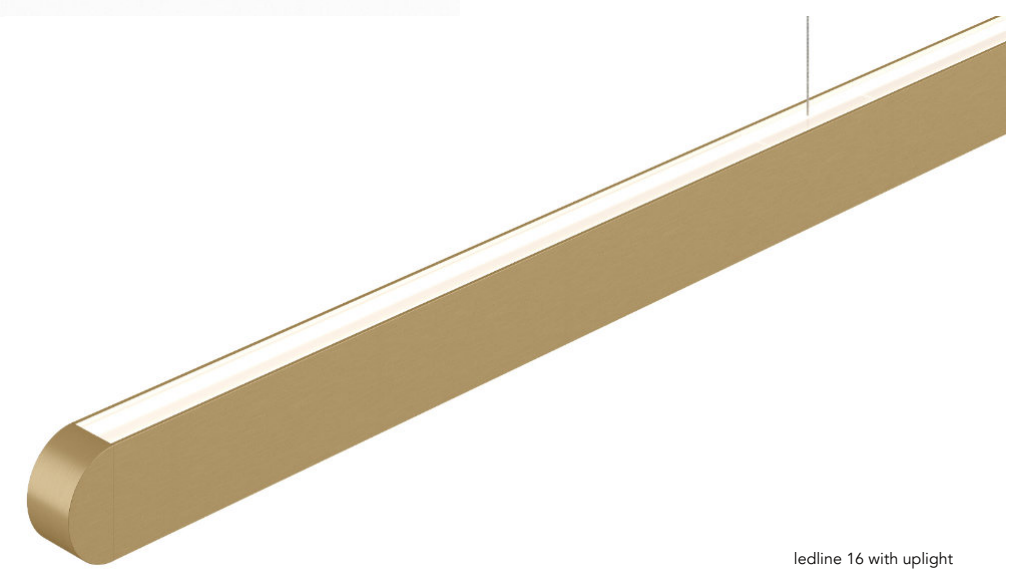

°ledline 16^{new}

Refined, architectural, and exceptionally slender — °ledline 16 is a minimalist linear luminaire designed to blend seamlessly into contemporary interiors while delivering precise, high-quality illumination.

At just 16mm in width, °ledline 16 offers an elegant lighting solution that feels almost invisible in space. Its ultra-slim profile makes it ideal for kitchens, workspaces, hospitality settings, retail environments, and residential applications where clean lines matter.

flat cap

round cap 1

round cap 2

scale 1/1 on print

ledline 16 with uplight

°ledline 16

materials	aluminum / PC
weight	950 gr/m
voltage	24 Vdc
wattage	opal 28W/m (with uplight +10W/m) spot 20W/m (with uplight +10W/m)
dimming	dali, 0/1-10V, phase cut, casambi (remote driver required)
ugr	<19 for spot

IP20  CE ENEC

Order Code

Pendant or Surface

03504.AA00.BBBB.CCC.EE
03505.AA00.BBBB.CCC.EE
03506.AA00.BBBB.CCC.EE
03507.AA00.BBBB.CCC.EE
03508.AA00.BBBB.CCC.EE
03509.AA00.BBBB.CCC.EE
03510.AA00.BBBB.CCC.EE
03511.AA00.BBBB.CCC.EE