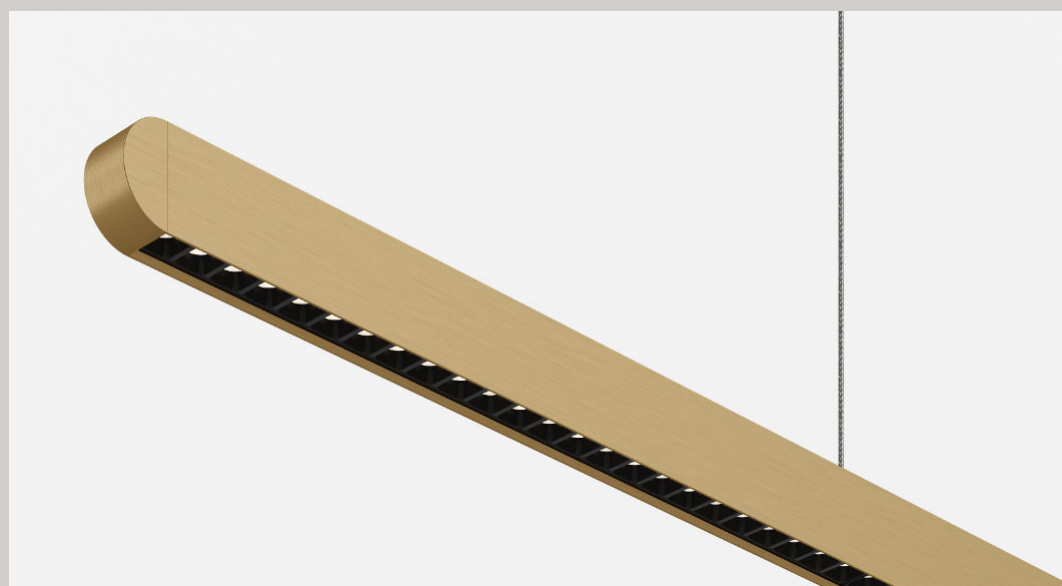

°ledline 16^{new}

Refined, architectural, and exceptionally slender — °ledline 16 is a minimalist linear luminaire designed to blend seamlessly into contemporary interiors while delivering precise, high-quality illumination.

At just 16mm in width, °ledline 16 offers an elegant lighting solution that feels almost invisible in space. Its ultra-slim profile makes it ideal for kitchens, workspaces, hospitality settings, retail environments, and residential applications where clean lines matter.

flat cap

round cap 1

round cap 2

scale 1/1 on print

ledline 16 with uplight

°ledline 16

materials	aluminum / PC
weight	950 gr/m
voltage	24 Vdc
wattage	opal 28W/m (with uplight +10W/m) spot 20W/m (with uplight +10W/m)
dimming	dali, 0/1-10V, phase cut, casambi (remote driver required)
ugr	<19 for spot

IP20  CE ENEC

Order Code

Pendant or Surface

03504.AA00.BBBB.CCC.EE
03505.AA00.BBBB.CCC.EE
03506.AA00.BBBB.CCC.EE
03507.AA00.BBBB.CCC.EE
03508.AA00.BBBB.CCC.EE
03509.AA00.BBBB.CCC.EE
03510.AA00.BBBB.CCC.EE
03511.AA00.BBBB.CCC.EE