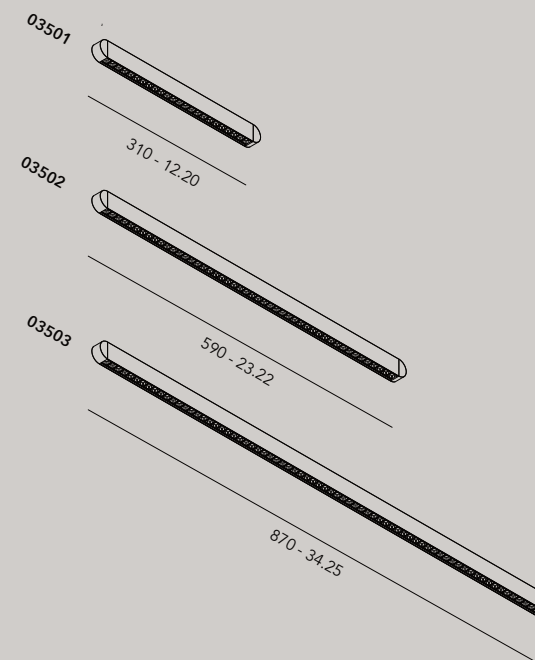

°ledline 16 mono

materials	aluminum / PC
weight	180 / 360 / 540 gr
voltage	110-230 Vac
wattage	7,5W - 15W - 22,5W
dimming	dali, 0/1-10V, phase cut, casambi (remote driver required)
ugr	<19

IP20 CE ENEC

Order Code

Monopoint

03501.AA00.BBBB.CCC
03502.AA00.BBBB.CCC
03503.AA00.BBBB.CCC
03504.AA00.BBBB.CCC
03505.AA00.BBBB.CCC
03506.AA00.BBBB.CCC
03507.AA00.BBBB.CCC
03508.AA00.BBBB.CCC
03509.AA00.BBBB.CCC

Ledline 16 280 mm - round 1 end caps (remote driver)
Ledline 16 540 mm - round 1 end caps (remote driver)
Ledline 16 840 mm - round 1 end caps (remote driver)
Ledline 16 280 mm - round 2 end caps (remote driver)
Ledline 16 540 mm - round 2 end caps (remote driver)
Ledline 16 840 mm - round 2 end caps (remote driver)
Ledline 16 280 mm - flat end caps (remote driver)
Ledline 16 540 mm - flat end caps (remote driver)
Ledline 16 840 mm - flat end caps (remote driver)

AA	Color disk
01	black
02	white
22	natural alu brushed
23	brass alu brushed
25	bronze alu brushed
26	dark bronze alu brushed
27	gun metal alu brushed
28	nickel alu brushed
03	painted custom NCS color

BBBB	Light
9527	cri 95, 2700K
9530	cri 95, 3000K

CCC	Optic	for 3000K, 280 mm
001	frosted ice opal	440 lm
306	30° matt black reflector	622 lm
506	50° matt black reflector	635 lm
307	30° matt white reflector	622 lm
507	50° matt white reflector	635 lm