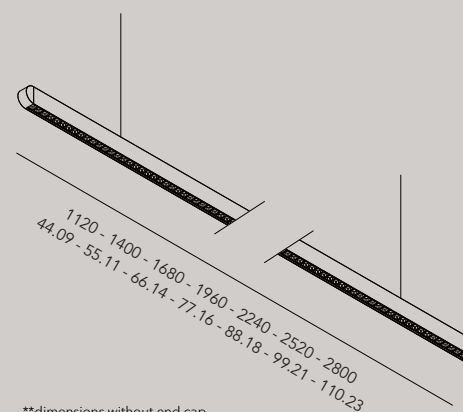

EE Uplight

00 none
01 uplight (same K as downlight)
remark: separately dimmable with extra driver
two power feeds required

00	Suspension
00	surface
01	pendant

BBBB	Light
9527	cri 95, 2700K
9530	cri 95, 3000K
TW00	tunable white (on request)