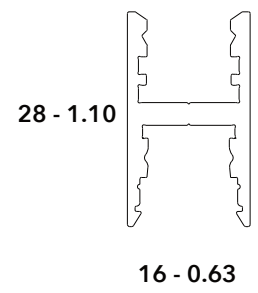

flat cap

round cap 1

round cap 2

scale 1/1 on print

ledline 16 with uplight

°ledline 16

materials	aluminum / PC
weight	950 gr/m
voltage	24 Vdc
wattage	opal 28W/m (with uplight +10W/m) spot 20W/m (with uplight +10W/m)
dimming	dali, 0/1-10V, phase cut, casambi (remote driver required)
ugr	<19 for spot

Ledline 16 1120 mm
Ledline 16 1400 mm
Ledline 16 1680 mm
Ledline 16 1960 mm
Ledline 16 2240 mm
Ledline 16 2520 mm
Ledline 16 2800 mm
Ledline 16 custom length (combination of standard lengths)

Required accessories