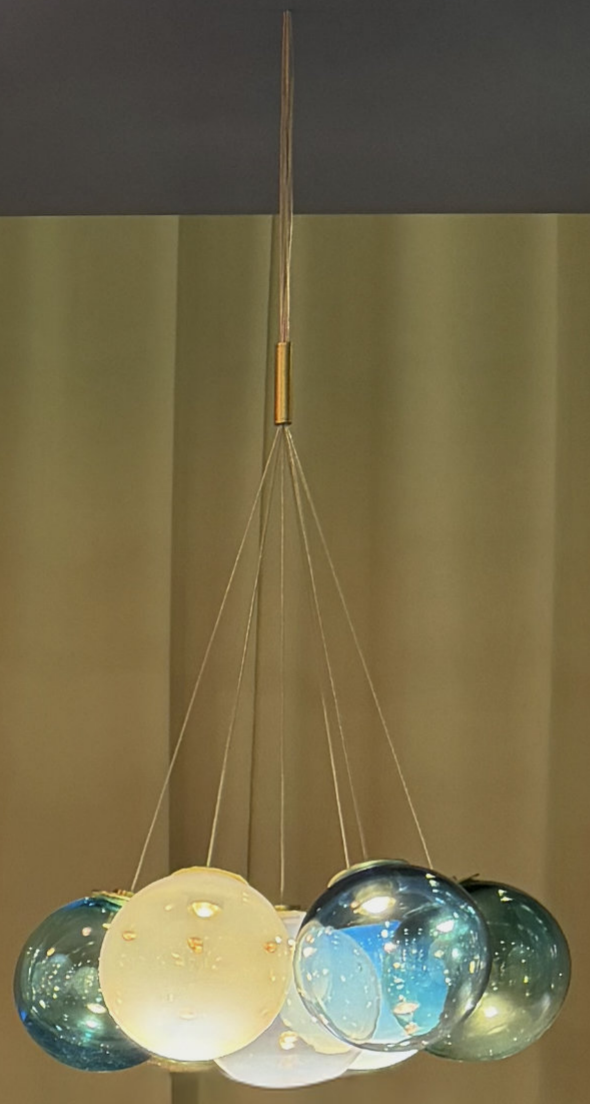

Engineered with a high-quality COB LED and precision glass lens for excellent visual comfort and consistent illumination. Smooth dimming down to 1% or dim-to-warm allows the light atmosphere to be perfectly tailored to any setting.