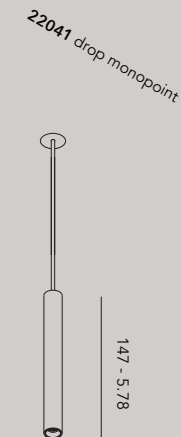

Think of a sober simple line above a table, or a busy network, running through a whole building ...

Available in brass, bronze & natural aluminum colors or painted in black, white or custom color.

● scale 1:1
 (catalog format, unscaled printed)
 diameter 16 mm - 5/8 in

°light tube

materials aluminum
 weight 250 - 315 - 380 gr
 voltage 24 Vdc
 wattage 7,2 W - 9,4 W - 11,5 W
 dimming push, dali, 0/1-10V, casambi, phase cut

IP20   

Order Code

22011.AA00.BBBB.CCC.DD light tube 600 (520 lm @3000K)
 22012.AA00.BBBB.CCC.DD light tube 750 (680 lm @3000K)
 22013.AA00.BBBB.CCC.DD light tube 900 (850 lm @3000K)

BBBB	Light
9527	cri >95, 2700K
9530	cri >95, 3000K

CCC	Diffuser
300	30° 130 lm - 725 cd (HO)
400	40° 257 lm - 470 cd (HO)
600	60° 300 lm - 244 cd (HO)

Accessories

22250 plaster kit

22251 ceiling rose

45 - 0.14
 ø 40 - 0.13

° drop

materials aluminum
 weight 120 gr / 0,26lb
 voltage 24 Vdc
 wattage 4 W
 dimming push, dali, 0/1-10V, casambi, phase cut

IP20  CE ENEC

Order Code

22041.AA.BBBB.CCC.DD drop monopoint
22042.AA.BBBB.CCC.DD drop