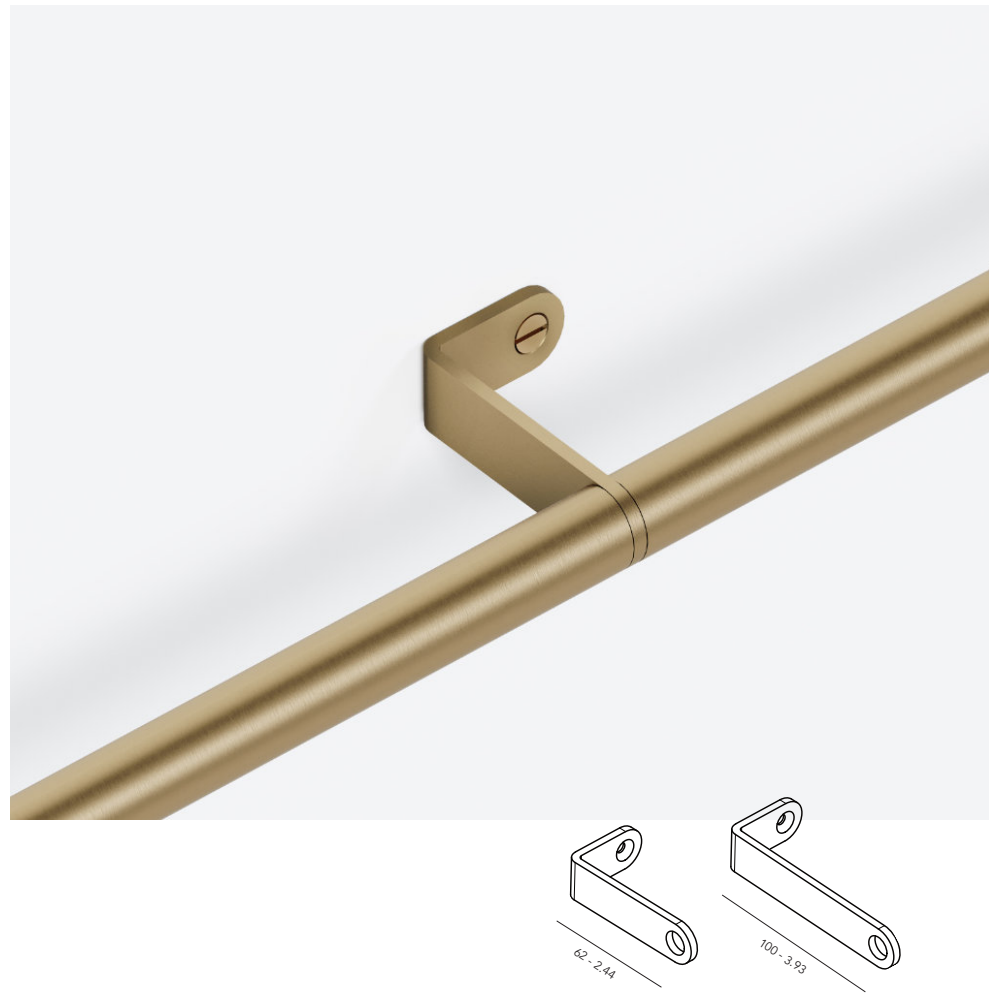

°plug

Is a minimalistic tubular light fixture that allows infinite variations. The modular light line consists of tubes that form a luminous network. The name refers to the 'jack plug', an electrical connector that provides a simple switching principle. °plug makes all conceivable connections possible in a grid with building blocks of 15 cm.

°exo monopoint

Ceiling

°exo floor

Base with or without light tube and one or two exo's

°drop

With lens or sanded acrylic glass
Up to 300 lumen

°drop

Pendant in a composition

°plug

°spot curve

Up to 200 lumen

Wall mounted

wall & pending configuration (Brewery de Es, Jeuris-Jordens)

Ceiling mount with long brackets 100mm

U750 curve with spot & light tube - brass finish

Presentation °plug - Henry van de Velde Award - winner '23

Project Japan - architect Hishida - photograprer Hishida Corp

Bracket for wall or ceiling

Suspension for Ceiling

L - configuration (Brewery de Es, Jeuris-Jordens)

°spot T

materials aluminum
 weight 90 gr / 0,19lb
 voltage 24 Vdc
 wattage 2,2 W or 4W (HO)
 dimming push, dali, 0/1-10V, casambi, phase cut