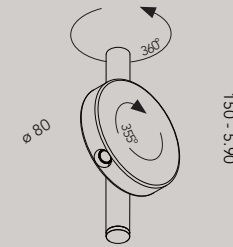

exo mono

materials aluminum
weight 200 gr / 0.44lb - 230 gr / 0.50lb
voltage 24 Vdc
wattage 4 W
dimming push, dali, 0/1-10V, casambi, phase cut

IP20 CE ENEC