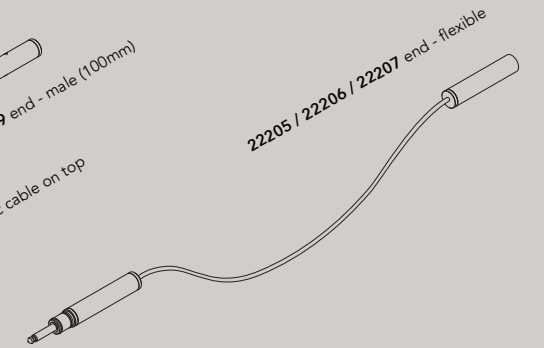

° plug end

22201 end - male

22202 end - female

22219 end - male (100mm)

22202 / 22204 end - feeder female

22218 / 22220 end feeder - female - electric cable on top

22205 / 22206 / 22207 end - flexible

Order Code

22201.AA00.DD end - male

22219.AA00.DD end - male (100mm)

22202.AA00.DD end - female

22203.AA00.DD end feeder - female with cable 2m

22204.AA00.DD end feeder - female with cable 6m

22205.AA00.DD end - flexible 50cm