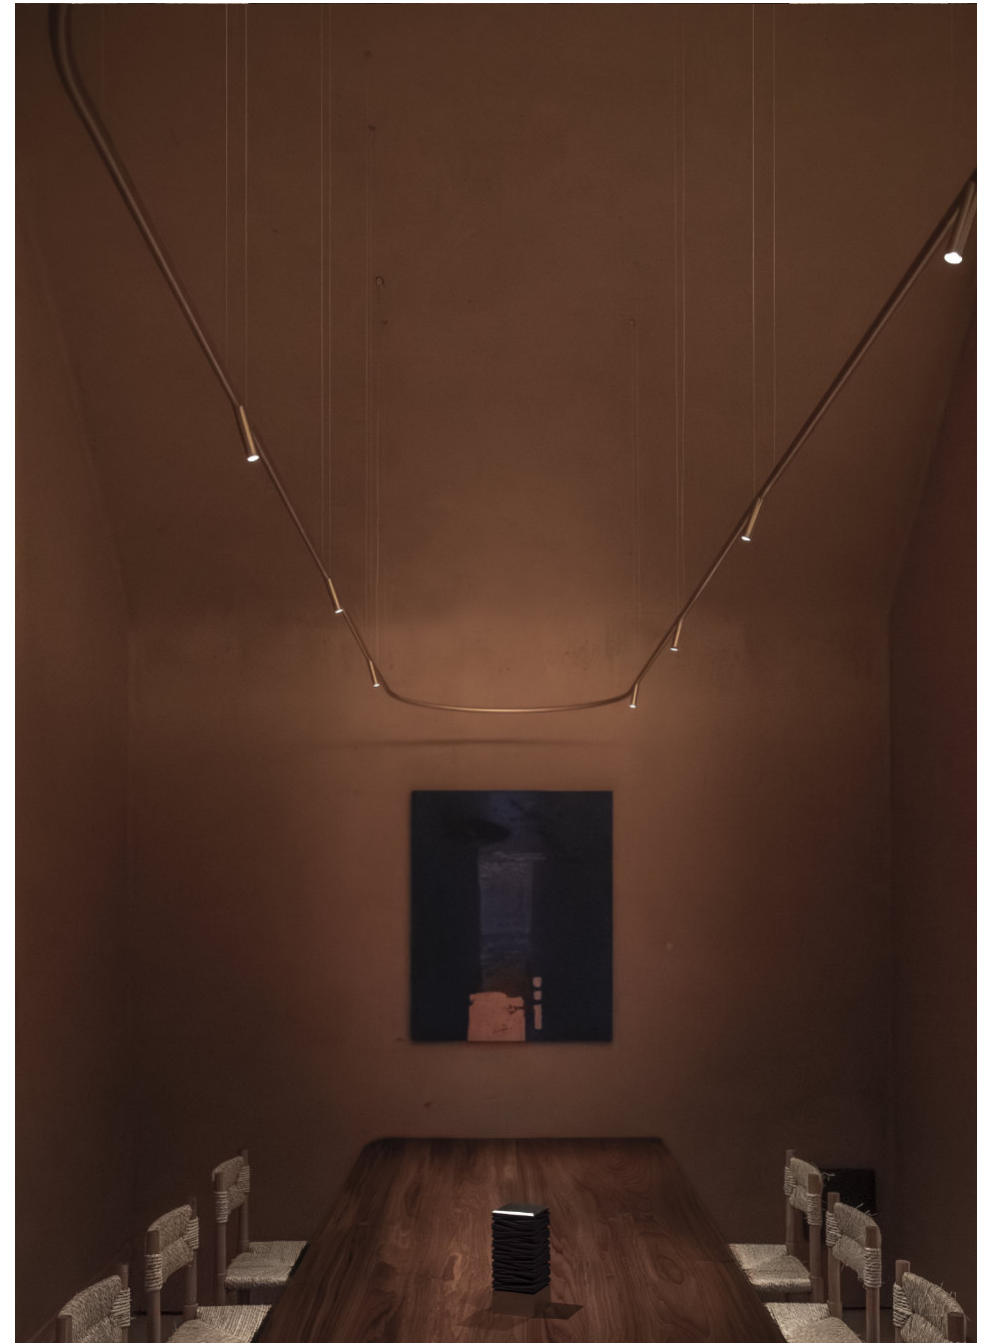

°exo monopoint

Ceiling

°exo floor

Base with or without light tube and one or two exo's

°drop

With lens or sanded acrylic glass
Up to 300 lumen

°drop

Pendant in a composition

°plug

°spot curve

Up to 200 lumen

Wall mounted

wall & pending configuration (Brewery de Es, Jeuris-Jordens)

Ceiling mount with long brackets 100mm

U750 curve with spot & light tube - brass finish

Presentation °plug - Henry van de Velde Award - winner '23