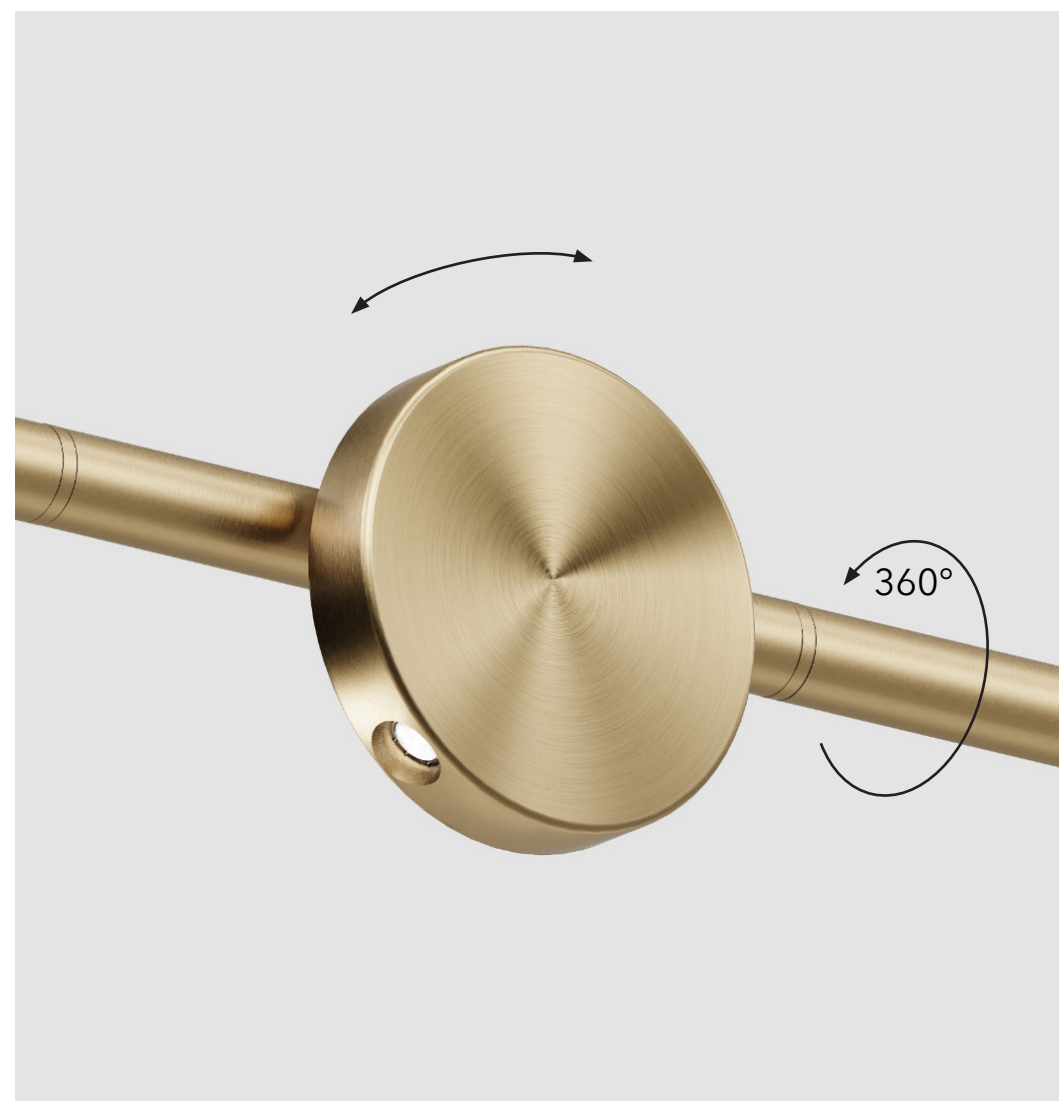

°plug

Is a minimalistic tubular light fixture that allows infinite variations. The modular light line consists of tubes that form a luminous network. The name refers to the 'jack plug', an electrical connector that provides a simple switching principle. °plug makes all conceivable connections possible in a grid with building blocks of 15 cm.

°light tube spot

Lengths: 450 mm (450lm) & 750 mm (900lm)

Project Immo Eecke - Interior architect, Frank Sinnaeve - Lighting design, Licht+Vorm - Photo, Bert Vereecke

°exo

Rotating spot - up to 300 lm
Element of 150 mm
Diameter disk 80 mm

°exo monopoint

Ceiling

°exo floor

Base with or without light tube and one or two exo's

°drop

With lens or sanded acrylic glass
Up to 300 lumen

°drop

Pendant in a composition

°plug

°spot curve

Up to 200 lumen

Wall mounted

wall & pending configuration (Brewery de Es, Jeuris-Jordens)

Ceiling mount with long brackets 100mm

U750 curve with spot & light tube - brass finish

Presentation °plug - Henry van de Velde Award - winner '23