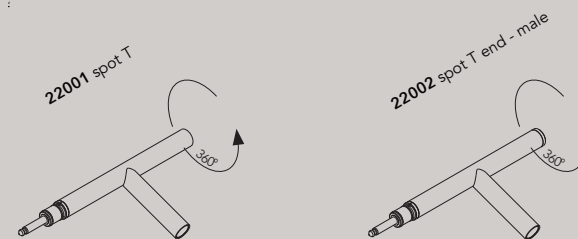

°plug

°spot curve

Up to 200 lumen

Wall mounted

wall & pending configuration (Brewery de Es, Jeuris-Jordens)

Ceiling mount with long brackets 100mm

U750 curve with spot & light tube - brass finish

Presentation °plug - Henry van de Velde Award - winner '23

Project Japan - architect Hishida - photograprer Hishida Corp

Bracket for wall or ceiling

Suspension for Ceiling

L - configuration (Brewery de Es, Jeuris-Jordens)

°spot T

materials aluminum
 weight 90 gr / 0,19lb
 voltage 24 Vdc
 wattage 2,2 W or 4W (HO)
 dimming push, dali, 0/1-10V, casambi, phase cut

IP20   

Order Code

22001.AA00.BBBB.CCC.DD spot T
 22002.AA00.BBBB.CCC.DD spot T end - male

22005.AA00.BBBB.CCC.DD spot T - high output
 22006.AA00.BBBB.CCC.DD spot T end - male - high output
 (high output only in 30°, 40° & 60°)