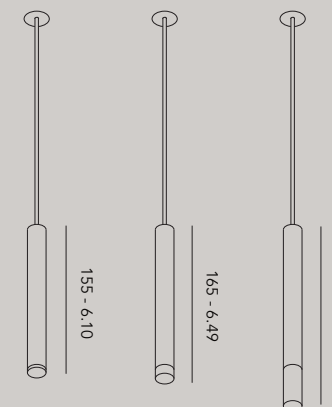

° drop opal

materials aluminum
weight 120 gr / 0,26lb
voltage 24 Vdc
wattage 2,2 W
dimming push, dali, 0/1-10V, casambi, phase cut

IP20

22043

Order Code

22043.AA.BBBB.CCC drop monopoint opal
22044.AA.BBBB.CCC.DD drop opal

AA Finish tube
21 black alu brushed
22 natural alu brushed
23 brass alu brushed
25 bronze alu brushed
26 dark bronze alu brushed
27 gun metal alu brushed
28 nickel alu brushed
32 copper alu brushed
03 painted custom NCS color

BBBB Light
9527 cri >95, 2700K
9530 cri >95, 3000K

CCC Optic
005 opal 5 mm
010 opal 10 mm
035 opal 35 mm

DD Mounting
00 suspension ring
01 bracket 62 mm
02 bracket 100 mm

Accessories

22250 plaster kit

22251 ceiling rose

45 - 1.77
ø 40 - 1.75