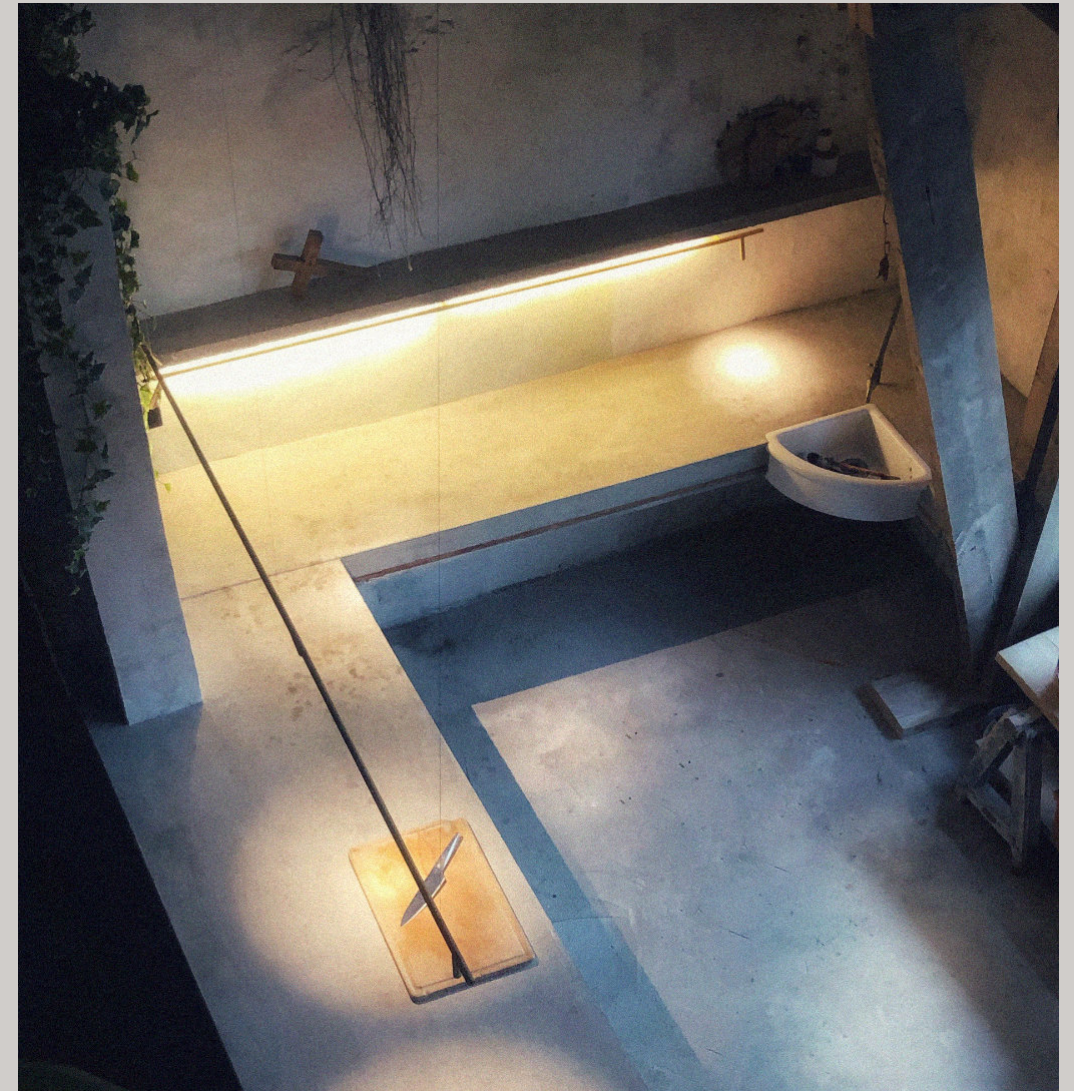

°exo monopoint

Ceiling

°exo floor

Base with or without light tube and one or two exo's

°drop

With lens or sanded acrylic glass
Up to 300 lumen

°drop

Pendant in a composition

°plug

°spot curve

Up to 200 lumen

Wall mounted

wall & pending configuration (Brewery de Es, Jeuris-Jordens)

Ceiling mount with long brackets 100mm

U750 curve with spot & light tube - brass finish

Presentation °plug - Henry van de Velde Award - winner '23