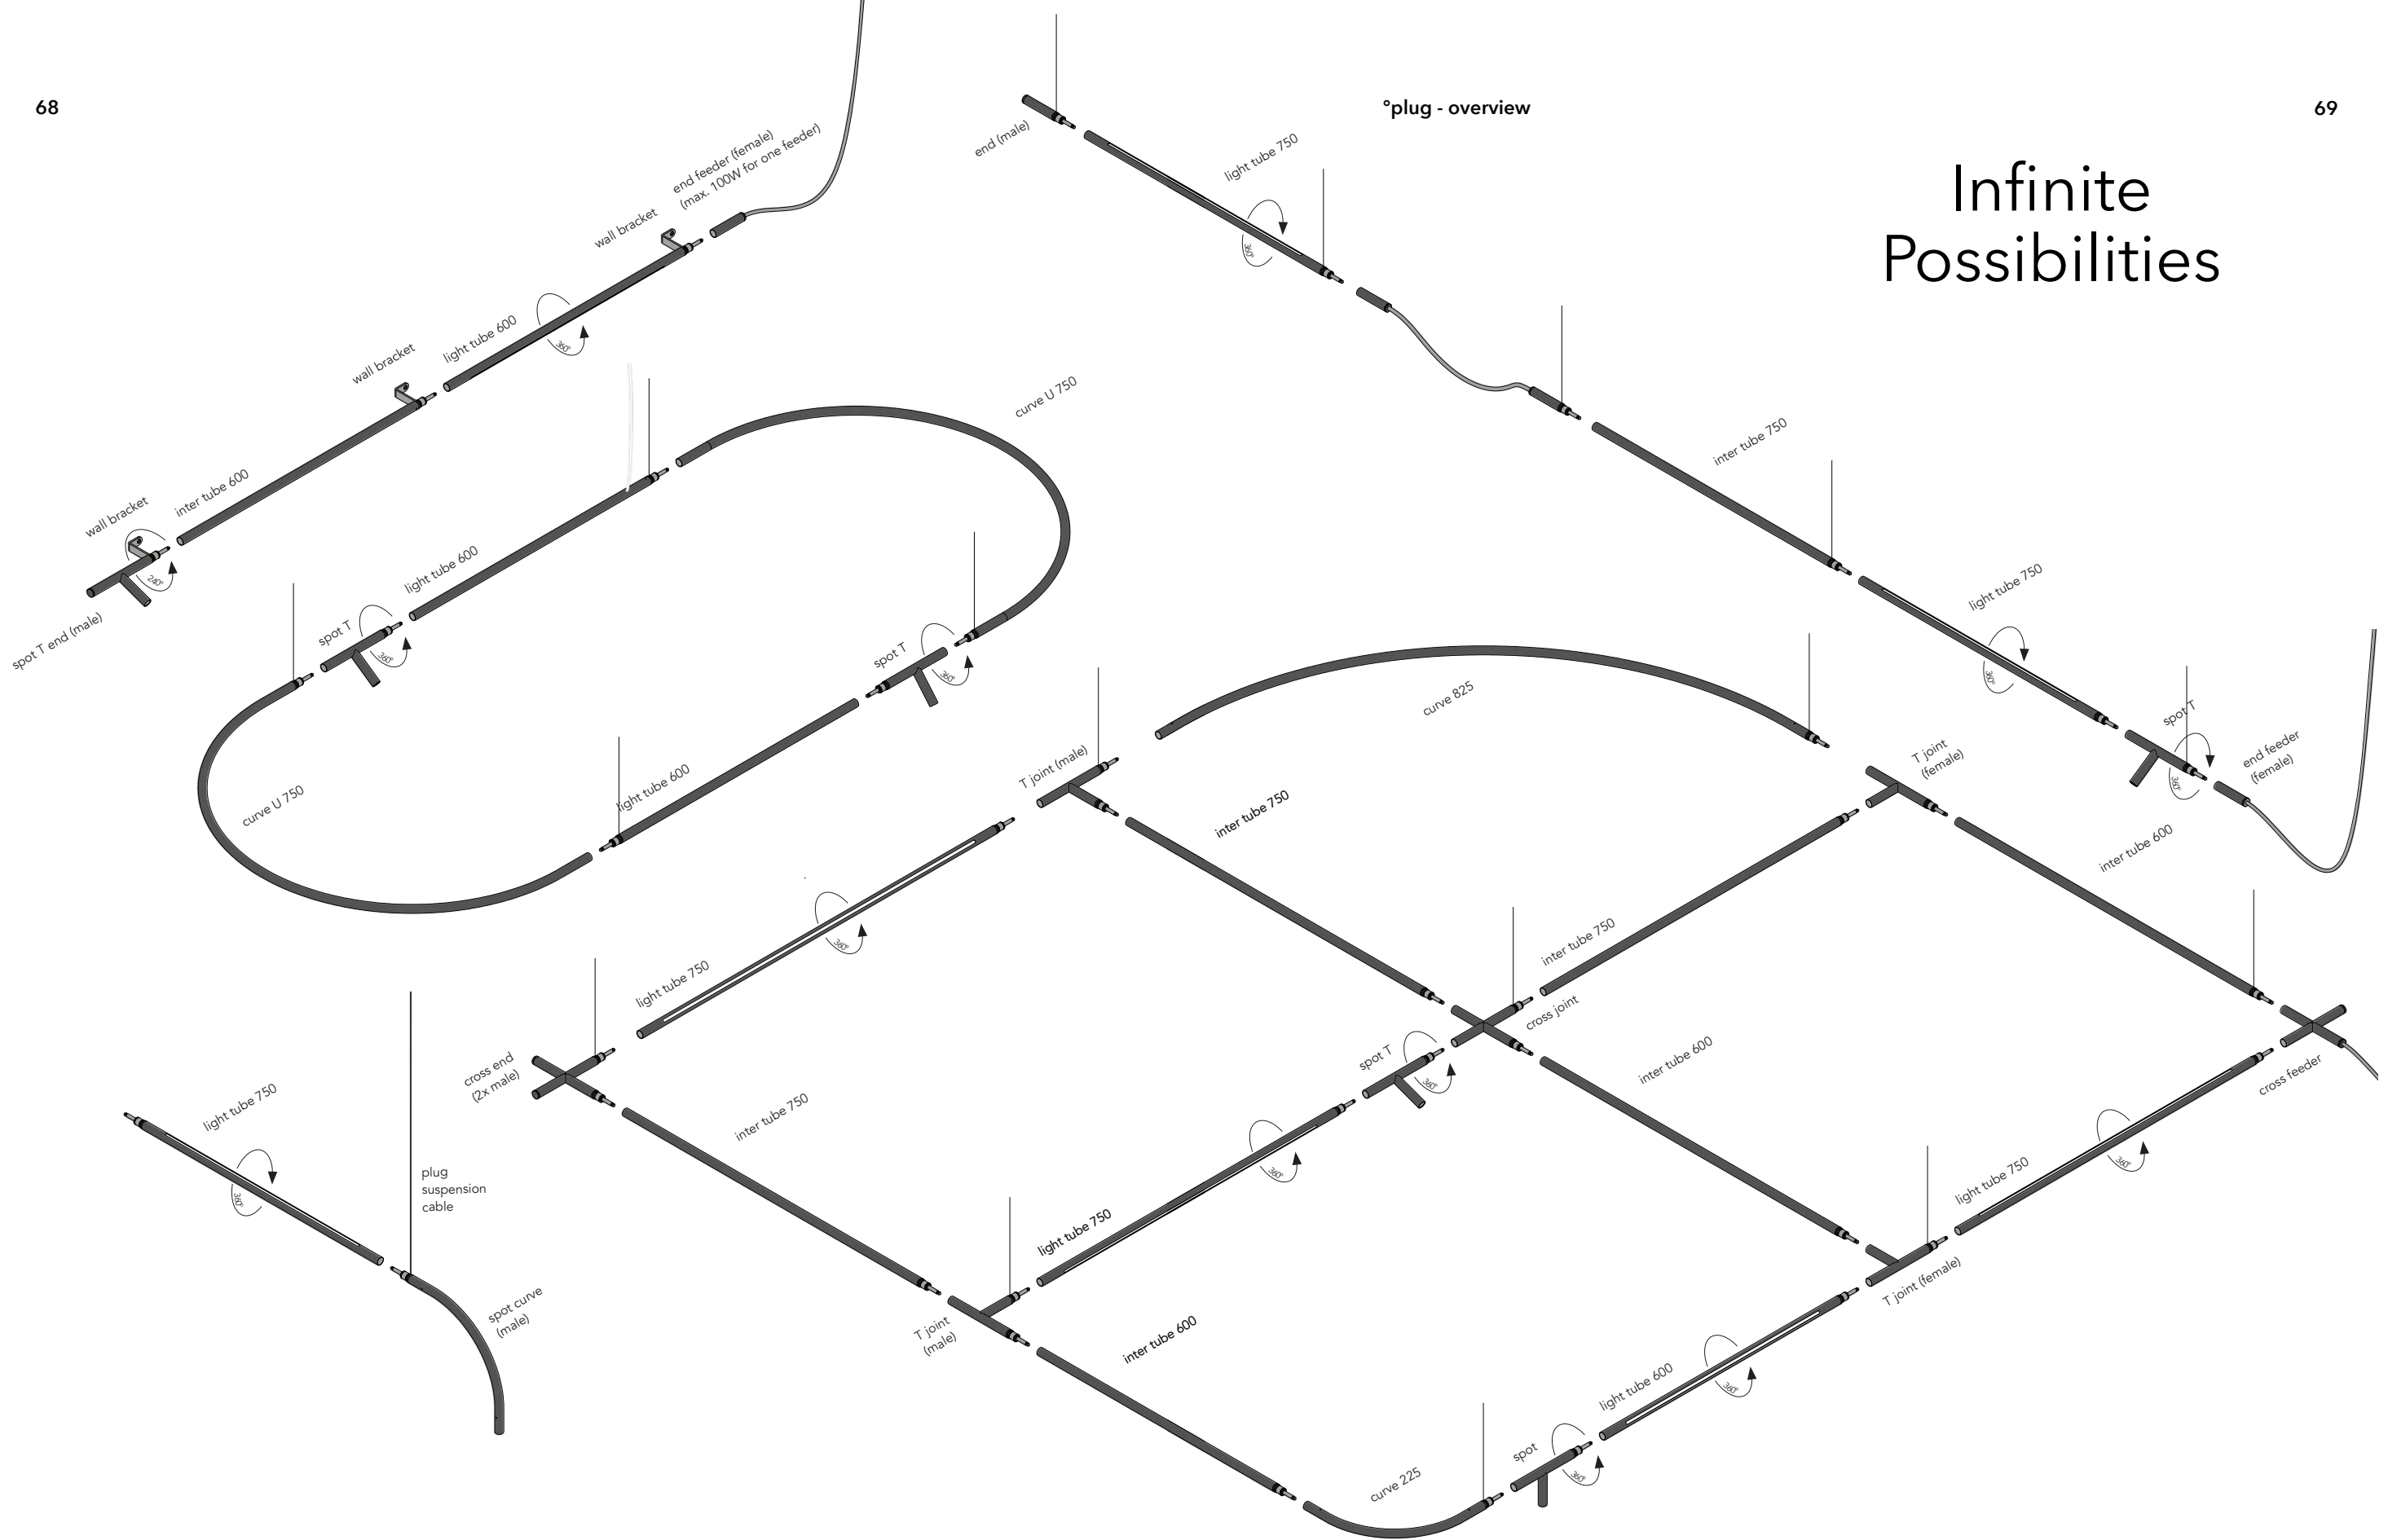

°plug - overview

Infinite Possibilities