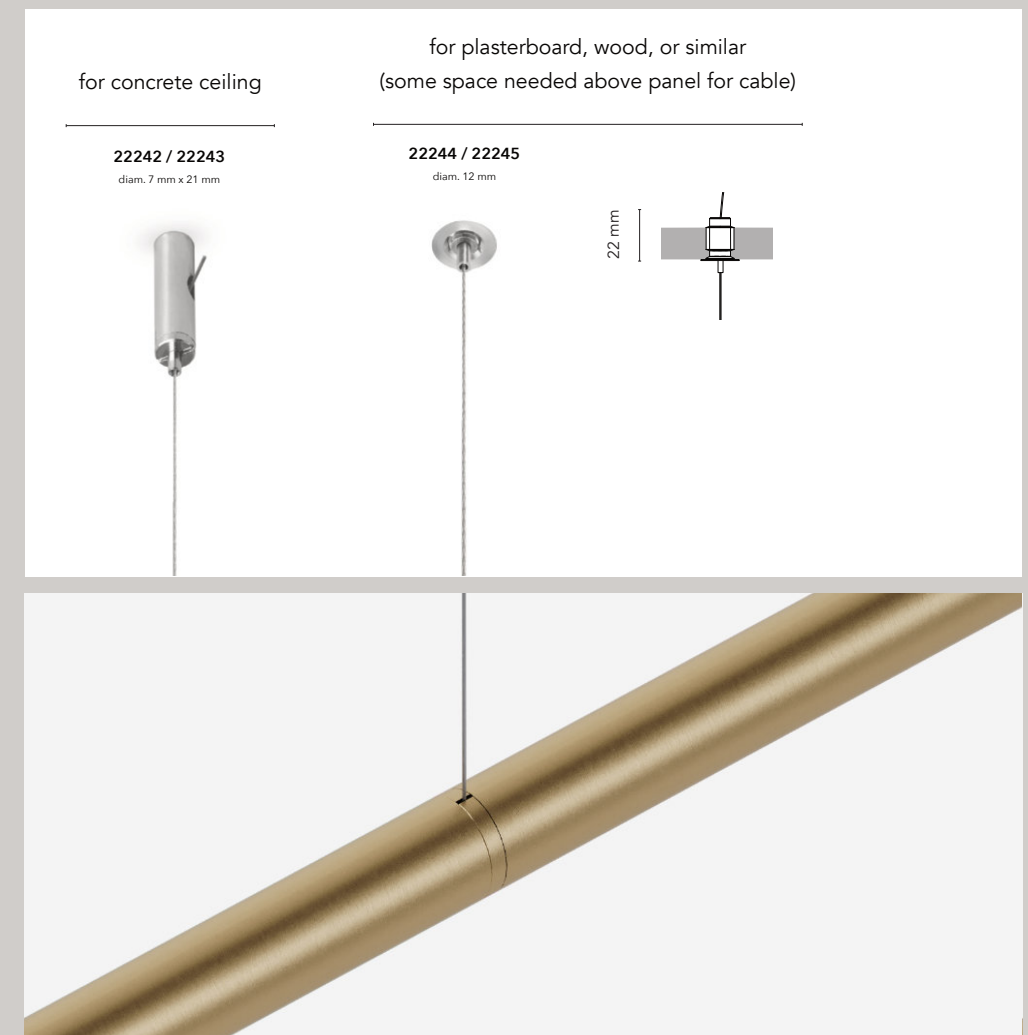

22329.AA00.DD plug curve 825 - 2x female with cable 6m

22331.AA00.DD curve U 750

22332.AA00.DD plug curve U 750 with cable 2m

22333.AA00.DD plug curve U 750 with cable 6m

AA 00 Finish

- 21 black alu brushed
- 22 natural alu brushed
- 23 brass alu brushed
- 25 bronze alu brushed
- 26 dark bronze alu brushed
- 27 gun metal alu brushed
- 28 nickel alu brushed
- 32 copper alu brushed
- 03 painted custom NCS color
- 00 no power cord
- 01 black power cord
- 04 transparent power cord

DD

- 00 suspension ring
- 01 bracket 62 mm
- 02 bracket 100 mm

°bracket

Order Code

See DD in order code element

Quantity of brackets depends on the custom configuration.
Eden Design defines the quantity needed. In general every one or two joints, a bracket is needed.

°suspension

22242 suspension set surface mount 2m

22243 suspension set surface mount 6m

22244 suspension set recessed 2m

22245 suspension set recessed 6m

Quantity of suspensions depends on the custom configuration.
Eden Design defines the quantity needed. In general every one or two joints, a suspension is needed.