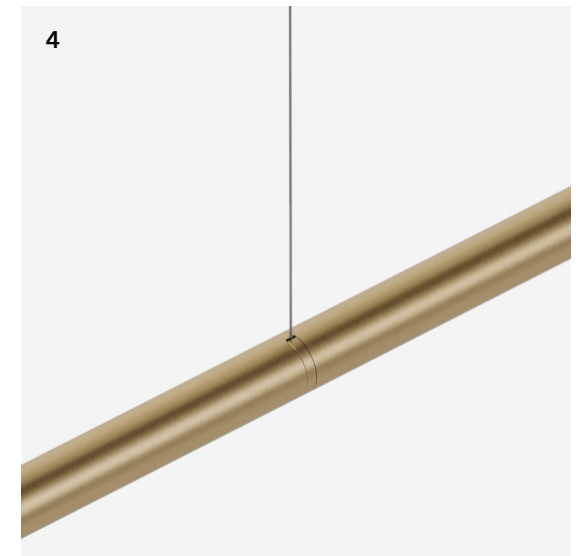

°plug

°spot curve

Up to 200 lumen

Wall mounted

wall & pending configuration (Brewery de Es, Jeuris-Jordens)

Ceiling mount with long brackets 100mm

U750 curve with spot & light tube - brass finish

Presentation °plug - Henry van de Velde Award - winner '23

Project Japan - architect Hishida - photograprer Hishida Corp

Bracket for wall or ceiling

Suspension for Ceiling

L - configuration (Brewery de Es, Jeuris-Jordens)

°spot T

materials aluminum
 weight 90 gr / 0,19lb
 voltage 24 Vdc
 wattage 2,2 W or 4W (HO)
 dimming push, dali, 0/1-10V, casambi, phase cut

IP20   

Order Code

22001.AA00.BBBB.CCC.DD spot T
 22002.AA00.BBBB.CCC.DD spot T end - male

22005.AA00.BBBB.CCC.DD spot T - high output
 22006.AA00.BBBB.CCC.DD spot T end - male - high output
 (high output only in 30°, 40° & 60°)