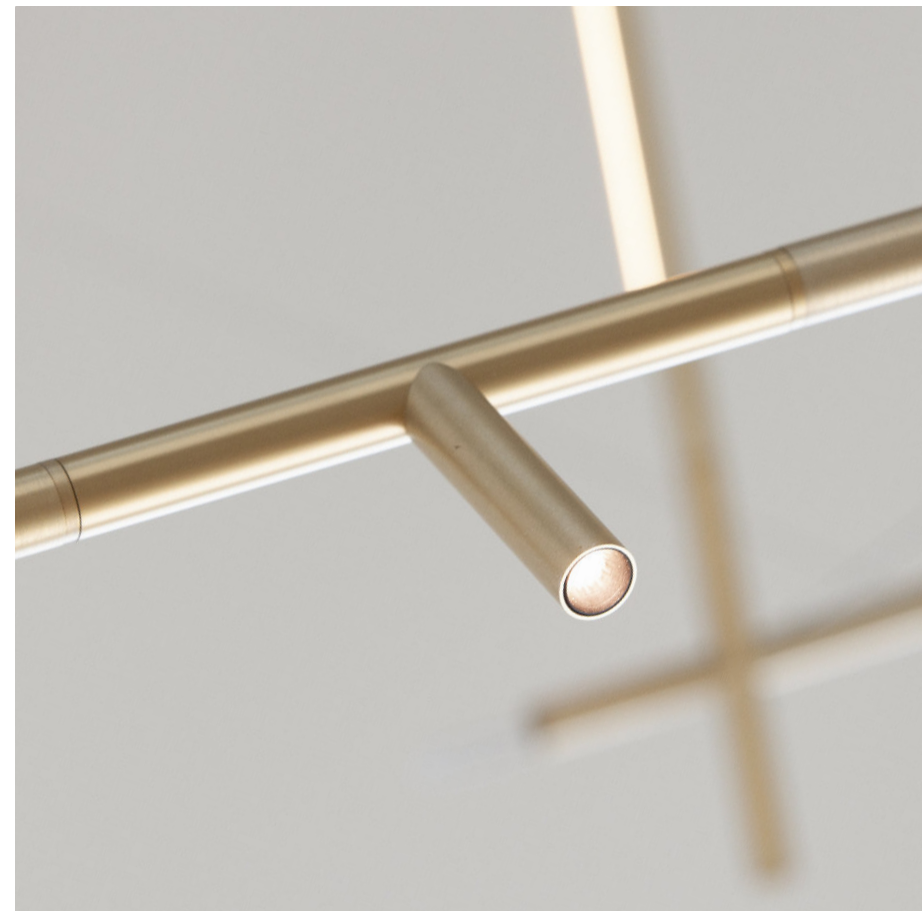

°plug

°spot curve

Up to 200 lumen

Wall mounted

wall & pending configuration (Brewery de Es, Jeuris-Jordens)

Ceiling mount with long brackets 100mm

U750 curve with spot & light tube - brass finish

Presentation °plug - Henry van de Velde Award - winner '23