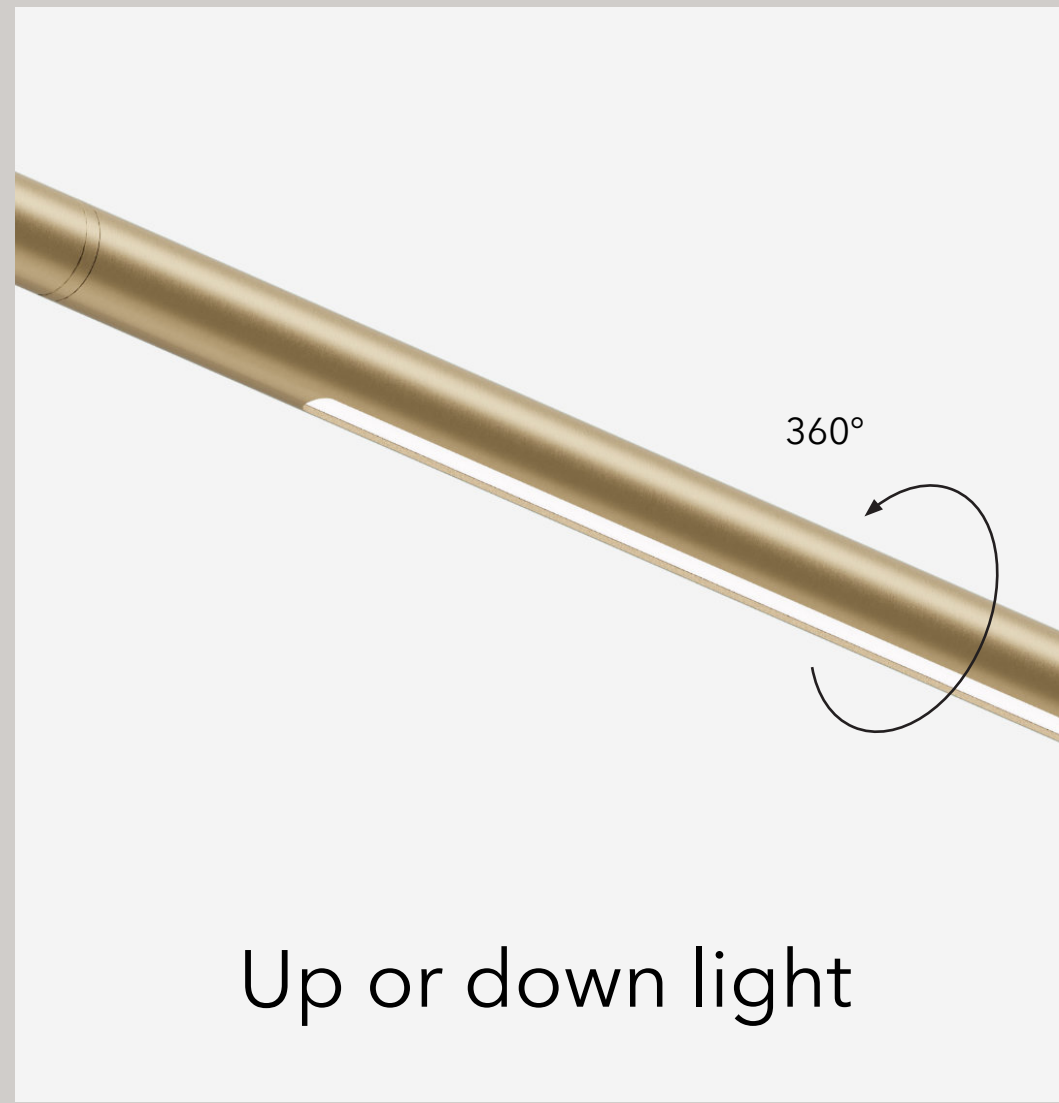

°light tube

Up to 900 lumen for 900 mm
Lengths: 600, 750 & 900 mm