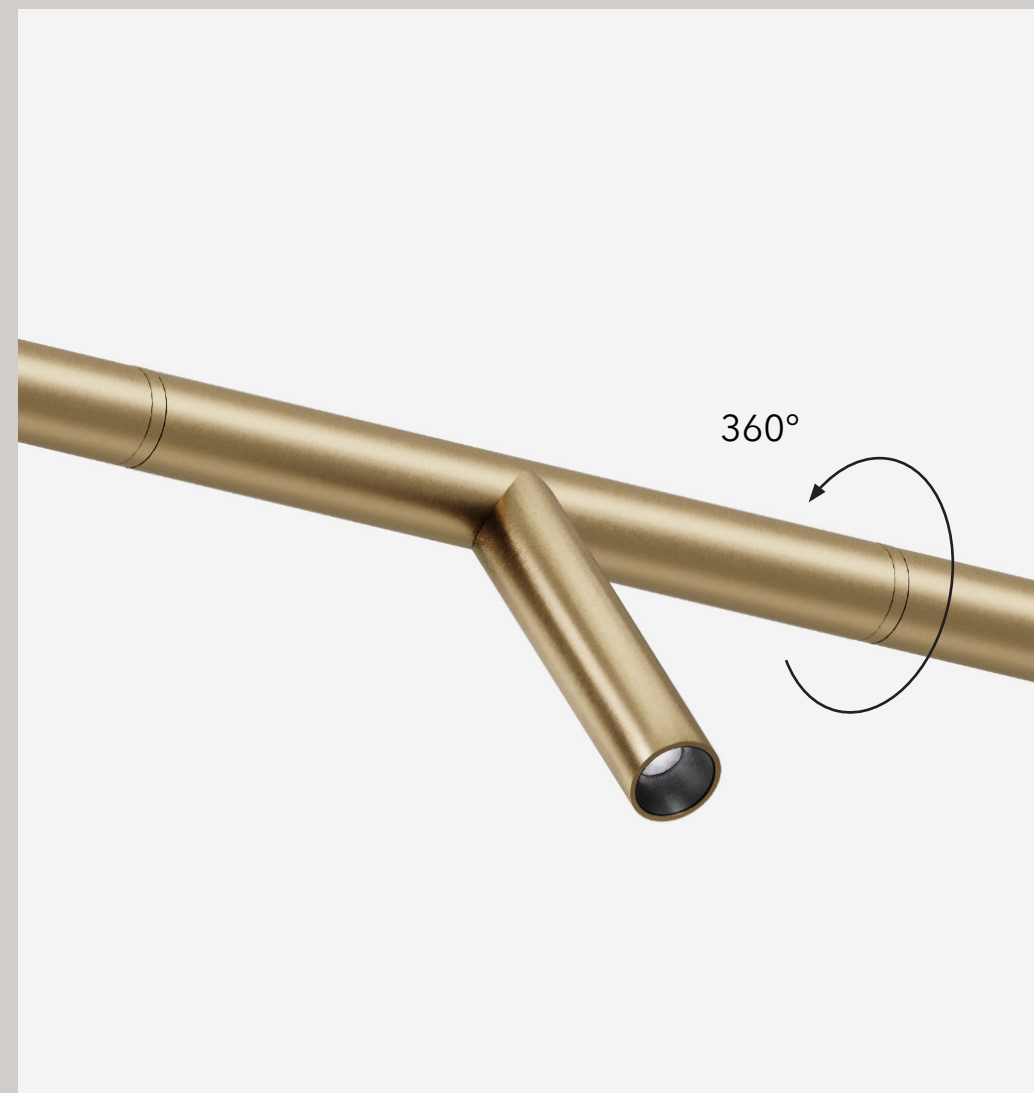

Up to 300 lumen
Element of 150 mm