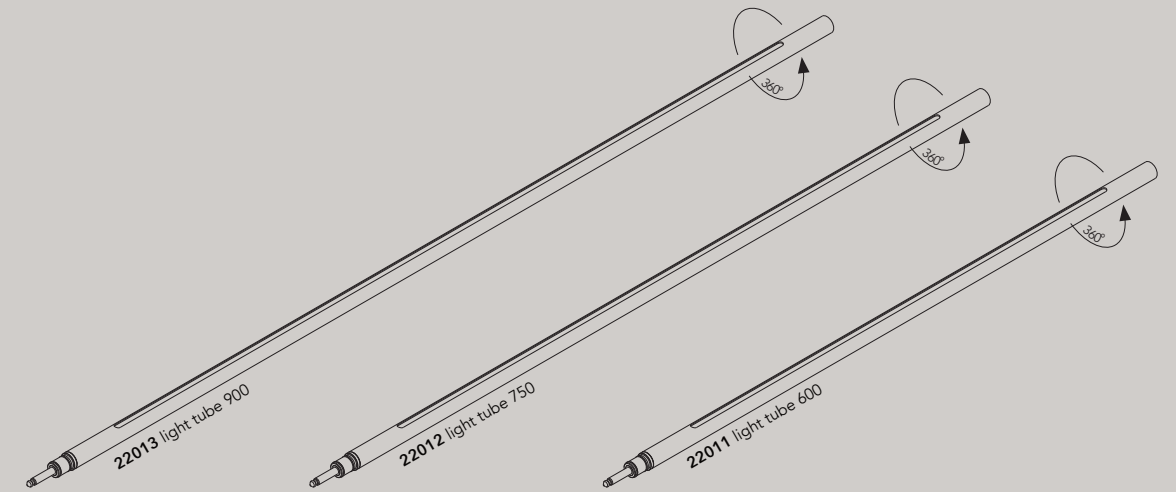

°light tube

materials aluminum
weight 250 - 315 - 380 gr
voltage 24 Vdc
wattage 7,2 W - 9,4 W - 11,5 W
dimming push, dali, 0/1-10V, casambi, phase cut

IP20

Order Code

22011.AA00.BBBB.CCC.DD light tube 600 (520 lm @3000K)
22012.AA00.BBBB.CCC.DD light tube 750 (680 lm @3000K)
22013.AA00.BBBB.CCC.DD light tube 900 (850 lm @3000K)

AA	Finish
21	black alu brushed
22	natural alu brushed
23	brass alu brushed
25	bronze alu brushed
26	dark bronze alu brushed
27	gun metal alu brushed
28	nickel alu brushed
32	copper alu brushed
03	painting custom NCS color

BBBB	Light
9527	cri >95, 2700K
9530	cri >95, 3000K

CCC	Diffuser
001	frosted ice opal

DD	Mounting
00	suspension ring
01	bracket 62 mm
02	bracket 100 mm