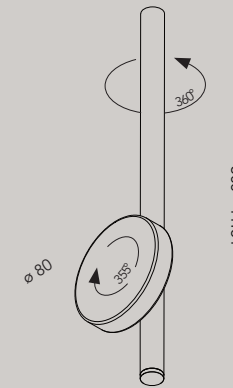

exo mono

materials aluminum
weight 200 gr / 0.44lb - 230 gr / 0.50lb
voltage 24 Vdc
wattage 4 W
dimming push, dali, 0/1-10V, casambi, phase cut

IP20 CE ENEC

Order Code

22034.AA00.BBBB.CCC exo monopoint 150
22035.AA00.BBBB.CCC exo monopoint 300

AA	Finish
21	black alu brushed
22	natural alu brushed
23	brass alu brushed
25	bronze alu brushed
26	dark bronze alu brushed
27	gun metal alu brushed
28	nickel alu brushed
32	copper alu brushed
03	painting custom NCS color

BBBB	Light
9527	cri >95, 2700K
9530	cri >95, 3000K

CCC	Diffuser
300	30° 130 lm - 725 cd (HO)
400	40° 257 lm - 470 cd (HO)
600	60° 300 lm - 244 cd (HO)

Accessories

22250 plaster kit

22251 ceiling rose

45 - 0.14
ø 40 - 0.13