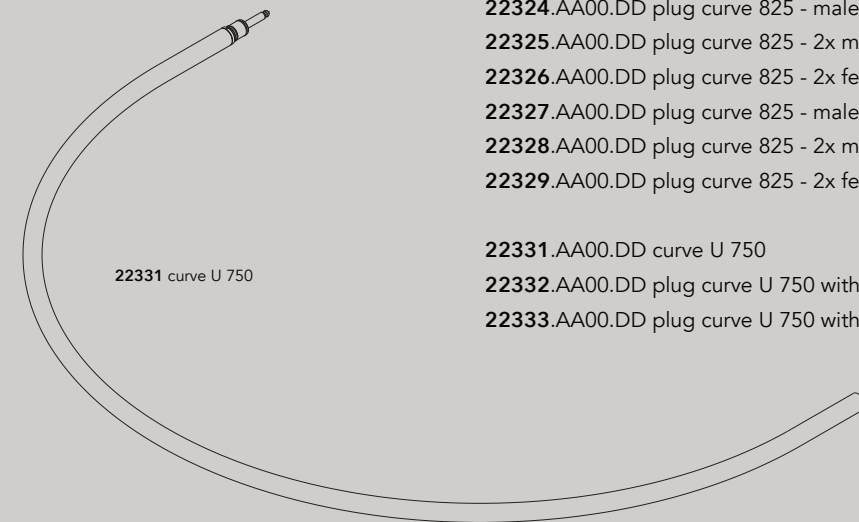

DD Mounting

- 00 suspension ring
- 01 bracket 62 mm
- 02 bracket 100 mm

22311 curve 225 - male/female

22312 curve 225 - 2x male

22313 curve 225 - 2x female

22321 curve 825 - male/female

22322 curve 825 - 2x male

22323 curve 825 - 2x female

22331 curve U 750

Order Code

22311.AA00.DD curve 225 - male/female

22312.AA00.DD curve 225 - 2x male

22313.AA00.DD curve 225 - 2x female

22314.AA00.DD plug curve 225 - male/female with cable 2m