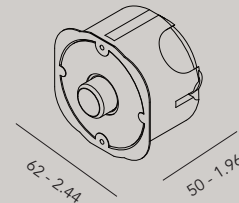

° plasterkit

22250 plasterkit wall or ceiling for plug - female feeder

24V power supplies & controls

Power supplies

- 90151.0000 Power supply, 24VDC, 60W - 90-305 VAC/50-60Hz - CE - cUL certified
- 90152.0000 Power supply, 24VDC, 100W - 90-305 VAC/50-60Hz - CE - cUL certified
- 90153.0000 Power supply, 24VDC, 150W - 90-305 VAC/50-60Hz - CE - cUL certified
- 90154.0000 Power supply, 24VDC, 240W - 90-305 VAC/50-60Hz - CE - cUL certified
- 90155.0000 Power supply, 24VDC, 320W - 90-305 VAC/50-60Hz - CE - cUL certified

- 90160.0000 Power supply, 24VDC, 060W - 120-240VAC/50-60Hz - CE - cUL listed - slim size type VLM
- 90161.0000 Power supply, 24VDC, 096W - 120-240VAC/50-60Hz - CE - cUL listed - slim size type VLM

- 90141.0000 Power supply, 24VDC pwm, 80W, phase cut - 220-240VAC CE certified
- 90143.0000 Power supply, 24VDC pwm, 200W, phase cut - 220-240VAC CE certified