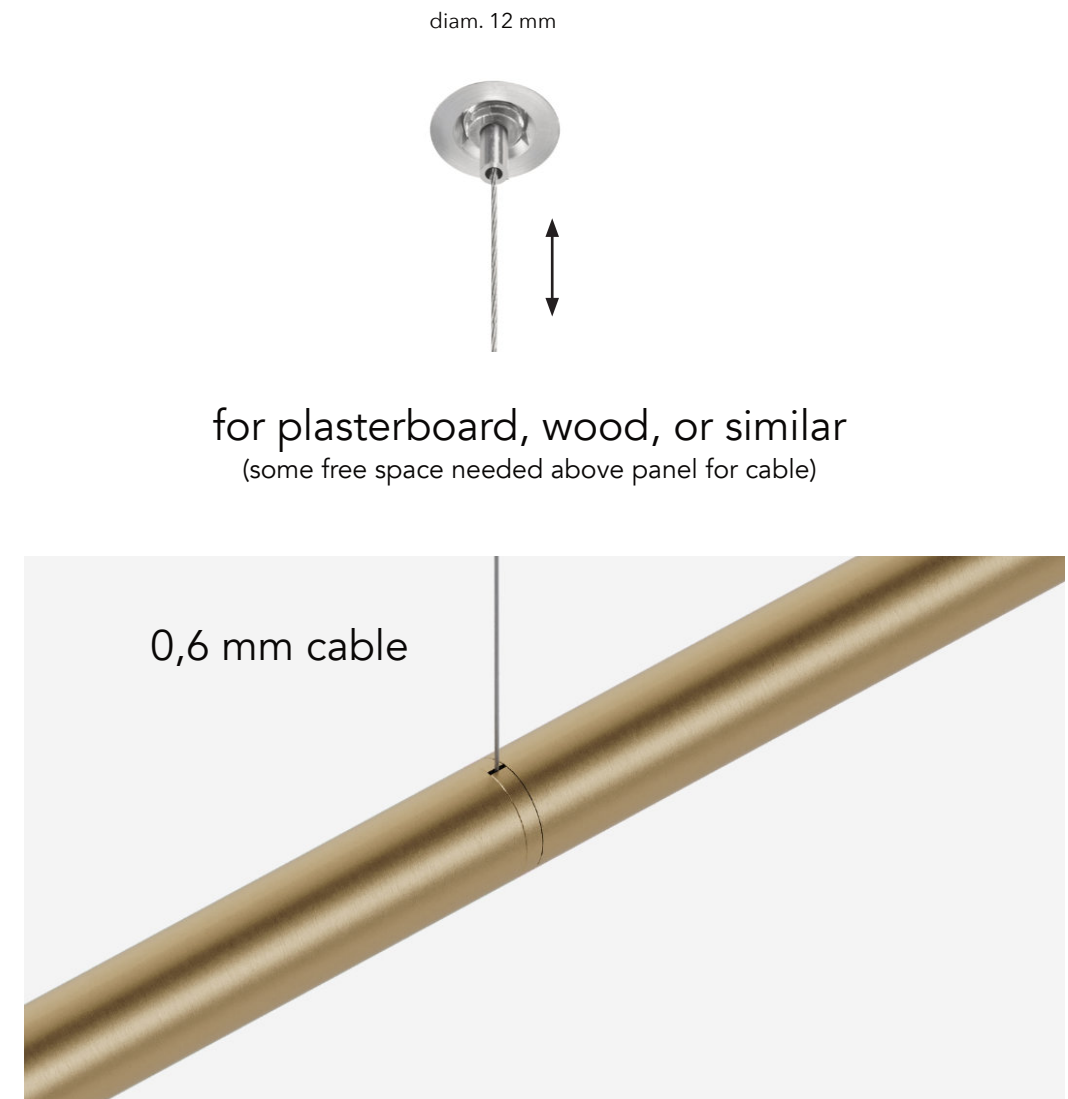

°plug

°spot curve

Up to 200 lumen

Wall mounted

wall & pending configuration (Brewery de Es, Jeuris-Jordens)

Ceiling mount with long brackets 100mm

U750 curve with spot & light tube - brass finish

Presentation °plug - Henry van de Velde Award - winner '23

Project Japan - architect Hishida - photograprer Hishida Corp

Bracket for wall or ceiling

Suspension for Ceiling

L - configuration (Brewery de Es, Jeuris-Jordens)

°spot T

materials aluminum
 weight 90 gr / 0,19lb
 voltage 24 Vdc
 wattage 2,2 W or 4W (HO)
 dimming push, dali, 0/1-10V, casambi, phase cut