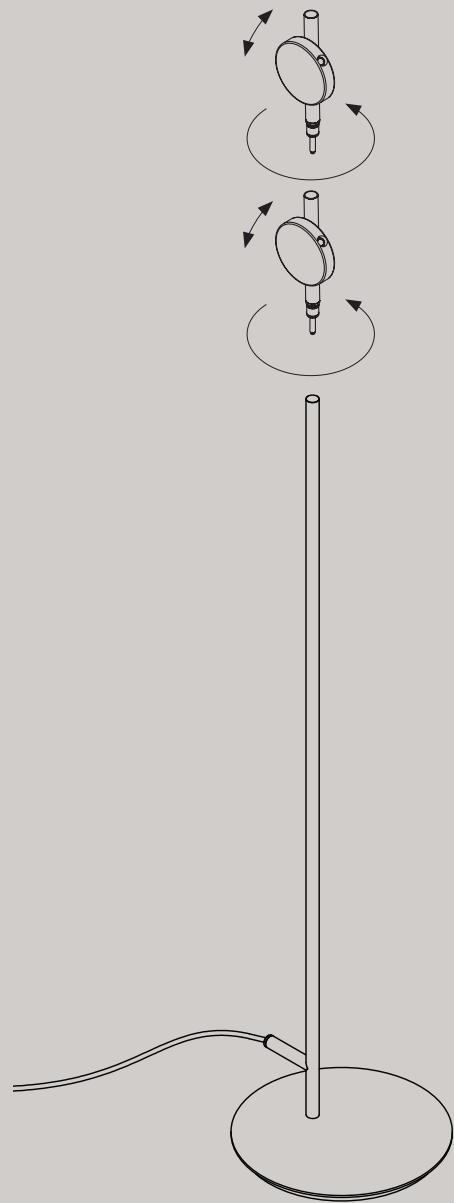

°light tube spot

Lengths: 450 mm (450lm) & 750 mm (900lm)

Project Immo Eecke - Interior architect, Frank Sinnaeve - Lighting design, Licht+Vorm - Photo, Bert Vereecke

°exo

Rotating spot - up to 300 lm
Element of 150 mm
Diameter disk 80 mm

°exo monopoint

Ceiling

°exo floor

Base with or without light tube and one or two exo's

°drop

With lens or sanded acrylic glass
Up to 300 lumen

°drop

Pendant in a composition