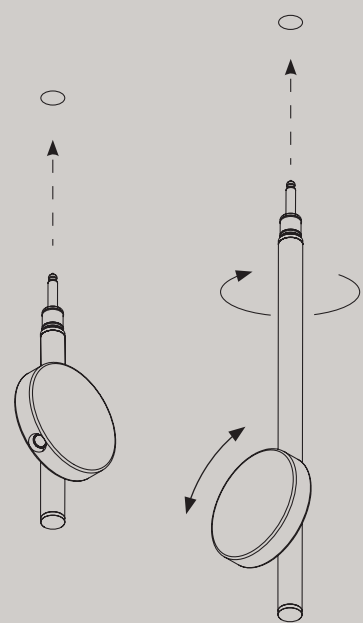

°light tube spot

Lengths: 450 mm (450lm) & 750 mm (900lm)

Project Immo Eecke - Interior architect, Frank Sinnaeve - Lighting design, Licht+Vorm - Photo, Bert Vereecke

°exo

Rotating spot - up to 300 lm
Element of 150 mm
Diameter disk 80 mm

°exo monopoint

Ceiling

°exo floor

Base with or without light tube and one or two exo's

°drop

With lens or sanded acrylic glass
Up to 300 lumen

°drop

Pendant in a composition