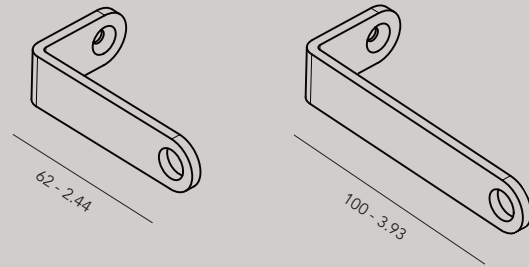

°bracket

Order Code

See DD in order code element

Quantity of brackets depends on the custom configuration.
Eden Design defines the quantity needed. In general every one or two joints, a bracket is needed.

°suspension

22242 suspension set surface mount 2m

22243 suspension set surface mount 6m

22244 suspension set recessed 2m

22245 suspension set recessed 6m