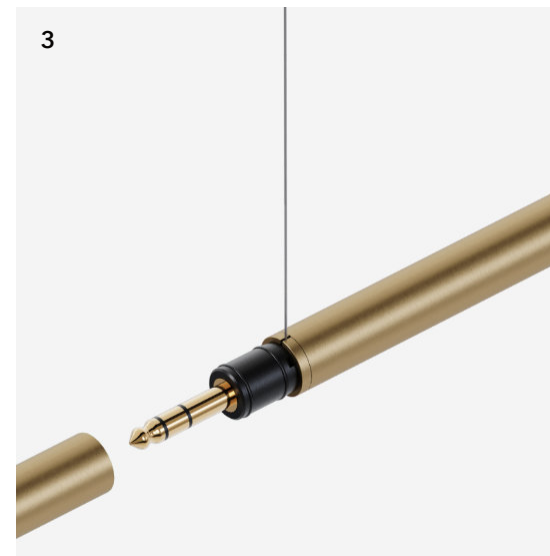

°plug

°spot curve

Up to 200 lumen

Wall mounted

wall & pending configuration (Brewery de Es, Jeuris-Jordens)

Ceiling mount with long brackets 100mm

U750 curve with spot & light tube - brass finish

Presentation °plug - Henry van de Velde Award - winner '23

Project Japan - architect Hishida - photograprer Hishida Corp

Bracket for wall or ceiling

Suspension for Ceiling

L - configuration (Brewery de Es, Jeuris-Jordens)

°spot T

materials aluminum
 weight 90 gr / 0,19lb
 voltage 24 Vdc
 wattage 2,2 W or 4W (HO)
 dimming push, dali, 0/1-10V, casambi, phase cut

IP20   

Order Code

22001.AA00.BBBB.CCC.DD spot T
 22002.AA00.BBBB.CCC.DD spot T end - male

22005.AA00.BBBB.CCC.DD spot T - high output
 22006.AA00.BBBB.CCC.DD spot T end - male - high output
 (high output only in 30°, 40° & 60°)