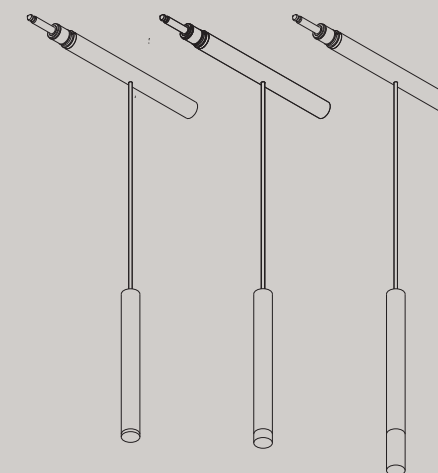

22044

Order Code

22043.AA.BBBB.CCC drop monopoint opal
22044.AA.BBBB.CCC.DD drop opal

AA Finish tube
21 black alu brushed
22 natural alu brushed
23 brass alu brushed
25 bronze alu brushed
26 dark bronze alu brushed
27 gun metal alu brushed
28 nickel alu brushed
32 copper alu brushed
03 painted custom NCS color

BBBB Light
9527 cri >95, 2700K
9530 cri >95, 3000K

CCC Optic
005 opal 5 mm
010 opal 10 mm
035 opal 35 mm

DD Mounting
00 suspension ring
01 bracket 62 mm
02 bracket 100 mm

Accessories

22250 plaster kit

22251 ceiling rose

45 - 1.77
ø 40 - 1.75