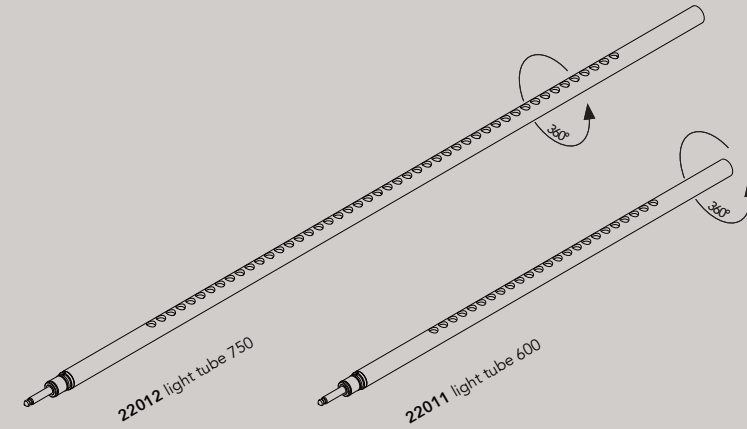

°light tube spot

materials aluminum
weight 315 - 380 gr
voltage 24 Vdc
wattage 5W - 10W
dimming push, dali, 0/1-10V, casambi

IP20 CE ENEC

Order Code

22XXX.AA00.BBBB.CCC.DD spot tube 450

22XXX.AA00.BBBB.CCC.DD spot tube 750

AA	Finish
21	black alu brushed
22	natural alu brushed
23	brass alu brushed
25	bronze alu brushed
26	dark bronze alu brushed
27	gun metal alu brushed
28	nickel alu brushed
32	copper alu brushed
03	painting custom NCS color

BBBB	Light
9527	cri >95, 2700K
9530	cri >95, 3000K

CCC	Diffuser
001	frosted ice opal

DD	Mounting
00	suspension ring
01	bracket 62 mm
02	bracket 100 mm