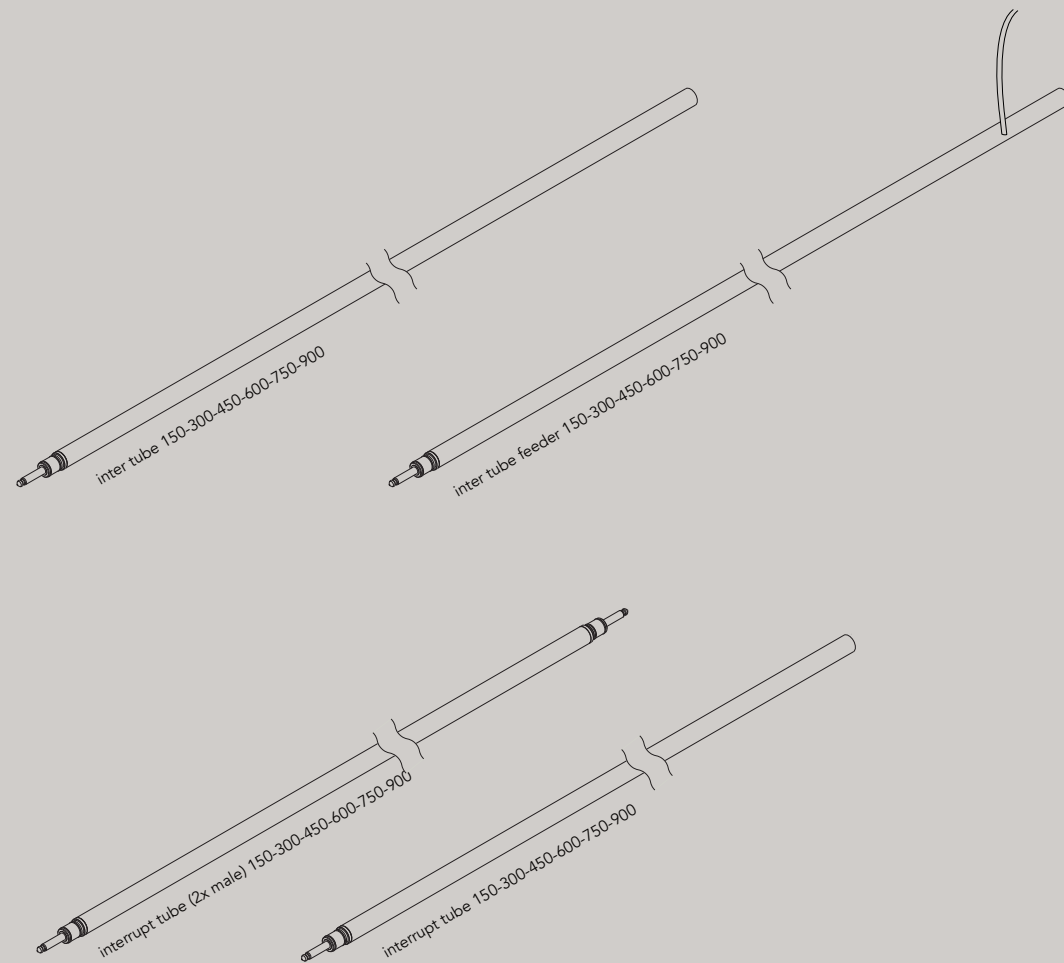

DD	Mounting
00	suspension ring
01	bracket 62 mm
02	bracket 100 mm

Accessories

22250 plaster kit

22251 ceiling rose

ø 40 - 1.75

45 - 1.77

inter tube

interrupt tube