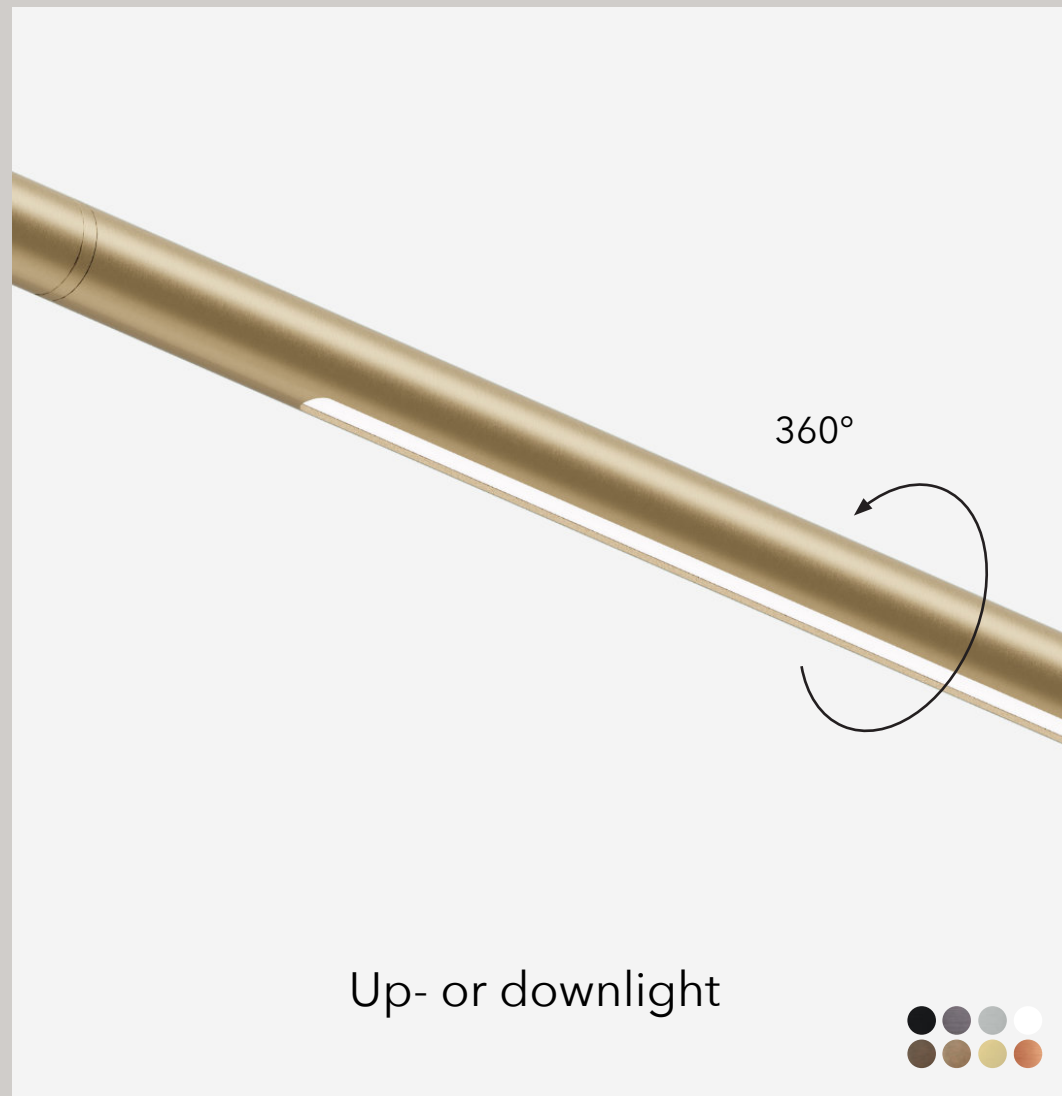

°light tube

materials aluminum
weight 250 - 315 - 380 gr
voltage 24 Vdc
wattage 7,2 W - 9,4 W - 11,5 W
dimming push, dali, 0/1-10V, casambi, phase cut

IP20

Order Code

22011.AA00.BBBB.CCC.DD light tube 600 (520 lm @3000K)
22012.AA00.BBBB.CCC.DD light tube 750 (680 lm @3000K)
22013.AA00.BBBB.CCC.DD light tube 900 (850 lm @3000K)

AA	Finish
21	black alu brushed
22	natural alu brushed
23	brass alu brushed
25	bronze alu brushed
26	dark bronze alu brushed
27	gun metal alu brushed
28	nickel alu brushed
32	copper alu brushed
03	painting custom NCS color

BBBB	Light
9527	cri >95, 2700K
9530	cri >95, 3000K

CCC	Diffuser
001	frosted ice opal

DD	Mounting
00	suspension ring
01	bracket 62 mm
02	bracket 100 mm