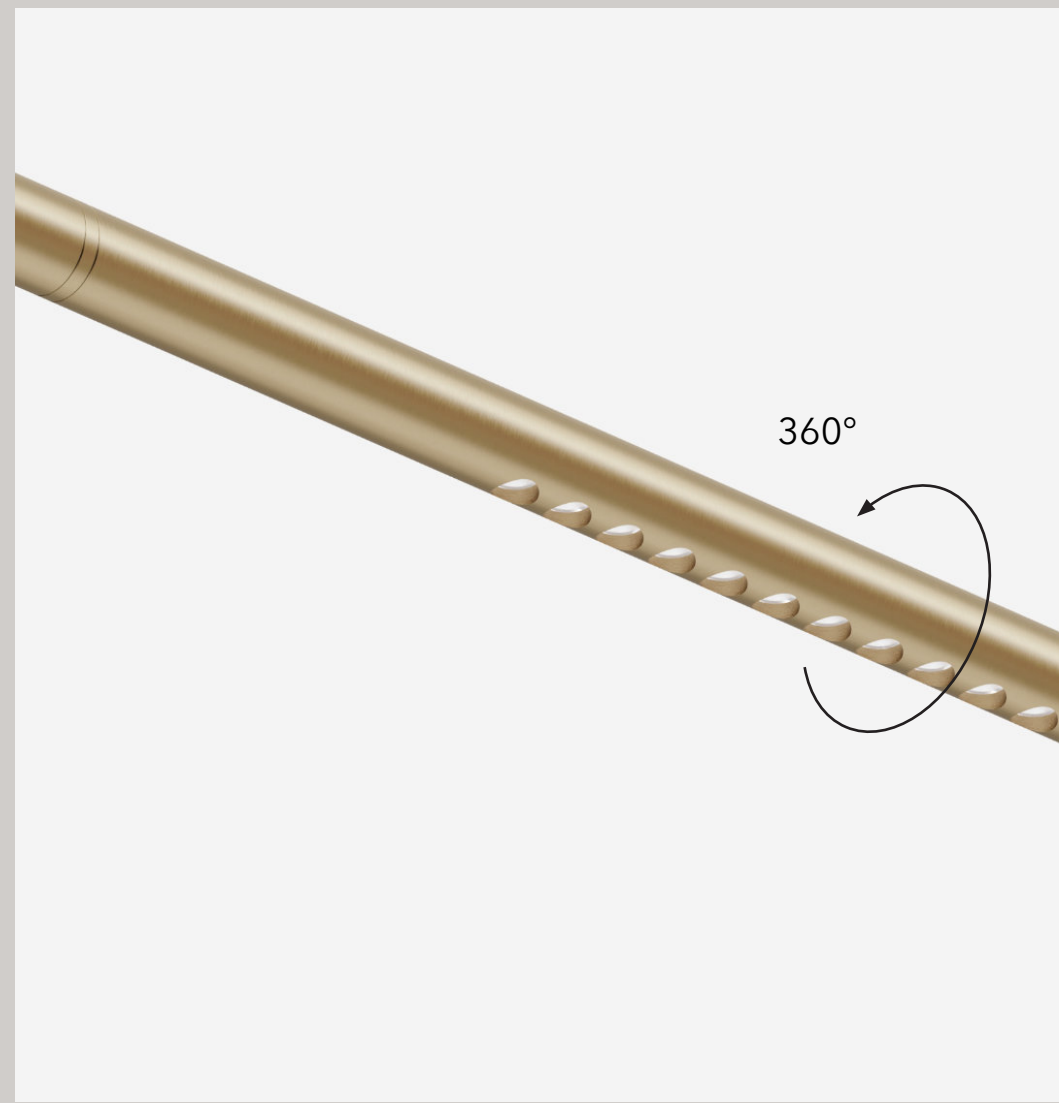

°light tube spot

Lengths: 450 mm (450lm) & 750 mm (900lm)