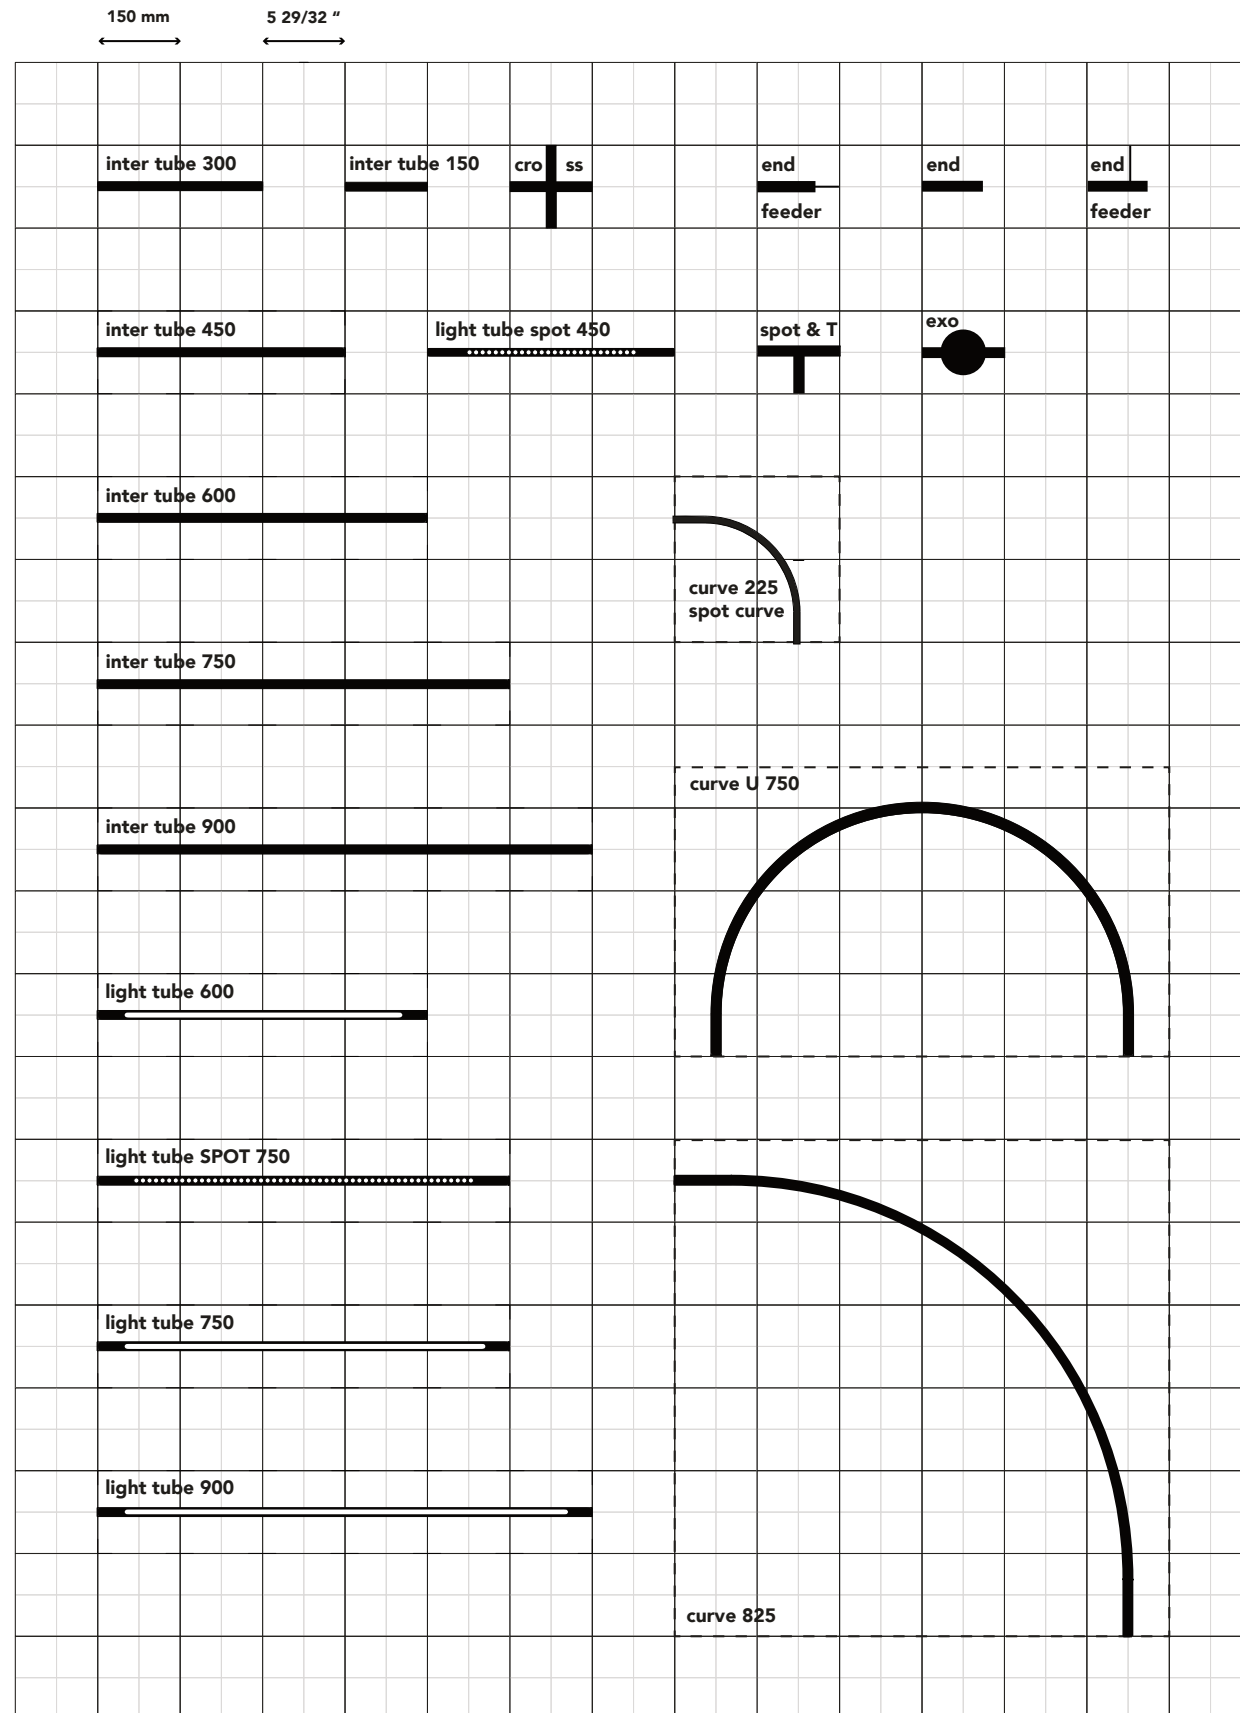

Plug & Play

The basis of this system is the "jack plug". It is being repurposed to connector and sliding contact, combined with LED technology.

Every part can be plugged into another, rotated 360 degrees and modulated in an imaginary 3D grid.

Modulation is done with a simple system: every module is 15cm or a multiple of it. To merge the parts, no tools are required.

Think of a sober simple line above a table, or a busy network, running through a whole building ...

Available in brass, bronze & natural aluminum colors or painted in black, white or custom color.

● scale 1:1
(catalog format, unscaled printed)
diameter 16 mm - 5/8 in