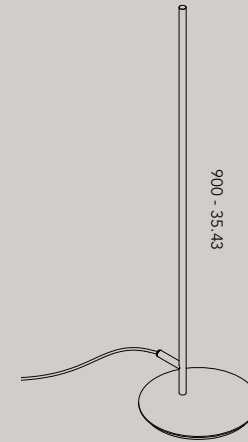

°floor

materials aluminum, steel
weight 4kg
voltage 240 Vac
wattage 11,5 W
dimming floor dimmer

IP20 CE ENEC

Order Code

22400.AA00.BBBB.CCC.DD stand lighttube
22401.AA00.BBBB.CCC.DD stand (without light)

AA Finish
21 black alu brushed
22 natural alu brushed
23 brass alu brushed
25 bronze alu brushed
26 dark bronze alu brushed
27 gun metal alu brushed
28 nickel alu brushed
32 copper alu brushed
03 painted custom NCS color

BBBB Light
9527 cri >95, 2700K
9530 cri >95, 3000K

CCC Diffuser
001 frosted ice opal