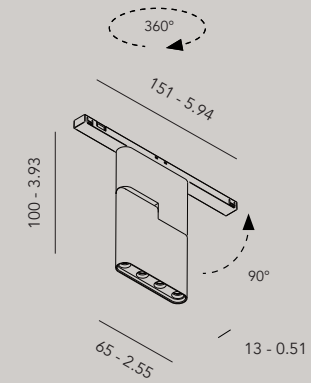

# °turn.micro

materials aluminum / PC  
 weight 180 gr / 0.39 lb  
 voltage 48 Vdc  
 wattage 6W  
 dimming DALI, 0-10V, 1-10V, switchDIM, Casambi  
 ugr <19

IP20   