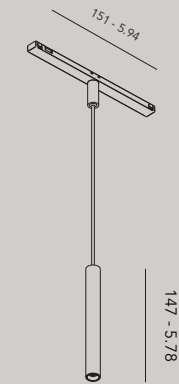

°drop

materials	aluminum / PC
weight	100gr / 1.32lb
voltage	48 Vdc
wattage	4 W
ugr	<19
dimming	DALI, 0-10V, 1-10V, switchDIM, Casambi, Google Home & Amazon Alexa

IP20

Order Code

21800.AA00.BBBB.CCC.DD drop pendant

AA Finish

01	black
02	white
22	natural alu brushed
23	brass alu brushed
25	bronze alu brushed
26	dark bronze alu brushed
27	gun metal alu brushed
28	nickel alu brushed
32	copper alu brushed
03	painting custom NCS color

BBBB Light

9527	cri 95, 2700K
9530	cri 95, 3000K

CCC Optic

CCC	Optic	Output*
300	30°	670lm - 1550cd
450	45°	700lm - 1070cd
600	60°	690lm - 811cd

DD Dimming

ND	no dimming
DA	dali (0/1-10V, switchDIM through interface)
CA	casambi

* Values for 3000K. Color temperature influences the lumen output.
Download complete photometric data on our website.