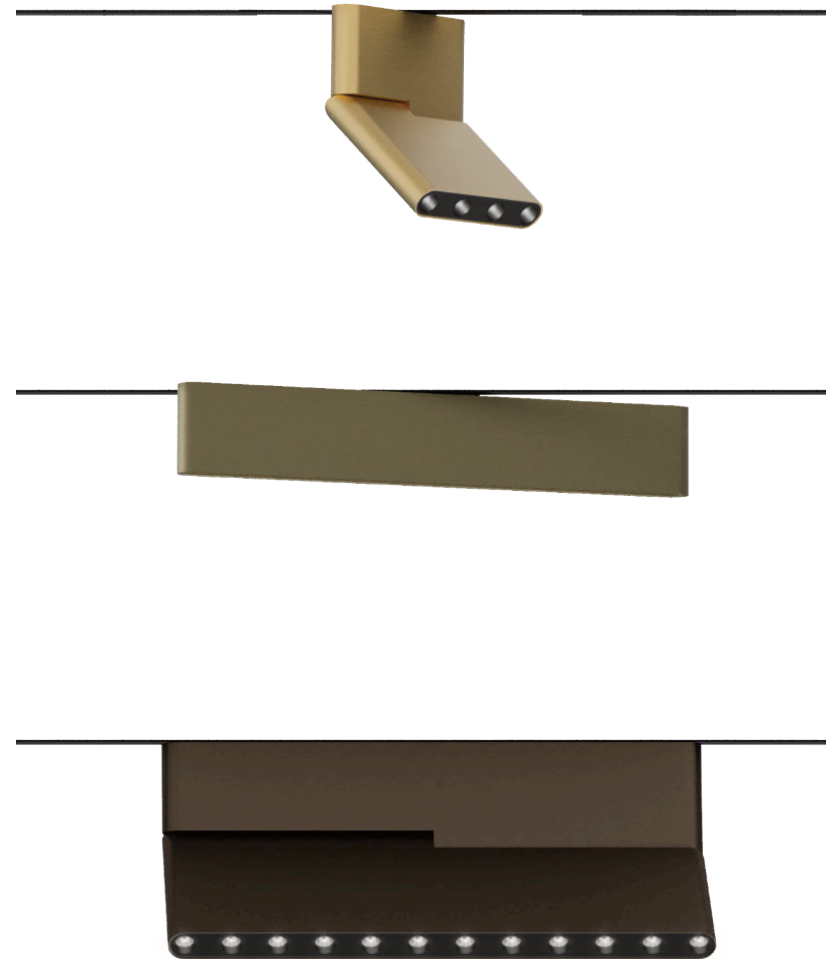

Miniaturised Soft Round Edges