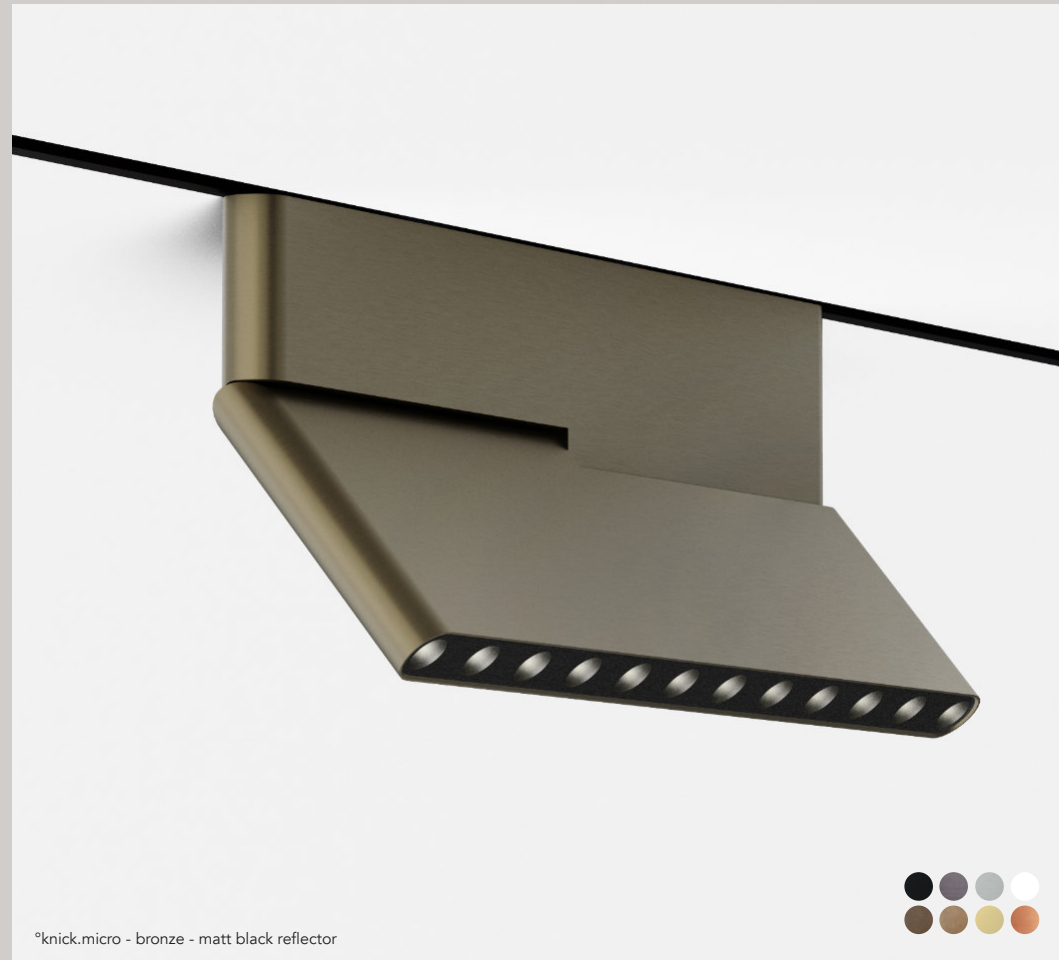

°knick.micro

materials aluminum / PC
weight 600 gr / 1,32lb
voltage 48 Vdc
wattage 10W
dimming DALI, 0-10V, 1-10V, switchDIM, Casambi
ugr <19

IP20

Order Code

- 30501.AA00.BBBB.CCC.DD knick micro for line.m1
- 30505.AA00.BBBB.CCC.DD knick micro for line.m5&6
- 30503.AA00.BBBB.CCC.DD knick micro monopoint

1. **AA Finish**
2. 01 black
   - 02 white
   - 22 natural alu brushed
   - 23 brass alu brushed
   - 25 bronze alu brushed
   - 26 dark bronze alu brushed
   - 27 gun metal alu brushed
   - 28 nickel alu brushed
   - 32 copper alu brushed
   - 03 painted custom NCS color

1. **BBBB Light**
2. 9527 cri >95, 2700K
   - 9530 cri >95, 3000K

CCC	Optic	Output*
106	10° matt black reflector	730 lm - 5515 cd
206	20° matt black reflector	776 lm - 3825 cd
306	30° matt black reflector	653 lm - 1741 cd
606	60° matt black reflector	697 lm - 689 cd

1. **DD Dimming**
2. ND no dimming
   - DA dali (0/1-10V, switchDIM through interface)
   - CA casambi

* Values for 3000K. Color temperature influences the lumen output. Download complete photometric data on our website.