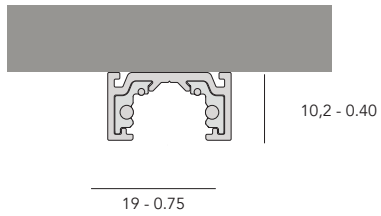

Surface track M1

Very small track
Easy to mount on the ceiling
Minimal visual impact
Round corners both vertically and horizontally