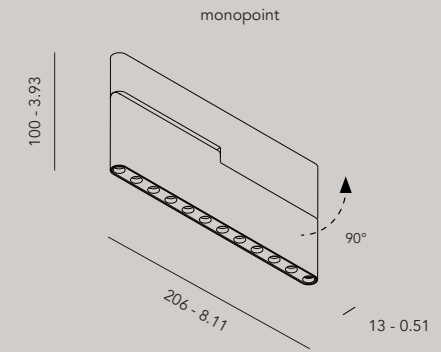

°knick.micro

materials aluminum / PC
weight 600 gr / 1,32lb
voltage 48 Vdc
wattage 10W
dimming DALI, 0-10V, 1-10V, switchDIM, Casambi
ugr <19

IP20

Order Code

- 30501.AA00.BBBB.CCC.DD knick micro for line.m1
- 30505.AA00.BBBB.CCC.DD knick micro for line.m5&6
- 30503.AA00.BBBB.CCC.DD knick micro monopoint

1. **AA Finish**
2. 01 black
   - 02 white
   - 22 natural alu brushed
   - 23 brass alu brushed
   - 25 bronze alu brushed
   - 26 dark bronze alu brushed
   - 27 gun metal alu brushed
   - 28 nickel alu brushed
   - 32 copper alu brushed
   - 03 painted custom NCS color

1. **BBBB Light**
2. 9527 cri >95, 2700K
   - 9530 cri >95, 3000K

CCC	Optic	Output*
106	10° matt black reflector	730 lm - 5515 cd
206	20° matt black reflector	776 lm - 3825 cd
306	30° matt black reflector	653 lm - 1741 cd
606	60° matt black reflector	697 lm - 689 cd

1. **DD Dimming**
2. ND no dimming
   - DA dali (0/1-10V, switchDIM through interface)
   - CA casambi

* Values for 3000K. Color temperature influences the lumen output. Download complete photometric data on our website.