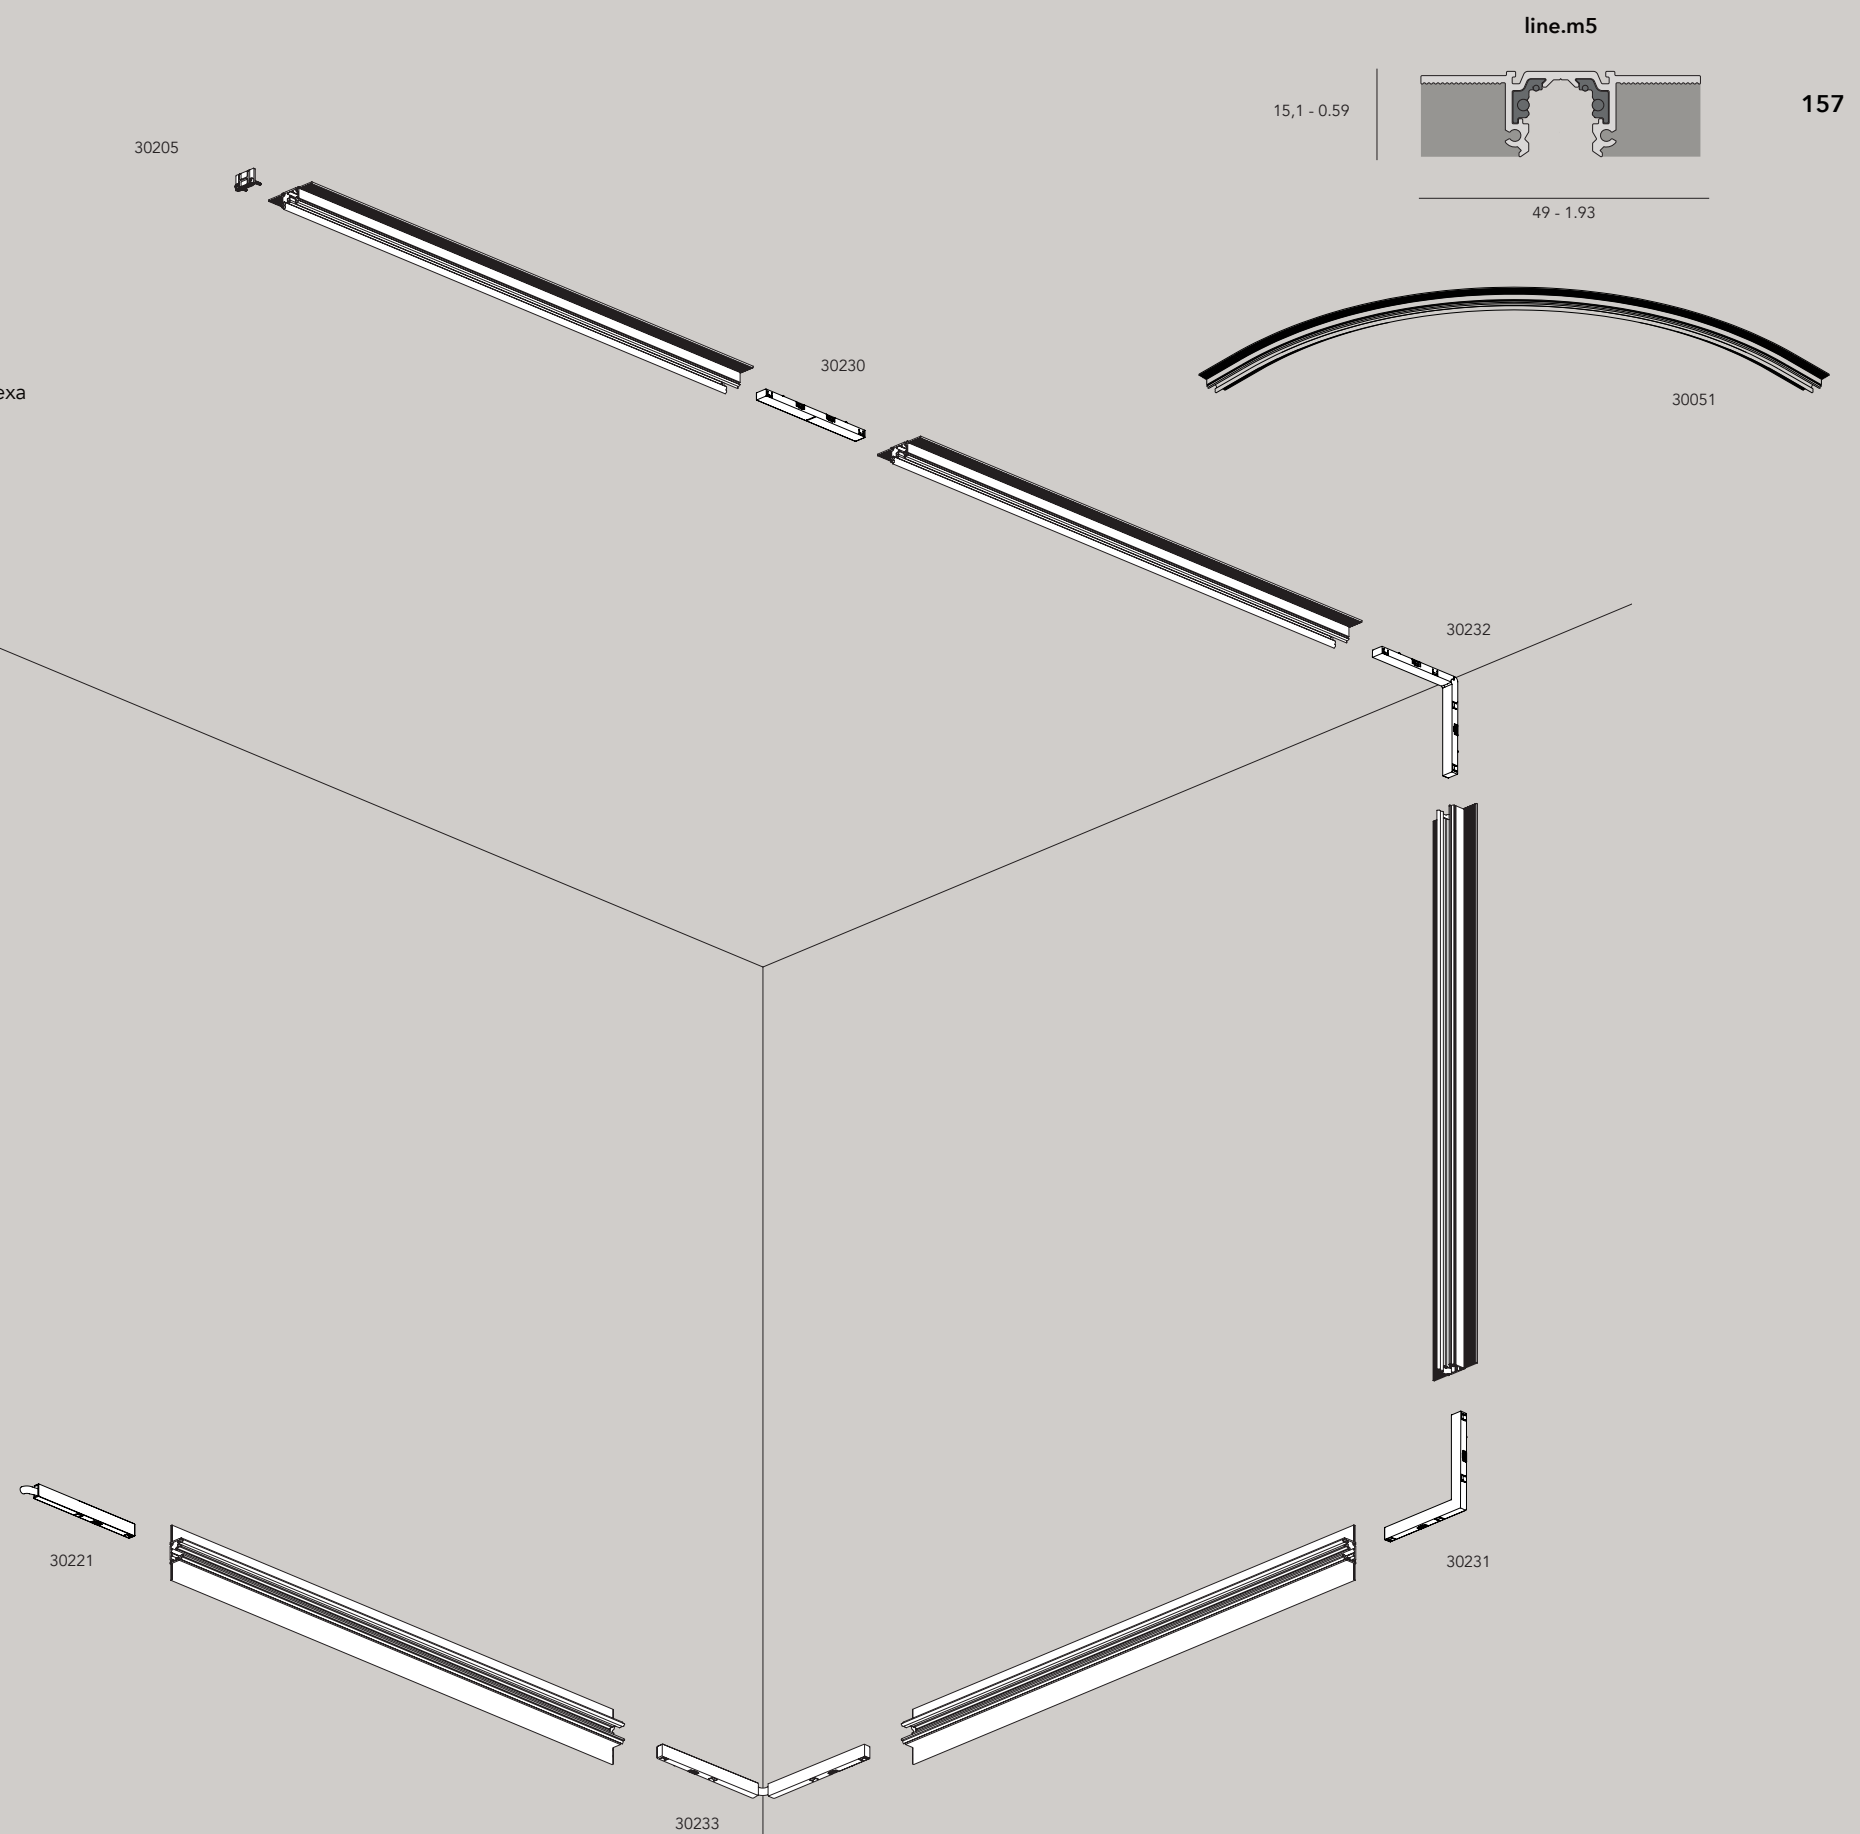

°line.m5

material aluminum
voltage 48Vdc
circuits 1 circuit 10A + 1A databus
dimming DALI, 0-10V, 1-10V, SwitchDIM, Casambi, Google Home & Amazon Alexa

IP20

Order Code

30005.AA00.BBBB line.m5

AA	Finish
01	black
02	white (electrical parts inside are black)

BBBB	Length
1000	1000 mm
2000	2000 mm
3000	3000 mm
xxxx	xxxx mm (custom length)

Track Accessories

30205	endcap for m5
30221.0100	electrical feeder for m1, m5, m6 black
30221.0200	electrical feeder for m1, m5, m6 white
30230.0100	electrical jointing connector 180° black
30230.0200	electrical jointing connector 180° white
30231.0100	electrical jointing connector L 90° black
30231.0200	electrical jointing connector L 90° white
30232.0100	electrical jointing wall connector L 90° (+/- 10°) black
30232.0200	electrical jointing wall connector L 90° (+/- 10°) white
30233.0100	electrical jointing connector adjustable corner black
30233.0200	electrical jointing connector adjustable corner white
30271.0100	cover profile 1000mm for m5&6 black
30271.0200	cover profile 1000mm for m5&6 white
30272.0100	cover profile 2000mm for m5&6 black
30272.0200	cover profile 2000mm for m5&6 white
30273.0100	cover profile 3000mm for m5&6 black
30273.0200	cover profile 3000mm for m5&6 white
30051.0100	round corner 90°, radius 500 mm, black
30051.0200	round corner 90°, radius 500 mm, white