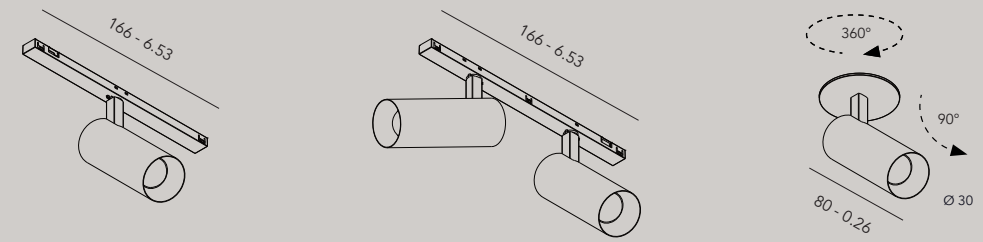

# °tubu 30

materials aluminum coated / glass lens  
 weight 100gr / 1.91lb / piece  
 voltage 48 Vdc for track / 120-240Vac for monopoint  
 wattage 5,5W  
 ugr <19

IP20  CE ENEC

°tubu 30 - double spot

°tubu 30 - monopoint