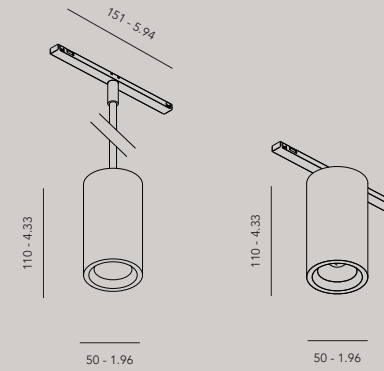

°bevel

materials aluminum / PC
weight 600gr / 1.32lb
voltage 48 Vdc
wattage 8,2 W
ugr <19
dimming DALI, 0-10V, 1-10V, switchDIM, Casambi, Google Home & Amazon Alexa

IP20

Order Code

- 31701.AA00.BBBB.CCC.DD bevel pendant m1
- 31705.AA00.BBBB.CCC.DD bevel pendant m5&6
- 31801.AA00.BBBB.CCC.DD bevel on track m1
- 31805.AA00.BBBB.CCC.DD bevel on track m5&6

AA	Finish
01	black
02	white
22	natural alu brushed
23	brass alu brushed
25	bronze alu brushed
26	dark bronze alu brushed
27	gun metal alu brushed
28	nickel alu brushed
32	copper alu brushed
03	painting custom NCS color

BBBB	Light
9527	cri 95, 2700K
9530	cri 95, 3000K

CCC	Optic	Output*
300	20°	430lm
450	30°	525lm
600	50°	690lm

DD	Dimming
ND	no dimming
DA	dali (0/1-10V, switchDIM through interface)
CA	casambi

* Values for 3000K. Color temperature influences the lumen output. Download complete photometric data on our website.