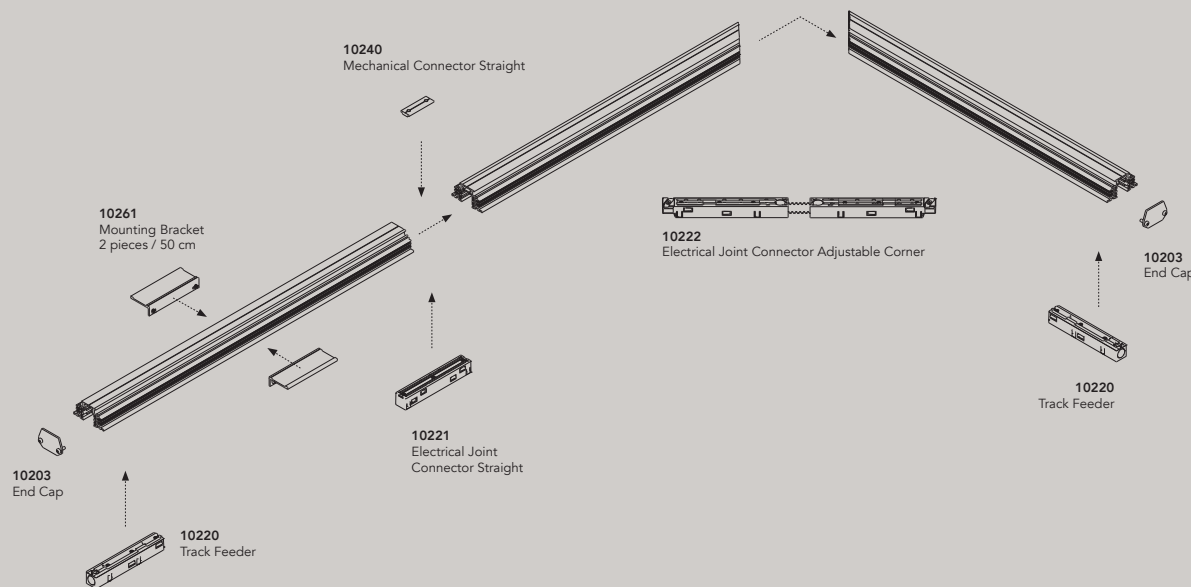

LINE.S3

10240 Mechanical Connector Straight

10261 Mounting Bracket 2 pieces / 50 cm

10222 Electrical Joint Connector Adjustable Corner

10203 End Cap

10220 Track Feeder

10221 Electrical Joint Connector Straight