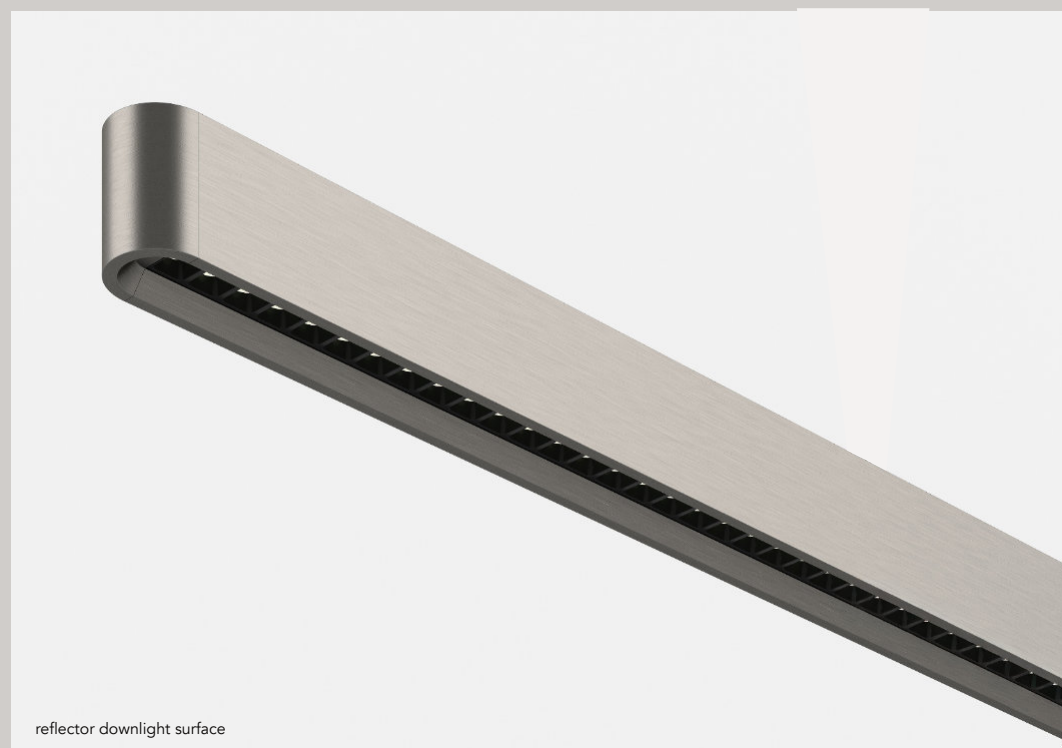

materials aluminum / PC
weight 950 gr/m
voltage 24 Vdc
wattage opal 28W/m (with uplight +10W/m)
spot 20W/m (with uplight +10W/m)
dimming dali, 0/1-10V, phase cut, casambi (remote driver required)
ugr <19 for spot

IP20