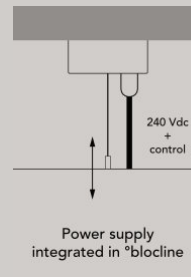

Round rosas with steel cable suspension (adjustment height at fixture)