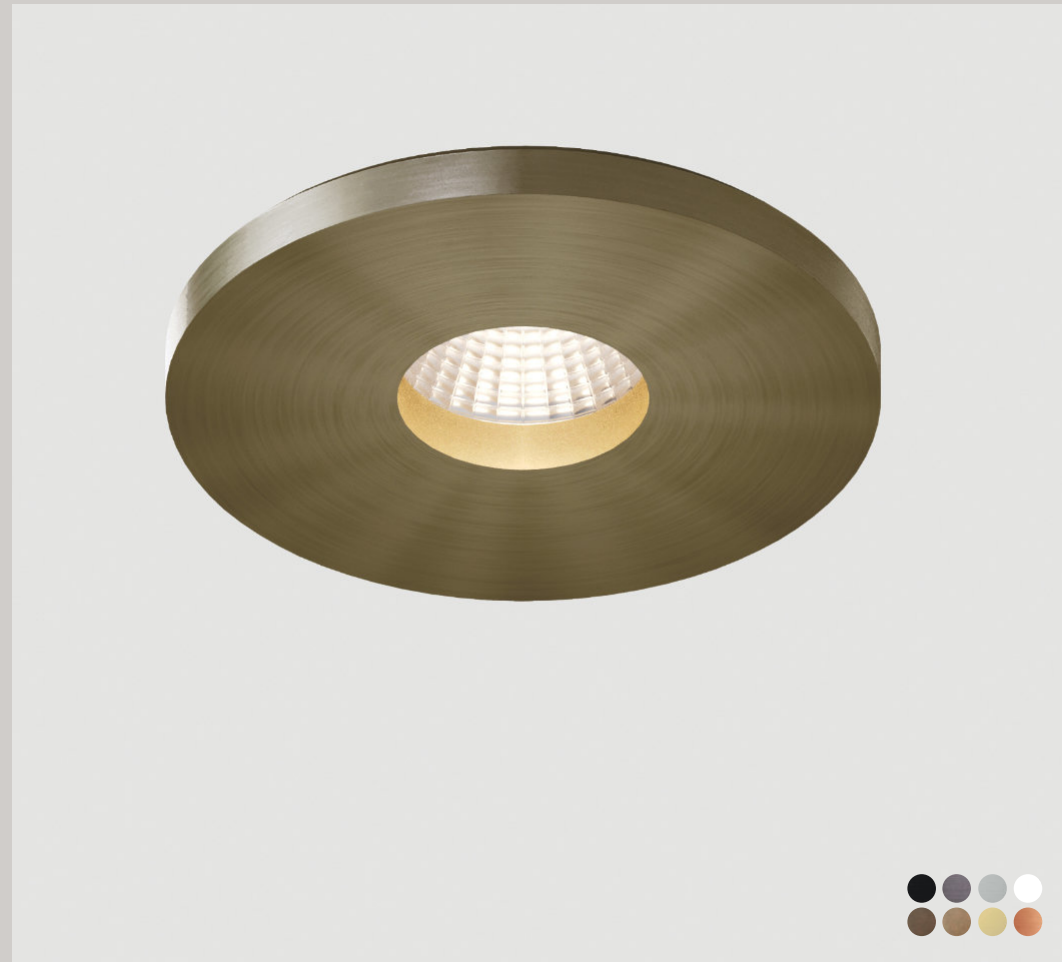

°cd+

material	aluminum, oak
weight	0,8 - 1,6 kg / 0,52 - 1,04 lb
voltage	240 Vac
cri	>90
wattage	9W
lumen	700 lm
dimming	phase cut dimmable (dimming range 0,1 to 100 %) or dali

IP20

Order Code

04202.AA00.BBBB.CCC.DD diameter 105 mm

AA Finish

01	black
02	white
22	aluminum brushed
34	aluminum polished
21	black alu brushed
22	natural alu brushed
23	brass alu brushed
25	bronze alu brushed
26	dark bronze alu brushed
27	gun metal alu brushed
28	nickel alu brushed
32	copper alu brushed
41	oak natural
42	oak classic brown
43	oak black

BBBB Light

9027	cri >90, 2700K
9030	cri >90, 3000K
9040	cri >90, 4000K on request

CCC Optic

CCC	Optic	Output*
380	38°	670lm - 1550cd
600	60°	700lm - 1070cd

DD Dimming

PH	phase cut
DA	dali