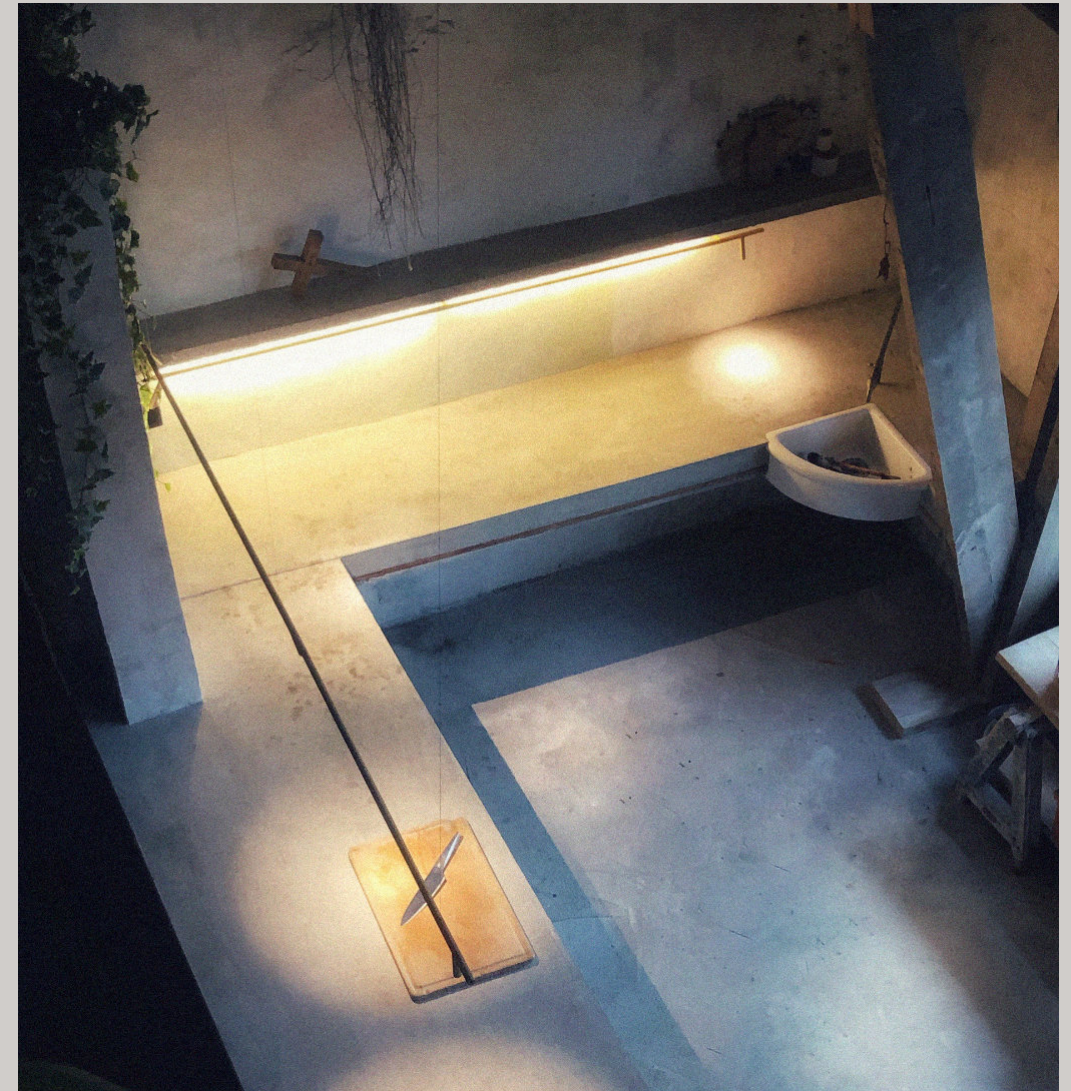

°exo monopoint

Ceiling

°exo floor

Base with or without light tube and one or two exo's

°drop

With lens or sanded acrylic glass
Up to 300 lumen

°drop

Pendant in a composition

°plug

°spot curve

Up to 200 lumen

Wall mounted

wall & pending configuration (Brewery de Es, Jeuris-Jordens)

Ceiling mount with long brackets 100mm

U750 curve with spot & light tube - brass finish

°plug

Presentation °plug - Henry van de Velde Award - winner '23

Project Japan - architect Hishida - photograprer Hishida Corp

Bracket for wall or ceiling

Suspension for Ceiling

L - configuration (Brewery de Es, Jeuris-Jordens)