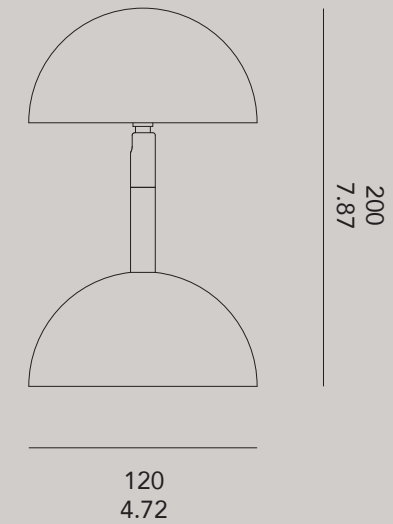

°diabolo

DBL.WH.30	white - 3000K LED
DBL.BK.30	black - 3000K LED
DBL.BRZ.30	bronze - 3000K LED
DBL.BRS.30	brass - 3000K LED
DBL.RAL.30	other RAL colors - 3000K LED
DBL.TBL.WH.30	table model - white - 3000K LED
DBL.TBL.BK.30	table model - black - 3000K LED
DBL.TBL.BRZ.30	table model - bronze - 3000K LED
DBL.TBL.BRS.30	table model - brass - 3000K LED
DBL.TBL.RAL.30	table model - other RAL colors - 3000K LED
DBL.WH.27	white - 2700K LED
DBL.BK.27	black - 2700K LED
DBL.BRZ.27	bronze - 2700K LED
DBL.BRS.27	brass - 2700K LED
DBL.RAL.27	other RAL colors - 2700K LED
DBL.TBL.WH.27	table model - white - 2700K LED
DBL.TBL.BK.27	table model - black - 2700K LED
DBL.TBL.BRZ.27	table model - bronze - 2700K LED
DBL.TBL.BRS.27	table model - brass - 2700K LED
DBL.TBL.RAL.27	table model - other RAL colors - 2700K LED

material: painted aluminum - weight: 1,2 kg / 42,3 oz - 230VAC - 5W - dimmable 1-10V