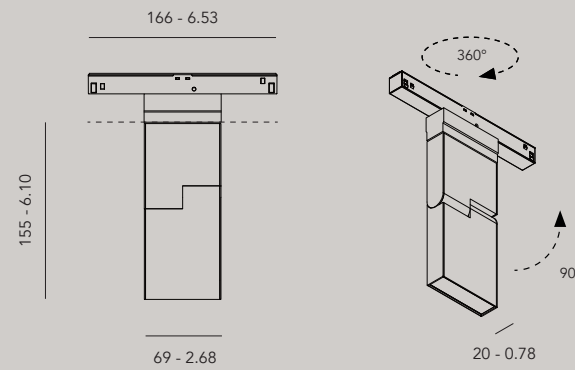

°turn

materials aluminum / PC
weight 400gr / 0.88lb
voltage 48 Vdc
wattage 9,6 W
dimming DALI, 0-10V, 1-10V, switchDIM, Casambi