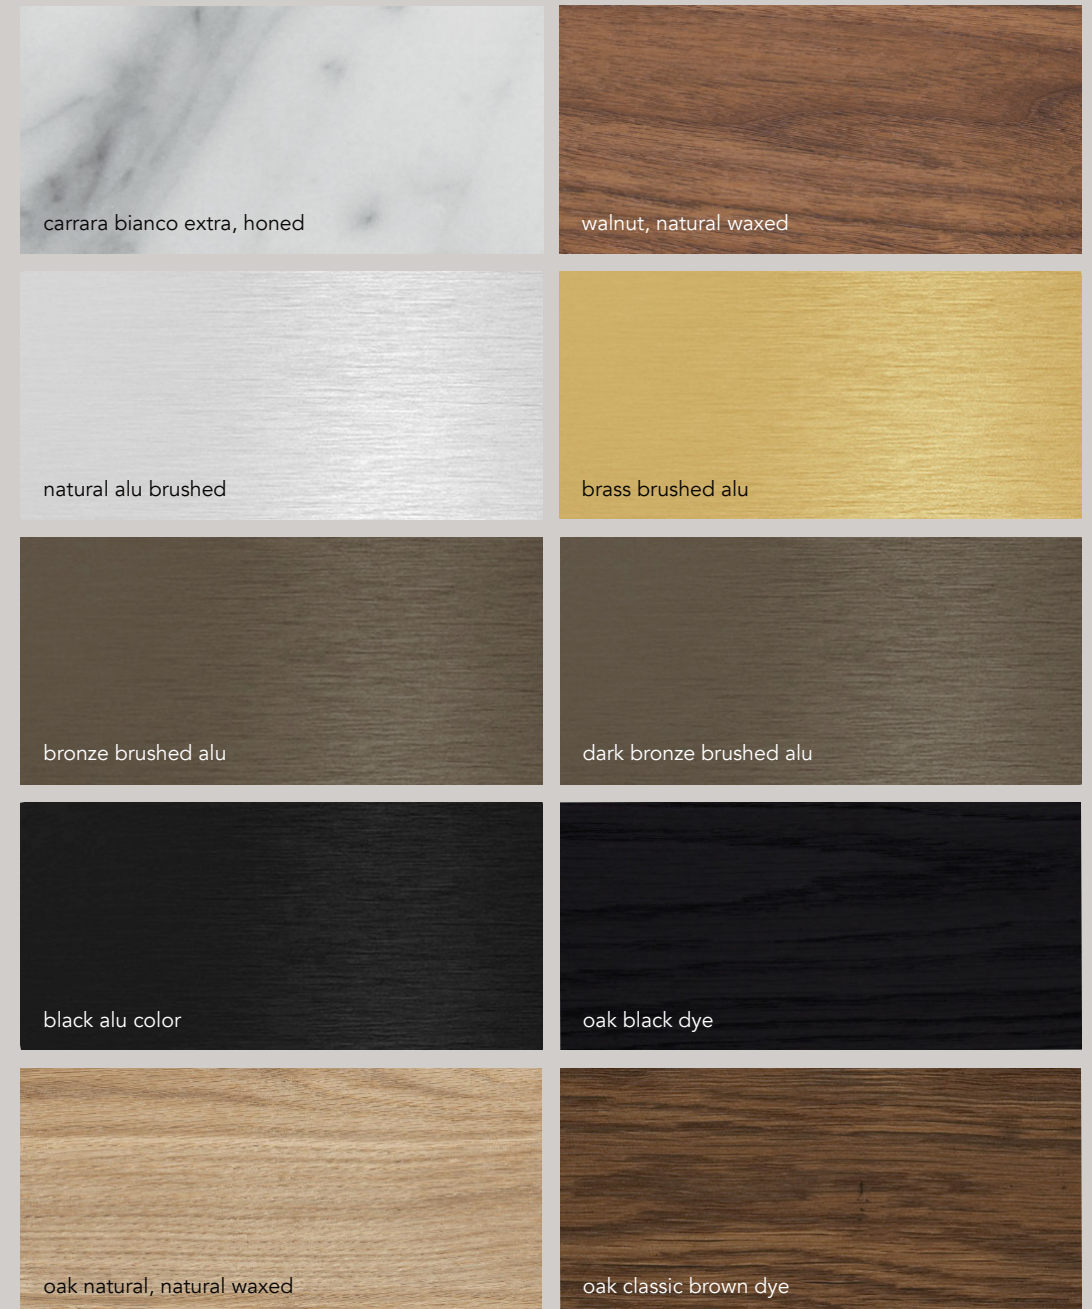

scale 1/1 - Differences in colors and patterns may occur since these are natural materials.