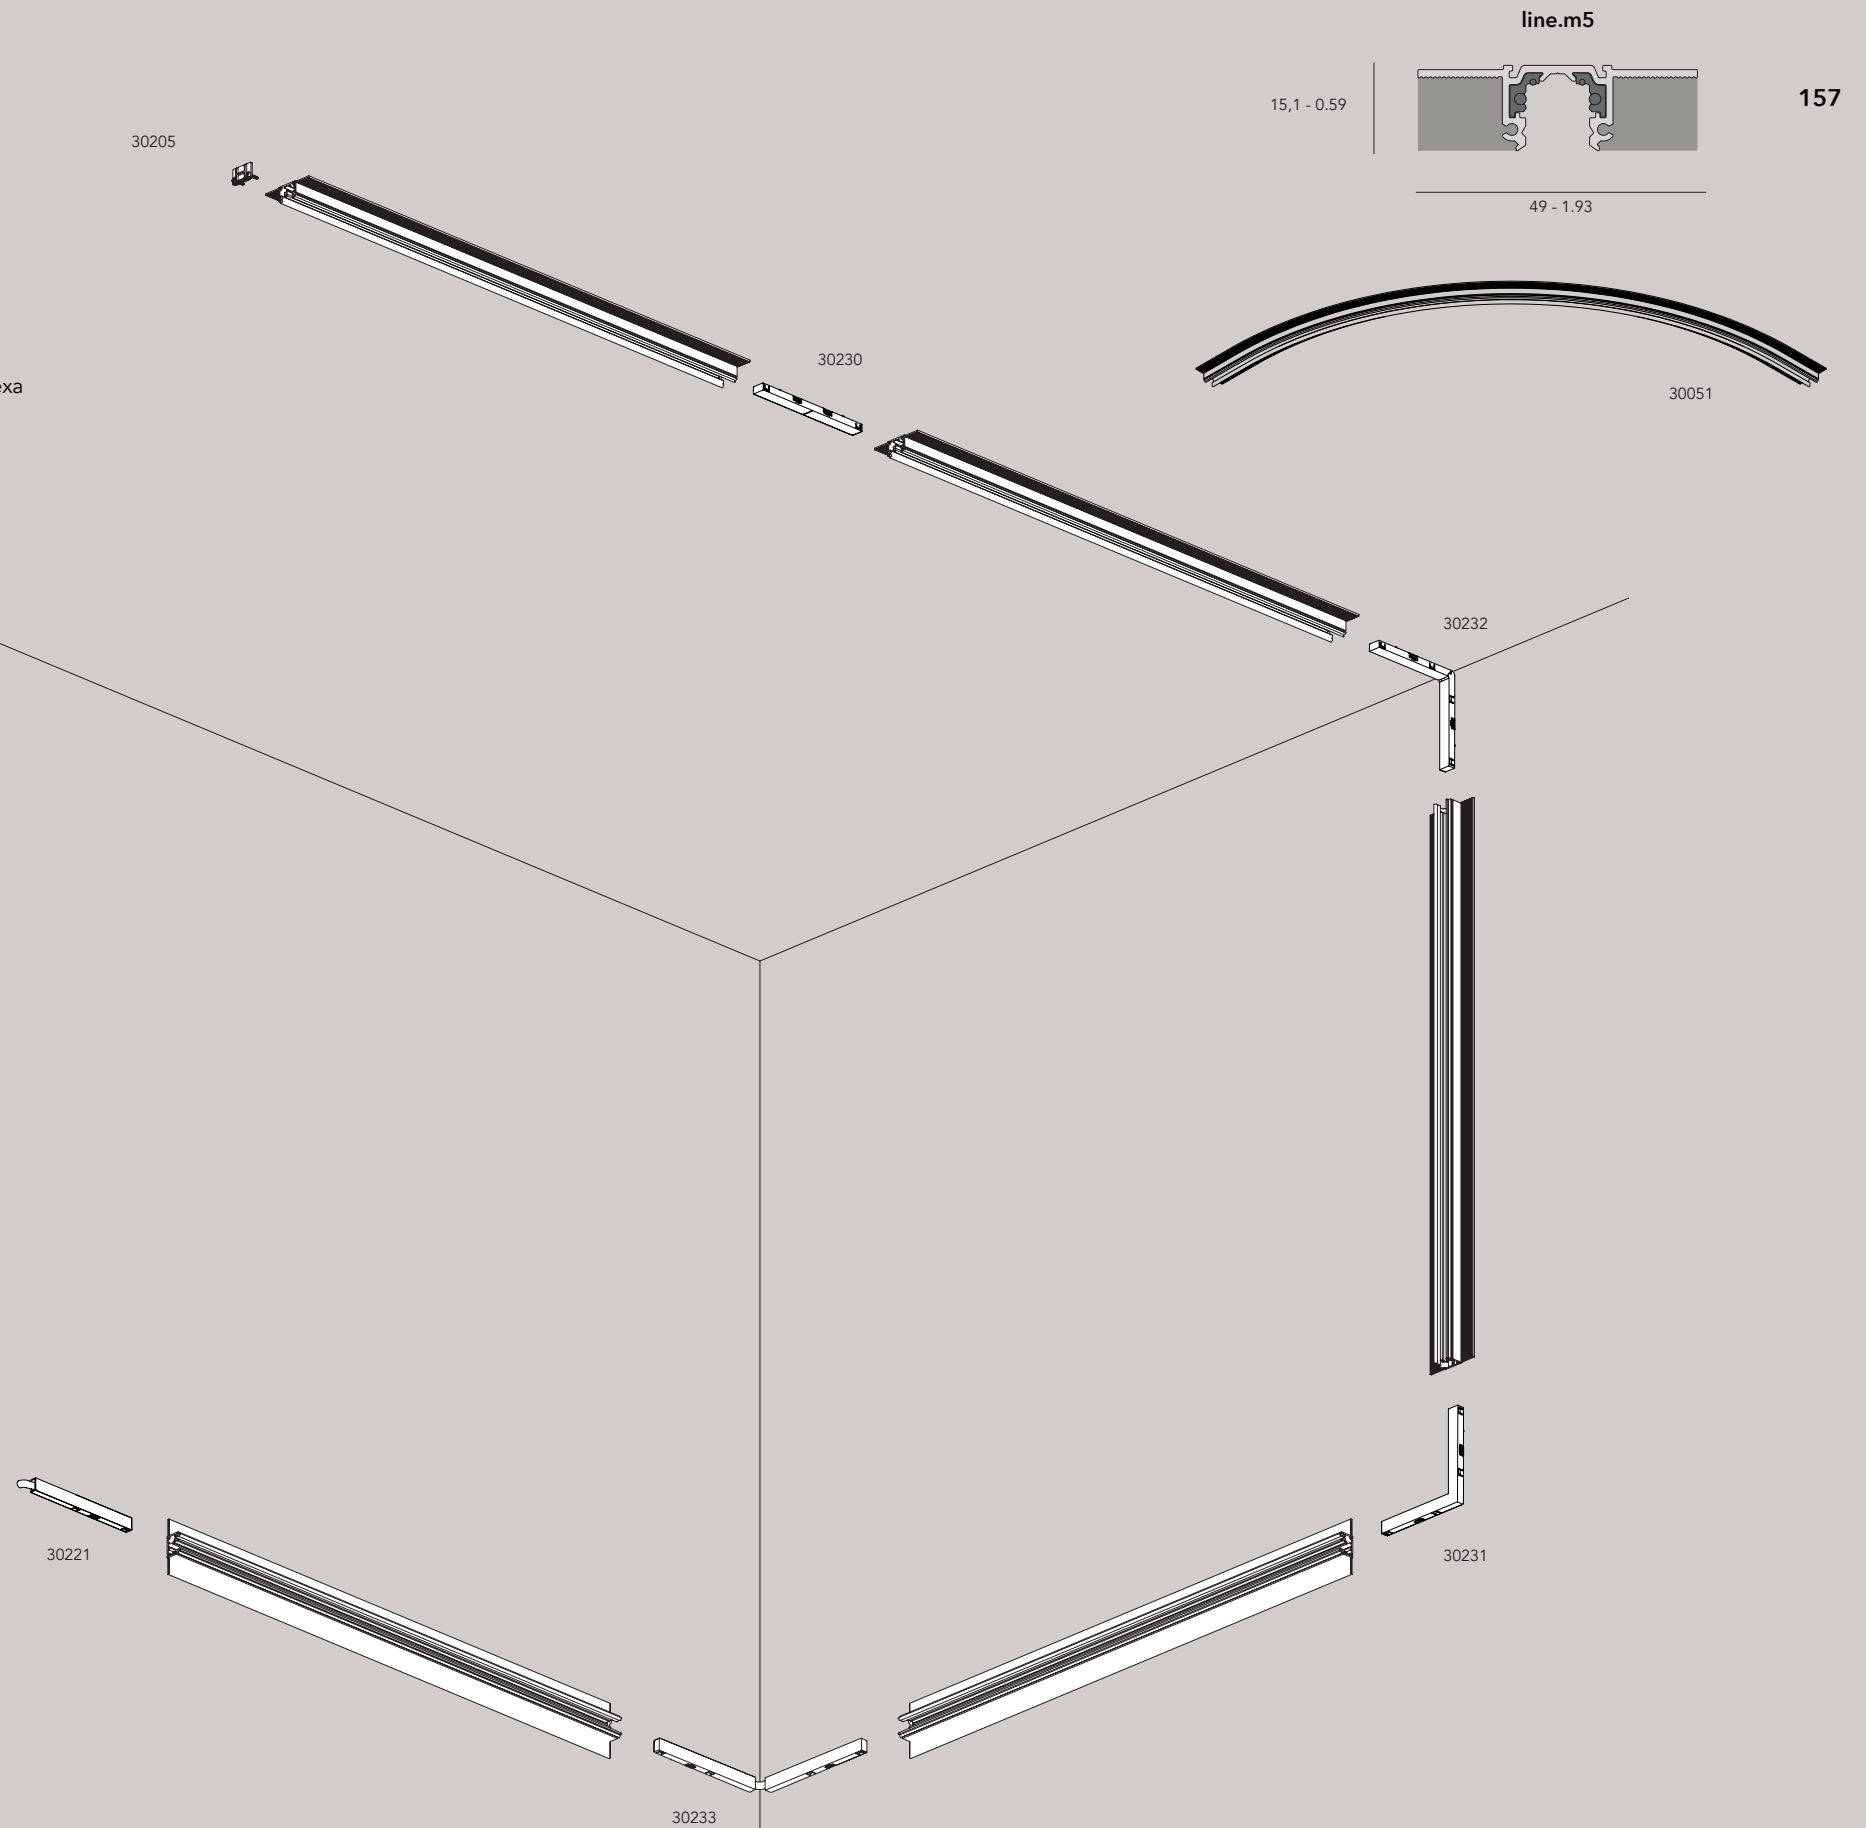

°line.m5

material aluminum
voltage 48Vdc
circuits 1 circuit 10A + 1A databus
dimming DALI, 0-10V, 1-10V, SwitchDIM, Casambi, Google Home & Amazon Alexa

IP20

Order Code

30005.AA00.BBBB line.m5

AA	Finish
01	black
02	white (electrical parts inside are black)

BBBB	Length
1000	1000 mm
2000	2000 mm
3000	3000 mm
xxxx	xxxx mm (custom length)

Track Accessories

30205	endcap for m5
30221.0100	electrical feeder for m1, m5, m6 black
30221.0200	electrical feeder for m1, m5, m6 white
30230.0100	electrical jointing connector 180° black
30230.0200	electrical jointing connector 180° white
30231.0100	electrical jointing connector L 90° black
30231.0200	electrical jointing connector L 90° white
30232.0100	electrical jointing wall connector L 90° (+/- 10°) black
30232.0200	electrical jointing wall connector L 90° (+/- 10°) white
30233.0100	electrical jointing connector adjustable corner black
30233.0200	electrical jointing connector adjustable corner white
30271.0100	cover profile 1000mm for m5&6 black
30271.0200	cover profile 1000mm for m5&6 white
30272.0100	cover profile 2000mm for m5&6 black
30272.0200	cover profile 2000mm for m5&6 white
30273.0100	cover profile 3000mm for m5&6 black
30273.0200	cover profile 3000mm for m5&6 white
30051.0100	round corner 90°, radius 500 mm, black
30051.0200	round corner 90°, radius 500 mm, white