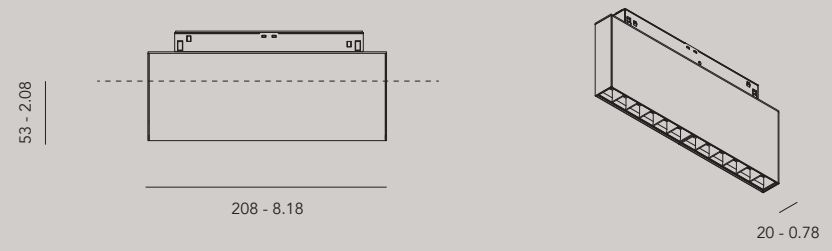

°out medium

materials aluminum / PC
 weight 360 gr / 0.80 lb
 voltage 48 Vdc
 wattage 19W
 dimming DALI, 0-10V, 1-10V, switchDIM, Casambi

IP20 CE ENEC

°out medium - black glossy louvre

°out medium - white - black glossy louvre