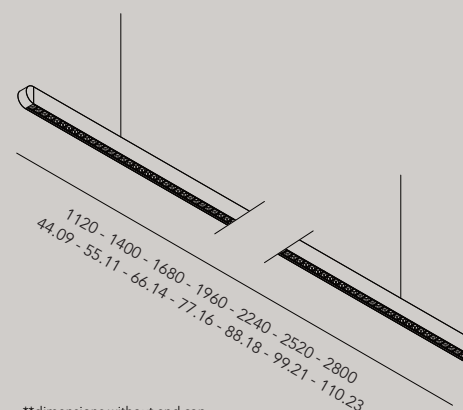

EE Uplight

00 none
01 uplight (same K as downlight)
remark: separately dimmable with extra driver
two power feeds required

00	Suspension
00	surface
01	pendant

BBBB	Light
9527	cri 95, 2700K
9530	cri 95, 3000K
TW00	tunable white (on request)