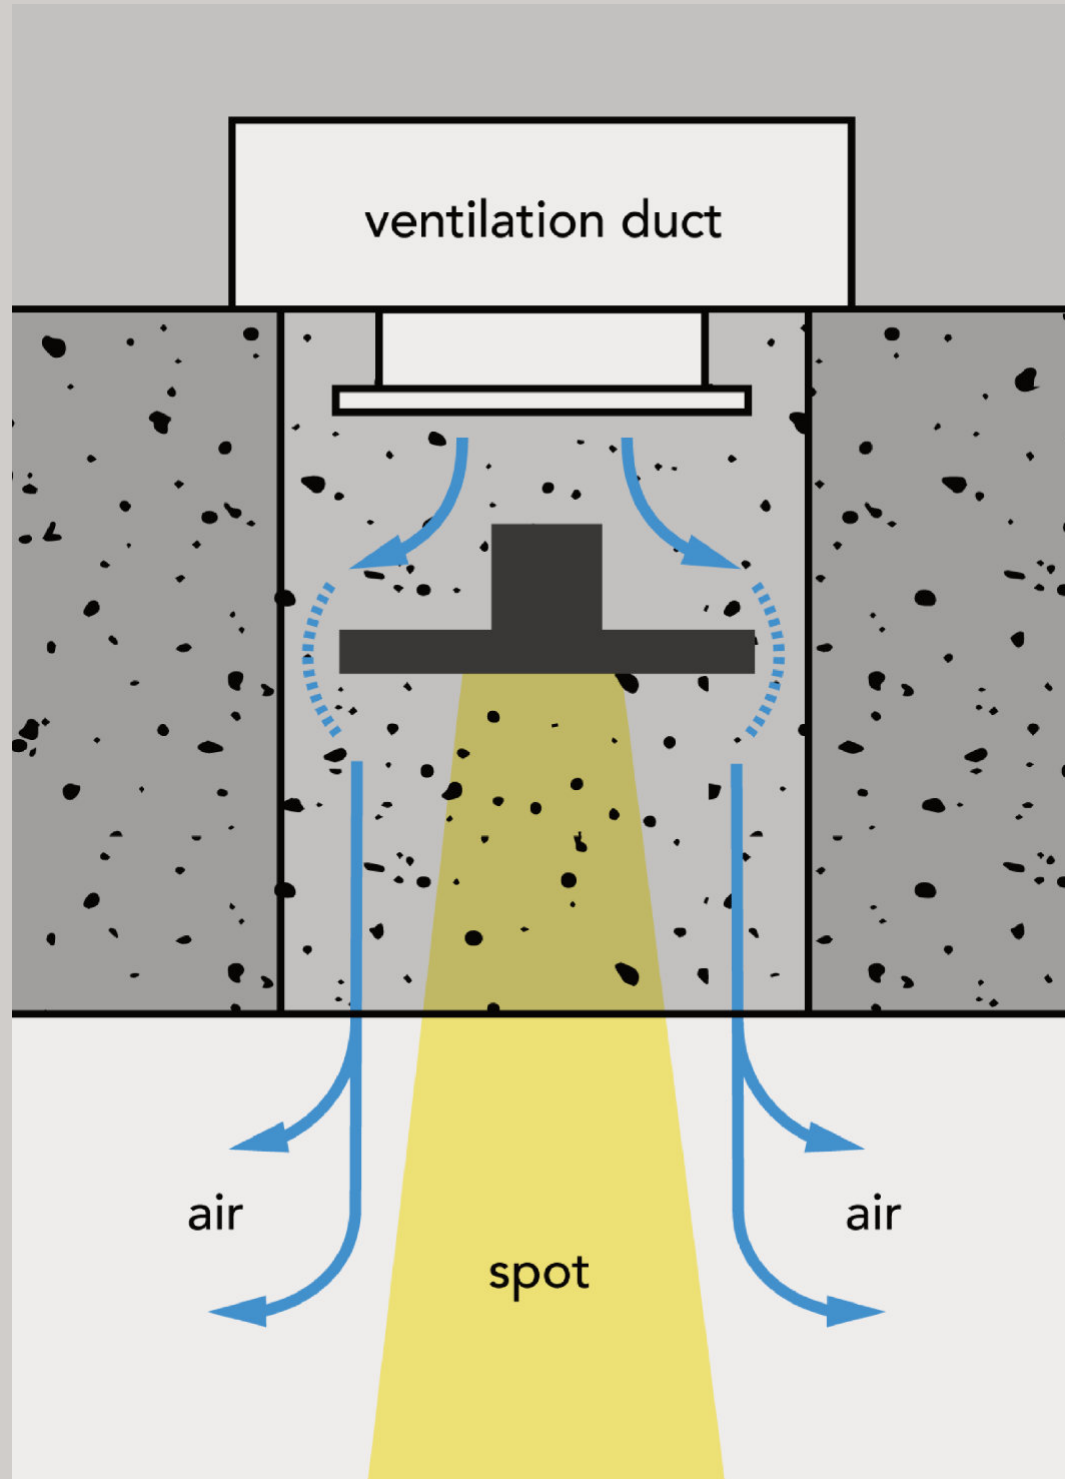

°cd / Rubenshuis, Hasselt - architect Rubens-Frederix architects - photograph by etre moderne

Scheme ventilation

Easy installation

Smaller disc (105 mm) to use with ventilation system / mold has diameter of 135 mm