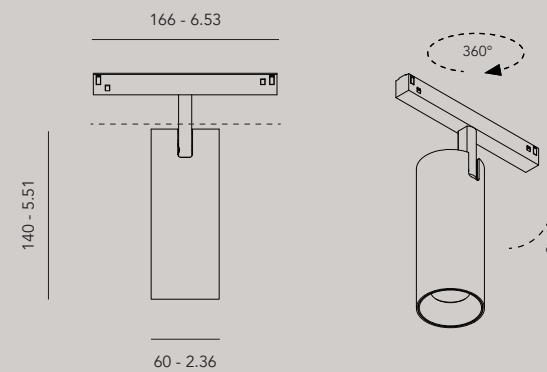

°tubu 60

materials aluminum coated / PC
weight 330gr / 0.72lb
voltage 48 Vdc
wattage 15,4 W
ugr <19
dimming DALI, 0-10V, 1-10V, switchDIM, Casambi