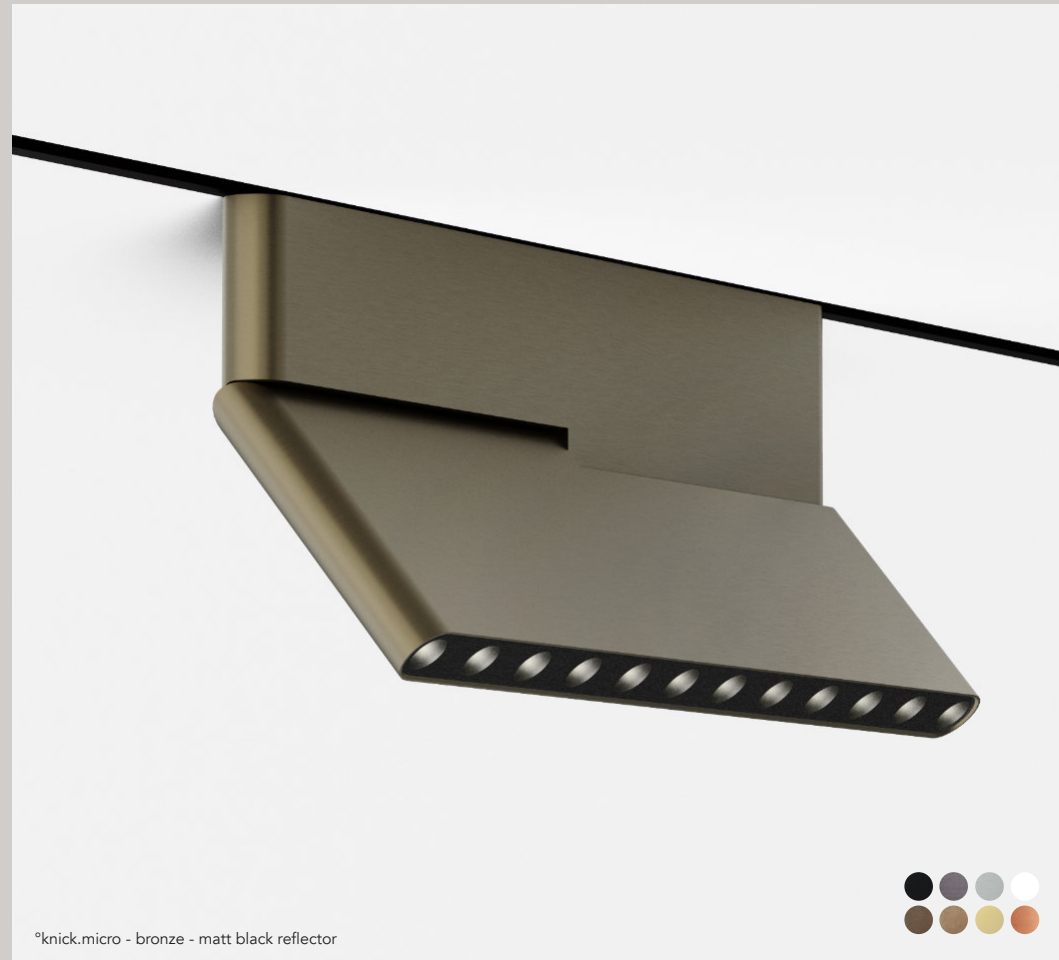

°knick.micro

materials aluminum / PC
weight 600 gr / 1,32lb
voltage 48 Vdc
wattage 10W
dimming DALI, 0-10V, 1-10V, switchDIM, Casambi
ugr <19

IP20 CE ENEC

Order Code

- 30501.AA00.BBBB.CCC.DD knick micro for line.m1
- 30505.AA00.BBBB.CCC.DD knick micro for line.m5&6
- 30503.AA00.BBBB.CCC.DD knick micro monopoint

1. **AA Finish**
2. 01 black
   - 02 white
   - 22 natural alu brushed
   - 23 brass alu brushed
   - 25 bronze alu brushed
   - 26 dark bronze alu brushed
   - 27 gun metal alu brushed
   - 28 nickel alu brushed
   - 32 copper alu brushed
   - 03 painted custom NCS color

1. **BBBB Light**
2. 9527 cri >95, 2700K
   - 9530 cri >95, 3000K

CCC Optic	Output*
106 10° matt black reflector	730 lm - 5515 cd
206 20° matt black reflector	776 lm - 3825 cd
306 30° matt black reflector	653 lm - 1741 cd
606 60° matt black reflector	697 lm - 689 cd

1. **DD Dimming**
2. ND no dimming
   - DA dali (0/1-10V, switchDIM through interface)
   - CA casambi

* Values for 3000K. Color temperature influences the lumen output. Download complete photometric data on our website.