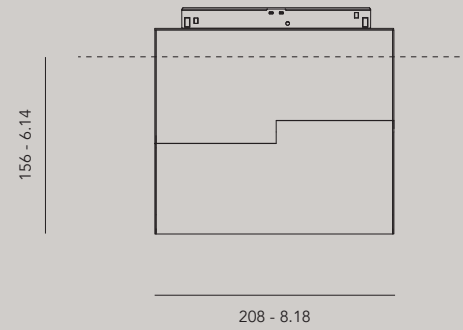

°knick medium

materials aluminum / PC
 weight 718 gr / 1.58 lb
 voltage 48 Vdc
 wattage 19W
 dimming DALI, 0-10V, 1-10V, switchDIM, Casambi

IP20

Order Code

10510.AA00.BBBB.CCC.DD knick medium
 10513.AA00.BBBB.CCC.DD knick medium monopoint