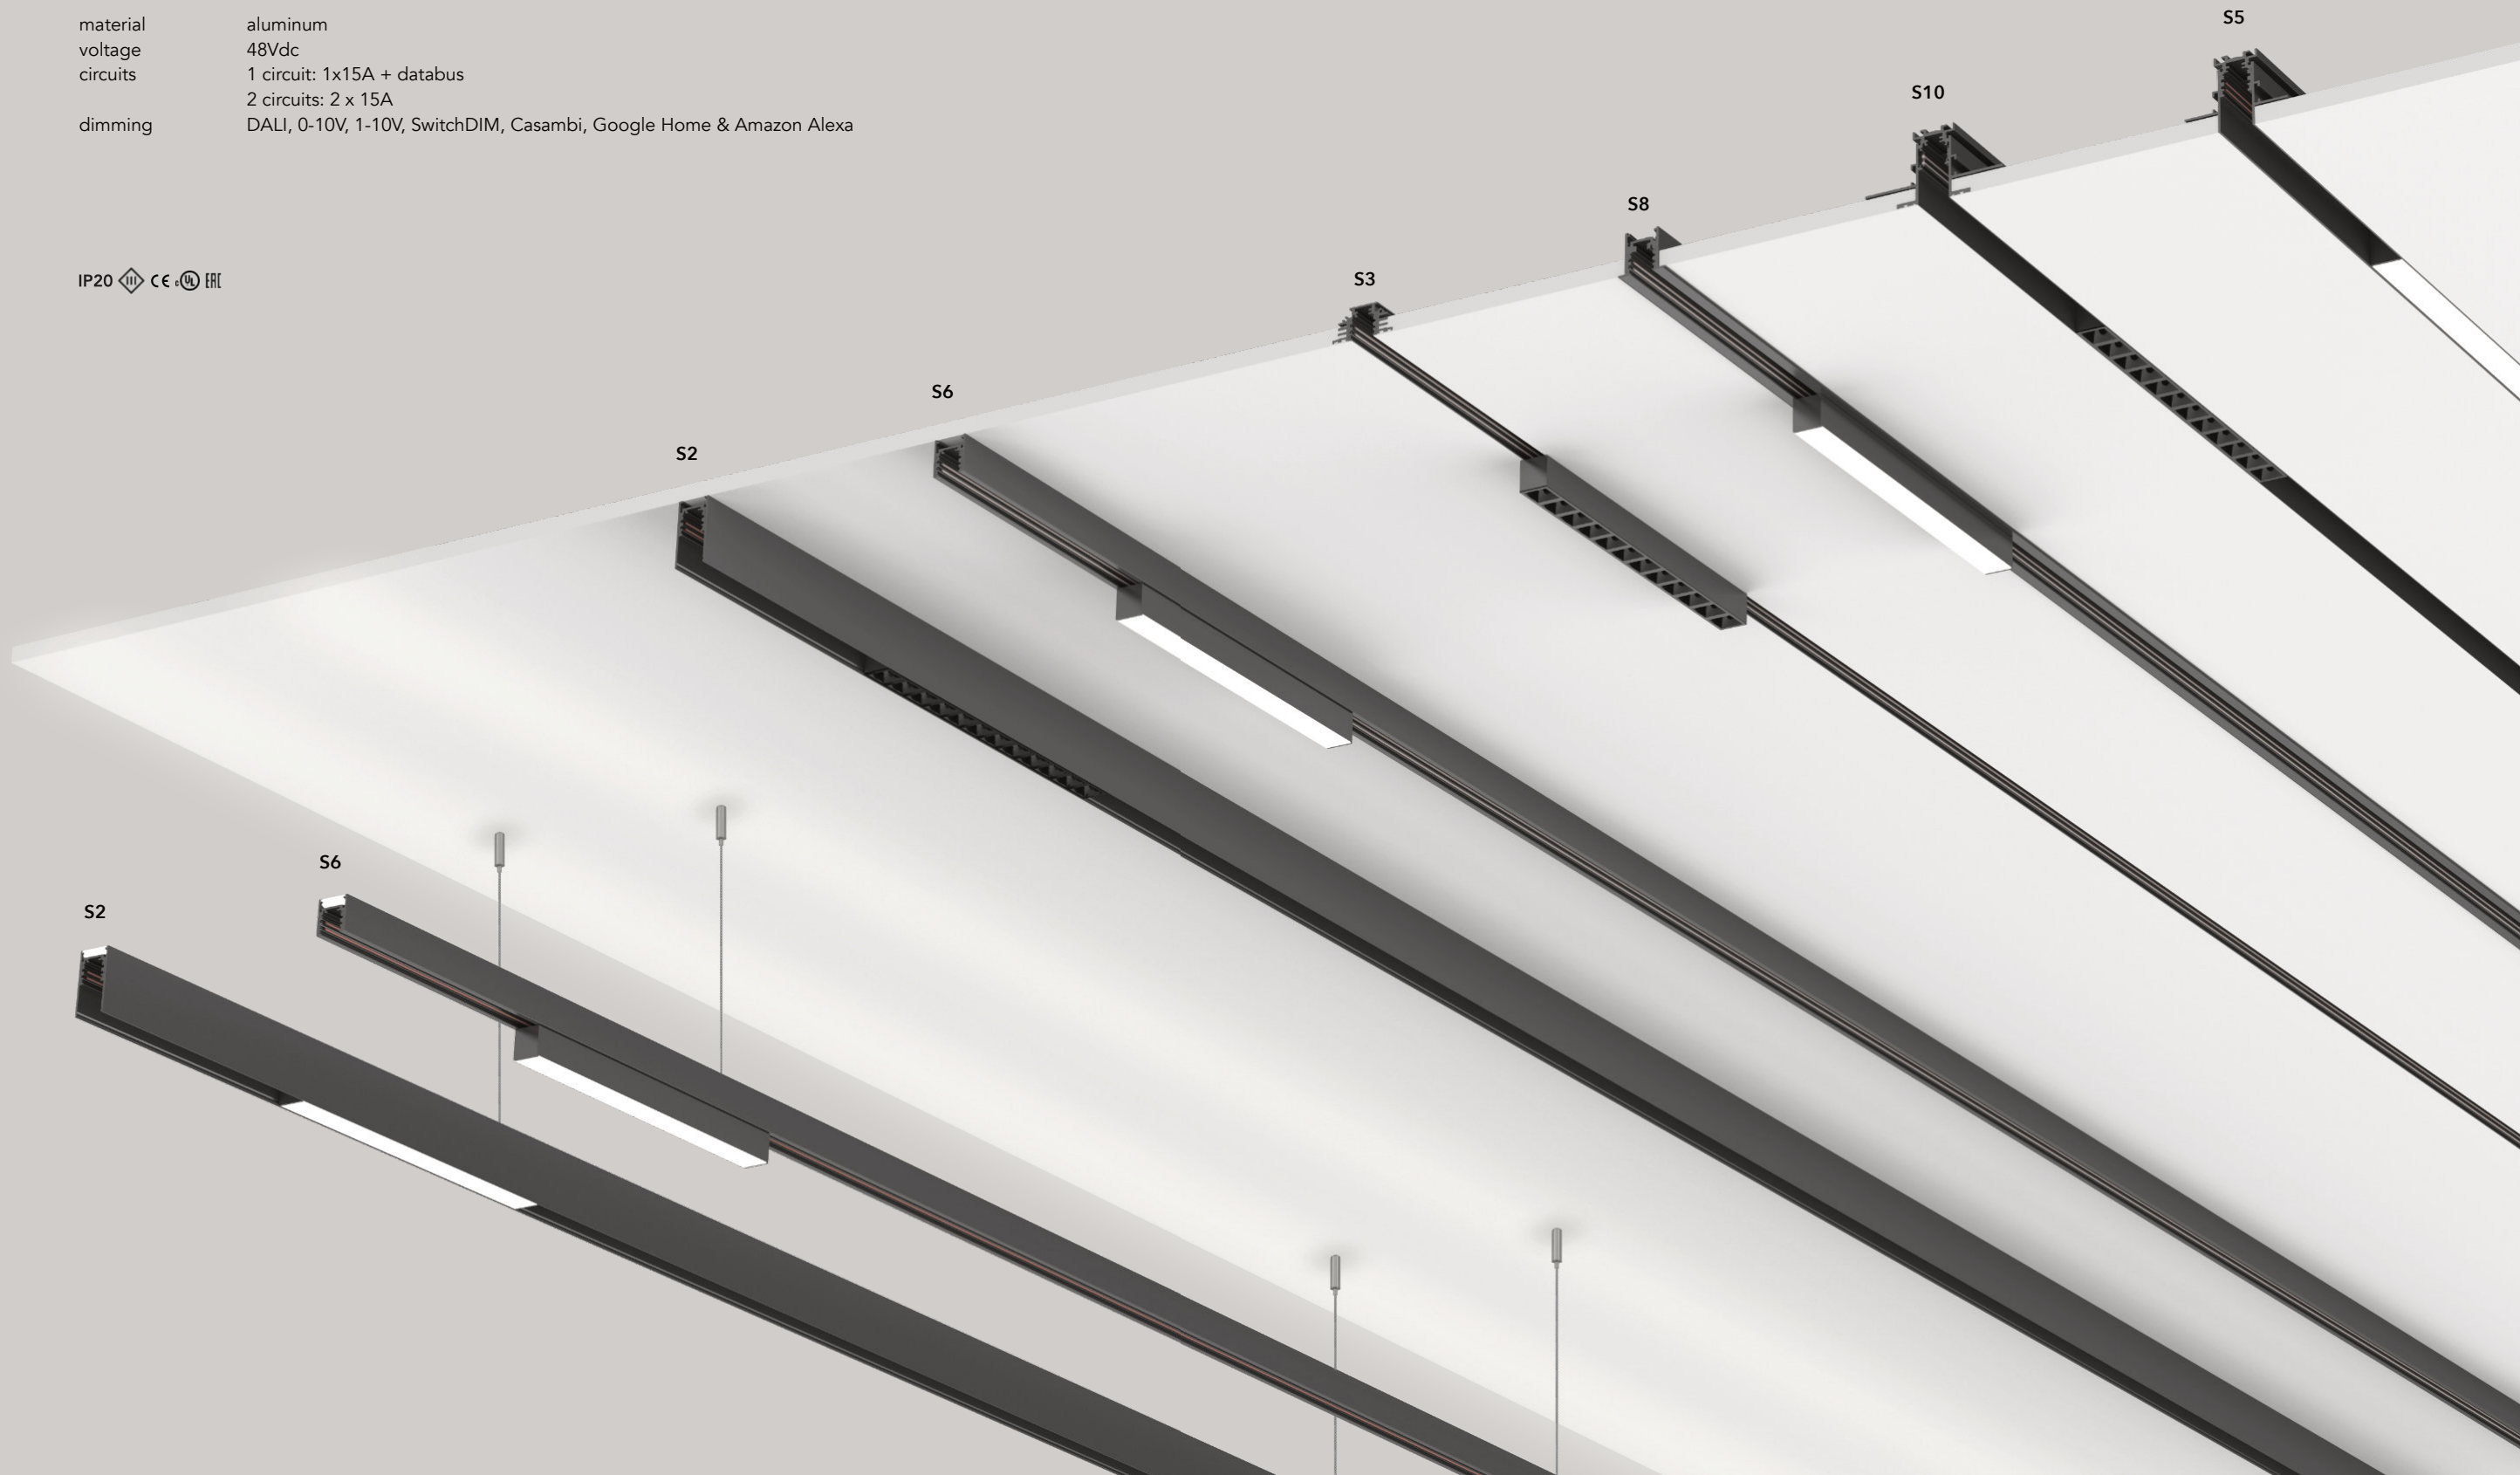

line.s

material aluminum
voltage 48Vdc
circuits 1 circuit: 1x15A + databus
2 circuits: 2 x 15A
dimming DALI, 0-10V, 1-10V, SwitchDIM, Casambi, Google Home & Amazon Alexa

IP20