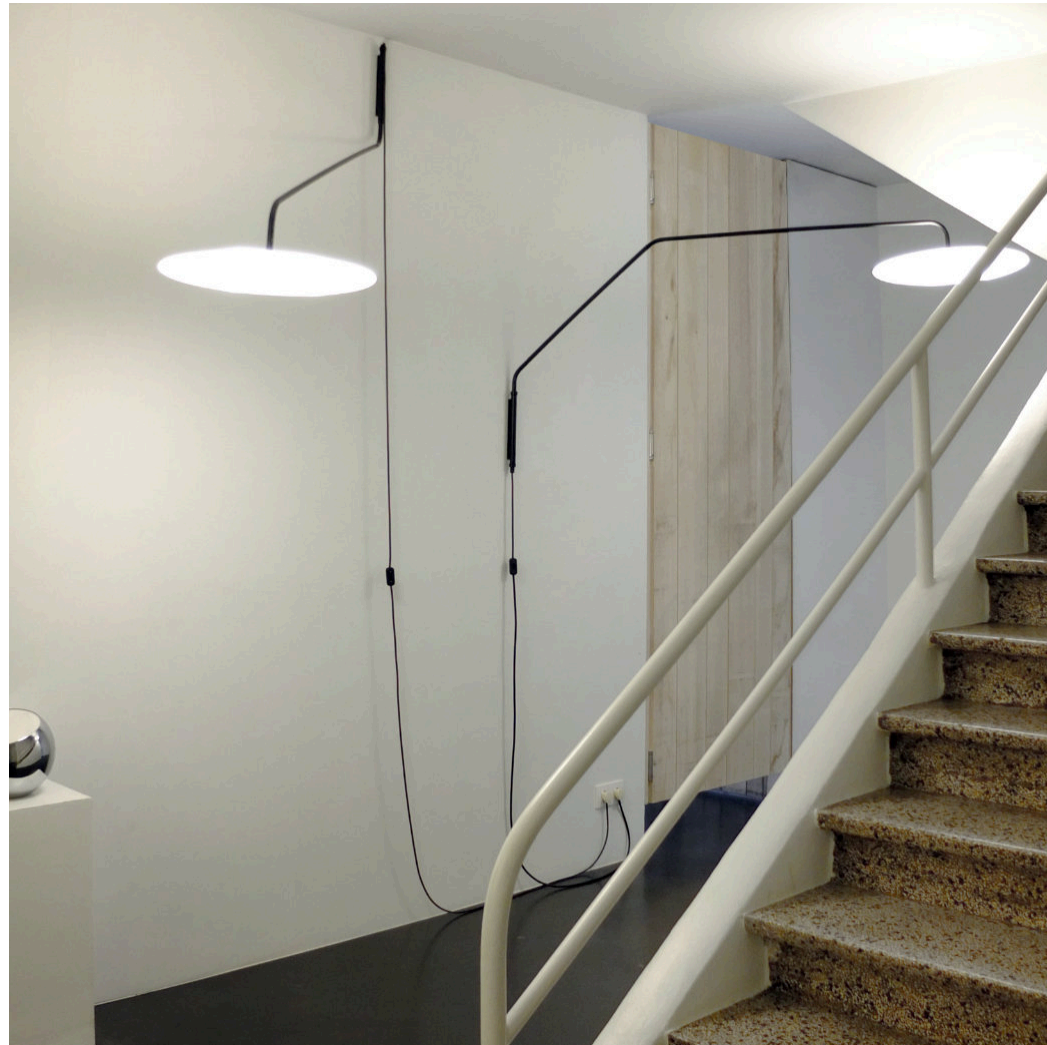

°fool moon wall 1 & 2 / Office hall, Hasselt - architect Lens°ass

°fool moon wall 2 / Depoortere, Hasselt - architect Lens°ass - photograph by Bieke Claessens

medium

h 18 / 0.70

1200
47.24

small

h 10 / 0.39