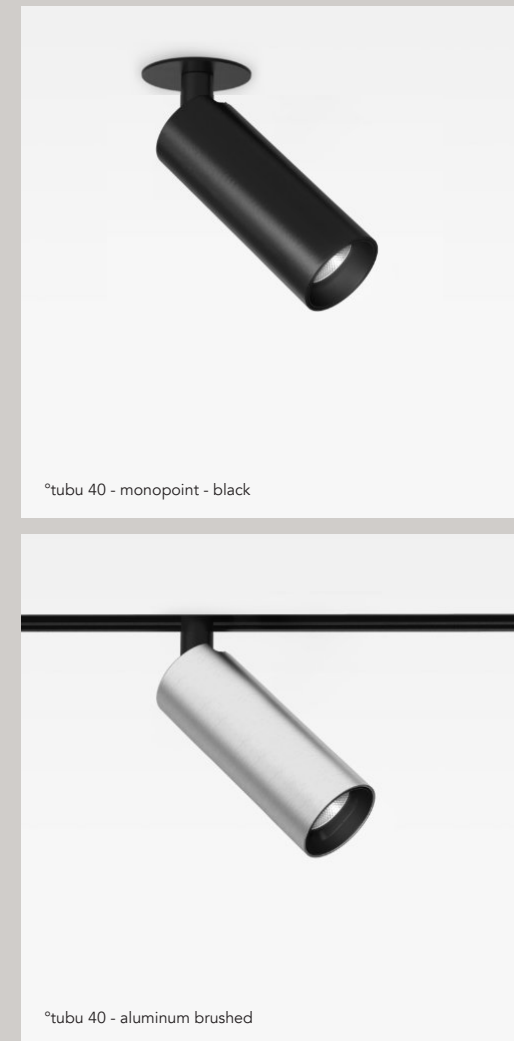

°tubu 40

materials aluminum / PC
weight 200gr / 0.44lb
voltage 48 Vdc
wattage 6,7 W
ugr <19
dimming DALI, 0-10V, 1-10V, switchDIM, Casambi

IP20

Order Code

- 31401.AA00.BBBB.CCC.DD tubu 40 for line.m1
- 31405.AA00.BBBB.CCC.DD tubu 40 for line.m5&6
- 31421.AA00.BBBB.CCC.DD double tubu 40 for line.m1
- 31425.AA00.BBBB.CCC.DD double tubu 40 for line.m5&6
- 11403.AA00.BBBB.CCC.DD tubu 40 monopoint

AA Finish

- 01 black
- 02 white
- 22 natural alu brushed
- 23 brass alu brushed
- 25 bronze alu brushed
- 26 dark bronze alu brushed
- 27 gun metal alu brushed
- 28 nickel alu brushed
- 32 copper alu brushed
- 03 painted custom NCS color

BBBB Light

- 9527 cri 95, 2700K
- 9530 cri 95, 3000K

CCC Optic

- 250 25°

Output*

420lm - 1970cd

DD Dimming

- ND no dimming
- DA dali (0/1-10V, switchDIM through interface)
- CA casambi

* Values for 3000K. Color temperature influences the lumen output. Download complete photometric data on our website.