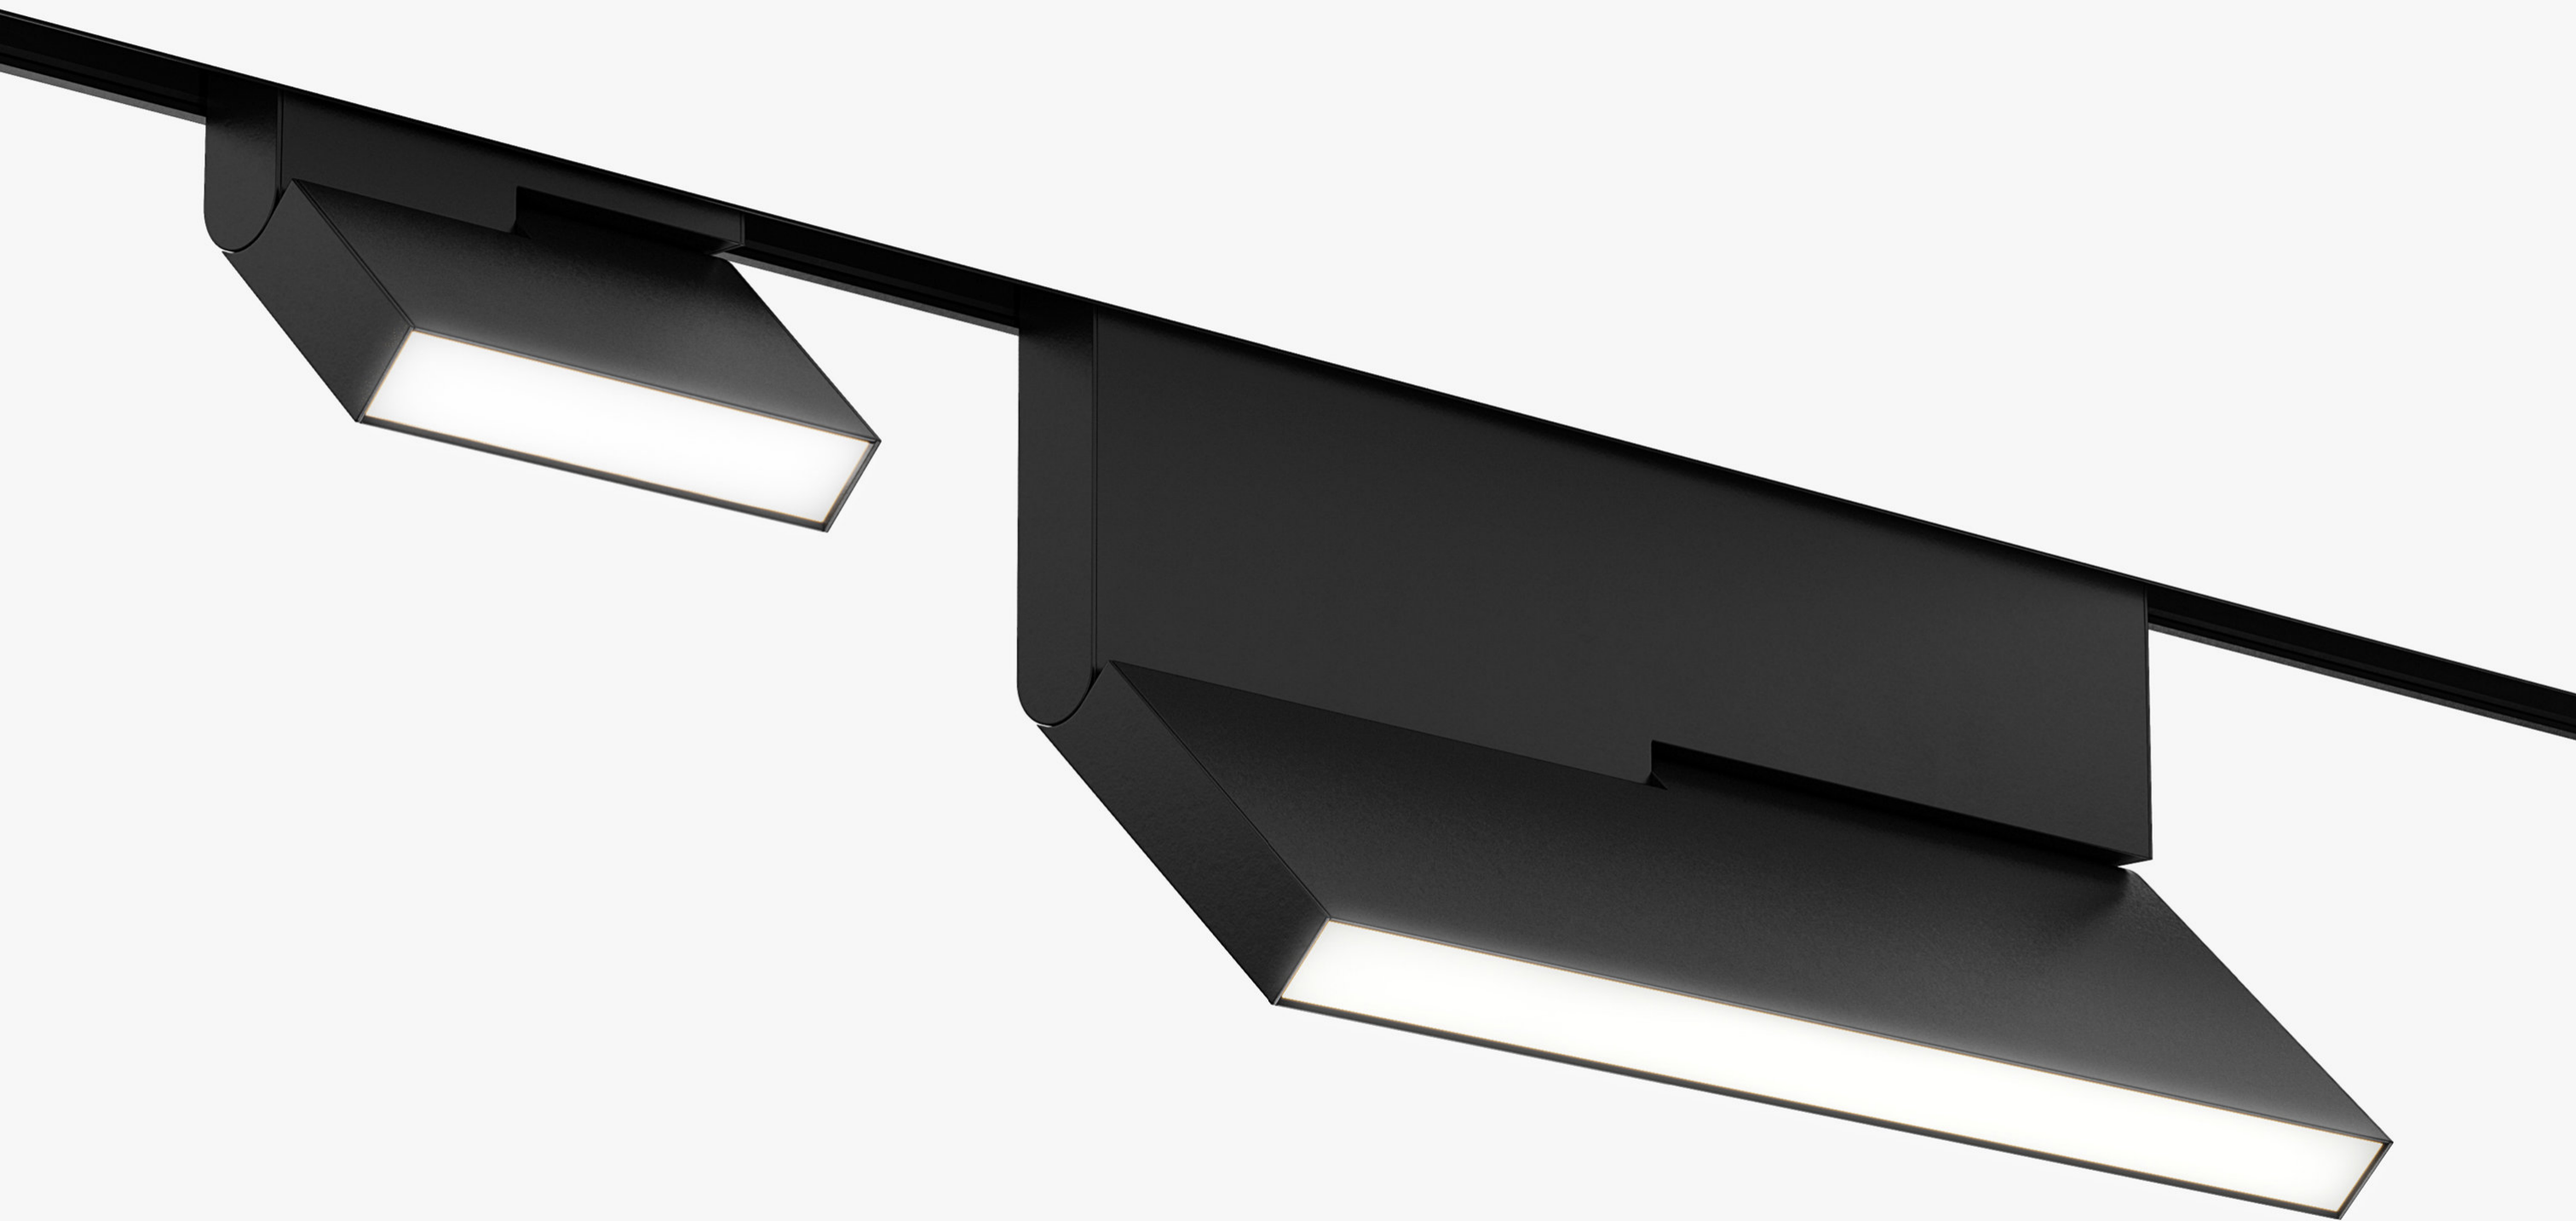

°knick °out °in / Glass Villa, Israel, design by Moos & Co, NY

°in / Glass Villa, Israel, design by Moos & Co, NY