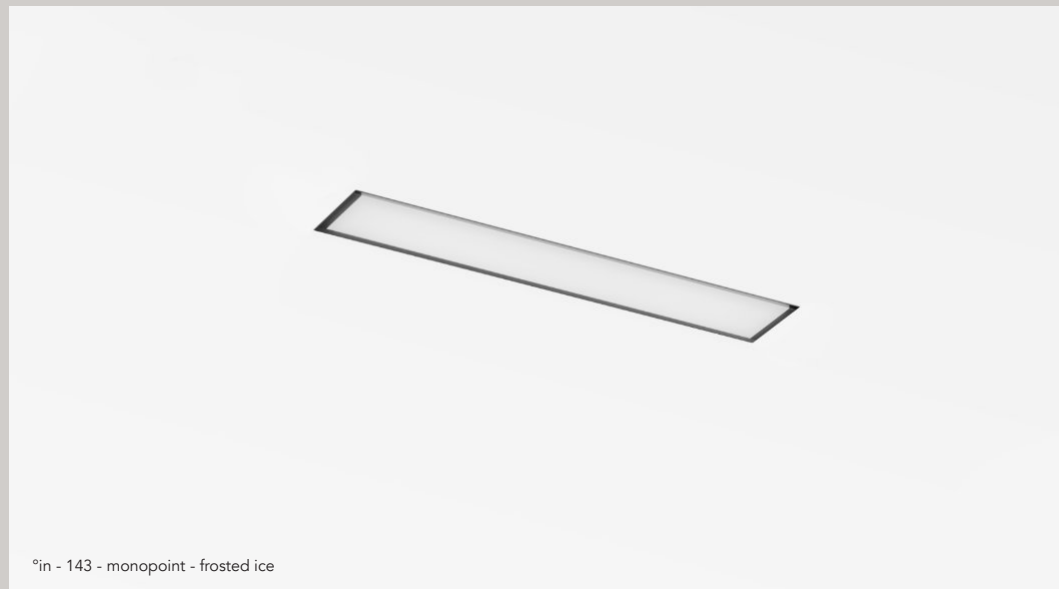

length (mm)	beam °	color K	CRI ra	candela cd	lumen lm	power W	efficacy lm/W	glare UGR
frosted ice								
143	106	3000	95	125	342,5	4,1	84	<30
286	106	3000	95	250	685	8,2	84	<30
572	106	3000	95	500	1370	16,4	84	<30
858	106	3000	95	750	2055	24,6	84	<30
1144	106	3000	95	1000	2740	32,8	84	<30
microprism								
143	90	3000	95	200	425	4,1	104	<30
286	90	3000	95	400	850	8,2	104	<30
572	90	3000	95	800	1700	16,4	104	<30
858	90	3000	95	1200	2550	24,6	104	<30
1144	90	3000	95	1600	3400	32,8	104	<30
frosted ice high output								
143	106	3000	95	248	700	8,4	83	<31
286	106	3000	95	496	1400	16,8	83	<31
microprism high output								
143	90	3000	95	420	910	8,4	108	<31
286	90	3000	95	840	1820	16,8	108	<31
spot								
143	20	3000	>95	2210	390	6,2	63	<11
286	20	3000	>95	4350	850	13	65	<11
572	20	3000	>95	8700	1700	26	65	<11
858	20	3000	>95	13050	2550	39	65	<11
1144	20	3000	>95	17400	3400	52	65	<11
143	35	3000	>95	890	400	6,2	65	<15
286	35	3000	>95	2040	880	13	68	<15
572	35	3000	>95	4080	1760	26	68	<15
858	35	3000	>95	6120	2640	39	68	<15
1144	35	3000	>95	8160	3520	52	68	<15
143	60	3000	>95	510	340	6,2	55	<16
286	60	3000	>95	790	750	13	58	<16
572	60	3000	>95	1580	1500	26	58	<16
858	60	3000	>95	2370	2250	39	58	<16
1144	60	3000	>95	3160	3000	52	58	<16
spot high output								
143	20	3000	>95	3100	595	9	66	<11
286	20	3000	>95	6200	1190	18	66	<11
143	35	3000	>95	1420	550	9	61	<15
286	35	3000	>95	2840	1100	18	61	<15
143	60	3000	>95	735	550	9	61	<16
286	60	3000	>95	1470	1100	18	61	<16

Order Code

- 10701.AA00.BBBB.CCC.DD in 143 mm
- 10702.AA00.BBBB.CCC.DD in 143 mm high output
- 10703.AA00.BBBB.CCC.DD in 143 mm monopoint
- 10704.AA00.BBBB.CCC.DD in 143 mm monopoint high output
- 10711.AA00.BBBB.CCC.DD in 286 mm
- 10712.AA00.BBBB.CCC.DD in 286 mm high output
- 10713.AA00.BBBB.CCC.DD in 286 mm monopoint
- 10714.AA00.BBBB.CCC.DD in 286 mm monopoint high output
- 10721.AA00.BBBB.CCC.DD in 572 mm
- 10723.AA00.BBBB.CCC.DD in 572 mm monopoint
- 10731.AA00.BBBB.CCC.DD in 858 mm
- 10741.AA00.BBBB.CCC.DD in 1144 mm

Other lengths on request (a multiple of 286 mm)

AA Finish

- 01 black
- 02 white

BBBB Light

- 9527 cri >95, 2700K
- 9530 cri >95, 3000K
- 9540 cri >95, 4000K - on request
- 90TW cri >90, tunable white - on request only for frosted ice & microprism

CCC Optic

- 001 frosted ice
- 002 microprism
- 205 20° **black glossy** louvre
- 355 35° black glossy louvre
- 605 60° black glossy louvre
- 206 20° **black matt** louvre
- 356 35° black matt louvre
- 606 60° black matt louvre
- 207 20° **white matt** louvre
- 357 35° white matt louvre
- 607 60° white matt louvre

DD Dimming

- ND no dimming
- DA dali (0/1-10V, switchDIM, Casambi through interface)
- CA casambi control

Accessories

- 10108 line S plasterkit in 143 mm
- 10109 line S plasterkit in 286 mm
- 10110 line S plasterkit in 572 mm