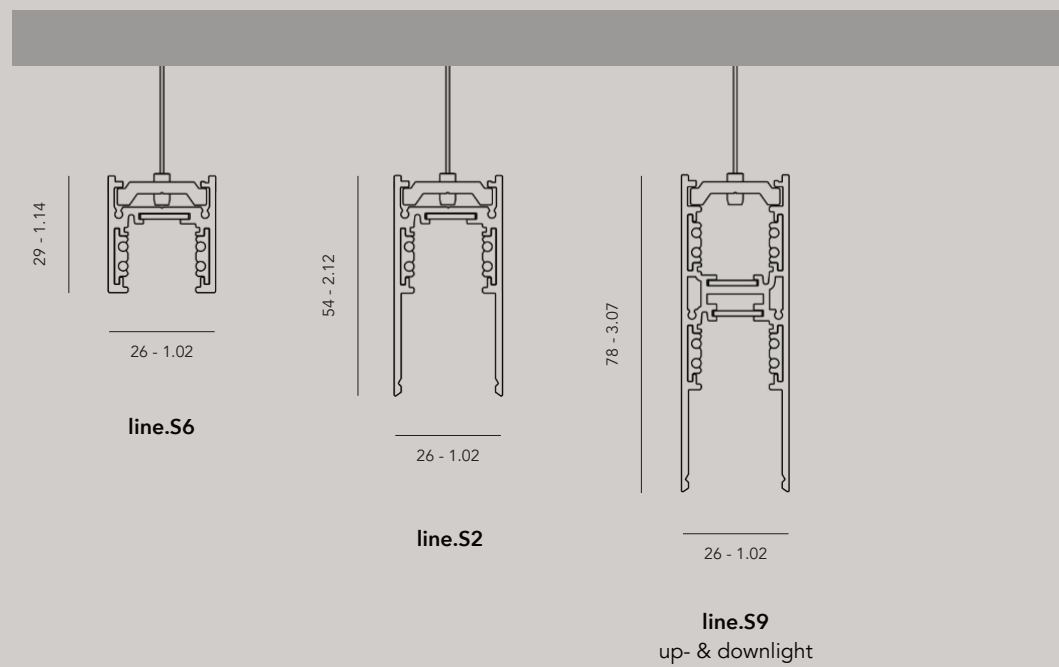

line.s

Surface mount

Pendant

Recessed

Order Code

- 10002.AA00.BBBB line.S2
- 10003.AA00.BBBB line.S3
- 10005.AA00.BBBB line.S5
- 10006.AA00.BBBB line.S6
- 10008.AA00.BBBB line.S8
- 10009.AA00.BBBB line.S9 pendant
- 10010.AA00.BBBB line.S10
- 10014.AA00.BBBB line.S14
- 10052.AA00.BBBB line.S2 pendant
- 10056.AA00.BBBB line.S6 pendant
- 10062.AA00.BBBB line.S2 pendant uplight

AA Finish

- 01 black
- 02 white
- 22 aluminum brushed (only S2)
- 23 brass alu brushed (only S2)
- 25 bronze alu brushed (only S2)
- 26 dark bronze alu brushed (only S2)

BBBB Length

- 0300 300 mm
- 0500 500 mm
- 1000 1000 mm
- 2000 2000 mm
- 3000 3000 mm
- xxxx xxxx mm (custom length)