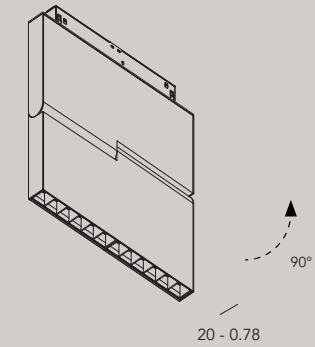

°knick medium

materials aluminum / PC
 weight 718 gr / 1.58 lb
 voltage 48 Vdc
 wattage 19W
 dimming DALI, 0-10V, 1-10V, switchDIM, Casambi

IP20

Order Code

10510.AA00.BBBB.CCC.DD knick medium
 10513.AA00.BBBB.CCC.DD knick medium monopoint