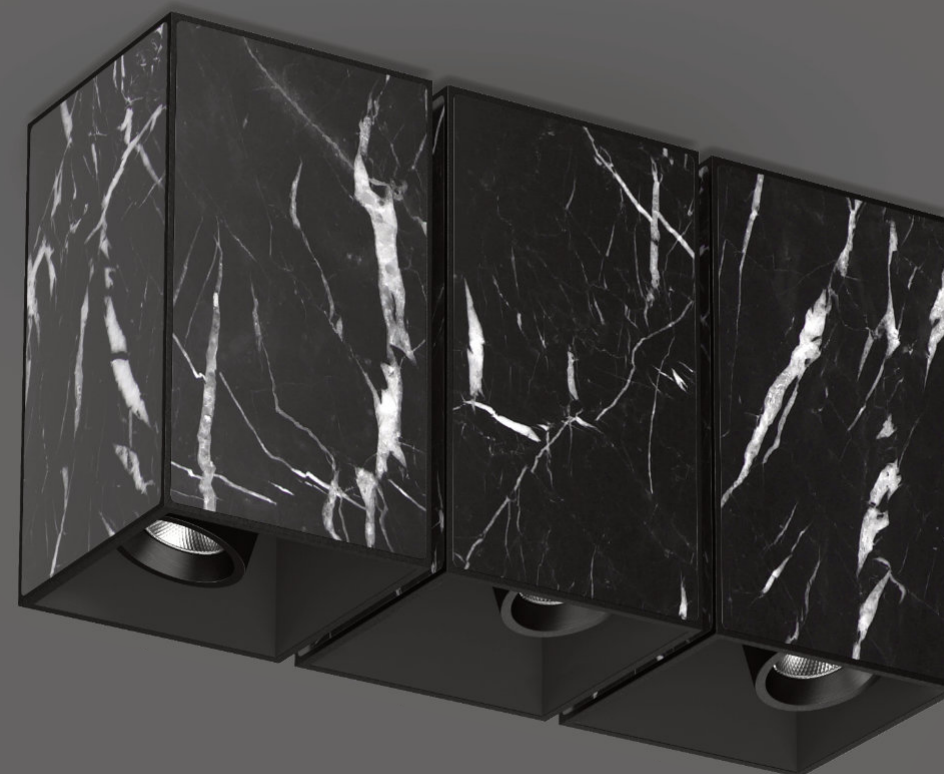

Unique & Timeless

Each Nero Marquina marble plate is unique and created by nature over 100 million years ago. Marble is known for its timeless and luxurious look offering you an exclusive product.

Modular

Easy connection system for multiple modules.

Light module

directable LED spot with different options of light beam and colour.

Antiglare design

results in an UGR below 19 offering a good visual comfort.

Different finishes with premium materials