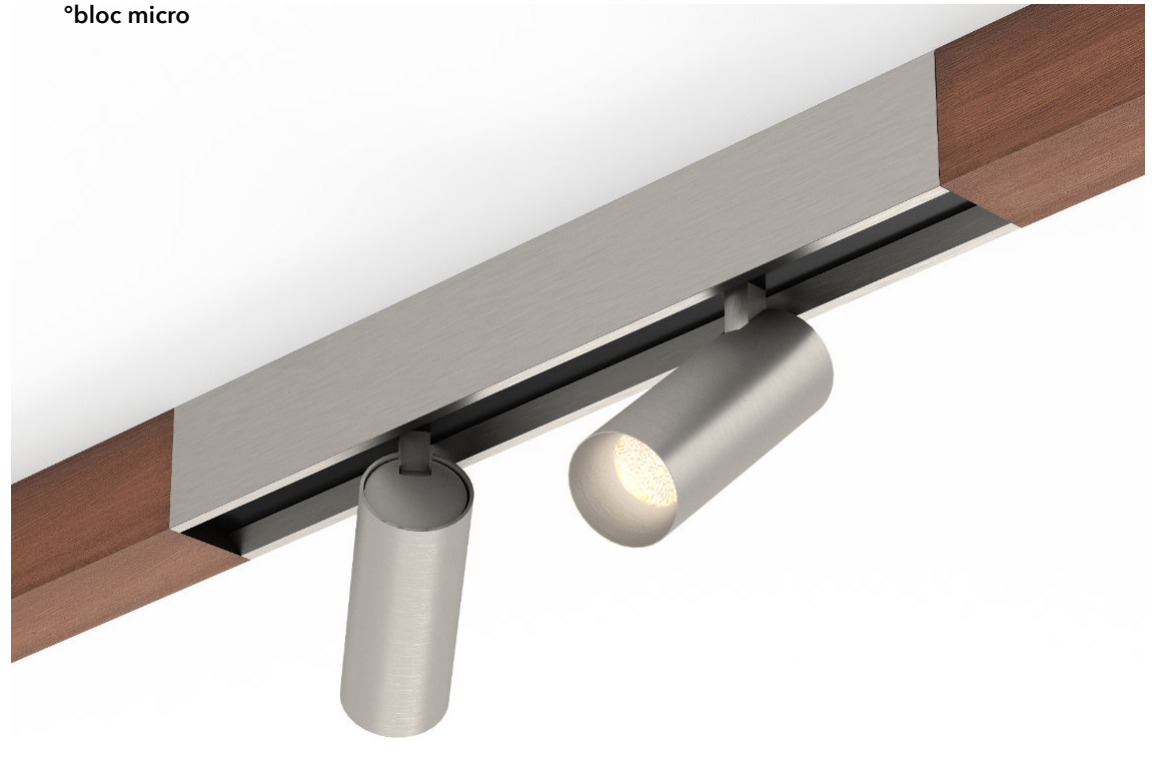

Available as modular elements, monopoint or profile.

blocline micro with tubu 30 & reflector

°bloc micro

scale 1/1 on print

30 - 1.18

37- 1.45

Choose your combination of wood and metal, define your layout, and set your light accents, precisely as you want them.

Modules are available with opal diffused light, double spot configurations, or UGR-controlling reflectors.

Even a 240V power connection is discreetly integrated into the slim profile, making bloc ideal for surface-mounted applications.