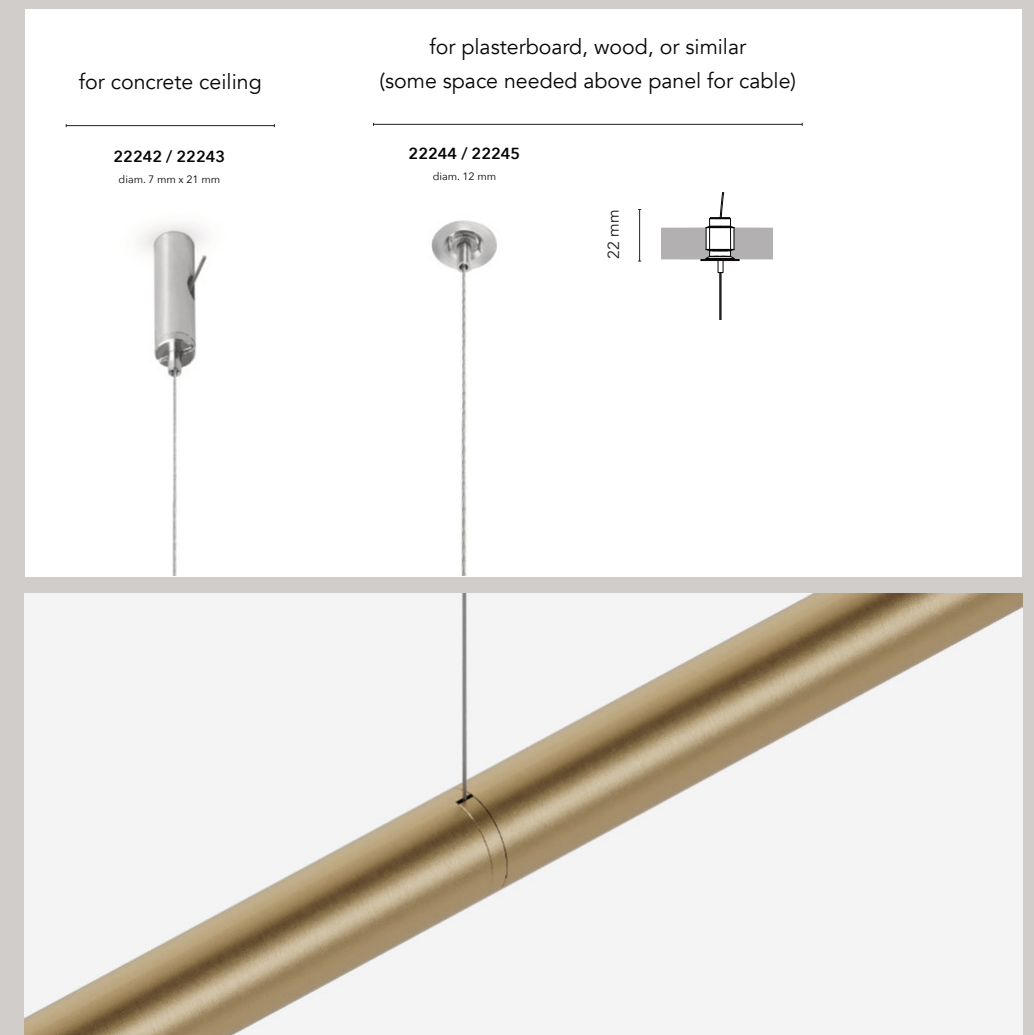

Quantity of suspensions depends on the custom configuration.
Eden Design defines the quantity needed. In general every one or two joints, a suspension is needed.