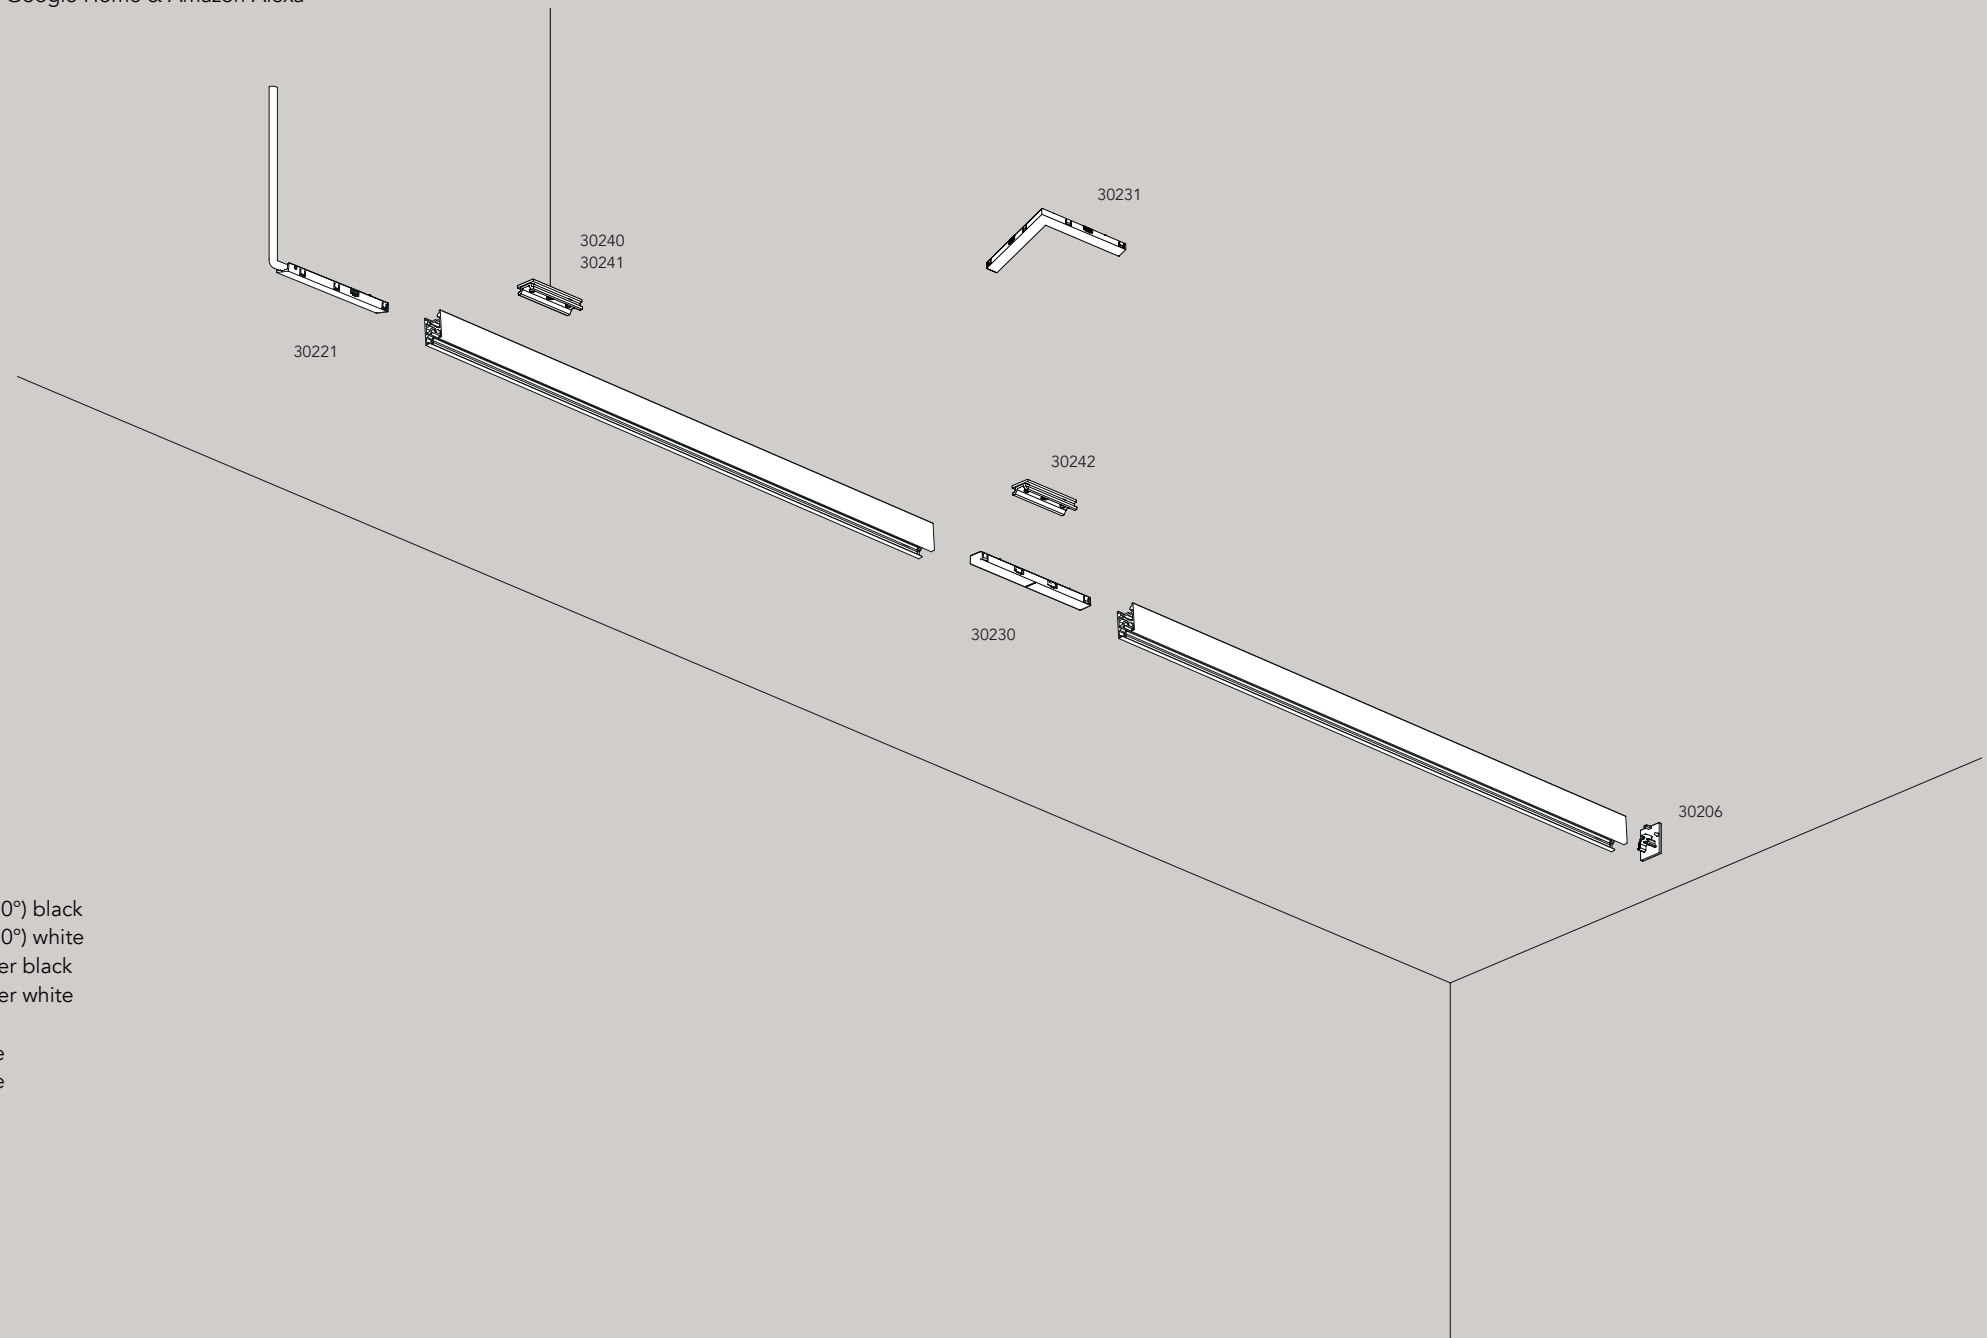

30240 long suspension bracket m6 - 2m steel cable
 30241 long suspension bracket m6 - 6m steel cable
 30242 long mechanical joint connector for m6

30271.0100 cover profile 1000mm for m5&6 black
 30271.0200 cover profile 1000mm for m5&6 white
 30272.0100 cover profile 2000mm for m5&6 black
 30272.0200 cover profile 2000mm for m5&6 white
 30273.0100 cover profile 3000mm for m5&6 black
 30273.0200 cover profile 3000mm for m5&6 white