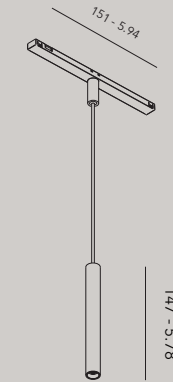

°drop

materials	aluminum / PC
weight	100gr / 1.32lb
voltage	48 Vdc
wattage	4 W
ugr	<19
dimming	DALI, 0-10V, 1-10V, switchDIM, Casambi, Google Home & Amazon Alexa

IP20

Order Code

21800.AA00.BBBB.CCC.DD drop pendant

AA Finish

01	black
02	white
22	natural alu brushed
23	brass alu brushed
25	bronze alu brushed
26	dark bronze alu brushed
27	gun metal alu brushed
28	nickel alu brushed
32	copper alu brushed
03	painting custom NCS color

BBBB Light

9527	cri 95, 2700K
9530	cri 95, 3000K

CCC Optic

CCC	Optic	Output*
300	30°	670lm - 1550cd
450	45°	700lm - 1070cd
600	60°	690lm - 811cd

DD Dimming

ND	no dimming
DA	dali (0/1-10V, switchDIM through interface)
CA	casambi

* Values for 3000K. Color temperature influences the lumen output.
Download complete photometric data on our website.