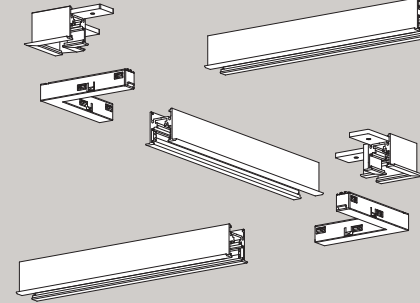

LINE.S8

10222 Electrical Joint Connector Adjustable Corner

10260 Mounting Bracket