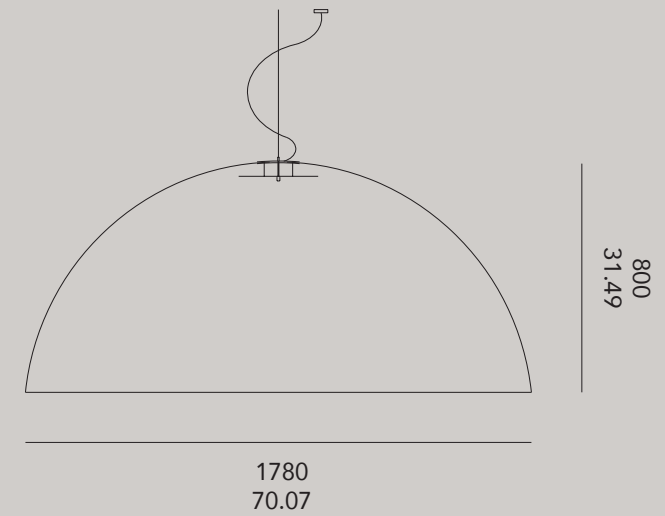

°sphere large / b&b moka & vanille, Heusden-Zolder - moka-projects

°sphere large 178

SPH.L.127.000	1 x E27 socket - excl lamp
SPH.L.227.000	2 x E27 socket - excl lamps
SPH.L.327.000	3 x E27 socket - excl lamps
SPH.L.427.000	4 x E27 socket - excl lamps
SPH.L.1LED.10V	1 x LED module 3000lm cri90+, 37,5W, dimmable (1-10V)*
SPH.L.1LED.DAL SPH.	1 x LED module 3000lm cri90+, 37,5W, dimmable (DALI)*
L.3LED.PHA	3 x LED module 3750lm cri90+, 46,5W, dimmable (phase cut)*
SPH.L.3LED.10V	3 x LED module 9000lm cri90+, 112,5W, dimmable(1-10V)*
SPH.L.3LED.DAL	3 x LED module 9000lm cri90+, 112,5W, dimmable(DALI)*
SPH.L.LEDV2.DAL	1 x LED disc 4000lm, 3000K
	*3000K, 2700K Warm white on request
PLX.SPH.50	coverplate diffuser plexi 50 cm Ø

material: ABS plastic, optional RAL colors / gold leaf both inside and out - weight: 25,5 kg / 899,48 oz
included : 2 m cable, ceiling rose and suspension - 230VAC - max 250W