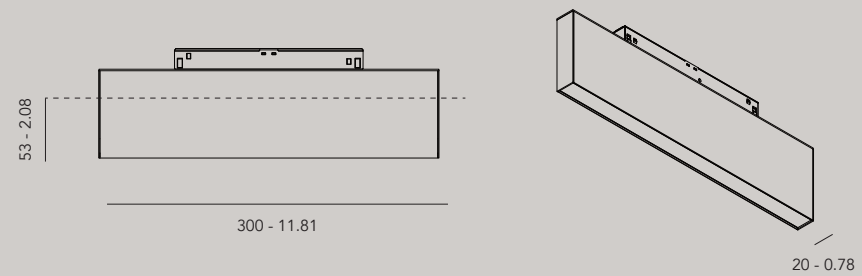

Accessories
 10107 line S plasterkit dot turn

* Values for 3000K. Color temperature influences the lumen output. Download complete photometric data on our website.

°out

materials aluminum / PC
 weight 510gr / 1.12lb
 voltage 48 Vdc
 wattage 19W
 dimming DALI, 0-10V, 1-10V, switchDIM, Casambi