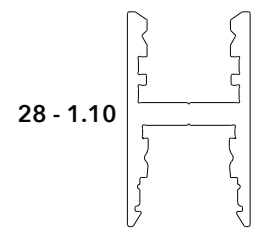

28 - 1.10

16 - 0.63