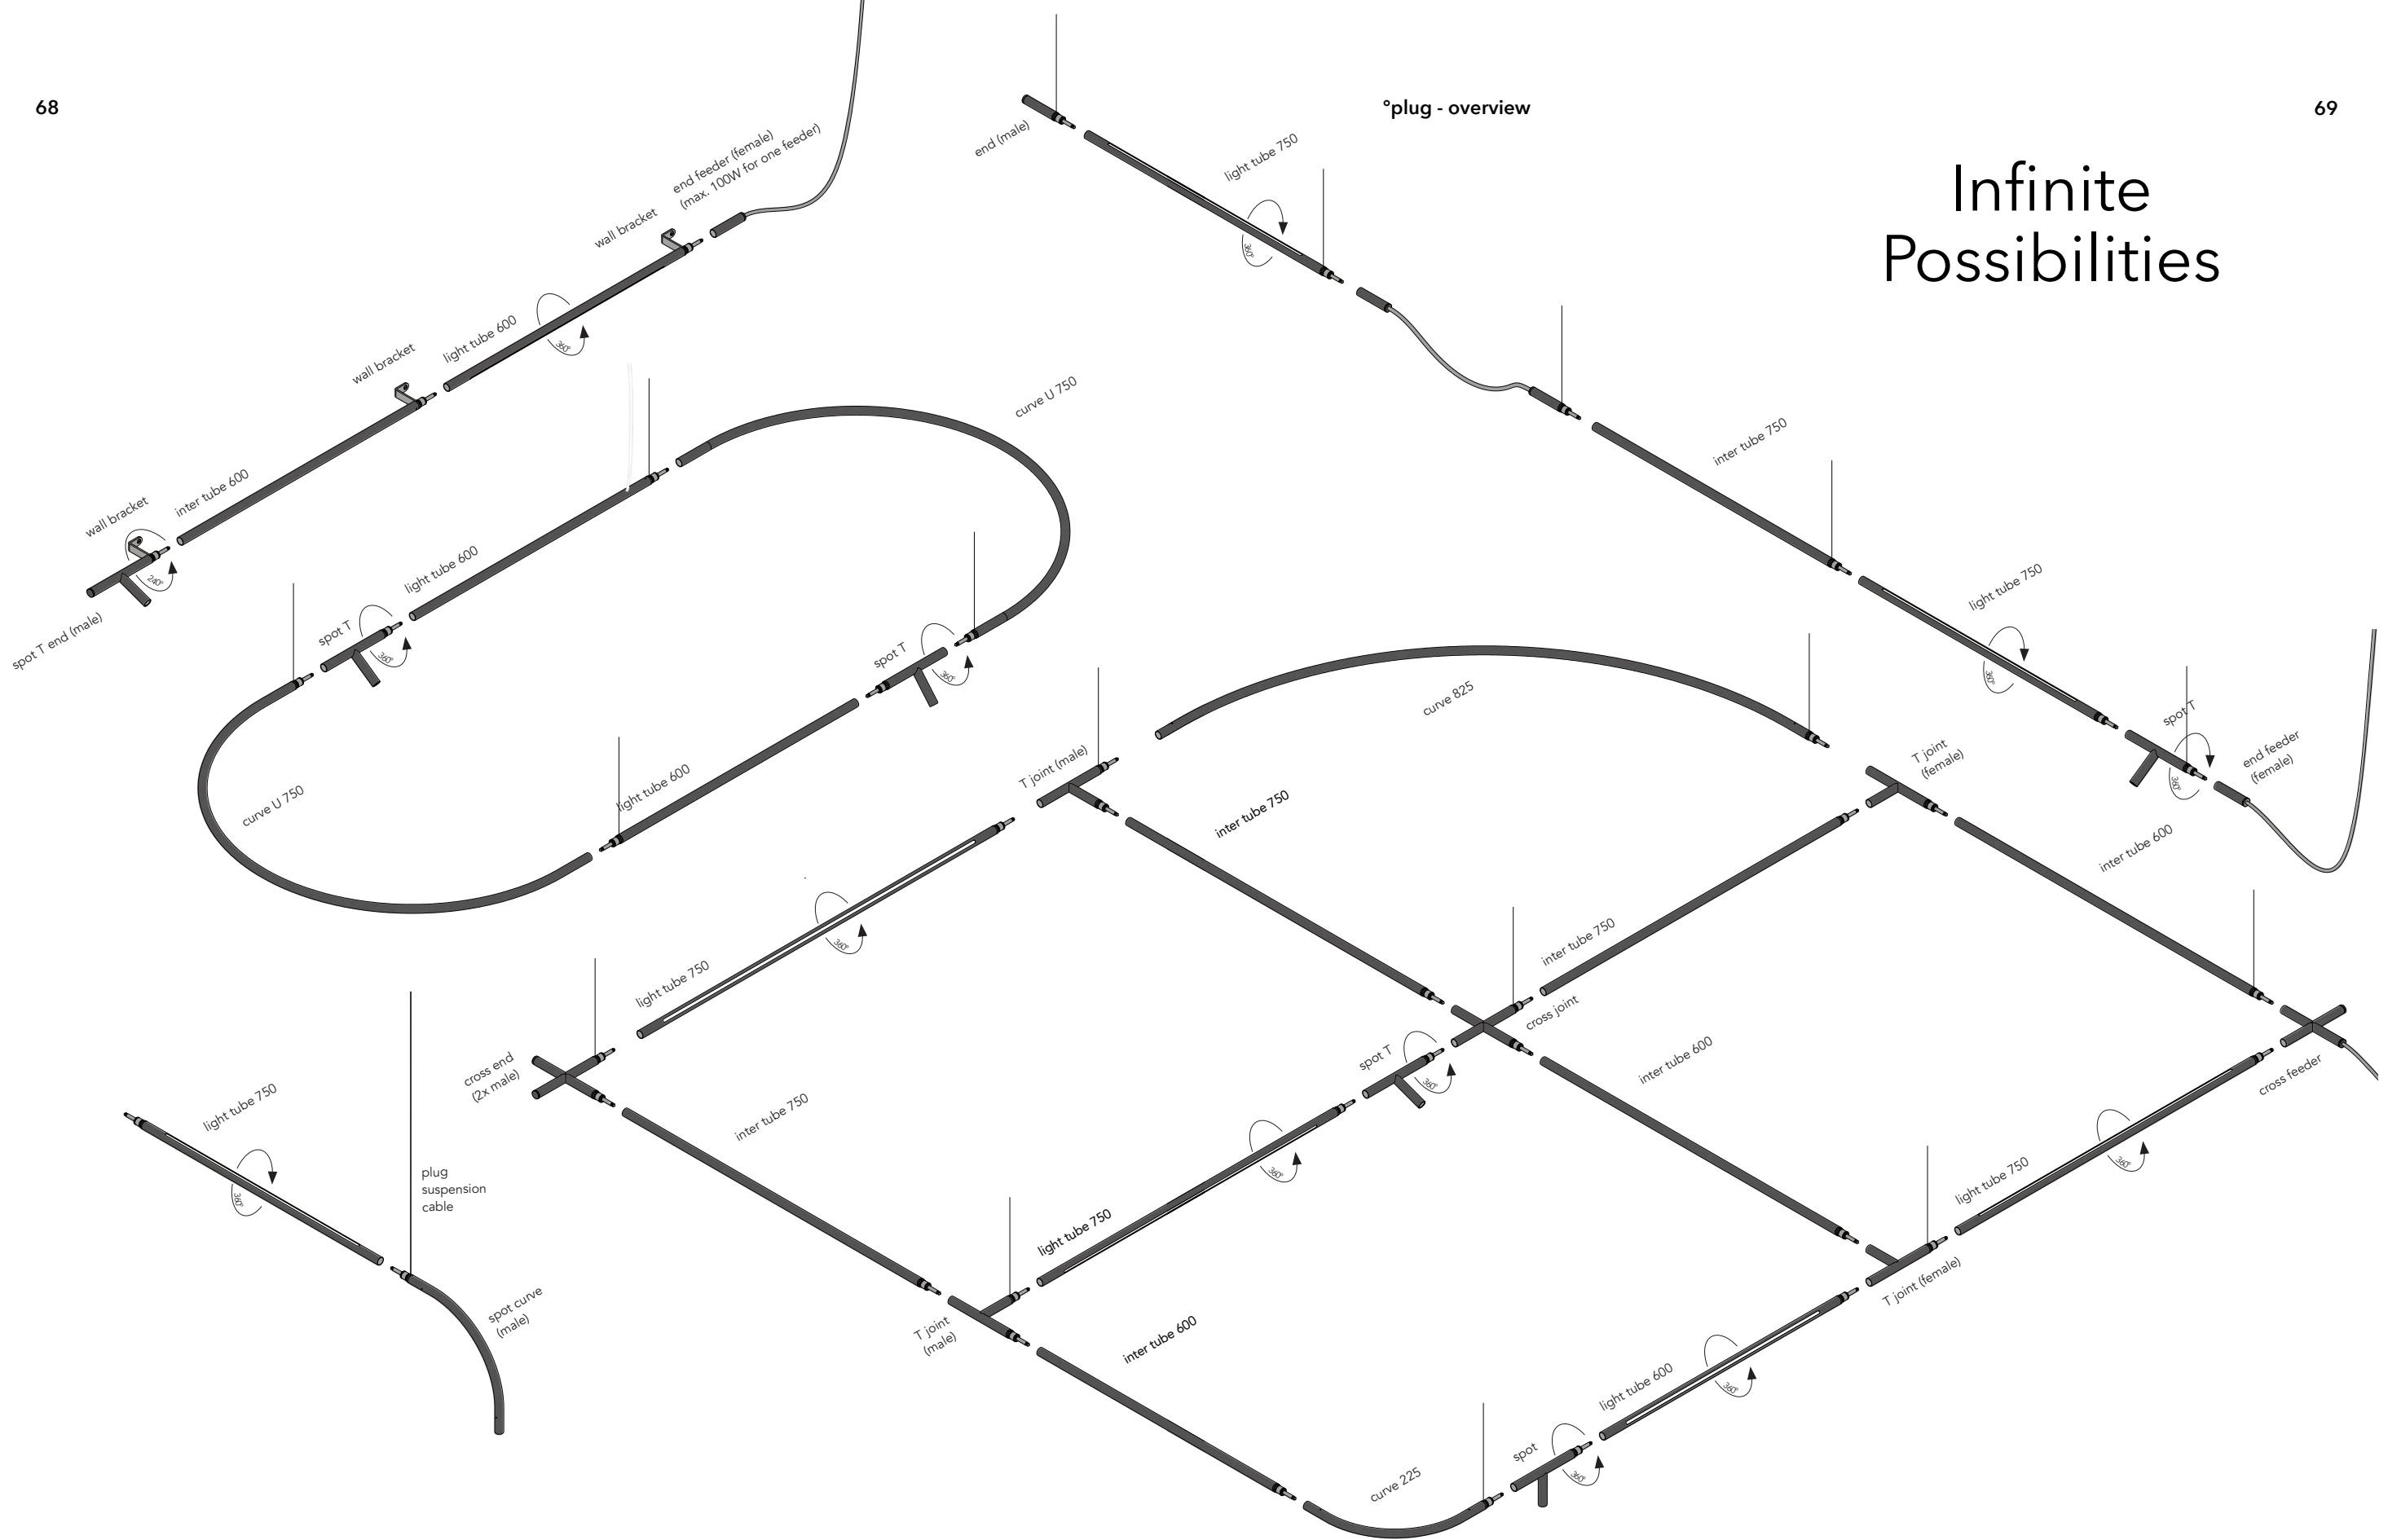

°plug - overview

Infinite Possibilities