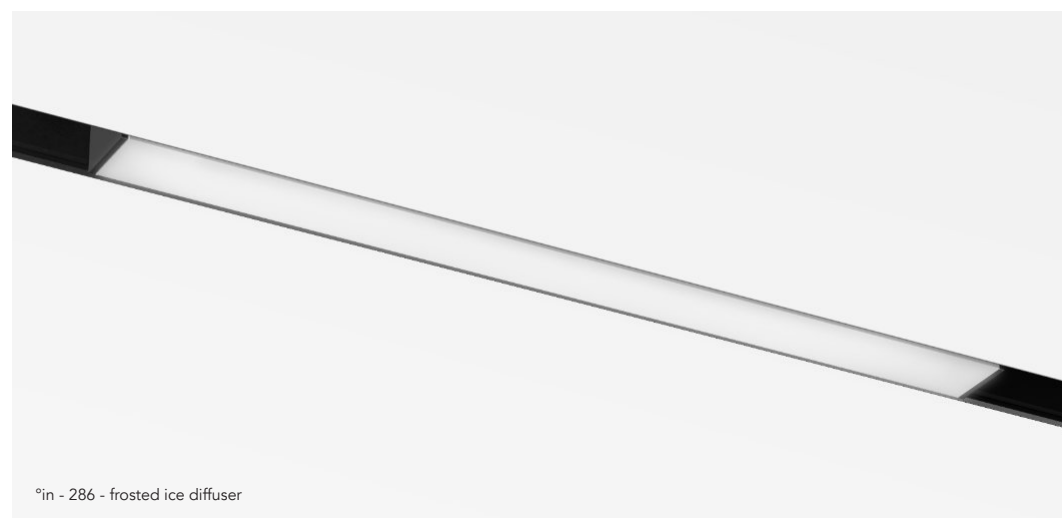

°in

materials aluminum / PC
weight 175gr - 0,38lb for 286 mm
voltage 48 Vdc
dimming DALI, 0-10V, 1-10V, switchDIM, Casambi

IP20 ENEC

Length
mm - inch

1144 - 45.03		| 20 - 0.78
858 - 33.77		
572 - 22.51		
286 - 11.25		
143 - 5.62