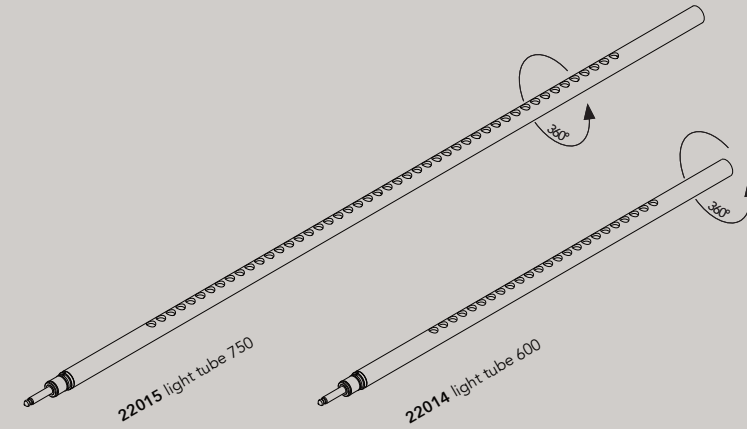

°light tube spot

materials aluminum
weight 315 - 380 gr
voltage 24 Vdc
wattage 5W - 10W
dimming push, dali, 0/1-10V, casambi

IP20 CE ENEC

Order Code

22014.AA00.BBBB.CCC.DD spot tube 450

22015.AA00.BBBB.CCC.DD spot tube 750

AA	Finish
21	black alu brushed
22	natural alu brushed
23	brass alu brushed
25	bronze alu brushed
26	dark bronze alu brushed
27	gun metal alu brushed
28	nickel alu brushed
32	copper alu brushed
03	painting custom NCS color

BBBB	Light
9527	cri >95, 2700K
9530	cri >95, 3000K

CCC	Diffuser
001	frosted ice opal

DD	Mounting
00	suspension ring
01	bracket 62 mm
02	bracket 100 mm