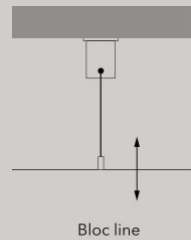

° suspension

Steel cable suspension surface (adjustment height at fixture)