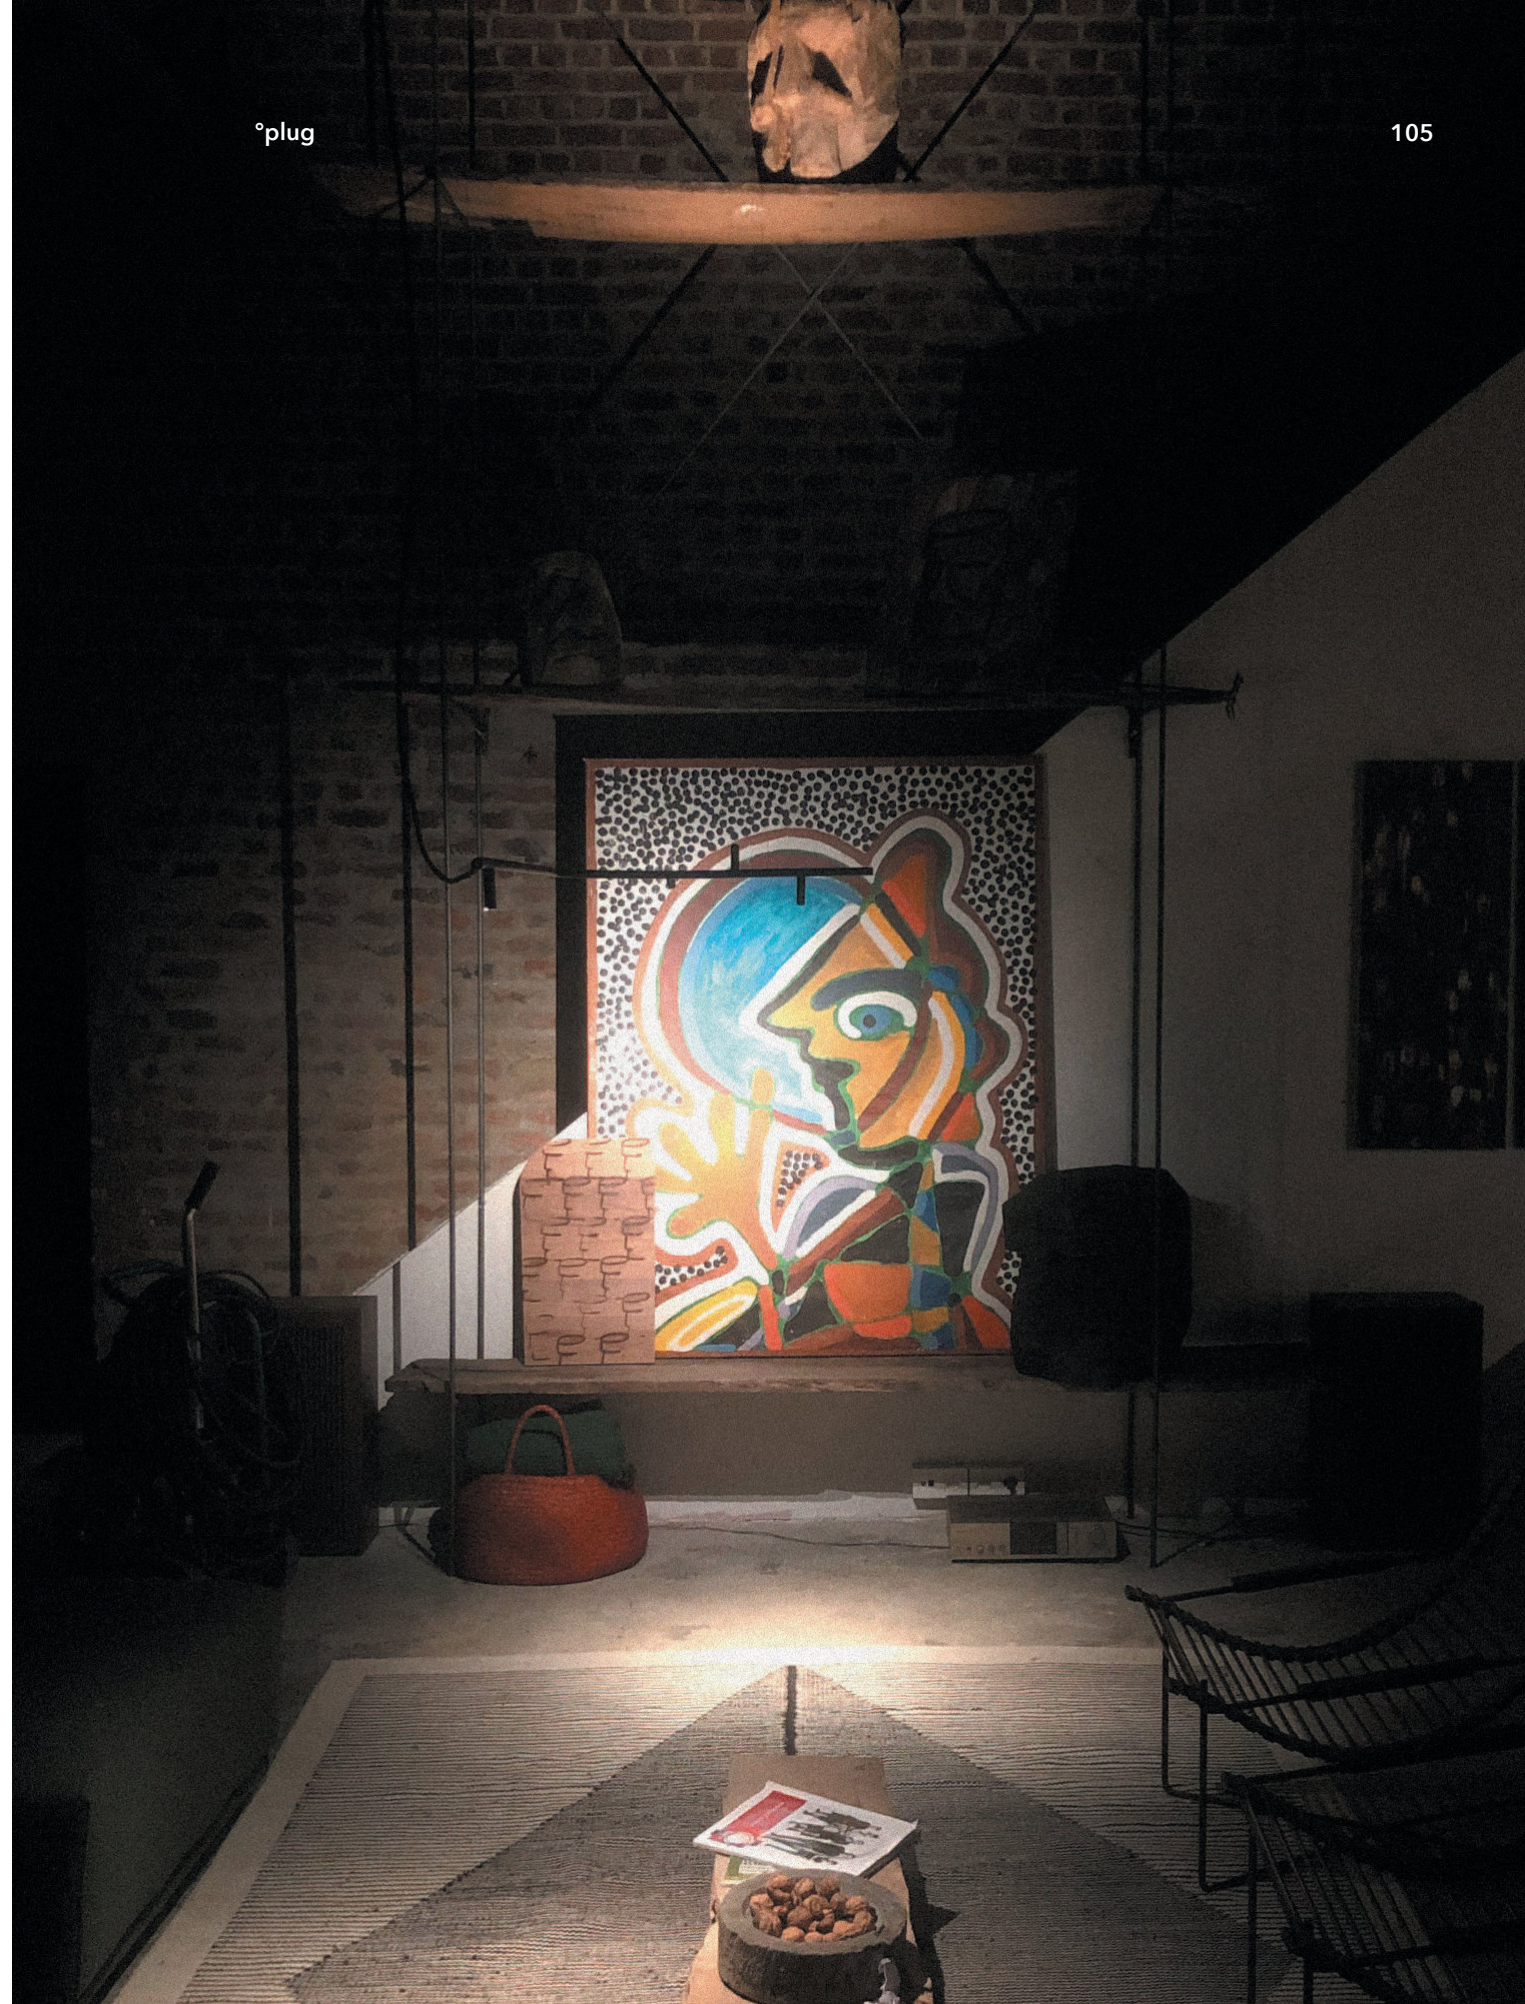

Presentation °plug - Henry van de Velde Award - winner '23

Project Japan - architect Hishida - photograprer Hishida Corp

Bracket for wall or ceiling

Suspension for Ceiling

L - configuration (Brewery de Es, Jeuris-Jordens)