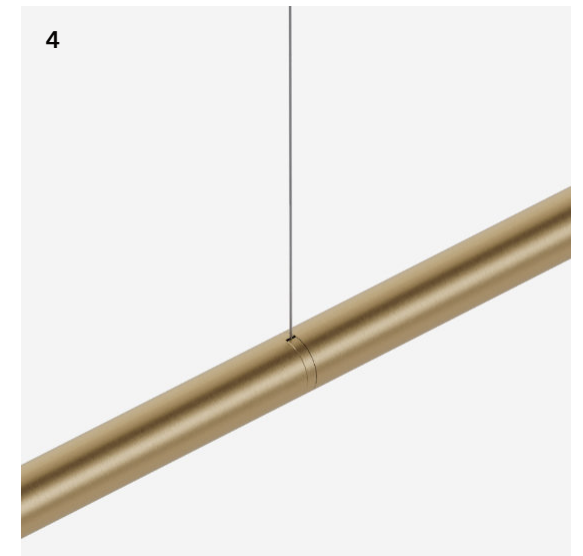

°plug

°spot curve

Up to 200 lumen

Wall mounted

wall & pending configuration (Brewery de Es, Jeuris-Jordens)

Ceiling mount with long brackets 100mm

U750 curve with spot & light tube - brass finish

°plug

Presentation °plug - Henry van de Velde Award - winner '23

Project Japan - architect Hishida - photograprer Hishida Corp

Bracket for wall or ceiling

Suspension for Ceiling

L - configuration (Brewery de Es, Jeuris-Jordens)