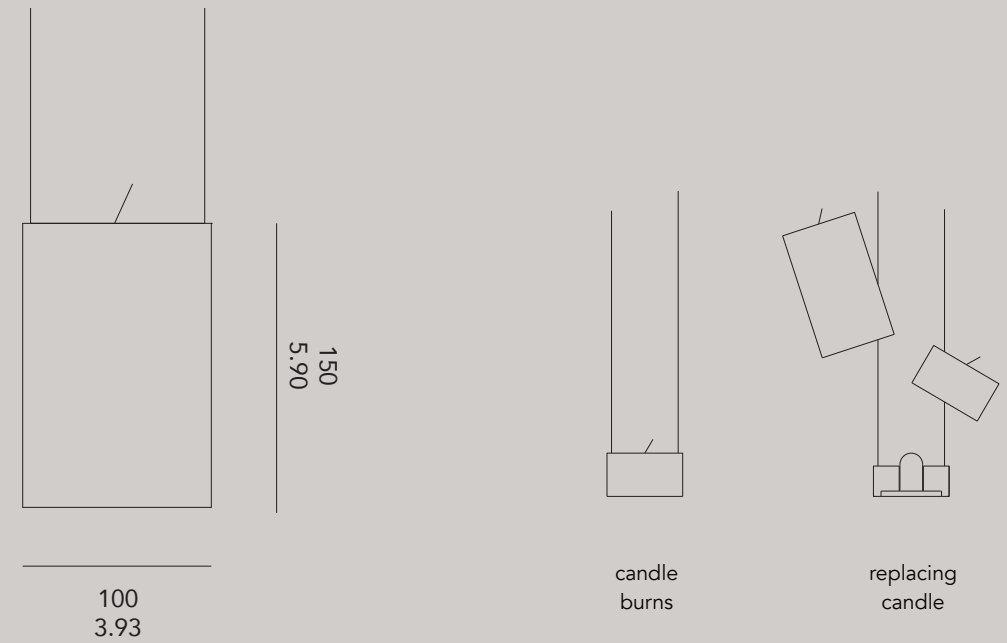

°led on fire

LOF

led on fire, 2700K, 200lm

Accessories

LOF.ROS.T

ceiling rose round Trimless

LOF.ROS.R

ceiling rose round Recessed

LOF.ROS.S

ceiling rose round Surface mount, single piece

LOF.ROS.S3

ceiling rose rectangle Surface mount, three pieces

LOF.RC

replacement wax candle

materials: aluminum, glass, wax candle - weight: 1,2 kg / 42,3 oz - indoor use - 230VAC - max. 4W

included: 2m cables and LED driver 1-10V or Dali dimmable (on request)