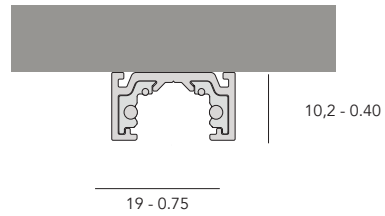

Miniaturised Soft Round Edges

Thin Size
13mm

Powerful Light

Finishes

°turn micro

Surface track M1

Very small track
Easy to mount on the ceiling
Minimal visual impact
Round corners both vertically and horizontally