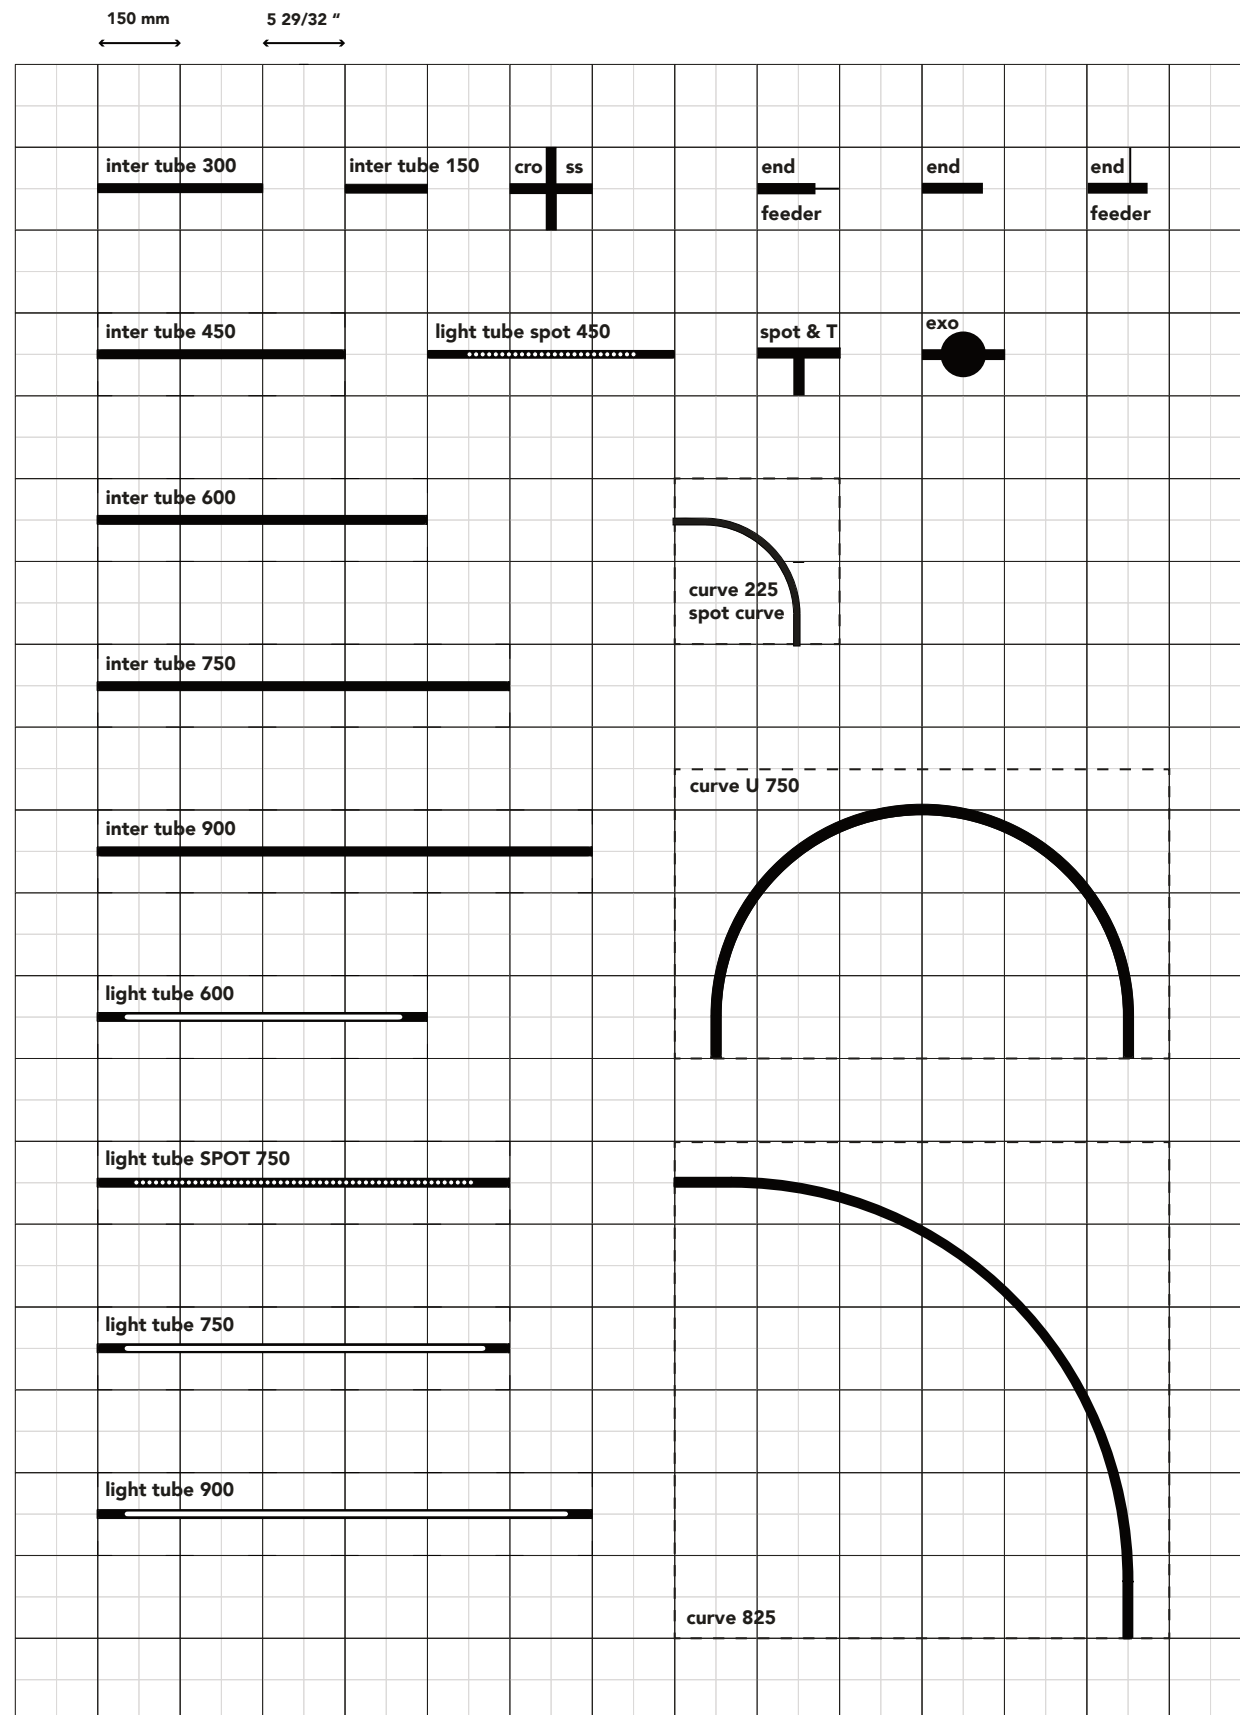

Plug & Play

The basis of this system is the "jack plug". It is being repurposed to connector and sliding contact, combined with LED technology.

Every part can be plugged into another, rotated 360 degrees and modulated in an imaginary 3D grid.

Modulation is done with a simple system: every module is 15cm or a multiple of it. To merge the parts, no tools are required.

Think of a sober simple line above a table, or a busy network, running through a whole building ...

Available in brass, bronze & natural aluminum colors or painted in black, white or custom color.

● scale 1:1
(catalog format, unscaled printed)
diameter 16 mm - 5/8 in