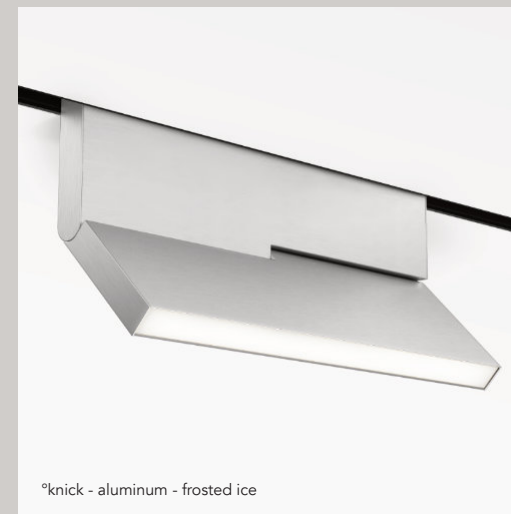

°knick

materials aluminum / PC
weight 1070gr / 2.35-lb
voltage 48 Vdc
wattage 8,2W - 16,8W (high output)
dimming DALI, 0-10V, 1-10V, switchDIM, Casambi

IP20 IP20 CE ENEC ENEC

Order Code

- 10500.AA00.BBBB.CCC.DD knick
- 10501.AA00.BBBB.CCC.DD knick high output
- 10503.AA00.BBBB.CCC.DD knick monopoint
- 10504.AA00.BBBB.CCC.DD knick monopoint high output

1. **AA Finish**
2. 01 black
   - 02 white
   - 22 natural alu brushed
   - 23 brass alu brushed
   - 25 bronze alu brushed
   - 26 dark bronze alu brushed
   - 27 gun metal alu brushed
   - 28 nickel alu brushed
   - 32 copper alu brushed
   - 03 painted custom NCS color

1. **BBBB Light**
2. 9527 cri >95, 2700K
   - 9530 cri >95, 3000K
   - 9540 cri >95, 4000K - on request

CCC	Optic	Output	High output*
001	frosted ice	820lm - 300cd	1420lm - 560cd
002	microprism	770lm - 400cd	1400lm - 730cd

1. **DD Dimming** see 48V controls
2. ND no dimming
   - DA dali (0/1-10V, switchDIM, Casambi through interface)
   - CA casambi control

Accessories

- 10101 line S plasterkit knick/out

* Values for 3000K. Color temperature influences the lumen output. Download complete photometric data on our website.