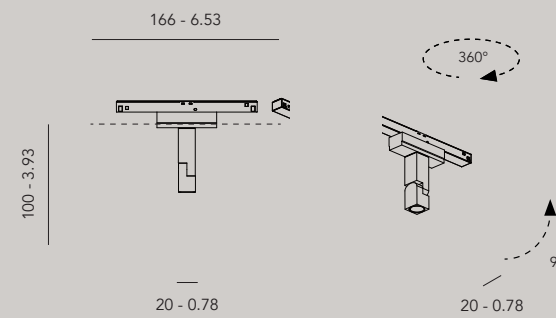

Accessories
 10106 line S plasterkit dot

* Values for 3000K. Color temperature influences the lumen output. Download complete photometric data on our website.

°dot turn

materials aluminum / PC
 weight 186gr / 0.41lb
 voltage 48 Vdc
 wattage 2,5 W
 dimming DALI, 0-10V, 1-10V, switchDIM, Casambi