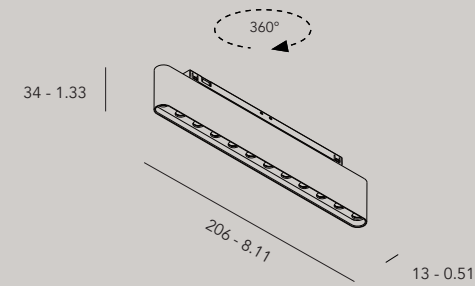

°out.micro

materials aluminum / PC
weight 160 gr / 0,35 lb
voltage 48 Vdc
wattage 10 W
dimming DALI, 0-10V, 1-10V, switchDIM, Casambi
ugr <19

IP20

Order Code

- 31001.AA00.BBBB.CCC.DD out.micro for line.m1
- 31005.AA00.BBBB.CCC.DD out.micro for line.m5&6
- 31003.AA00.BBBB.CCC.DD out.micro monopoint

AA Finish

- 01 black
- 02 white
- 22 natural alu brushed
- 23 brass alu brushed
- 25 bronze alu brushed
- 26 dark bronze alu brushed
- 27 gun metal alu brushed
- 28 nickel alu brushed
- 32 copper alu brushed
- 03 painted custom NCS color

BBBB Light

- 9527 cri >95, 2700K
- 9530 cri >95, 3000K

CCC Optic

CCC	Optic	Output*
106	10° matt black reflector	730 lm - 5515 cd
206	20° matt black reflector	776 lm - 3825 cd
306	30° matt black reflector	653 lm - 1741 cd
606	60° matt black reflector	697 lm - 689 cd

DD Dimming

- ND no dimming
- DA dali (0/1-10V, switchDIM through interface)
- CA casambi

* Values for 3000K. Color temperature influences the lumen output. Download complete photometric data on our website.