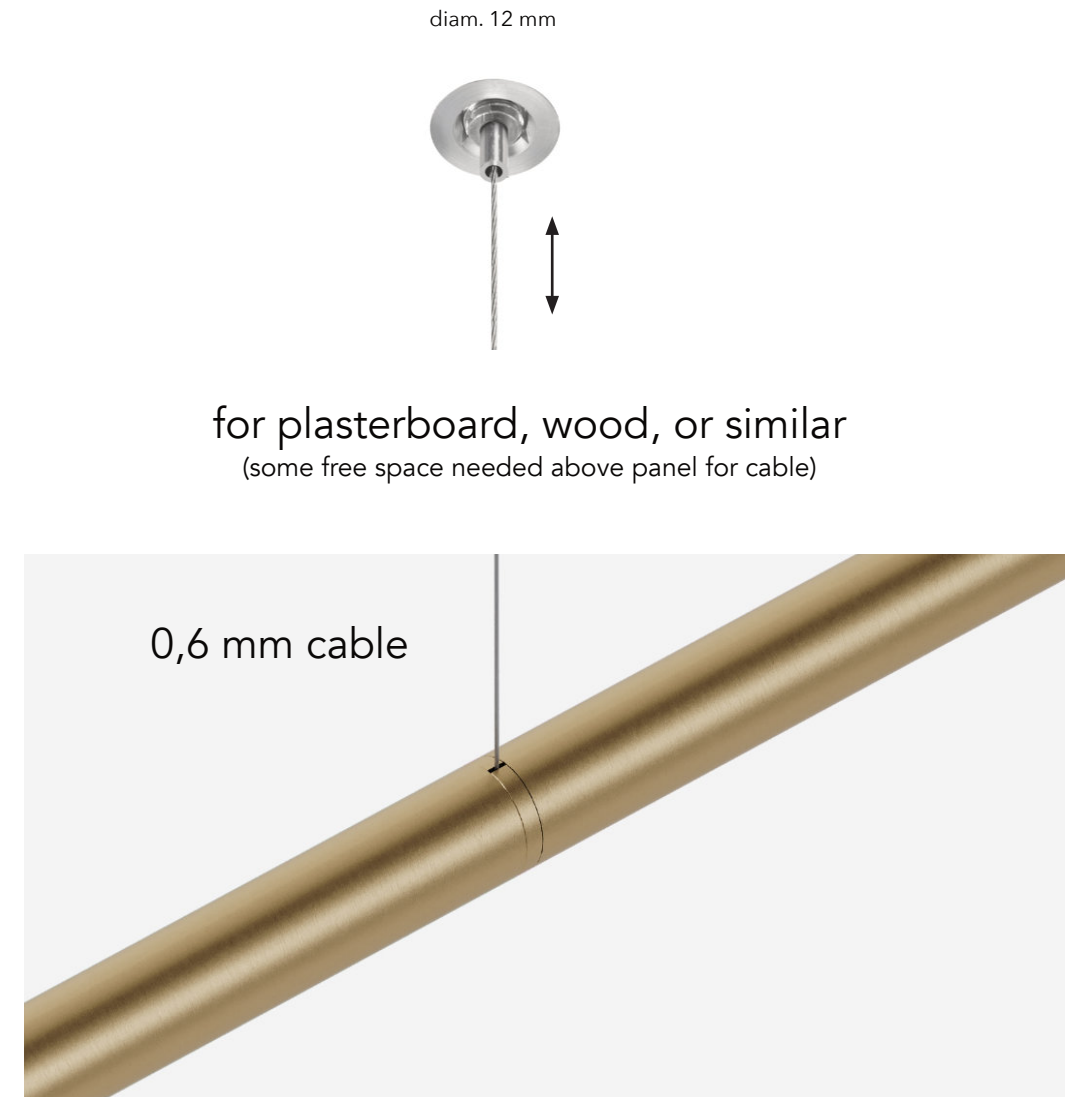

°plug

°spot curve

Up to 200 lumen

Wall mounted

wall & pending configuration (Brewery de Es, Jeuris-Jordens)

Ceiling mount with long brackets 100mm

U750 curve with spot & light tube - brass finish

°plug

Presentation °plug - Henry van de Velde Award - winner '23

Project Japan - architect Hishida - photograprer Hishida Corp

Bracket for wall or ceiling

Suspension for Ceiling

L - configuration (Brewery de Es, Jeuris-Jordens)

°spot T

materials aluminum
 weight 90 gr / 0,19lb
 voltage 24 Vdc
 wattage 2,2 W or 4W (HO)
 dimming push, dali, 0/1-10V, casambi, phase cut

IP20   

Order Code

22001.AA00.BBBB.CCC.DD spot T
 22002.AA00.BBBB.CCC.DD spot T end - male