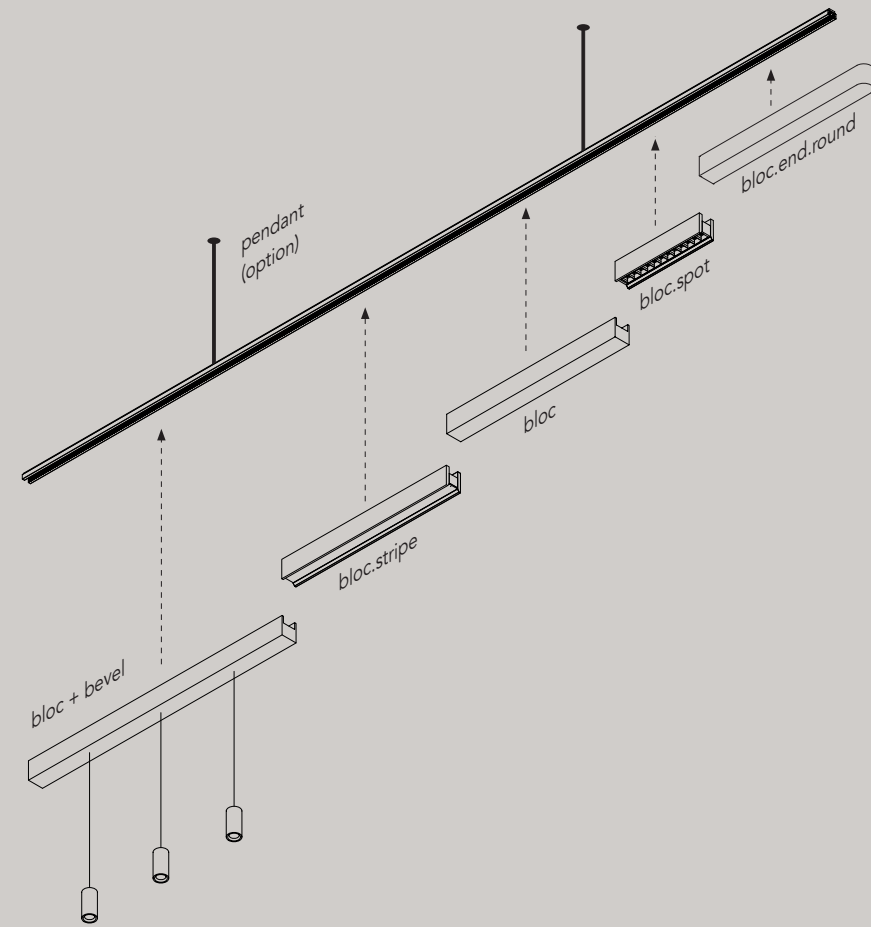

It is recommended not to place two elements with light next to each other.
 A bloc.stripe or a bloc.spot should be placed between two elements without light (full material).

Power supply can be integrated in bloc elements (without light)