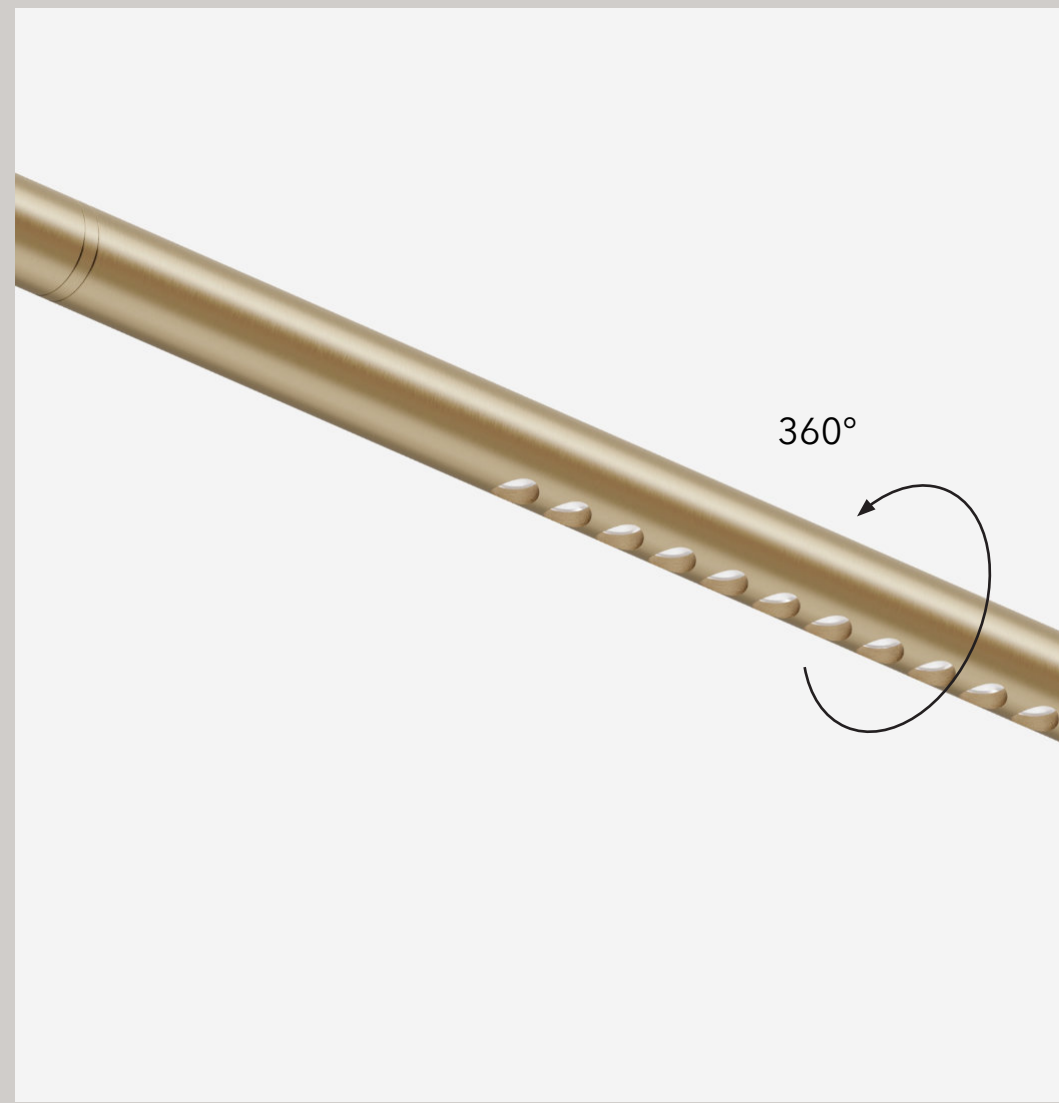

°light tube spot

Lengths: 450 mm (450lm) & 750 mm (900lm)