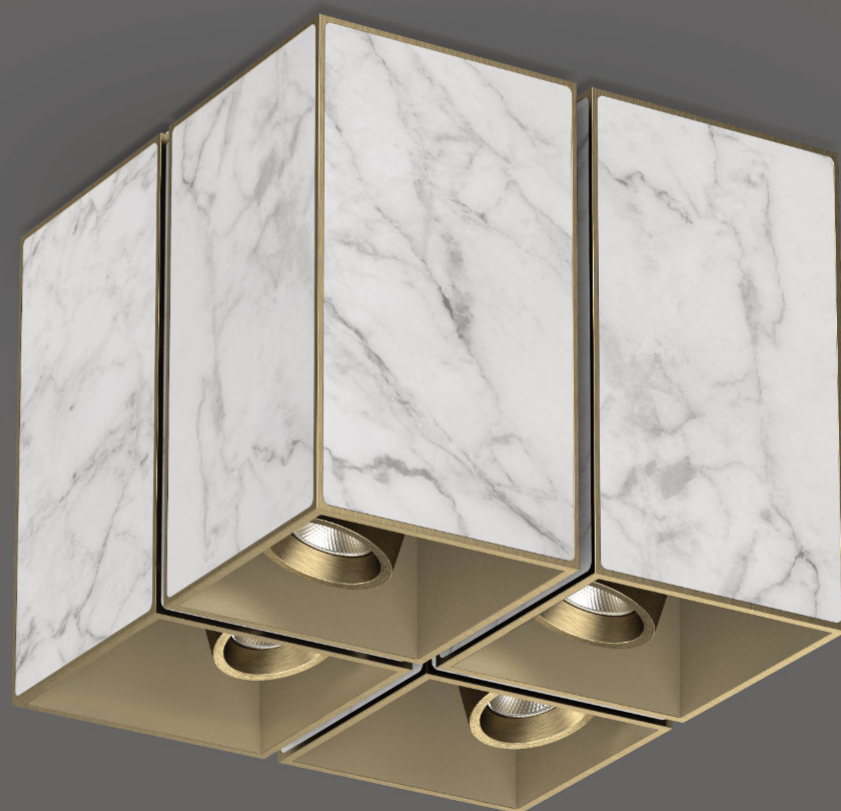

Different finishes with premium materials

over 100 different combinations to match your interior.