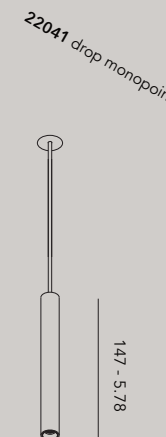

° drop

materials aluminum
weight 120 gr / 0,26lb
voltage 24 Vdc
wattage 4 W
dimming push, dali, 0/1-10V, casambi, phase cut

IP20

Order Code

22041.AA.BBBB.CCC.DD drop monopoint
22042.AA.BBBB.CCC.DD drop

AA Finish tube
21 black alu brushed
22 natural alu brushed
23 brass alu brushed
25 bronze alu brushed
26 dark bronze alu brushed
27 gun metal alu brushed
28 nickel alu brushed
32 copper alu brushed
03 painted custom NCS color

BBBB Light
9527 cri >95, 2700K
9530 cri >95, 3000K

CCC	Optic	Output for 3000K
300	30°	130 lm - 725 cd (HO)
400	40°	257 lm - 470 cd (HO)
600	60°	300 lm - 244 cd (HO)

DD Mounting
00 suspension ring
01 bracket 62 mm
02 bracket 100 mm

Accessories

22250 plaster kit

22251 ceiling rose

ø 40 - 1.75

45 - 1.77