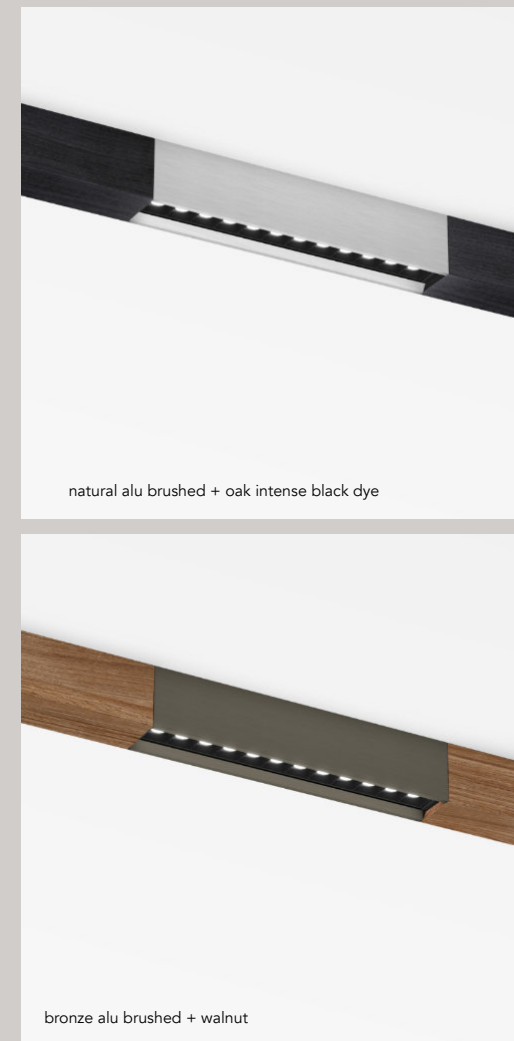

° bloc.spot

materials aluminum / PC
weight from 0,5-5kg
voltage 48 Vdc
ugr <10
wattage 13W - 26W (high output)
dimming DALI, 0-10V, 1-10V, switchDIM, Casambi

IP20

Order Code

20300.AA00.BBBB.CCC.DD
bloc spot 300 - square reflector
20301.AA00.BBBB.CCC.DD
bloc spot 300 - square reflector high output

20310.AA00.BBBB.CCC.DD
bloc spot 300 - round reflector
20311.AA00.BBBB.CCC.DD
bloc spot 300 - round reflector high output

20312.AA00.BBBB.CCC.DD
bloc spot 300 - round reflector & round end
20313.AA00.BBBB.CCC.DD
bloc spot 300 - round reflector & round end high output

1. **AA Finish**
2. 01 black
   - 02 white
   - 22 natural alu brushed
   - 23 brass alu brushed
   - 25 bronze alu brushed
   - 26 dark bronze alu brushed
   - 27 gun metal alu brushed
   - 28 nickel alu brushed
   - 32 copper alu brushed
   - 03 painted custom NCS color

1. **BBBB Light**
2. 9527 cri >95, 2700K
   - 9530 cri >95, 3000K
   - 9540 cri >95, 4000K - on request

CCC Optic	Output*	High output*
200 20 deg	1090lm - 5650cd	1870lm - 9770cd
300 30 deg	1055lm - 3310cd	1820lm - 5750cd
600 60 deg	1090lm - 1200cd	1870lm - 2060cd

1. **DD Dimming**
2. ND no dimming
   - DA dali (0/1-10V, switchDIM through interface)
   - CA casambi control

* Values for 3000K. Color temperature influences the lumen output. Download complete photometric data on our website.