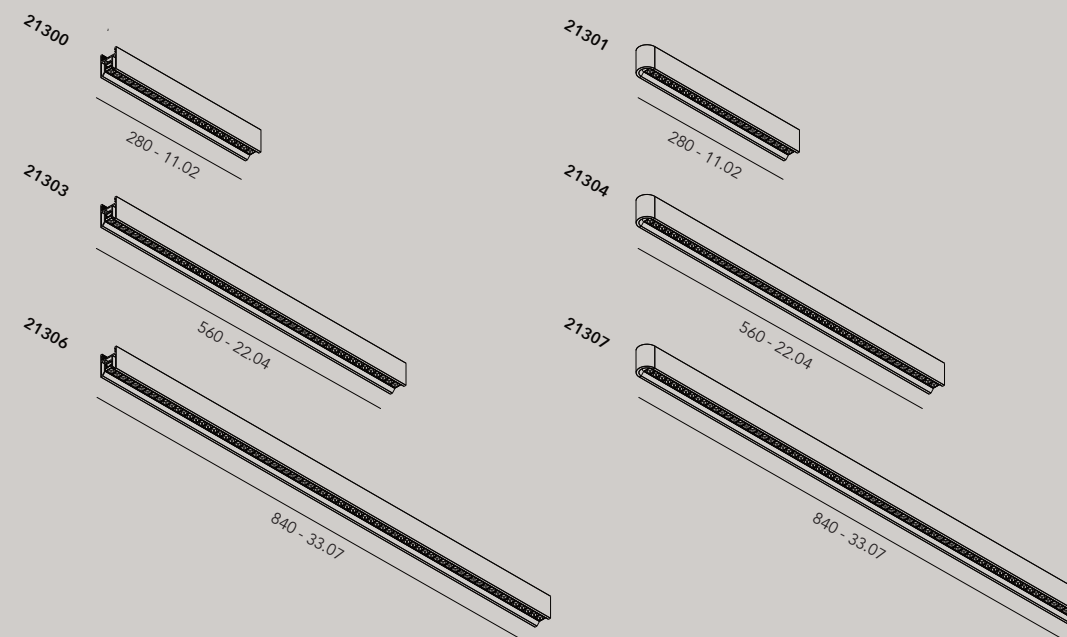

Order Code

21300.AA00.BBBB.CCC.DD	bloc micro spot 280
21301.AA00.BBBB.CCC.DD	bloc micro spot 280 end
21303.AA00.BBBB.CCC.DD	bloc micro spot 560
21304.AA00.BBBB.CCC.DD	bloc micro spot 560 end
21306.AA00.BBBB.CCC.DD	bloc micro spot 840
21307.AA00.BBBB.CCC.DD	bloc micro spot 840 end

AA	Finish	CCC	Optic	for 3000K, 280 mm
01	black	306	30° matt black reflector	1245 lm
02	white	506	50° matt black reflector	1274 lm
22	natural alu brushed	307	30° matt white reflector	1245 lm
23	brass alu brushed	507	50° matt white reflector	1274 lm
25	bronze alu brushed			
26	dark bronze alu brushed			
27	gun metal alu brushed			
28	nickel alu brushed			
32	copper alu brushed			
03	painting custom NCS color			

BBBB	Light
9527	cri 95, 2700K
9530	cri 95, 3000K

DD	Dimming
ND	no dim
DA	dali (0/1-10V through interface)
CA	casambi