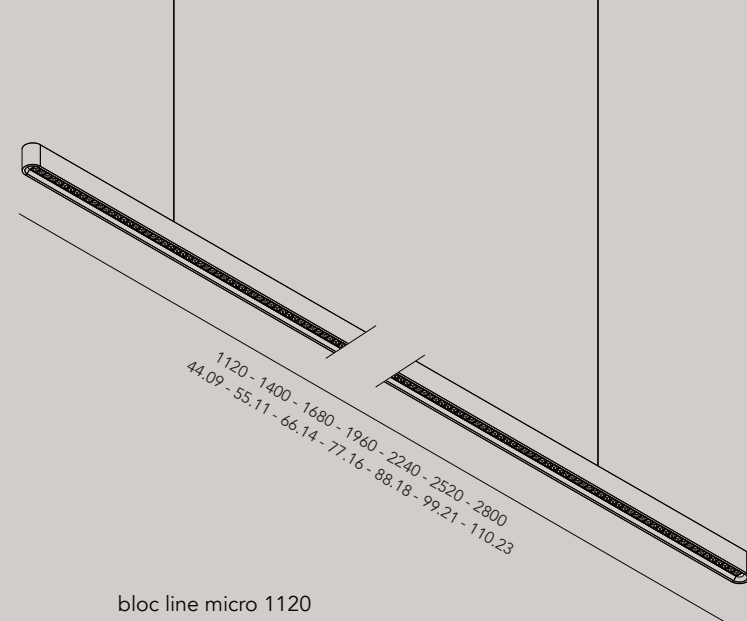

° bloc line micro