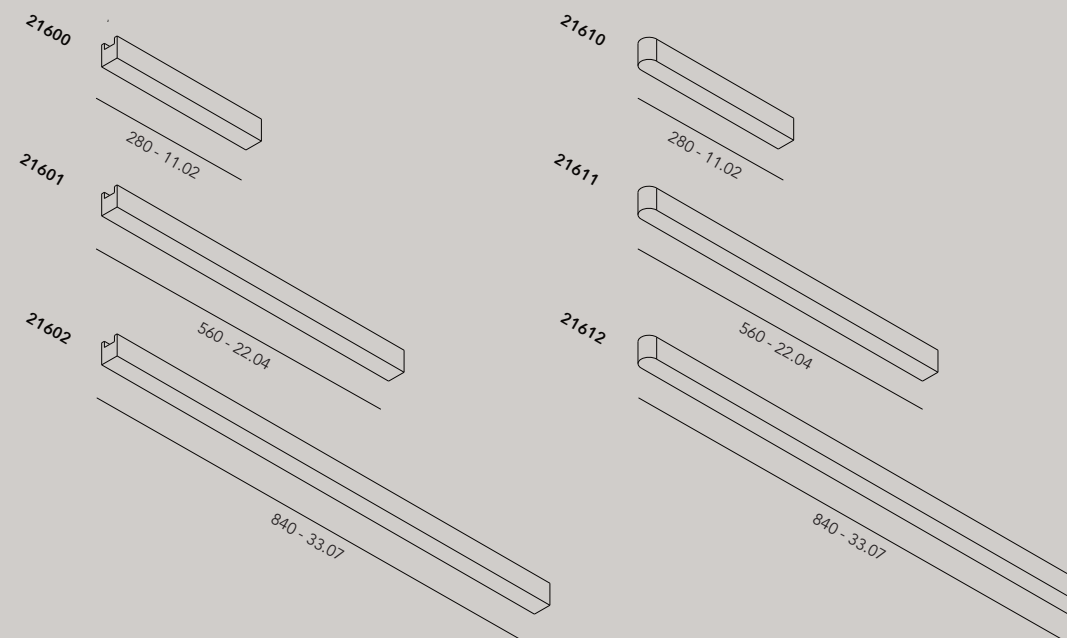

Order Code

21600.AA00	bloc micro 280
21601.AA00	bloc micro 560
21602.AA00	bloc micro 840
21610.AA00	bloc micro 280 end
21611.AA00	bloc micro 560 end
21612.AA00	bloc micro 840 end

21621.AA00	bloc micro 560 incl. driver 100W (230V only)
21622.AA00	bloc micro 840 incl. driver 100W (230V only)
21623.AA00	bloc micro 560 end incl. driver 100W (230V only)
21624.AA00	bloc micro 840 end incl. driver 100W (230V only)
21626.AA00	bloc micro 840 end incl. driver 60W (110V)

AA	Finish
01	black
02	white
03	painting custom NCS color
40	walnut, natural waxed
41	oak natural, natural waxed
42	oak classic brown dye
43	oak intense black dye

Custom material on request
Oak can be dyed in reference color