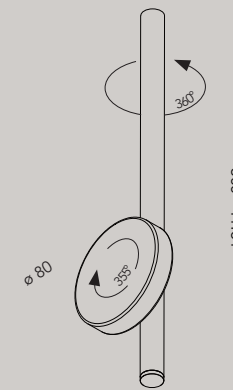

exo mono

materials aluminum
weight 200 gr / 0.44lb - 230 gr / 0.50lb
voltage 24 Vdc
wattage 4 W
dimming push, dali, 0/1-10V, casambi, phase cut

IP20 CE ENEC

Order Code

22034.AA00.BBBB.CCC exo monopoint 150
22035.AA00.BBBB.CCC exo monopoint 300

AA	Finish
21	black alu brushed
22	natural alu brushed
23	brass alu brushed
25	bronze alu brushed
26	dark bronze alu brushed
27	gun metal alu brushed
28	nickel alu brushed
32	copper alu brushed
03	painting custom NCS color

BBBB	Light
9527	cri >95, 2700K
9530	cri >95, 3000K

CCC	Diffuser
300	30° 130 lm - 725 cd (HO)
400	40° 257 lm - 470 cd (HO)
600	60° 300 lm - 244 cd (HO)

Accessories

22250 plaster kit

22251 ceiling rose

45 - 0.14
ø 40 - 0.13