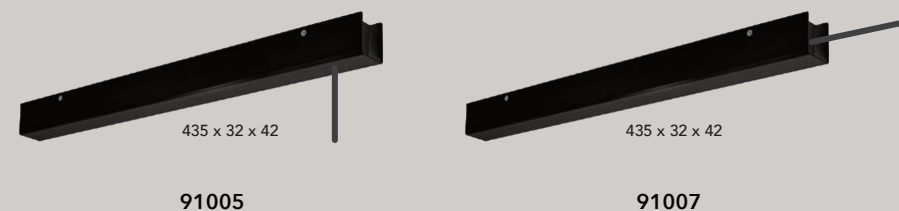

° ceiling rose

Order Code Surface

PARTNUMBER.0100 black

PARTNUMBER.0200 white

Only the ceiling box, to be combined with a suitable power supply.

- 91005.0100 Surface driver ceiling box - lateral cable entry - 435x42x32 mm - black
- 91005.0200 Surface driver ceiling box - lateral cable entry - 435x42x32 mm - white
- 91007.0100 Surface driver ceiling box - cable entry bottom - 435x42x32 mm - black
- 91007.0200 Surface driver ceiling box - cable entry bottom - 435x42x32 mm - white

Order Code Recessed

- 91003.AA00 recessed canopy 50 mm
- 91002.AA00 recessed canopy 80 mm
- 91004.AA00 recessed canopy 68 mm

AA	Finish
01	black
02	white
22	natural alu brushed
23	brass alu brushed
25	bronze alu brushed
26	dark bronze alu brushed
27	gun metal alu brushed
28	nickel alu brushed
32	copper alu brushed
03	painting custom NCS color