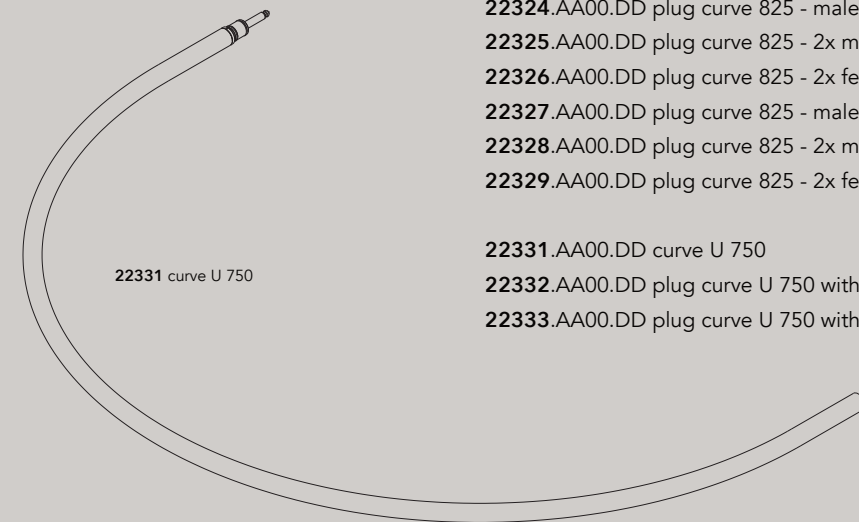

22331 curve U 750

Order Code

22311.AA00.DD curve 225 - male/female

22312.AA00.DD curve 225 - 2x male

22313.AA00.DD curve 225 - 2x female

22314.AA00.DD plug curve 225 - male/female with cable 2m

22315.AA00.DD plug curve 225 - 2x male with cable 2m

22316.AA00.DD plug curve 225 - 2x female with cable 2m

22317.AA00.DD plug curve 225 - male/female with cable 6m

22318.AA00.DD plug curve 225 - 2x male with cable 6m

22319.AA00.DD plug curve 225 - 2x female with cable 6m

22321.AA00.DD curve 825 - male/female

22322.AA00.DD curve 825 - 2x male

22323.AA00.DD curve 825 - 2x female

22324.AA00.DD plug curve 825 - male/female with cable 2m

22325.AA00.DD plug curve 825 - 2x male with cable 2m

22326.AA00.DD plug curve 825 - 2x female with cable 2m

22327.AA00.DD plug curve 825 - male/female with cable 6m

22328.AA00.DD plug curve 825 - 2x male with cable 6m

22329.AA00.DD plug curve 825 - 2x female with cable 6m

22331.AA00.DD curve U 750

22332.AA00.DD plug curve U 750 with cable 2m

22333.AA00.DD plug curve U 750 with cable 6m

AA 00 Finish

- 21 black alu brushed
- 22 natural alu brushed
- 23 brass alu brushed
- 25 bronze alu brushed
- 26 dark bronze alu brushed
- 27 gun metal alu brushed
- 28 nickel alu brushed
- 32 copper alu brushed
- 03 painted custom NCS color
- 00 no power cord
- 01 black power cord
- 04 transparent power cord

DD

- 00 suspension ring
- 01 bracket 62 mm
- 02 bracket 100 mm