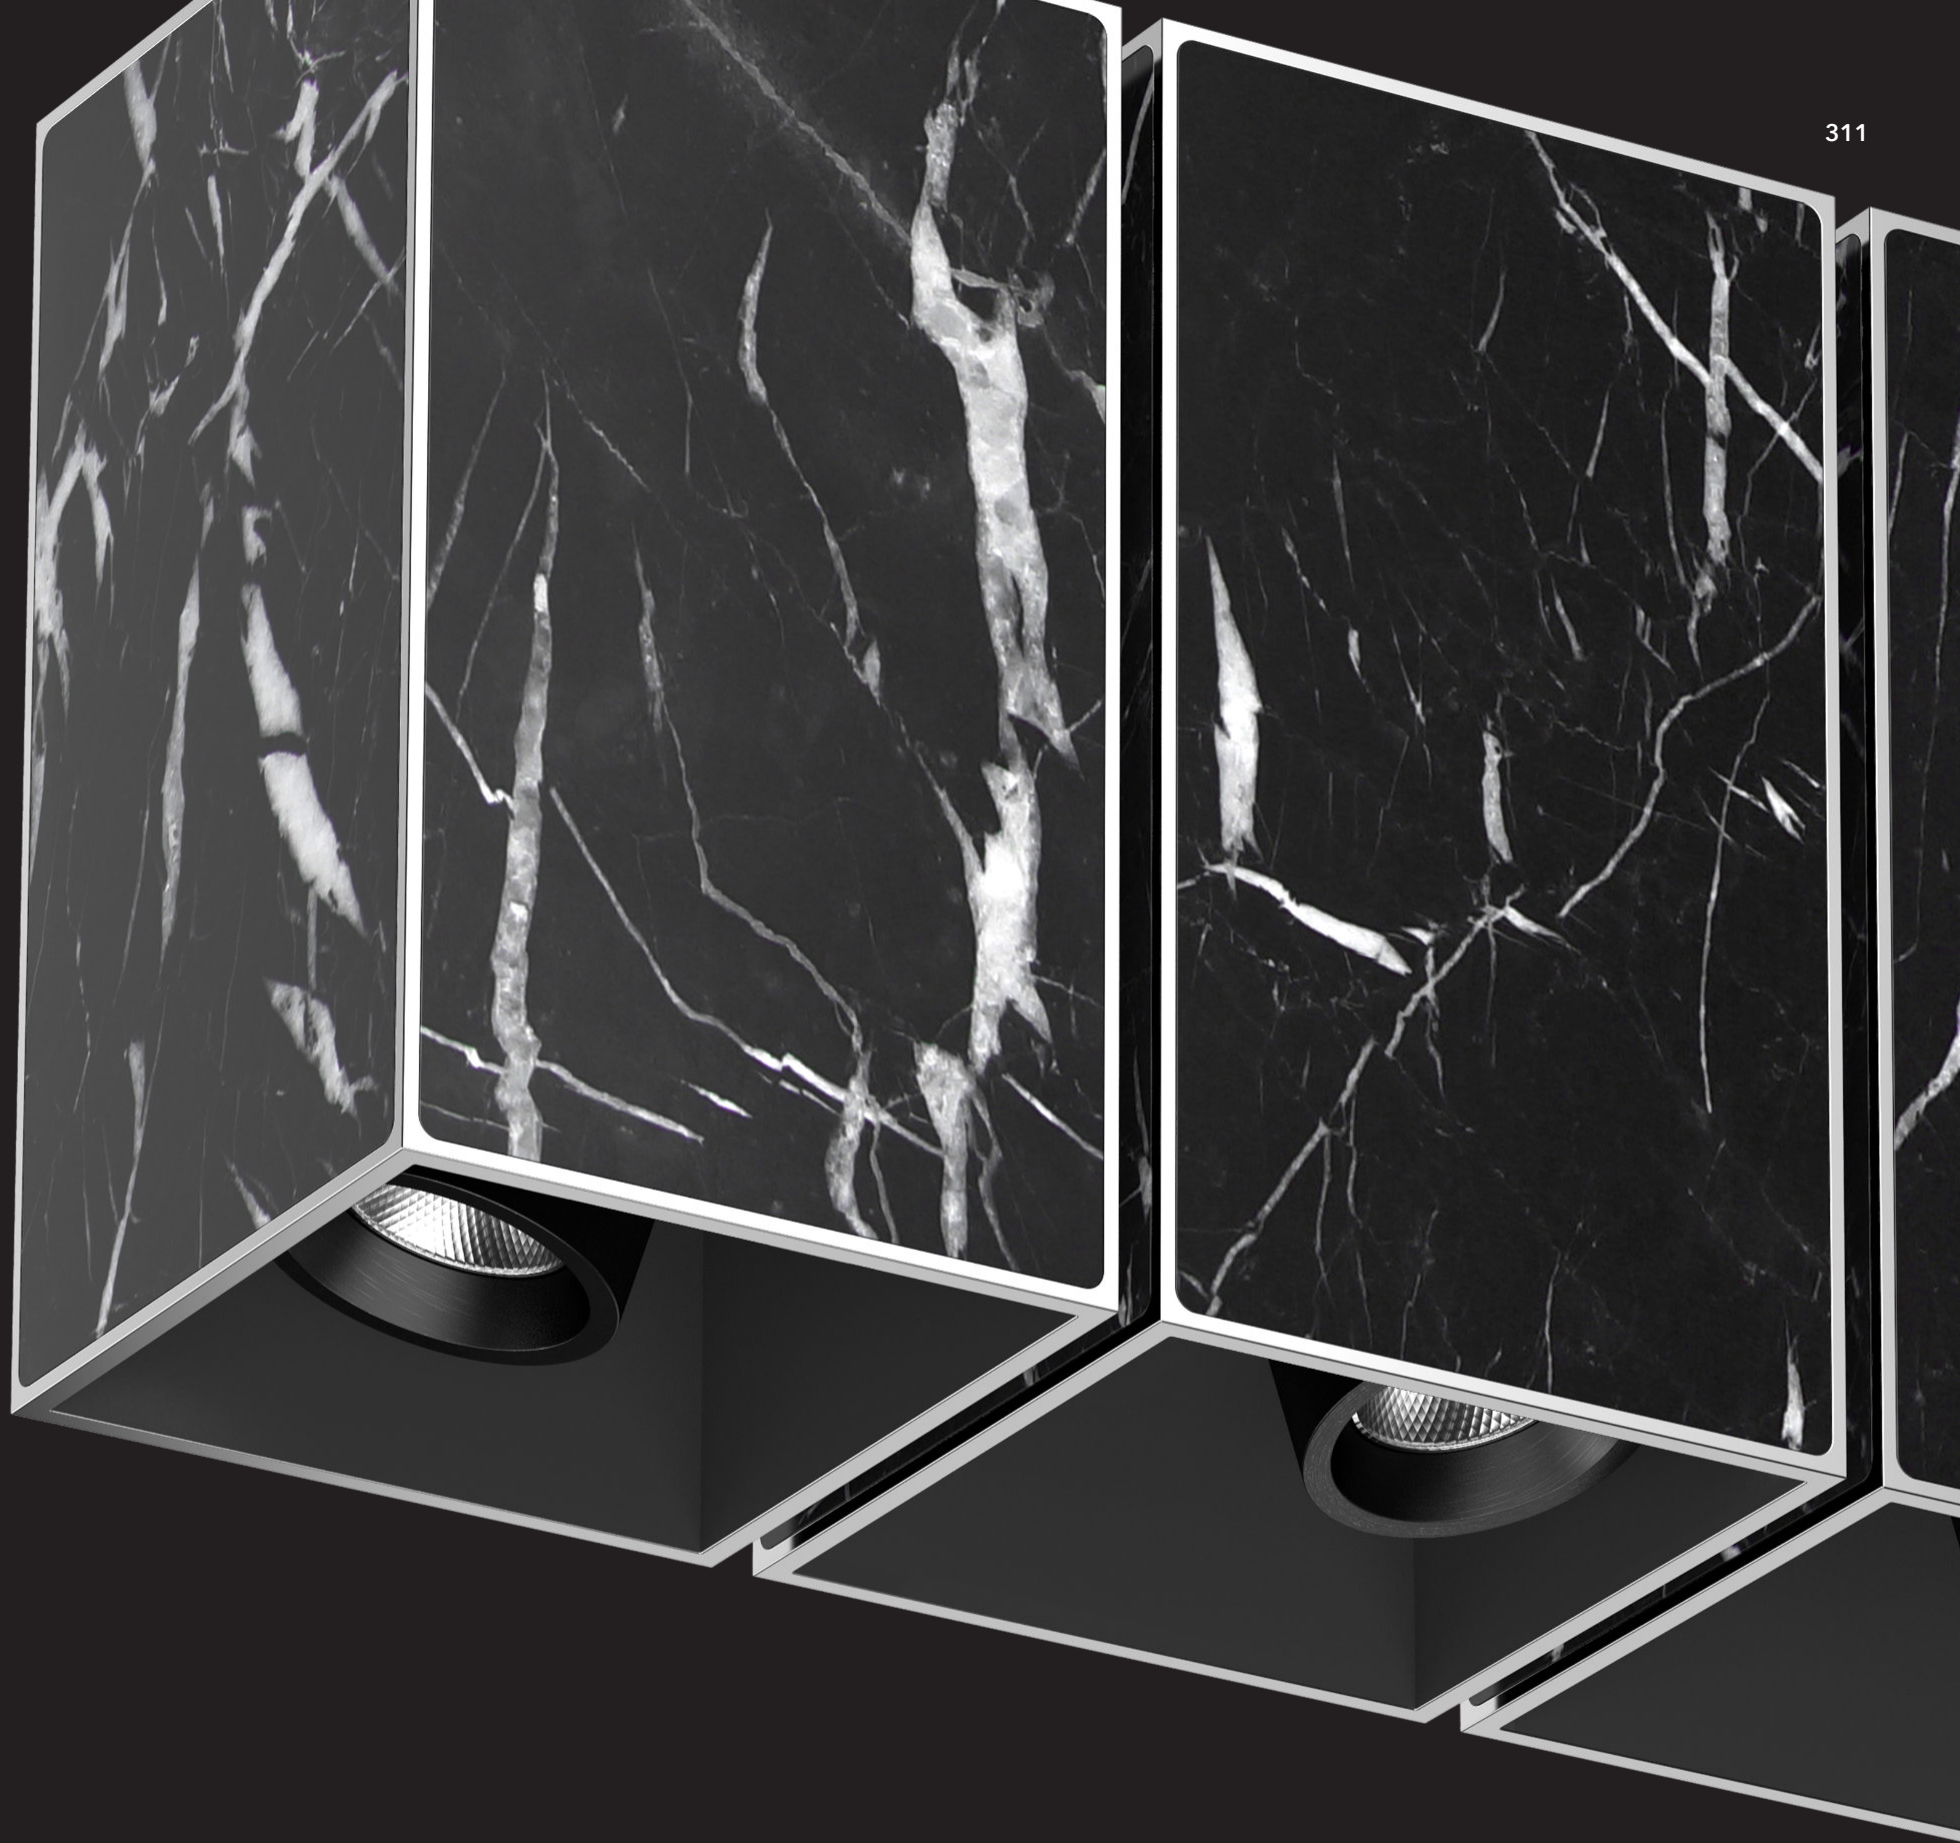

Design by Eden Design

°multip Nero Marquina

Handmade

Each product is handmade in Belgium with the greatest precision.

Light & durable

The world's thinnest stone created from a raw piece of real durable marble stone sourced from Verona, Italy.