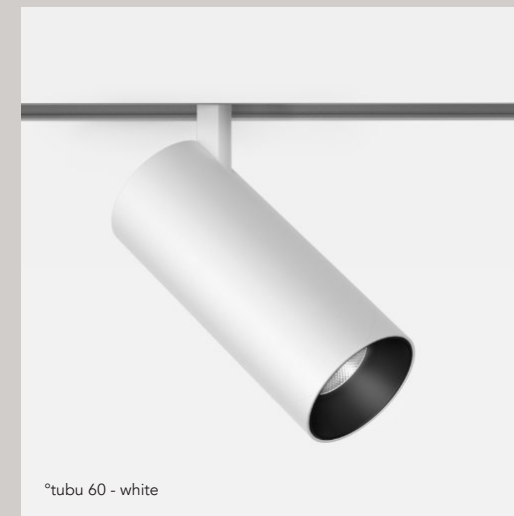

°tubu 60

materials aluminum coated / PC
weight 330gr / 0.72lb
voltage 48 Vdc
wattage 15,4 W
ugr <19
dimming DALI, 0-10V, 1-10V, switchDIM, Casambi

IP20

Order Code

11500.AA00.BBBB.CCC.DD tubu 60
11503.AA00.BBBB.CCC.DD tubu 60 monopoint

AA	Finish	
01	black	
02	white	
22	natural alu brushed	
23	brass alu brushed	
25	bronze alu brushed	
26	dark bronze alu brushed	
27	gun metal alu brushed	
28	nickel alu brushed	
32	copper alu brushed	
03	painting custom NCS color	
BBBB	Light	
9527	cri 95, 2700K	
9530	cri 95, 3000K	
9540	cri 95, 4000K - on request	
90TW	cri >90, tunable white - on request	
CCC	Optic	Output*
250	25°	1010lm - 2900cd
550	55°	1010lm - 1340cd
DD	Dimming	
ND	no dimming	
DA	dali (0/1-10V, switchDIM, Casambi through interface)	
CA	casambi control	

* Values for 3000K. Color temperature influences the lumen output. Download complete photometric data on our website.