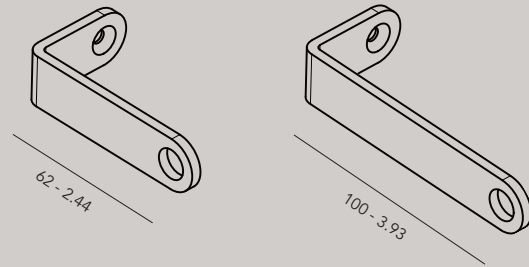

°bracket

Order Code

See DD in order code element

Quantity of brackets depends on the custom configuration.
Eden Design defines the quantity needed. In general every one or two joints, a bracket is needed.

°suspension

22242 suspension set surface mount 2m

22243 suspension set surface mount 6m

22244 suspension set recessed 2m

22245 suspension set recessed 6m