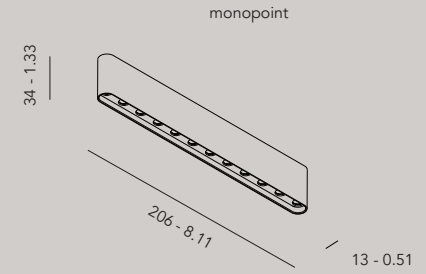

°out.micro

materials aluminum / PC
weight 160 gr / 0,35 lb
voltage 48 Vdc
wattage 10 W
dimming DALI, 0-10V, 1-10V, switchDIM, Casambi
ugr <19

IP20

Order Code

- 31001.AA00.BBBB.CCC.DD out.micro for line.m1
- 31005.AA00.BBBB.CCC.DD out.micro for line.m5&6
- 31003.AA00.BBBB.CCC.DD out.micro monopoint

AA Finish

- 01 black
- 02 white
- 22 natural alu brushed
- 23 brass alu brushed
- 25 bronze alu brushed
- 26 dark bronze alu brushed
- 27 gun metal alu brushed
- 28 nickel alu brushed
- 32 copper alu brushed
- 03 painted custom NCS color

BBBB Light

- 9527 cri >95, 2700K
- 9530 cri >95, 3000K

CCC Optic

CCC	Optic	Output*
106	10° matt black reflector	730 lm - 5515 cd
206	20° matt black reflector	776 lm - 3825 cd
306	30° matt black reflector	653 lm - 1741 cd
606	60° matt black reflector	697 lm - 689 cd

DD Dimming

- ND no dimming
- DA dali (0/1-10V, switchDIM through interface)
- CA casambi

* Values for 3000K. Color temperature influences the lumen output. Download complete photometric data on our website.