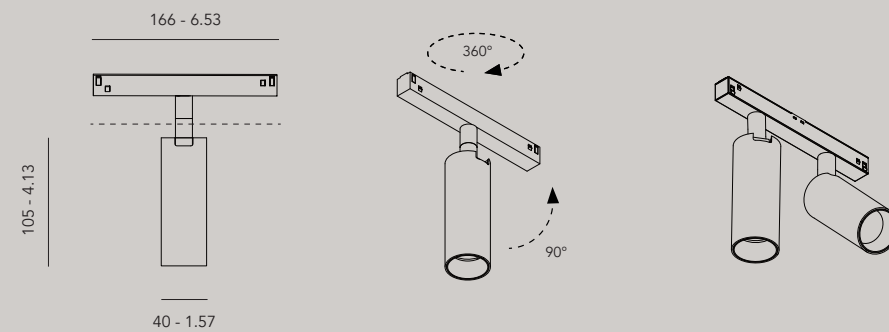

°tubu 40

materials aluminum coated / PC
weight 200gr / 0.44lb
voltage 48 Vdc
wattage 6,7 W
ugr <19
dimming DALI, 0-10V, 1-10V, switchDIM, Casambi