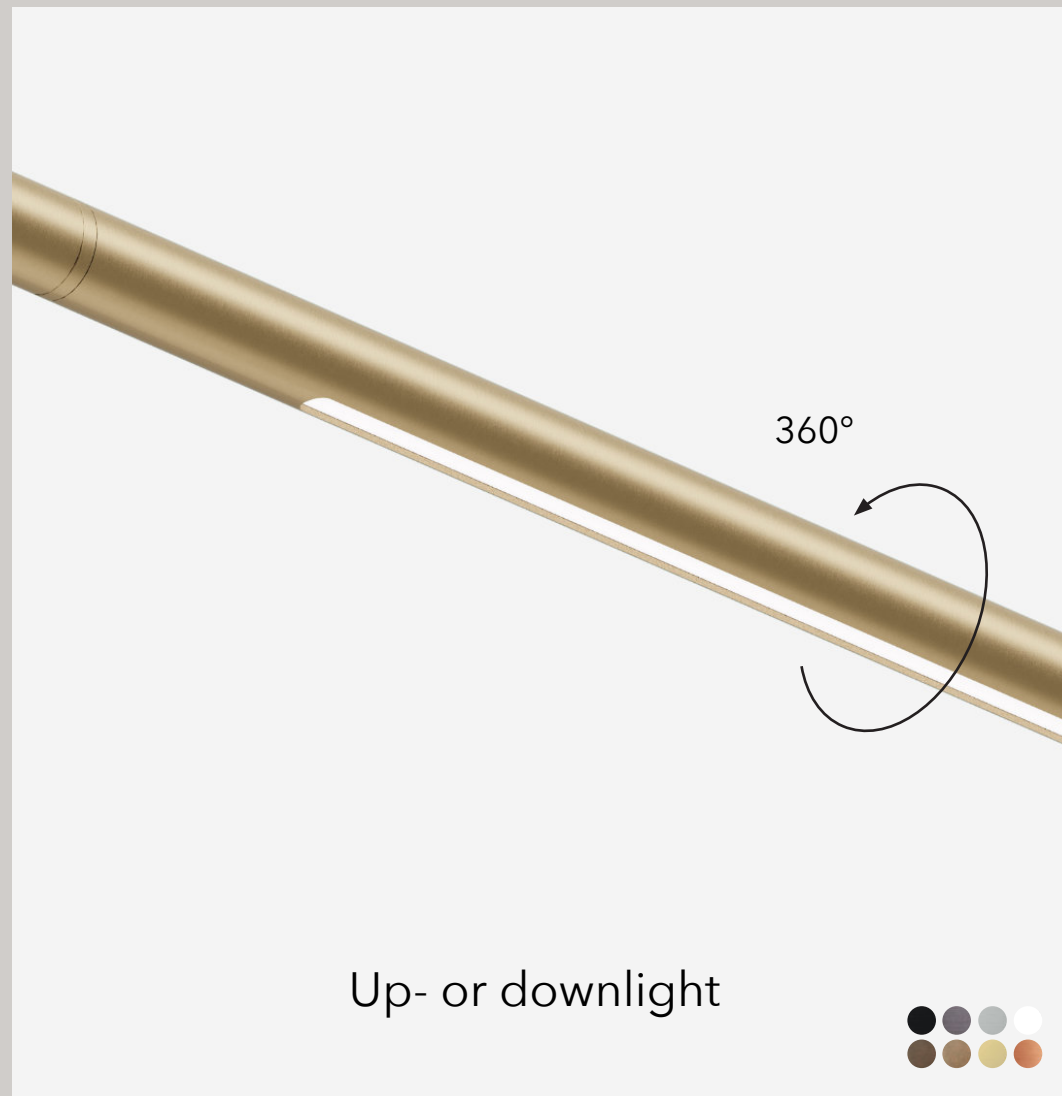

°light tube

materials aluminum
weight 250 - 315 - 380 gr
voltage 24 Vdc
wattage 7,2 W - 9,4 W - 11,5 W
dimming push, dali, 0/1-10V, casambi, phase cut

IP20

Order Code

22011.AA00.BBBB.CCC.DD light tube 600 (520 lm @3000K)
22012.AA00.BBBB.CCC.DD light tube 750 (680 lm @3000K)
22013.AA00.BBBB.CCC.DD light tube 900 (850 lm @3000K)

AA	Finish
21	black alu brushed
22	natural alu brushed
23	brass alu brushed
25	bronze alu brushed
26	dark bronze alu brushed
27	gun metal alu brushed
28	nickel alu brushed
32	copper alu brushed
03	painting custom NCS color

BBBB	Light
9527	cri >95, 2700K
9530	cri >95, 3000K

CCC	Diffuser
001	frosted ice opal

DD	Mounting
00	suspension ring
01	bracket 62 mm
02	bracket 100 mm