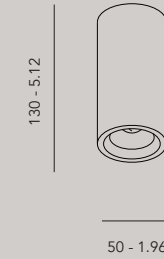

°bevel surface

materials aluminum / glass
weight 300gr / 0.66lb
voltage 230 Vac (110V on request), integrated driver
wattage 8,2 W
ugr <19
dimming DALI, phase cut, Casambi

IP20

Order Code

20503.AA00.BBBB.CCC.DD bevel surface

1. **AA Finish**
   01 black
   02 white
   22 natural alu brushed
   23 brass alu brushed
   25 bronze alu brushed
   26 dark bronze alu brushed
   27 gun metal alu brushed
   28 nickel alu brushed
   32 copper alu brushed
   03 painted custom NCS color

1. **BBBB Light**
   9527 cri 95, 2700K
   9530 cri 95, 3000K

1. **CCC Optic**
   300 20°
   450 30°
   600 50°

1. **Output 3000°K - 350mA**
   430lm
   525lm
   690lm

1. **DD Dimming**
   ND no dimming
   DA dali
   PH phase-cut
   CA casambi