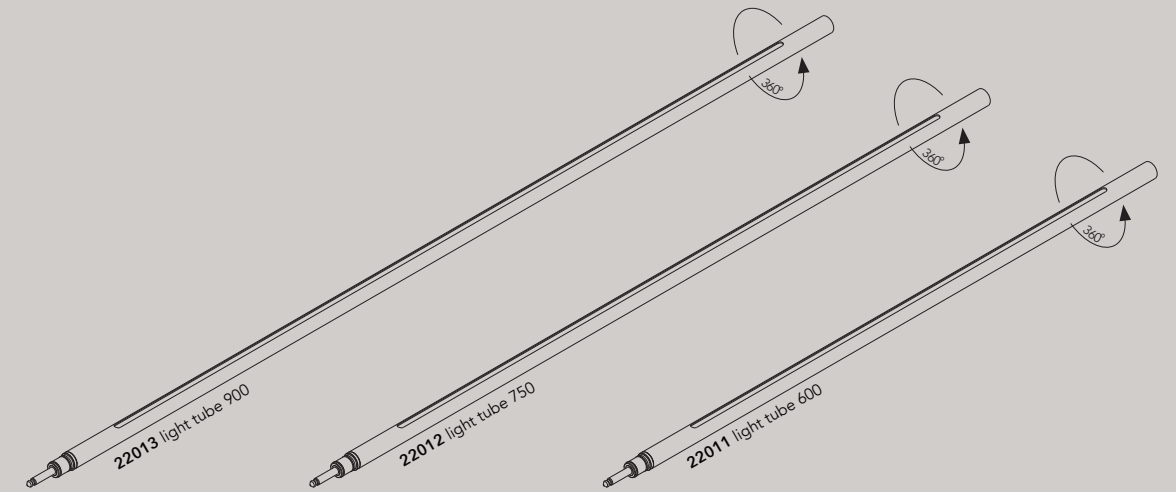

°light tube

materials aluminum
weight 250 - 315 - 380 gr
voltage 24 Vdc
wattage 7,2 W - 9,4 W - 11,5 W
dimming push, dali, 0/1-10V, casambi, phase cut

IP20

Order Code

22011.AA00.BBBB.CCC.DD light tube 600 (520 lm @3000K)
22012.AA00.BBBB.CCC.DD light tube 750 (680 lm @3000K)
22013.AA00.BBBB.CCC.DD light tube 900 (850 lm @3000K)

AA	Finish
21	black alu brushed
22	natural alu brushed
23	brass alu brushed
25	bronze alu brushed
26	dark bronze alu brushed
27	gun metal alu brushed
28	nickel alu brushed
32	copper alu brushed
03	painting custom NCS color

BBBB	Light
9527	cri >95, 2700K
9530	cri >95, 3000K

CCC	Diffuser
001	frosted ice opal

DD	Mounting
00	suspension ring
01	bracket 62 mm
02	bracket 100 mm