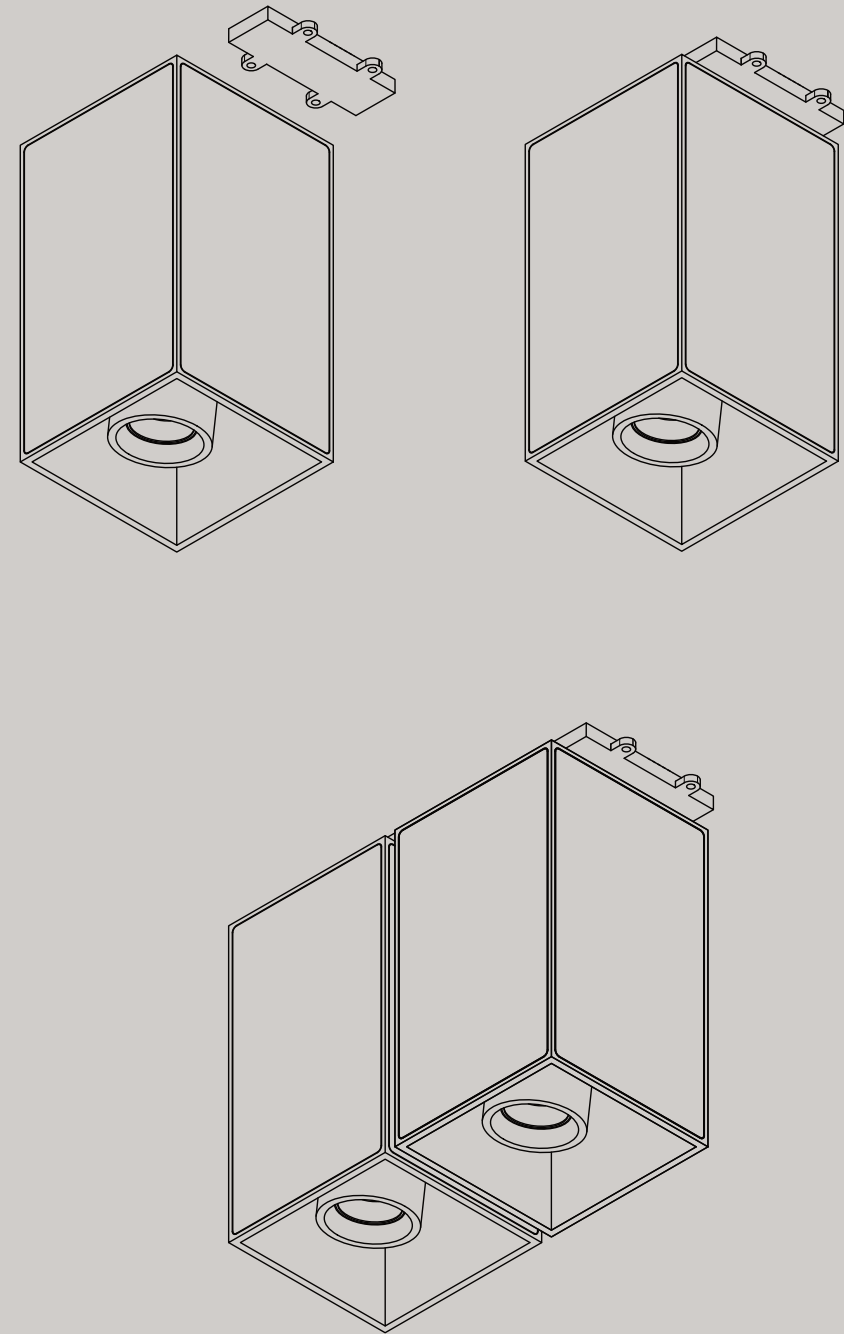

Modular system