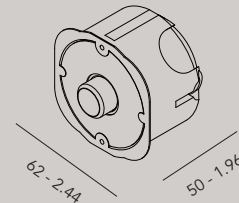

° plasterkit

22250 plasterkit wall or ceiling for plug - female feeder

24V power supplies & controls

Power supplies

- 90151.0000 Power supply, 24VDC, 60W - 90-305 VAC/50-60Hz - CE - cUL certified
- 90152.0000 Power supply, 24VDC, 100W - 90-305 VAC/50-60Hz - CE - cUL certified
- 90153.0000 Power supply, 24VDC, 150W - 90-305 VAC/50-60Hz - CE - cUL certified
- 90154.0000 Power supply, 24VDC, 240W - 90-305 VAC/50-60Hz - CE - cUL certified
- 90155.0000 Power supply, 24VDC, 320W - 90-305 VAC/50-60Hz - CE - cUL certified

- 90160.0000 Power supply, 24VDC, 060W - 120-240VAC/50-60Hz - CE - cUL listed - slim size type VLM
- 90161.0000 Power supply, 24VDC, 096W - 120-240VAC/50-60Hz - CE - cUL listed - slim size type VLM

- 90141.0000 Power supply, 24VDC pwm, 80W, phase cut - 220-240VAC CE certified
- 90143.0000 Power supply, 24VDC pwm, 200W, phase cut - 220-240VAC CE certified