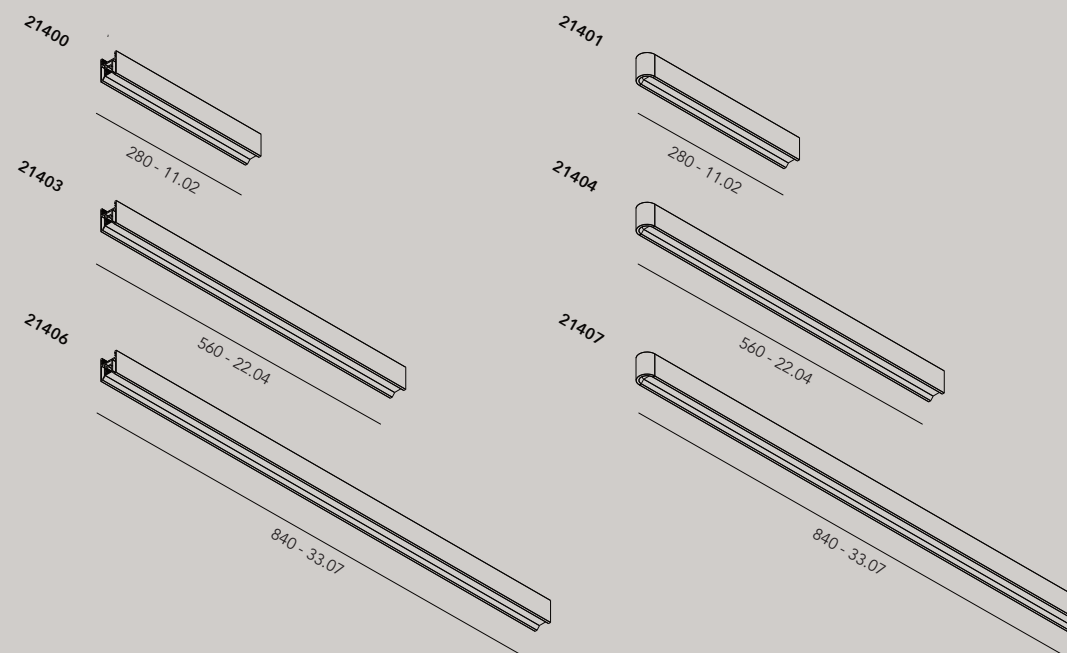

Order Code

21400.AA00.BBBB.CCC.DD
21401.AA00.BBBB.CCC.DD
21403.AA00.BBBB.CCC.DD
21404.AA00.BBBB.CCC.DD
21406.AA00.BBBB.CCC.DD
21407.AA00.BBBB.CCC.DD

bloc micro stripe 280
bloc micro stripe 280 end
bloc micro stripe 560
bloc micro stripe 560 end
bloc micro stripe 840
bloc micro stripe 840 end

AA	Finish
01	black
02	white
22	natural alu brushed
23	brass alu brushed
25	bronze alu brushed
26	dark bronze alu brushed
27	gun metal alu brushed
28	nickel alu brushed
32	copper alu brushed
03	painting custom NCS color

BBBB	Light
9527	cri 95, 2700K
9530	cri 95, 3000K

CCC	Optic	for 3000K, 280 mm
001	frosted ice opal	880 lm

DD	Dimming
ND	no dim
DA	dali (0/1-10V through interface)
CA	casambi