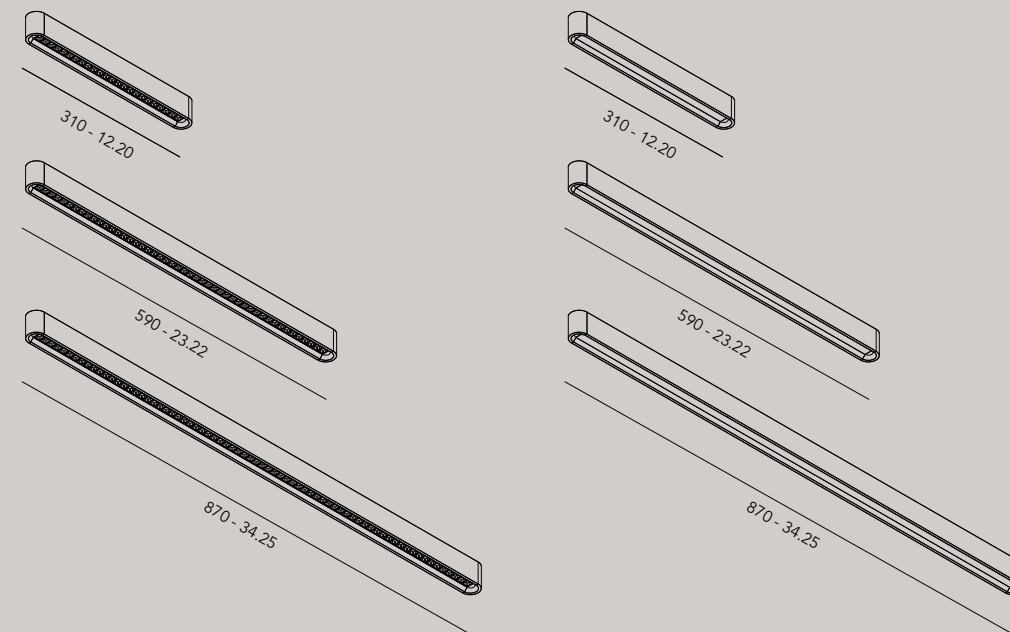

Order Code

21700.AA00.BBBB.CCC
21701.AA00.BBBB.CCC
21702.AA00.BBBB.CCC

bloc micro 280 monopoint (remote driver)
bloc micro 560 monopoint (remote driver)
bloc micro 840 monopoint (remote driver)

AA	Finish
01	black
02	white
22	natural alu brushed
23	brass alu brushed
25	bronze alu brushed
26	dark bronze alu brushed
27	gun metal alu brushed
28	nickel alu brushed
32	copper alu brushed
03	painting custom NCS color

BBBB	Light
9527	cri 95, 2700K
9530	cri 95, 3000K

CCC	Optic	for 3000K, 280 mm
001	frosted ice opal	880 lm
306	30° matt black reflector	1245 lm
506	50° matt black reflector	1274 lm
307	30° matt white reflector	1245 lm
507	50° matt white reflector	1274 lm