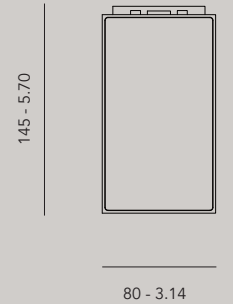

Order Code
25210.AAAA.BBBB.CCC.DD multip spot 230Vac edition
25211.AA00.BBBB.CCC.DD multip spot without inlay 230Vac edition
25212.AAAA.BBBB.CCC.DD multip spot 110Vac edition
25213.AA00.BBBB.CCC.DD multip spot without inlay 110Vac edition

25400.AAAA.0000.000.00 multip audio
25401.AA00.0000.000.00 multip audio without inlay

25100 multip mechanical coupler

AA Finish body
02 white paint
21 black alu brushed
22 natural alu brushed
23 brass alu brushed
25 bronze alu brushed
26 dark bronze alu brushed
27 gun metal alu brushed
28 nickel alu brushed
32 copper alu brushed
34 aluminum high polished

AA Finish inlay
40 walnut
41 oak natural
42 oak brown
43 oak black
60 black marble 'Nero Marquina' (limited edition)
70 white marble HPL Truescale
72 brown marble HPL Truescale
90 black leather
91 white leather

BBBB Light
9527 cri 95, 2700K
9530 cri 95, 3000K

CCC Optic Output*
300 30° 670lm - 1550cd
450 45° 700lm - 1070cd
600 60° 690lm - 811cd

DD Dimming
ND no dimming
PH phase cut
DA dali
CA casambi

* Values for 3000K. Color temperature influences the lumen output. Download complete photometric data on our website.