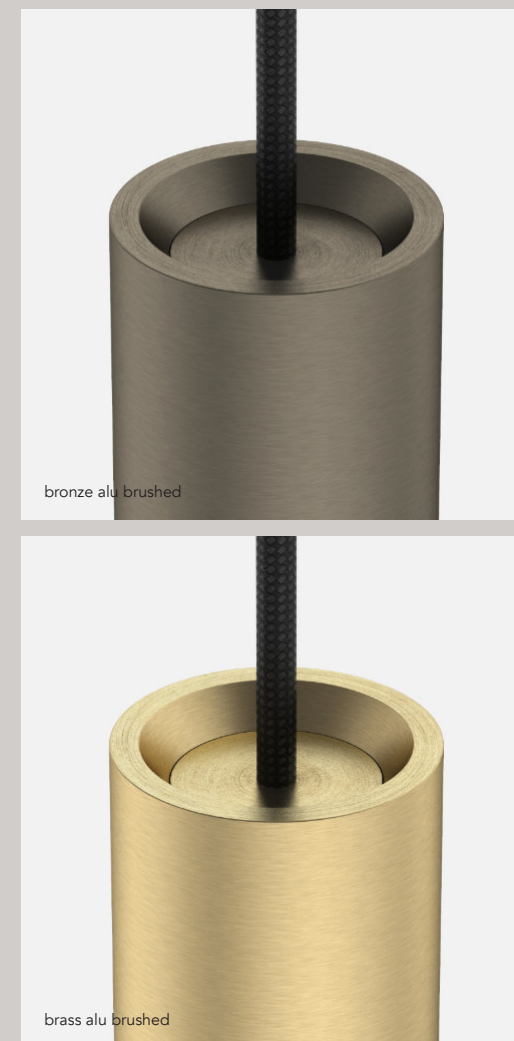

°bevel

materials aluminum / PC
weight 600gr / 1.32lb
voltage 48 Vdc
wattage 8,2 W
ugr <19
dimming DALI, 0-10V, 1-10V, switchDIM, Casambi

IP20

Order Code
20500.AA00.BBBB.CCC.DD bevel
20501.AA00.BBBB.CCC.DD bevel monopoint

AA	Finish	
01	black	
02	white	
22	natural alu brushed	
23	brass alu brushed	
25	bronze alu brushed	
26	dark bronze alu brushed	
27	gun metal alu brushed	
28	nickel alu brushed	
32	copper alu brushed	
03	painting custom NCS color	
BBBB	Light	
9527	cri 95, 2700K	
9530	cri 95, 3000K	
CCC	Optic	Output*
200	20°	670lm - 1550cd
300	30°	700lm - 1070cd
500	50°	690lm - 811cd
DD	Dimming	
ND	no dimming	
DA	dali (0/1-10V, switchDIM, Casambi through interface)	
CA	casambi control	

Accessories
10150.0100 recessed ceiling rose black, Ø50 mm
10150.0200 recessed ceiling rose white, Ø50 mm

* Values for 3000K. Color temperature influences the lumen output. Download complete photometric data on our website.