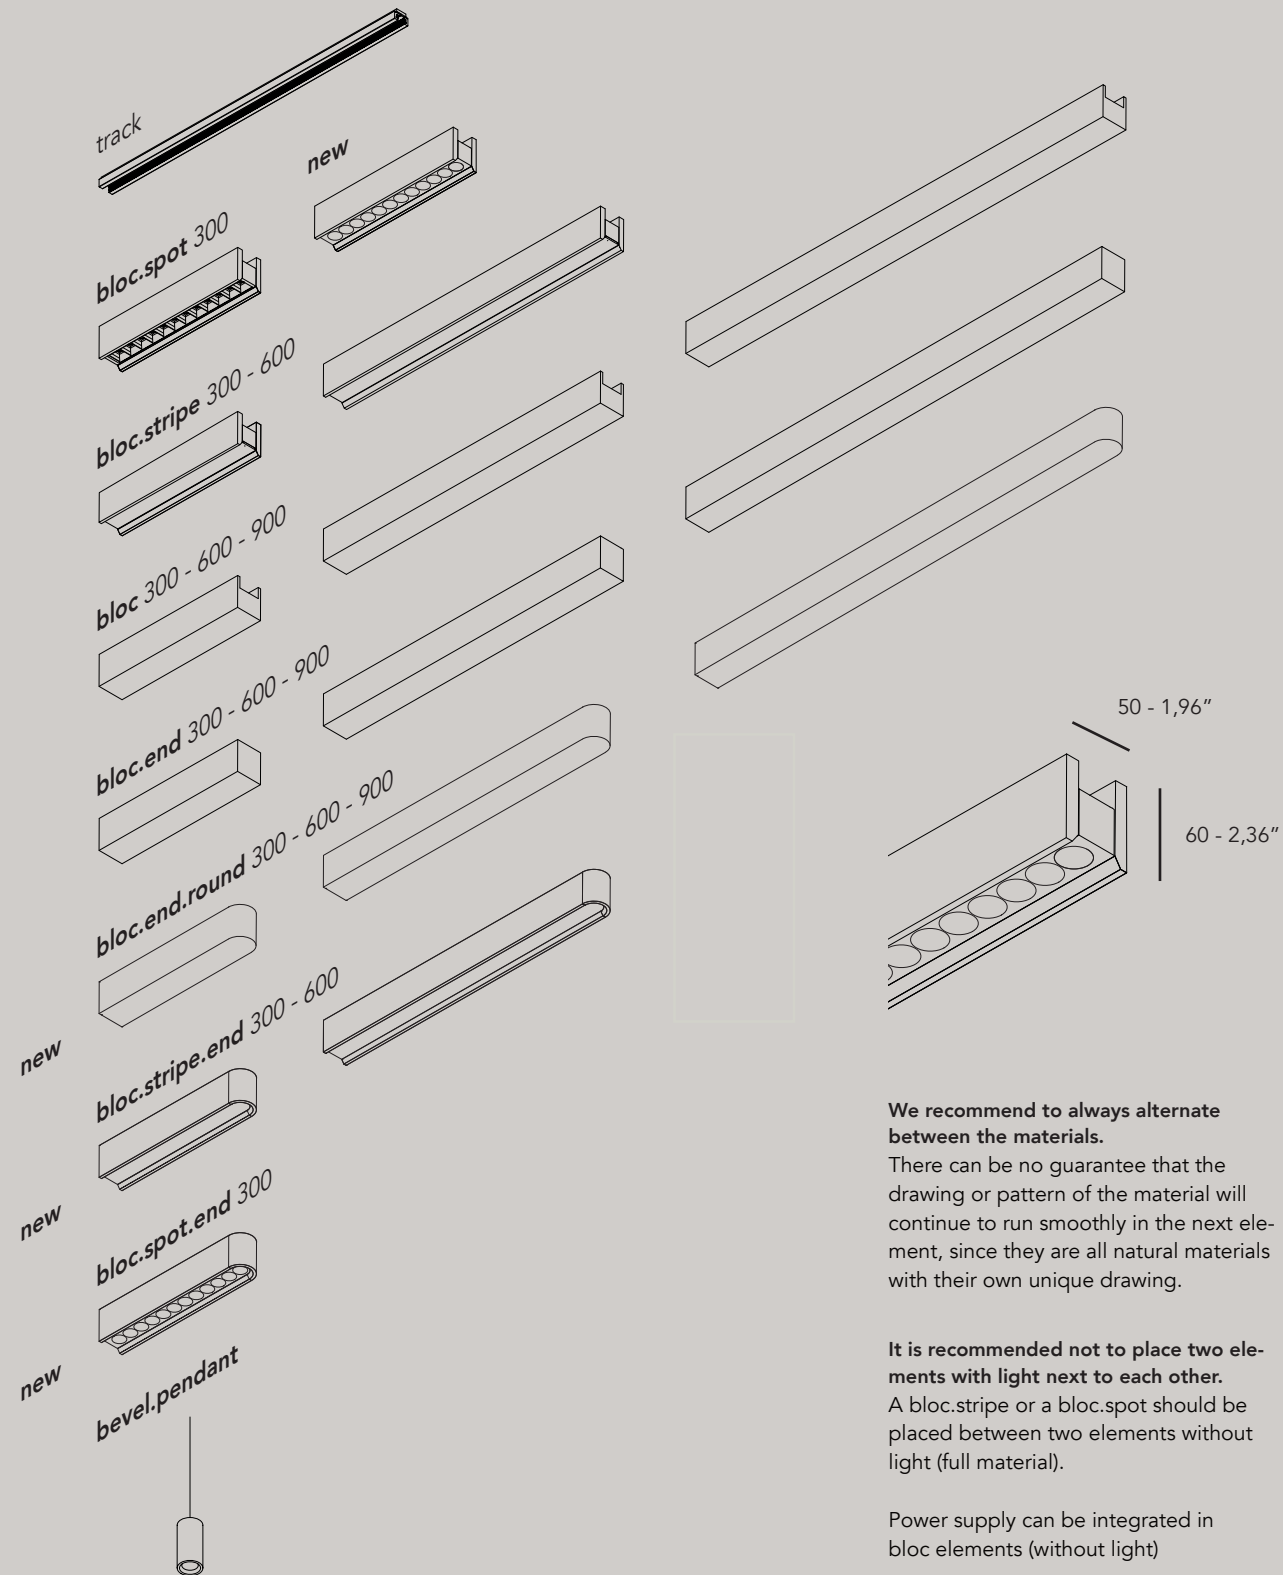

°bloc.spot (oak) & °bloc (carrara)

°bloc.spot, brushed brass & °bloc, carrara bianco / showroom Lumartes, NYC

°bloc

191

set-up guide

We recommend to always alternate between the materials.
 There can be no guarantee that the drawing or pattern of the material will continue to run smoothly in the next element, since they are all natural materials with their own unique drawing.