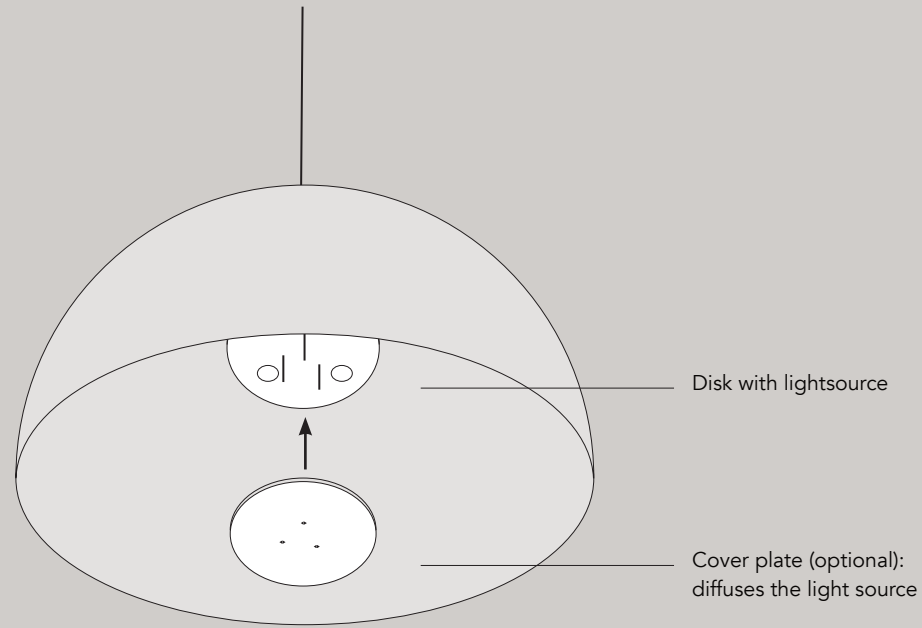

lightsources for °sphere

1 x LED module (diam. 300mm)

1 x LED disc (diam. 315mm)
with coverplate 350mm (incl.)
(equal light source)

1 x socket E27 (diam. 150mm)
excl. light bulbs

3 x socket E27 (diam. 300mm)
excl. light bulbs