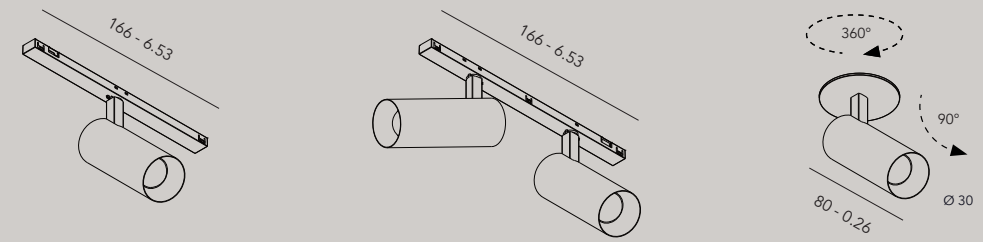

°tubu 30

materials aluminum coated / glass lens
weight 100gr / 1.91lb / piece
voltage 48 Vdc for track / 120-240Vac for monopoint
wattage 5,5W
ugr <19

IP20 CE ENEC

Order Code

31901.AA00.BBBB.CCC.DD tubu 30
31902.AA00.BBBB.CCC.DD tubu 30 x 2

31903.AA00.BBBB.CCC.DD tubu 30 monopoint

AA	Finish
01	black
02	white
22	natural alu brushed
23	brass alu brushed
25	bronze alu brushed
26	dark bronze alu brushed
27	gun metal alu brushed
28	nickel alu brushed
32	copper alu brushed
03	painting custom NCS color

BBBB	Light
9527	cri 95, 2700K
9530	cri 95, 3000K
DW27	cri 90, 2700-1800K

CCC	Optic	for 3000K, single spot
200	20°	280lm - 1700cd
300	30°	520lm - 1900cd
500	50°	570lm - 800cd

DD	Dimming
ND	no dim
DA	dali (0/1-10V through interface)
CA	casambi