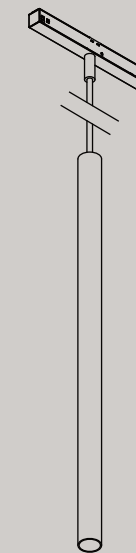

°tubu long

materials aluminum coated or chrome / PC
weight 450gr / 0.99lb
voltage 48 Vdc
wattage 4 W
ugr <19
dimming DALI, 0-10V, 1-10V, switchDIM, Casambi

IP20

Order Code

11600.AA00.BBBB.CCC.DD tubu long
11603.AA00.BBBB.CCC.DD tubu long monopoint

AA Finish

- 01 black
- 02 white
- 22 natural alu brushed
- 23 brass alu brushed
- 25 bronze alu brushed
- 26 dark bronze alu brushed
- 27 gun metal alu brushed
- 28 nickel alu brushed
- 32 copper alu brushed
- 03 painted custom NCS color

BBBB Light

- 9027 cri >90, 2700K
- 9030 cri >90, 3000K

CCC Optic

100	10°	265lm - 670cd
300	30°	265lm - 670cd

Output*

DD Dimming

- ND no dimming
- DA dali (0/1-10V, switchDIM, Casambi through interface)
- CA casambi control

* Values for 3000K. Color temperature influences the lumen output. Download complete photometric data on our website.

Accessory for monopoint

91004.AA00 recessed canopy

AA Finish

- 01 black
- 02 white
- 22 natural alu brushed
- 23 brass alu brushed
- 25 bronze alu brushed
- 26 dark bronze alu brushed
- 27 gun metal alu brushed
- 28 nickel alu brushed
- 32 copper alu brushed
- 03 painted custom NCS color