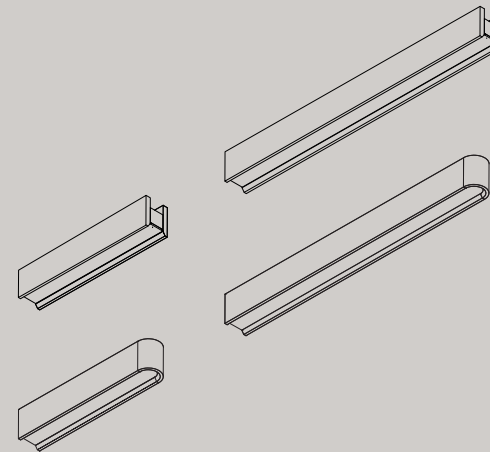

°bloc.stripe

materials aluminum / PC
weight from 0,5-5kg
voltage 48 Vdc
wattage 8,2W - 16,4W (high output) for 300mm
dimming DALI, 0-10V, 1-10V, switchDIM, Casambi

Order Code

- 20400.AA00.BBBB.CCC.DD bloc stripe 300
- 20401.AA00.BBBB.CCC.DD bloc stripe 300 high output*
- 20404.AA00.BBBB.CCC.DD bloc stripe 300 end
- 20405.AA00.BBBB.CCC.DD bloc stripe 300 end high output*
- 20410.AA00.BBBB.CCC.DD bloc stripe 600
- 20411.AA00.BBBB.CCC.DD bloc stripe 600 high output*
- 20414.AA00.BBBB.CCC.DD bloc stripe 600 end
- 20415.AA00.BBBB.CCC.DD bloc stripe 600 end high output*

*only available for alu finishes & black/white paint

IP20 CE ENEC