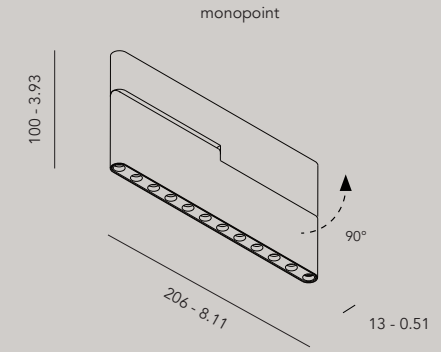

°knick.micro

materials aluminum / PC
weight 600 gr / 1,32lb
voltage 48 Vdc
wattage 10W
dimming DALI, 0-10V, 1-10V, switchDIM, Casambi
ugr <19

IP20 CE ENEC

Order Code

- 30501.AA00.BBBB.CCC.DD knick micro for line.m1
- 30505.AA00.BBBB.CCC.DD knick micro for line.m5&6
- 30503.AA00.BBBB.CCC.DD knick micro monopoint

1. **AA Finish**
2. 01 black
   - 02 white
   - 22 natural alu brushed
   - 23 brass alu brushed
   - 25 bronze alu brushed
   - 26 dark bronze alu brushed
   - 27 gun metal alu brushed
   - 28 nickel alu brushed
   - 32 copper alu brushed
   - 03 painted custom NCS color

1. **BBBB Light**
2. 9527 cri >95, 2700K
   - 9530 cri >95, 3000K

CCC Optic	Output*
106 10° matt black reflector	730 lm - 5515 cd
206 20° matt black reflector	776 lm - 3825 cd
306 30° matt black reflector	653 lm - 1741 cd
606 60° matt black reflector	697 lm - 689 cd

1. **DD Dimming**
2. ND no dimming
   - DA dali (0/1-10V, switchDIM through interface)
   - CA casambi

* Values for 3000K. Color temperature influences the lumen output. Download complete photometric data on our website.