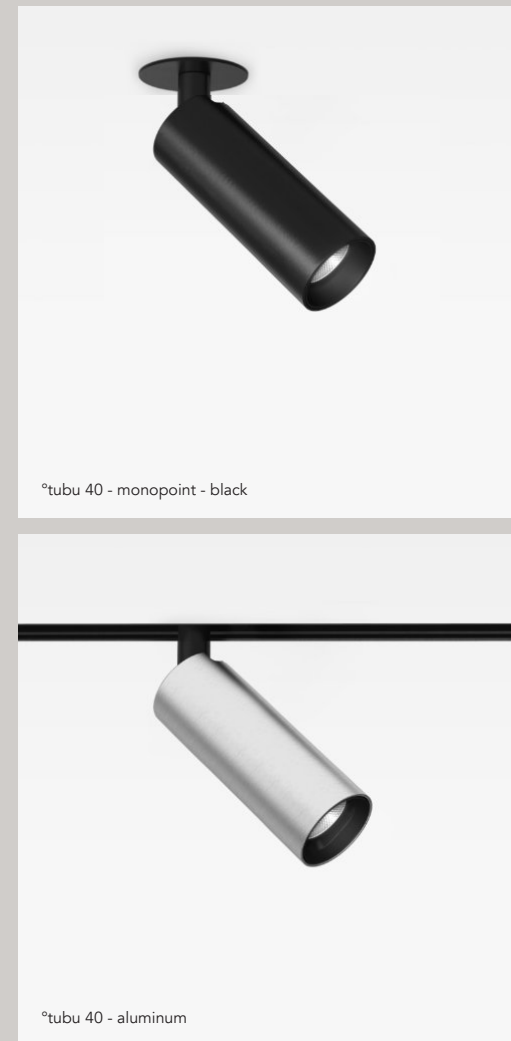

°tubu 40

materials aluminum coated / PC
weight 200gr / 0.44lb
voltage 48 Vdc
wattage 6,7 W
ugr <19
dimming DALI, 0-10V, 1-10V, switchDIM, Casambi

IP20

Order Code

11400.AA00.BBBB.CCC.DD tubu 40
11403.AA00.BBBB.CCC.DD tubu 40 monopoint

AA	Finish	
01	black	
02	white	
22	natural alu brushed	
23	brass alu brushed	
25	bronze alu brushed	
26	dark bronze alu brushed	
27	gun metal alu brushed	
28	nickel alu brushed	
32	copper alu brushed	
03	painting custom NCS color	
BBBB	Light	
9527	cri 95, 2700K	
9530	cri 95, 3000K	
9540	cri 95, 4000K - on request	
90TW	cri >90, tunable white - on request	
CCC	Optic	Output*
250	25°	420lm - 1970cd
DD	Dimming	
ND	no dimming	
DA	dali (0/1-10V, switchDIM, Casambi through interface)	
CA	casambi control	

* Values for 3000K. Color temperature influences the lumen output. Download complete photometric data on our website.