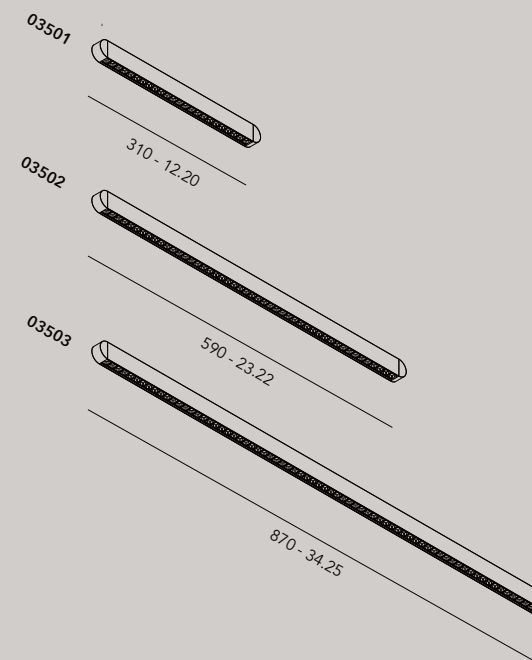

°ledline 16 mono

materials	aluminum / PC
weight	180 / 360 / 540 gr
voltage	110-230 Vac
wattage	7,5W - 15W - 22,5W
dimming	dali, 0/1-10V, phase cut, casambi (remote driver required)
ugr	<19

IP20 CE ENEC

Order Code

Monopoint

03501.AA00.BBBB.CCC
03502.AA00.BBBB.CCC
03503.AA00.BBBB.CCC
03504.AA00.BBBB.CCC
03505.AA00.BBBB.CCC
03506.AA00.BBBB.CCC
03507.AA00.BBBB.CCC
03508.AA00.BBBB.CCC
03509.AA00.BBBB.CCC

Ledline 16 280 mm - round 1 end caps (remote driver)
Ledline 16 540 mm - round 1 end caps (remote driver)
Ledline 16 840 mm - round 1 end caps (remote driver)
Ledline 16 280 mm - round 2 end caps (remote driver)
Ledline 16 540 mm - round 2 end caps (remote driver)
Ledline 16 840 mm - round 2 end caps (remote driver)
Ledline 16 280 mm - flat end caps (remote driver)
Ledline 16 540 mm - flat end caps (remote driver)
Ledline 16 840 mm - flat end caps (remote driver)

AA	Color disk
01	black
02	white
22	natural alu brushed
23	brass alu brushed
25	bronze alu brushed
26	dark bronze alu brushed
27	gun metal alu brushed
28	nickel alu brushed
03	painting custom NCS color

BBBB	Light
9527	cri 95, 2700K
9530	cri 95, 3000K

CCC	Optic	for 3000K, 280 mm
001	frosted ice opal	440 lm
306	30° matt black reflector	622 lm
506	50° matt black reflector	635 lm
307	30° matt white reflector	622 lm
507	50° matt white reflector	635 lm