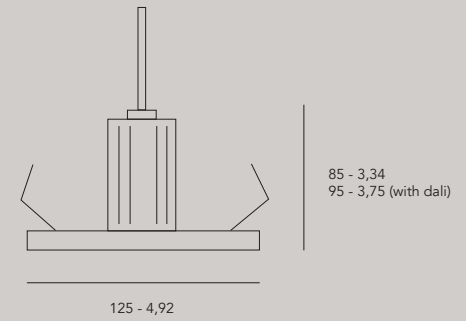

Order Code

04201.AA00.BBBB.CCC.DD diameter 125 mm
04204.AA00.BBBB.CCC.DD diameter 125 mm IP44
(whitout ventilation system)

AA	Finish
01	black
02	white
22	aluminum brushed
34	aluminum polished
22	natural alu brushed
23	brass alu brushed
25	bronze alu brushed
26	dark bronze alu brushed
27	gun metal alu brushed
28	nickel alu brushed
32	copper alu brushed
41	oak natural
42	oak classic brown
43	oak black

BBBB	Light
9027	cri >90, 2700K
9030	cri >90, 3000K
9040	cri >90, 4000K on request

CCC	Optic	Output*
380	38°	670lm - 1550cd
600	60°	700lm - 1070cd

DD	Dimming
PH	phase cut
DA	dali