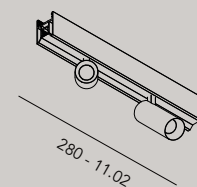

°bloc micro tubu30

materials aluminum / glass lens
weight 500 gr / 1.10 lb
voltage 48Vdc
wattage 2x 5,5W
ugr <19

IP20

Order Code

21100.AA00.BBBB.CCC.DD

bloc micro - spot double °tubu 30 - 280 mm

AA	Finish	CCC	Optic	for 3000K, single spot
01	black	200	20°	280lm - 1700cd
02	white	300	30°	520lm - 1900cd
22	natural alu brushed	500	50°	570lm - 800cd
23	brass alu brushed			
25	bronze alu brushed			
26	dark bronze alu brushed			
27	gun metal alu brushed			
28	nickel alu brushed			
32	copper alu brushed			
03	painting custom NCS color			
BBBB	Light	DD	Dimming	
9527	cri 95, 2700K	ND	no dim	
9530	cri 95, 3000K	DA	dali (0/1-10V through interface)	
		CA	casambi