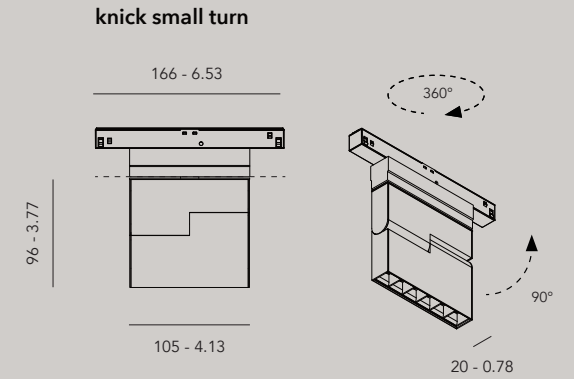

knick small

materials aluminum / PC
 weight 260gr / 0.57lb
 voltage 48 Vdc
 wattage 9,6 W
 ugr louvre <19
 dimming DALI, 0-10V, 1-10V, switchDIM, Casambi

IP20 CE ENEC ENEC

Order Code

- 10600.AA00.BBBB.CCC.DD** knick small
- 10603.AA00.BBBB.CCC.DD** knick small monopoint
- 10610.AA00.BBBB.CCC.DD** knick small turn
- 10613.AA00.BBBB.CCC.DD** knick small turn monopoint