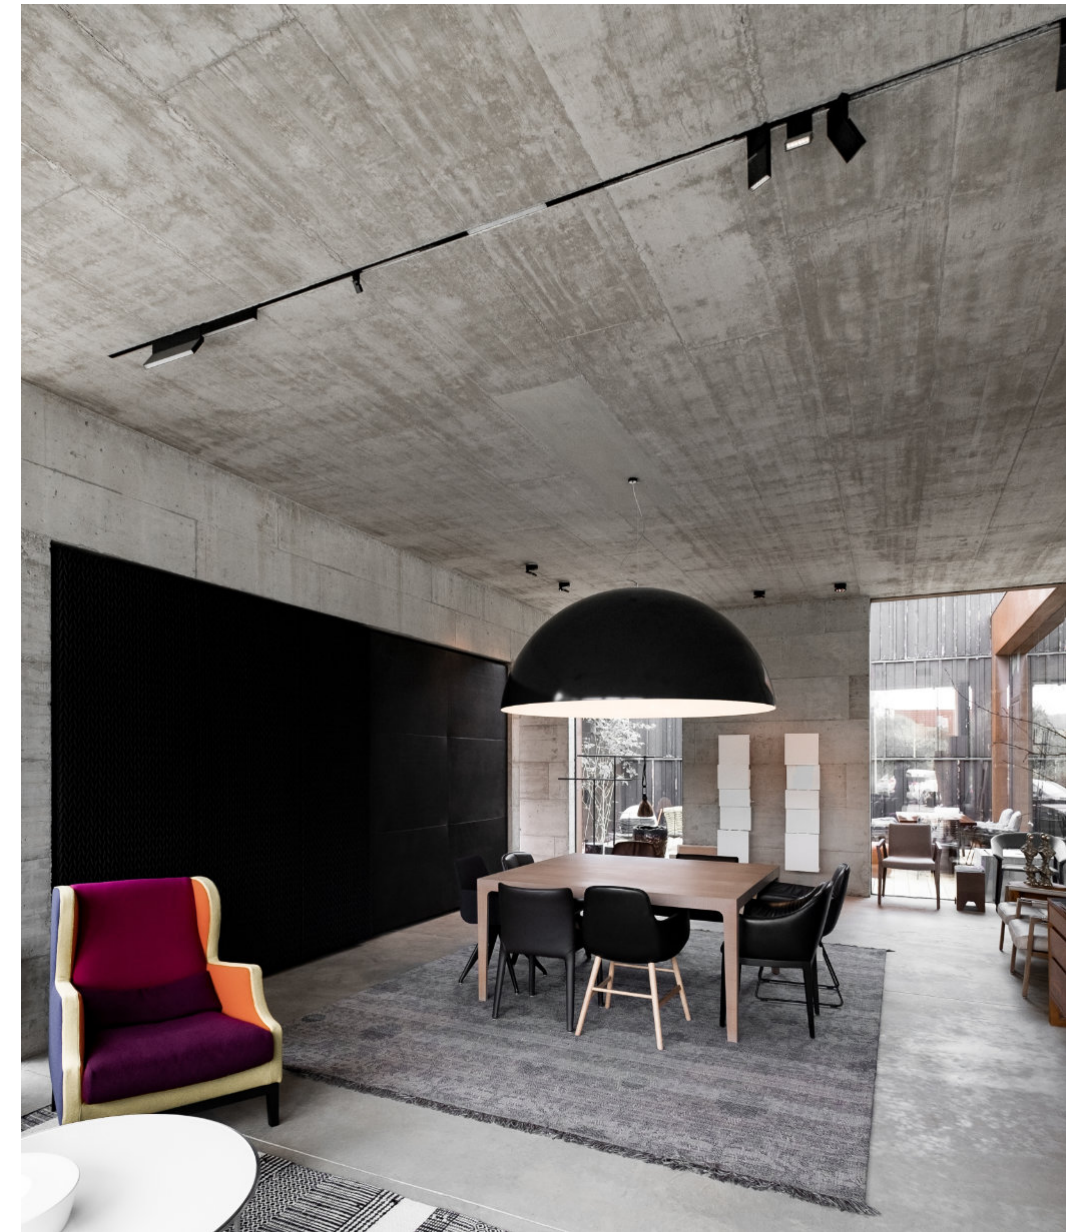

*in & *turn / Gert Robijns - Reset Home, centre for contemporary art

° knick

°dot monopoint with plasterkit

*knick / Industrial loft, Russia - architect Denis Krasikov, Cartelle Design

Möbelbau Breithaler showroom - Austria