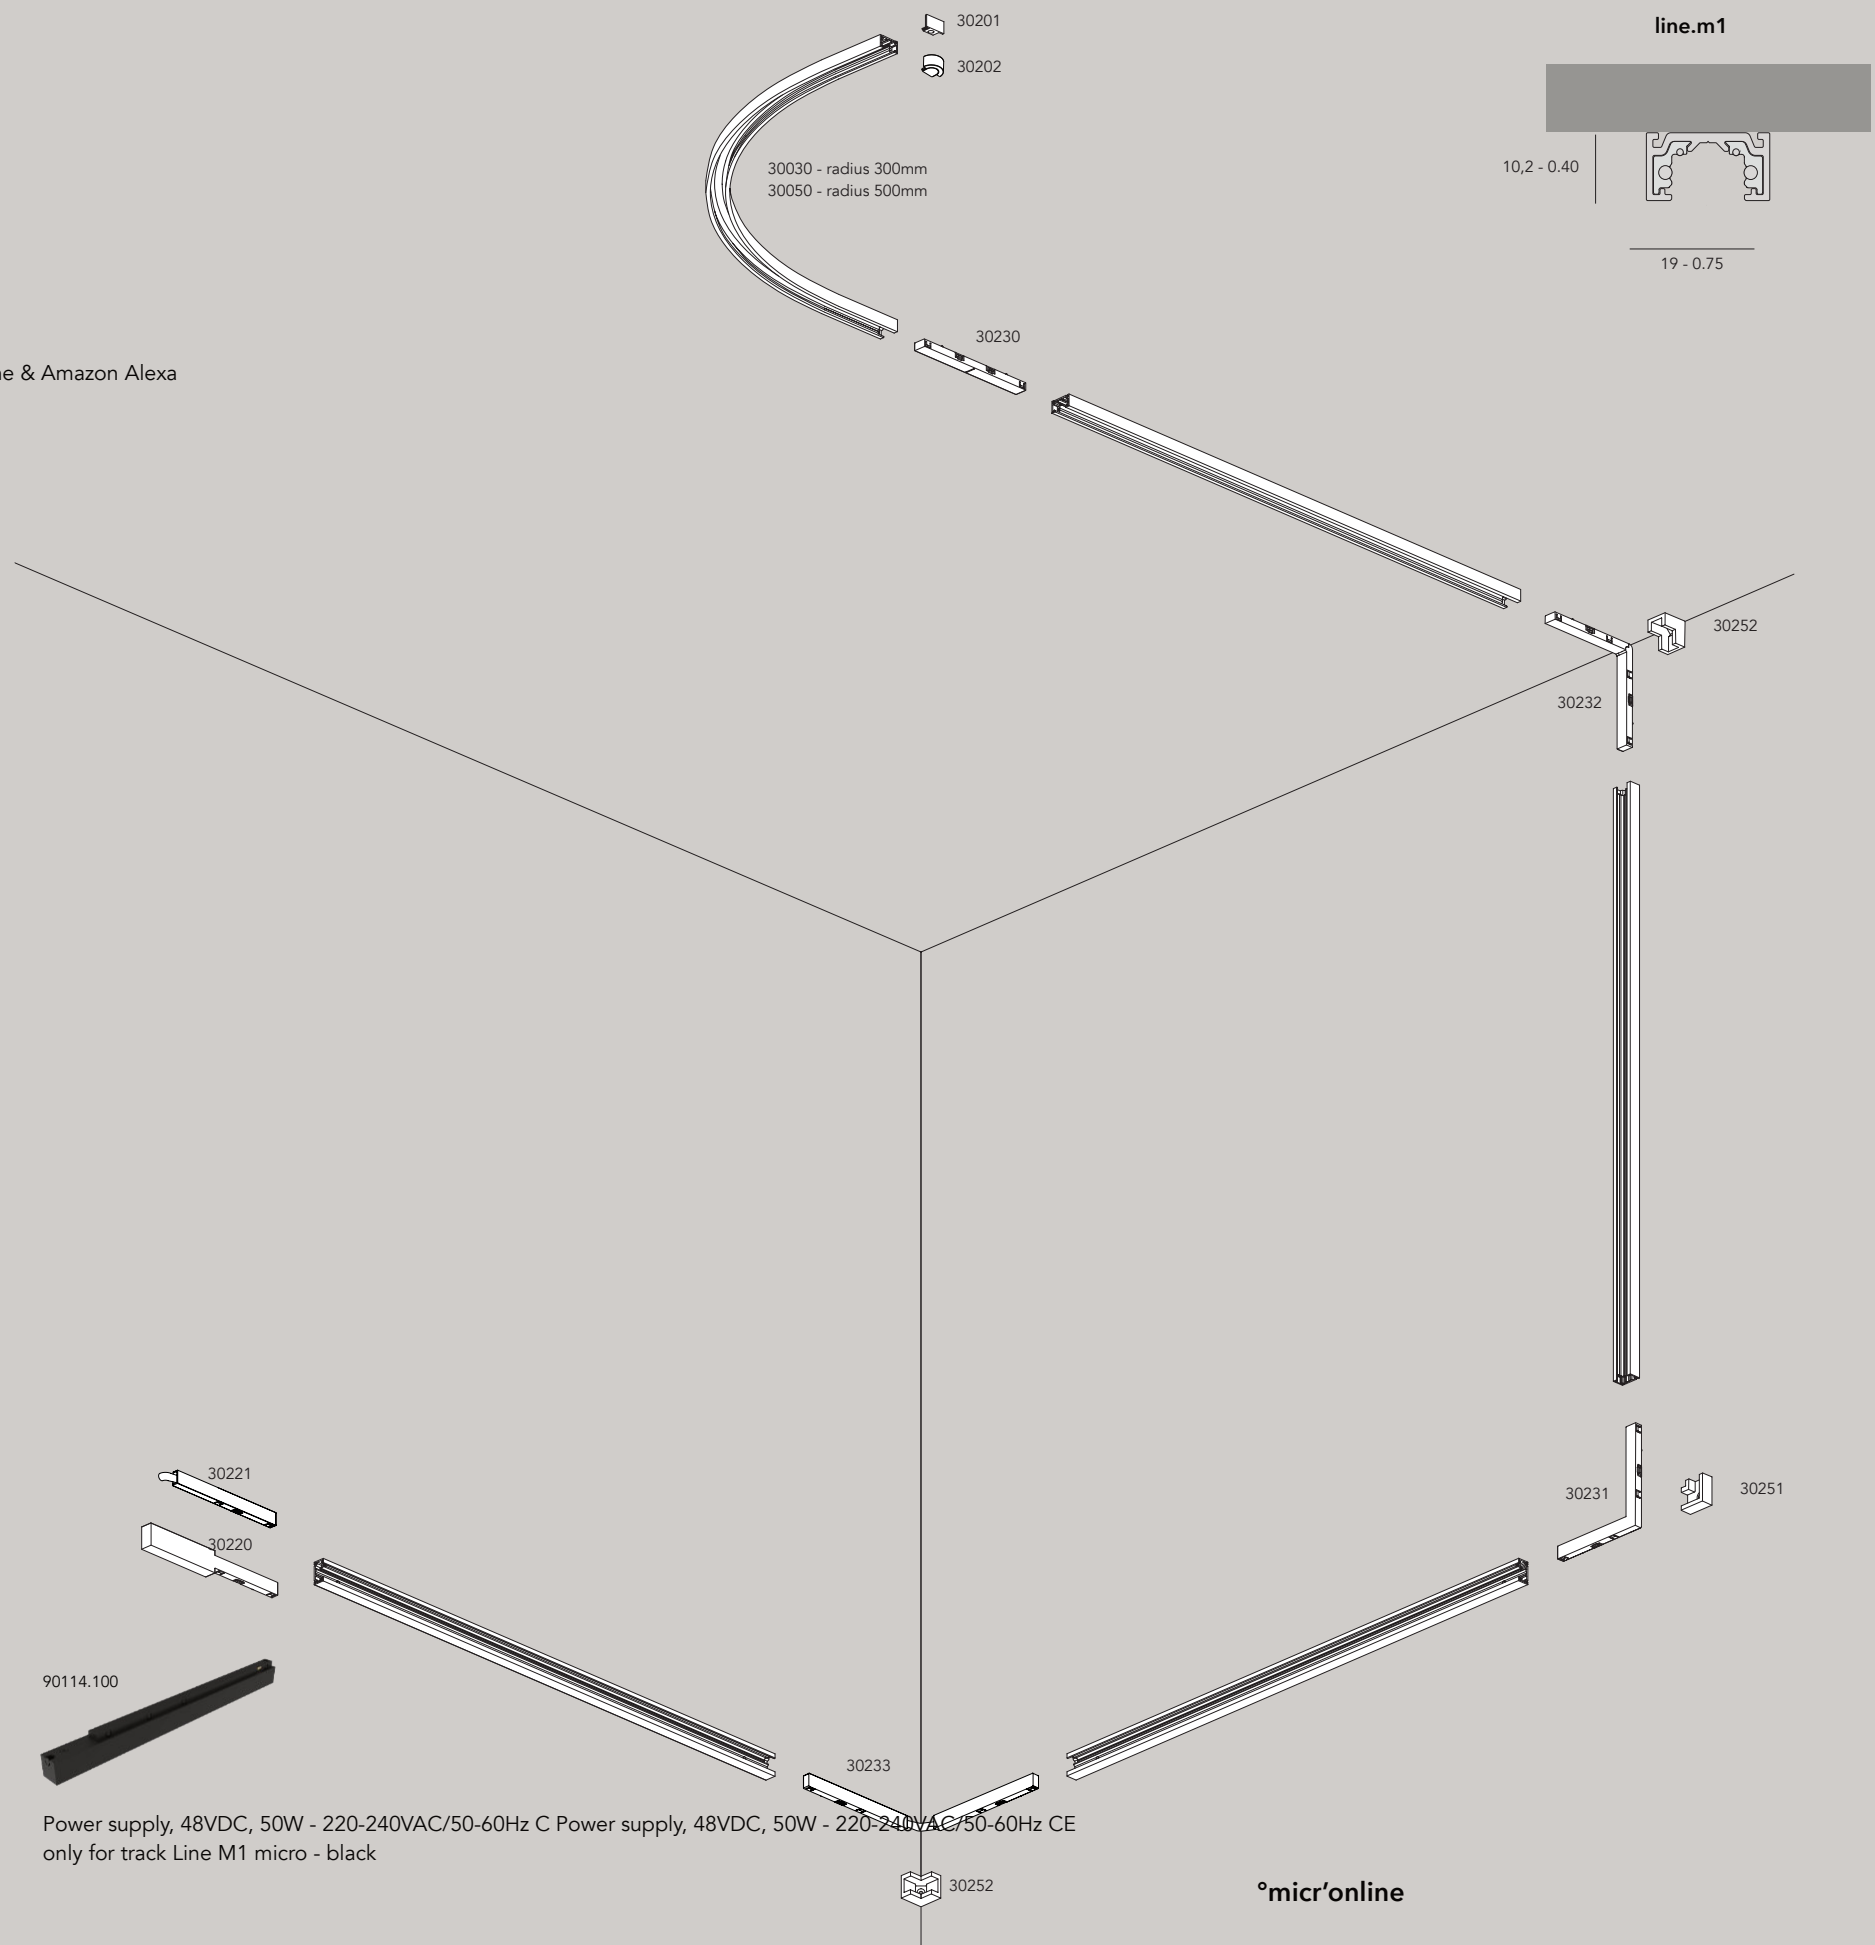

Track Accessories

30201.AA00 endcap for m1

30202.AA00 round endcap for m1

30220.0100 electrical end feeder for m1 black

30220.0200 electrical end feeder for m1 white

30221.0100 electrical feeder for m1, m5, m6 black

30221.0200 electrical feeder for m1, m5, m6 white

30230.0100 electrical jointing connector 180° black

30230.0200 electrical jointing connector 180° white

30231.0100 electrical jointing connector L 90° black

30231.0200 electrical jointing connector L 90° white

30232.0100 electrical jointing wall connector L 90° (+/- 10°) black

30232.0200 electrical jointing wall connector L 90° (+/- 10°) white

30233.0100 electrical jointing connector adjustable corner black

30233.0200 electrical jointing connector adjustable corner white

30251.0100 horizontal mechanical corner joint cover for m1 black

30251.0200 horizontal mechanical corner joint cover for m1 white

30252.0100 vertical mechanical corner joint cover for m1 black

30252.0200 vertical mechanical corner joint cover for m1 white

30261.0100 cover profile 1000mm for m1 black

30261.0200 cover profile 1000mm for m1 white

30262.0100 cover profile 2000mm for m1 black

30262.0200 cover profile 2000mm for m1 white

30263.0100 cover profile 3000mm for m1 black

30263.0200 cover profile 3000mm for m1 white

Power supply, 48VDC, 50W - 220-240VAC/50-60Hz C Power supply, 48VDC, 50W - 220-240VAC/50-60Hz CE
only for track Line M1 micro - black