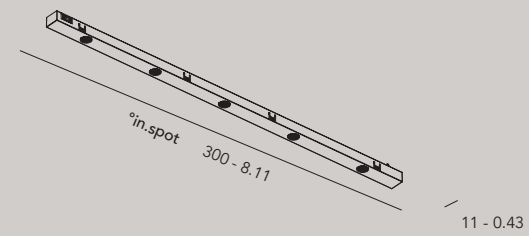

°in.micro

materials PC
voltage 48 Vdc
dimming DALI, 0-10V, 1-10V, switchDIM, Casambi, Google Home & Amazon Alexa

IP20 CE ENEC

Order Code
30601.AA00.BBBB.CCC.DD in.spot 300 mm

AA	Finish		
01	black		
02	white		
BBBB	Light		
9027	cri >90, 2700K		
9030	cri >90, 3000K		
CCC	Optic	Output*	
500	50° (5W)	350 lm	
DD	Dimming see 48V controls		
DA	dali (0/1-10V, switchDIM, Casambi through interface)		

Order Code
30701.AA00.BBBB.CCC.DD in.opal 511 mm
30702.AA00.BBBB.CCC.DD in.opal 1011 mm
30703.AA00.BBBB.CCC.DD in.opal **1511** mm

AA	Finish		
01	black		
BBBB	Light		
9027	cri >90, 2700K		
9030	cri >90, 3000K		
CCC	Optic	Output*	
001	opal diffuser 511 mm (5,5W)	429 lm	
001	opal diffuser 1011 mm (11W)	858 lm	
001	opal diffuser 1511 mm (16,5W)	1287 lm	
DD	Dimming		
DA	dali (0/1-10V, switchDIM, Casambi through interface)		

* Values for 3000K. Color temperature influences the lumen output. Download complete photometric data on our website.