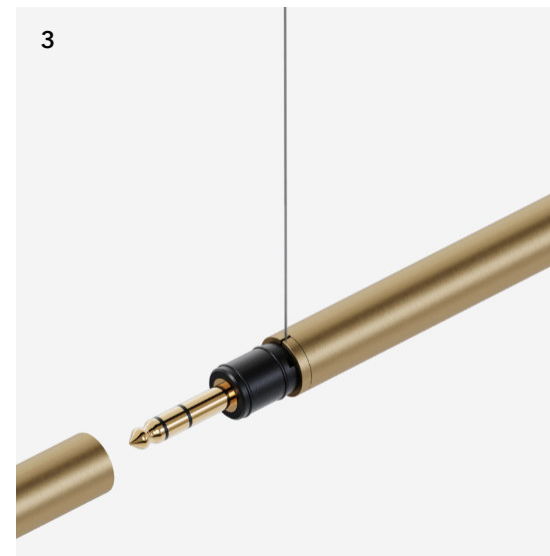

°plug

°spot curve

Up to 200 lumen

Wall mounted

wall & pending configuration (Brewery de Es, Jeuris-Jordens)

Ceiling mount with long brackets 100mm

U750 curve with spot & light tube - brass finish

°plug

Presentation °plug - Henry van de Velde Award - winner '23

Project Japan - architect Hishida - photograprer Hishida Corp

Bracket for wall or ceiling

Suspension for Ceiling

L - configuration (Brewery de Es, Jeuris-Jordens)

°spot T

materials aluminum
 weight 90 gr / 0,19lb
 voltage 24 Vdc
 wattage 2,2 W or 4W (HO)
 dimming push, dali, 0/1-10V, casambi, phase cut

IP20   

Order Code

22001.AA00.BBBB.CCC.DD spot T
 22002.AA00.BBBB.CCC.DD spot T end - male

22005.AA00.BBBB.CCC.DD spot T - high output
 22006.AA00.BBBB.CCC.DD spot T end - male - high output
 (high output only in 30°, 40° & 60°)

AA 00	Finish	CCC	Optic	Output for 3000K
21	black alu brushed	100	10°	160 lm - 910 cd
22	natural alu brushed	200	20°	130 lm - 730 cd
23	brass alu brushed	300	30°	200 lm - 725 cd (HO)
25	bronze alu brushed	350	35°	130 lm - 335 cd
26	dark bronze alu brushed	400	40°	257 lm - 470 cd (HO)
27	gun metal alu brushed	600	60°	300 lm - 244 cd (HO)
28	nickel alu brushed			
32	copper alu brushed			
03	00 painted custom NCS color			
	01 no power cord			
	02 black power cord			
	04 transparent power cord			
		DD	Mounting	
		00	suspension ring	
		01	bracket 62 mm	
		02	bracket 100 mm	
BBBB	Light			
9527	cri >95, 2700K			
9530	cri >95, 3000K			