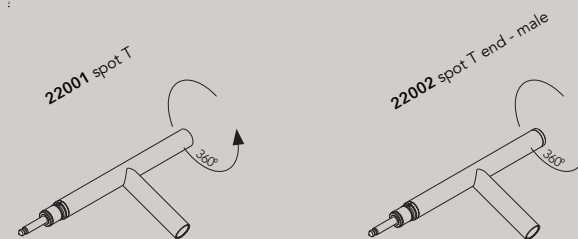

°spot T

materials aluminum
weight 90 gr / 0,19lb
voltage 24 Vdc
wattage 2,2 W or 4W (HO)
dimming push, dali, 0/1-10V, casambi, phase cut

IP20

Order Code

22001.AA00.BBBB.CCC.DD spot T
22002.AA00.BBBB.CCC.DD spot T end - male

22005.AA00.BBBB.CCC.DD spot T - high output
22006.AA00.BBBB.CCC.DD spot T end - male - high output
(high output only in 30°, 40° & 60°)

AA 00	Finish	CCC	Optic	Output for 3000K
21	black alu brushed	100	10°	160 lm - 910 cd
22	natural alu brushed	200	20°	130 lm - 730 cd
23	brass alu brushed	300	30°	200 lm - 725 cd (HO)
25	bronze alu brushed	350	35°	130 lm - 335 cd
26	dark bronze alu brushed	400	40°	257 lm - 470 cd (HO)
27	gun metal alu brushed	600	60°	300 lm - 244 cd (HO)
28	nickel alu brushed			
32	copper alu brushed			
03	00 painted custom NCS color			
	01 no power cord			
	02 black power cord			
	04 transparent power cord			
		DD	Mounting	
		00	suspension ring	
		01	bracket 62 mm	
		02	bracket 100 mm	
BBBB	Light			
9527	cri >95, 2700K			
9530	cri >95, 3000K