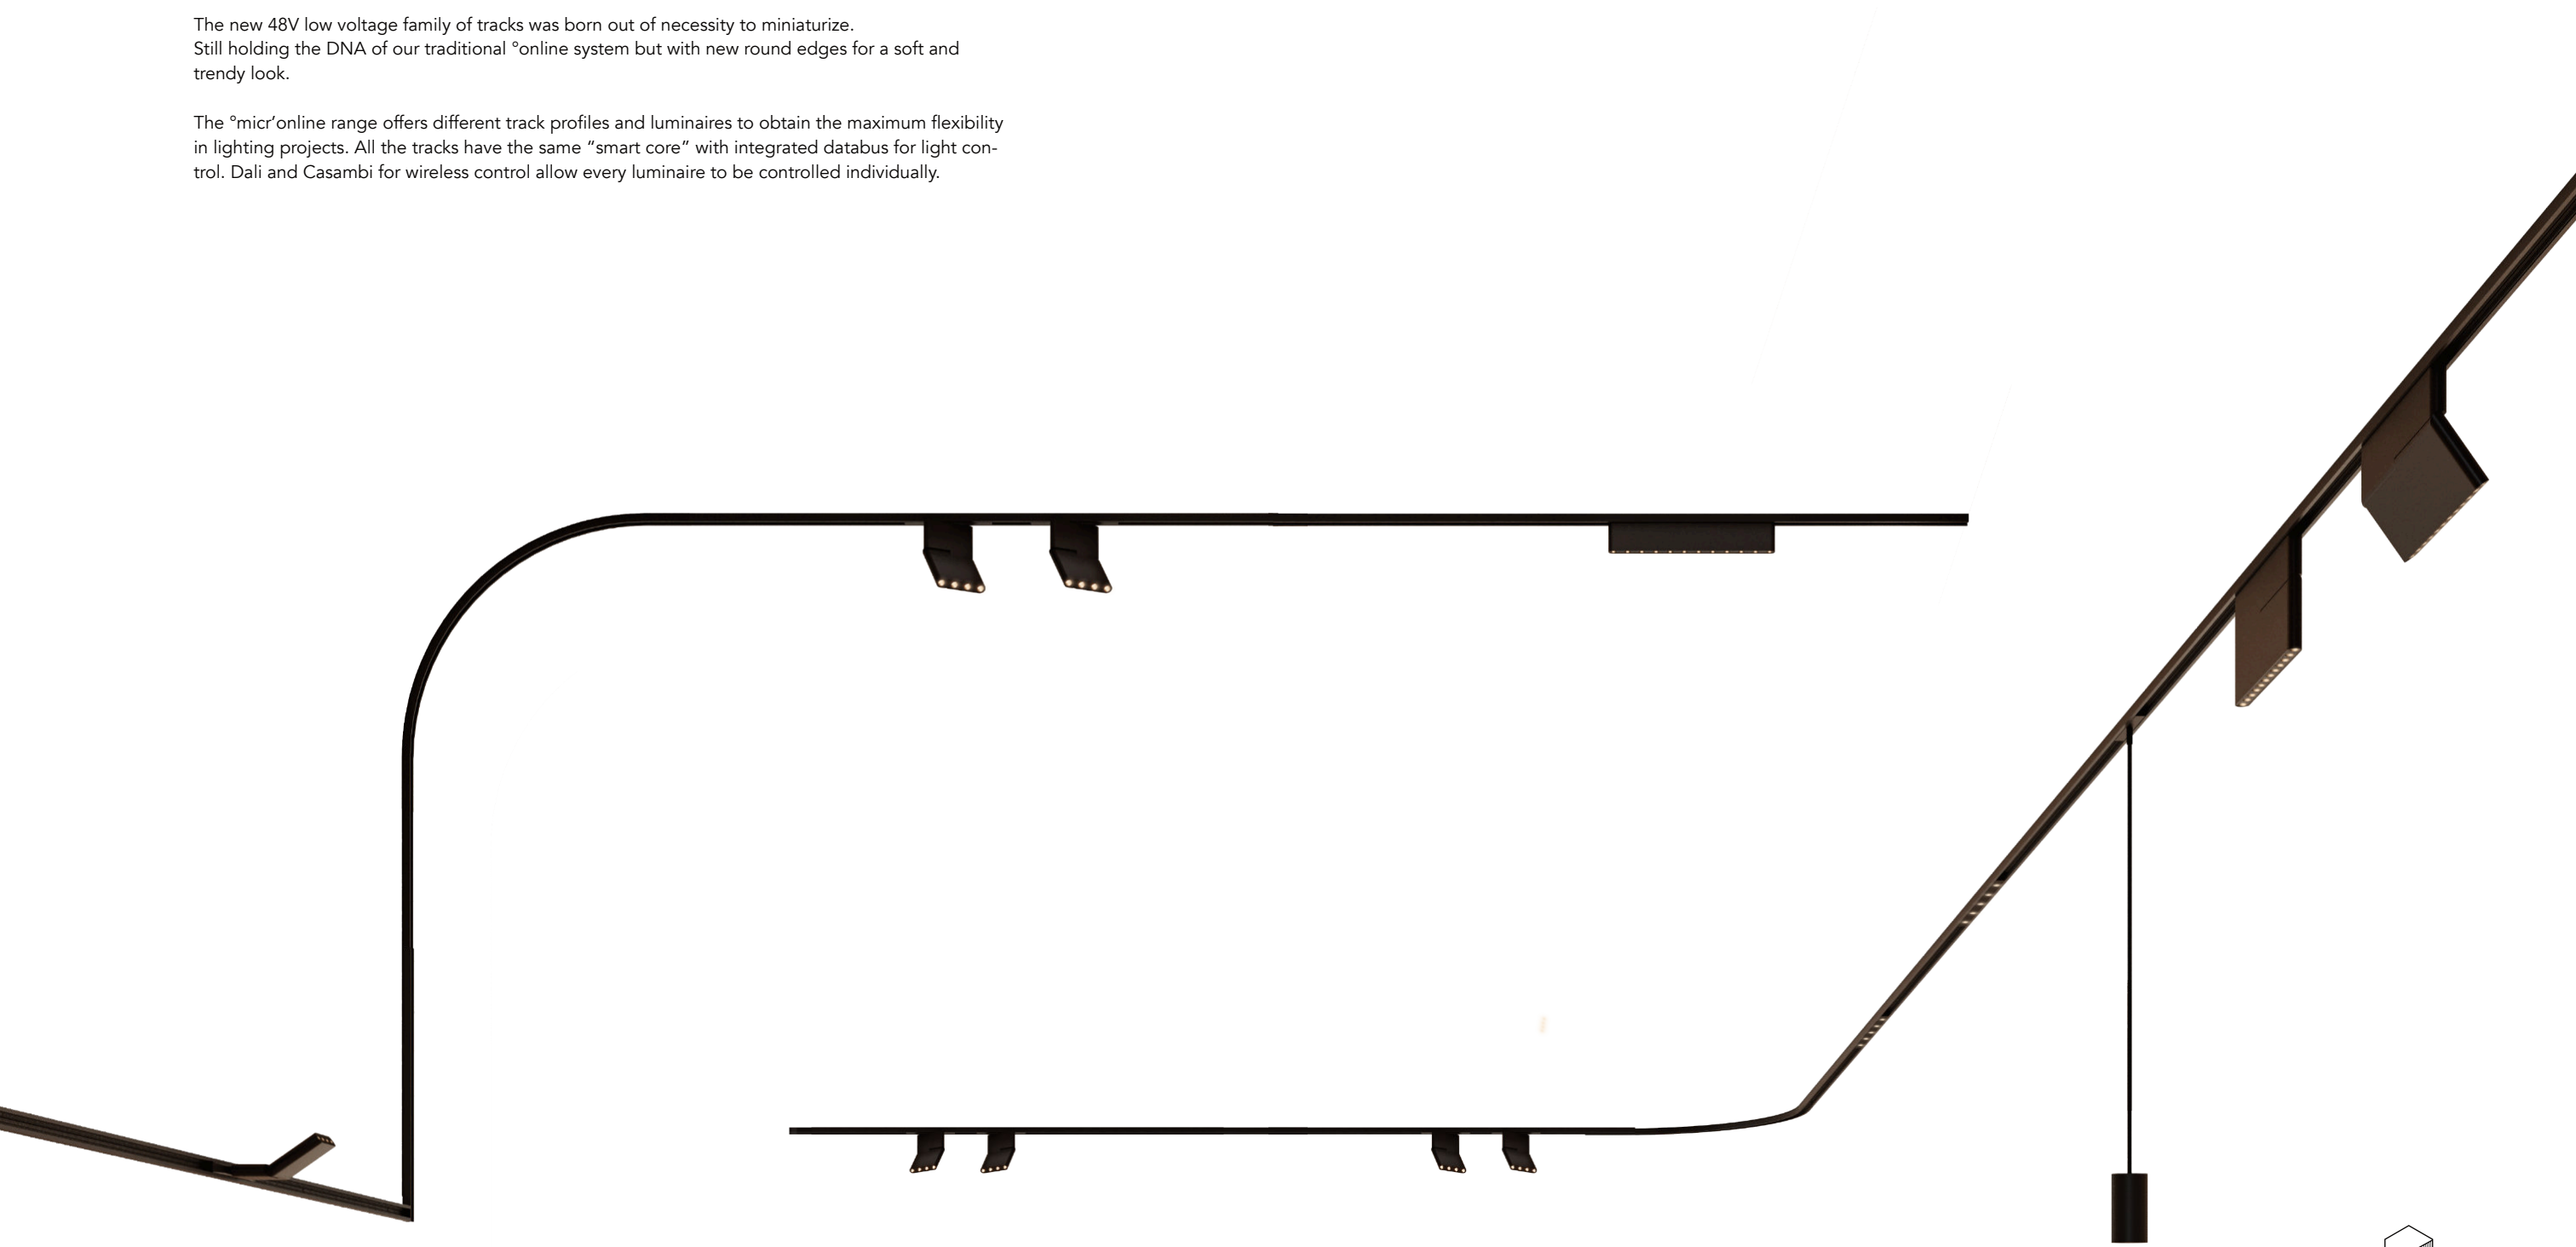

°micr'online

The new 48V low voltage family of tracks was born out of necessity to miniaturize. Still holding the DNA of our traditional °online system but with new round edges for a soft and trendy look.

The °micr'online range offers different track profiles and luminaires to obtain the maximum flexibility in lighting projects. All the tracks have the same "smart core" with integrated databus for light control. Dali and Casambi for wireless control allow every luminaire to be controlled individually.