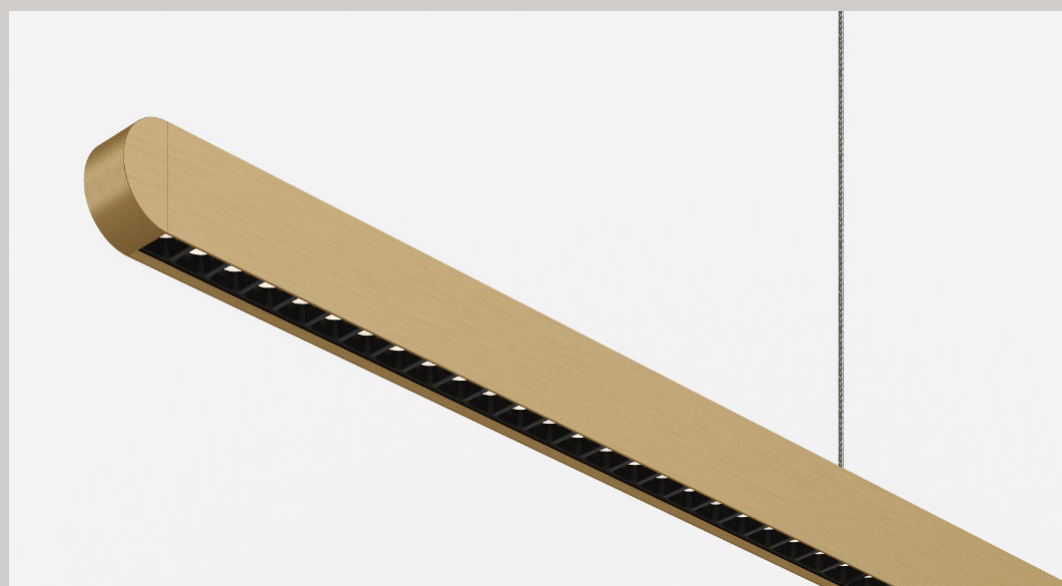

°ledline 16

materials	aluminum / PC
weight	950 gr/m
voltage	24 Vdc
wattage	opal 28W/m (with uplight +10W/m) spot 20W/m (with uplight +10W/m)
dimming	dali, 0/1-10V, phase cut, casambi (remote driver required)
ugr	<19 for spot

IP20 CE ENEC