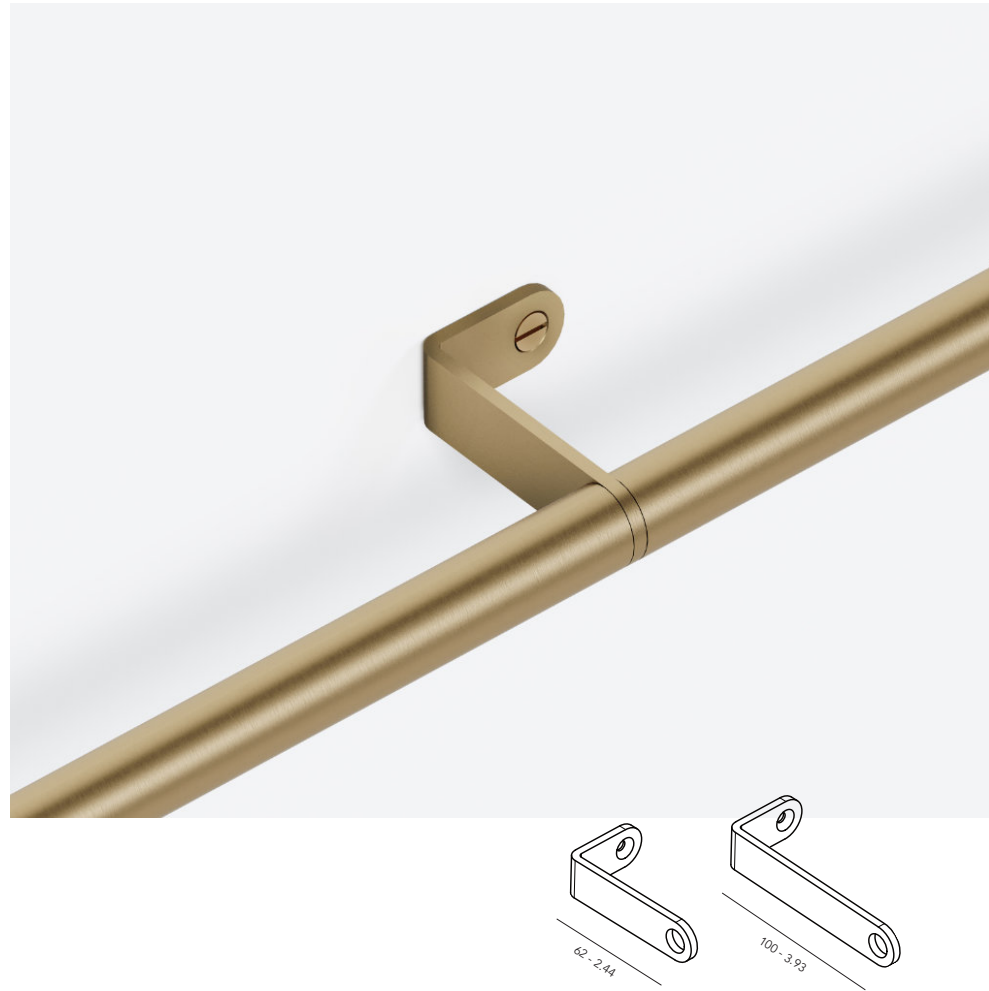

Bracket for wall or ceiling