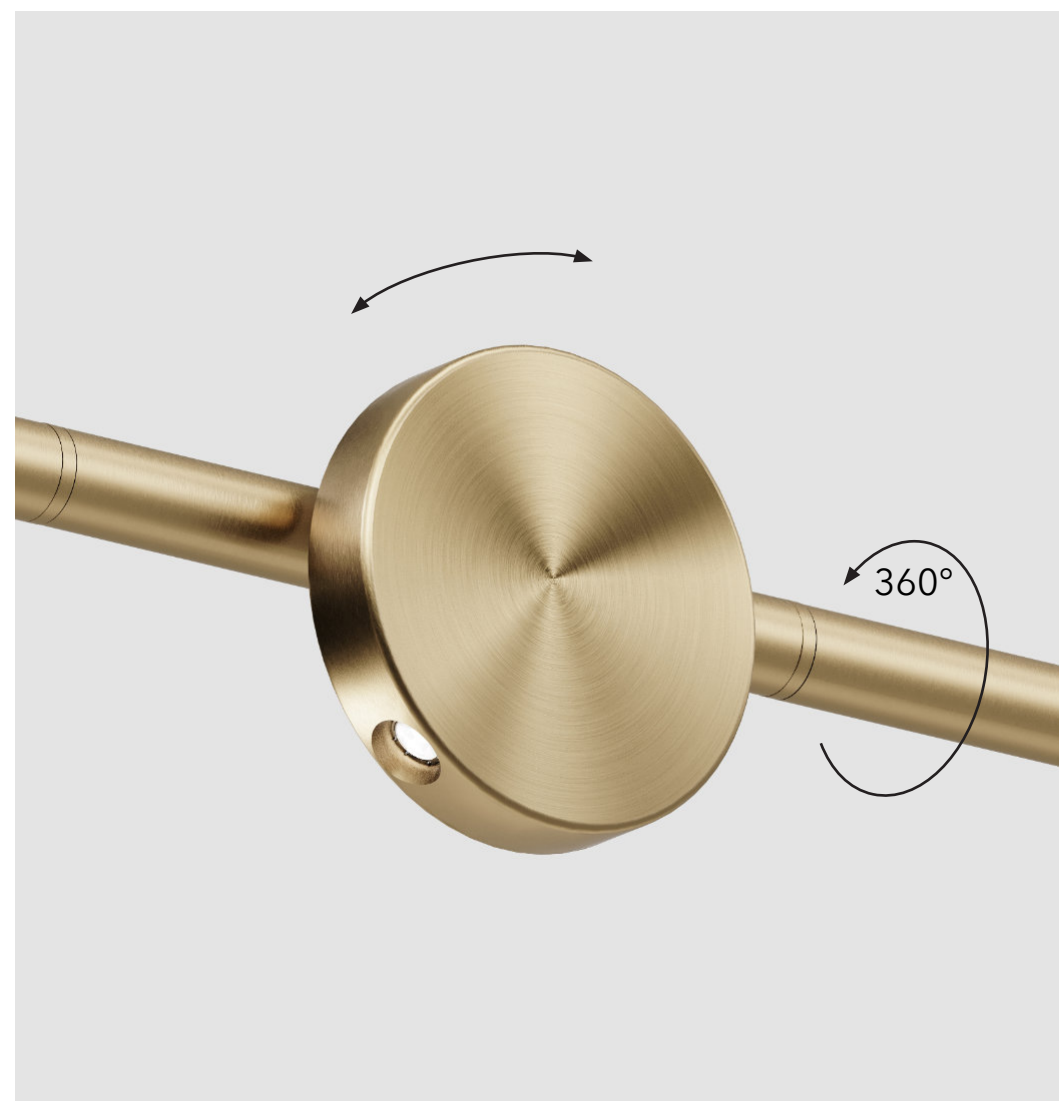

°light tube spot

Lengths: 450 mm (450lm) & 750 mm (900lm)

Project Immo Eecke - Interior architect, Frank Sinnaeve - Lighting design, Licht+Vorm - Photo, Bert Vereecke

°exo

Rotating spot - up to 300 lm
Element of 150 mm
Diameter disk 80 mm

°plug

°spot curve

Up to 200 lumen

Wall mounted

wall & pending configuration (Brewery de Es, Jeuris-Jordens)

Ceiling mount with long brackets 100mm

U750 curve with spot & light tube - brass finish

°plug