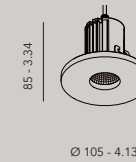

°cd+

material	aluminum, oak
weight	0,8 - 1,6 kg / 0,52 - 1,04 lb
voltage	240 Vac
cri	>90
wattage	9W
lumen	700 lm
dimming	phase cut dimmable (dimming range 0,1 to 100 %) or dali

IP20

Order Code

04202.AA00.BBBB.CCC.DD diameter 105 mm

AA Finish

01	black
02	white
22	aluminum brushed
34	aluminum polished
21	black alu brushed
22	natural alu brushed
23	brass alu brushed
25	bronze alu brushed
26	dark bronze alu brushed
27	gun metal alu brushed
28	nickel alu brushed
32	copper alu brushed
41	oak natural
42	oak classic brown
43	oak black

BBBB Light

9027	cri >90, 2700K
9030	cri >90, 3000K
9040	cri >90, 4000K on request

CCC Optic

CCC	Optic	Output*
380	38°	670lm - 1550cd
600	60°	700lm - 1070cd

DD Dimming

PH	phase cut
DA	dali