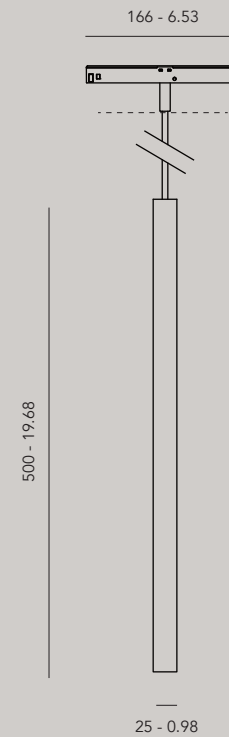

°tubu long

materials aluminum coated or chrome / PC
weight 450gr / 0.99lb
voltage 48 Vdc
wattage 4 W
ugr <19
dimming DALI, 0-10V, 1-10V, switchDIM, Casambi

IP20

Order Code

11600.AA00.BBBB.CCC.DD tubu long
11603.AA00.BBBB.CCC.DD tubu long monopoint

AA Finish

- 01 black
- 02 white
- 22 natural alu brushed
- 23 brass alu brushed
- 25 bronze alu brushed
- 26 dark bronze alu brushed
- 27 gun metal alu brushed
- 28 nickel alu brushed
- 32 copper alu brushed
- 03 painted custom NCS color

BBBB Light

- 9027 cri >90, 2700K
- 9030 cri >90, 3000K

CCC Optic

100	10°	265lm - 670cd
300	30°	265lm - 670cd

Output*

DD Dimming

- ND no dimming
- DA dali (0/1-10V, switchDIM, Casambi through interface)
- CA casambi control

* Values for 3000K. Color temperature influences the lumen output. Download complete photometric data on our website.

Accessory for monopoint

91004.AA00 recessed canopy

AA Finish

- 01 black
- 02 white
- 22 natural alu brushed
- 23 brass alu brushed
- 25 bronze alu brushed
- 26 dark bronze alu brushed
- 27 gun metal alu brushed
- 28 nickel alu brushed
- 32 copper alu brushed
- 03 painted custom NCS color