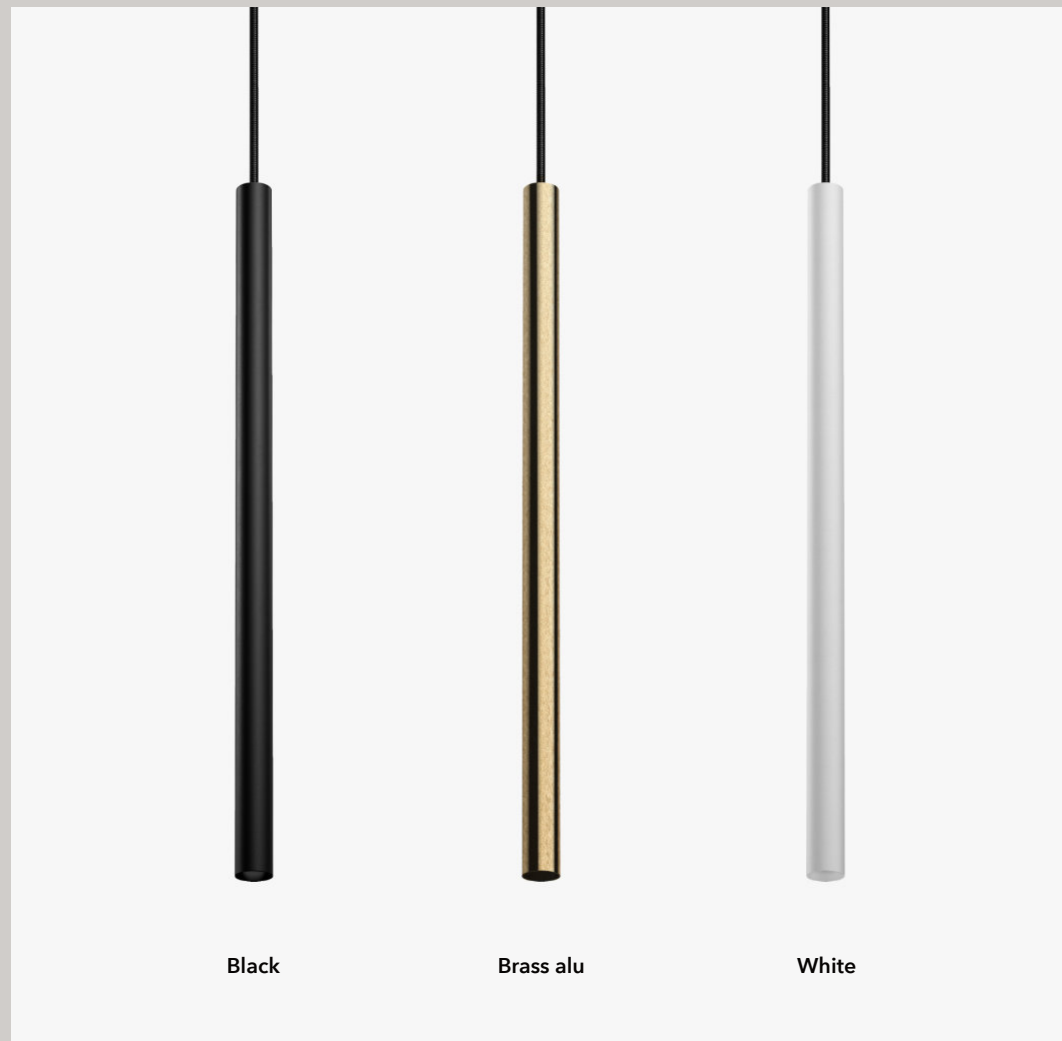

°tubu long

materials aluminum coated or chrome / PC
weight 450gr / 0.99lb
voltage 48 Vdc
wattage 4 W
ugr <19
dimming DALI, 0-10V, 1-10V, switchDIM, Casambi

IP20

Order Code

11600.AA00.BBBB.CCC.DD tubu long
11603.AA00.BBBB.CCC.DD tubu long monopoint

AA Finish

- 01 black
- 02 white
- 22 natural alu brushed
- 23 brass alu brushed
- 25 bronze alu brushed
- 26 dark bronze alu brushed
- 27 gun metal alu brushed
- 28 nickel alu brushed
- 32 copper alu brushed
- 03 painted custom NCS color

BBBB Light

- 9027 cri >90, 2700K
- 9030 cri >90, 3000K

CCC Optic

100	10°	265lm - 670cd
300	30°	265lm - 670cd

Output*

DD Dimming

- ND no dimming
- DA dali (0/1-10V, switchDIM, Casambi through interface)
- CA casambi control

* Values for 3000K. Color temperature influences the lumen output. Download complete photometric data on our website.

Accessory for monopoint

91004.AA00 recessed canopy

AA Finish

- 01 black
- 02 white
- 22 natural alu brushed
- 23 brass alu brushed
- 25 bronze alu brushed
- 26 dark bronze alu brushed
- 27 gun metal alu brushed
- 28 nickel alu brushed
- 32 copper alu brushed
- 03 painted custom NCS color