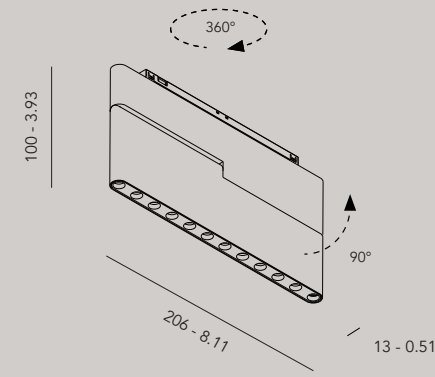

°knick.micro

materials aluminum / PC
weight 600 gr / 1,32lb
voltage 48 Vdc
wattage 10W
dimming DALI, 0-10V, 1-10V, switchDIM, Casambi
ugr <19

IP20 CE ENEC

Order Code

- 30501.AA00.BBBB.CCC.DD knick micro for line.m1
- 30505.AA00.BBBB.CCC.DD knick micro for line.m5&6
- 30503.AA00.BBBB.CCC.DD knick micro monopoint

1. **AA Finish**
2. 01 black
   - 02 white
   - 22 natural alu brushed
   - 23 brass alu brushed
   - 25 bronze alu brushed
   - 26 dark bronze alu brushed
   - 27 gun metal alu brushed
   - 28 nickel alu brushed
   - 32 copper alu brushed
   - 03 painted custom NCS color

1. **BBBB Light**
2. 9527 cri >95, 2700K
   - 9530 cri >95, 3000K

CCC Optic	Output*
106 10° matt black reflector	730 lm - 5515 cd
206 20° matt black reflector	776 lm - 3825 cd
306 30° matt black reflector	653 lm - 1741 cd
606 60° matt black reflector	697 lm - 689 cd

1. **DD Dimming**
2. ND no dimming
   - DA dali (0/1-10V, switchDIM through interface)
   - CA casambi

* Values for 3000K. Color temperature influences the lumen output. Download complete photometric data on our website.