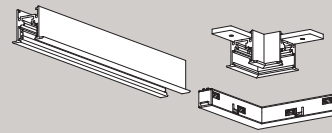

10241 Line S track electrical joint connector L