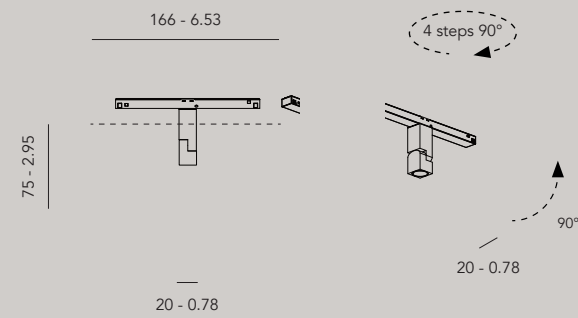

°dot

materials aluminum / PC
weight 100gr / 0.22lb
voltage 48 Vdc
wattage 2,5 W
dimming DALI, 0-10V, 1-10V, switchDIM, Casambi