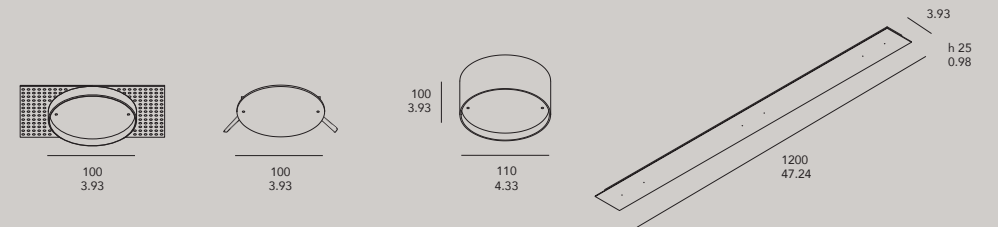

°led on fire

LOF

led on fire, 2700K, 200lm

Accessories

LOF.ROS.T

ceiling rose round Trimless

LOF.ROS.R

ceiling rose round Recessed

LOF.ROS.S

ceiling rose round Surface mount, single piece

LOF.ROS.S3

ceiling rose rectangle Surface mount, three pieces

LOF.RC

replacement wax candle