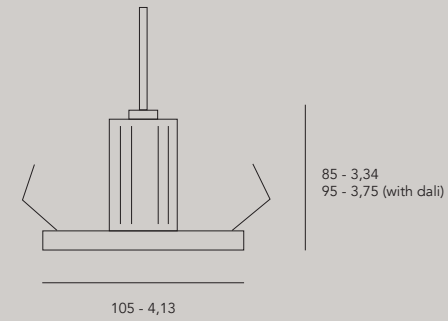

material aluminum, oak
weight 0,8 - 1,6 kg / 0,52 - 1,04 lb
voltage 240 Vac
cri >90
wattage 9W
lumen 700 lm
dimming phase cut dimmable (dimming range 0,1 to 100 %) or dali

IP20

Order Code

04200.AA00.BBBB.CCC.DD diameter 105 mm
04203.AA00.BBBB.CCC.DD diameter 105 mm IP44
(to use with ventilation system)

AA	Finish
01	black
02	white
22	aluminum brushed
34	aluminum polished
22	natural alu brushed
23	brass alu brushed
25	bronze alu brushed
26	dark bronze alu brushed
27	gun metal alu brushed
28	nickel alu brushed
32	copper alu brushed
41	oak natural
42	oak classic brown
43	oak black

BBBB	Light
9027	cri >90, 2700K
9030	cri >90, 3000K
9040	cri >90, 4000K on request

CCC	Optic	Output*
380	38°	670lm - 1550cd
600	60°	700lm - 1070cd

DD	Dimming
PH	phase cut
DA	dali

Accessories

- 04210.0000 waxed PU mold PU for casting concrete, diam 135 mm, mounting screw 340mm incl.
- 04210.0001 waxed PU mold PU for casting concrete, diam 135 mm, mounting screw 160mm incl.

04213 universal control valve for 125 system