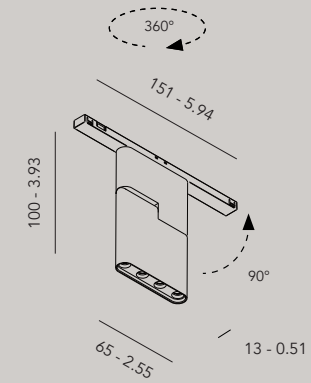

°turn.micro

materials aluminum / PC
weight 180 gr / 0.39 lb
voltage 48 Vdc
wattage 6W
dimming DALI, 0-10V, 1-10V, switchDIM, Casambi
ugr <19

IP20

Order Code

30801.AA00.BBBB.CCC.DD turn.micro for line.m1
30805.AA00.BBBB.CCC.DD turn.micro for line.m5&6
30803.AA00.BBBB.CCC.DD turn.micro monopoint

AA	Finish
01	black
02	white
22	natural alu brushed
23	brass alu brushed
25	bronze alu brushed
26	dark bronze alu brushed
27	gun metal alu brushed
28	nickel alu brushed
32	copper alu brushed
03	painting custom NCS color

BBBB	Light
9527	cri >95, 2700K
9530	cri >95, 3000K

CCC	Optic	Output*
106	10° matt black reflector	290 lm - 2325 cd
206	20° matt black reflector	377 lm - 1850 cd
306	30° matt black reflector	335 lm - 825 cd
606	60° matt black reflector	320 lm - 330 cd

DD	Dimming
ND	no dimming
DA	dali (0/1-10V, switchDIM through interface)
CA	casambi

* Values for 3000K. Color temperature influences the lumen output.
Download complete photometric data on our website.

Accessories for monopoint

22250 plaster kit

22251 ceiling rose