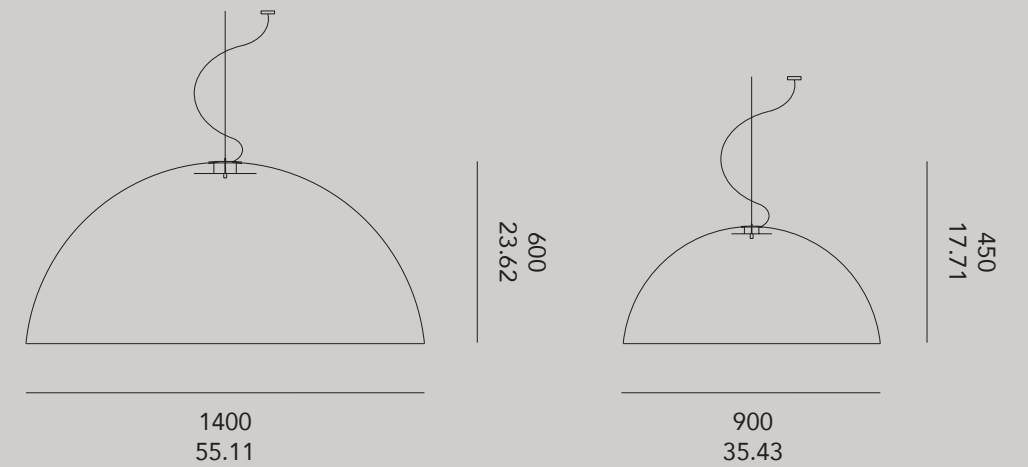

material: ABS plastic, optional RAL colors / gold leaf both inside and out - weight: 25,5 kg / 899,48 oz
 included : 2 m cable, ceiling rose and suspension - 230VAC - max 250W

°sphere medium 140

°sphere small 90