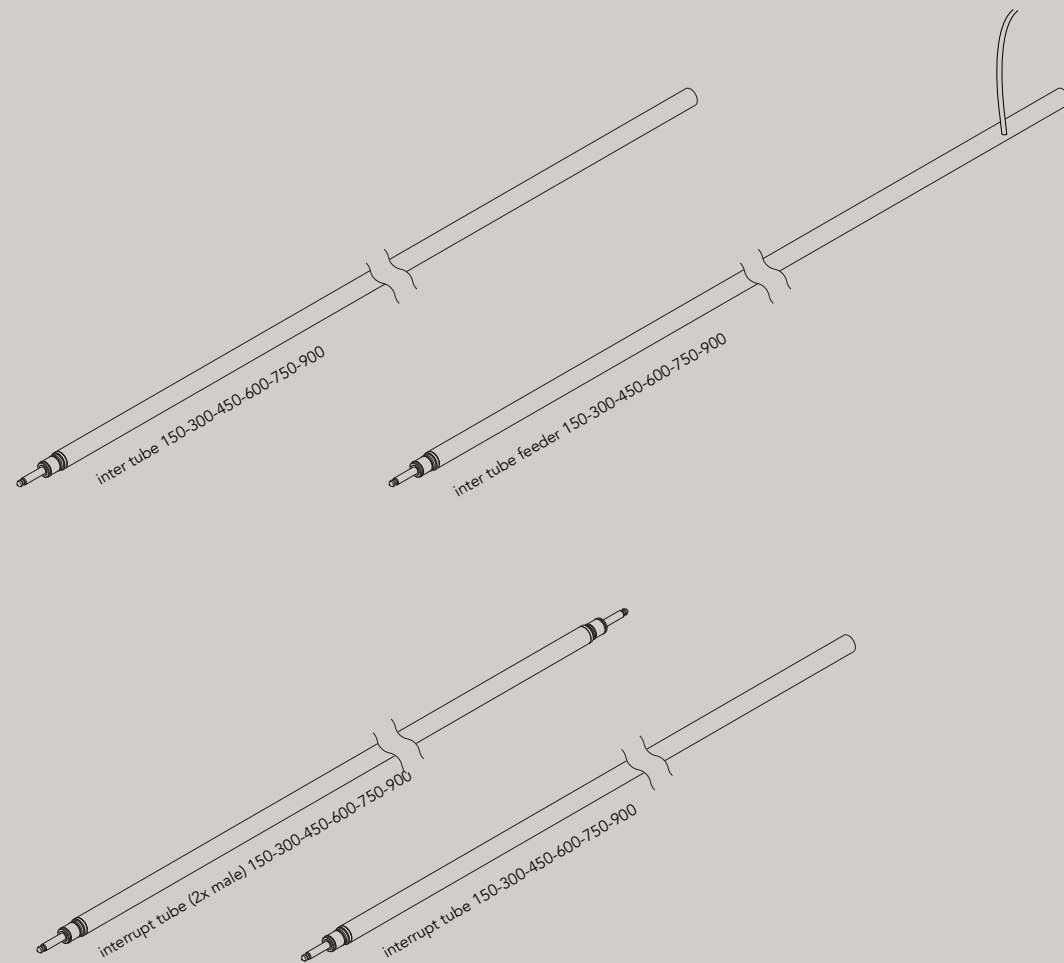

DD	Mounting
00	suspension ring
01	bracket 62 mm
02	bracket 100 mm

Accessories

22250 plaster kit

22251 ceiling rose

ø 40 - 1.75

45 - 1.77

inter tube

interrupt tube