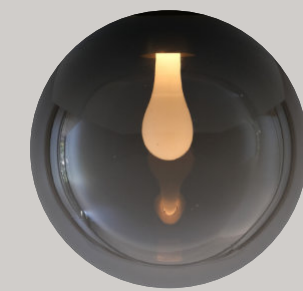

43. light green opal

44. olive green light

50. light gray

51. gray

60. light brown

62. dark brown

°bubli pendant

materials	aluminum / glass
weight	ca. 1,2 kg - 2,65 lb / pc
voltage	110-240 Vac
wattage	standard 3,3W @180mA (18V) - max 5,3W @300mA
cable length	standard 2m (or custom up to 80m)
dimming	dali, 0/1-10V, phase cut, casambi (remote driver required)
ugr	<10