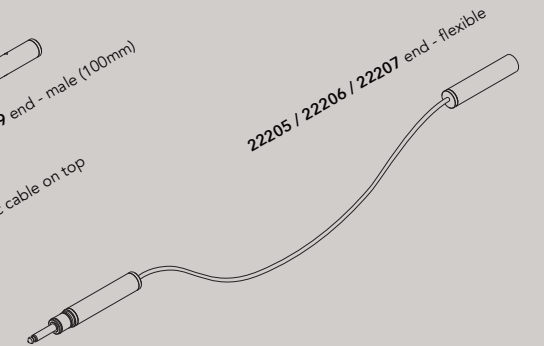

° plug end

22201 end - male

22202 end - female

22219 end - male (100mm)

22203 / 22204 end - feeder female

22218 / 22220 end feeder - female

22218 / 22220 end feeder - female - electric cable on top

22205 / 22206 / 22207 end - flexible

Order Code

22201.AA00.DD end - male

22219.AA00.DD end - male (100mm)

22202.AA00.DD end - female

22203.AA00.DD end feeder - female with cable 2m

22204.AA00.DD end feeder - female with cable 6m

22205.AA00.DD end - flexible 50cm