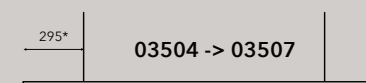

EE Uplight

00 none
01 uplight (same K as downlight)
remark: separately dimmable with extra driver
two power feeds required

00	Suspension
00	surface
01	pendant

BBBB	Light
9527	cri 95, 2700K
9530	cri 95, 3000K
TW00	tunable white (on request)