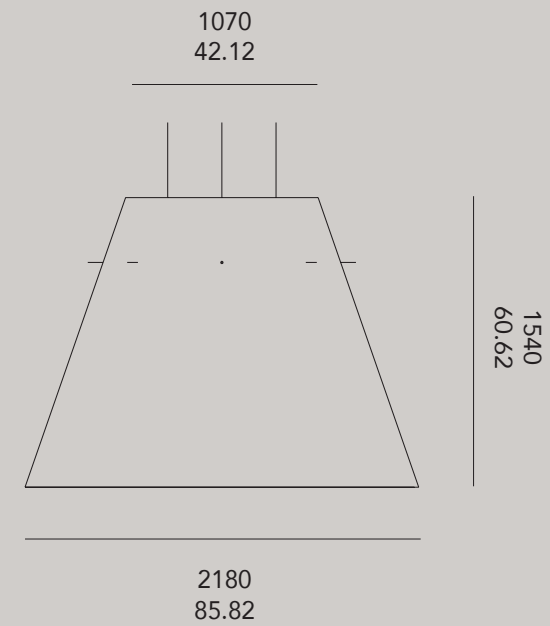

°xl(amp) large

XL.154.000	Xlamp h154 - 1 x E27 - excl lamp
XL.154.RGB.M	Xlamp h154 - 1 x E27 socket + RGB LED Master with remote control - excl lamp
XL.154.RGB.S	Xlamp h154 - 1 x E27 socket + RGB LED slave - excl lamp
XL.154.RGB.DMX	Xlamp h154 - 1 x E27 socket + RGB LED DMX controllable - excl lamp
XL.154.RGB.DAL	Xlamp h154 - 1 x E27 socket + RGB LED DALI controllable - excl lamp

material: polyester - weight: max 34kg / 1.200oz - included: 2m cable, ceiling rose, 3 suspension elements - 230VAC - max 1000W