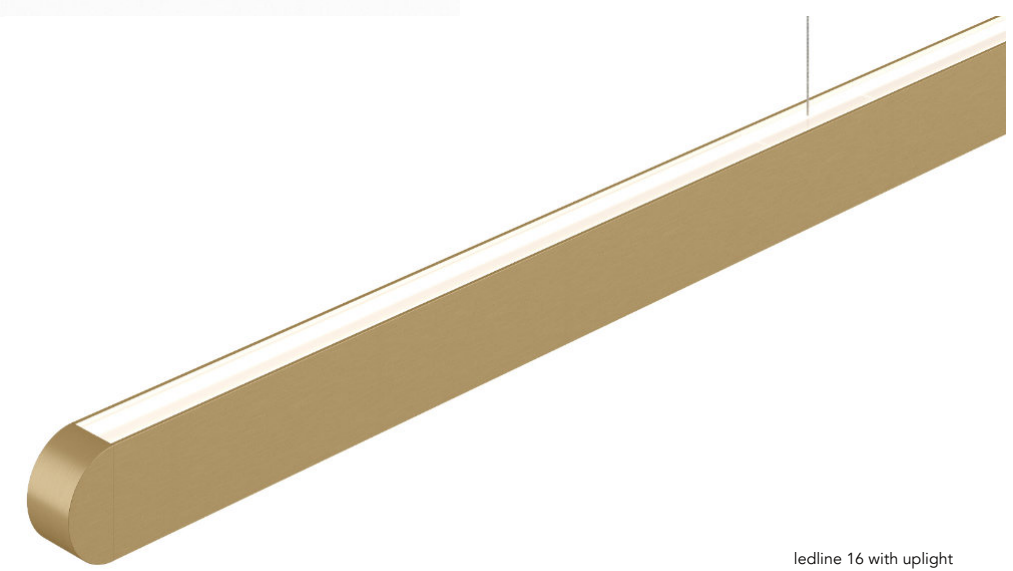

round cap 2

ledline 16 with uplight