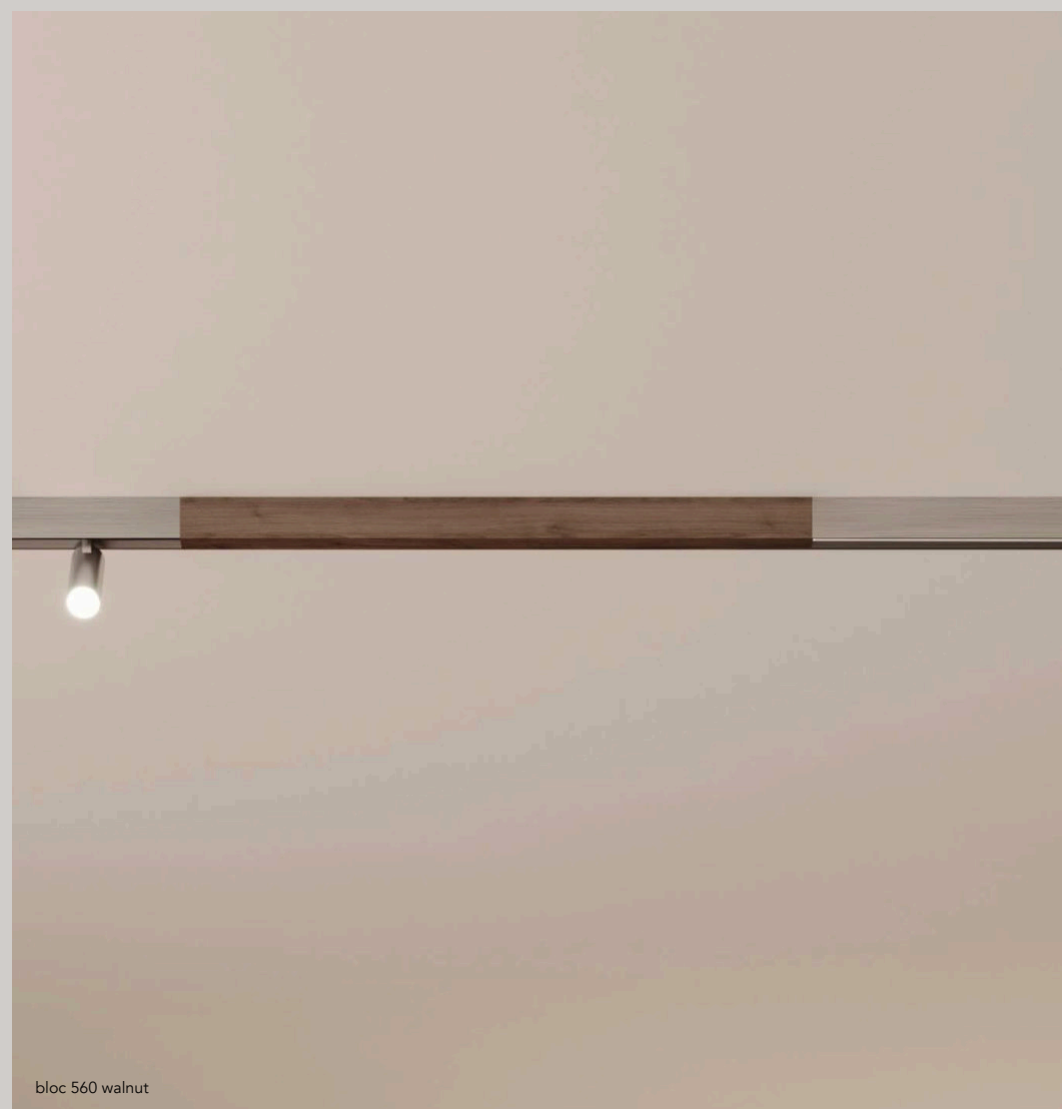

° bloc micro

materials oak / walnut
weight 175 / 350 / 525 gr - 0.38 / 0.77 / 1.15 lb

IP20 CE ENEC

bloc 560 walnut