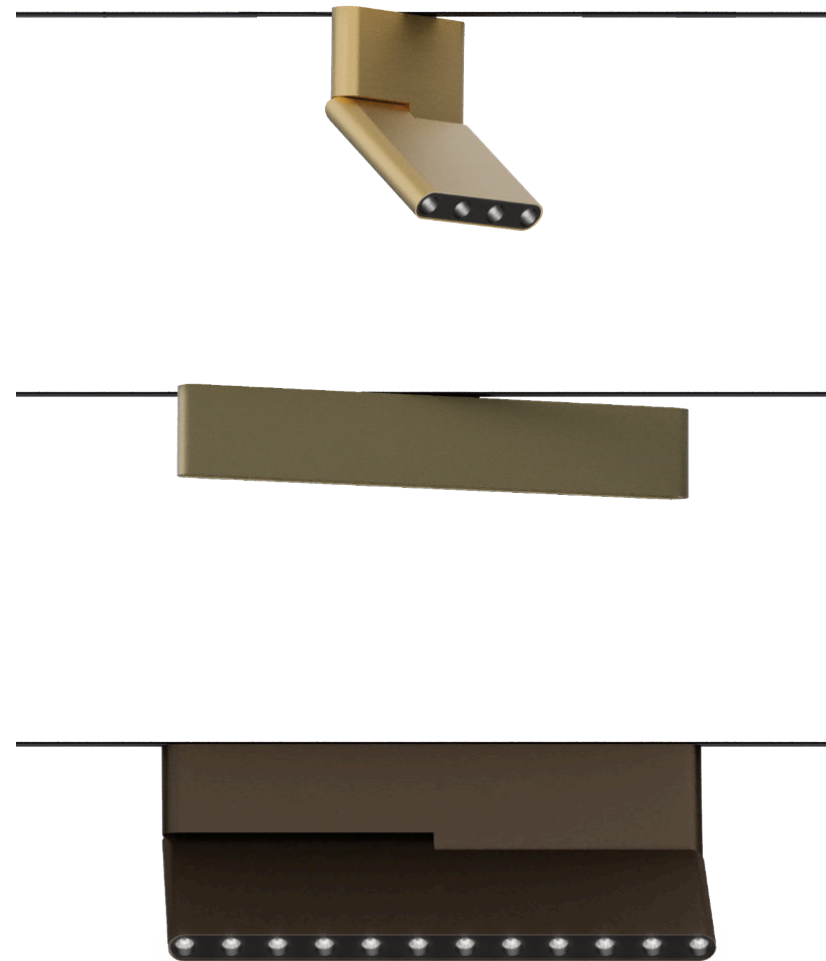

Miniaturised Soft Round Edges

Thin Size
13mm

Powerful Light

Finishes

°turn micro

Surface track M1

Very small track
Easy to mount on the ceiling
Minimal visual impact
Round corners both vertically and horizontally