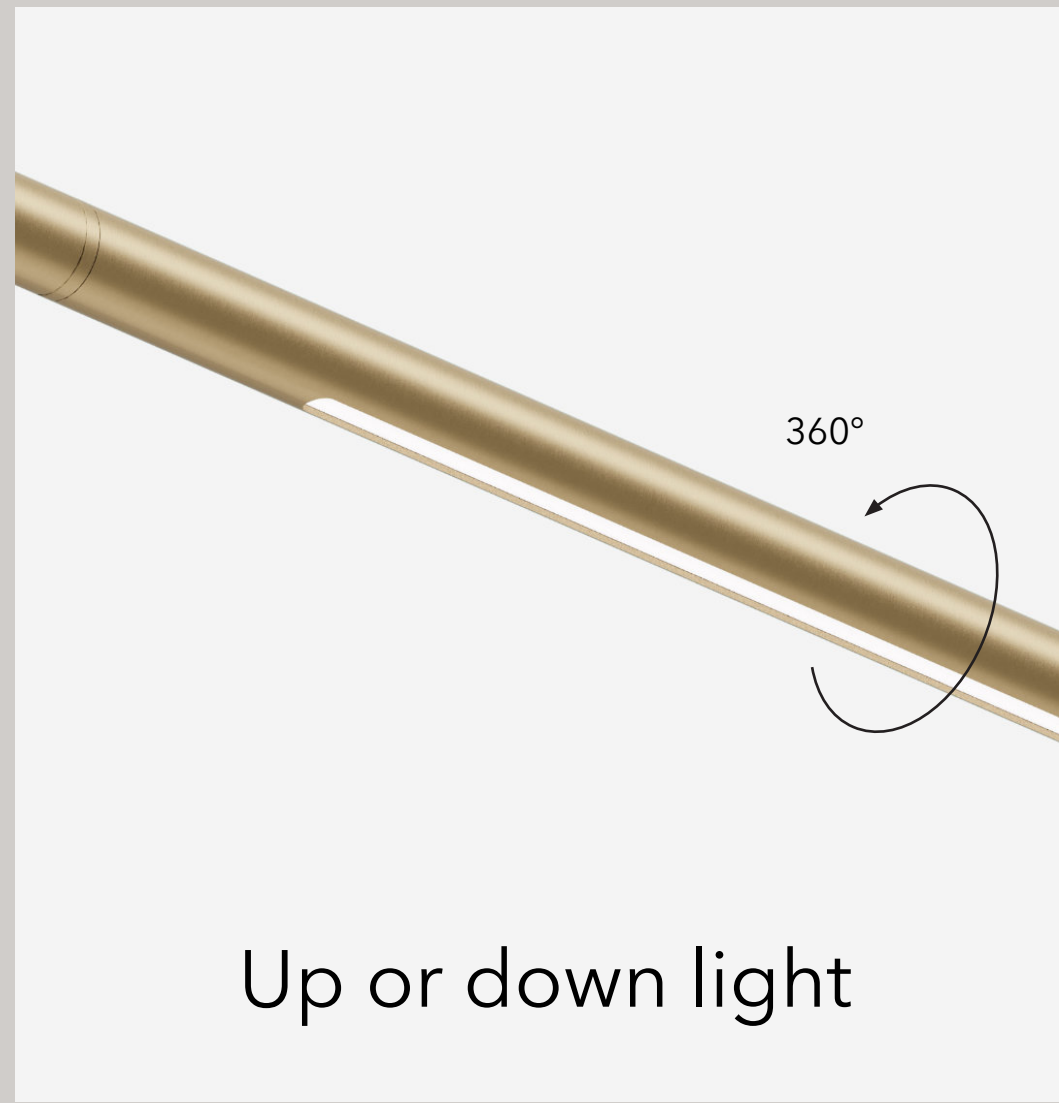

°light tube

Up to 900 lumen for 900 mm
Lengths: 600, 750 & 900 mm