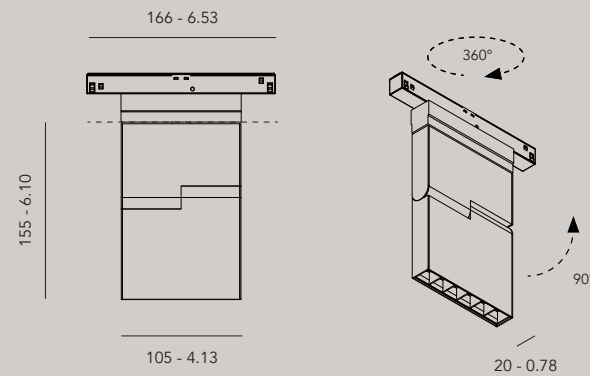

°turn plus

materials aluminum / PC
 weight 465gr / 1.02lb
 voltage 48 Vdc
 wattage 13 W
 ugr louvre <19
 dimming DALI, 0-10V, 1-10V, switchDIM, Casambi

IP20

Order Code

10900.AA00.BBBB.CCC.DD turn plus
10903.AA00.BBBB.CCC.DD turn plus monopoint