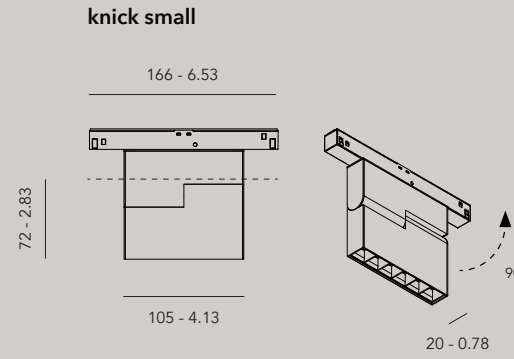

knick small

materials aluminum / PC
 weight 260gr / 0.57lb
 voltage 48 Vdc
 wattage 9,6 W
 ugr louvre <19
 dimming DALI, 0-10V, 1-10V, switchDIM, Casambi

IP20 CE ENEC ENEC

Order Code

- 10600.AA00.BBBB.CCC.DD** knick small
- 10603.AA00.BBBB.CCC.DD** knick small monopoint
- 10610.AA00.BBBB.CCC.DD** knick small turn
- 10613.AA00.BBBB.CCC.DD** knick small turn monopoint