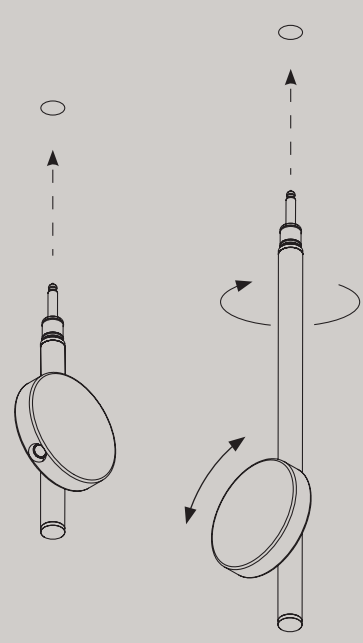

°exo monopoint

Ceiling