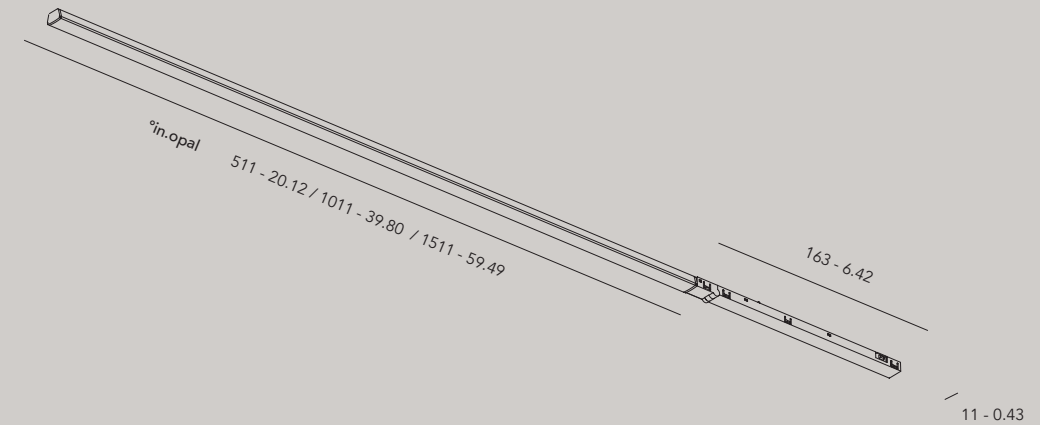

°in.micro

materials PC
voltage 48 Vdc
dimming DALI, 0-10V, 1-10V, switchDIM, Casambi, Google Home & Amazon Alexa

IP20 CE ENEC

Order Code
30601.AA00.BBBB.CCC.DD in.spot 300 mm

AA	Finish		
01	black		
02	white		
BBBB	Light		
9027	cri >90, 2700K		
9030	cri >90, 3000K		
CCC	Optic	Output*	
500	50° (5W)	350 lm	
DD	Dimming see 48V controls		
DA	dali (0/1-10V, switchDIM, Casambi through interface)		

Order Code
30701.AA00.BBBB.CCC.DD in.opal 511 mm
30702.AA00.BBBB.CCC.DD in.opal 1011 mm
30703.AA00.BBBB.CCC.DD in.opal **1511** mm

AA	Finish		
01	black		
BBBB	Light		
9027	cri >90, 2700K		
9030	cri >90, 3000K		
CCC	Optic	Output*	
001	opal diffuser 511 mm (5,5W)	429 lm	
001	opal diffuser 1011 mm (11W)	858 lm	
001	opal diffuser 1511 mm (16,5W)	1287 lm	
DD	Dimming		
DA	dali (0/1-10V, switchDIM, Casambi through interface)		

* Values for 3000K. Color temperature influences the lumen output. Download complete photometric data on our website.