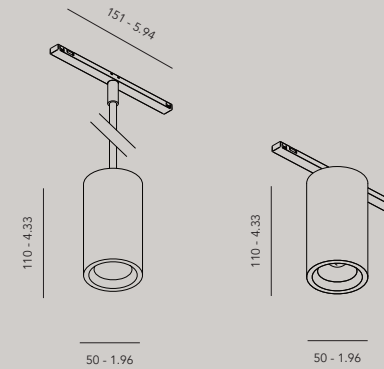

°bevel

materials aluminum / PC
weight 600gr / 1.32lb
voltage 48 Vdc
wattage 8,2 W
ugr <19
dimming DALI, 0-10V, 1-10V, switchDIM, Casambi, Google Home & Amazon Alexa

IP20

Order Code

- 31701.AA00.BBBB.CCC.DD bevel pendant m1
- 31705.AA00.BBBB.CCC.DD bevel pendant m5&6
- 31801.AA00.BBBB.CCC.DD bevel on track m1
- 31805.AA00.BBBB.CCC.DD bevel on track m5&6

1. **AA Finish**
2. 01 black
   - 02 white
   - 22 natural alu brushed
   - 23 brass alu brushed
   - 25 bronze alu brushed
   - 26 dark bronze alu brushed
   - 27 gun metal alu brushed
   - 28 nickel alu brushed
   - 32 copper alu brushed
   - 03 painted custom NCS color

1. **BBBB Light**
2. 9527 cri 95, 2700K
   - 9530 cri 95, 3000K

CCC	Optic	Output*
300	20°	430lm
450	30°	525lm
600	50°	690lm

1. **DD Dimming**
2. ND no dimming
   - DA dali (0/1-10V, switchDIM through interface)
   - CA casambi

* Values for 3000K. Color temperature influences the lumen output. Download complete photometric data on our website.