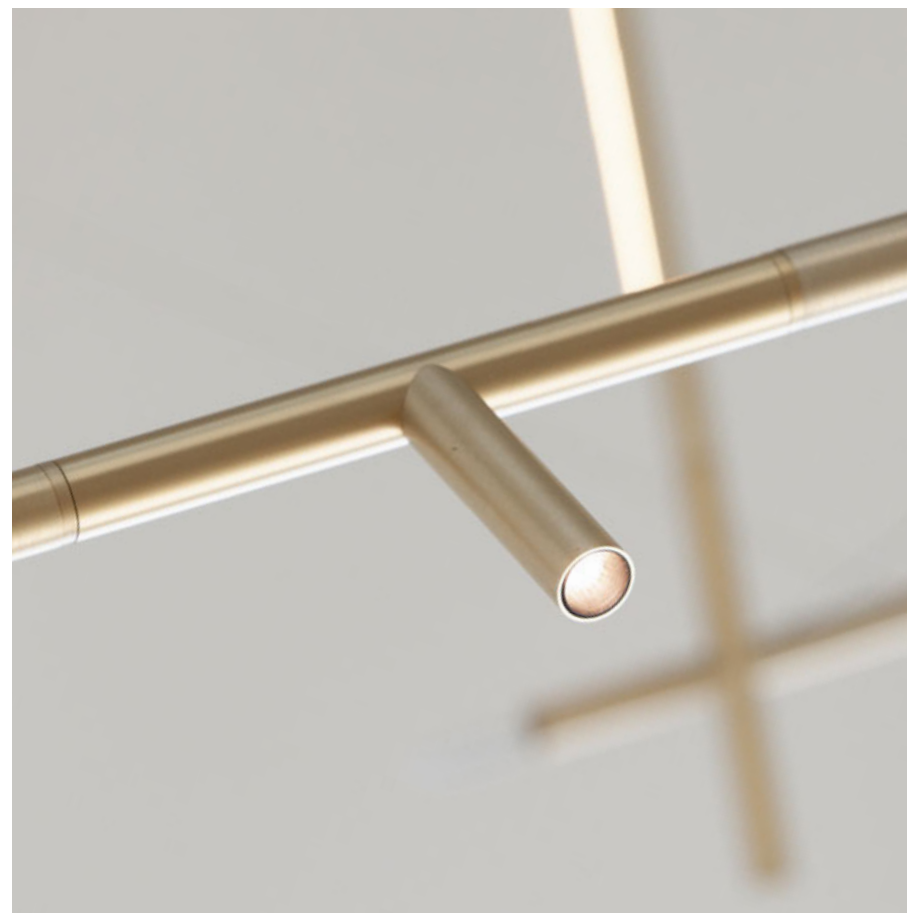

°plug - overview

Infinite Possibilities

°exo

Rotating spot - up to 300 lm
Element of 150 mm
Diameter disk 80 mm

°drop

Monopoint
Up to 300 lumen

°drop

Pendant in a composition

°spot curve

Up to 200 lumen

Wall mounted

wall & pending configuration (Brewery de Es, Jeuris-Jordens)

Ceiling mount with long brackets 100mm

Presentation °plug - Henry van de Velde Award - winner '23

Bracket for wall or ceiling