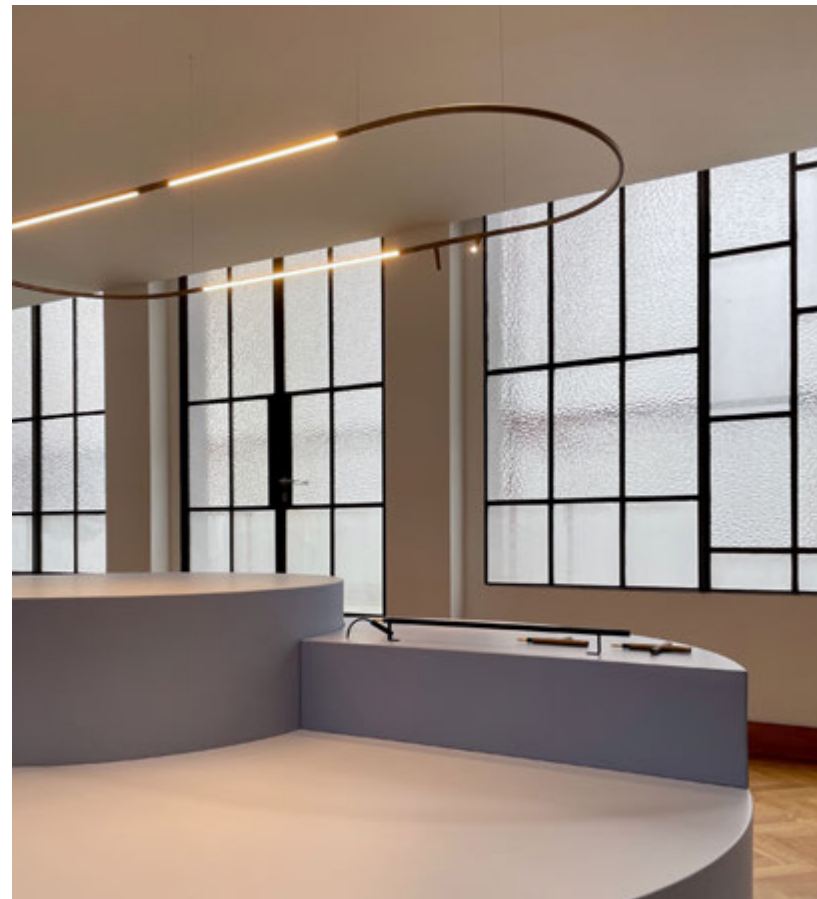

°spot curve

Up to 200 lumen

Wall mounted

wall & pending configuration (Brewery de Es, Jeuris-Jordens)

Ceiling mount with long brackets 100mm

Presentation °plug - Henry van de Velde Award - winner '23

Bracket for wall or ceiling