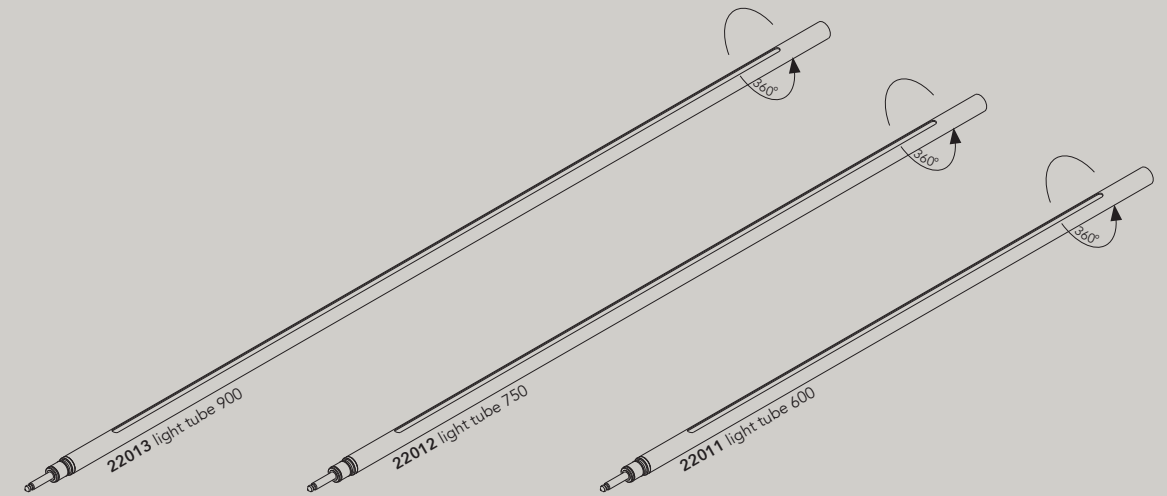

°light tube

materials aluminum
weight 250 - 315 - 380 gr
voltage 24 Vdc
wattage 7,2 W - 9,4 W - 11,5 W
dimming push, dali, 0/1-10V, casambi

IP20

Order Code

22011.AA00.BBBB.CCC.DD light tube 600 (520 lm @3000K)
22012.AA00.BBBB.CCC.DD light tube 750 (680 lm @3000K)
22013.AA00.BBBB.CCC.DD light tube 900 (850 lm @3000K)

AA	Finish
21	black alu brushed
22	natural alu brushed
23	brass alu brushed
25	bronze alu brushed
26	dark bronze alu brushed
27	gun metal alu brushed
32	copper alu brushed
03	painted custom NCS color

BBBB	Light
9527	cri >95, 2700K
9530	cri >95, 3000K

CCC	Diffuser
001	frosted ice opal

DD	Mounting
00	suspension ring
01	bracket 62 mm
02	bracket 100 mm