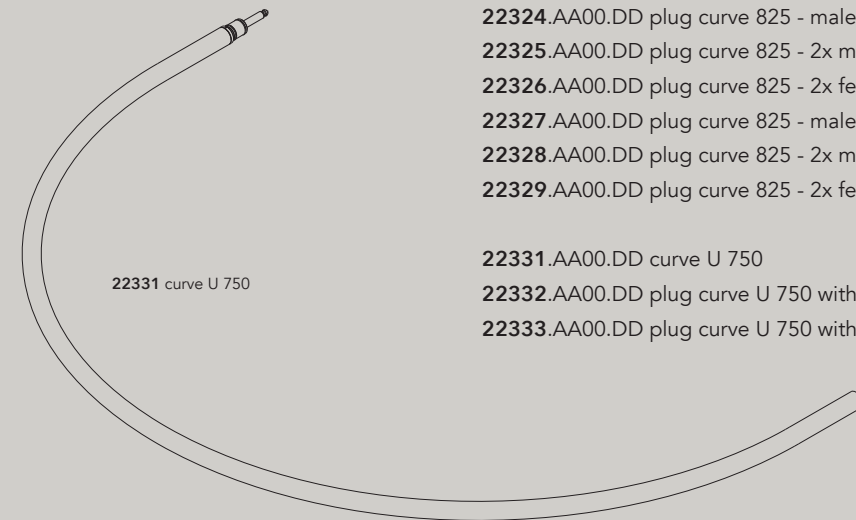

°spot curve

materials	aluminum
weight	100 gr / 0.22lb
voltage	24 Vdc
wattage	2,2 W or 4W
dimming	push, dali, 0/1-10V, casambi

IP20   

22021 spot curve - male

22022 spot curve - female

Order Code

22021.AA00.BBBB.CCC.DD spot curve - male

22201 end - male

22202 end - female

22203 / 22204 end feeder - female

22205 / 22206 / 22207 end - flexible

Order Code

22201.AA00.DD end - male

22202.AA00.DD end - female

22203.AA00.DD end feeder - female with cable 2m

DD Mounting

- 00 suspension ring
- 01 bracket 62 mm
- 02 bracket 100 mm

22311 curve 225 - male/female

22312 curve 225 - 2x male

22313 curve 225 - 2x female

22321 curve 825 - male/female

22322 curve 825 - 2x male

22323 curve 825 - 2x female

22331 curve U 750

Order Code

22311.AA00.DD curve 225 - male/female

22312.AA00.DD curve 225 - 2x male

22313.AA00.DD curve 225 - 2x female

22314.AA00.DD plug curve 225 - male/female with cable 2m