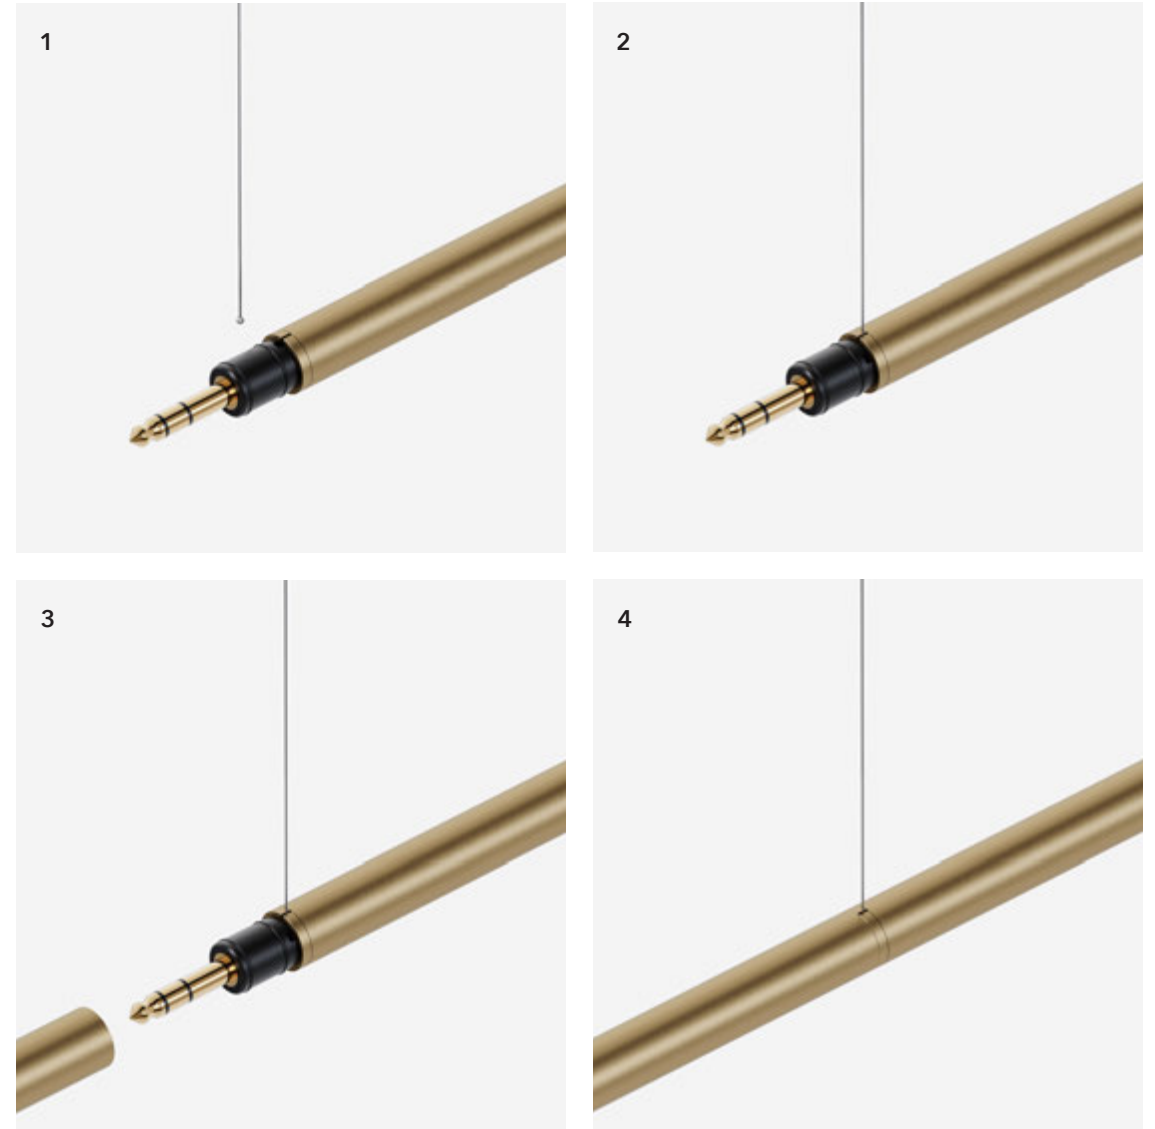

°spot curve

Up to 200 lumen

Wall mounted

wall & pending configuration (Brewery de Es, Jeuris-Jordens)

Ceiling mount with long brackets 100mm

Presentation °plug - Henry van de Velde Award - winner '23

Bracket for wall or ceiling

Suspension for Ceiling

diam. 12 mm

for plasterboard, wood, or similar
(some free space needed above panel for cable)

L - configuration (Brewery de Es, Jeuris-Jordens)

°spot T

materials aluminum
 weight 90 gr / 0,19lb
 voltage 24 Vdc
 wattage 2,2 W or 4W (HO)
 dimming push, dali, 0/1-10V, casambi

IP20 

Order Code

22001.AA00.BBBB.CCC.DD spot T

22002.AA00.BBBB.CCC.DD spot T end - male

22005.AA00.BBBB.CCC.DD spot T - high output

22006.AA00.BBBB.CCC.DD spot T end - male - high output
 (high output only in 30°, 40° & 60°)