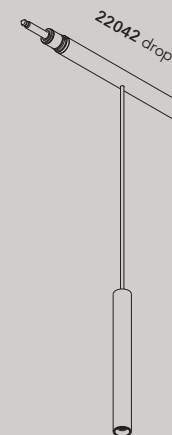

BBBB Light

- 9527 cri >95, 2700K
- 9530 cri >95, 3000K

exo

materials aluminum
 weight 190 gr / 0.42lb
 voltage 24 Vdc
 wattage 4 W
 dimming push, dali, 0/1-10V, casambi

IP20 

Order Code

22031.AAAA.BBBB.CCC.DD exo

BBBB Light
 9527 cri >95, 2700K
 9530 cri >95, 3000K

CCC	Optic	Output for 3000K
300	30°	130 lm - 725 cd (HO)
400	40°	257 lm - 470 cd (HO)
600	60°	300 lm - 244 cd (HO)

DD Mounting
 00 suspension ring
 01 bracket 62 mm
 02 bracket 100 mm

° drop

materials aluminum
 weight 120 gr / 0,26lb
 voltage 24 Vdc
 wattage 4 W
 dimming push, dali, 0/1-10V, casambi

IP20 

Order Code

22042.AAAA.BBBB.CCC.DD drop

AA Finish tube
 21 black alu brushed
 22 natural alu brushed
 23 brass alu brushed
 25 bronze alu brushed
 26 dark bronze alu brushed
 27 gun metal alu brushed
 32 copper alu brushed
 03 painted custom NCS color

°spot curve

materials	aluminum
weight	100 gr / 0.22lb
voltage	24 Vdc
wattage	2,2 W or 4W
dimming	push, dali, 0/1-10V, casambi

IP20   

22021 spot curve - male

22022 spot curve - female

Order Code

22021.AA00.BBBB.CCC.DD spot curve - male