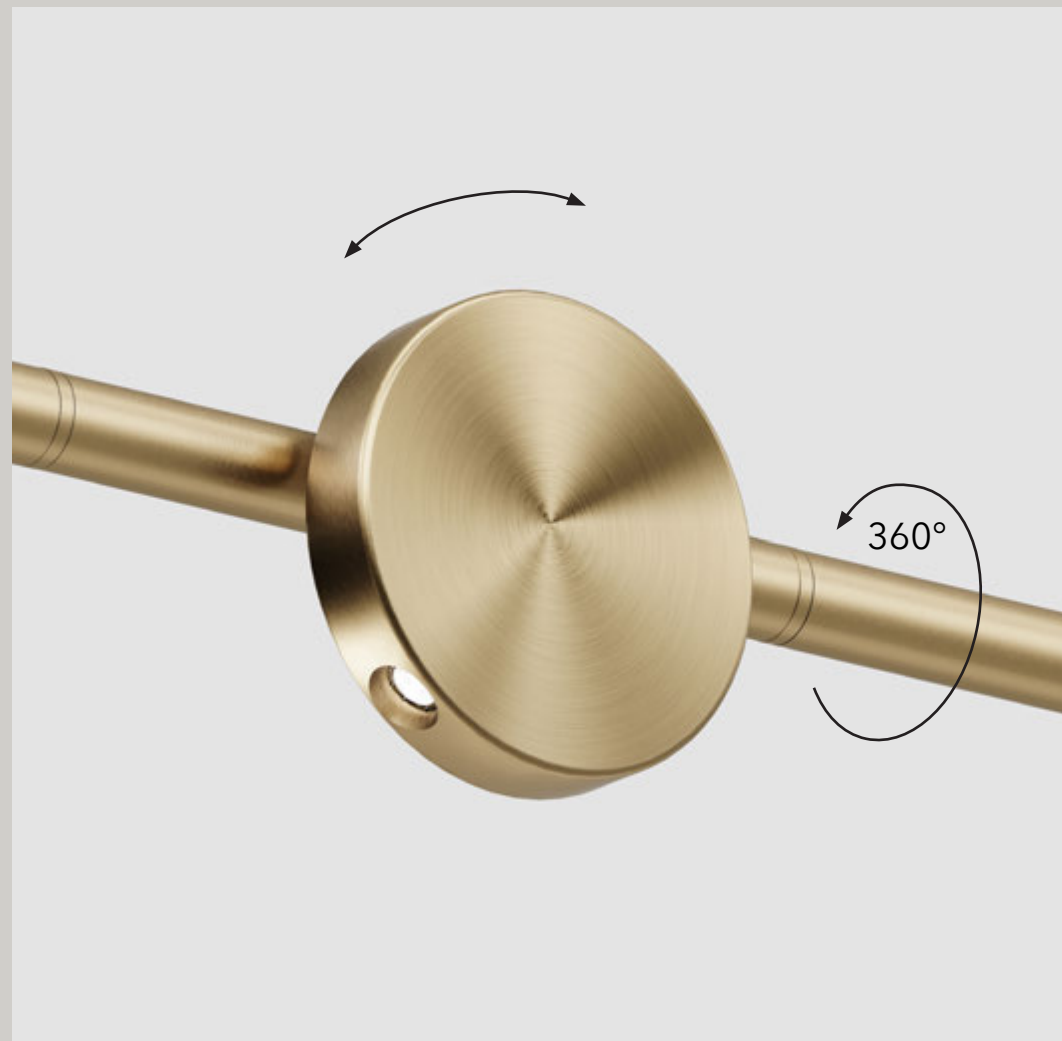

exo

materials aluminum
weight 190 gr / 0.42lb
voltage 24 Vdc
wattage 4 W
dimming push, dali, 0/1-10V, casambi

IP20

Order Code

22031.AAAA.BBBB.CCC.DD exo

AA Finish tube
21 black alu brushed
22 natural alu brushed
23 brass alu brushed
25 bronze alu brushed
26 dark bronze alu brushed
27 gun metal alu brushed
32 copper alu brushed
03 painted custom NCS color

AA Finish disk
21 black alu brushed
22 natural alu brushed
23 brass alu brushed
25 bronze alu brushed
26 dark bronze alu brushed
27 gun metal alu brushed
32 copper alu brushed
03 painted custom NCS color

BBBB Light
9527 cri >95, 2700K
9530 cri >95, 3000K

CCC	Optic	Output for 3000K
300	30°	130 lm - 725 cd (HO)
400	40°	257 lm - 470 cd (HO)
600	60°	300 lm - 244 cd (HO)

DD Mounting
00 suspension ring
01 bracket 62 mm
02 bracket 100 mm