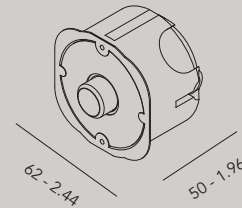

° plasterkit

22250 plasterkit wall or ceiling for plug - female feeder

24V power supplies & controls

Power supplies

- 90151.0000 Power supply, 24VDC, 60W - 90-305 VAC/50-60Hz - CE - cUL certified
- 90152.0000 Power supply, 24VDC, 100W - 90-305 VAC/50-60Hz - CE - cUL certified
- 90153.0000 Power supply, 24VDC, 150W - 90-305 VAC/50-60Hz - CE - cUL certified
- 90154.0000 Power supply, 24VDC, 240W - 90-305 VAC/50-60Hz - CE - cUL certified
- 90155.0000 Power supply, 24VDC, 320W - 90-305 VAC/50-60Hz - CE - cUL certified

- 90160.0000 Power supply, 24VDC, 060W - 120-240VAC/50-60Hz - CE - cUL listed - slim size type VLM
- 90161.0000 Power supply, 24VDC, 096W - 120-240VAC/50-60Hz - CE - cUL listed - slim size type VLM

Ceiling box

90162.0000
(435x33x42 mm)

90163.0000
(435x33x60 mm)

- 90162.0100 Ceiling box with power supply, 24VDC, 60W - 120-240VAC/50-60Hz CE / cUL Listed - black
- 90162.0200 Ceiling box with power supply, 24VDC, 60W - 120-240VAC/50-60Hz CE / cUL Listed - white
- 90163.0100 Ceiling box with power supply, 24VDC, 96W - 120-240VAC/50-60Hz CE / cUL Listed - black
- 90163.0200 Ceiling box with power supply, 24VDC, 96W - 120-240VAC/50-60Hz CE / cUL Listed - white

Ceiling rose

See pag. 102

Dimming modules

- 90032.0000 Dimmodule 24V pwm, 240W control by DALI, 0/1-10V, push
- 90033.0000 Dimmodule 24V pwm, 240W control by casambi

max. 60W, 10 connections or 10m length per feeder