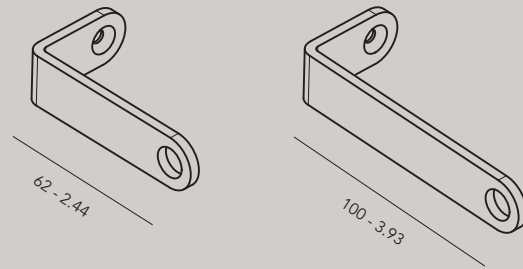

°bracket

Order Code

See DD in order code element

Quantity of brackets depends on the custom configuration.
Eden Design defines the quantity needed. In general every one or two joints, a bracket is needed.

°suspension

22242 suspension set surface mount 2m
22243 suspension set surface mount 6m

22244 suspension set recessed 2m
22245 suspension set recessed 6m