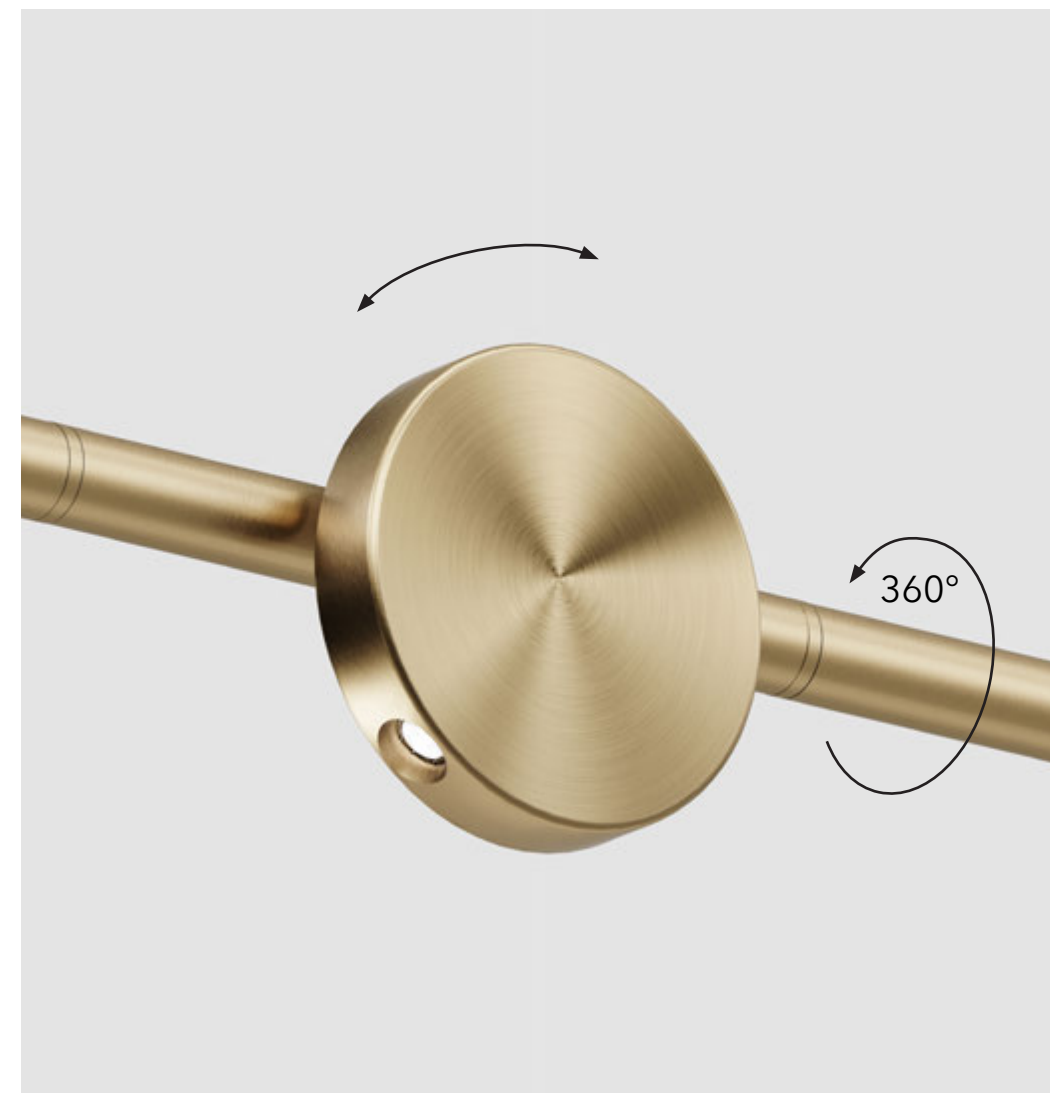

°plug ^{new}

Is a minimalistic tubular light fixture that allows infinite variations. The modular light line consists of tubes that form a luminous network. The name refers to the 'jack plug', an electrical connector that provides a simple switching principle. °plug makes all conceivable connections possible in a grid with building blocks of 15 cm.

Think of a sober simple line above a table, or a busy network, running through a whole building ...

Available in brass, bronze & natural aluminum colors or painted in black, white or custom color.

● scale 1:1
 (catalog format, unscaled printed)
 diameter 16 mm - 5/8 in

°plug - overview

Infinite Possibilities

°exo

Rotating spot - up to 300 lm
Element of 150 mm
Diameter disk 80 mm

°drop

Monopoint
Up to 300 lumen

°drop

Pendant in a composition

°spot curve

Up to 200 lumen

Wall mounted

wall & pending configuration (Brewery de Es, Jeuris-Jordens)

Ceiling mount with long brackets 100mm

Presentation °plug - Henry van de Velde Award - winner '23

Bracket for wall or ceiling