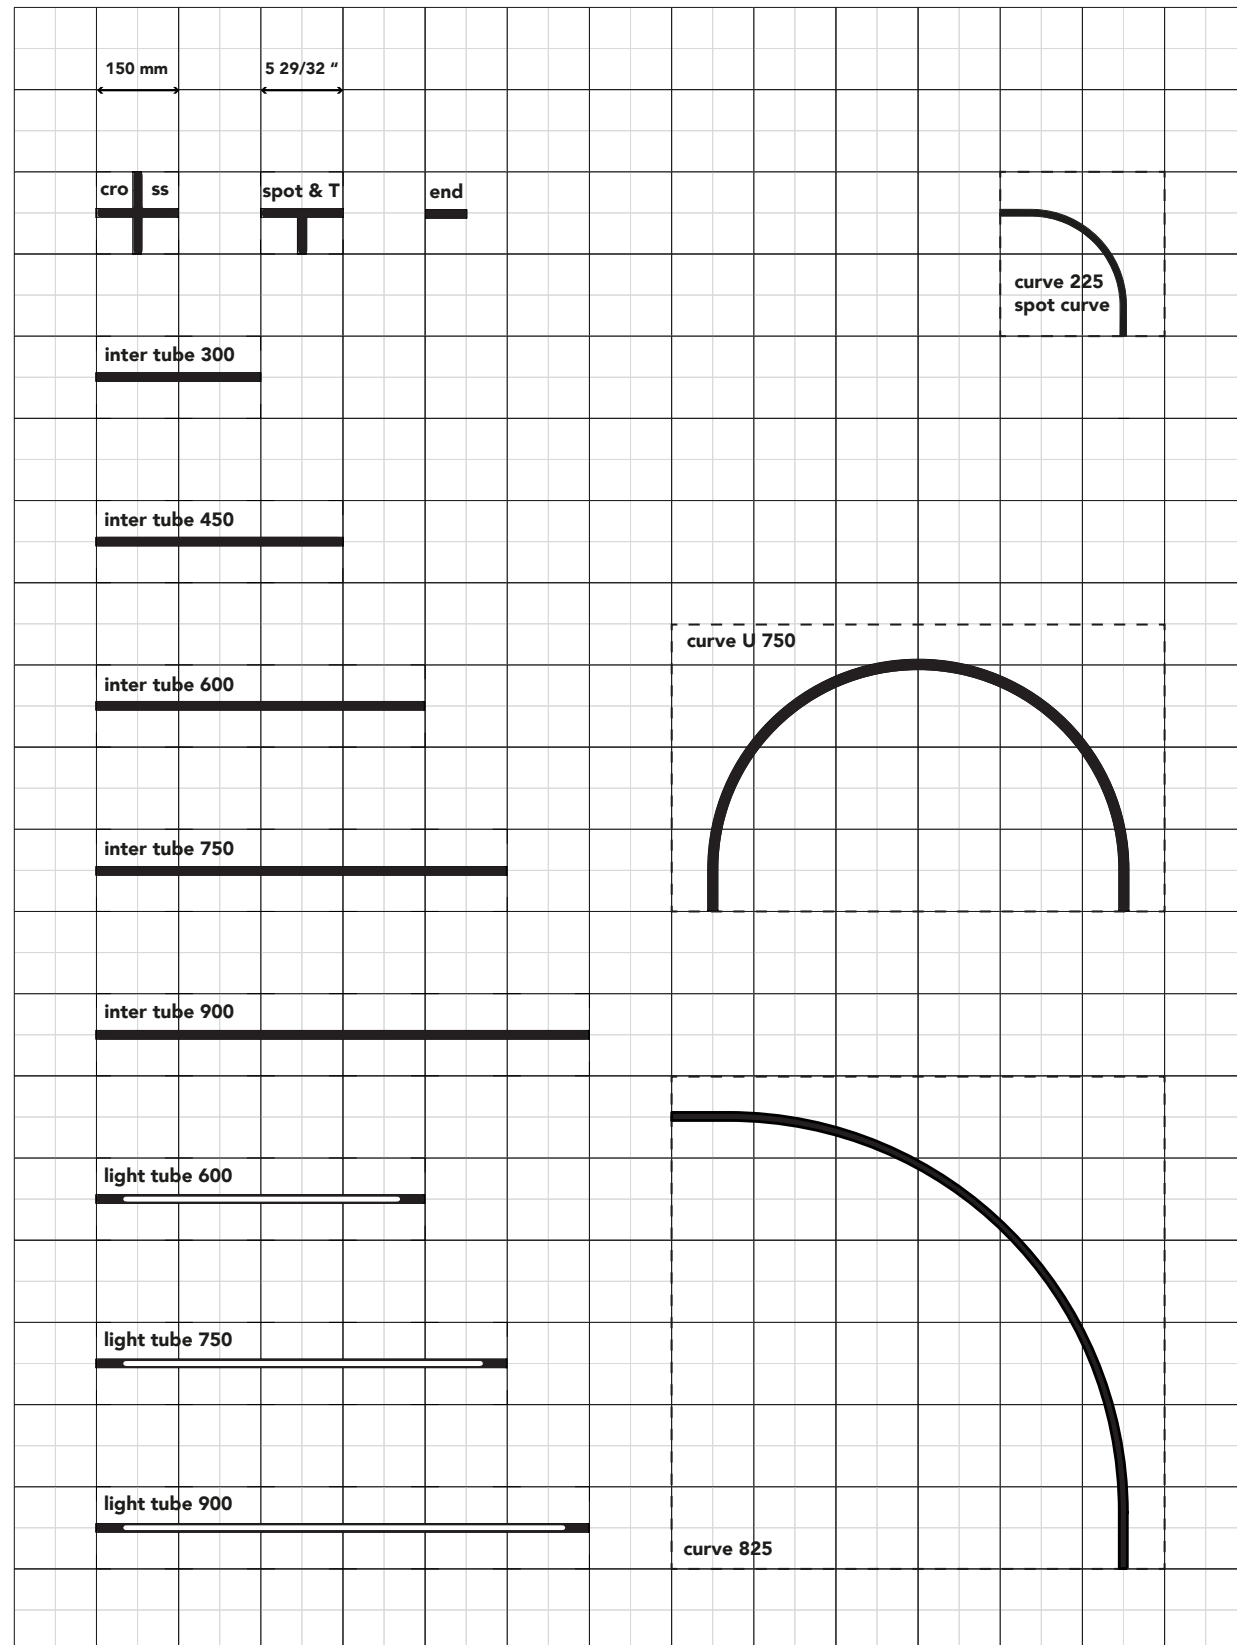

Plug & Play

The basis of this system is the "jack plug". It is being repurposed to connector and sliding contact, combined with LED technology.

Every part can be plugged into another, rotated 360 degrees and modulated in an imaginary 3D grid.

Modulation is done with a simple system: every module is 15cm or a multiple of it. To merge the parts, no tools are required.

Think of a sober simple line above a table, or a busy network, running through a whole building ...

Available in brass, bronze & natural aluminum colors or painted in black, white or custom color.

● scale 1:1
(catalog format, unscaled printed)
diameter 16 mm - 5/8 in