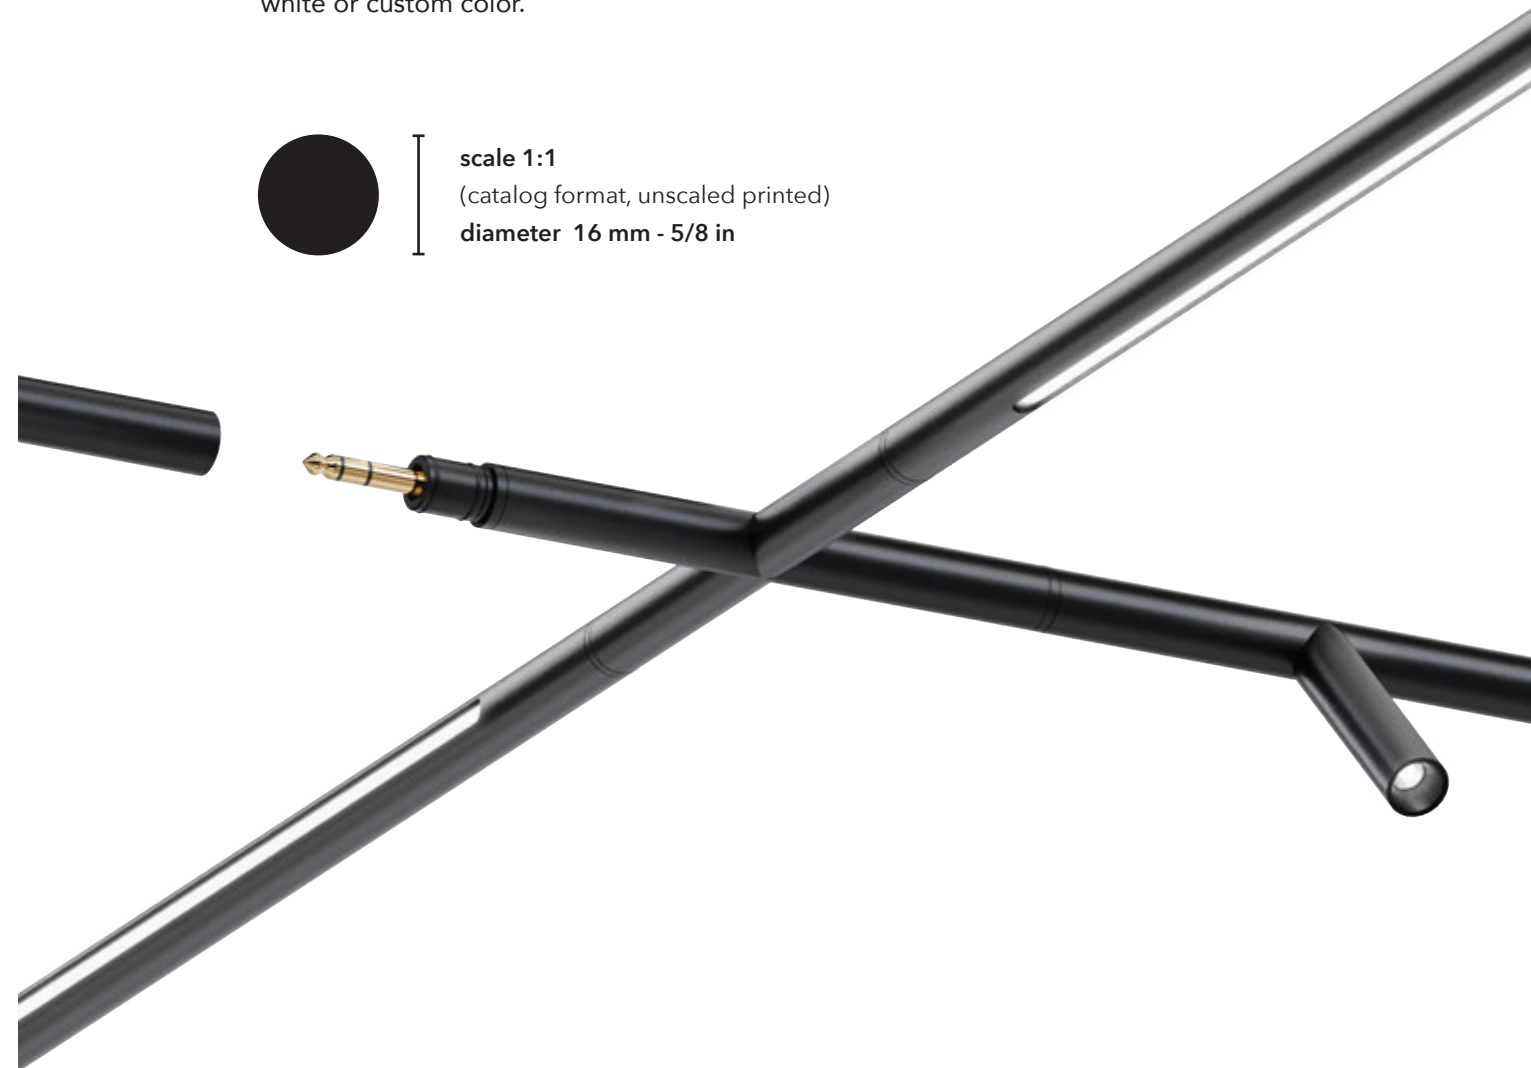

Plug & Play

The basis of this system is the "jack plug". It is being repurposed to connector and sliding contact, combined with LED technology.

Every part can be plugged into another, rotated 360 degrees and modulated in an imaginary 3D grid.

Modulation is done with a simple system: every module is 15cm or a multiple of it. To merge the parts, no tools are required.

Think of a sober simple line above a table, or a busy network, running through a whole building ...

Available in brass, bronze & natural aluminum colors or painted in black, white or custom color.

● scale 1:1
(catalog format, unscaled printed)
diameter 16 mm - 5/8 in