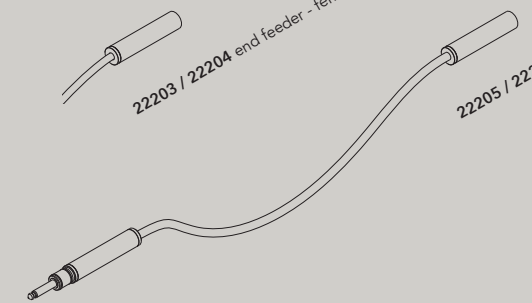

22213.AA00 cross end feeder - 2x female with cable 6m

22214.AA00 cross end - 2x male

22215.AA00 cross end - 2x female

22221.AA00 T joint - male

22222.AA00 T joint - female

22223.AA00.DD T joint feeder - male + female with cable 2m

22224.AA00.DD T joint feeder - male + female with cable 6m

AA 00 Finish

- 21 black alu brushed
- 22 natural alu brushed
- 23 brass alu brushed
- 25 bronze alu brushed
- 26 dark bronze alu brushed
- 27 gun metal alu brushed
- 32 copper alu brushed
- 03 painted custom NCS color
- 00 no power cord
- 01 black power cord
- 04 transparent power cord

22201 end - male

22202 end - female

22203 / 22204 end feeder - female

22205 / 22206 / 22207 end - flexible

Order Code

22201.AA00.DD end - male

22202.AA00.DD end - female

22203.AA00.DD end feeder - female with cable 2m