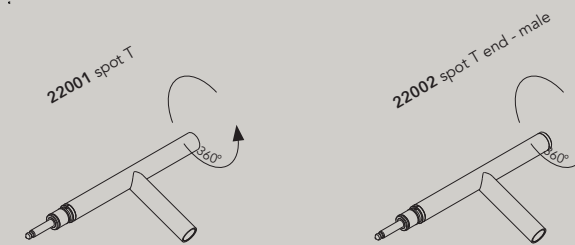

Suspension for Ceiling

diam. 12 mm

for plasterboard, wood, or similar
(some free space needed above panel for cable)

L - configuration (Brewery de Es, Jeuris-Jordens)

°spot T

materials aluminum
 weight 90 gr / 0,19lb
 voltage 24 Vdc
 wattage 2,2 W or 4W (HO)
 dimming push, dali, 0/1-10V, casambi

IP20 

Order Code

22001.AA00.BBBB.CCC.DD spot T

22002.AA00.BBBB.CCC.DD spot T end - male

22005.AA00.BBBB.CCC.DD spot T - high output

22006.AA00.BBBB.CCC.DD spot T end - male - high output
 (high output only in 30°, 40° & 60°)