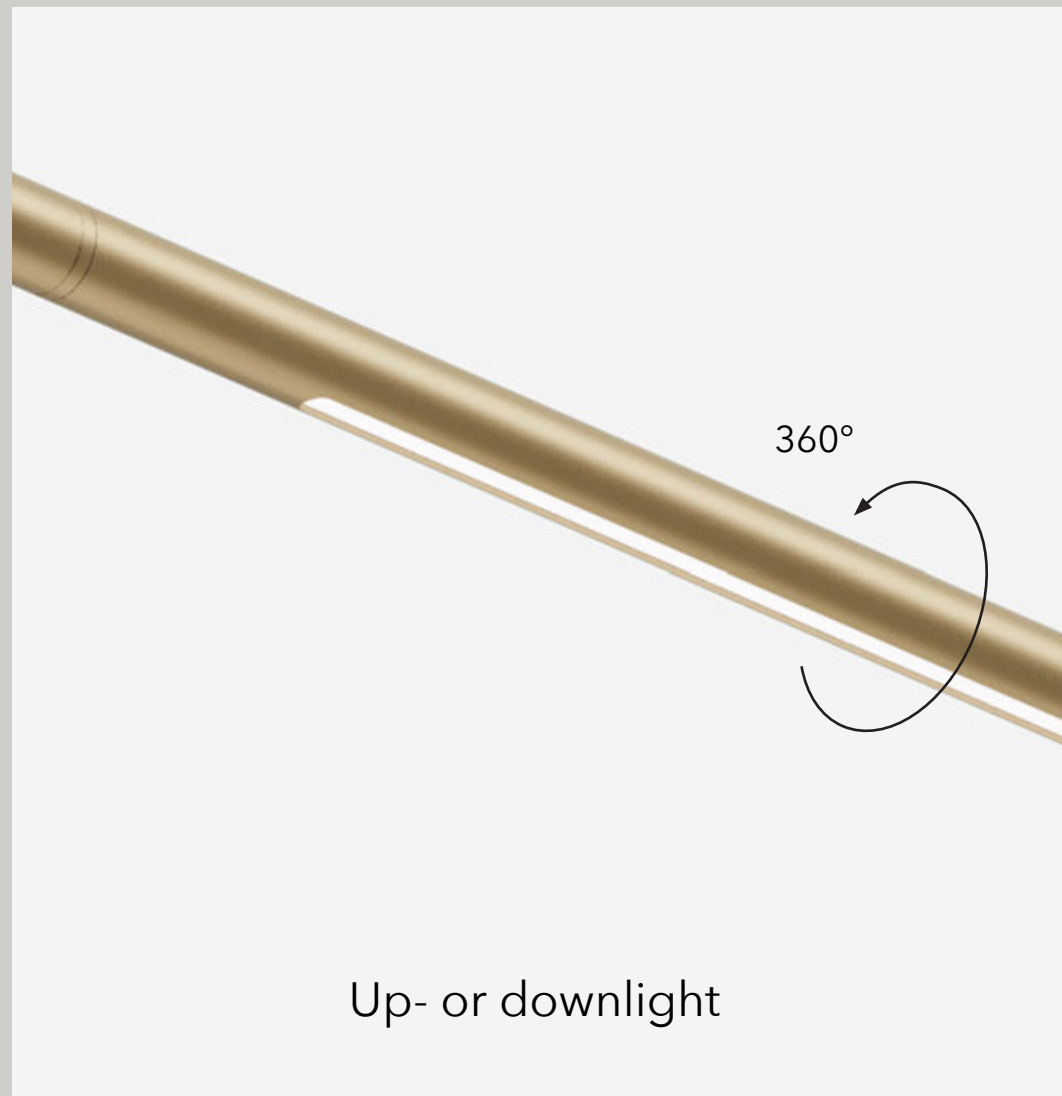

°light tube

materials aluminum
weight 250 - 315 - 380 gr
voltage 24 Vdc
wattage 7,2 W - 9,4 W - 11,5 W
dimming push, dali, 0/1-10V, casambi

IP20

Order Code

22011.AA00.BBBB.CCC.DD light tube 600 (520 lm @3000K)
22012.AA00.BBBB.CCC.DD light tube 750 (680 lm @3000K)
22013.AA00.BBBB.CCC.DD light tube 900 (850 lm @3000K)

AA	Finish
21	black alu brushed
22	natural alu brushed
23	brass alu brushed
25	bronze alu brushed
26	dark bronze alu brushed
27	gun metal alu brushed
32	copper alu brushed
03	painted custom NCS color

BBBB	Light
9527	cri >95, 2700K
9530	cri >95, 3000K

CCC	Diffuser
001	frosted ice opal

DD	Mounting
00	suspension ring
01	bracket 62 mm
02	bracket 100 mm