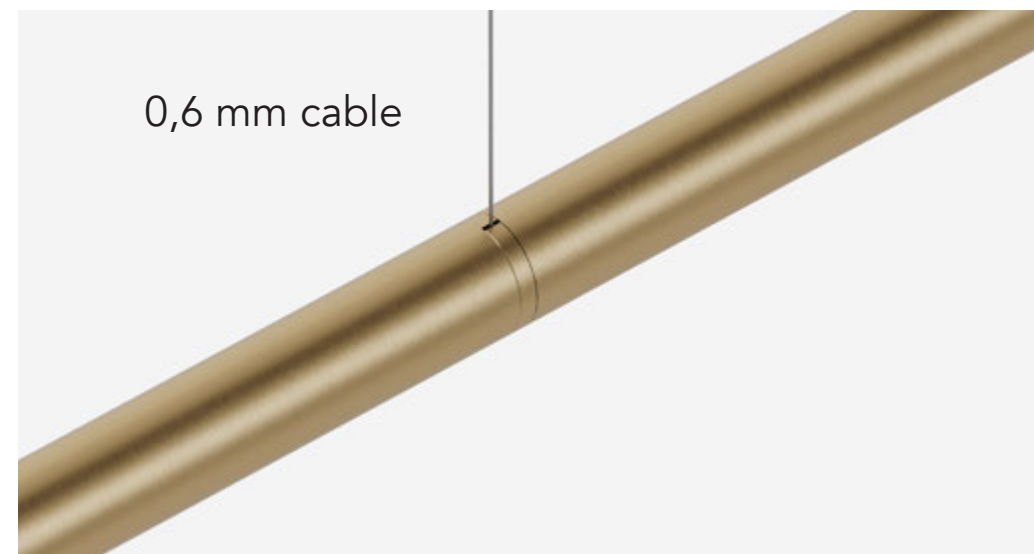

°plug - overview

Infinite Possibilities

°exo

Rotating spot - up to 300 lm
Element of 150 mm
Diameter disk 80 mm

°drop

Monopoint
Up to 300 lumen

°drop

Pendant in a composition

°spot curve

Up to 200 lumen

Wall mounted

wall & pending configuration (Brewery de Es, Jeuris-Jordens)

Ceiling mount with long brackets 100mm

Presentation °plug - Henry van de Velde Award - winner '23

Bracket for wall or ceiling

Suspension for Ceiling

diam. 12 mm

for plasterboard, wood, or similar
(some free space needed above panel for cable)

L - configuration (Brewery de Es, Jeuris-Jordens)

°spot T

materials aluminum
 weight 90 gr / 0,19lb
 voltage 24 Vdc
 wattage 2,2 W or 4W (HO)
 dimming push, dali, 0/1-10V, casambi