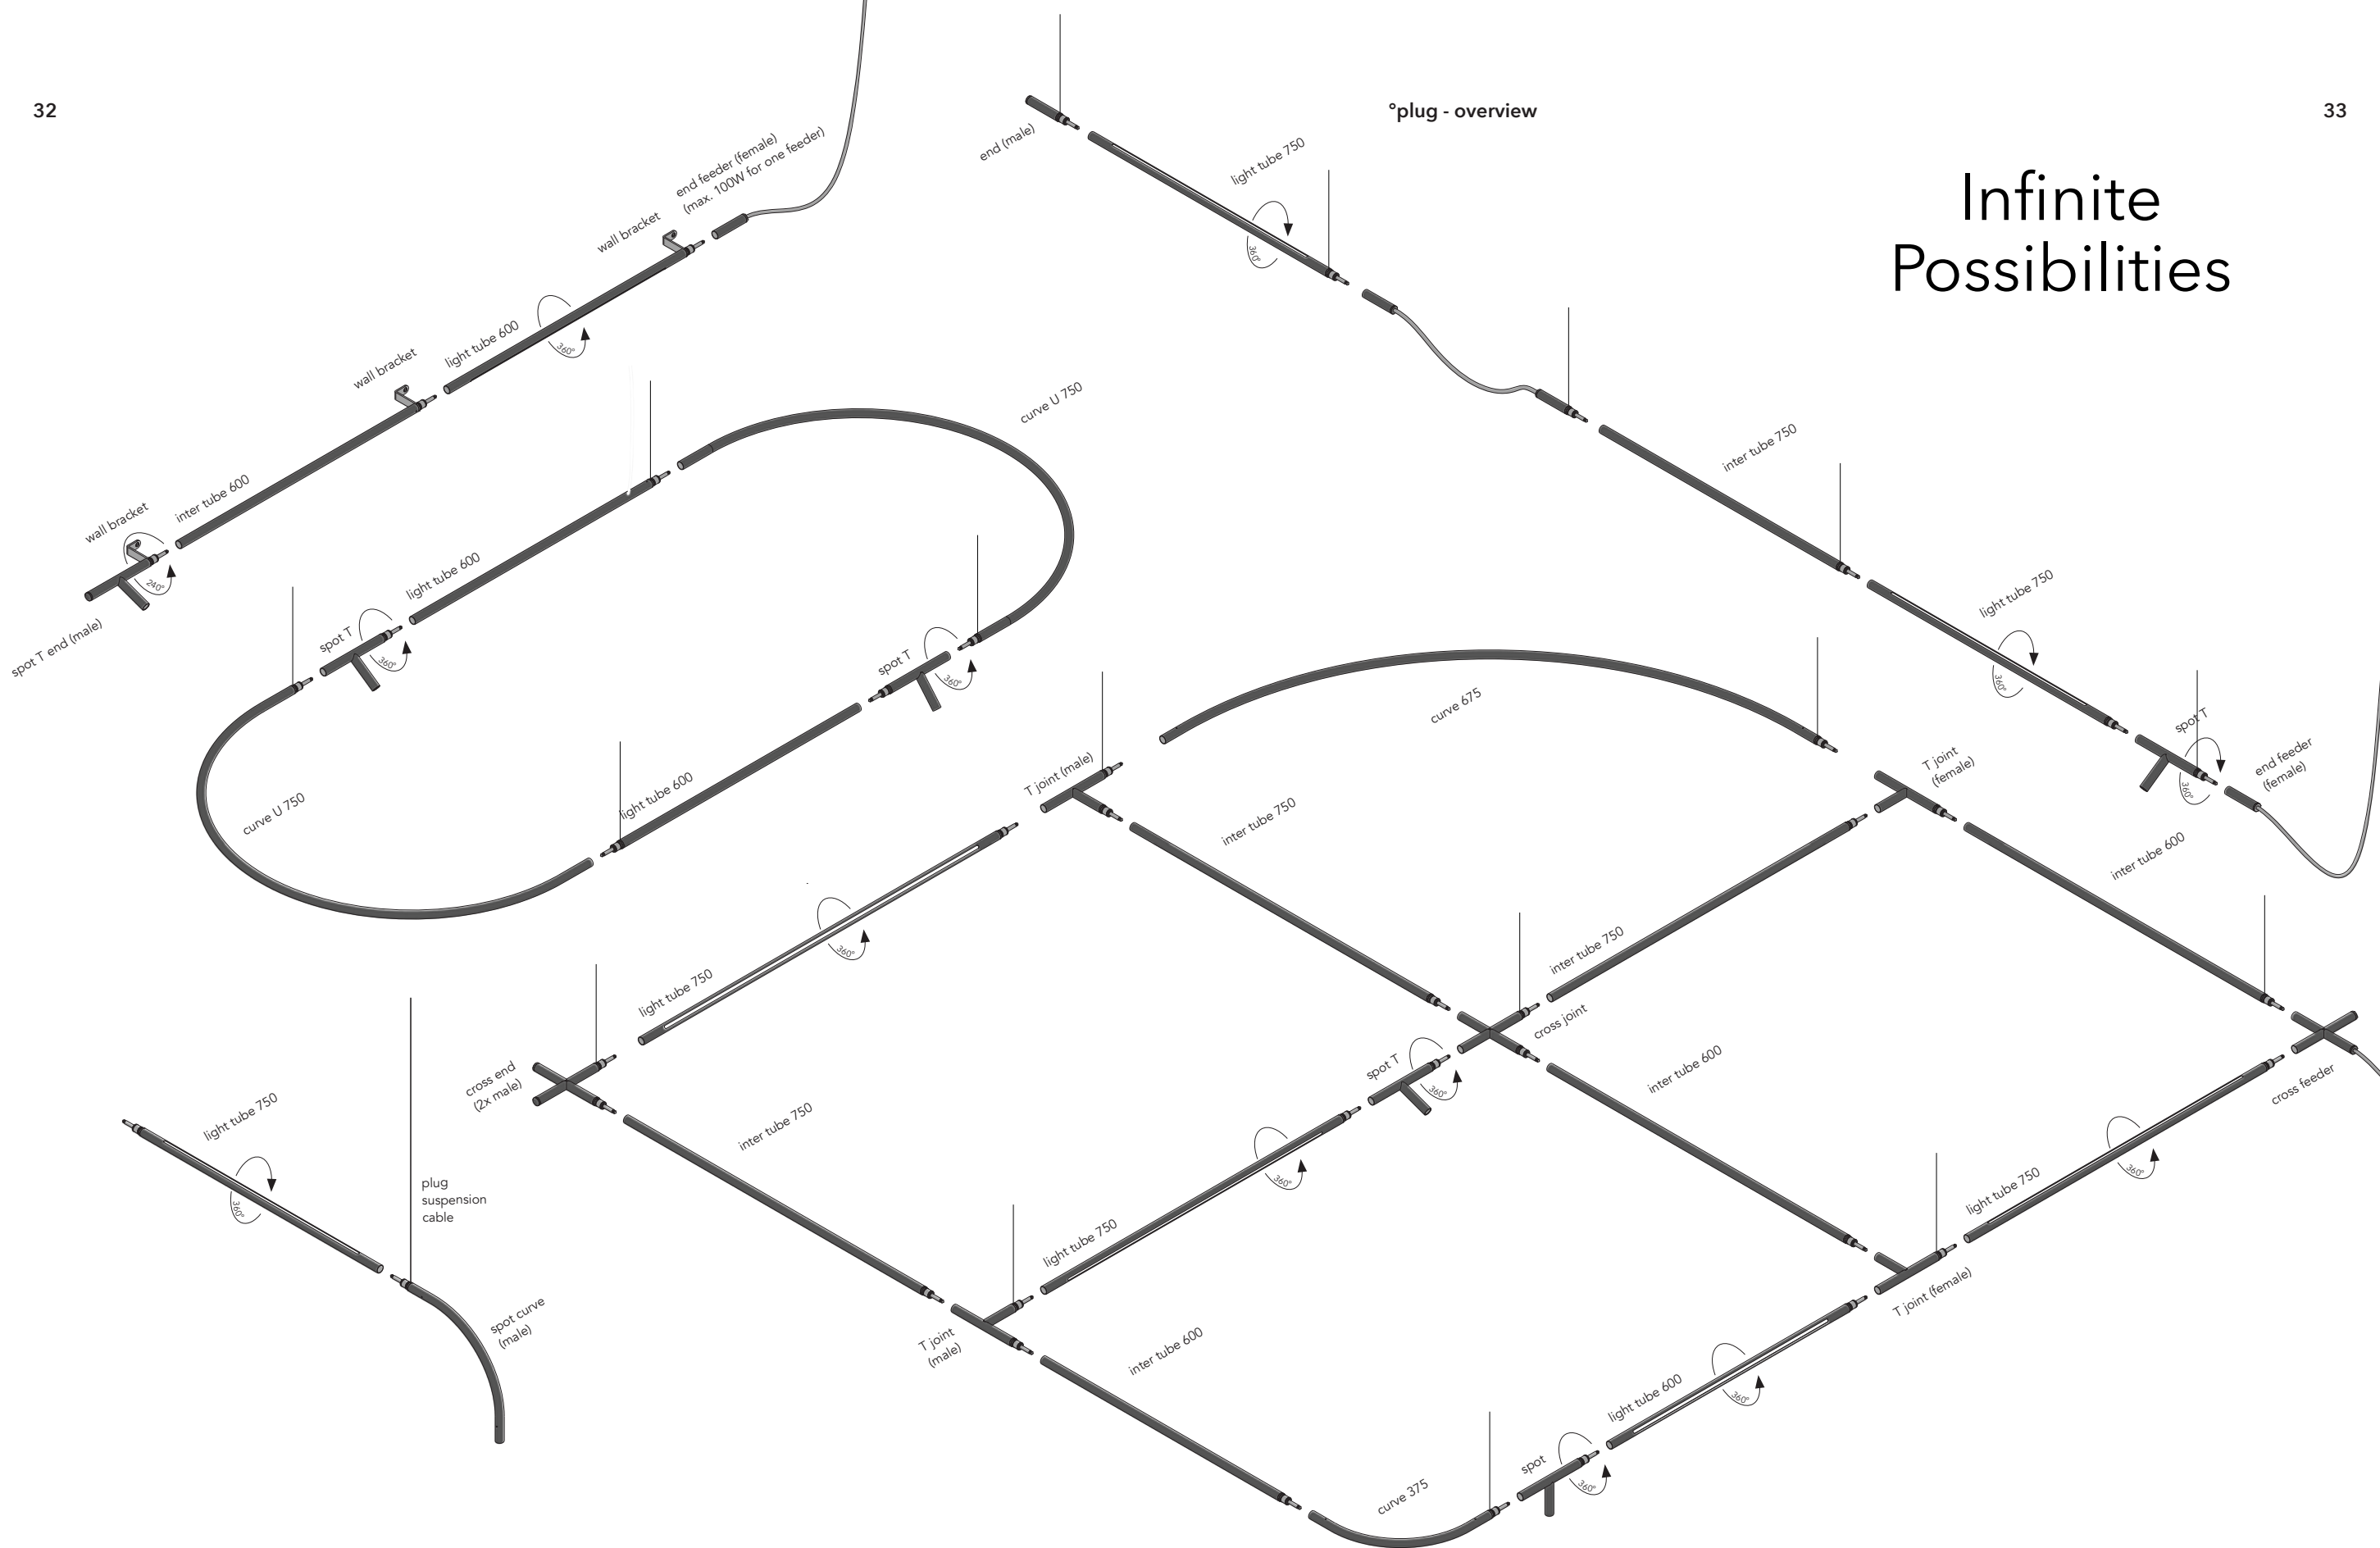

°plug - overview

Infinite Possibilities