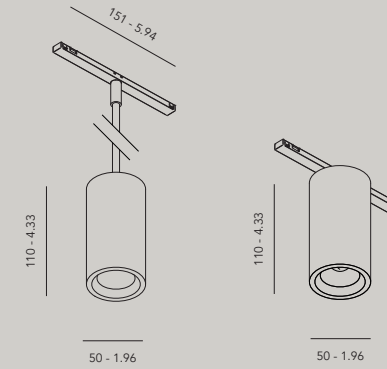

°bevel

materials aluminum / PC
weight 600gr / 1.32lb
voltage 48 Vdc
wattage 8,2 W
ugr <19
dimming DALI, 0-10V, 1-10V, switchDIM, Casambi, Google Home & Amazon Alexa