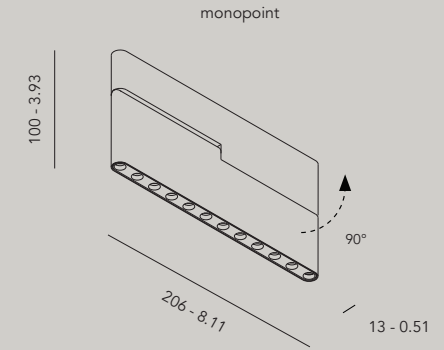

°knick.micro

materials aluminum / PC
weight 600 gr / 1,32lb
voltage 48 Vdc
wattage 10W
dimming DALI, 0-10V, 1-10V, switchDIM, Casambi, Google Home & Amazon Alexa

IP20

Order Code

- 30501.AA00.BBBB.CCC.DD knick micro for line.m1
- 30505.AA00.BBBB.CCC.DD knick micro for line.m5&6
- 30503.AA00.BBBB.CCC.DD knick micro monopoint

AA Finish

- 01 black
- 02 white
- 21 black alu brushed
- 22 natural alu brushed
- 23 brass alu brushed
- 25 bronze alu brushed
- 26 dark bronze alu brushed
- 27 gun metal alu brushed
- 32 copper alu brushed
- 03 painted custom NCS color

BBBB Light

- 9527 cri >95, 2700K
- 9530 cri >95, 3000K

CCC Optic

CCC	Optic	Output*
001	opal diffuser	675 lm - 378 cd
106	10° matt black reflector	730 lm - 5515 cd
206	20° matt black reflector	776 lm - 3825 cd
306	30° matt black reflector	653 lm - 1741 cd
606	60° matt black reflector	697 lm - 689 cd

DD Dimming

- ND no dimming
- DA dali (0/1-10V, switchDIM, Casambi through interface)

* Values for 3000K. Color temperature influences the lumen output. Download complete photometric data on our website.