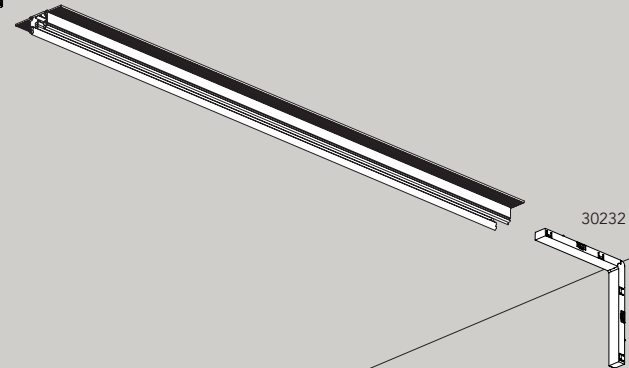

°line.m5

material aluminum
voltage 48Vdc
circuits 1 circuit 10A + 1A databus
dimming DALI, 0-10V, 1-10V, SwitchDIM, Casambi, Google Home & Amazon Alexa

IP20

Order Code

30005.AA00.BBBB line.m5

AA Finish
01 black

BBBB Length
1000 1000 mm
2000 2000 mm
3000 3000 mm
xxxx xxxx mm (custom length)

Track Accessories

30205 endcap for m5

30221.0100 electrical feeder for m1, m5, m6 black
30221.0200 electrical feeder for m1, m5, m6 white

30230.0100 electrical jointing connector 180° black
30230.0200 electrical jointing connector 180° white
30231.0100 electrical jointing connector L 90° black
30231.0200 electrical jointing connector L 90° white
30232.0100 electrical jointing wall connector L 90° (+/- 10°) black
30232.0200 electrical jointing wall connector L 90° (+/- 10°) white
30233.0100 electrical jointing connector adjustable corner black
30233.0200 electrical jointing connector adjustable corner white

30271.0100 cover profile 1000mm for m5&6 black
30271.0200 cover profile 1000mm for m5&6 white
30272.0100 cover profile 2000mm for m5&6 black
30272.0200 cover profile 2000mm for m5&6 white
30273.0100 cover profile 3000mm for m5&6 black
30273.0200 cover profile 3000mm for m5&6 white

30210 mounting accessory (set of 2 pcs)
30211 cover profile for plaster installation 3000mm

15,1 - 0.59

49 - 1.93

line.m5