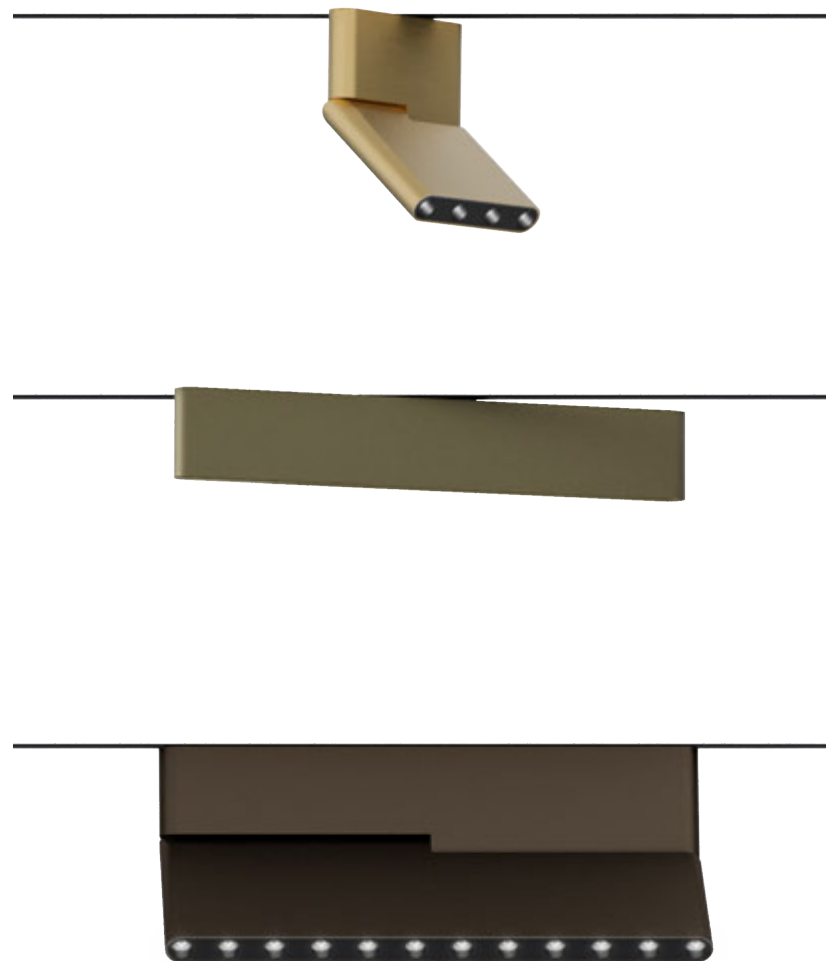

Miniaturised Soft Round Edges

Finishes

Thin Size
13mm

Powerful Light

°mic'online

83

Surface track M1

Very small track
Easy to mount on the ceiling
Minimal visual impact
Round corners both vertically and horizontally