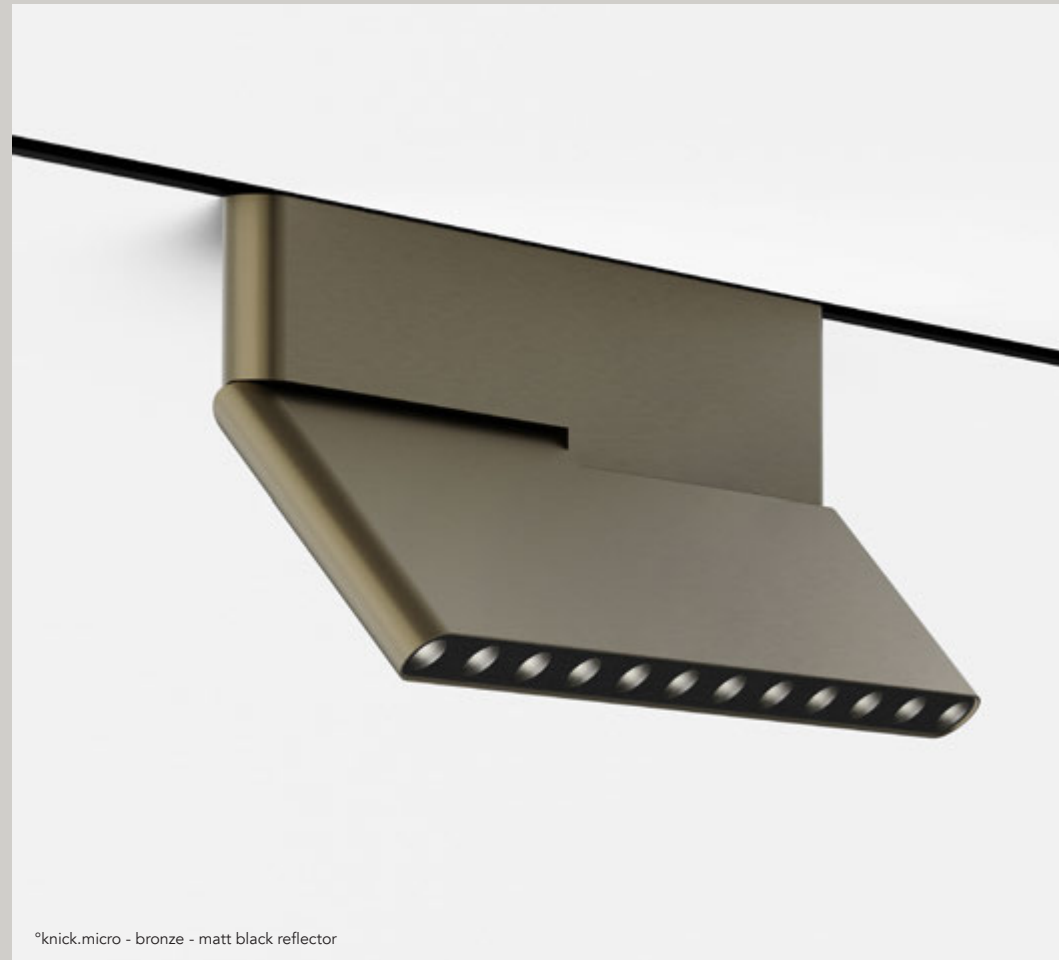

°knick.micro

materials aluminum / PC
weight 600 gr / 1,32lb
voltage 48 Vdc
wattage 10W
dimming DALI, 0-10V, 1-10V, switchDIM, Casambi, Google Home & Amazon Alexa

IP20

Order Code

- 30501.AA00.BBBB.CCC.DD knick micro for line.m1
- 30505.AA00.BBBB.CCC.DD knick micro for line.m5&6
- 30503.AA00.BBBB.CCC.DD knick micro monopoint

AA Finish

- 01 black
- 02 white
- 21 black alu brushed
- 22 natural alu brushed
- 23 brass alu brushed
- 25 bronze alu brushed
- 26 dark bronze alu brushed
- 27 gun metal alu brushed
- 32 copper alu brushed
- 03 painted custom NCS color

BBBB Light

- 9527 cri >95, 2700K
- 9530 cri >95, 3000K

CCC Optic

CCC	Optic	Output*
001	opal diffuser	675 lm - 378 cd
106	10° matt black reflector	730 lm - 5515 cd
206	20° matt black reflector	776 lm - 3825 cd
306	30° matt black reflector	653 lm - 1741 cd
606	60° matt black reflector	697 lm - 689 cd

DD Dimming

- ND no dimming
- DA dali (0/1-10V, switchDIM, Casambi through interface)

* Values for 3000K. Color temperature influences the lumen output. Download complete photometric data on our website.