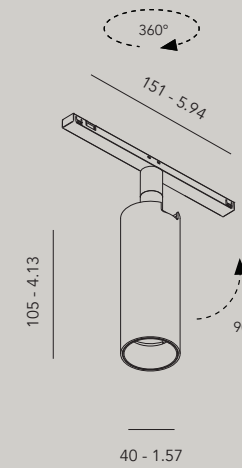

°tubu 40

materials aluminum / PC
weight 200gr / 0.44lb
voltage 48 Vdc
wattage 6,7 W
ugr <19
dimming DALI, 0-10V, 1-10V, switchDIM, Casambi, Google Home & Amazon Alexa