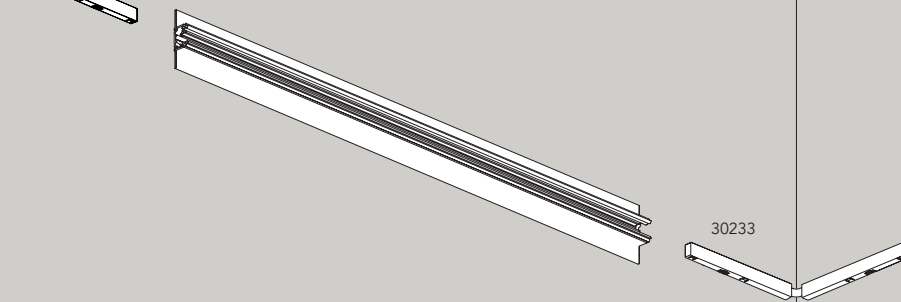

°line.m5

material aluminum
voltage 48Vdc
circuits 1 circuit 10A + 1A databus
dimming DALI, 0-10V, 1-10V, SwitchDIM, Casambi, Google Home & Amazon Alexa

IP20

Order Code

30005.AA00.BBBB line.m5

AA Finish
01 black

BBBB Length
1000 1000 mm
2000 2000 mm
3000 3000 mm
xxxx xxxx mm (custom length)

Track Accessories

30205 endcap for m5

30221.0100 electrical feeder for m1, m5, m6 black
30221.0200 electrical feeder for m1, m5, m6 white

30230.0100 electrical jointing connector 180° black
30230.0200 electrical jointing connector 180° white
30231.0100 electrical jointing connector L 90° black
30231.0200 electrical jointing connector L 90° white
30232.0100 electrical jointing wall connector L 90° (+/- 10°) black
30232.0200 electrical jointing wall connector L 90° (+/- 10°) white
30233.0100 electrical jointing connector adjustable corner black
30233.0200 electrical jointing connector adjustable corner white

30271.0100 cover profile 1000mm for m5&6 black
30271.0200 cover profile 1000mm for m5&6 white
30272.0100 cover profile 2000mm for m5&6 black
30272.0200 cover profile 2000mm for m5&6 white
30273.0100 cover profile 3000mm for m5&6 black
30273.0200 cover profile 3000mm for m5&6 white

30210 mounting accessory (set of 2 pcs)
30211 cover profile for plaster installation 3000mm

15,1 - 0.59

49 - 1.93

line.m5