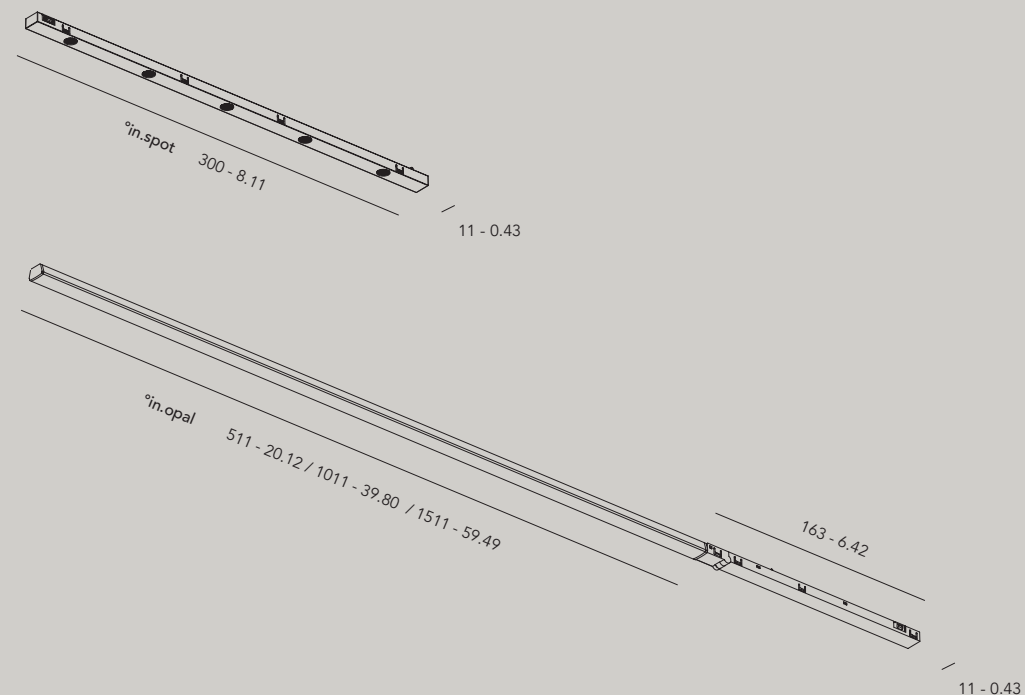

°in.micro

materials PC
voltage 48 Vdc
dimming DALI, 0-10V, 1-10V, switchDIM, Casambi, Google Home & Amazon Alexa

IP20

Order Code
30601.AA00.BBBB.CCC.DD in.spot 300 mm

AA	Finish		
01	black		
02	white		
BBBB	Light		
9027	cri >90, 2700K		
9030	cri >90, 3000K		
CCC	Optic	Output*	
500	50° (5W)	350 lm	
DD	Dimming see 48V controls		
DA	dali (0/1-10V, switchDIM, Casambi through interface)		

Order Code
30701.AA00.BBBB.CCC.DD in.opal 511 mm
30702.AA00.BBBB.CCC.DD in.opal 1011 mm
30703.AA00.BBBB.CCC.DD in.opal 1511 mm

AA	Finish		
01	black		
BBBB	Light		
9027	cri >90, 2700K		
9030	cri >90, 3000K		
CCC	Optic	Output*	
001	opal diffuser 511 mm (5,5W)	429 lm	
001	opal diffuser 1011 mm (11W)	858 lm	
001	opal diffuser 1511 mm (16,5W)	1287 lm	
DD	Dimming		
DA	dali (0/1-10V, switchDIM, Casambi through interface)		

* Values for 3000K. Color temperature influences the lumen output. Download complete photometric data on our website.