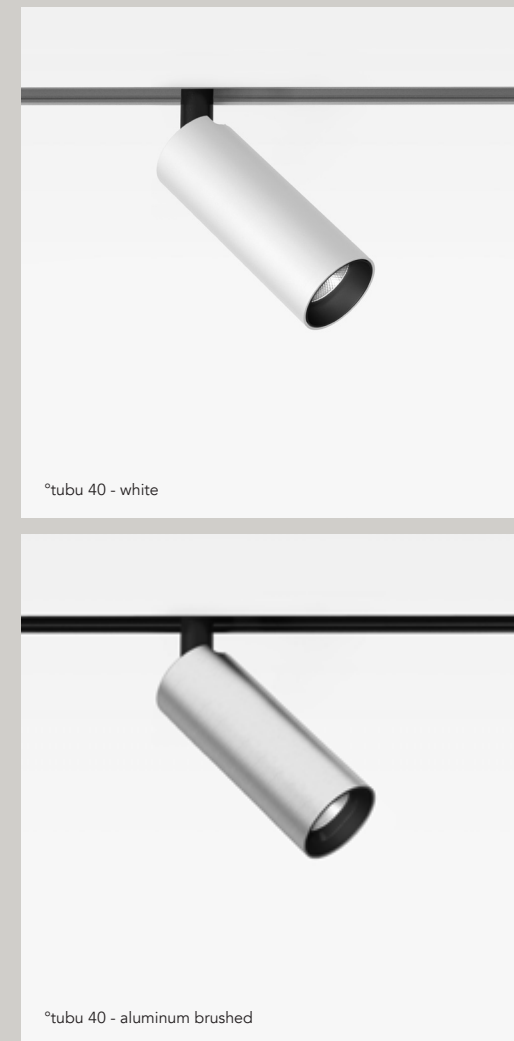

IP20 CE ENEC