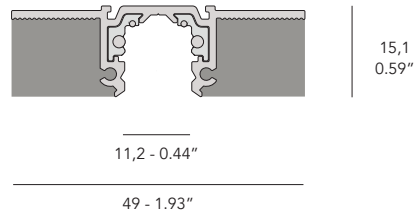

Recessed track M5

Low & compact profile.

Excellent application for concrete ceilings that are plastered. The thickness of standard plasterwork is enough to recess the M5 track.

Can also be used with plasterboard ceilings.