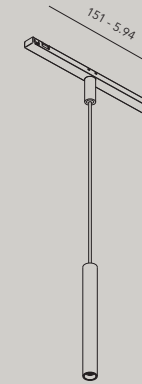

°drop

materials aluminum / PC
weight 100gr / 1.32lb
voltage 48 Vdc
wattage 4 W
ugr <19
dimming DALI, 0-10V, 1-10V, switchDIM, Casambi, Google Home & Amazon Alexa

IP20

Order Code

21800.AA00.BBBB.CCC.DD drop pendant

AA	Finish
01	black
02	white
21	black alu brushed
22	natural alu brushed
23	brass alu brushed
25	bronze alu brushed
26	dark bronze alu brushed
27	gun metal alu brushed
32	copper alu brushed
03	painting custom NCS color

BBBB	Light
9527	cri 95, 2700K
9530	cri 95, 3000K

CCC	Optic	Output*
300	30°	670lm - 1550cd
450	45°	700lm - 1070cd
600	60°	690lm - 811cd

DD	Dimming
ND	no dimming
DA	dali (0/1-10V, switchDIM, Casambi through interface)

* Values for 3000K. Color temperature influences the lumen output. Download complete photometric data on our website.