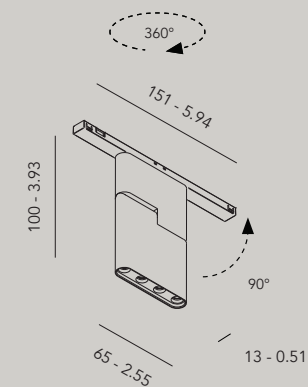

°turn.micro

materials aluminum / PC
weight 180 gr / 0.39 lb
voltage 48 Vdc
wattage 6W
dimming DALI, 0-10V, 1-10V, switchDIM, Casambi, Google Home & Amazon Alexa