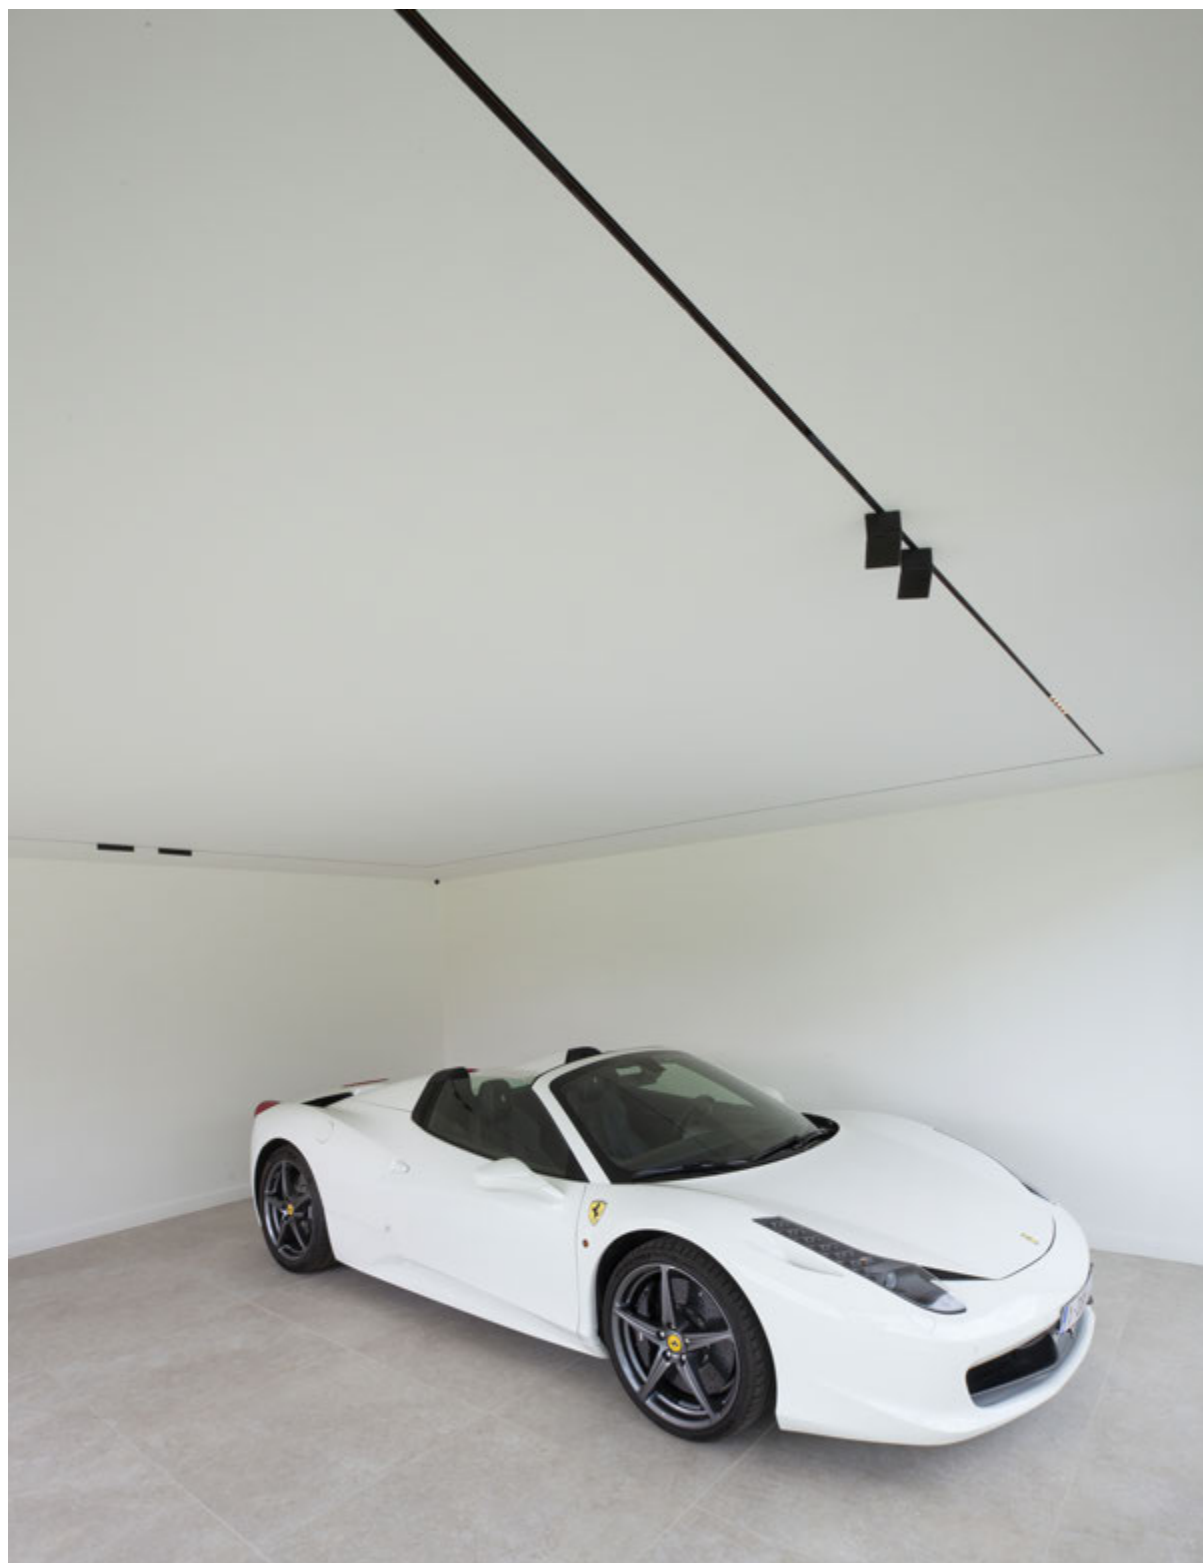

Miniaturised Soft Round Edges

Finishes

Thin Size
13mm

Powerful Light

°mic'online

83

Surface track M1

Very small track
Easy to mount on the ceiling
Minimal visual impact
Round corners both vertically and horizontally