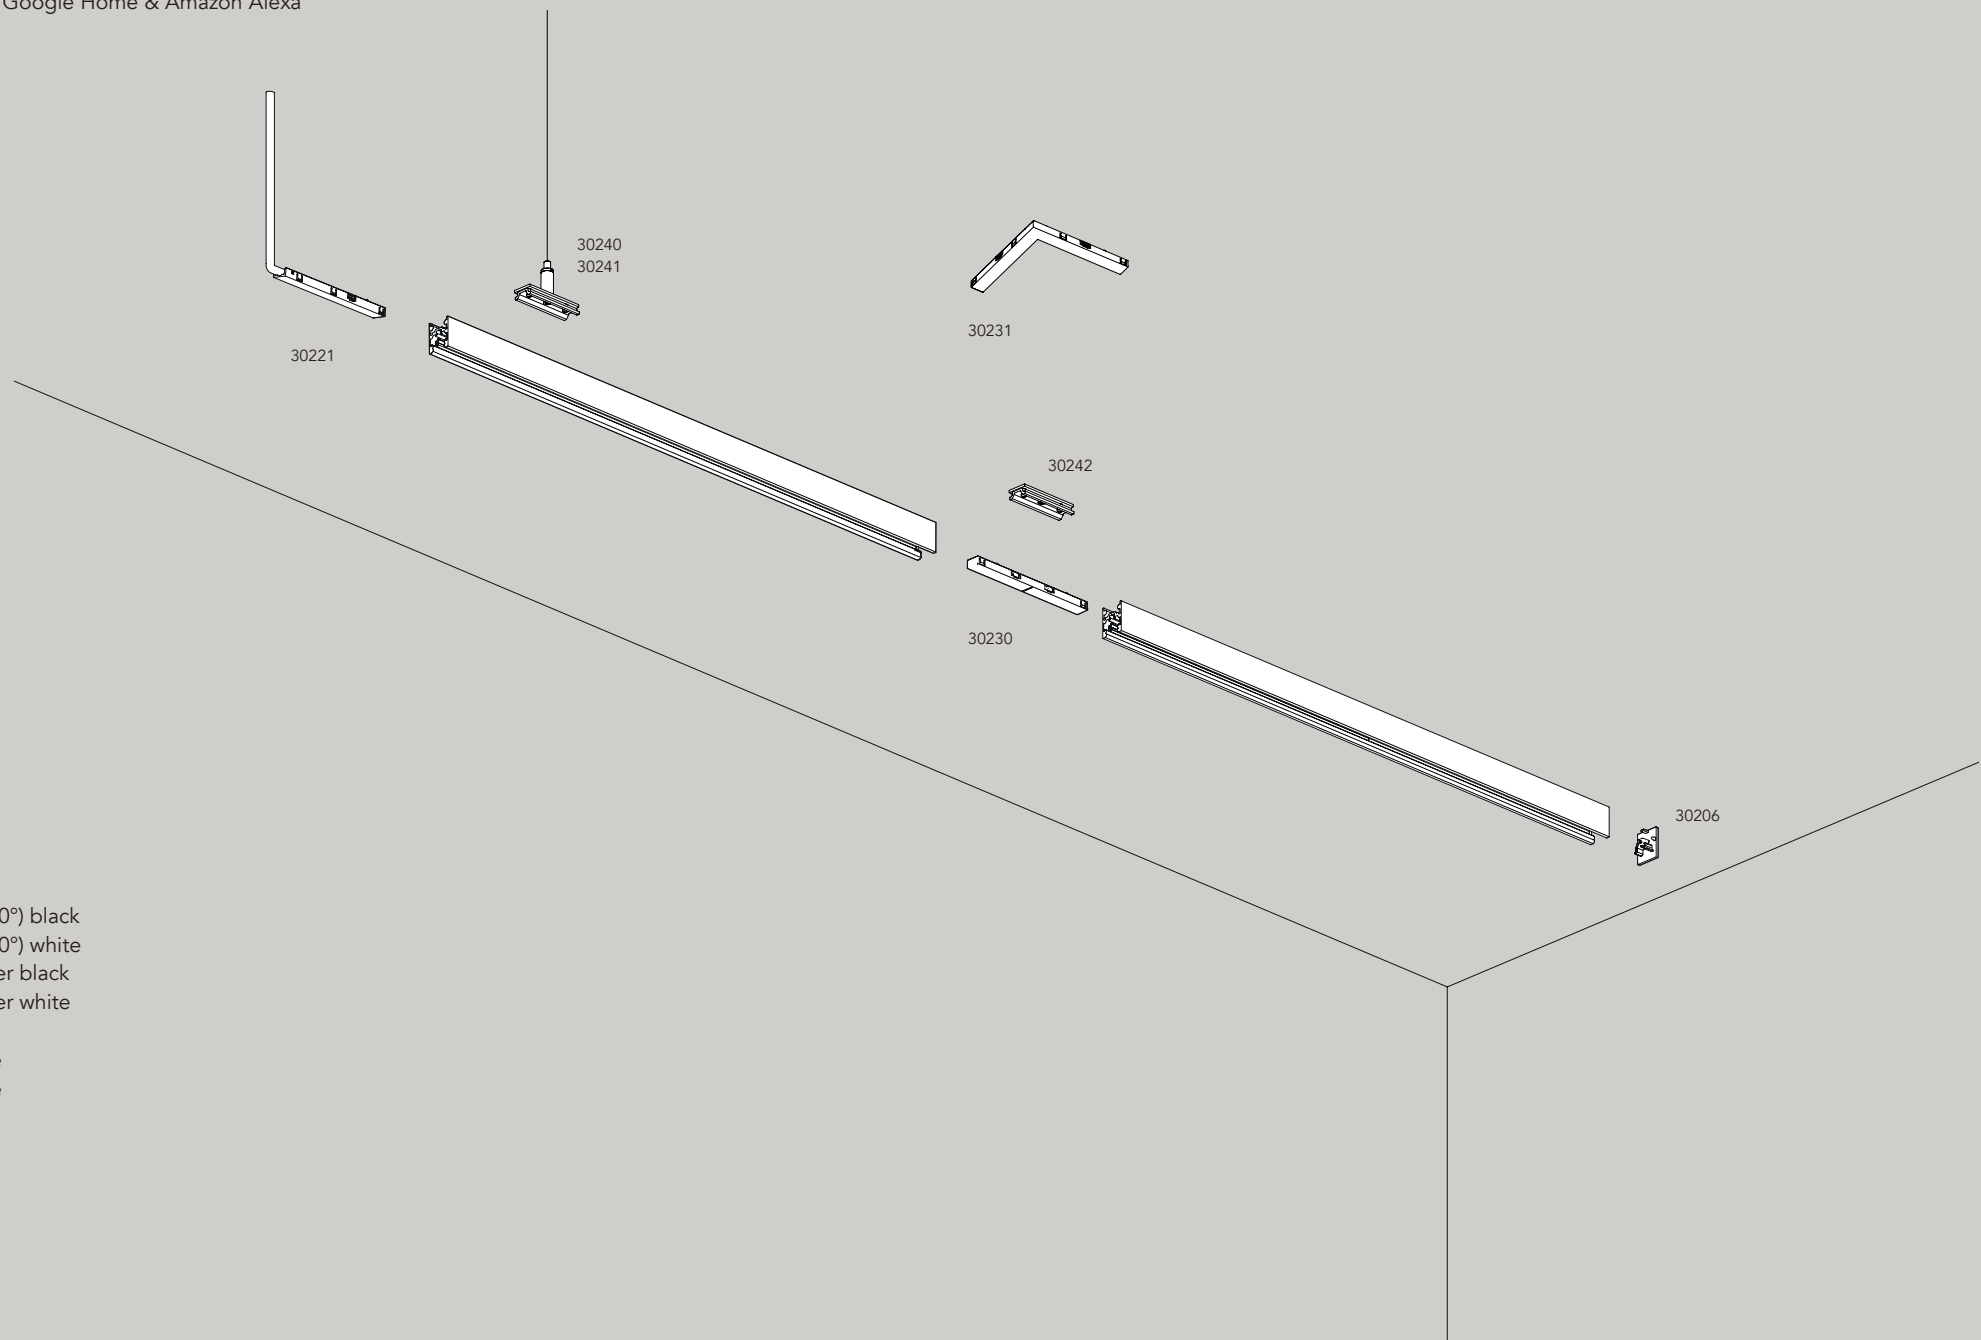

material aluminum
voltage 48Vdc
circuits 1 circuit 10A + 1A databus
dimming DALI, 0-10V, 1-10V, SwitchDIM, Casambi, Google Home & Amazon Alexa

IP20

Order Code

30006.AA00.BBBB line.m6

AA Finish

01 black
02 white

BBBB Length

1000 1000 mm
2000 2000 mm
3000 3000 mm
xxxx xxxx mm (custom length)

Track Accessories

- 30206.0100 endcap for m6 black
- 30206.0200 endcap for m6 white

- 30221.0100 electrical feeder for m1, m5, m6 black
- 30221.0200 electrical feeder for m1, m5, m6 white

- 30230.0100 electrical jointing connector 180° black
- 30230.0200 electrical jointing connector 180° white
- 30231.0100 electrical jointing connector L 90° black
- 30231.0200 electrical jointing connector L 90° white
- 30232.0100 electrical jointing wall connector L 90° (+/- 10°) black
- 30232.0200 electrical jointing wall connector L 90° (+/- 10°) white
- 30233.0100 electrical jointing connector adjustable corner black
- 30233.0200 electrical jointing connector adjustable corner white

- 30240 long suspension bracket m6 - 2m steel cable
- 30241 long suspension bracket m6 - 6m steel cable
- 30242 long mechanical joint connector for m6

- 30271.0100 cover profile 1000mm for m5&6 black
- 30271.0200 cover profile 1000mm for m5&6 white
- 30272.0100 cover profile 2000mm for m5&6 black
- 30272.0200 cover profile 2000mm for m5&6 white
- 30273.0100 cover profile 3000mm for m5&6 black
- 30273.0200 cover profile 3000mm for m5&6 white