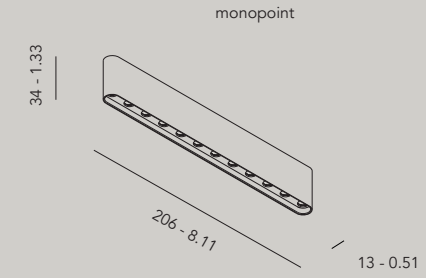

°out.micro

materials aluminum / PC
weight 160 gr / 0,35 lb
voltage 48 Vdc
wattage 10 W
ugr black reflector <19
dimming DALI, 0-10V, 1-10V, switchDIM, Casambi, Google Home & Amazon Alexa

IP20

Order Code

31001.AA00.BBBB.CCC.DD out.micro for line.m1
31005.AA00.BBBB.CCC.DD out.micro for line.m5&6
31003.AA00.BBBB.CCC.DD out.micro monopoint

AA	Finish
01	black
02	white
21	black alu brushed
22	natural alu brushed
23	brass alu brushed
25	bronze alu brushed
26	dark bronze alu brushed
27	gun metal alu brushed
32	copper alu brushed
03	painting custom NCS color

BBBB	Light
9527	cri >95, 2700K
9530	cri >95, 3000K

CCC	Optic	Output*
001	opal diffuser	675 lm - 378 cd
106	10° matt black reflector	730 lm - 5515 cd
206	20° matt black reflector	776 lm - 3825 cd
306	30° matt black reflector	653 lm - 1741 cd
606	60° matt black reflector	697 lm - 689 cd

DD	Dimming
ND	no dimming
DA	dali (0/1-10V, switchDIM, Casambi through interface)

* Values for 3000K. Color temperature influences the lumen output. Download complete photometric data on our website.