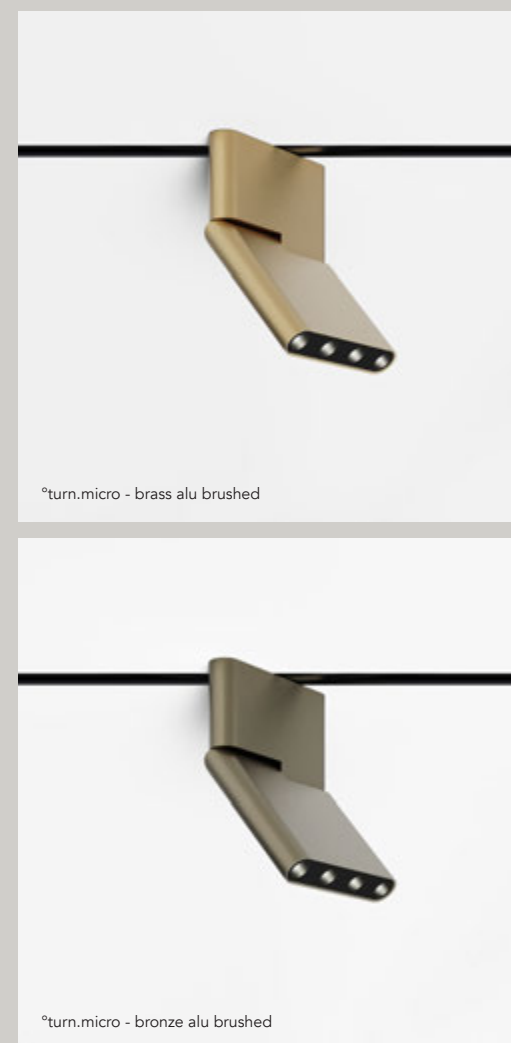

IP20 CE ENEC