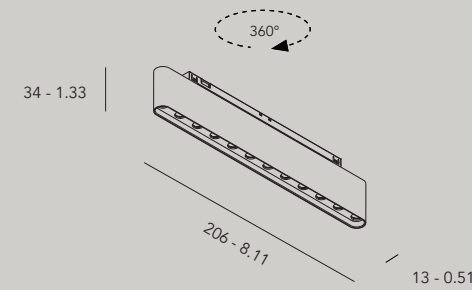

°out.micro

materials aluminum / PC
weight 160 gr / 0,35 lb
voltage 48 Vdc
wattage 10 W
ugr black reflector <19
dimming DALI, 0-10V, 1-10V, switchDIM, Casambi, Google Home & Amazon Alexa

IP20

Order Code

31001.AA00.BBBB.CCC.DD out.micro for line.m1
31005.AA00.BBBB.CCC.DD out.micro for line.m5&6
31003.AA00.BBBB.CCC.DD out.micro monopoint

AA	Finish
01	black
02	white
21	black alu brushed
22	natural alu brushed
23	brass alu brushed
25	bronze alu brushed
26	dark bronze alu brushed
27	gun metal alu brushed
32	copper alu brushed
03	painting custom NCS color

BBBB	Light
9527	cri >95, 2700K
9530	cri >95, 3000K

CCC	Optic	Output*
001	opal diffuser	675 lm - 378 cd
106	10° matt black reflector	730 lm - 5515 cd
206	20° matt black reflector	776 lm - 3825 cd
306	30° matt black reflector	653 lm - 1741 cd
606	60° matt black reflector	697 lm - 689 cd

DD	Dimming
ND	no dimming
DA	dali (0/1-10V, switchDIM, Casambi through interface)

* Values for 3000K. Color temperature influences the lumen output. Download complete photometric data on our website.