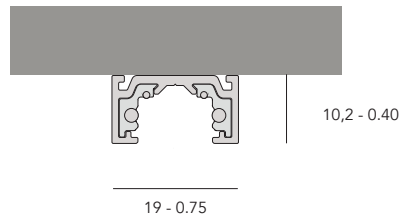

Miniaturised Soft Round Edges

Finishes

Thin Size
13mm

Powerful Light

°mic'online

83

Surface track M1

Very small track
Easy to mount on the ceiling
Minimal visual impact
Round corners both vertically and horizontally

30031.AA00 line.m1 round corner 'wall to ceiling' 90° radius 300 mm

30050.AA00 line.m1 round corner 90° radius 500 mm

AA Finish

01 black
 02 white
 03 white (black inside)

BBBB Length

1000 1000 mm
 2000 2000 mm
 3000 3000 mm
 xxxx xxxx mm (custom length)