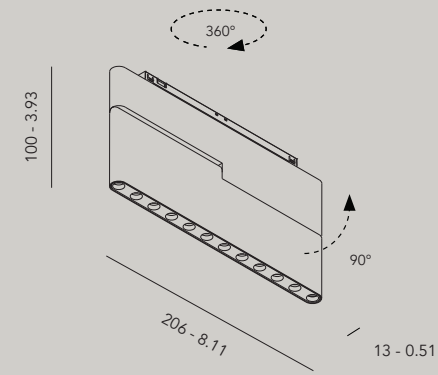

°knick.micro

materials aluminum / PC
weight 600 gr / 1,32lb
voltage 48 Vdc
wattage 10W
dimming DALI, 0-10V, 1-10V, switchDIM, Casambi, Google Home & Amazon Alexa

IP20

Order Code

- 30501.AA00.BBBB.CCC.DD knick micro for line.m1
- 30505.AA00.BBBB.CCC.DD knick micro for line.m5&6
- 30503.AA00.BBBB.CCC.DD knick micro monopoint

AA Finish

- 01 black
- 02 white
- 21 black alu brushed
- 22 natural alu brushed
- 23 brass alu brushed
- 25 bronze alu brushed
- 26 dark bronze alu brushed
- 27 gun metal alu brushed
- 32 copper alu brushed
- 03 painted custom NCS color

BBBB Light

- 9527 cri >95, 2700K
- 9530 cri >95, 3000K

CCC Optic

CCC	Optic	Output*
001	opal diffuser	675 lm - 378 cd
106	10° matt black reflector	730 lm - 5515 cd
206	20° matt black reflector	776 lm - 3825 cd
306	30° matt black reflector	653 lm - 1741 cd
606	60° matt black reflector	697 lm - 689 cd

DD Dimming

- ND no dimming
- DA dali (0/1-10V, switchDIM, Casambi through interface)

* Values for 3000K. Color temperature influences the lumen output. Download complete photometric data on our website.