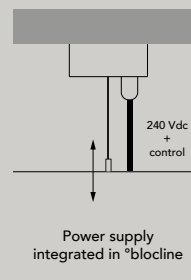

Round rosas with steel cable suspension (adjustment height at fixture)