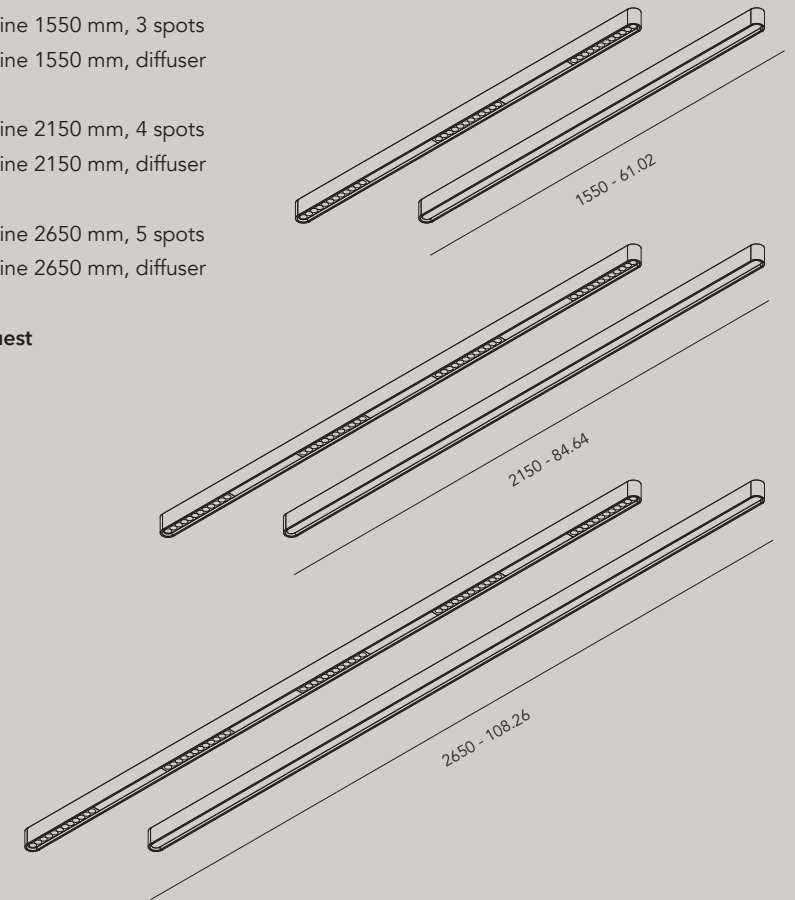

°bloc line ^{new}

Bloc is now available as full length profile.
Choose your down- and uplights.

Wall

300, 600 mm
or custom

°bloc.mono

materials aluminum coated / PC
 weight from 0,5-5kg
 voltage 230 Vac (110V on request)
 wattage 8,2W - 16,4W (high output)
 power supply integrated in fixture
 dimming DALI, 0-10V, 1-10V, switchDIM, Casambi, Google Home & Amazon Alexa

IP20   

Order Code

20803.AA00.BBBB.CCC.DD.EE bloc line 1550 mm, 3 spots

20830.AA00.BBBB.CCC.DD.EE bloc line 1550 mm, diffuser

20804.AA00.BBBB.CCC.DD.EE bloc line 2150 mm, 4 spots

20840.AA00.BBBB.CCC.DD.EE bloc line 2150 mm, diffuser

- 00 Suspension**
- 00 surface
 - 01 pendant

- BBBB Light**
- 9527 cri >95, 2700K
 - 9530 cri >95, 3000K
 - 9540 cri >95, 4000K - on request

- CCC Down Light**
- | | | |
|-----|----------------------|----------------------|
| 001 | frosted ice diffuser | 2913lm/m |
| 002 | microprism diffuser | 2913lm/m |
| 200 | 20 deg spots | 1090lm - 5650cd/spot |
| 300 | 30 deg spots | 1055lm - 3310cd/spot |
| 600 | 60 deg spots | 1090lm - 1200cd/spot |

° suspension

Steel cable suspension surface (adjustment height at fixture)

- 20256 Cylindrical nickle ceiling attachment with 1 mm steel cable - 2 m
- 20257 Cylindrical nickle ceiling attachment with 1 mm steel cable - 6 m