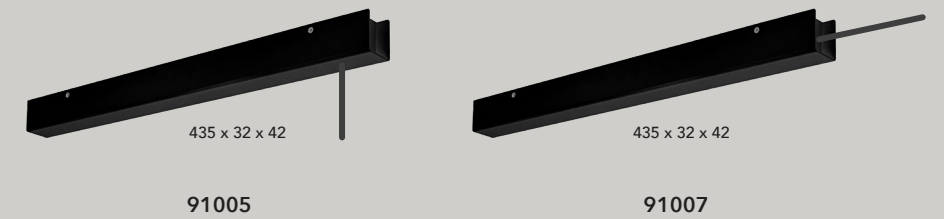

° ceiling rose

Order Code

PARTNUMBER.0100 black

PARTNUMBER.0200 white

Suitable power cable:

- Transparant powercable 5x75 mm²
- Black textile powercable 5x75 mm²

Suitable steel cable:

- Suspension steel cable 0,6 mm (plug)
- Suspension steel cable 1 mm (blocline)

Only the ceiling box, to be combined with a suitable powersupply.

91005.0100 Surface driver ceiling box - lateral cable entry - 435x42x32 mm - black

91005.0200 Surface driver ceiling box - lateral cable entry - 435x42x32 mm - white

91007.0100 Surface driver ceiling box - cable entry bottom - 435x42x32 mm - black

91007.0200 Surface driver ceiling box - cable entry bottom - 435x42x32 mm - white