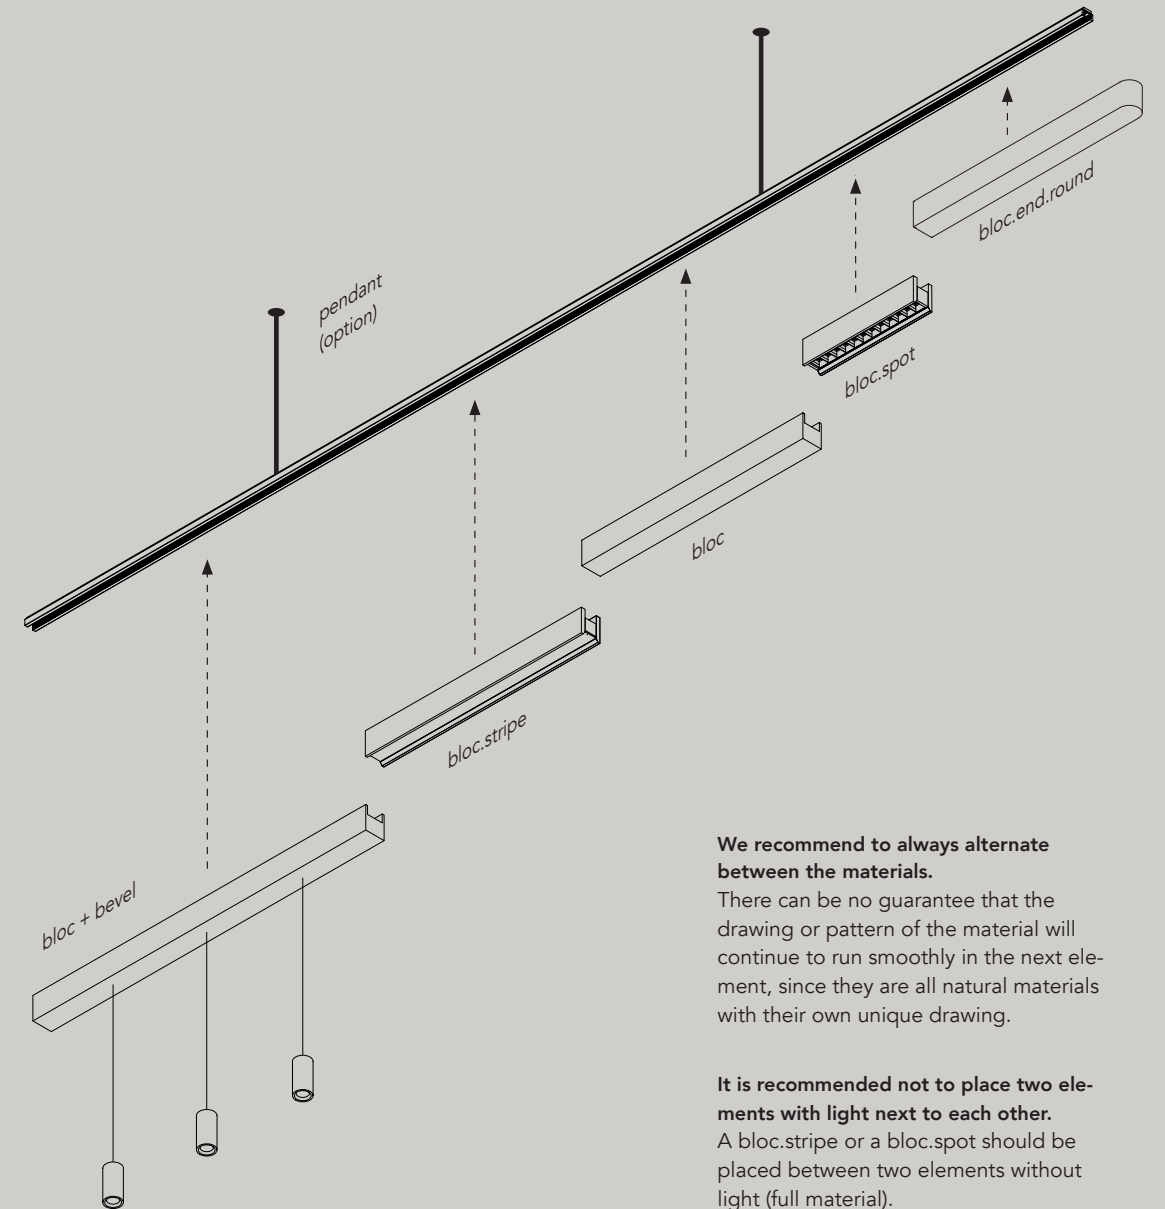

Accessories

- 20252.0000 bloc track pendant 2 m steel cable suspension (incl. elec. cable)
- 20253.0000 bloc track pendant 2 m steel cable suspension (1 per meter)
- 20254.0000 bloc track pendant 2 m bar suspension (incl. elec. cable)
- 20255.0000 bloc track pendant 2 m bar suspension (1 per meter)