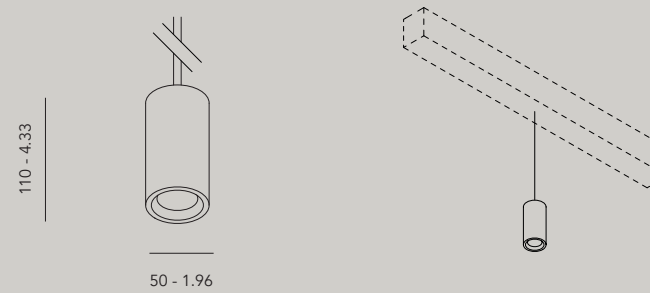

°bevel bloc

materials aluminum / PC
weight 600gr / 1.32lb
voltage 48 Vdc
wattage 8,2 W
ugr <19
dimming DALI, 0-10V, 1-10V, switchDIM, Casambi, Google Home & Amazon Alexa*

IP20

Natural
aluminum

Brass
aluminum

Bronze
aluminum

Dark Bronze
aluminum

Order Code

20500.AA00.BBBB.CCC.DD bevel
20501.AA00.BBBB.CCC.DD bevel monopoint

°bevel must always be accompanied with a °bloc (see page 126)

max. 1 °bevel on bloc.300
max. 2 °bevel on bloc.600
max. 3 °bevel on bloc.900

AA	Finish
01	black
02	white
21	black alu brushed
22	natural alu brushed
23	brass alu brushed
25	bronze alu brushed
26	dark bronze alu brushed
27	gun metal alu brushed
32	copper alu brushed
03	painting custom NCS color

BBBB	Light
9527	cri 95, 2700K
9530	cri 95, 3000K

CCC	Optic	Output*
300	30°	670lm - 1550cd
450	45°	700lm - 1070cd
600	60°	690lm - 811cd

DD	Dimming
ND	no dimming
DA	dali (0/1-10V, switchDIM, Casambi through interface)

* Values for 3000K. Color temperature influences the lumen output.
Download complete photometric data on our website.