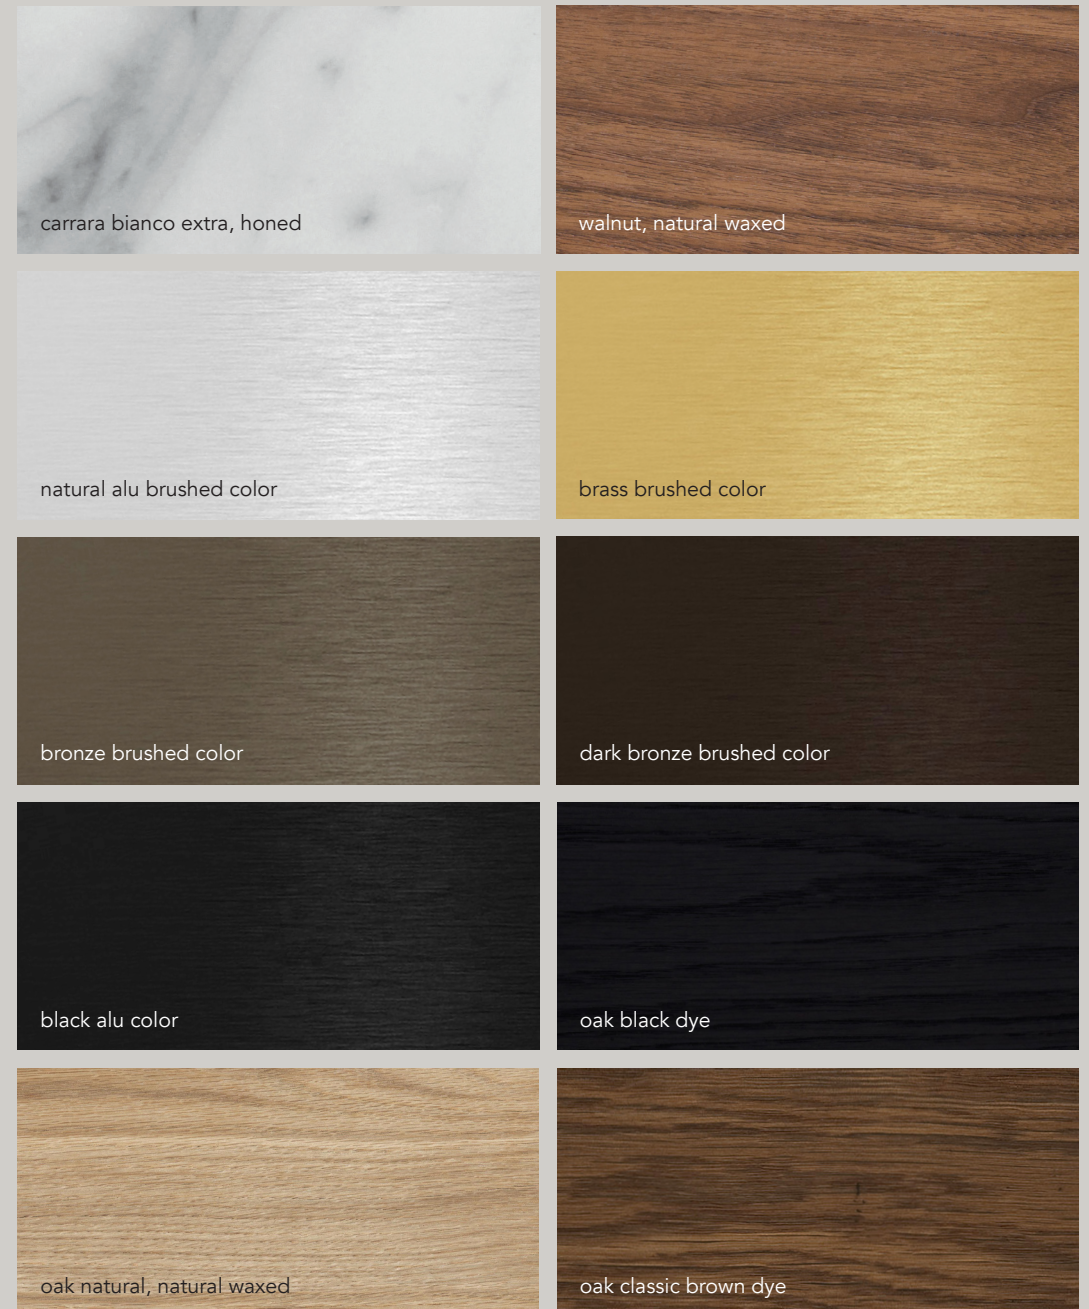

bronze alu brushed + oak classic brown dye

AA	Finish
01	black
02	white
21	black alu brushed
22	natural alu brushed
23	brass alu brushed
25	bronze alu brushed
26	dark bronze alu brushed
27	gun metal alu brushed
32	copper alu brushed
03	painting custom NCS color

AA	Finish
01	black
02	white
21	black alu brushed
22	natural alu brushed
23	brass alu brushed
25	bronze alu brushed
26	dark bronze alu brushed
27	gun metal alu brushed
32	copper alu brushed
03	painting custom NCS color

bloc
300-600-900

bloc end
300-600-900

bloc end round
300-600-900

AA Finish

- 01 black
- 02 white
- 40 walnut, natural waxed
- 41 oak natural, natural waxed
- 42 oak classic brown dye
- 43 oak intense black dye
- 61 carrara bianco extra, honed

Custom material on request
Oak can be dyed in reference color

00 Driver

- 00 not included
- 01 power supply 100W included

°bloc colors

scale 1/1 - Differences in colors and patterns may occur since these are natural materials.