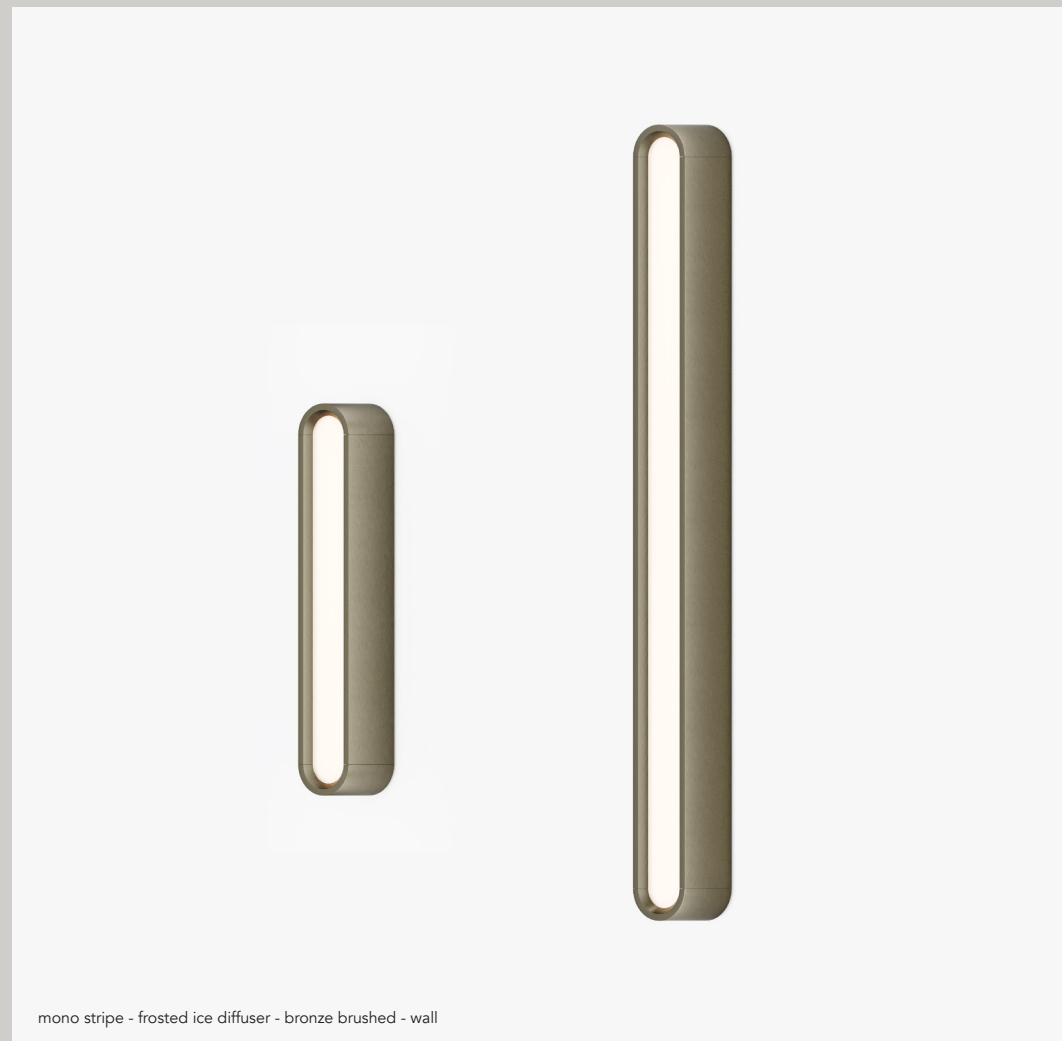

mono stripe - frosted ice diffuser - bronze brushed - wall