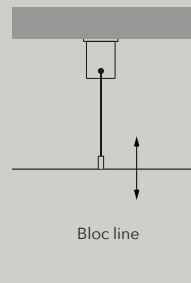

° suspension

Steel cable suspension surface (adjustment height at fixture)