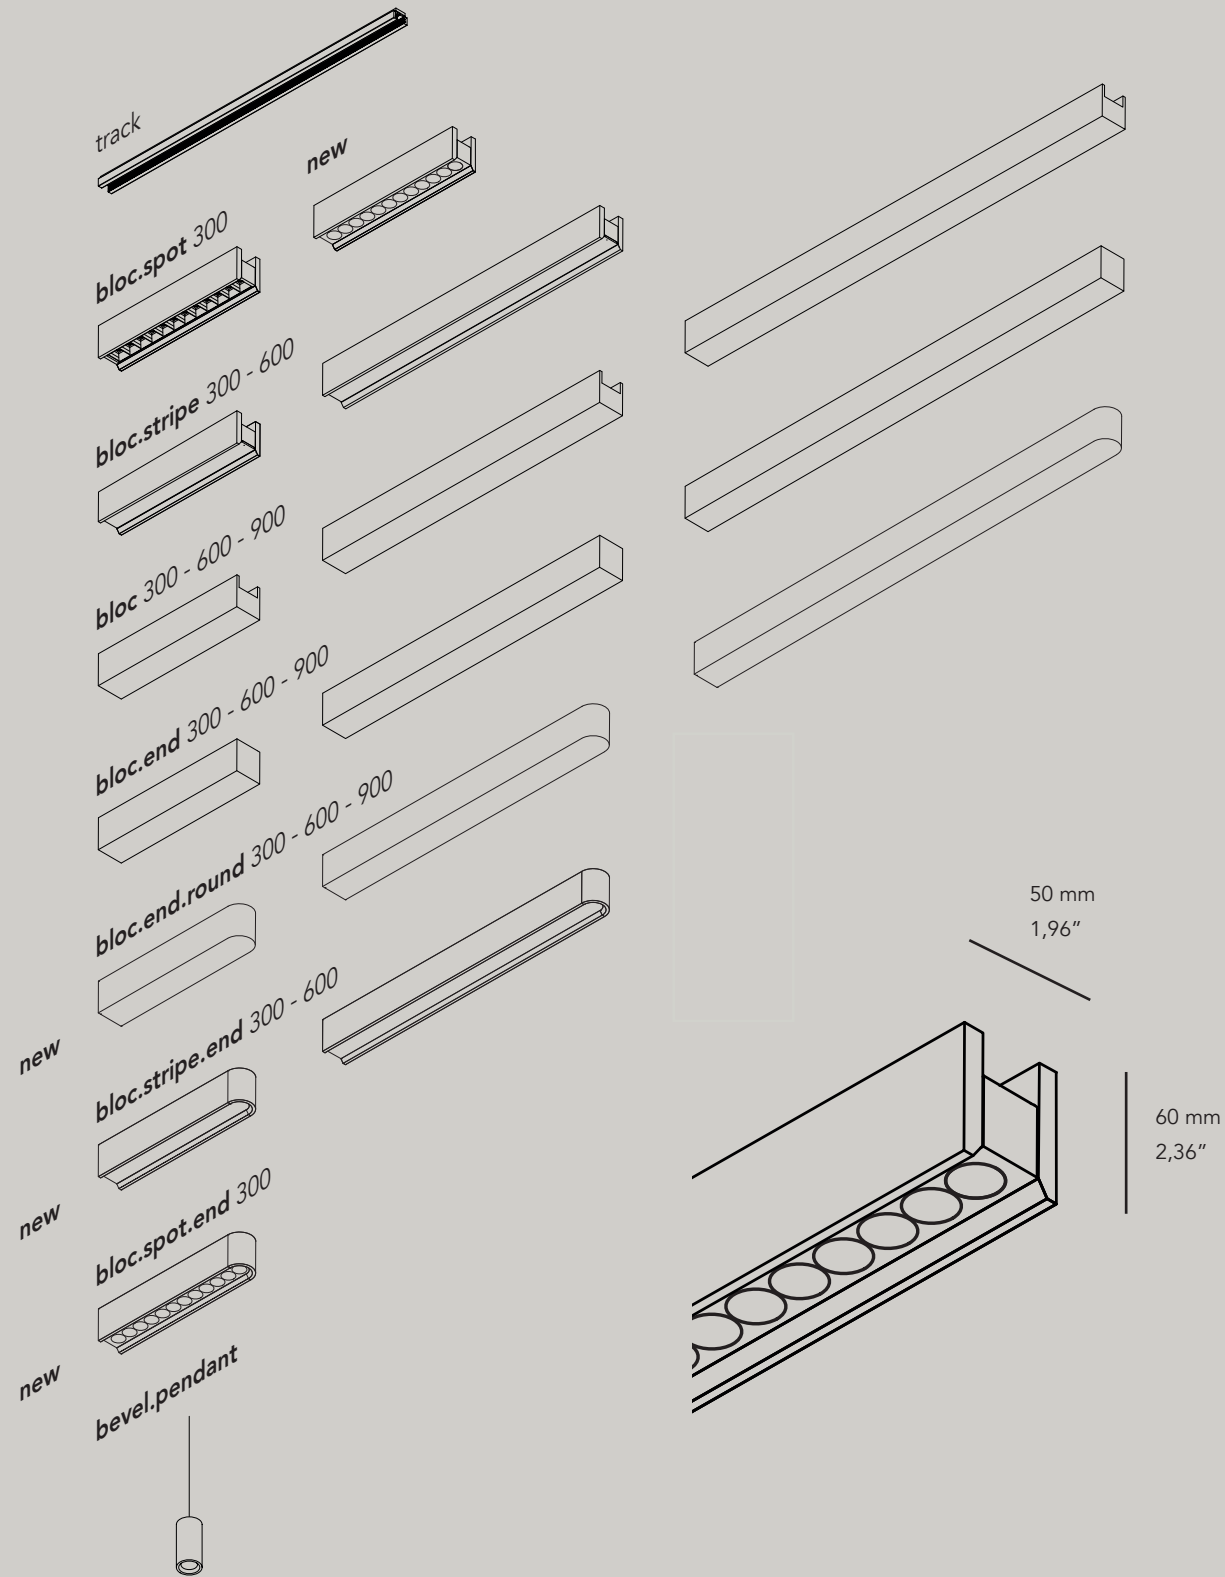

°bloc.spot (oak) & °bloc (carrara)

°bloc.spot, brushed brass & °bloc, carrara bianco / showroom Lumartes, NYC

°bloc

set-up guide

Order Code	BBBB	Length
20000.0100.BBBB bloc track black	0500	500 mm
	1000	1000 mm
	2000	2000 mm
	3000	3000 mm