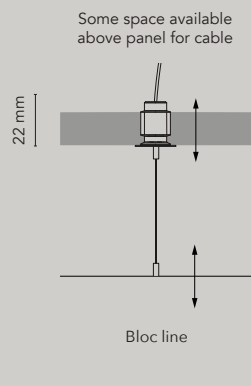

Steel cable suspension recessed for plasterboard, wood, or similar (adjustment height at ceiling & fixture)

- **20258** Steel zinc adjuster recessed 12 mm with 1 mm steel cable - 2 m
- **20259** Steel zinc adjuster recessed 12 mm with 1 mm steel cable - 6 m