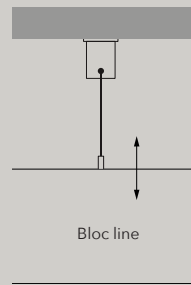

° suspension

Steel cable suspension surface (adjustment height at fixture)