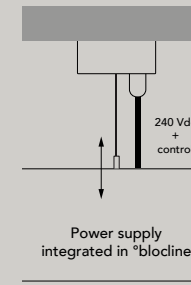

Round rosas with steel cable suspension (adjustment height at fixture)