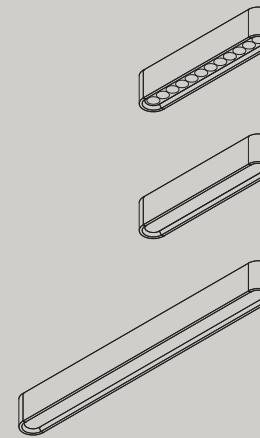

°bloc.mono

materials aluminum coated / PC
weight from 0,5-5kg
voltage 230 Vac (110V on request)
wattage 8,2W - 16,4W (high output)
power supply integrated in fixture
dimming DALI, 0-10V, 1-10V, switchDIM, Casambi, Google Home & Amazon Alexa

IP20

Order Code

- 20700.AA00.BBBB.CCC.DD bloc spot mono 300
- 20701.AA00.BBBB.CCC.DD bloc spot mono 300 high output
- 20702.AA00.BBBB.CCC.DD bloc stripe mono 300
- 20703.AA00.BBBB.CCC.DD bloc stripe mono 300 high output
- 20710.AA00.BBBB.CCC.DD bloc stripe mono 600
- 20711.AA00.BBBB.CCC.DD bloc stripe mono 600 high output