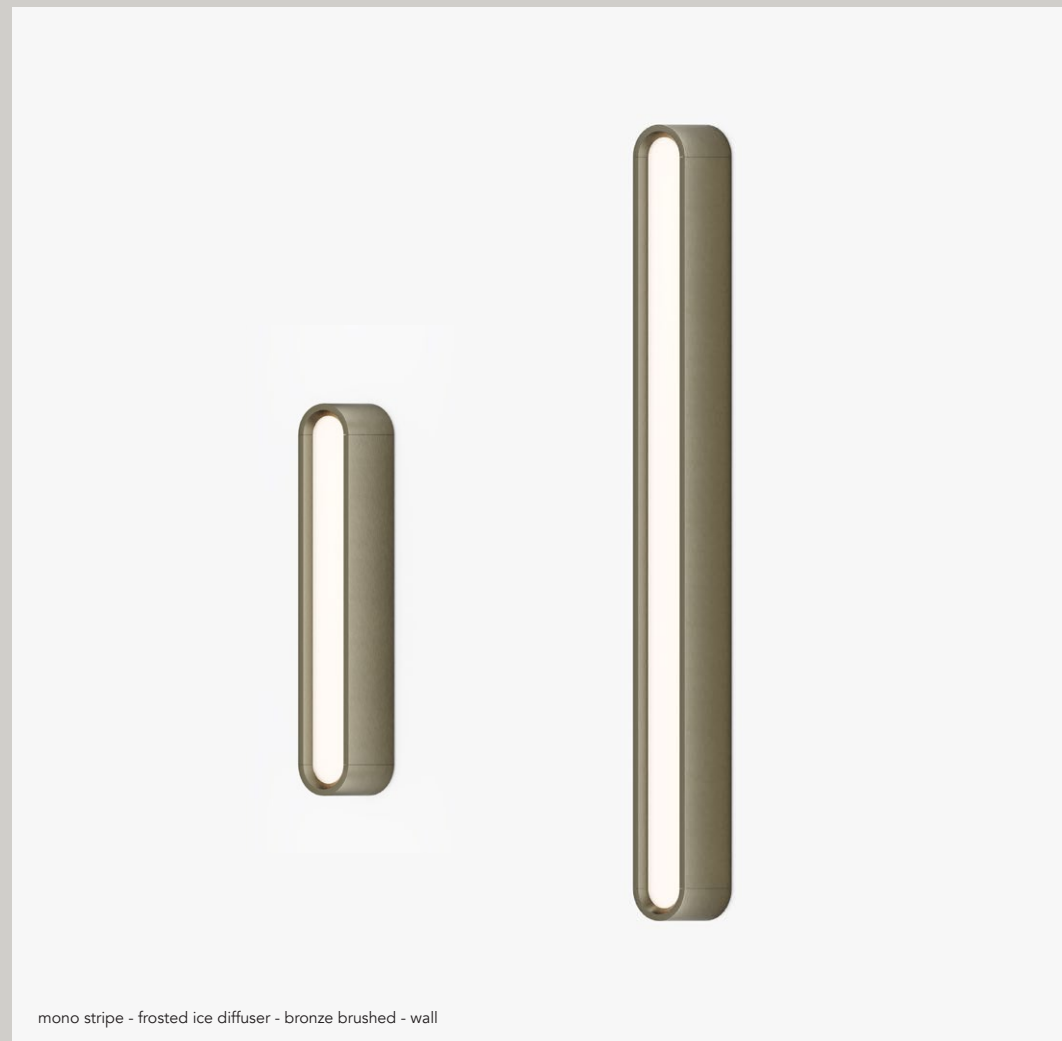

mono stripe - frosted ice diffuser - bronze brushed - wall