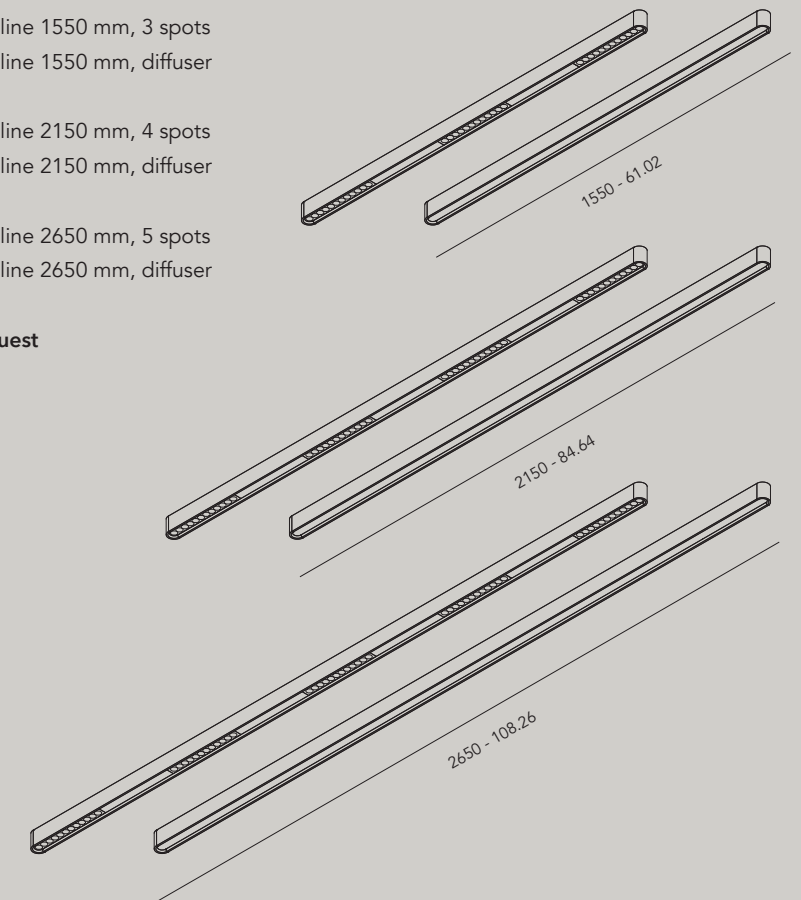

EE Up Light (28 W/m)

- 001 none
- 002 uplight (same color light as downlight)

Values for 3000K. Color temperature influences the lumen output.
Download complete photometric data on our website.