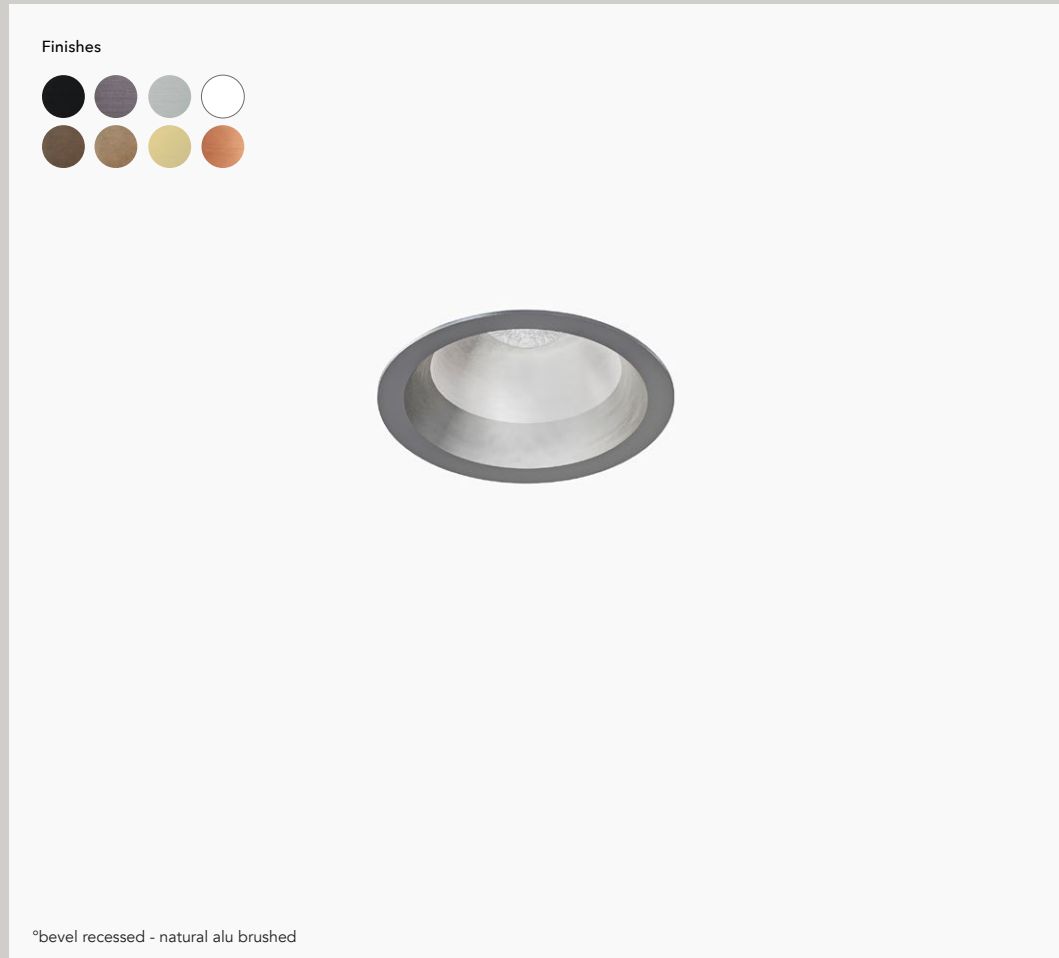

°bevel

The °bevel collection is being expanded with a surface mounted, recessed and a pendant monopoint version.

°bevel, known for its unique details at the top and bottom now have a new feature: a beautiful glass lens.

The fixture can also be combined with °line S, °bloc and °micr'online collections. °bevel comes in different aluminum finishes.

°bevel recessed - bronze brushed

°bevel surface - bronze brushed

°bevel recessed - pendant - surface / bronze brushed

°bevel recessed

materials aluminum / glass
 weight 150gr / 0.33lb
 voltage 230 Vac (110V on request)
 wattage 8,2 W
 ugr <19
 dimming DALI, 0-10V, 1-10V, switchDIM, Casambi, Google Home & Amazon Alexa

IP20

Order Code

20502.AA00.BBBB.CCC.DD bevel recessed

AA Finish

- 01 black
- 02 white
- 21 black alu brushed
- 22 natural alu brushed
- 23 brass alu brushed
- 25 bronze alu brushed
- 26 dark bronze alu brushed
- 27 gun metal alu brushed
- 32 copper alu brushed
- 03 painted custom NCS color