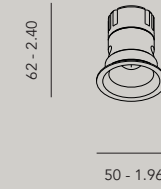

The fixture can also be combined with °line S, °bloc and °micr'online collections. °bevel comes in different aluminum finishes.

°bevel recessed - bronze brushed

°bevel surface - bronze brushed

°bevel recessed - pendant - surface / bronze brushed

°bevel recessed

materials aluminum / glass
 weight 150gr / 0.33lb
 voltage 230 Vac (110V on request)
 wattage 8,2 W
 ugr <19
 dimming DALI, 0-10V, 1-10V, switchDIM, Casambi, Google Home & Amazon Alexa

IP20

Order Code

20502.AA00.BBBB.CCC.DD bevel recessed

AA Finish

- 01 black
- 02 white
- 21 black alu brushed
- 22 natural alu brushed
- 23 brass alu brushed
- 25 bronze alu brushed
- 26 dark bronze alu brushed
- 27 gun metal alu brushed
- 32 copper alu brushed
- 03 painted custom NCS color

°bevel surface

materials aluminum / glass
 weight 300gr / 0.66lb
 voltage 230 Vac (110V on request)
 wattage 8,2 W
 ugr <19
 dimming DALI, 0-10V, 1-10V, switchDIM, Casambi, Google Home & Amazon Alexa

IP20