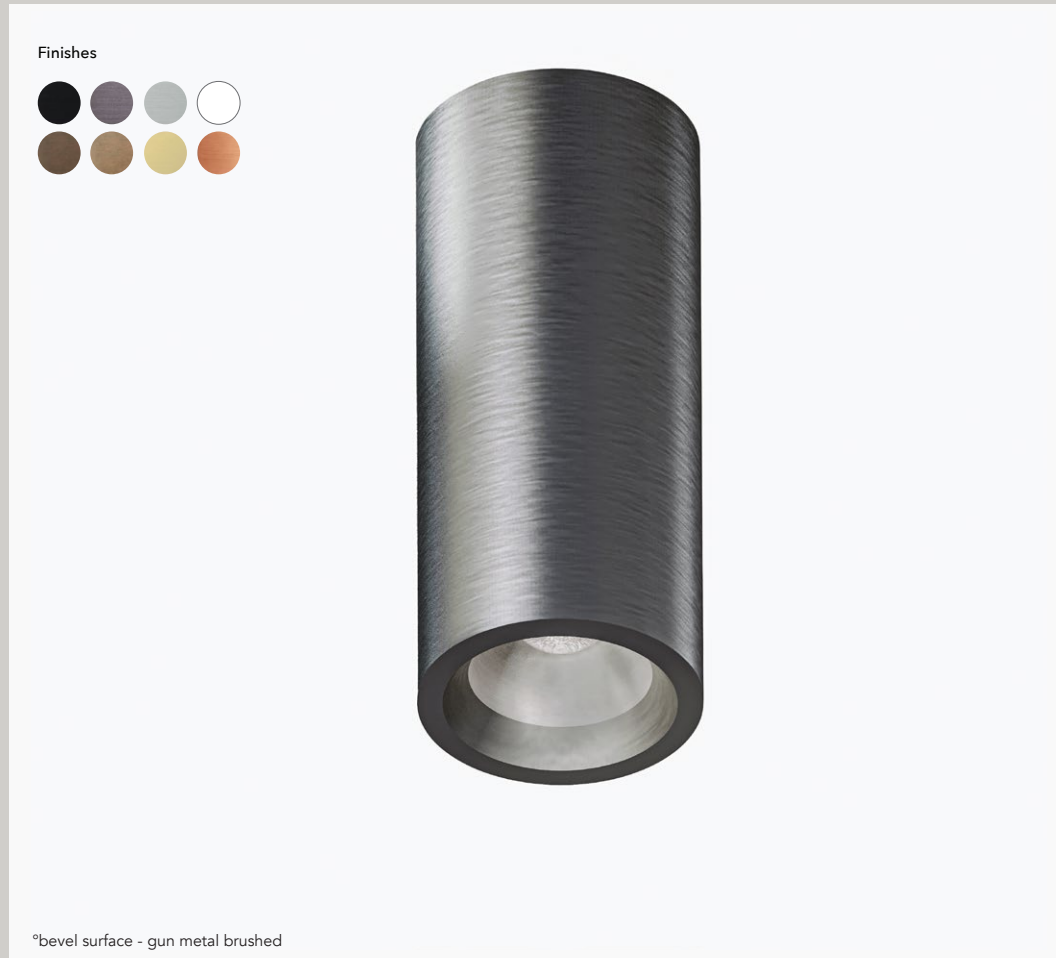

°bevel surface

materials aluminum / glass
weight 300gr / 0.66lb
voltage 230 Vac (110V on request)
wattage 8,2 W
ugr <19
dimming DALI, 0-10V, 1-10V, switchDIM, Casambi, Google Home & Amazon Alexa

IP20

Order Code

20503.AA00.BBBB.CCC.DD bevel surface

AA	Finish
01	black
02	white
21	black alu brushed
22	natural alu brushed
23	brass alu brushed
25	bronze alu brushed
26	dark bronze alu brushed
27	gun metal alu brushed
32	copper alu brushed
03	painted custom NCS color

BBBB	Light
9527	cri 95, 2700K
9530	cri 95, 3000K

CCC	Optic	Output 3000°K - 350mA
300	20°	430lm
450	30°	525lm
600	50°	690lm

DD	Dimming
ND	no dimming
DA	dali
PH	phase-cut
CA	casambi