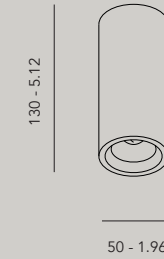

°bevel recessed

materials aluminum / glass
 weight 150gr / 0.33lb
 voltage 230 Vac (110V on request)
 wattage 8,2 W
 ugr <19
 dimming DALI, 0-10V, 1-10V, switchDIM, Casambi, Google Home & Amazon Alexa

IP20

BBBB Light

- 9527 cri 95, 2700K
- 9530 cri 95, 3000K

CCC Optic

- 300 20°
- 450 30°
- 600 50°

Output 3000K - 350mA

- 430lm
- 525lm
- 690lm

DD Dimming

- ND no dimming
- DA dali
- PH phase-cut
- CA casambi

°bevel surface

materials aluminum / glass
 weight 300gr / 0.66lb
 voltage 230 Vac (110V on request)
 wattage 8,2 W
 ugr <19
 dimming DALI, 0-10V, 1-10V, switchDIM, Casambi, Google Home & Amazon Alexa

IP20

BBBB	Light
9527	cri 95, 2700K
9530	cri 95, 3000K

CCC	Optic	Output 3000°K - 350mA
300	20°	430lm
450	30°	525lm
600	50°	690lm

DD	Dimming
ND	no dimming
DA	dali
PH	phase-cut
CA	casambi