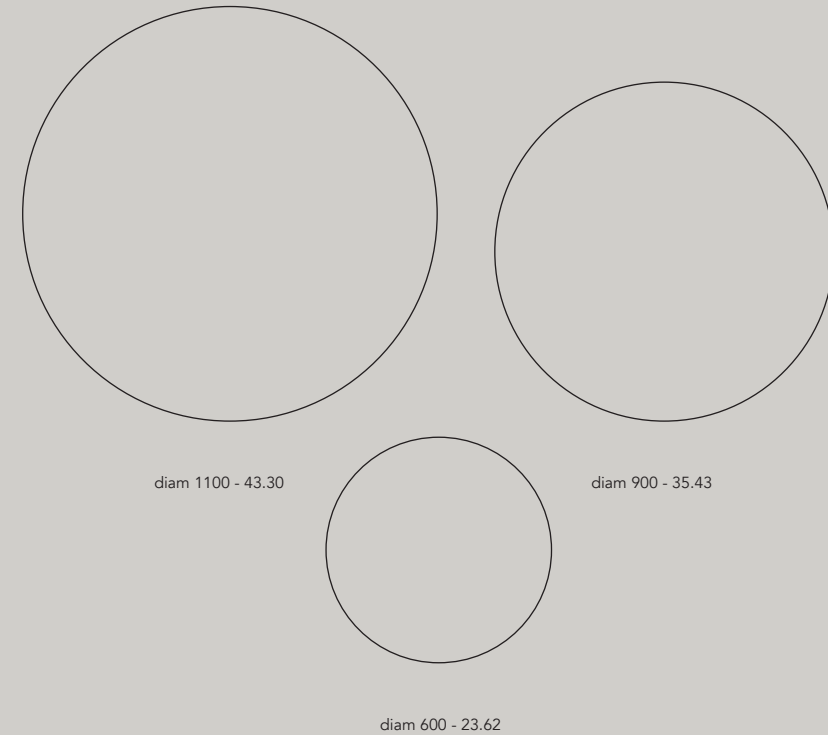

°eclipse

Meet eclipse, a family of indirect lighting discs. with the lights turned off, eclipse can serve as a design object or mirror.

With the lights turned on, eclipse transforms into a wall or ceiling light with an indirect light source giving you a solar eclipse effect.

Three different sizes give you the opportunity to combine them in different ways and create your own design.

Design by Eden Design

Order Code

04000.AA00.BBBB.CCC.DD eclipse 110

04001.AA00.BBBB.CCC.DD eclipse 60

04003.AA00.BBBB.CCC.DD eclipse 90

°eclipse Ø110 x 3 cm - 14,5kg - 46 W

°eclipse Ø60 x 3 cm - 8 kg - 23W

°eclipse Ø90 x 3 cm - 11 kg - 30W

100-240Vac

IP20  

AA Finish

08 silver mirror
09 anthracite mirror
10 bronze mirror