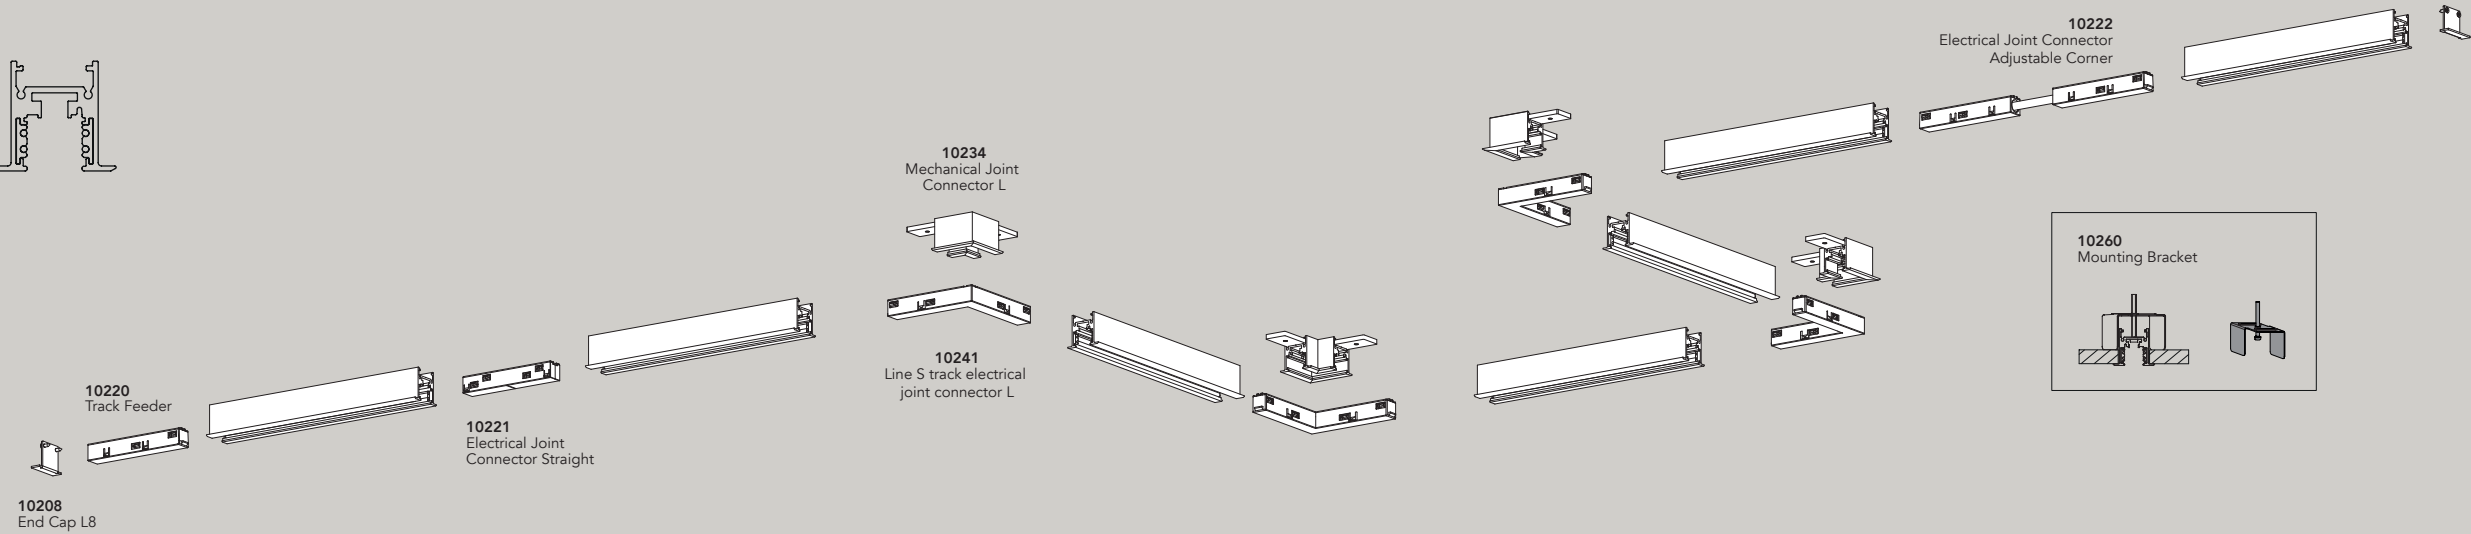

LINE.S8

LINE.S3