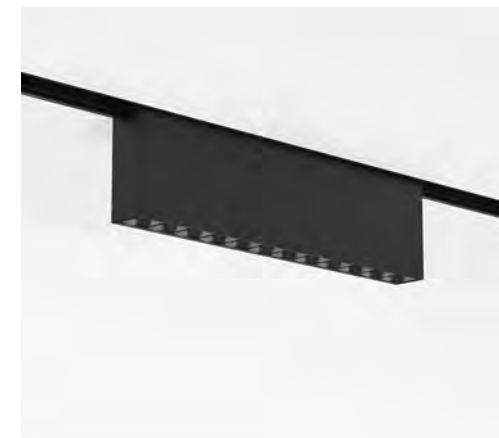

°online | °knick and °out medium

Narrower versions of their big siblings, but the same design and so powerful!

1800lm for only 19W per fixture. These fixtures offer a high visual comfort (UGR<19).

All available in 10°/25°/35° and white/black/aluminum/brass/bronze/dark bronze colors.