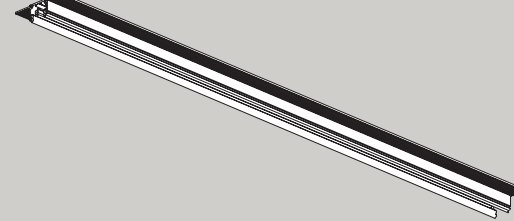

°line.m5

material aluminum
voltage 48Vdc
circuits 1 circuit 10A + 1A databus
dimming DALI, 0-10V, 1-10V, SwitchDIM, Casambi, Google Home & Amazon Alexa

IP20

Order Code

30005.AA00.BBBB line.m5

AA Finish
01 black

BBBB Length
1000 1000 mm
2000 2000 mm
3000 3000 mm
xxxx xxxx mm (custom length)

Track Accessories

30205 endcap for m5

30221.0100 electrical feeder for m1, m5, m6 black
30221.0200 electrical feeder for m1, m5, m6 white

30230.0100 electrical jointing connector 180° black
30230.0200 electrical jointing connector 180° white
30231.0100 electrical jointing connector L 90° black
30231.0200 electrical jointing connector L 90° white
30232.0100 electrical jointing wall connector L 90° (+/- 10°) black
30232.0200 electrical jointing wall connector L 90° (+/- 10°) white
30233.0100 electrical jointing connector adjustable corner black
30233.0200 electrical jointing connector adjustable corner white

30271.0100 cover profile 1000mm for m5&6 black
30271.0200 cover profile 1000mm for m5&6 white
30272.0100 cover profile 2000mm for m5&6 black
30272.0200 cover profile 2000mm for m5&6 white
30273.0100 cover profile 3000mm for m5&6 black
30273.0200 cover profile 3000mm for m5&6 white

30210 mounting accessory (set of 2 pcs)
30211 cover profile for plaster installation 3000mm

15,1 - 0.59

49 - 1.93

line.m5