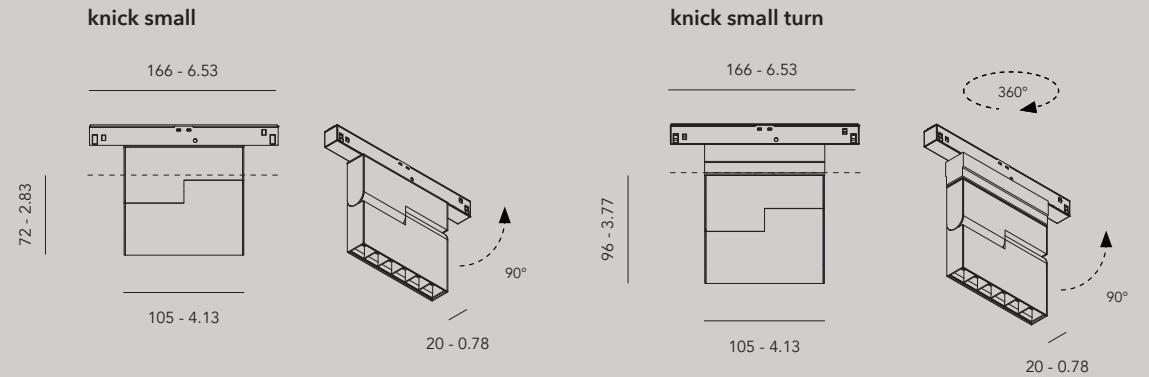

# knick small

materials aluminum / PC  
 weight 260gr / 0.57lb  
 voltage 48 Vdc  
 wattage 9,6 W  
 ugr louvre <19  
 dimming DALI, 0-10V, 1-10V, switchDIM, Casambi, Google Home & Amazon Alexa\*

IP20 CE ENEC