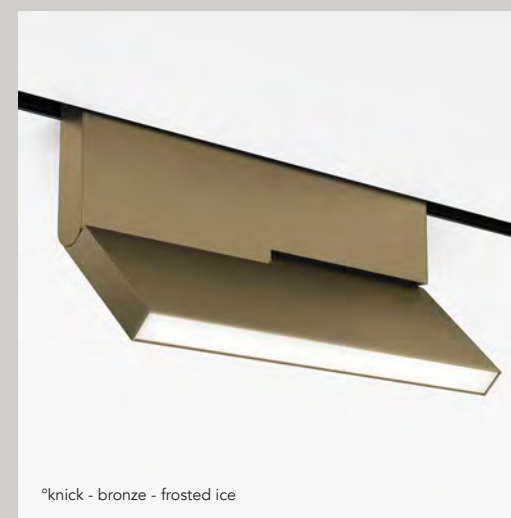

*knick - aluminum - frosted ice

*knick - bronze - frosted ice

Order Code

- 10500.AA00.BBBB.CCC.DD knick
- 10501.AA00.BBBB.CCC.DD knick high output
- 10503.AA00.BBBB.CCC.DD knick monopoint
- 10504.AA00.BBBB.CCC.DD knick monopoint high output

1. **AA Finish**
2. 01 black
   - 02 white
   - 22 aluminum brushed
   - 23 brass alu brushed
   - 25 bronze alu brushed
   - 26 dark bronze alu brushed

1. **BBBB Light**
2. 9527 cri >95, 2700K
   - 9530 cri >95, 3000K
   - 9540 cri >95, 4000K - on request

CCC	Optic	Output	High output*
001	frosted ice	820lm - 300cd	1420lm - 560cd
002	microprism	770lm - 400cd	1400lm - 730cd

1. **DD Dimming** see 48V controls
2. ND no dimming
   - DA dali (0/1-10V, switchDIM, Casambi through interface)
   - CA casambi control

Accessories

- 10101 line S plasterkit knick/out

* Values for 3000K. Color temperature influences the lumen output. Download complete photometric data on our website.