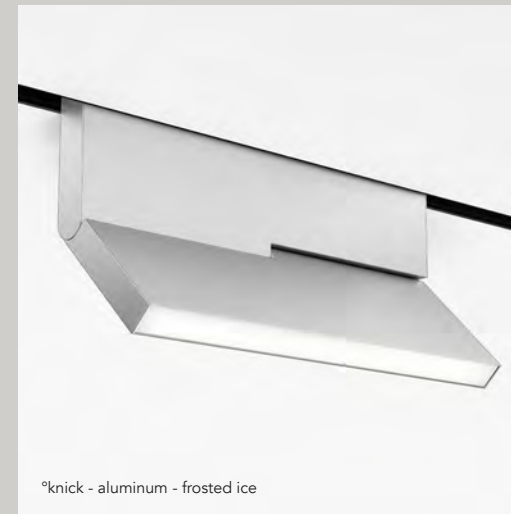

# knick

materials aluminum / PC  
 weight 1070gr / 2.35-lb  
 voltage 48 Vdc  
 wattage 8,2W - 16,8W (high output)  
 dimming DALI, 0-10V, 1-10V, switchDIM, Casambi, Google Home & Amazon Alexa\*

IP20 

\*knick - frosted ice