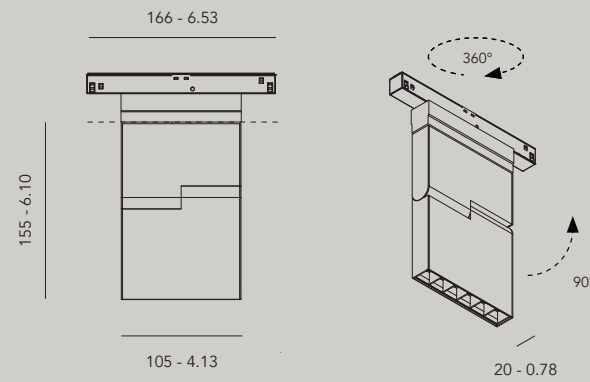

# °turn plus

materials aluminum / PC  
 weight 465gr / 1.02lb  
 voltage 48 Vdc  
 wattage 13 W  
 ugr louvre <19  
 dimming DALI, 0-10V, 1-10V, switchDIM, Casambi, Google Home & Amazon Alexa\*

IP20

**Order Code**