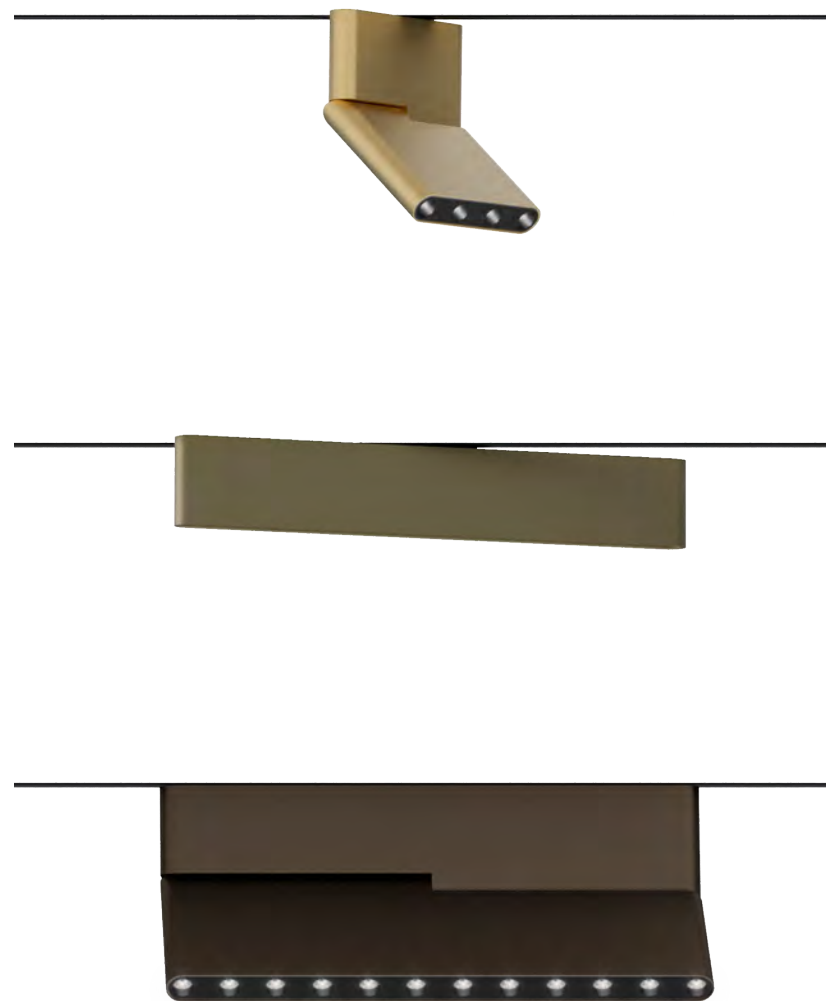

Miniaturised Soft Round Edges