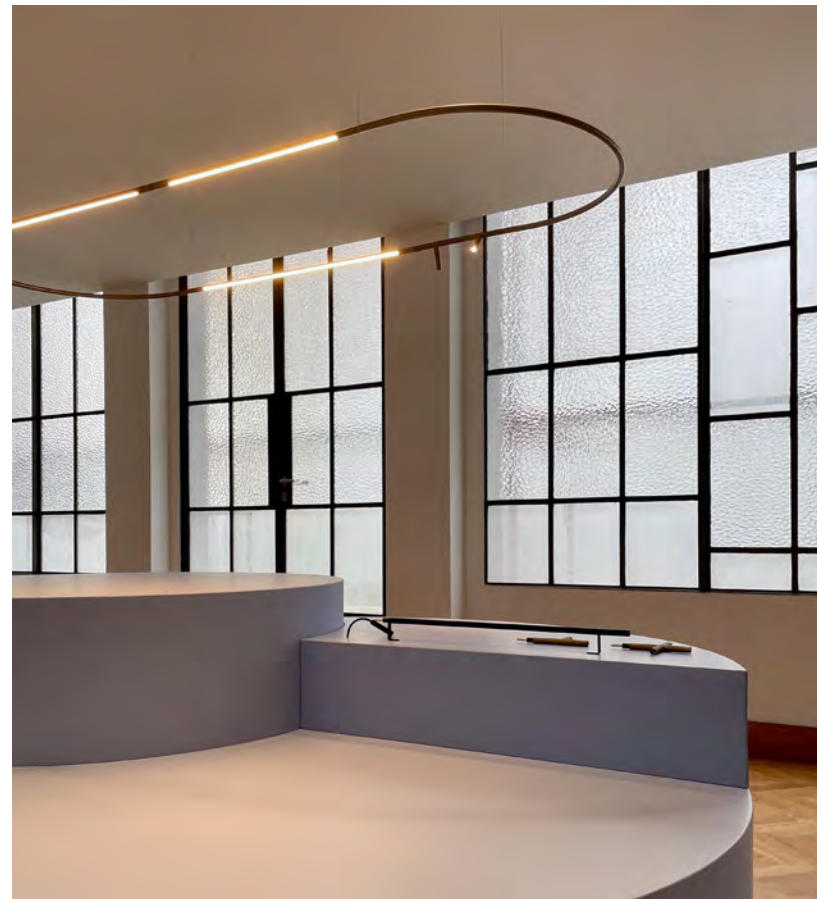

# °spot curve

Up to 200 lumen

# Wall mounted

wall & pending configuration (Brewery de Es, Jeuris-Jordens)

Ceiling mount with long brackets 100mm

Presentation °plug - Henry van de Velde Award - winner '23

L - configuration (Brewery de Es, Jeuris-Jordens)