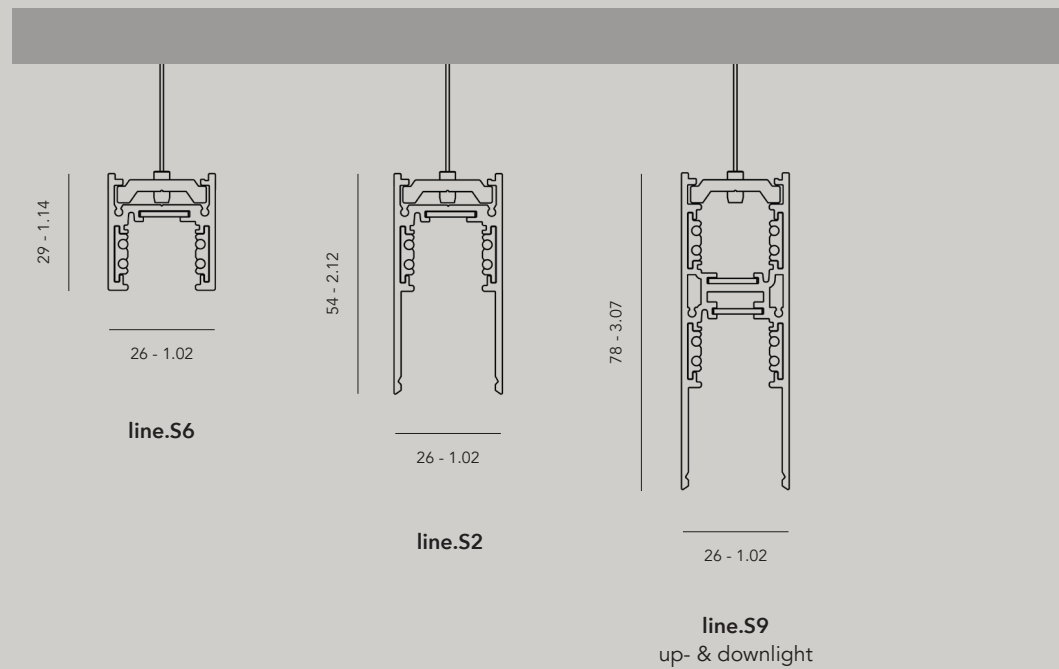

line.s

Surface mount

Pendant

Recessed

Order Code

- 10002.AA00.BBBB line.S2
- 10003.AA00.BBBB line.S3
- 10005.AA00.BBBB line.S5
- 10006.AA00.BBBB line.S6
- 10008.AA00.BBBB line.S8
- 10009.AA00.BBBB line.S9 pendant
- 10010.AA00.BBBB line.S10
- 10014.AA00.BBBB line.S14
- 10052.AA00.BBBB line.S2 pendant
- 10056.AA00.BBBB line.S6 pendant
- 10062.AA00.BBBB line.S2 pendant uplight

AA

- 01 black
- 02 white
- 22 aluminum brushed (only S2)
- 23 brass alu brushed (only S2)
- 25 bronze alu brushed (only S2)
- 26 dark bronze alu brushed (only S2)

BBBB Length

- 0300 300 mm
- 0500 500 mm
- 1000 1000 mm
- 2000 2000 mm
- 3000 3000 mm
- xxxx xxxx mm (custom length)