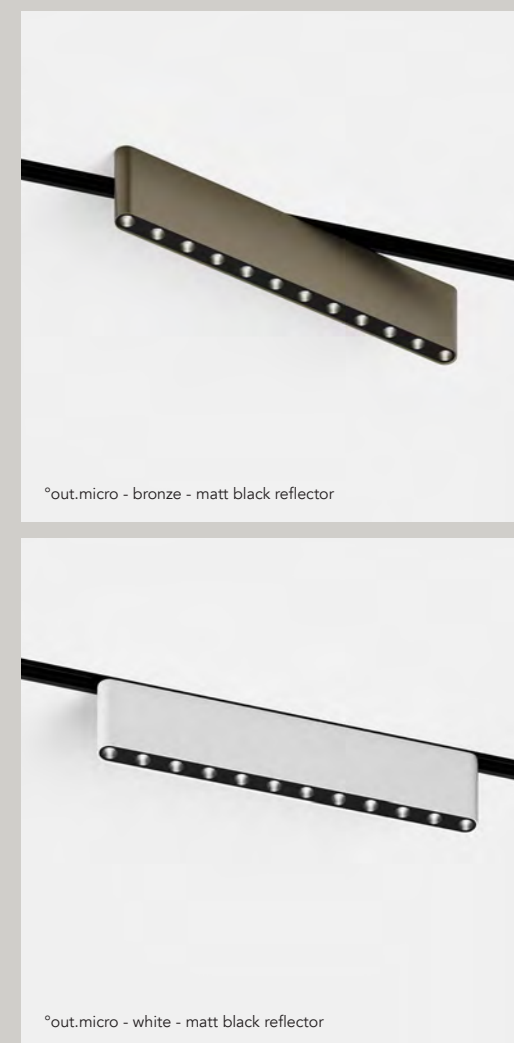

°out.micro

materials	aluminum / PC
weight	160 gr / 0,35 lb
voltage	48 Vdc
wattage	10 W
ugr	black reflector <19
dimming	DALI, 0-10V, 1-10V, switchDIM, Casambi, Google Home & Amazon Alexa

IP20

Order Code

31001.AA00.BBBB.CCC.DD out.micro for line.m1

31005.AA00.BBBB.CCC.DD out.micro for line.m5&6

AA	Finish
01	black
02	white
22	aluminum brushed
23	brass alu brushed
25	bronze alu brushed
26	dark bronze alu brushed

BBBB	Light
9527	cri >95, 2700K
9530	cri >95, 3000K

CCC	Optic	Output*
001	opal diffuser	675 lm - 378 cd
106	10° matt black reflector	730 lm - 5515 cd
206	20° matt black reflector	776 lm - 3825 cd
306	30° matt black reflector	653 lm - 1741 cd
606	60° matt black reflector	697 lm - 689 cd

DD	Dimming
ND	no dimming
DA	dali (0/1-10V, switchDIM, Casambi through interface)

* Values for 3000K. Color temperature influences the lumen output.
Download complete photometric data on our website.