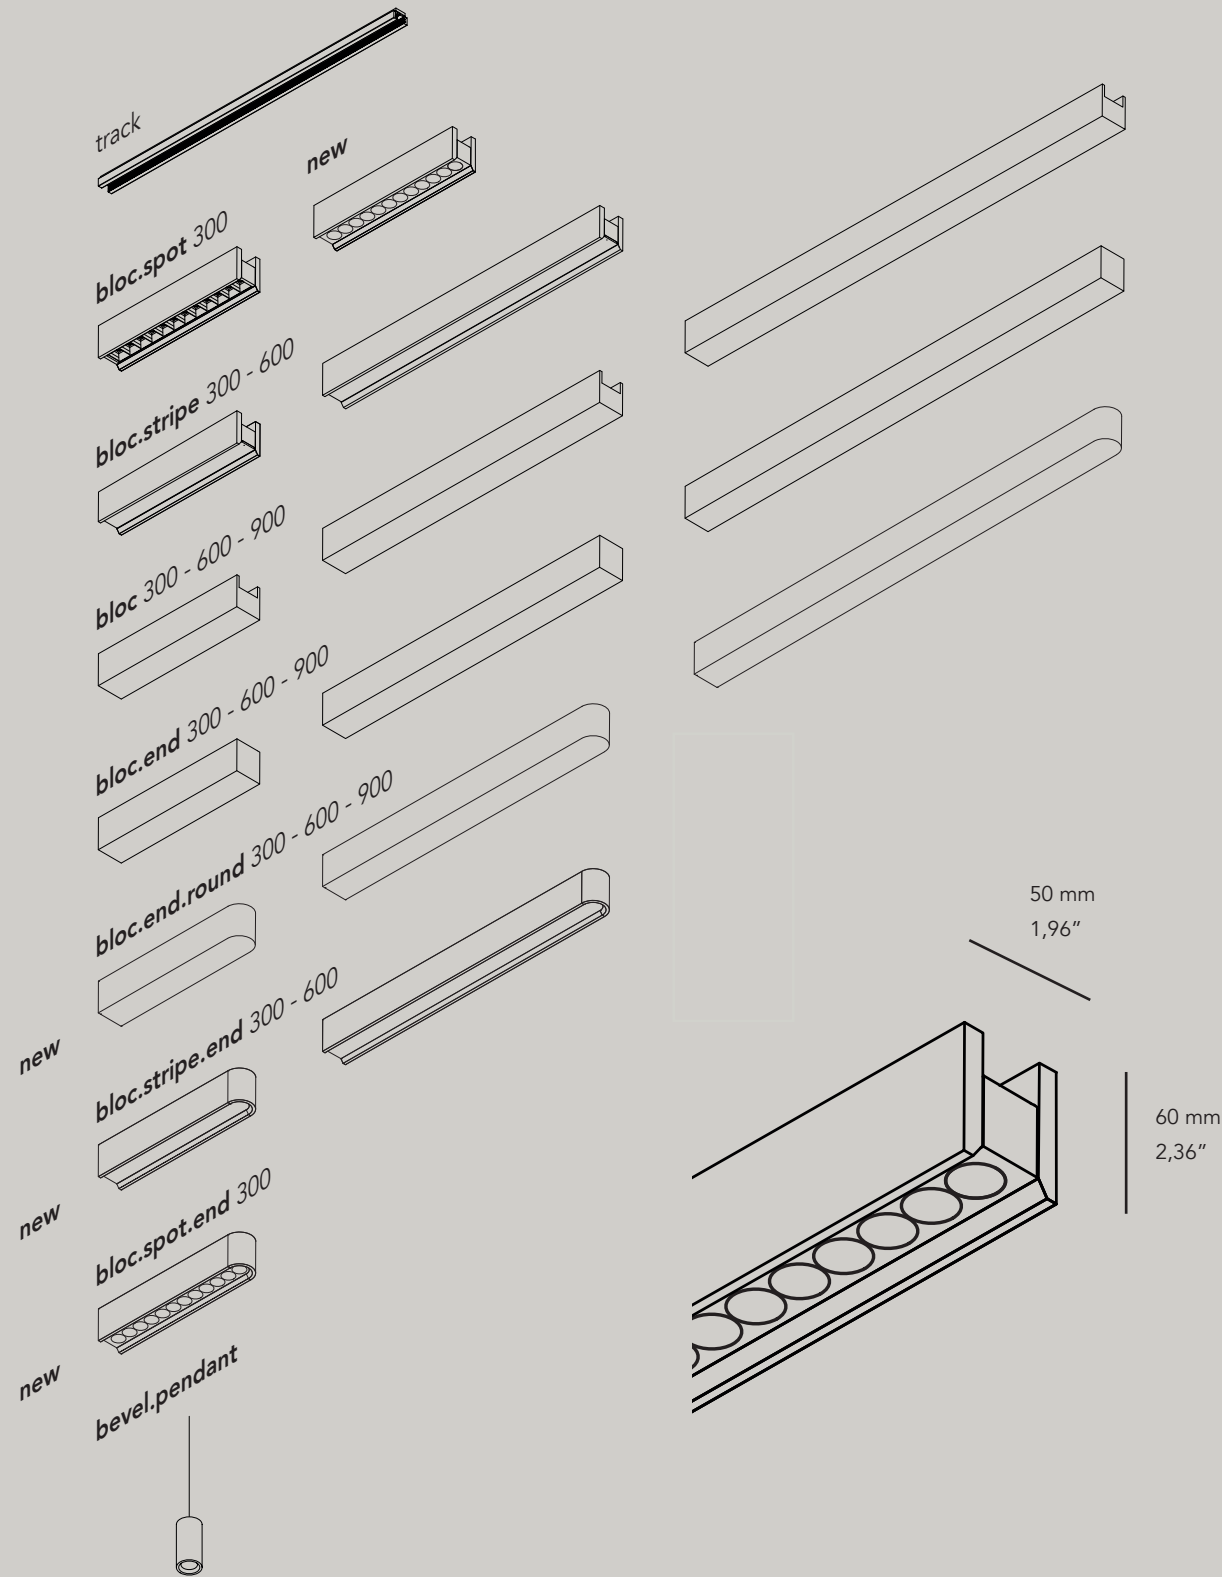

set-up guide