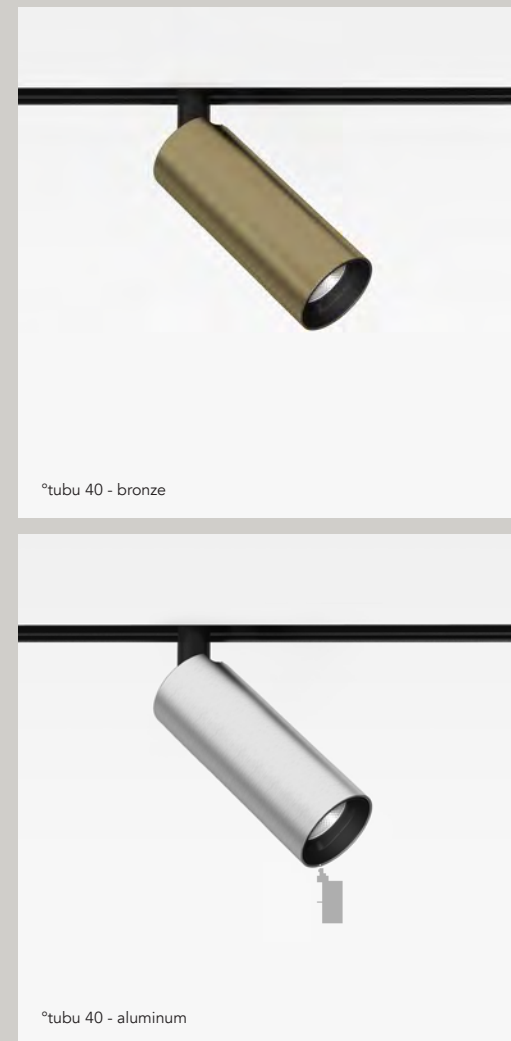

°tubu 40

materials aluminum coated / PC
weight 200gr / 0.44lb
voltage 48 Vdc
wattage 6,7 W
ugr <19
dimming DALI, 0-10V, 1-10V, switchDIM, Casambi, Google Home & Amazon Alexa*

IP20

Order Code

11400.AA00.BBBB.CCC.DD tubu 40
11403.AA00.BBBB.CCC.DD tubu 40 monopoint

AA	Finish	
01	black	
02	white	
22	aluminum brushed	on request
23	brass alu brushed	on request
25	bronze alu brushed	on request
26	dark bronze alu brushed	on request

BBBB	Light	
9527	cri 95, 2700K	
9530	cri 95, 3000K	
9540	cri 95, 4000K - on request	
90TW	cri >90, tunable white - on request	

CCC	Optic	Output*
250	25°	420lm - 1970cd

DD	Dimming
ND	no dimming
DA	dali (0/1-10V, switchDIM, Casambi through interface)
CA	casambi control

Accessories

10150.0100 recessed ceiling rose black, Ø50 mm
10150.0200 recessed ceiling rose white, Ø50 mm

* Values for 3000K. Color temperature influences the lumen output. Download complete photometric data on our website.