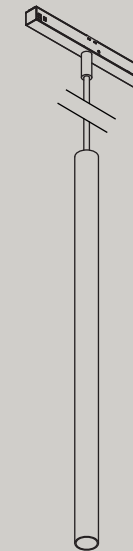

°tubu long

materials aluminum coated or chrome / PC
weight 450gr / 0.99lb
voltage 48 Vdc
wattage 2,5 W
ugr <19
dimming DALI, 0-10V, 1-10V, switchDIM, Casambi, Google Home & Amazon Alexa*

IP20

Order Code

11600.AA00.BBBB.CCC.DD tubu long
11603.AA00.BBBB.CCC.DD tubu long monopoint

AA	Finish	
01	black	
02	white	
22	aluminum brushed	
23	brass alu brushed	
25	bronze alu brushed	
26	dark bronze alu brushed	
BBBB	Light	
9027	cri >90, 2700K	
9030	cri >90, 3000K	
CCC	Optic	Output*
100	10°	170lm - 2000cd
DD	Dimming	
ND	no dimming	
DA	dali (0/1-10V, switchDIM, Casambi through interface)	
CA	casambi control	

Accessories

10150.0100 recessed ceiling rose black, Ø50 mm
10150.0200 recessed ceiling rose white, Ø50 mm

* Values for 3000K. Color temperature influences the lumen output. Download complete photometric data on our website.