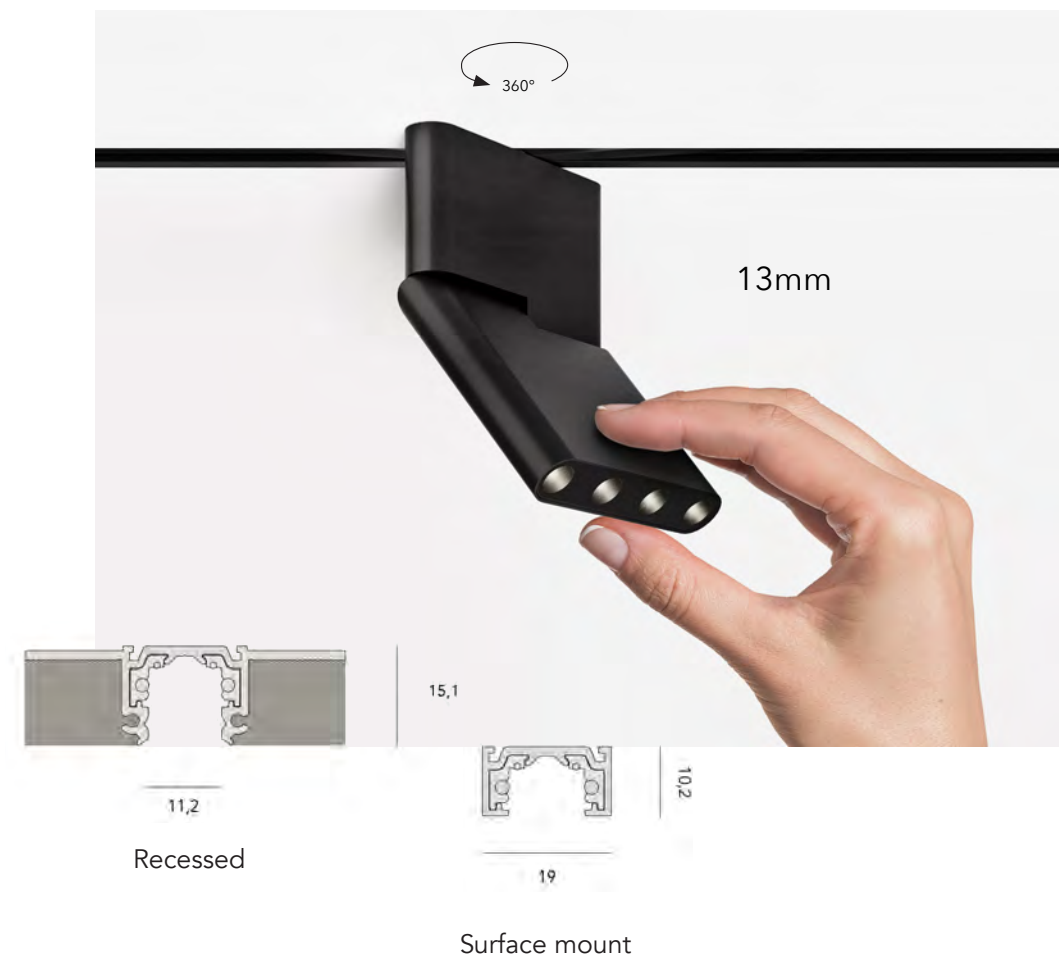

The tracks are very easy to install. A thickness of standard plasterboard (12,5 mm) is enough to recess.

A minimalistic and stylish element in your interior.