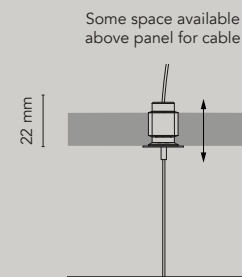

Steel cable suspension recessed for plasterboard, wood, or similar (adjustment height at ceiling)

Bloc line