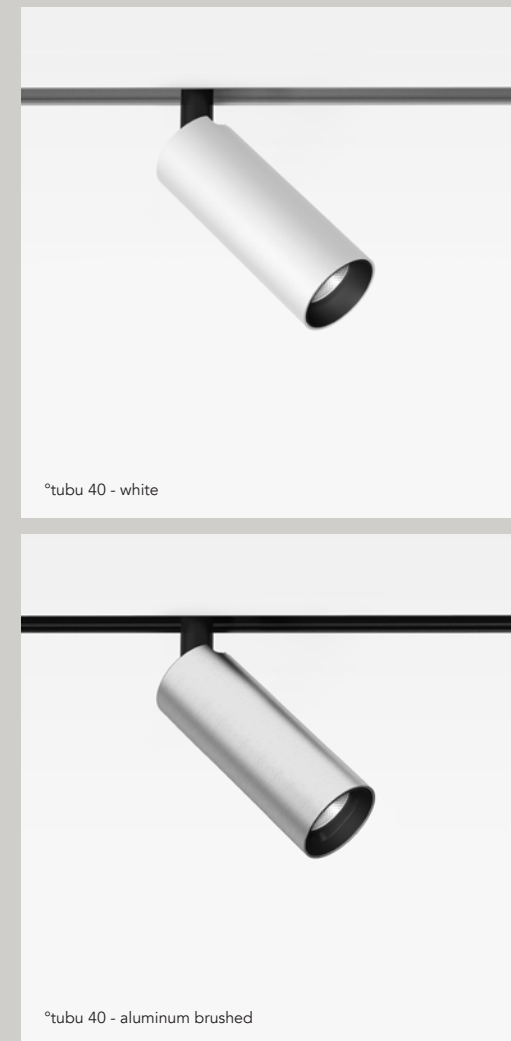

°tubu 40

materials aluminum / PC
weight 200gr / 0.44lb
voltage 48 Vdc
wattage 6,7 W
ugr <19
dimming DALI, 0-10V, 1-10V, switchDIM, Casambi, Google Home & Amazon Alexa

IP20

Order Code

31401.AA00.BBBB.CCC.DD tubu 40 for line.m1
31405.AA00.BBBB.CCC.DD tubu 40 for line.m5&6

AA	Finish
01	black
02	white
22	aluminum brushed
23	brass alu brushed
25	bronze alu brushed
26	dark bronze alu brushed

BBBB	Light
9527	cri 95, 2700K
9530	cri 95, 3000K

CCC	Optic	Output*
250	25°	420lm - 1970cd

DD	Dimming
ND	no dimming
DA	dali (0/1-10V, switchDIM, Casambi through interface)

* Values for 3000K. Color temperature influences the lumen output.
Download complete photometric data on our website.