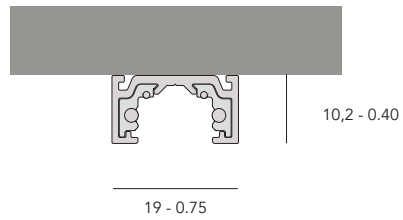

Surface track M1

Very small track
Easy to mount on the ceiling
Minimal visual impact
Round corners both vertically and horizontally