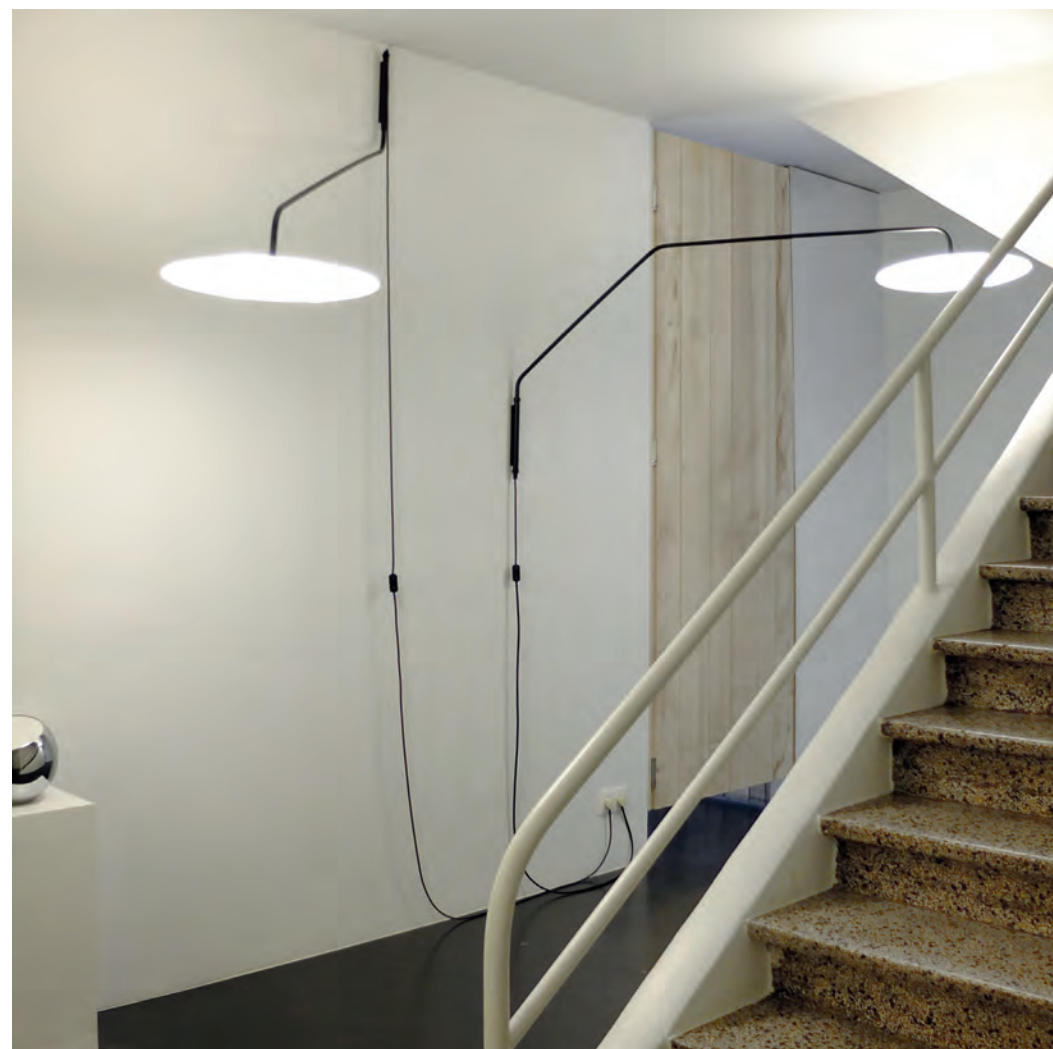

°fool moon wall 1 / Mendeli Street Hotel, Tel-Aviv - ST-OR - lighting designer Ailon Gavish, Studio Twilight - photograph by Omri Amsalem