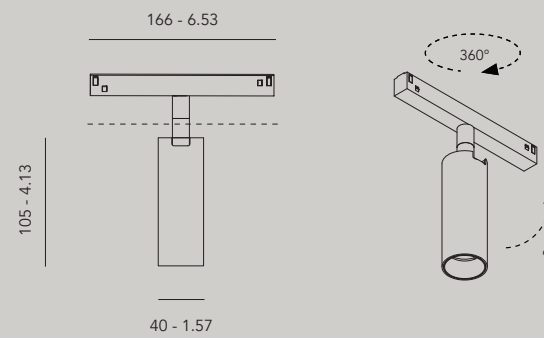

°tubu 40

materials aluminum coated / PC
weight 200gr / 0.44lb
voltage 48 Vdc
wattage 6,7 W
ugr <19
dimming DALI, 0-10V, 1-10V, switchDIM, Casambi, Google Home & Amazon Alexa*