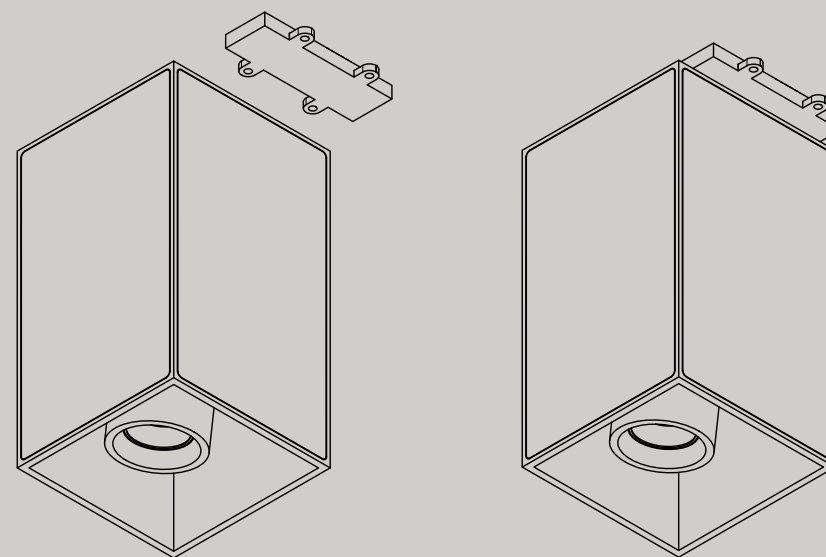

Modular system