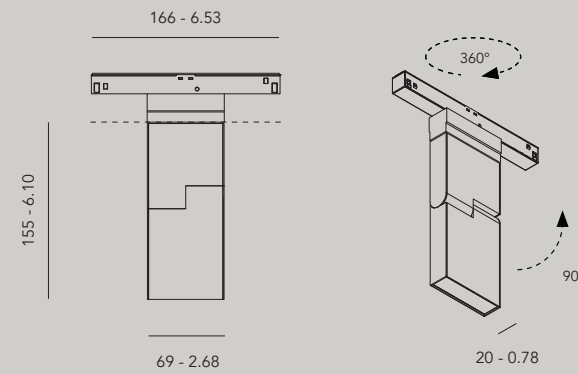

°turn

materials aluminum / PC
weight 400gr / 0.88lb
voltage 48 Vdc
wattage 9,6 W
dimming DALI, 0-10V, 1-10V, switchDIM, Casambi, Google Home & Amazon Alexa*