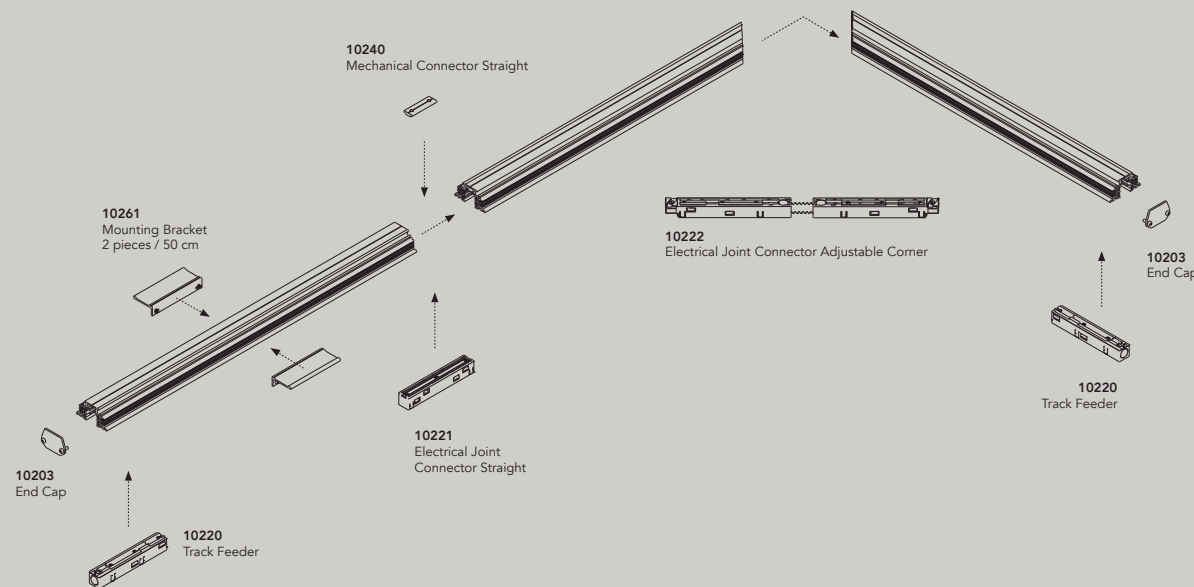

48V Power supplies & controls

Order Code

90101.0000	Power supply, 48VDC, 60W - 90-305 VAC/50-60Hz - CE - cUL certified
90102.0000	Power supply, 48VDC, 100W - 90-305 VAC/50-60Hz - CE - cUL certified
90103.0000	Power supply, 48VDC, 150W - 90-305 VAC/50-60Hz - CE - cUL certified
90104.0000	Power supply, 48VDC, 240W - 90-305 VAC/50-60Hz - CE - cUL certified
90110.0000	Power supply, 48VDC, 60W - 120-240VAC/50-60Hz - CE - cUL listed (Slim size - fits in track Line S2, S5 & S10)
90111.0000	Power supply, 48VDC, 100W - 120-240VAC/50-60Hz - CE - cUL listed
90001.0000	0/1-10V to dali interface (up to 15 fixtures) 24vdc. *dali expander for more fixtures
90002.0000	Switch dim to dali interface (up to 64 fixtures) and DALI expander 200mA 100-240vac
90003.0000	Dali opto insulator for galvanic isolation
90010.0000	casambi to dali interface for remote installation 48Vdc (up to 4 groups, max 50 fixtures)
90011.0100	casambi to dali interface for track Line S installation 48Vdc (1 group , max 50 fixtures) black
90011.0200	casambi to dali interface for track Line S installation 48Vdc (1 group , max 50 fixtures) white
90012.0000	casambi push button interface (up to 4 push buttons) 110-240vac
90013.0100	casambi wall remote control wireless (up to 4 groups) black
90013.0200	casambi wall remote control wireless (up to 4 groups) white
90014.0100	casambi, google/amazon alexa to dali interface for track Line S installation 48V black*
90014.0200	casambi, google/amazon alexa to dali interface for track Line S installation 48V white*

*up to 8 groups, max 64 fixtures