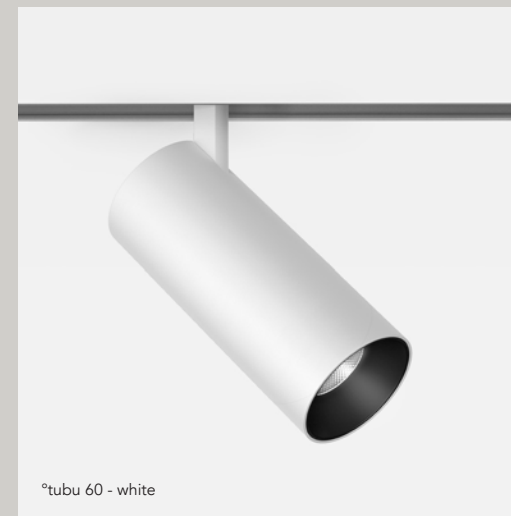

°tubu 60

materials aluminum coated / PC
weight 330gr / 0.72lb
voltage 48 Vdc
wattage 15,4 W
ugr <19
dimming DALI, 0-10V, 1-10V, switchDIM, Casambi, Google Home & Amazon Alexa*

IP20

Order Code
11500.AA00.BBBB.CCC.DD tubu 60
11503.AA00.BBBB.CCC.DD tubu 60 monopoint

AA	Finish	
01	black	
02	white	
22	aluminum brushed	on request
23	brass alu brushed	on request
25	bronze alu brushed	on request
26	dark bronze alu brushed	on request

BBBB	Light	
9527	cri 95, 2700K	
9530	cri 95, 3000K	
9540	cri 95, 4000K - on request	
90TW	cri >90, tunable white - on request	

CCC	Optic	Output*
250	25°	1010lm - 2900cd
550	55°	1010lm - 1340cd

DD	Dimming
ND	no dimming
DA	dali (0/1-10V, switchDIM, Casambi through interface)
CA	casambi control

Accessories
10150.0100 recessed ceiling rose black, Ø50 mm

* Values for 3000K. Color temperature influences the lumen output. Download complete photometric data on our website.