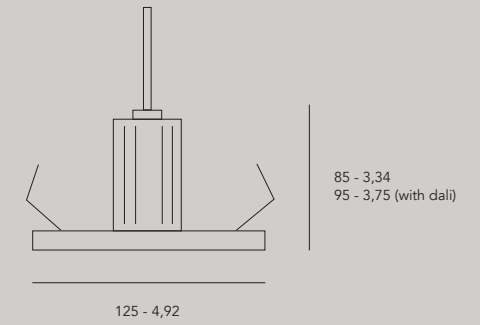

Order Code

04200.AA00.BBBB.CCC.DD diameter 105 mm
(to use with ventilation system)

Order Code

04201.AA00.BBBB.CCC.DD diameter 125 mm
(without ventilation system)

AA	Finish
01	black
02	white
22	aluminum brushed
34	aluminum polished
21	black alu brushed
23	brass alu brushed
25	bronze alu brushed
26	dark bronze alu brushed
41	oak natural
42	oak classic brown
43	oak black

BBBB	Light
9027	cri >90, 2700K
9030	cri >90, 3000K
9040	cri >90, 4000K on request

CCC	Optic	Output*
240	38°	670lm - 1550cd
360	60°	700lm - 1070cd

DD	Dimming
PH	phase cut
DA	dali

Accessories

- 04210 waxed mold PU for concrete ceiling diam 135 mm incl. screw.
- 04213 universal control valve for 125 system

AA	Finish
01	black
02	white
22	aluminum brushed
34	aluminum polished
21	black alu brushed
23	brass alu brushed
25	bronze alu brushed
26	dark bronze alu brushed
41	oak natural
42	oak classic brown
43	oak black

BBBB	Light
9027	cri >90, 2700K
9030	cri >90, 3000K
9040	cri >90, 4000K on request

CCC	Optic	Output*
240	38°	670lm - 1550cd
360	60°	700lm - 1070cd

DD	Dimming
PH	phase cut
DA	dali

Accessories

- 04210 waxed mold PU for concrete ceiling diam 135 mm incl. screw.

* Values for 3000K. Color temperature influences the lumen output. Download complete photometric data on our website.