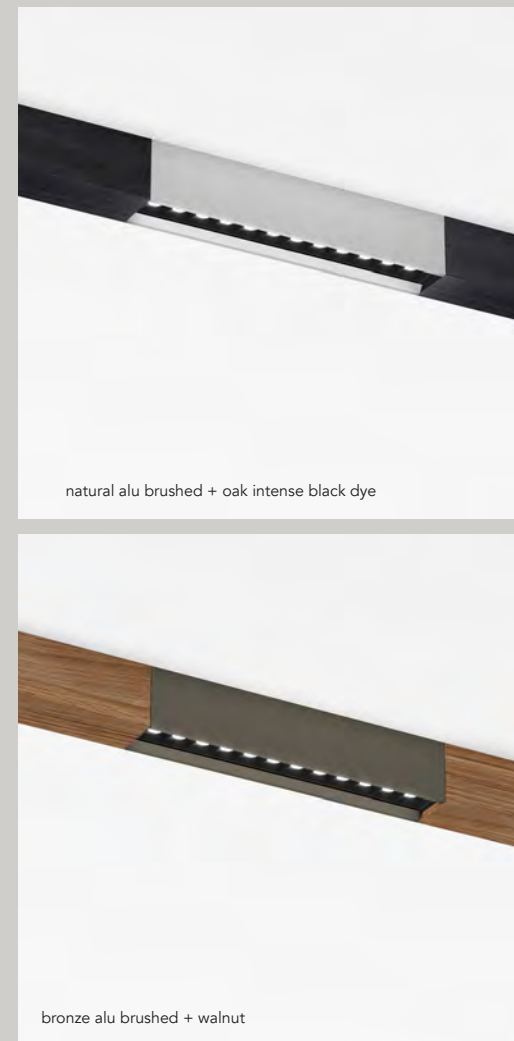

natural alu brushed + oak intense black dye

bronze alu brushed + walnut

AA Finish

- 01 black coated
- 02 white coated
- 21 black alu brushed
- 22 natural alu brushed
- 23 brass alu brushed
- 25 bronze alu brushed
- 26 dark bronze alu brushed

On request (round end version & high output not possible)

- 40 walnut, natural waxed
- 41 oak natural, natural waxed
- 42 oak classic brown dye
- 43 oak intense black dye
- 61 carrara bianco extra, honed

BBBB Light

- 9527 cri >95, 2700K
- 9530 cri >95, 3000K
- 9540 cri >95, 4000K - on request

CCC	Optic	Output*	High output*
200	20 deg	1090lm - 5650cd	1870lm - 9770cd
300	30 deg	1055lm - 3310cd	1820lm - 5750cd
600	60 deg	1090lm - 1200cd	1870lm - 2060cd

DD Dimming

- ND no dimming
- DA dali (0/1-10V, switchDIM, Casambi through interface)
- CA casambi control

* Values for 3000K. Color temperature influences the lumen output. Download complete photometric data on our website.