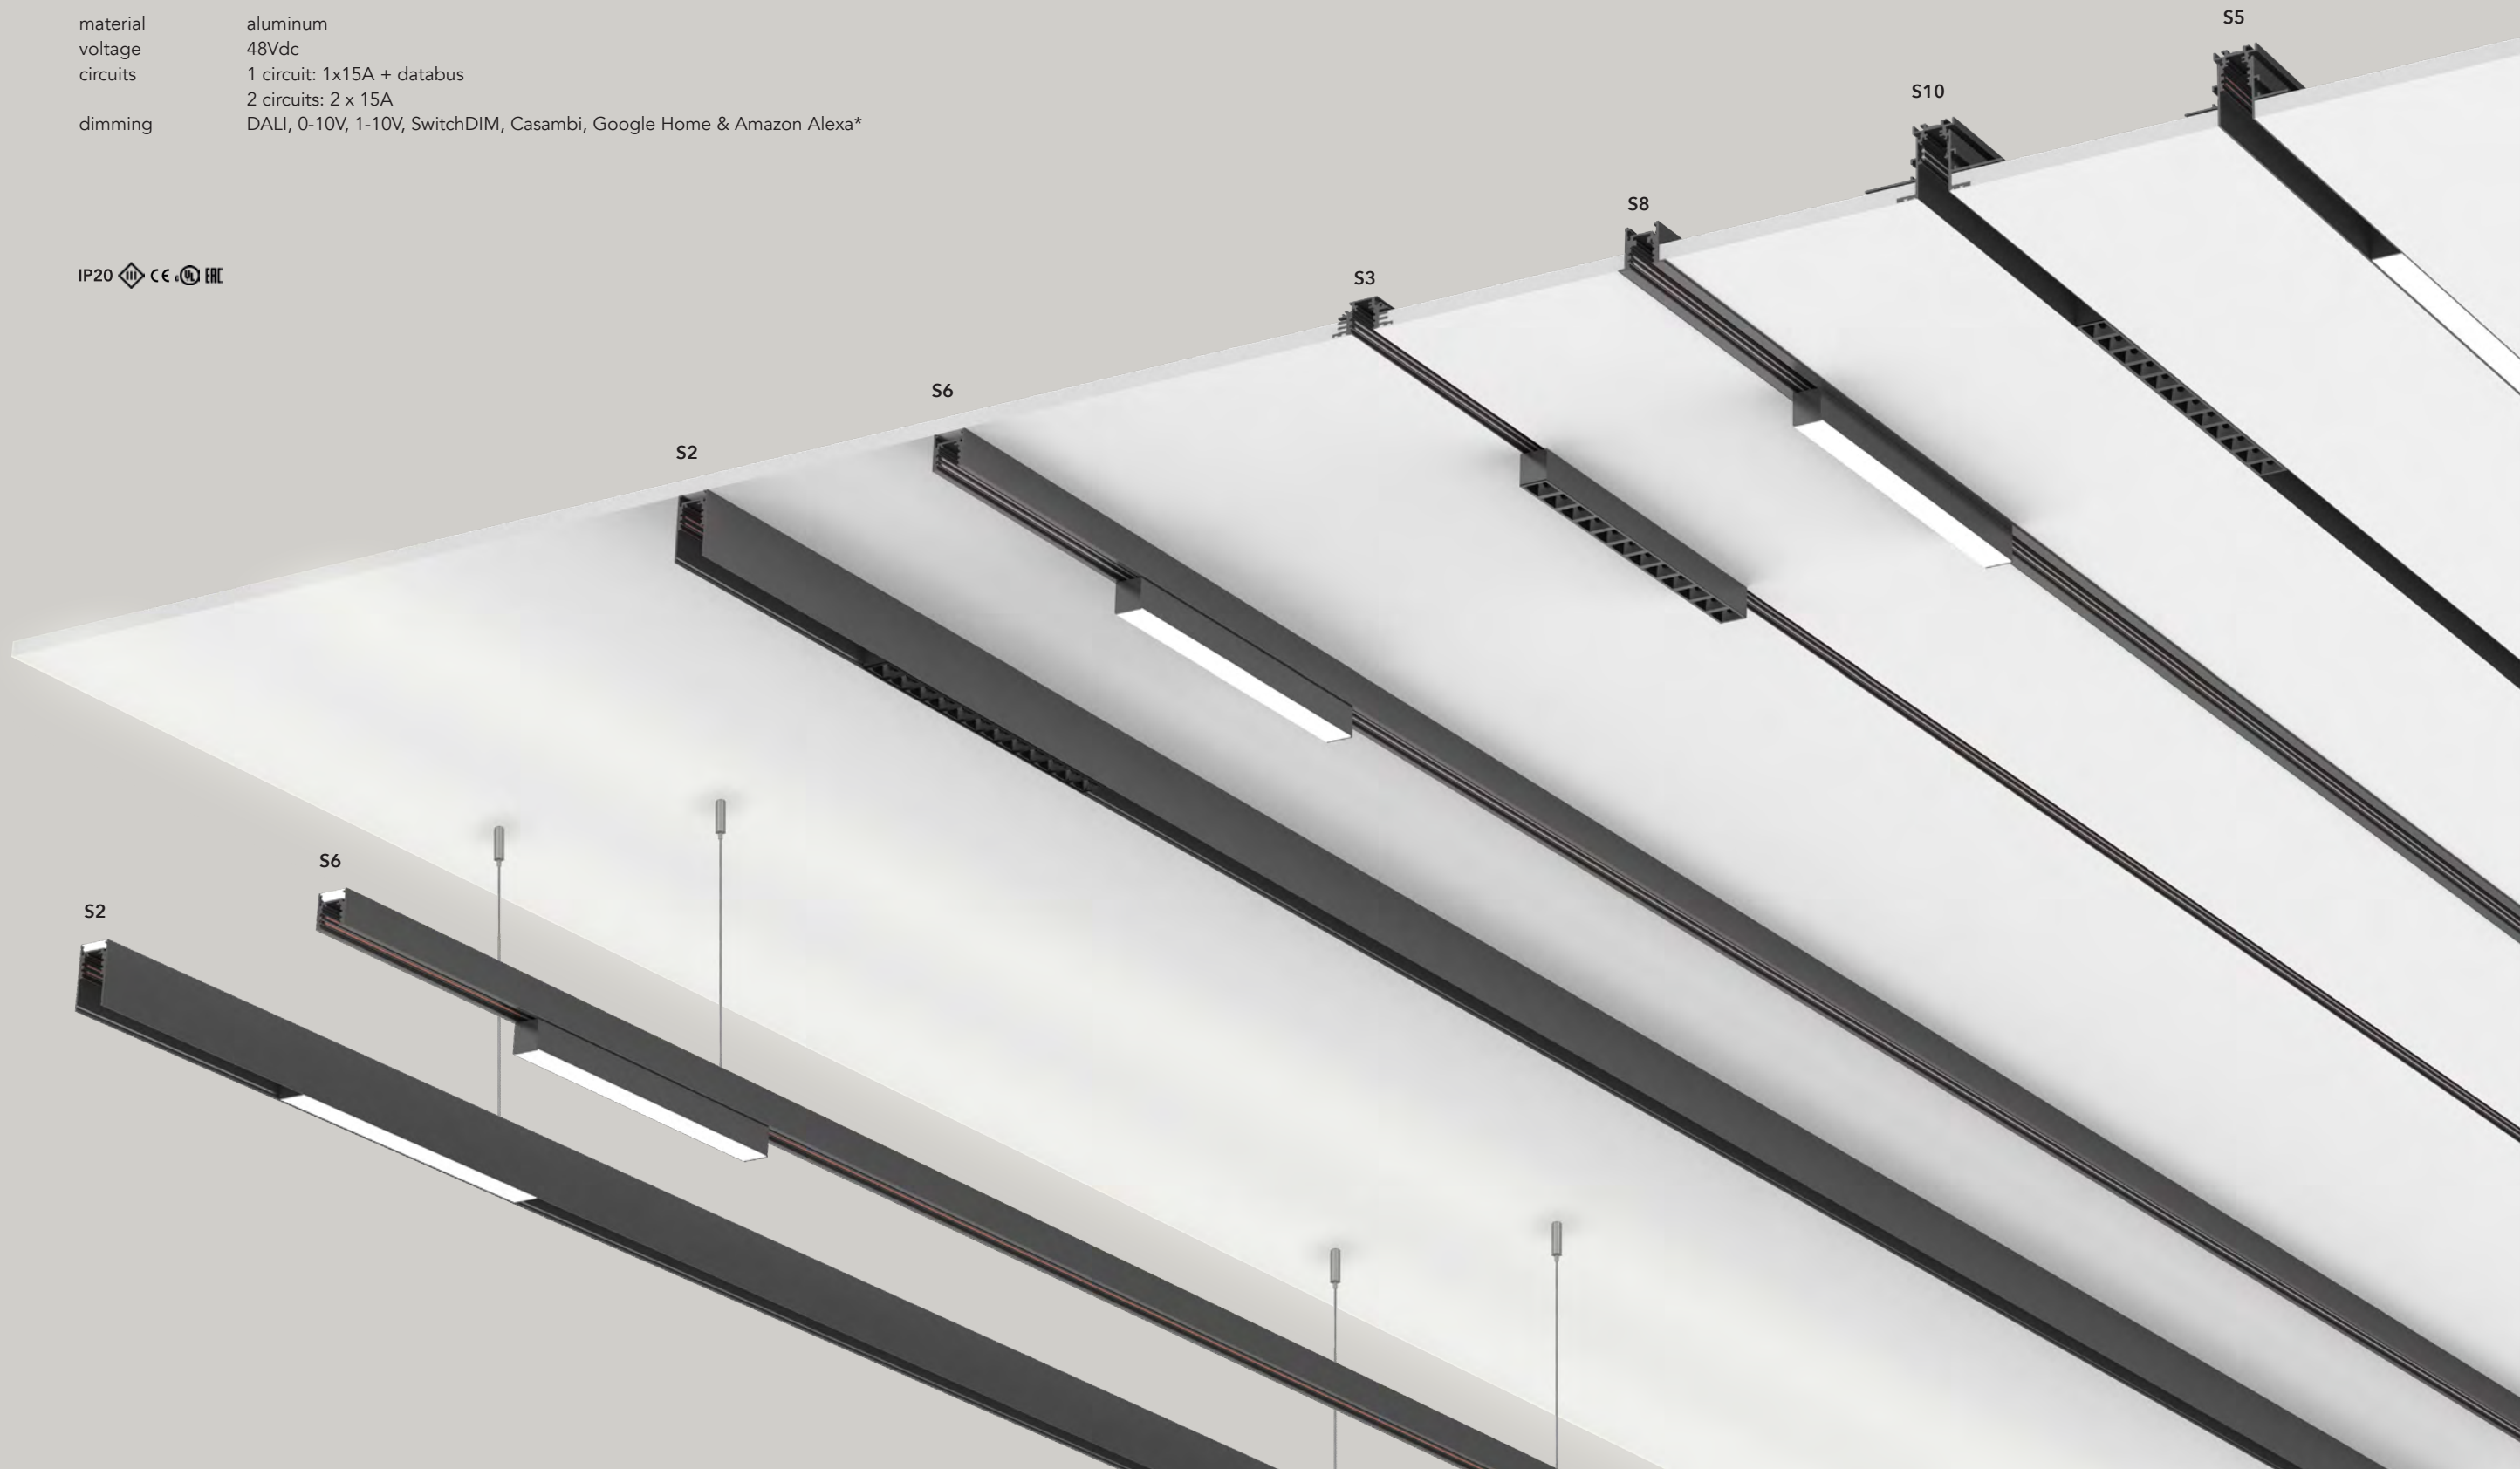

line.s

material aluminum
voltage 48Vdc
circuits 1 circuit: 1x15A + databus
2 circuits: 2 x 15A
dimming DALI, 0-10V, 1-10V, SwitchDIM, Casambi, Google Home & Amazon Alexa*

IP20