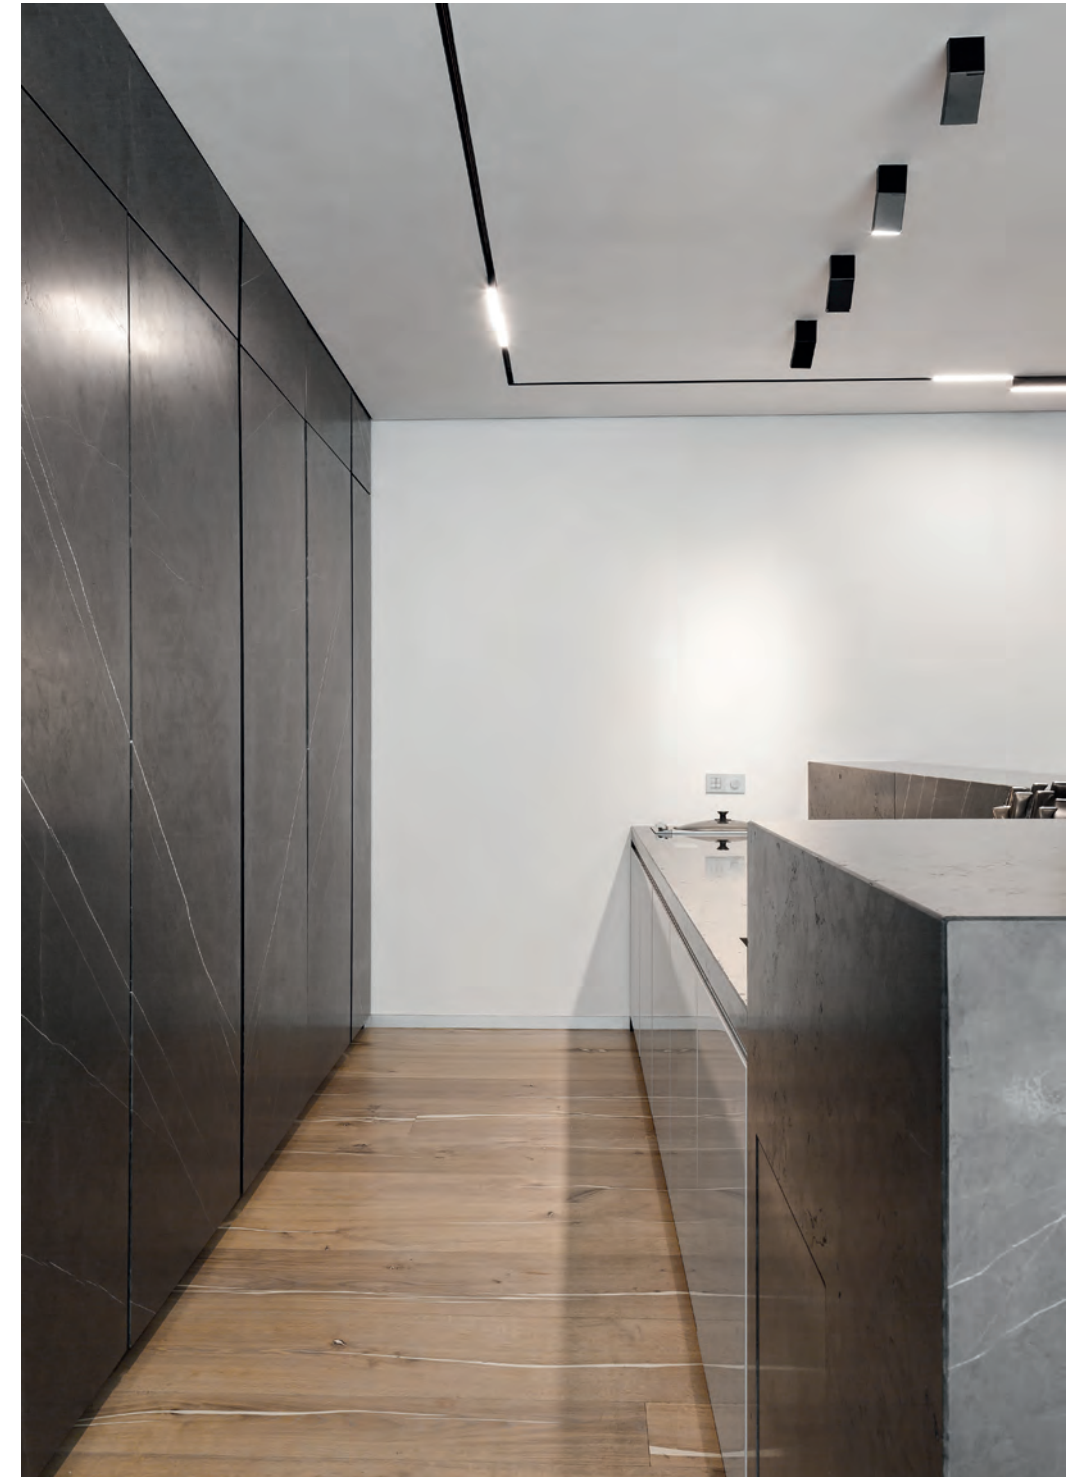

\*in monopoint with plasterkit

\*knick monopoint with plasterkit

° knick

°dot monopoint with plasterkit

°dot monopoint with plasterkit / Grey Perfection, Moscow - architect Dina Mezheva - photograph by Bogdan Vitkov