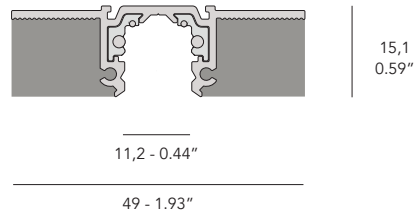

Recessed track M5

Low & compact profile.

Excellent application for concrete ceilings that are plastered. The thickness of standard plasterwork is enough to recess the M5 track.

Can also be used with plasterboard ceilings.