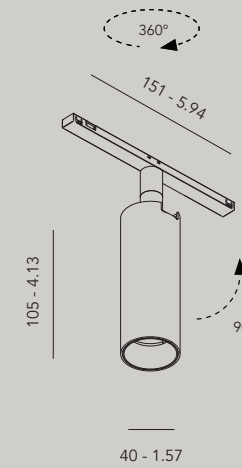

°tubu 40

materials aluminum / PC
weight 200gr / 0.44lb
voltage 48 Vdc
wattage 6,7 W
ugr <19
dimming DALI, 0-10V, 1-10V, switchDIM, Casambi, Google Home & Amazon Alexa