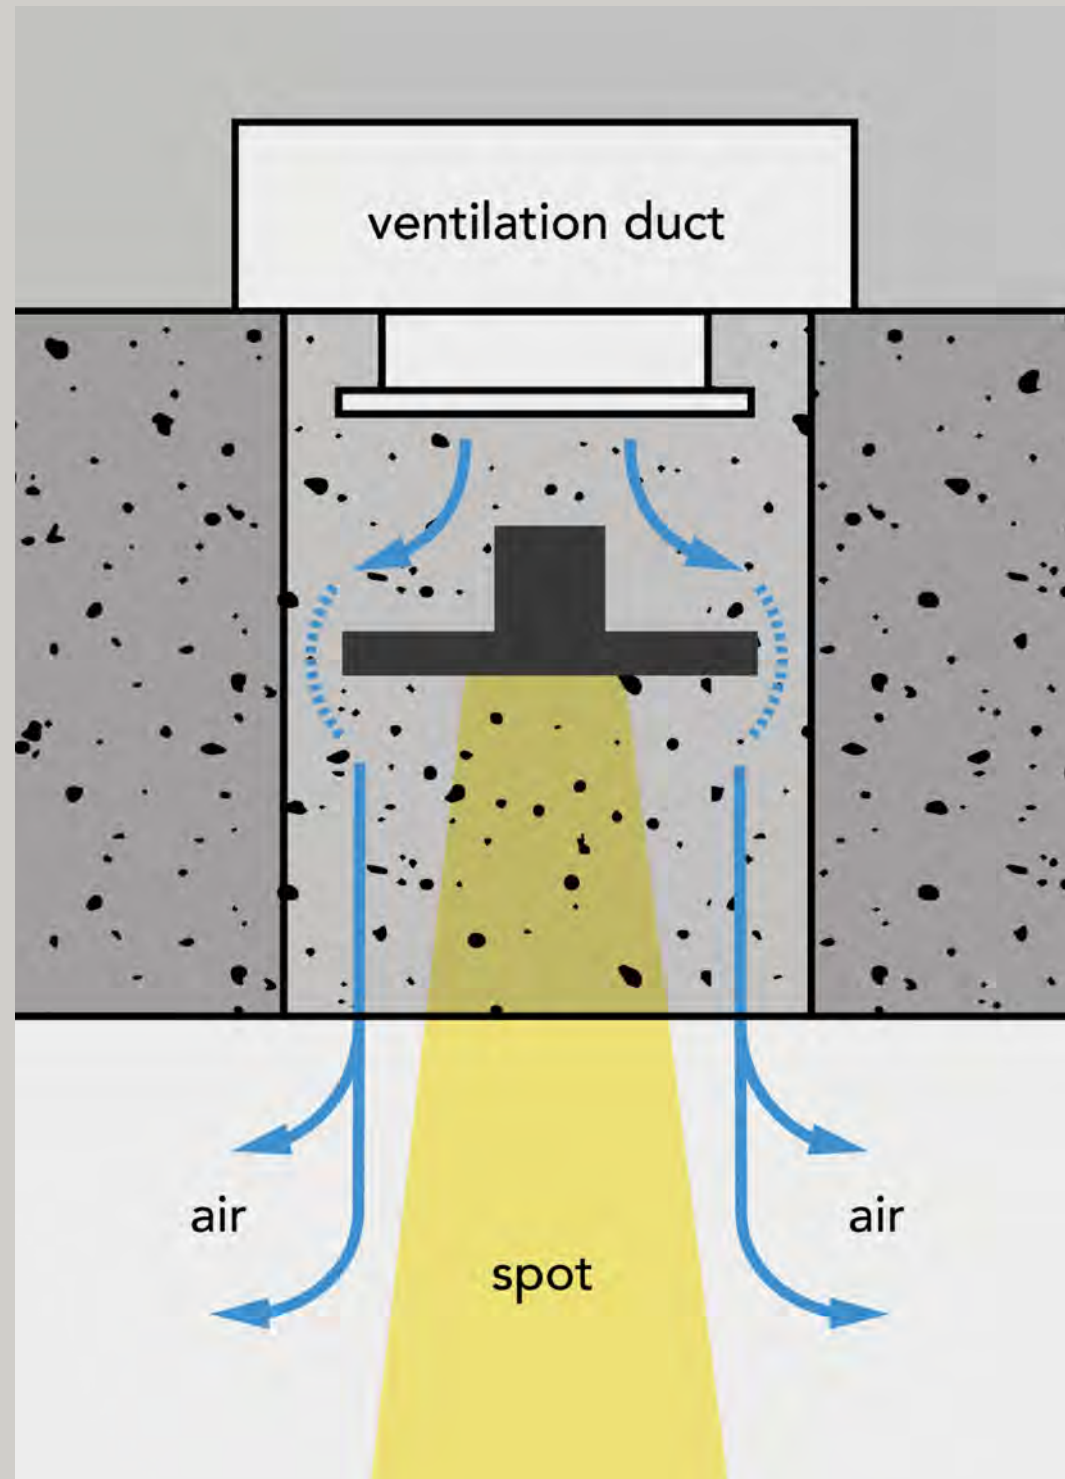

Design by rubens-frederix architects & etre moderne

Scheme ventilation

Easy installation

Smaller disc (105 mm) to use with ventilation system / mold has diameter of 135 mm