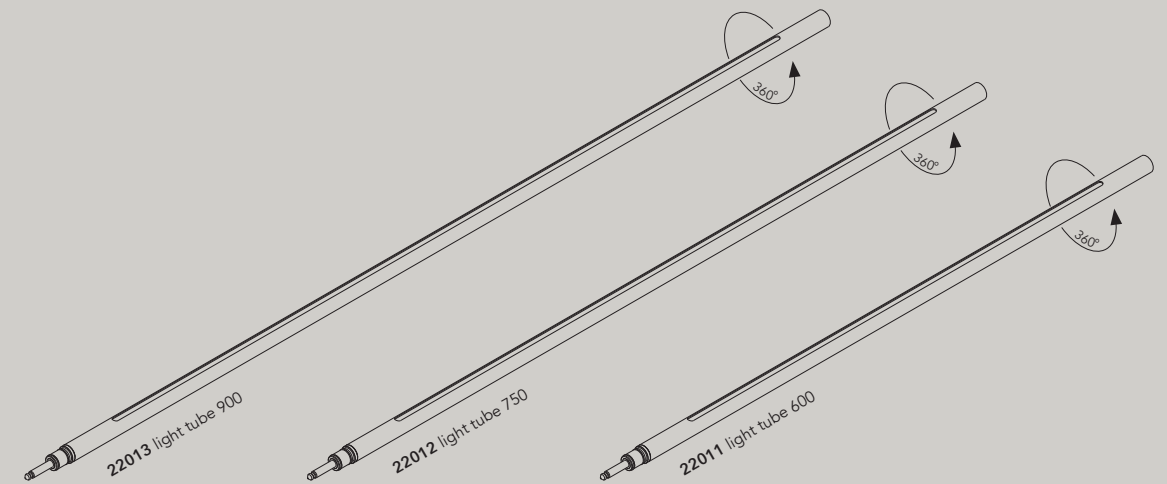

°light tube

materials aluminum
weight 250 - 315 - 380 gr
voltage 24 Vdc
wattage 7,2 W - 9,4 W - 11,5 W
dimming push, dali, 0/1-10V, casambi

IP20

Order Code

22011.AA00.BBBB.CCC.DD light tube 600 (520 lm @3000K)

22012.AA00.BBBB.CCC.DD light tube 750 (680 lm @3000K)

22013.AA00.BBBB.CCC.DD light tube 900 (850 lm @3000K)

AA Finish

- 21 black alu brushed
- 22 natural alu brushed
- 23 brass alu brushed
- 25 bronze alu brushed
- 26 dark bronze alu brushed
- 03 painted custom NCS color

BBBB Light

- 9527 cri >95, 2700K
- 9530 cri >95, 3000K

CCC Diffuser

- 001 frosted ice opal

DD Mounting

- 00 suspension ring
- 01 bracket 62 mm
- 02 bracket 100 mm