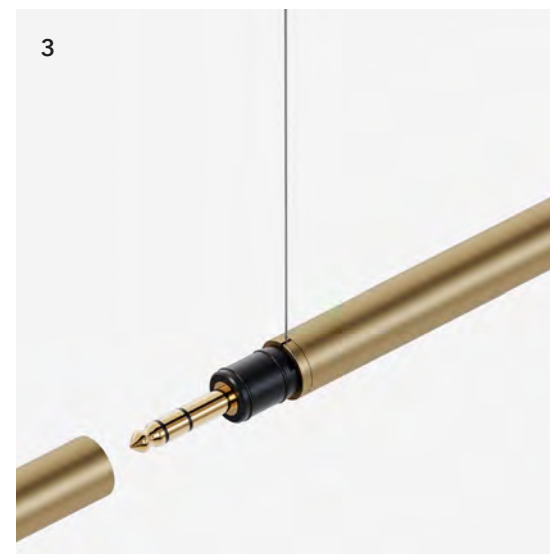

# °spot curve

Up to 200 lumen

# Wall mounted

wall & pending configuration (Brewery de Es, Jeuris-Jordens)

Ceiling mount with long brackets 100mm

Presentation °plug - Henry van de Velde Award - winner '23

L - configuration (Brewery de Es, Jeuris-Jordens)

## Order Code

22001.AA00.BBBB.CCC.DD spot T  
 22002.AA00.BBBB.CCC.DD spot T end - male  
 22003.AA00.BBBB.CCC.DD spot T feeder - female with cable 2m  
 22004.AA00.BBBB.CCC.DD spot T feeder - female with cable 6m