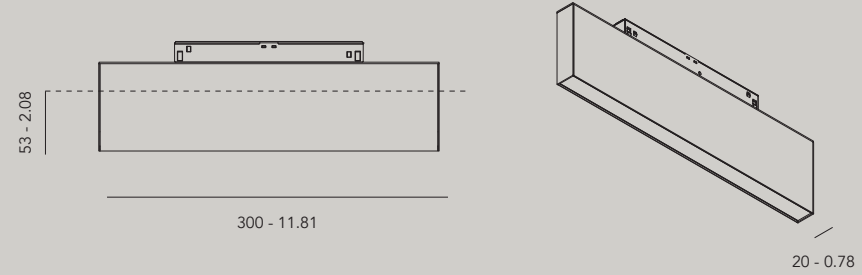

°out

materials aluminum / PC
weight 510gr / 1.12lb
voltage 48 Vdc
wattage 19W
dimming DALI, 0-10V, 1-10V, switchDIM, Casambi, Google Home & Amazon Alexa*