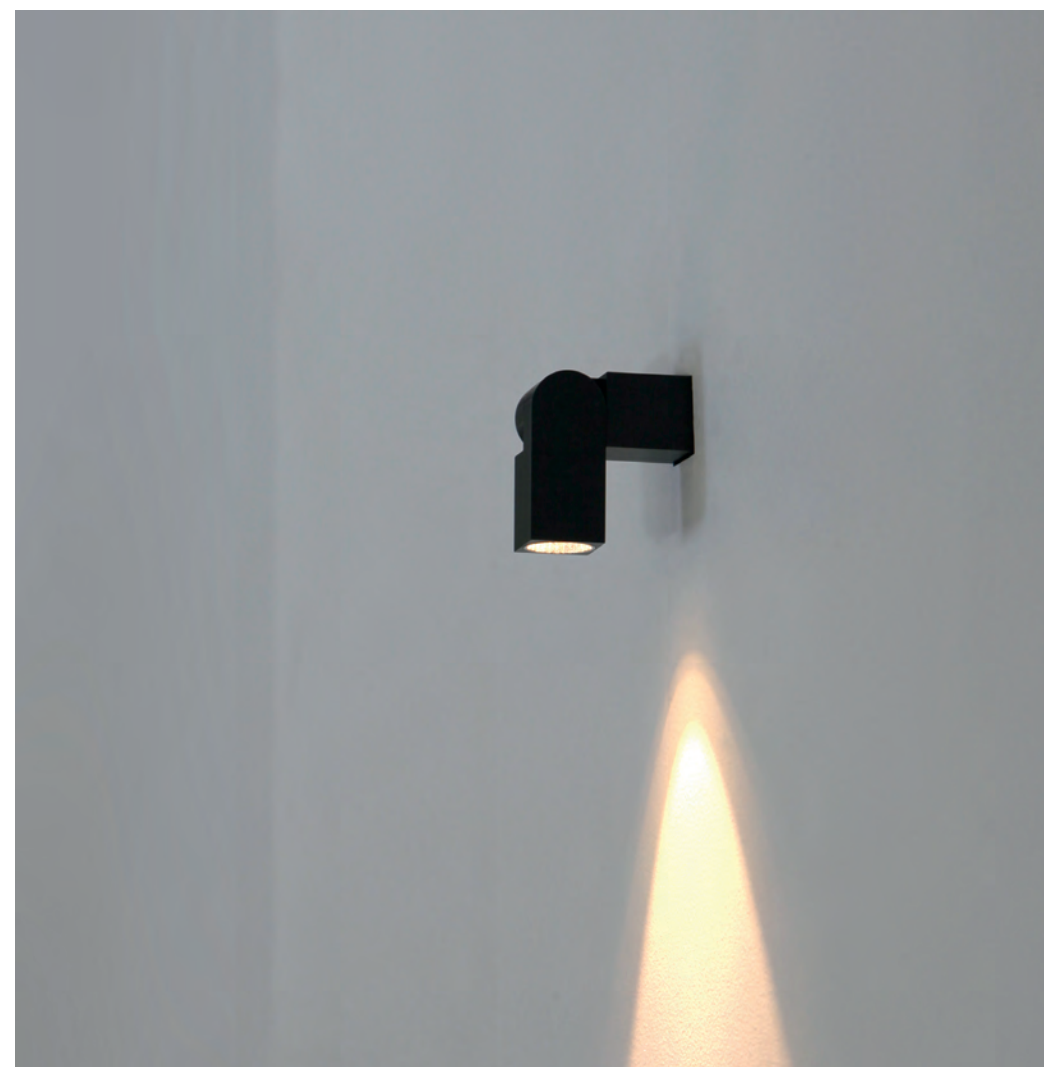

\*in monopoint with plasterkit

\*knick monopoint with plasterkit

° knick

°dot monopoint with plasterkit

°dot monopoint with plasterkit / Grey Perfection, Moscow - architect Dina Mezheva - photograph by Bogdan Vitkov