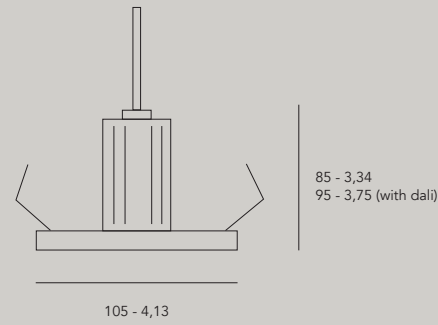

Order Code

04200.AA00.BBBB.CCC.DD diameter 105 mm
(to use with ventilation system)

Order Code

04201.AA00.BBBB.CCC.DD diameter 125 mm
(without ventilation system)

AA	Finish
01	black
02	white
22	aluminum brushed
34	aluminum polished
21	black alu brushed
23	brass alu brushed
25	bronze alu brushed
26	dark bronze alu brushed
41	oak natural
42	oak classic brown
43	oak black

BBBB	Light
9027	cri >90, 2700K
9030	cri >90, 3000K
9040	cri >90, 4000K on request

CCC	Optic	Output*
240	38°	670lm - 1550cd
360	60°	700lm - 1070cd

DD	Dimming
PH	phase cut
DA	dali

Accessories

- 04210 waxed mold PU for concrete ceiling diam 135 mm incl. screw.
- 04213 universal control valve for 125 system

AA	Finish
01	black
02	white
22	aluminum brushed
34	aluminum polished
21	black alu brushed
23	brass alu brushed
25	bronze alu brushed
26	dark bronze alu brushed
41	oak natural
42	oak classic brown
43	oak black

BBBB	Light
9027	cri >90, 2700K
9030	cri >90, 3000K
9040	cri >90, 4000K on request

CCC	Optic	Output*
240	38°	670lm - 1550cd
360	60°	700lm - 1070cd

DD	Dimming
PH	phase cut
DA	dali

Accessories

- 04210 waxed mold PU for concrete ceiling diam 135 mm incl. screw.

* Values for 3000K. Color temperature influences the lumen output. Download complete photometric data on our website.