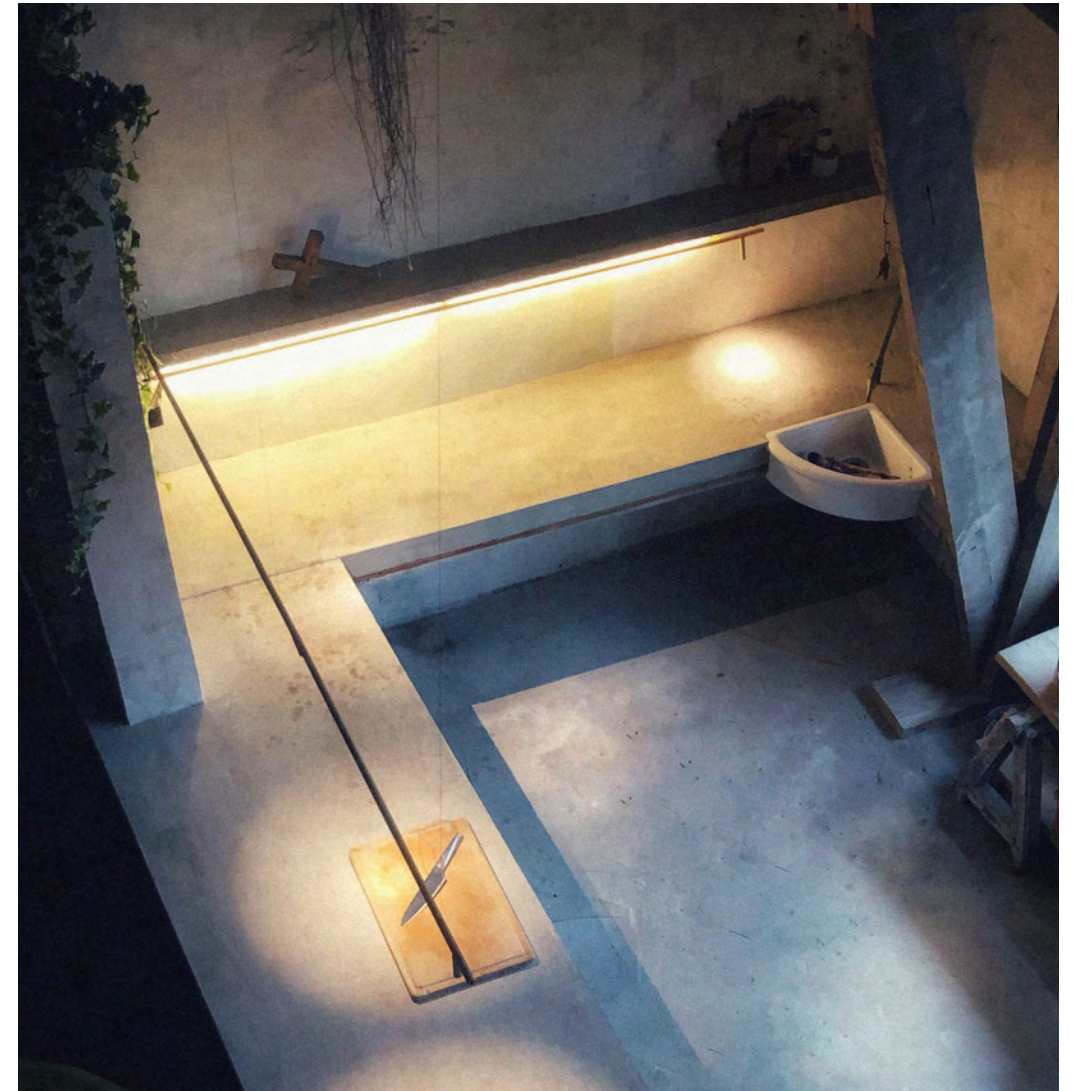

# °spot curve

Up to 200 lumen

# Wall mounted

wall & pending configuration (Brewery de Es, Jeuris-Jordens)

Ceiling mount with long brackets 100mm

Presentation °plug - Henry van de Velde Award - winner '23

L - configuration (Brewery de Es, Jeuris-Jordens)