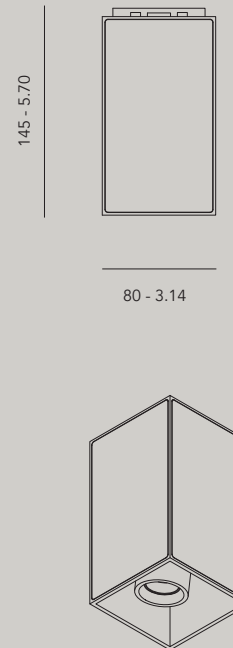

Order Code

- 25210.AAAA.BBBB.CCC.DD multip spot 220Vac edition
- 25211.AA00.BBBB.CCC.DD multip spot without inlay 220Vac edition
- 25212.AAAA.BBBB.CCC.DD multip spot 110Vac edition
- 25213.AA00.BBBB.CCC.DD multip spot without inlay 110Vac edition
- 25300.AAAA.0000.000.00 **multip motion DALI**
- 25301.AA00.0000.000.00 multip motion DALI without inlay
- 25302.AAAA.0000.000.00 **multip motion DALI BMS**
- 25303.AA00.0000.000.00 multip motion DALI BMS without inlay
- 25304.AAAA.0000.000.00 **multip motion KNX**
- 25305.AA00.0000.000.00 multip motion KNX without inlay
- 25306.AAAA.0000.000.00 **multip motion KNX black**
- 25307.AA00.0000.000.00 multip motion KNX black without inlay
- 25400.AAAA.0000.000.00 **multip audio**
- 25401.AA00.0000.000.00 multip audio without inlay

25100 multip mechanical coupler

AA Finish body 02 white paint 21 black anodised brushed 22 aluminum brushed 23 brass alu brushed 25 bronze alu brushed 26 dark bronze alu brushed 34 aluminum high polished	BBBB Light 9527 cri 95, 2700K 9530 cri 95, 3000K	CCC Optic Output* 300 30° 670lm - 1550cd 450 45° 700lm - 1070cd 600 60° 690lm - 811cd	DD Dimming ND no dimming PH phase cut DA dali (0/1-10V, switchDIM, Casambi through interface)
AA Finish inlay 40 walnut 41 oak natural 42 oak brown 43 oak black 60 black marble 'Nero Marquina' 70 white marble HPL Truescale 72 brown marble HPL Truescale 90 black leather 91 white leather 92 black leather Croco 94 green leather Croco	* Values for 3000K. Color temperature influences the lumen output. Download complete photometric data on our website.