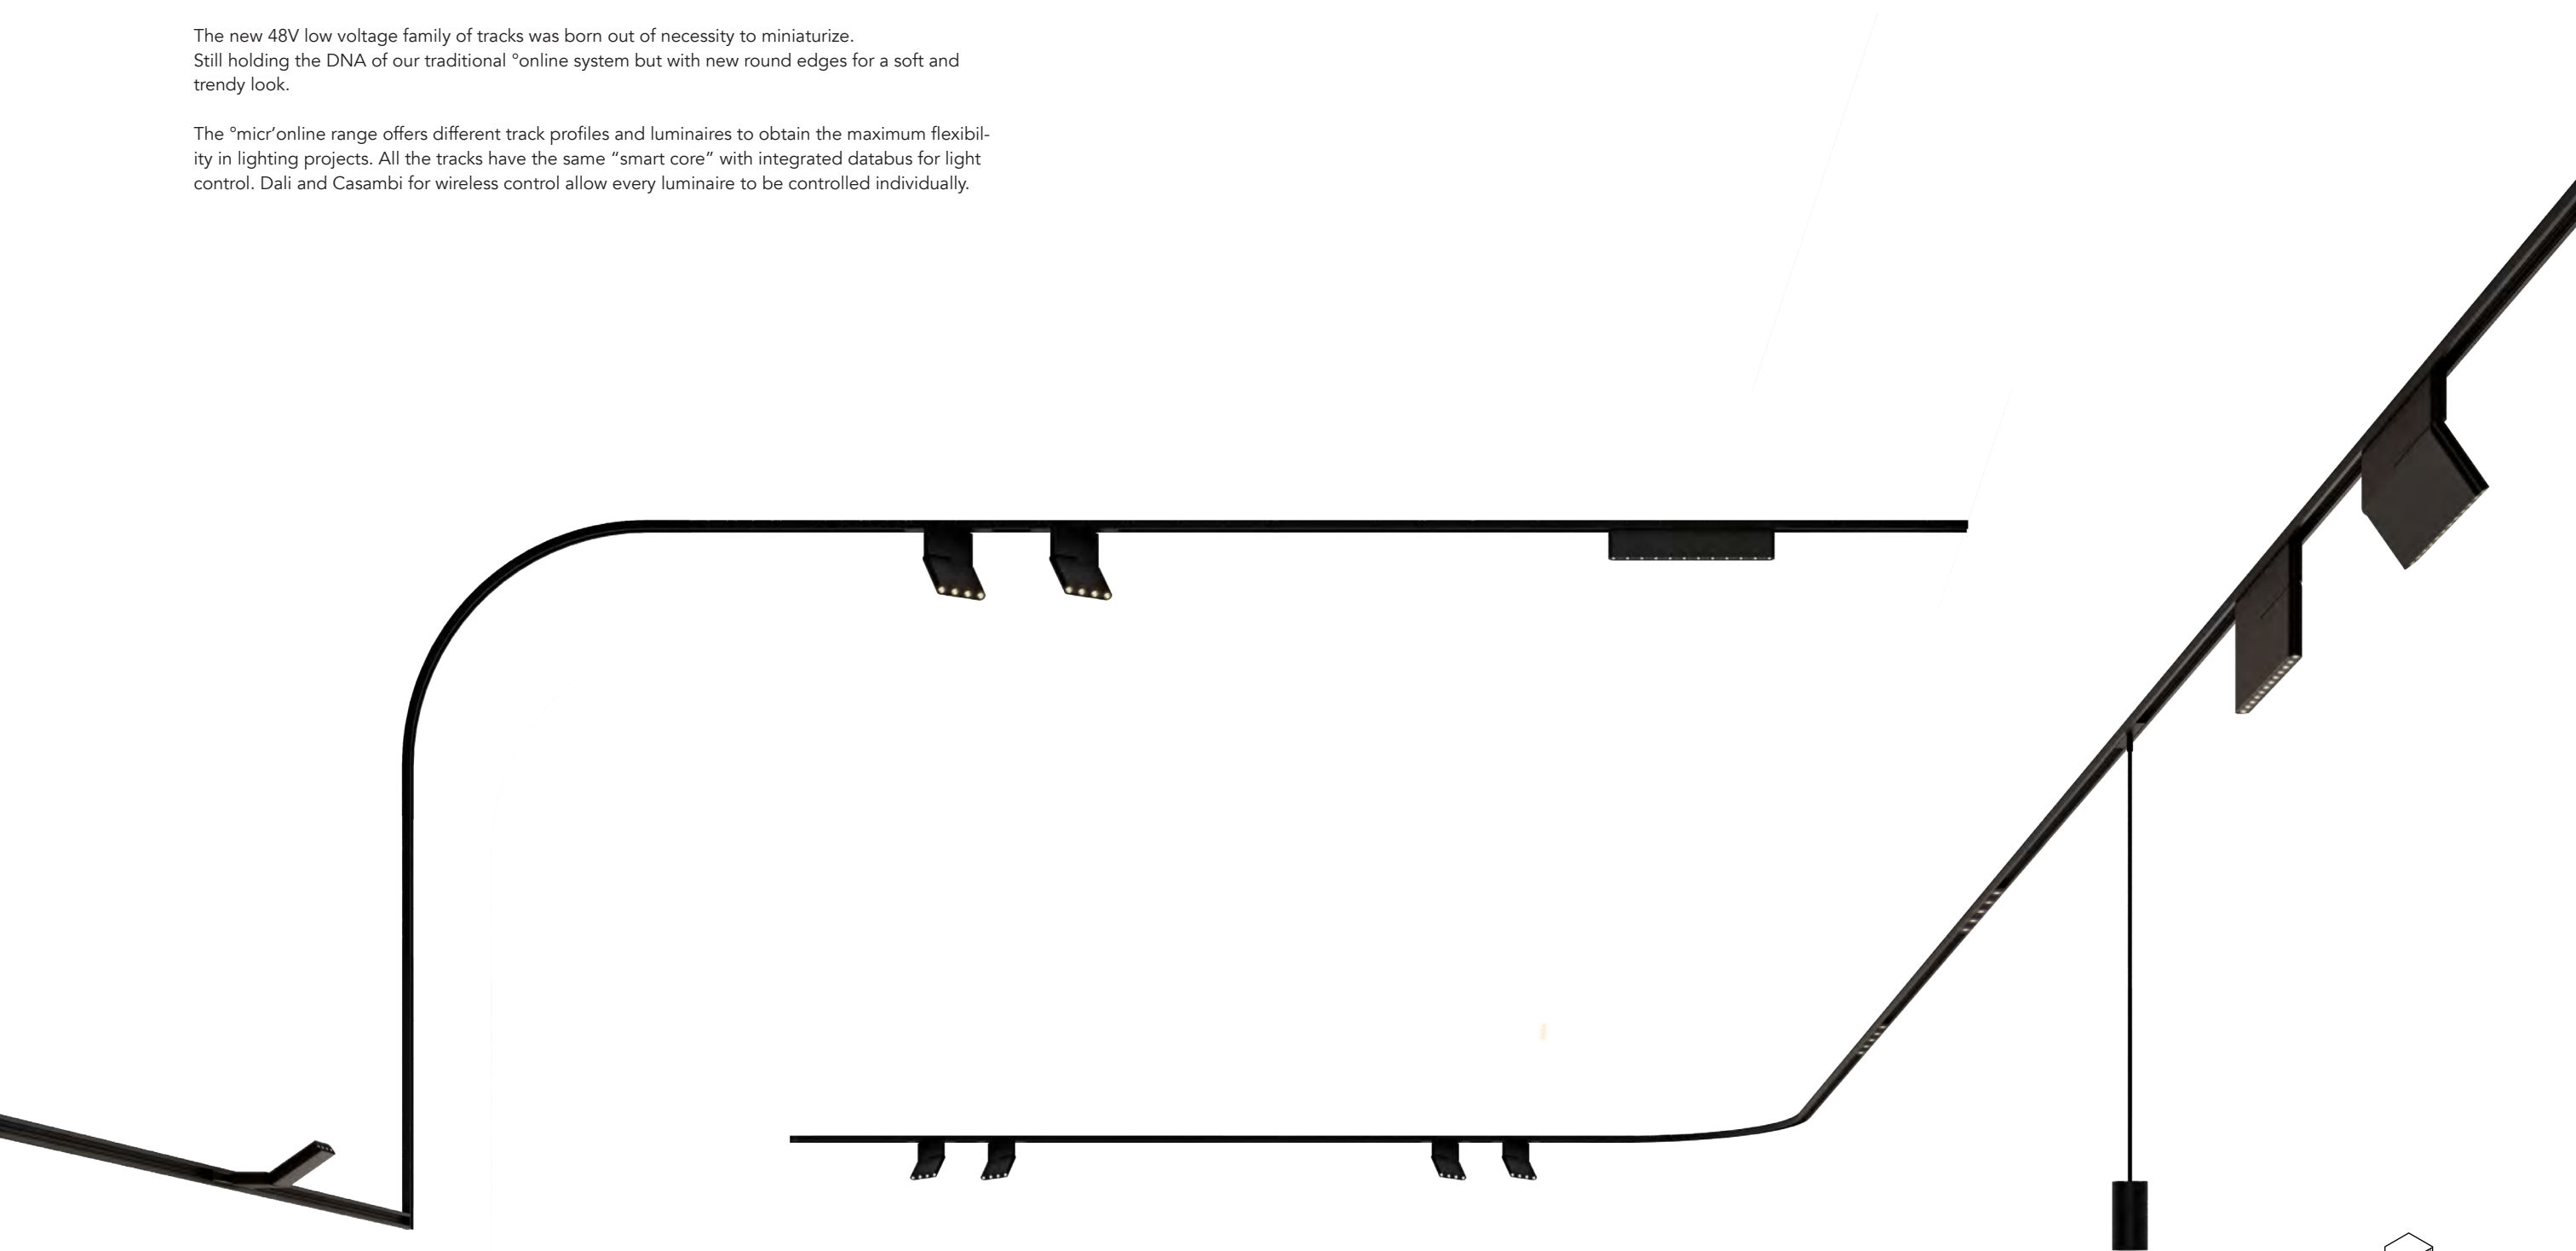

°micr'online^{new}

The new 48V low voltage family of tracks was born out of necessity to miniaturize. Still holding the DNA of our traditional °online system but with new round edges for a soft and trendy look.

The °micr'online range offers different track profiles and luminaires to obtain the maximum flexibility in lighting projects. All the tracks have the same "smart core" with integrated databus for light control. Dali and Casambi for wireless control allow every luminaire to be controlled individually.