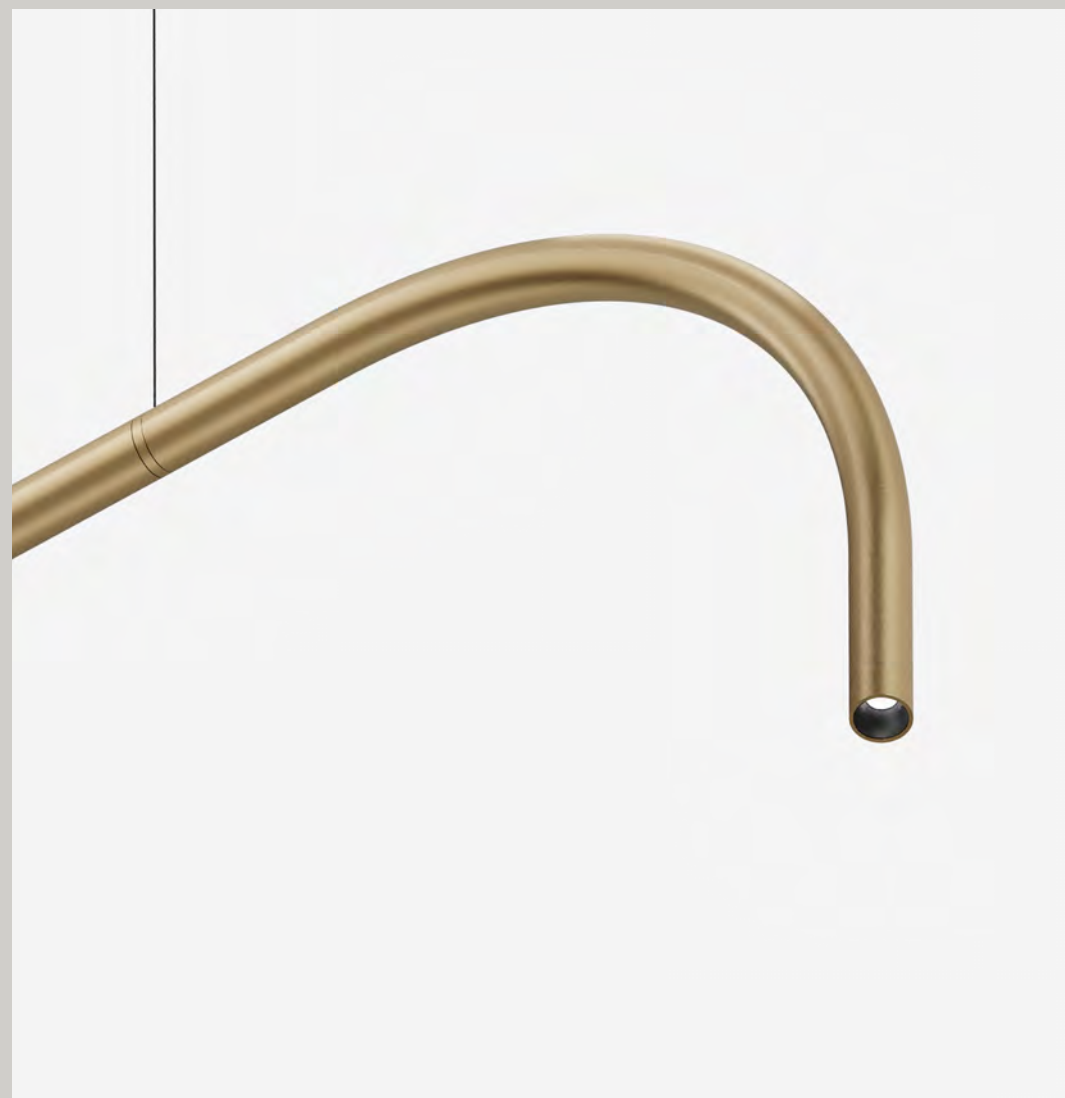

°spot curve

materials	aluminum
weight	90 gr
voltage	24 Vdc
wattage	2,2 W
dimming	push, dali, 0/1-10V, casambi

IP20

Order Code

22021.AA00.BBBB.CCC.DD spot curve - male

22022.AA00.BBBB.CCC.DD spot curve - female

AA	Finish
21	black alu brushed
22	natural alu brushed
23	brass alu brushed
25	bronze alu brushed
26	dark bronze alu brushed
03	painting custom NCS color

BBBB	Light
9527	cri >95, 2700K
9530	cri >95, 3000K

CCC	Optic	Output for 3000K
100	10°	150 lm - 910 cd
200	20°	130 lm - 725 cd
350	35°	130 lm - 335 cd
600	60°	100 lm - 103 cd

DD	Mounting
00	suspension ring
01	bracket 62 mm
02	bracket 100 mm