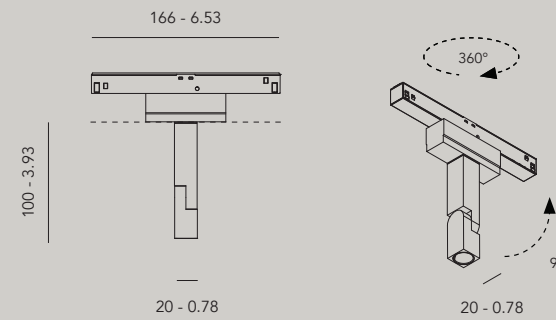

°dot turn

materials aluminum / PC
weight 186gr / 0.41lb
voltage 48 Vdc
wattage 2,5 W
dimming DALI, 0-10V, 1-10V, switchDIM, Casambi, Google Home & Amazon Alexa*