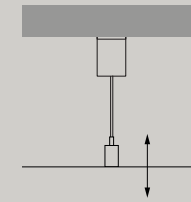

° suspensions bloc

Steel cable suspension surface (adjustment height at fixture)

Bloc line