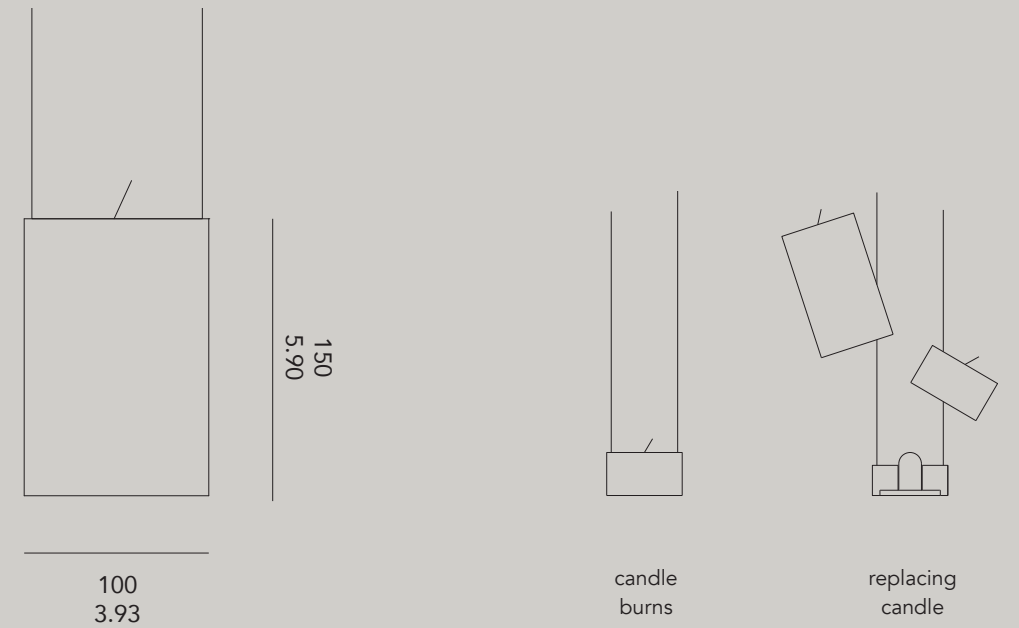

°led on fire

LOF led on fire, 2700K, 200lm

Accessories

- **LOF.ROS.T** ceiling rose round Trimless
- **LOF.ROS.R** ceiling rose round Recessed
- **LOF.ROS.S** ceiling rose round Surface mount, single piece
- **LOF.ROS.S3** ceiling rose rectangle Surface mount, three pieces
- **LOF.RC** replacement wax candle

materials: aluminum, glass, wax candle - weight: 1,2 kg / 42,3 oz - indoor use - 230VAC - max. 4W
included: 2m cables and LED driver 1-10V or Dali dimmable (on request)