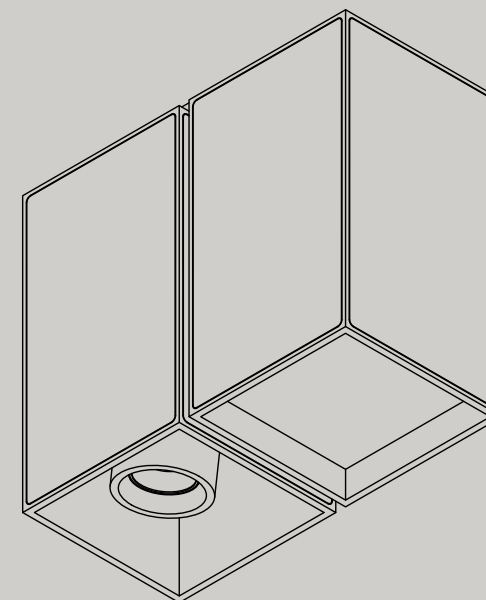

Modular system