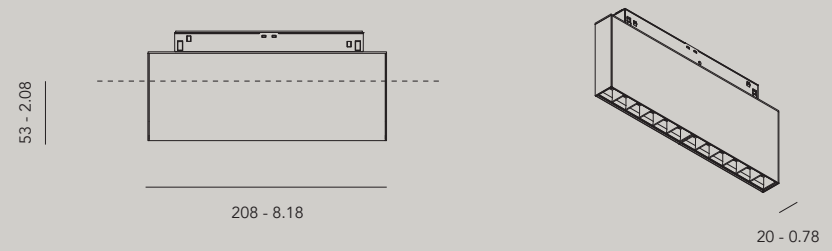

°out medium

materials aluminum / PC
weight 360 gr / 0.80 lb
voltage 48 Vdc
wattage 19W
dimming DALI, 0-10V, 1-10V, switchDIM, Casambi, Google Home & Amazon Alexa