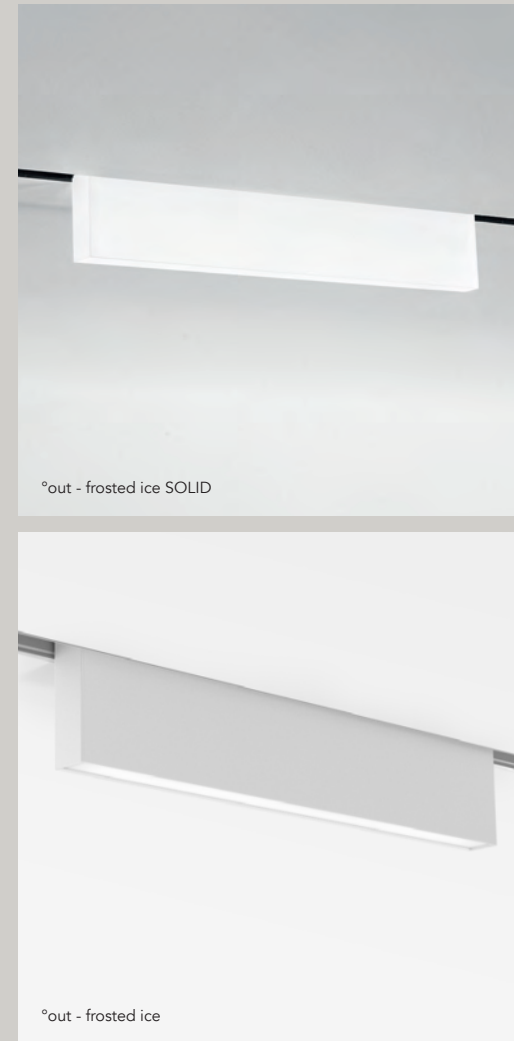

IP20 CE ENEC