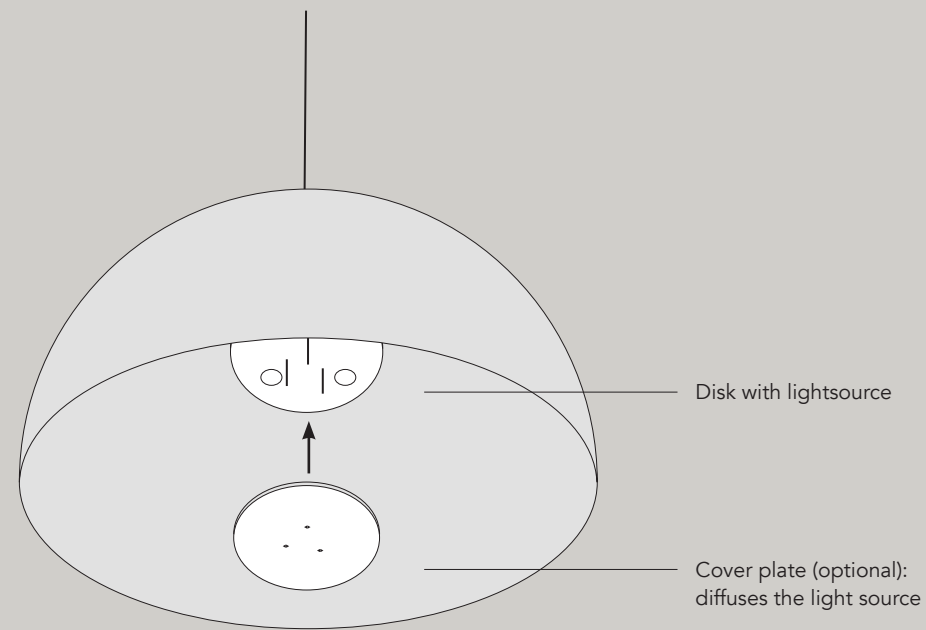

lightsources for °sphere

1 x LED module (diam. 300mm)