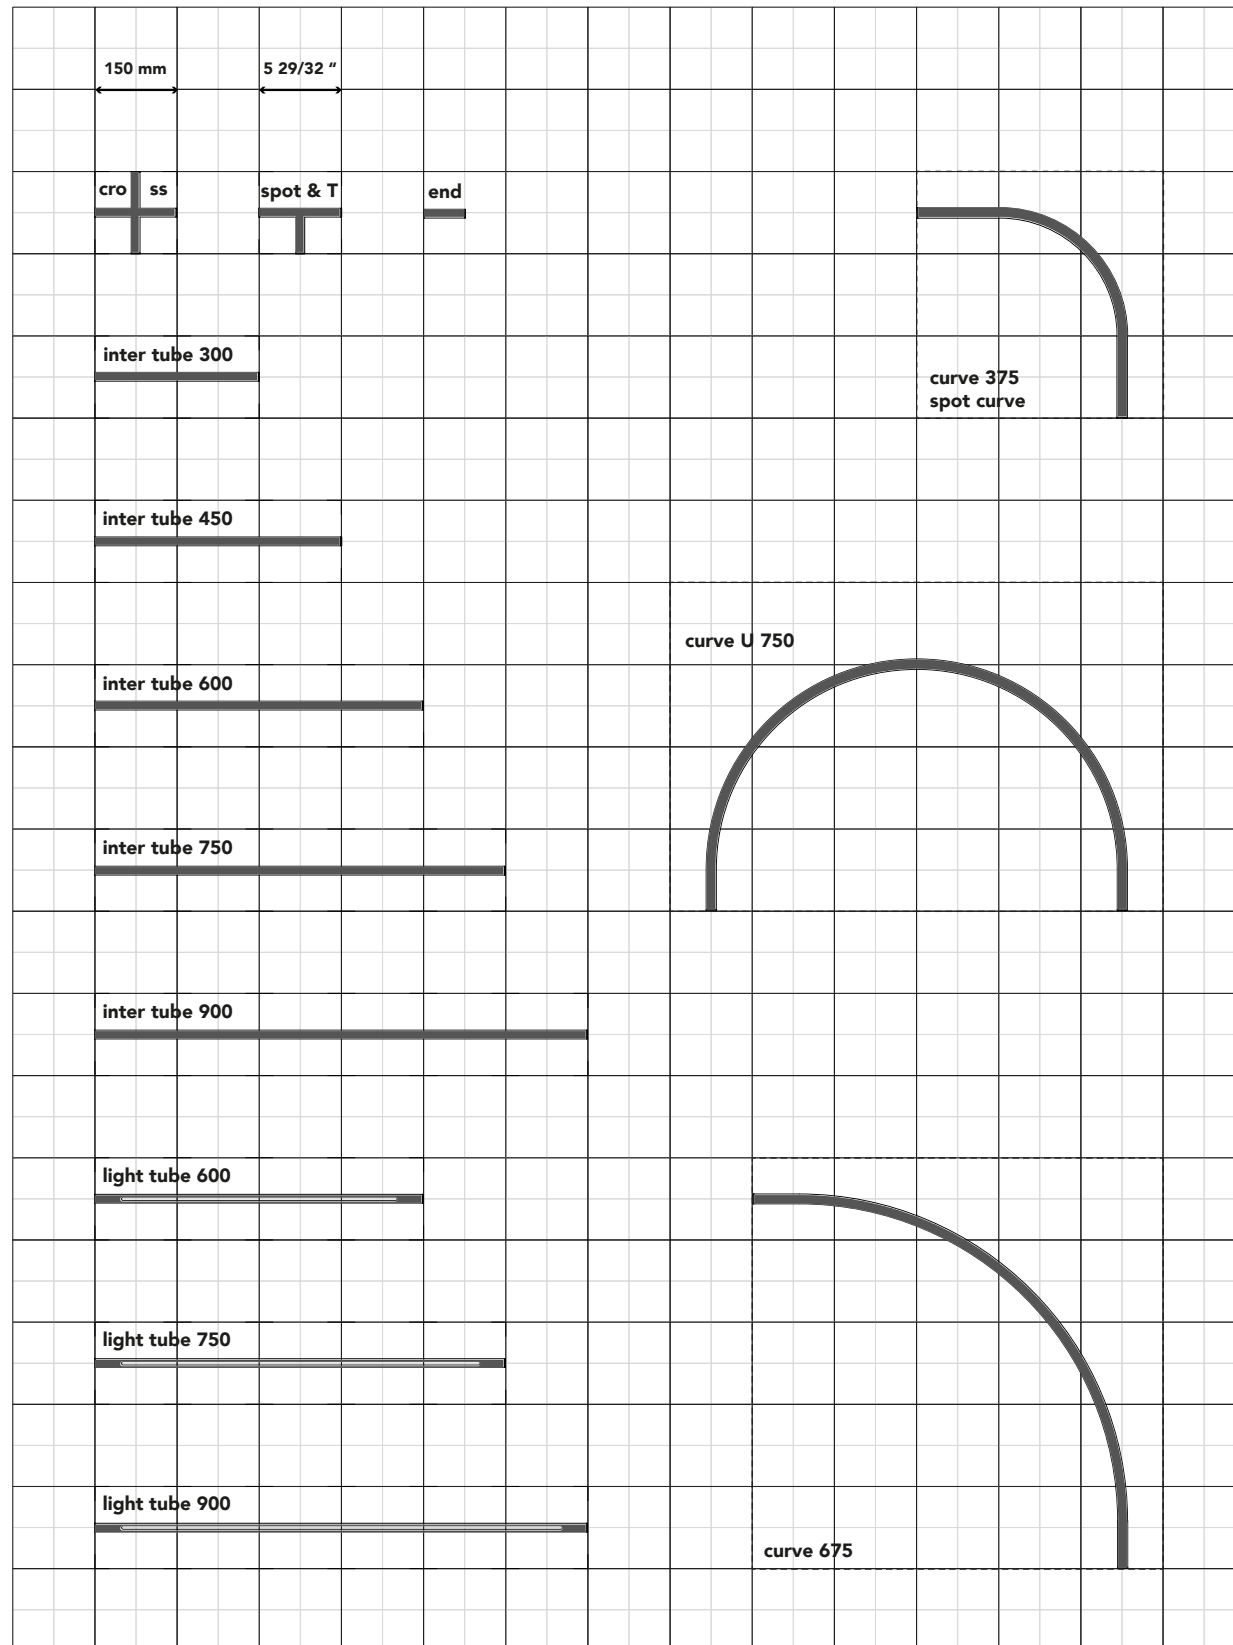

Plug & Play

The basis of this system is the "jack plug". It is being repurposed to connector and sliding contact, combined with LED technology.

Every part can be plugged into another, rotated 360 degrees and modulated in an imaginary 3D grid.

Modulation is done with a simple system: every module is 15cm or a multiple of it. To merge the parts, no tools are required.

Think of a sober simple line above a table, or a busy network, running through a whole building ...

Available in brass, bronze & natural aluminum colors or painted in black, white or custom color.

● scale 1:1
(catalog format, unscaled printed)
diameter 16 mm - 5/8 in