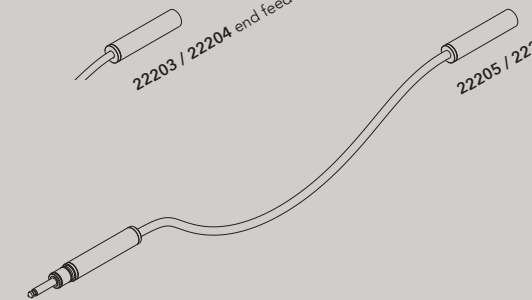

## Order Code

22210.AA cross joint

22211.AA00 cross end - female + male

22212.AA00 cross end feeder - 2x female with cable 2m

22213.AA00 cross end feeder - 2x female with cable 6m

22214.AA00 cross end - 2x male

22201 end - male

22202 end - female

22203 / 22204 end feeder - female

22205 / 22206 / 22207 end - flexible

## Order Code

22201.AA00.DD end - male

22202.AA00.DD end - female

22203.AA00.DD end feeder - female with cable 2m

22204.AA00.DD end feeder - female with cable 6m

22205.AA00.DD end - flexible 50cm

22206.AA00.DD end - flexible 100cm