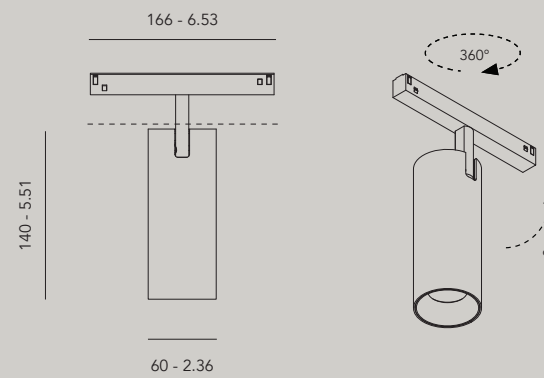

°tubu 60

materials aluminum coated / PC
weight 330gr / 0.72lb
voltage 48 Vdc
wattage 15,4 W
ugr <19
dimming DALI, 0-10V, 1-10V, switchDIM, Casambi, Google Home & Amazon Alexa*

IP20

Order Code
11500.AA00.BBBB.CCC.DD tubu 60
11503.AA00.BBBB.CCC.DD tubu 60 monopoint

AA	Finish	
01	black	
02	white	
22	aluminum brushed	on request
23	brass alu brushed	on request
25	bronze alu brushed	on request
26	dark bronze alu brushed	on request

BBBB	Light	
9527	cri 95, 2700K	
9530	cri 95, 3000K	
9540	cri 95, 4000K - on request	
90TW	cri >90, tunable white - on request	

CCC	Optic	Output*
250	25°	1010lm - 2900cd
550	55°	1010lm - 1340cd

DD	Dimming
ND	no dimming
DA	dali (0/1-10V, switchDIM, Casambi through interface)
CA	casambi control

Accessories
10150.0100 recessed ceiling rose black, Ø50 mm

* Values for 3000K. Color temperature influences the lumen output. Download complete photometric data on our website.