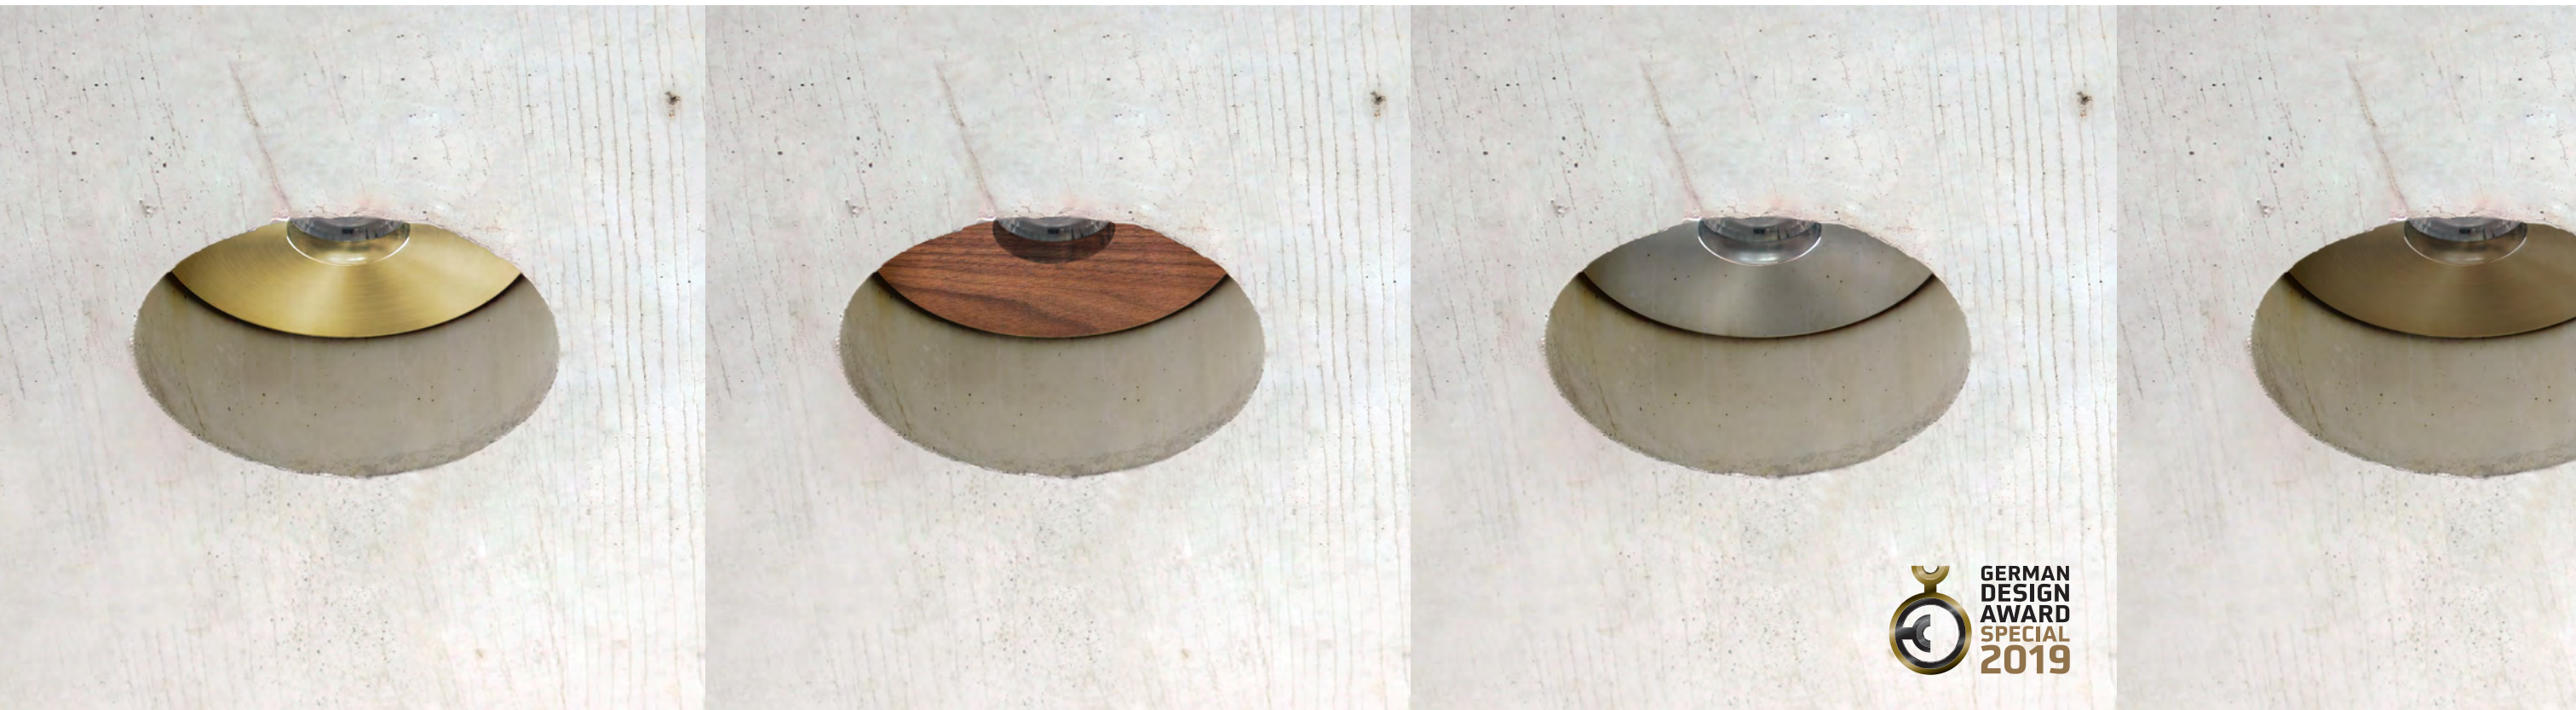

Design by rubens-frederix architects & etre moderne

Scheme ventilation

Easy installation

Smaller disc (105 mm) to use with ventilation system / mold has diameter of 135 mm