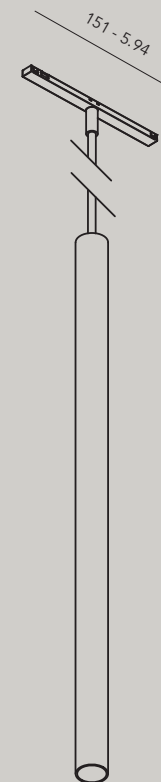

°tubu long

materials aluminum / PC
weight 450gr / 0.99lb
voltage 48 Vdc
wattage 2,5 W
ugr <19
dimming DALI, 0-10V, 1-10V, switchDIM, Casambi, Google Home & Amazon Alexa

IP20

Order Code
31600.AA00.BBBB.CCC.DD tubu long

AA Finish
01 black
02 white
22 aluminum
23 brass alu
25 bronze alu
26 dark bronze alu

BBBB Light
9027 cri >90, 2700K
9030 cri >90, 3000K

CCC Optic **Output***
100 10° 170lm - 2000cd

DD Dimming
ND no dimming
DA dali (0/1-10V, switchDIM, Casambi through interface)

* Values for 3000K. Color temperature influences the lumen output. Download complete photometric data on our website.