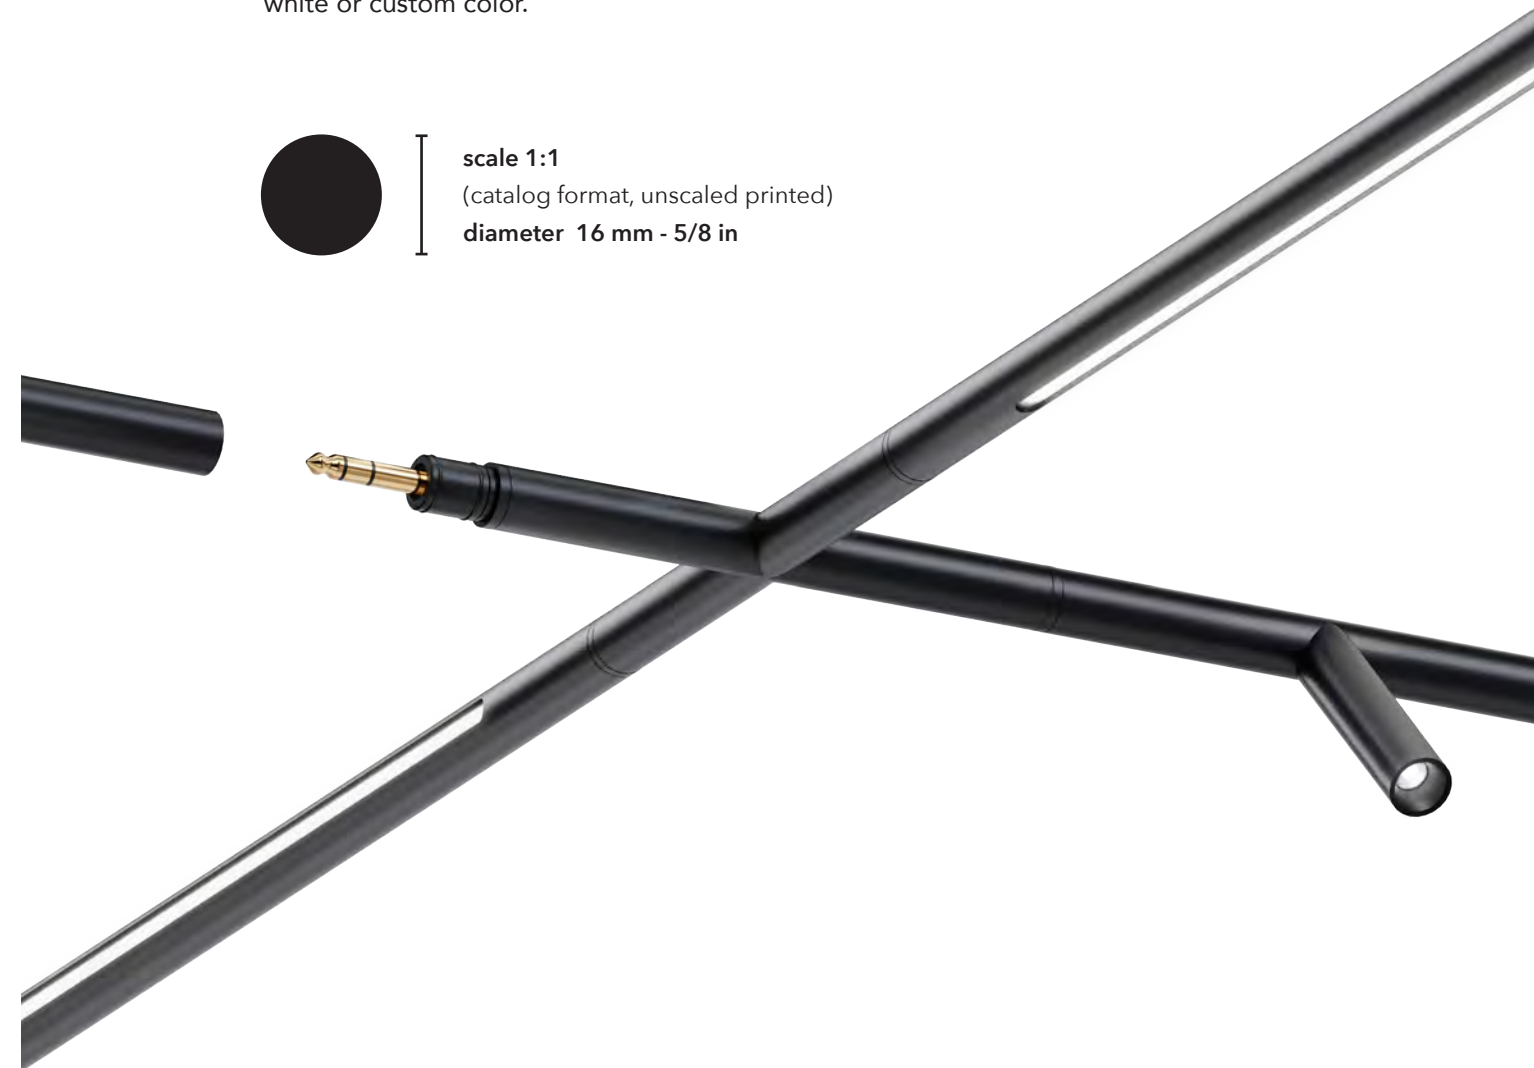

Plug & Play

The basis of this system is the "jack plug". It is being repurposed to connector and sliding contact, combined with LED technology.

Every part can be plugged into another, rotated 360 degrees and modulated in an imaginary 3D grid.

Modulation is done with a simple system: every module is 15cm or a multiple of it. To merge the parts, no tools are required.

Think of a sober simple line above a table, or a busy network, running through a whole building ...

Available in brass, bronze & natural aluminum colors or painted in black, white or custom color.

● scale 1:1
(catalog format, unscaled printed)
diameter 16 mm - 5/8 in