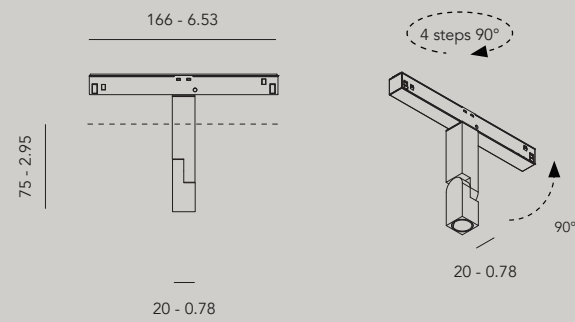

°dot

materials aluminum / PC
weight 100gr / 0.22lb
voltage 48 Vdc
wattage 2,5 W
dimming DALI, 0-10V, 1-10V, switchDIM, Casambi, Google Home & Amazon Alexa*