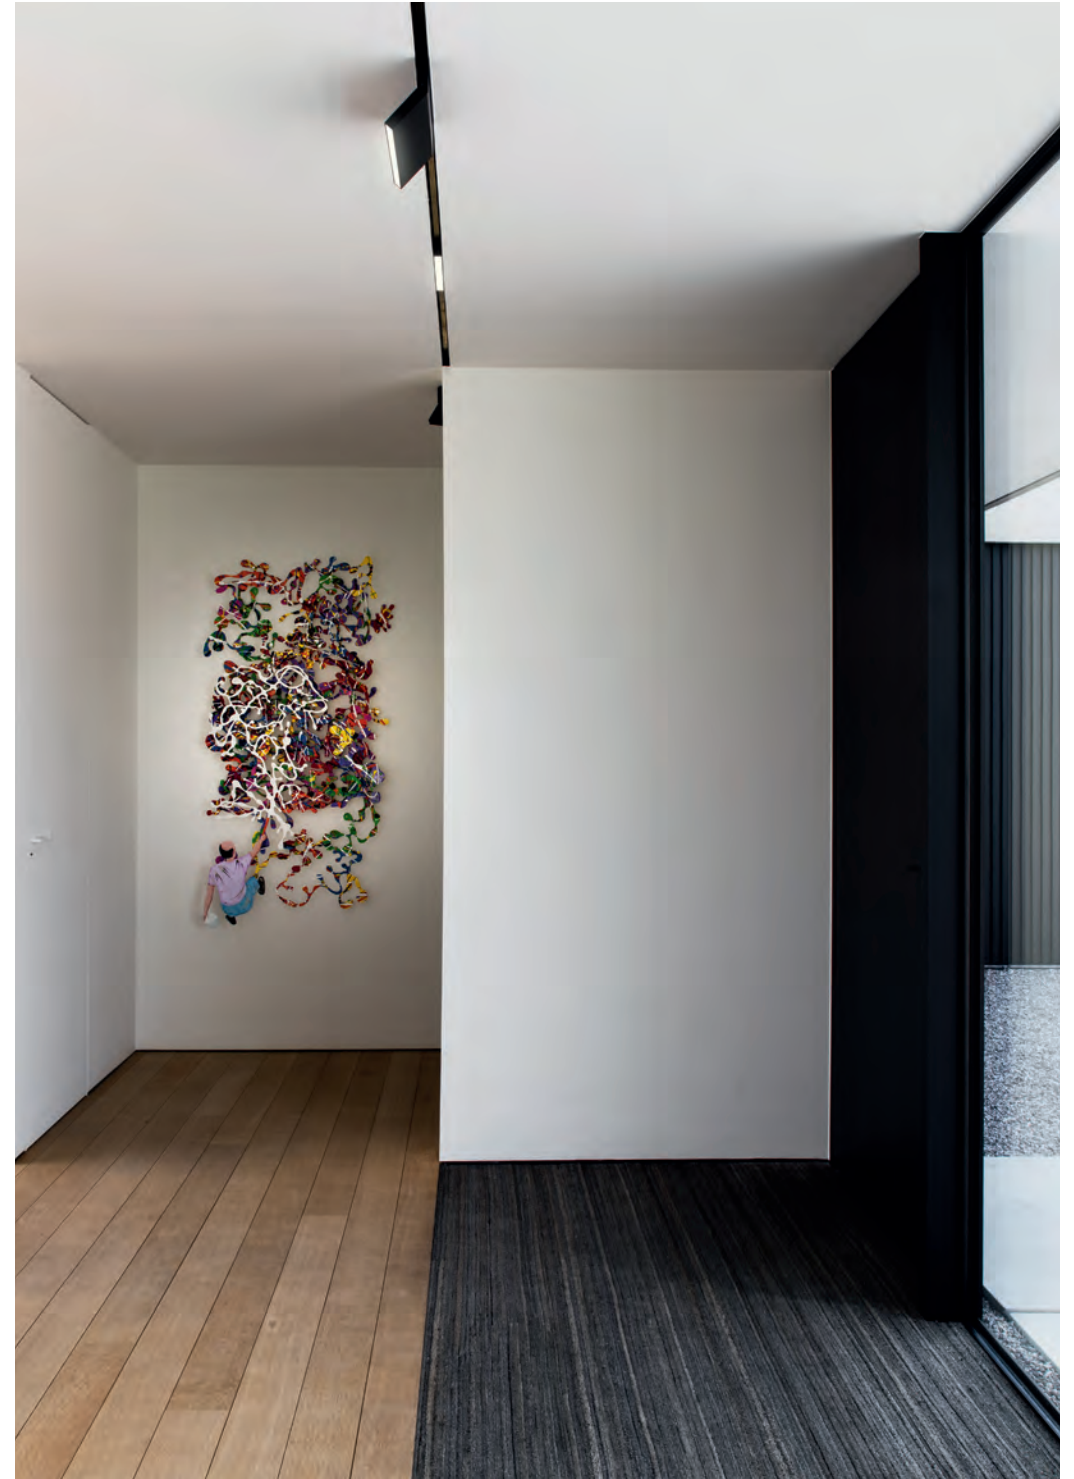

*in / villa Beverly Hills - architects: Domaen - photograph by Paul Vu