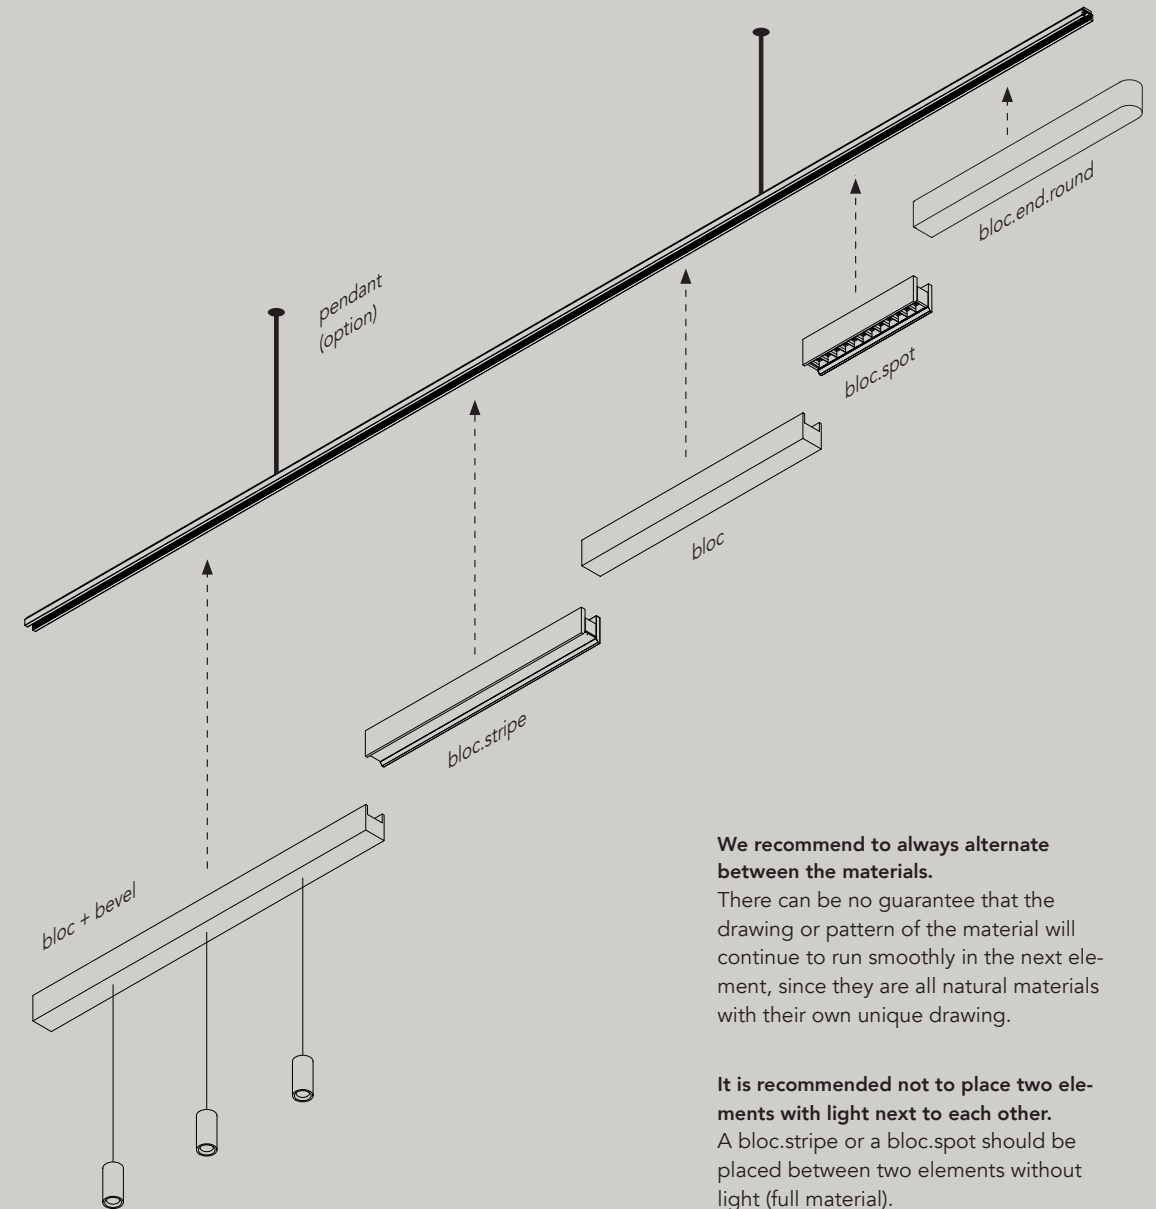

Accessories

- 20252.0000 bloc track pendant 2 m steel cable suspension (incl. elec. cable)
- 20253.0000 bloc track pendant 2 m steel cable suspension (1 per meter)
- 20254.0000 bloc track pendant 2 m bar suspension (incl. elec. cable)
- 20255.0000 bloc track pendant 2 m bar suspension (1 per meter)