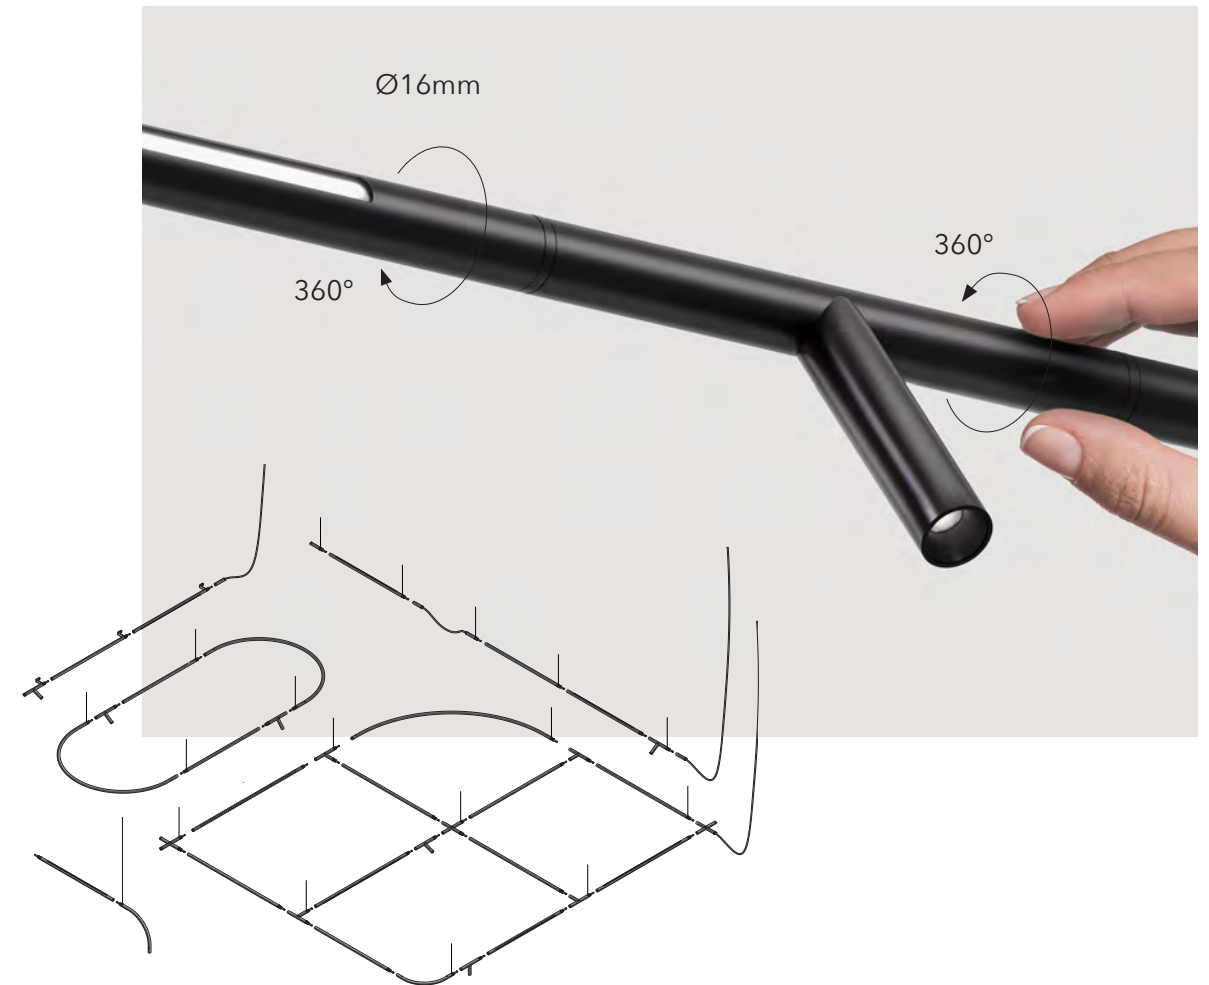

# What's new

°plug

Already double award winner, our recently launched new collection finds its history in the mining past of the city of Genk, where Eden Design's headquarter is located.

We present a modular, minimalistic light line, based on the famous jack plug. With a 16mm diameter, the effect in your interior is extraordinary.