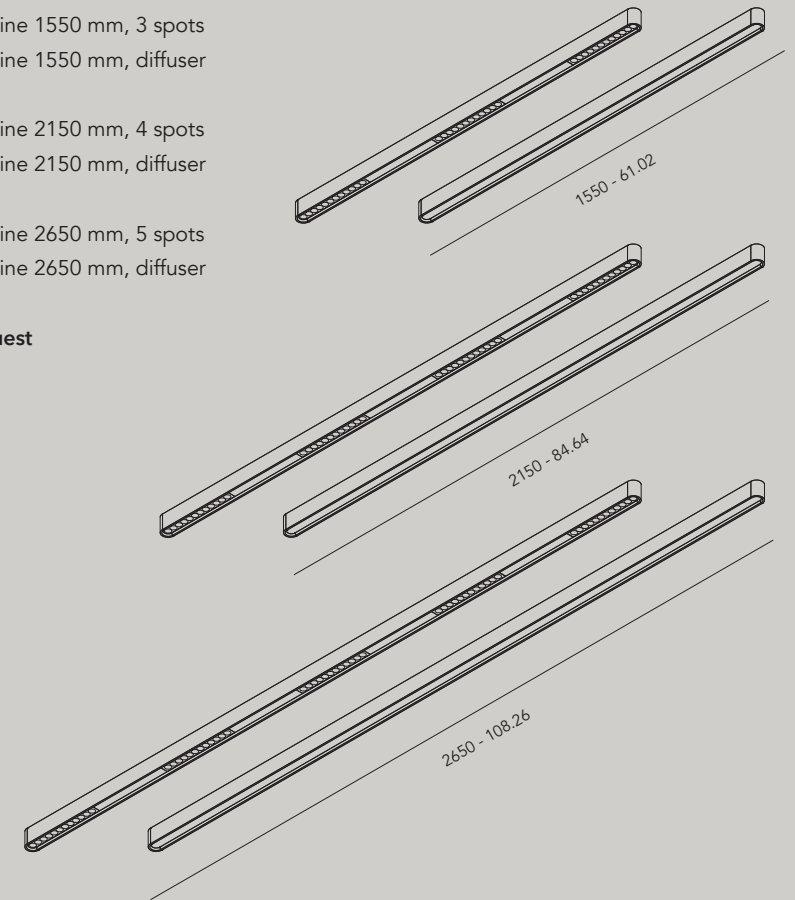

Custom configuration on simple request

1. **AA Finish**
2. 01 black
   - 02 white
   - 00 color custom
   - 21 black alu brushed
   - 22 natural alu brushed
   - 23 brass alu brushed
   - 25 bronze alu brushed
   - 26 dark bronze alu brushed

1. **00 Suspension**
2. 00 surface
   - 01 pendant

1. **BBBB Light**
2. 9527 cri >95, 2700K
   - 9530 cri >95, 3000K
   - 9540 cri >95, 4000K - on request

1. **CCC Down Light**

001	frosted ice diffuser	measurement in process
002	microprism diffuser	measurement in process
200	20 deg spots	1090lm - 5650cd/spot
300	30 deg spots	1055lm - 3310cd/spot
600	60 deg spots	1090lm - 1200cd/spot

1. **DD Dimming**
2. ND no dimming
   - DA dali (0/1-10V, switchDIM, Casambi through interface)

1. **EE Up Light**
2. 001 none
   - 002 uplight (same color light as downlight)

Values for 3000K. Color temperature influences the lumen output.
Download complete photometric data on our website.