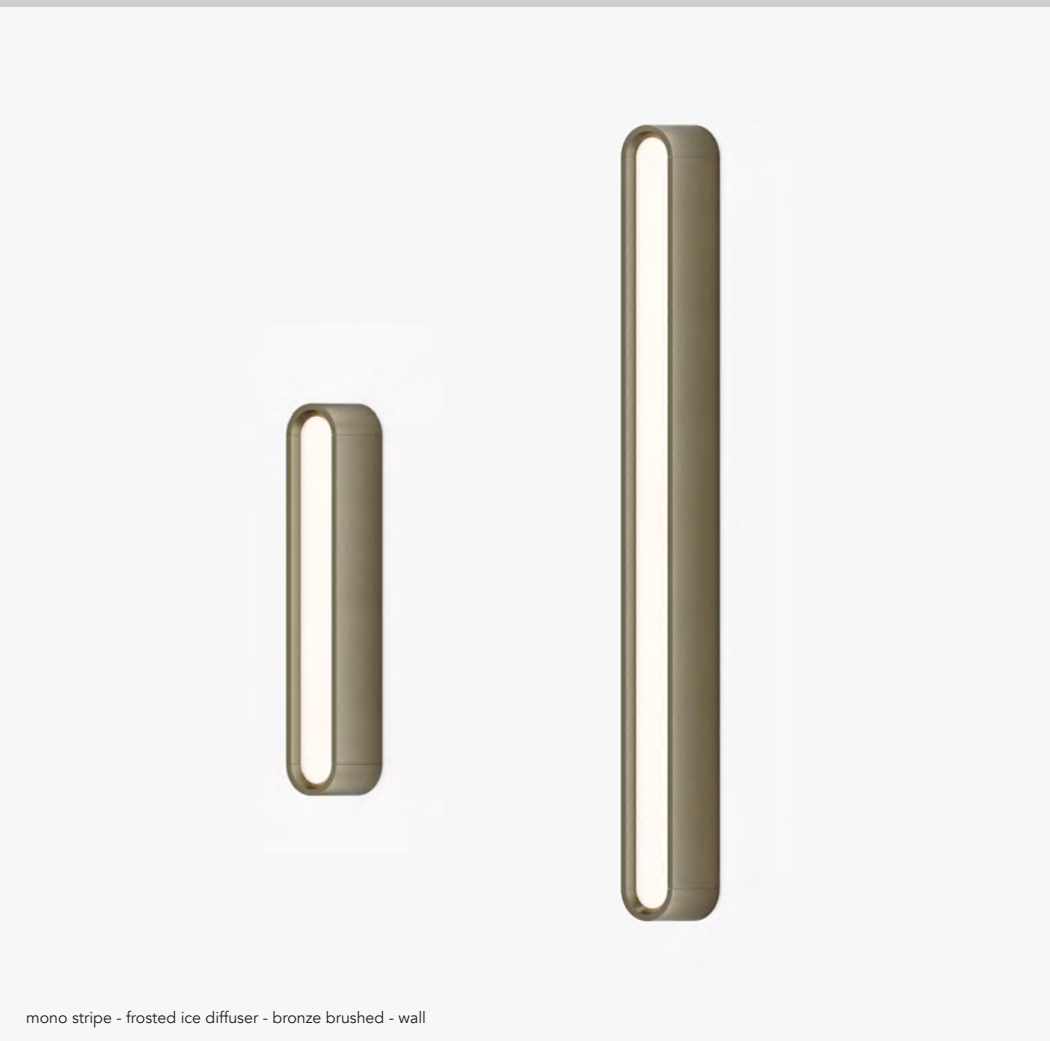

mono stripe - frosted ice diffuser - bronze brushed - wall