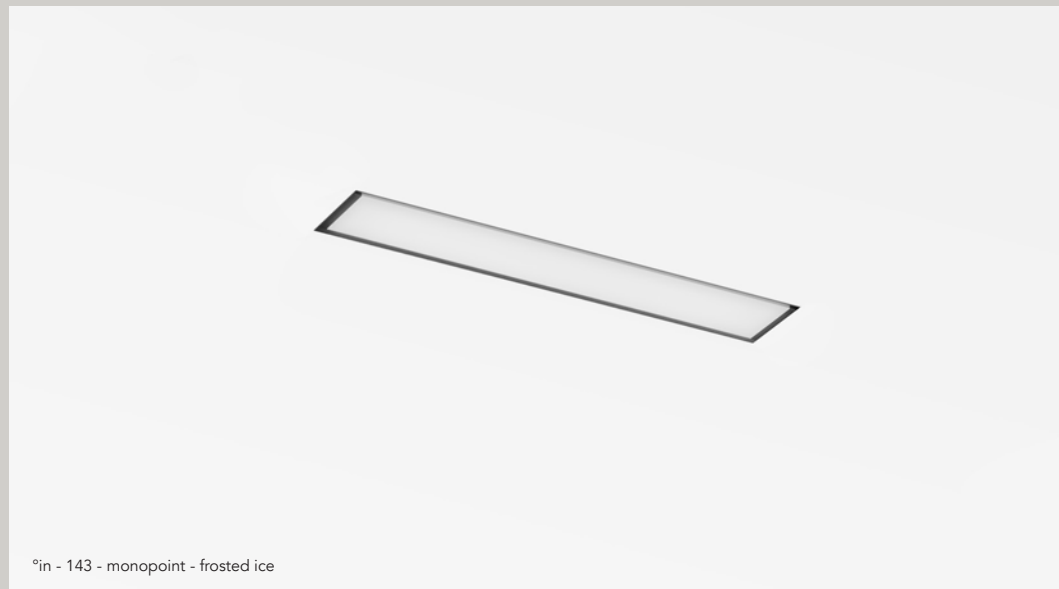

length (mm)	beam °	color K	CRI ra	candela cd	lumen lm	power W	efficacy lm/W	glare UGR
frosted ice								
143	106	3000	95	125	342,5	4,1	84	<30
286	106	3000	95	250	685	8,2	84	<30
572	106	3000	95	500	1370	16,4	84	<30
858	106	3000	95	750	2055	24,6	84	<30
1144	106	3000	95	1000	2740	32,8	84	<30
microprism								
143	90	3000	95	200	425	4,1	104	<30
286	90	3000	95	400	850	8,2	104	<30
572	90	3000	95	800	1700	16,4	104	<30
858	90	3000	95	1200	2550	24,6	104	<30
1144	90	3000	95	1600	3400	32,8	104	<30
frosted ice high output								
143	106	3000	95	248	700	8,4	83	<31
286	106	3000	95	496	1400	16,8	83	<31
microprism high output								
143	90	3000	95	420	910	8,4	108	<31
286	90	3000	95	840	1820	16,8	108	<31
spot								
143	20	3000	>95	2210	390	6,2	63	<11
286	20	3000	>95	4350	850	13	65	<11
572	20	3000	>95	8700	1700	26	65	<11
858	20	3000	>95	13050	2550	39	65	<11
1144	20	3000	>95	17400	3400	52	65	<11
143	35	3000	>95	890	400	6,2	65	<15
286	35	3000	>95	2040	880	13	68	<15
572	35	3000	>95	4080	1760	26	68	<15
858	35	3000	>95	6120	2640	39	68	<15
1144	35	3000	>95	8160	3520	52	68	<15
143	60	3000	>95	510	340	6,2	55	<16
286	60	3000	>95	790	750	13	58	<16
572	60	3000	>95	1580	1500	26	58	<16
858	60	3000	>95	2370	2250	39	58	<16
1144	60	3000	>95	3160	3000	52	58	<16
spot high output								
143	20	3000	>95	3100	595	9	66	<11
286	20	3000	>95	6200	1190	18	66	<11
143	35	3000	>95	1420	550	9	61	<15
286	35	3000	>95	2840	1100	18	61	<15
143	60	3000	>95	735	550	9	61	<16
286	60	3000	>95	1470	1100	18	61	<16

Order Code

- 10701.AA00.BBBB.CCC.DD in 143 mm
- 10702.AA00.BBBB.CCC.DD in 143 mm high output
- 10703.AA00.BBBB.CCC.DD in 143 mm monopoint
- 10704.AA00.BBBB.CCC.DD in 143 mm monopoint high output
- 10711.AA00.BBBB.CCC.DD in 286 mm
- 10712.AA00.BBBB.CCC.DD in 286 mm high output
- 10713.AA00.BBBB.CCC.DD in 286 mm monopoint
- 10714.AA00.BBBB.CCC.DD in 286 mm monopoint high output
- 10721.AA00.BBBB.CCC.DD in 572 mm
- 10723.AA00.BBBB.CCC.DD in 572 mm monopoint
- 10731.AA00.BBBB.CCC.DD in 858 mm
- 10741.AA00.BBBB.CCC.DD in 1144 mm

Other lengths on request (a multiple of 286 mm)

AA Finish

- 01 black
- 02 white

BBBB Light

- 9527 cri >95, 2700K
- 9530 cri >95, 3000K
- 9540 cri >95, 4000K - on request
- 90TW cri >90, tunable white - on request only for frosted ice & microprism

CCC Optic

- 001 frosted ice
- 002 microprism
- 205 20° **black glossy** louvre
- 355 35° black glossy louvre
- 605 60° black glossy louvre
- 206 20° **black matt** louvre
- 356 35° black matt louvre
- 606 60° black matt louvre
- 207 20° **white matt** louvre
- 357 35° white matt louvre
- 607 60° white matt louvre

DD Dimming

- ND no dimming
- DA dali (0/1-10V, switchDIM, Casambi through interface)
- CA casambi control

Accessories

- 10108 line S plasterkit in 143 mm
- 10109 line S plasterkit in 286 mm
- 10110 line S plasterkit in 572 mm