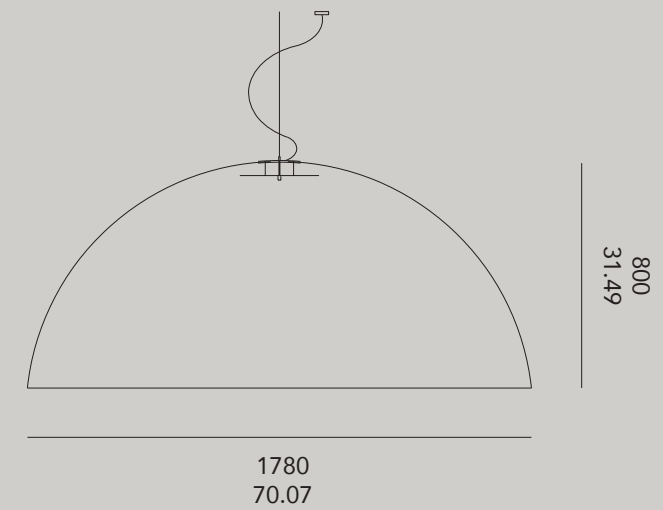

*sphere large / b&b moka & vanille, Heusden-Zolder - moka-projects

°sphere large 178

SPH.L.127.000	1 x E27 socket - excl lamp
SPH.L.227.000	2 x E27 socket - excl lamps
SPH.L.327.000	3 x E27 socket - excl lamps
SPH.L.427.000	4 x E27 socket - excl lamps
SPH.L.227.OPD	2 x E27 socket with pull dimmer - excl. light bulbs
SPH.L.327.OPD	3 x E27 socket with pull dimmer - excl. light bulbs
SPH.L.1LED.10V	1 x LED module 3000lm cri90+, 37,5W, dimmable (1-10V)*
SPH.L.1LED.DAL	1 x LED module 3000lm cri90+, 37,5W, dimmable (DALI)*
SPH.L.3LED.PHA	3 x LED module 3750lm cri90+, 46,5W, dimmable (phase cut)*
SPH.L.3LED.10V	3 x LED module 9000lm cri90+, 112,5W, dimmable(1-10V)*
SPH.L.3LED.DAL	3 x LED module 9000lm cri90+, 112,5W, dimmable(DALI)*
SPH.L.LEDV2.DAL	1 x LED disc 4000lm, 3000K

*2700K Warm white, 3000K on request

PLX.SPH.50 coverplate diffuser plexi 50 cm Ø

material: ABS plastic, optional RAL colors / gold leaf both inside and out - weight: 25,5 kg / 899,48 oz
included : 2 m cable, ceiling rose and suspension - 230VAC - max 250W