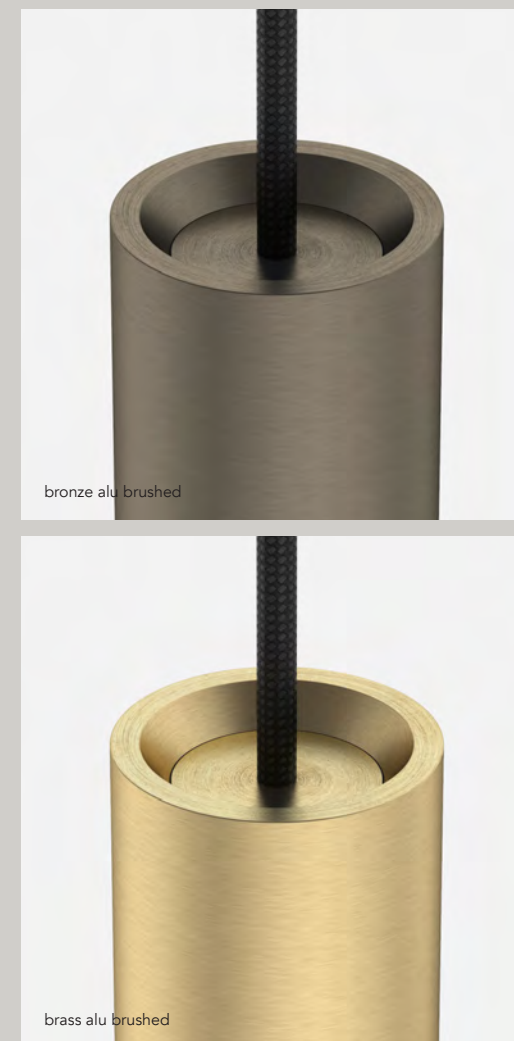

°bevel

materials aluminum / PC
weight 600gr / 1.32lb
voltage 48 Vdc
wattage 8,2 W
ugr <19
dimming DALI, 0-10V, 1-10V, switchDIM, Casambi, Google Home & Amazon Alexa*

IP20

Order Code
20500.AA00.BBBB.CCC.DD bevel
20501.AA00.BBBB.CCC.DD bevel monopoint

AA	Finish	
01	black	
02	white	
22	aluminum brushed	
23	brass alu brushed	
25	bronze alu brushed	
26	dark bronze alu brushed	
BBBB	Light	
9527	cri 95, 2700K	
9530	cri 95, 3000K	
CCC	Optic	Output*
300	30°	670lm - 1550cd
450	45°	700lm - 1070cd
600	60°	690lm - 811cd
DD	Dimming	
ND	no dimming	
DA	dali (0/1-10V, switchDIM, Casambi through interface)	
CA	casambi control	

Accessories
10150.0100 recessed ceiling rose black, Ø50 mm
10150.0200 recessed ceiling rose white, Ø50 mm

* Values for 3000K. Color temperature influences the lumen output. Download complete photometric data on our website.