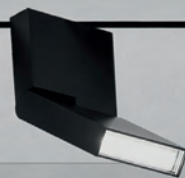

°turn

°in.small

°dot

°knick.small

°knick

°out

°in