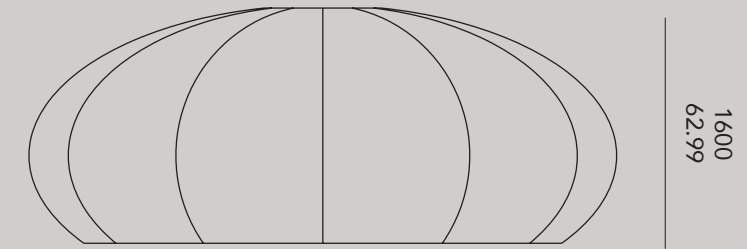

1400
62.99

3250
127.95