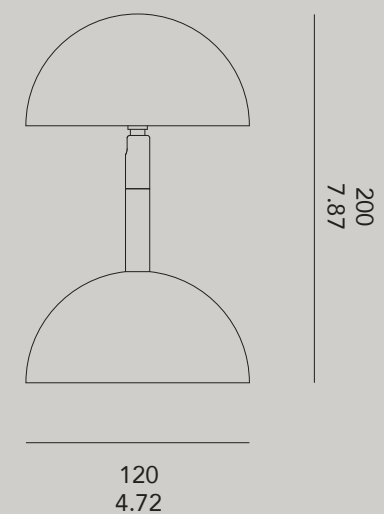

°diabolo

DBL.WH.30	white - 3000K LED
DBL.BK.30	black - 3000K LED
DBL.BRZ.30	bronze - 3000K LED
DBL.BRS.30	brass - 3000K LED
DBL.RAL.30	other RAL colors - 3000K LED
DBL.TBL.WH.30	table model - white - 3000K LED
DBL.TBL.BK.30	table model - black - 3000K LED
DBL.TBL.BRZ.30	table model - bronze - 3000K LED
DBL.TBL.BRS.30	table model - brass - 3000K LED
DBL.TBL.RAL.30	table model - other RAL colors - 3000K LED
DBL.WH.27	white - 2700K LED
DBL.BK.27	black - 2700K LED
DBL.BRZ.27	bronze - 2700K LED
DBL.BRS.27	brass - 2700K LED
DBL.RAL.27	other RAL colors - 2700K LED
DBL.TBL.WH.27	table model - white - 2700K LED
DBL.TBL.BK.27	table model - black - 2700K LED
DBL.TBL.BRZ.27	table model - bronze - 2700K LED
DBL.TBL.BRS.27	table model - brass - 2700K LED
DBL.TBL.RAL.27	table model - other RAL colors - 2700K LED

material: painted aluminum - weight: 1,2 kg / 42,3 oz - 230VAC - 5W - dimmable 1-10V