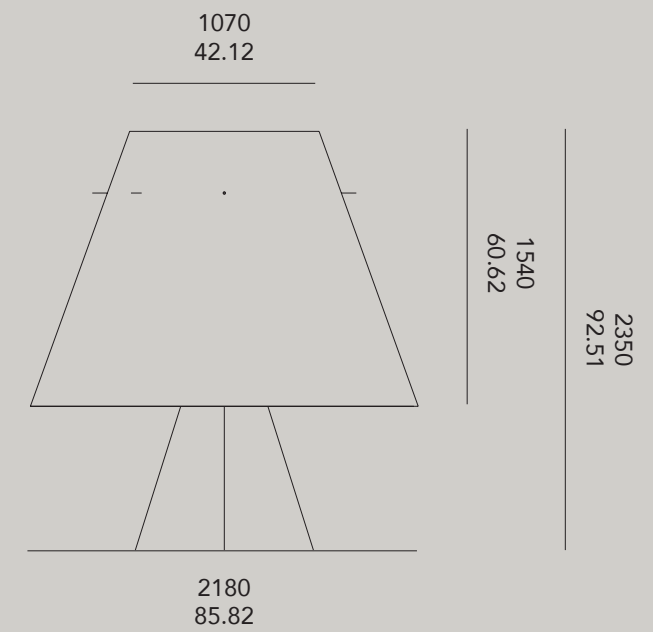

°xl(amp) floor

XL.154.127.FLR

1xE27 socket floor - excl lamp

material: polyester & steel - weight 36 kg / 1270 oz - included: 2m cable - 230VAC - max 1000W