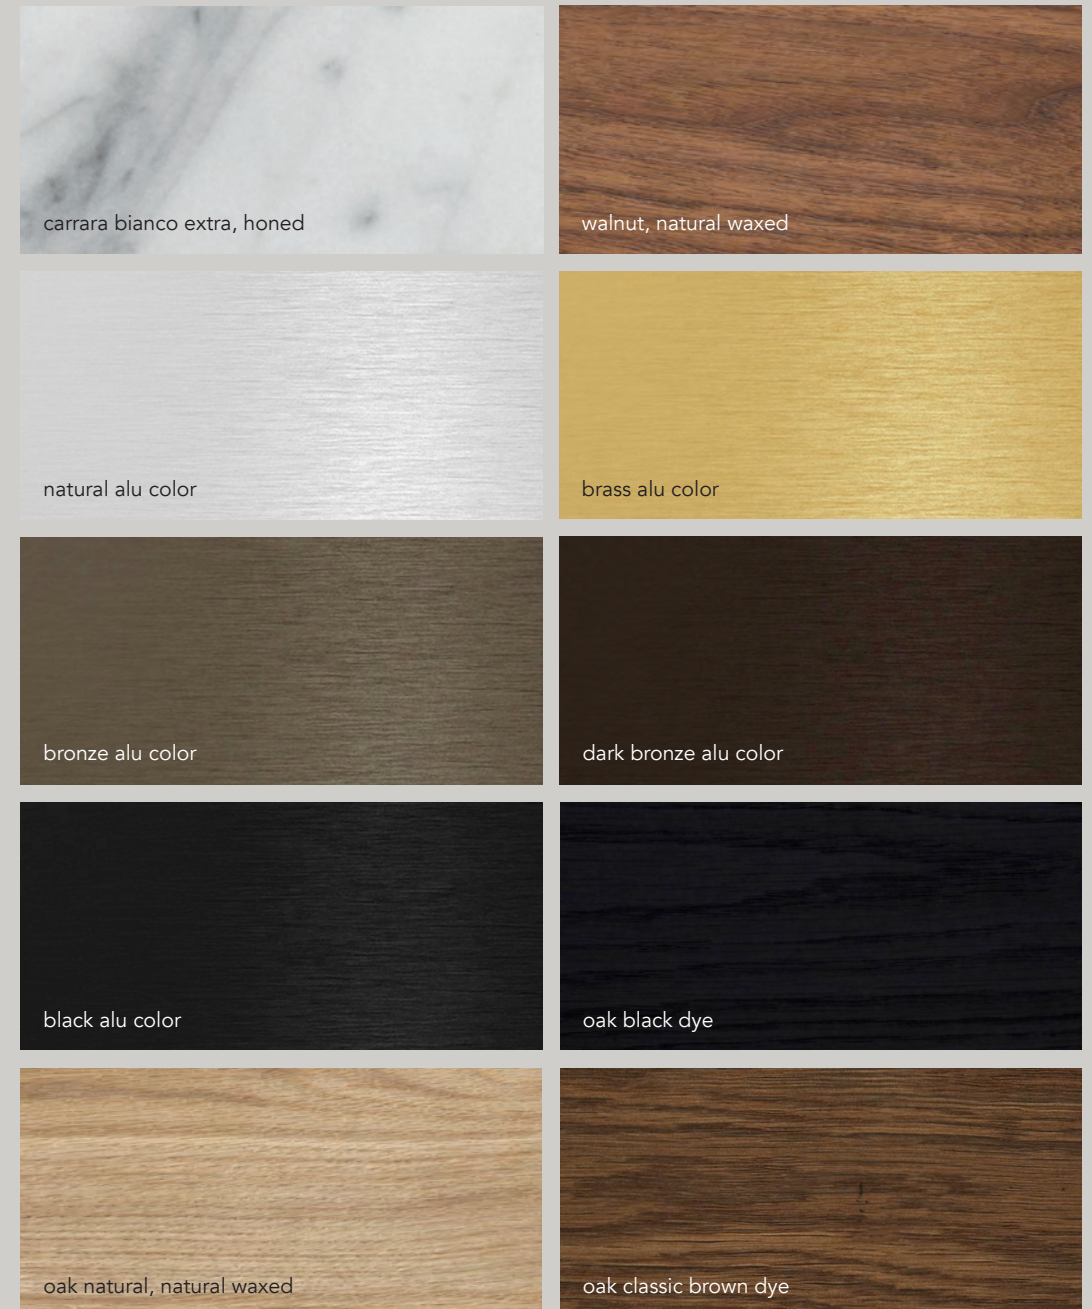

°bloc colors

scale 1/1 - Differences in colors and patterns may occur since these are natural materials.