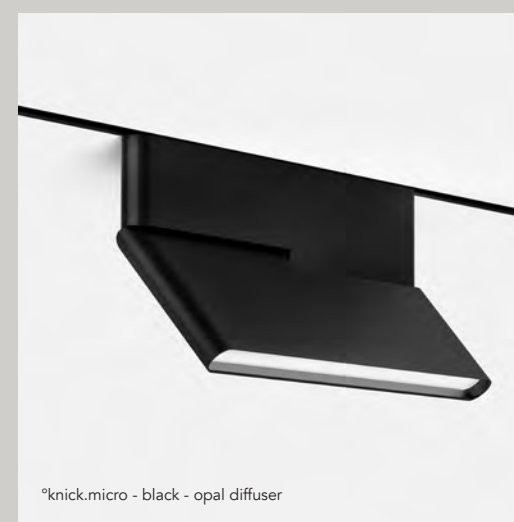

°knick.micro

materials aluminum / PC
weight 600 gr / 1,32lb
voltage 48 Vdc
wattage 10W
dimming DALI, 0-10V, 1-10V, switchDIM, Casambi, Google Home & Amazon Alexa

IP20 CE ENEC

Order Code

30501.AA00.BBBB.CCC.DD knick for line.m1
30505.AA00.BBBB.CCC.DD knick for line.m5&6

AA	Finish
01	black
02	white
22	aluminum brushed
23	brass alu brushed
25	bronze alu brushed
26	dark bronze alu brushed

BBBB	Light
9527	cri >95, 2700K
9530	cri >95, 3000K

CCC	Optic	Output*
001	opal diffuser	675 lm - 378 cd
106	10° matt black reflector	730 lm - 5515 cd
206	20° matt black reflector	776 lm - 3825 cd
306	30° matt black reflector	653 lm - 1741 cd
606	60° matt black reflector	697 lm - 689 cd

DD	Dimming
ND	no dimming
DA	dali (0/1-10V, switchDIM, Casambi through interface)

* Values for 3000K. Color temperature influences the lumen output. Download complete photometric data on our website.