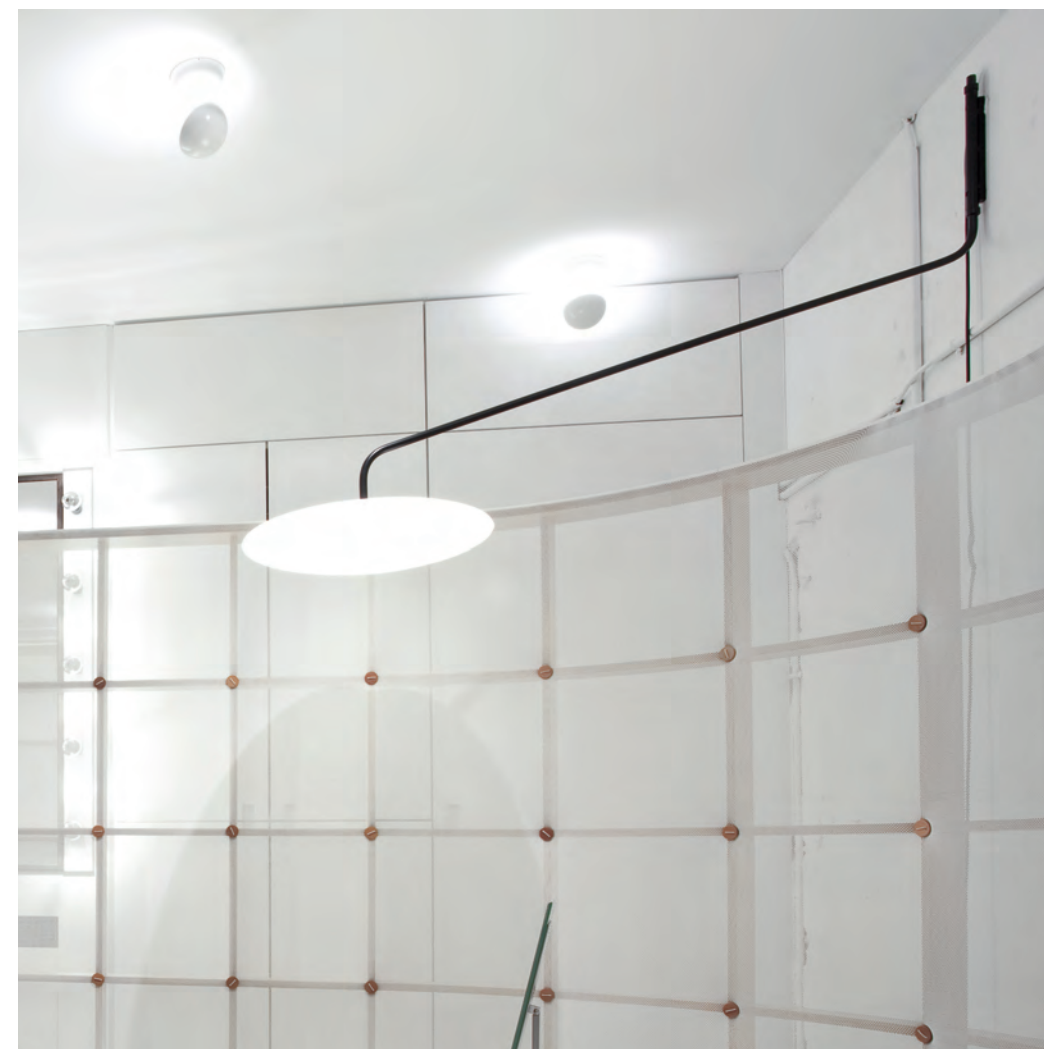

°fool moon wall 1 / Christian Puglisi's restaurant BÆST, Copenhagen - architect Fobsi Studio