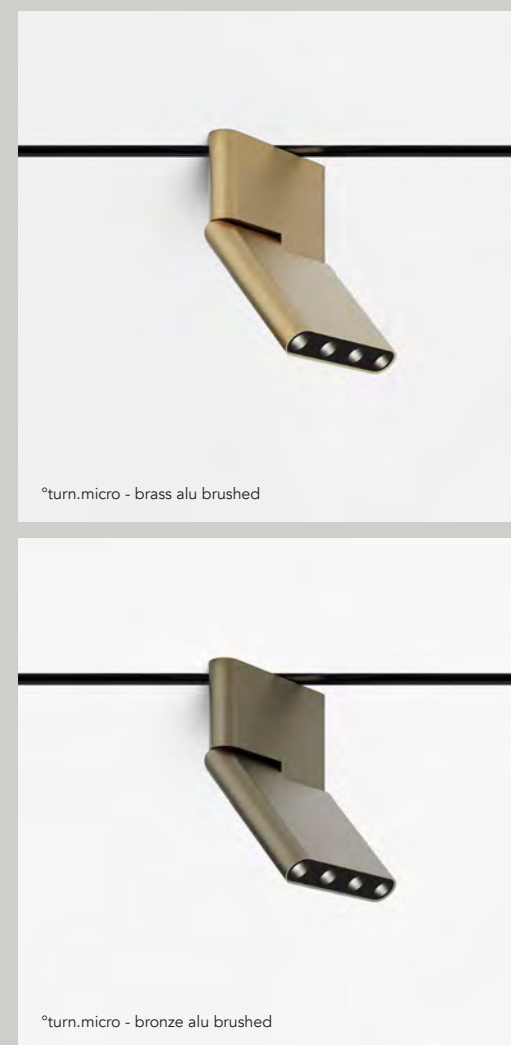

IP20 CE ENEC