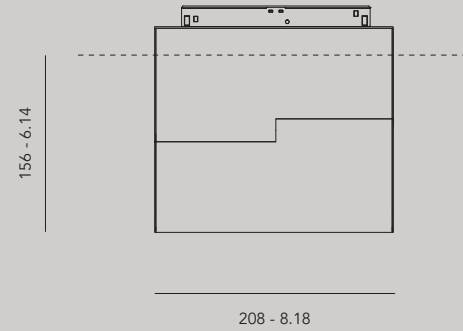

# °knick medium

materials aluminum / PC  
 weight 718 gr / 1.58 lb  
 voltage 48 Vdc  
 wattage 19W  
 dimming DALI, 0-10V, 1-10V, switchDIM, Casambi, Google Home & Amazon Alexa

IP20 

**Order Code**  
 10510.AA00.BBBB.CCC.DD knick medium  
 10513.AA00.BBBB.CCC.DD knick medium monopoint