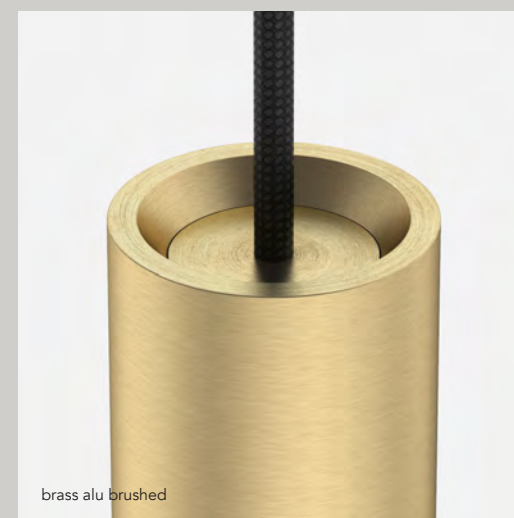

°bloc.bevel

materials aluminum / PC
weight 600gr / 1.32lb
voltage 48 Vdc
wattage 8,2 W
ugr <19
dimming DALI, 0-10V, 1-10V, switchDIM, Casambi, Google Home & Amazon Alexa*

IP20

Order Code
20500.AA00.BBBB.CCC.DD bevel
20501.AA00.BBBB.CCC.DD bevel monopoint
°bevel must always be accompanied with a °bloc (see page 126)
max. 1 °bevel on bloc.300
max. 2 °bevel on bloc.600
max. 3 °bevel on bloc.900

AA	Finish	
01	black	
02	white	
22	aluminum brushed	
23	brass alu brushed	
25	bronze alu brushed	
26	dark bronze alu brushed	
BBBB	Light	
9527	cri 95, 2700K	
9530	cri 95, 3000K	
CCC	Optic	Output*
300	30°	670lm - 1550cd
450	45°	700lm - 1070cd
600	60°	690lm - 811cd
DD	Dimming	
ND	no dimming	
DA	dali (0/1-10V, switchDIM, Casambi through interface)	

Accessories
10150.0100 recessed ceiling rose black, Ø50 mm
10150.0200 recessed ceiling rose white, Ø50 mm

* Values for 3000K. Color temperature influences the lumen output. Download complete photometric data on our website.