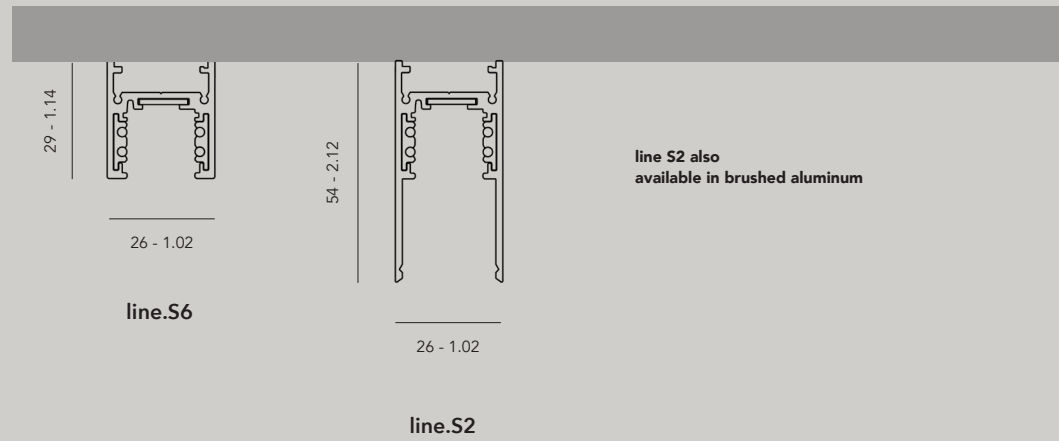

line.s

Surface mount