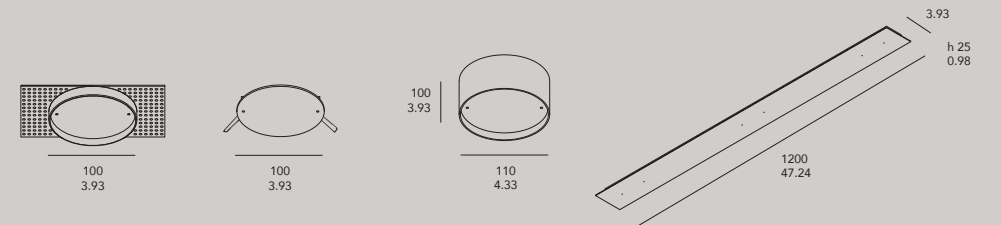

°led on fire

LOF led on fire, 2700K, 200lm

Accessories

- **LOF.ROS.T** ceiling rose round Trimless
- **LOF.ROS.R** ceiling rose round Recessed
- **LOF.ROS.S** ceiling rose round Surface mount, single piece
- **LOF.ROS.S3** ceiling rose rectangle Surface mount, three pieces
- **LOF.RC** replacement wax candle