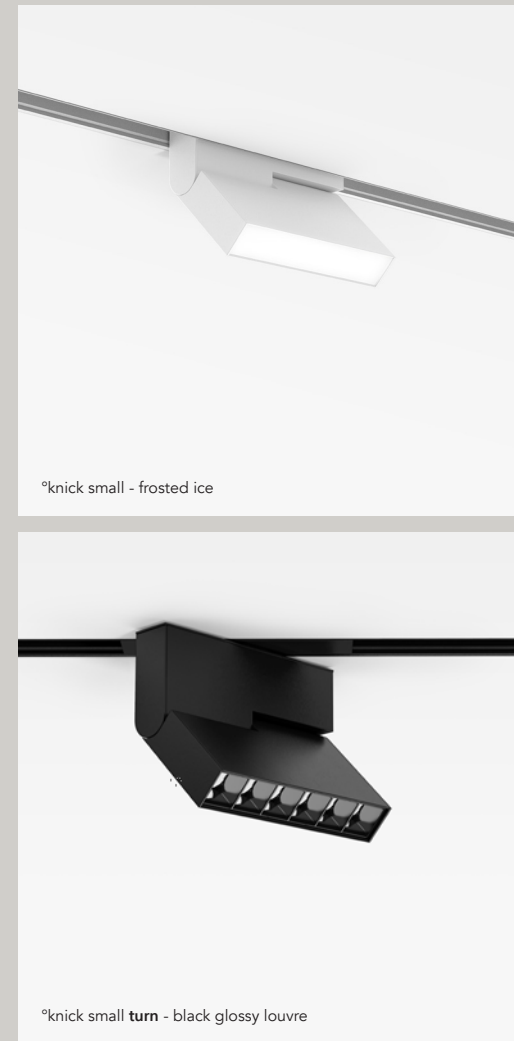

# knick small

materials aluminum / PC  
 weight 260gr / 0.57lb  
 voltage 48 Vdc  
 wattage 9,6 W  
 ugr louvre <19  
 dimming DALI, 0-10V, 1-10V, switchDIM, Casambi, Google Home & Amazon Alexa\*

IP20 CE ENEC