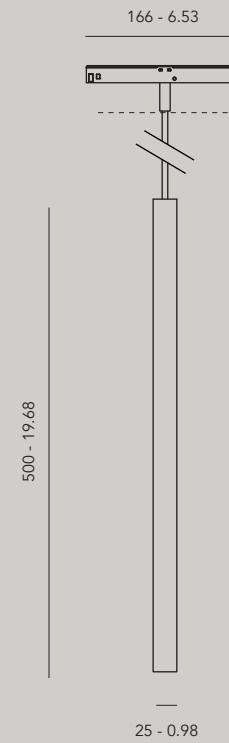

°tubu long

materials aluminum coated or chrome / PC
weight 450gr / 0.99lb
voltage 48 Vdc
wattage 2,5 W
ugr <19
dimming DALI, 0-10V, 1-10V, switchDIM, Casambi, Google Home & Amazon Alexa*

IP20

Order Code

11600.AA00.BBBB.CCC.DD tubu long
11603.AA00.BBBB.CCC.DD tubu long monopoint

AA	Finish	
01	black	
02	white	
22	aluminum brushed	
23	brass alu brushed	
25	bronze alu brushed	
26	dark bronze alu brushed	
BBBB	Light	
9027	cri >90, 2700K	
9030	cri >90, 3000K	
CCC	Optic	Output*
100	10°	170lm - 2000cd
DD	Dimming	
ND	no dimming	
DA	dali (0/1-10V, switchDIM, Casambi through interface)	
CA	casambi control	

Accessories

10150.0100 recessed ceiling rose black, Ø50 mm
10150.0200 recessed ceiling rose white, Ø50 mm

* Values for 3000K. Color temperature influences the lumen output. Download complete photometric data on our website.