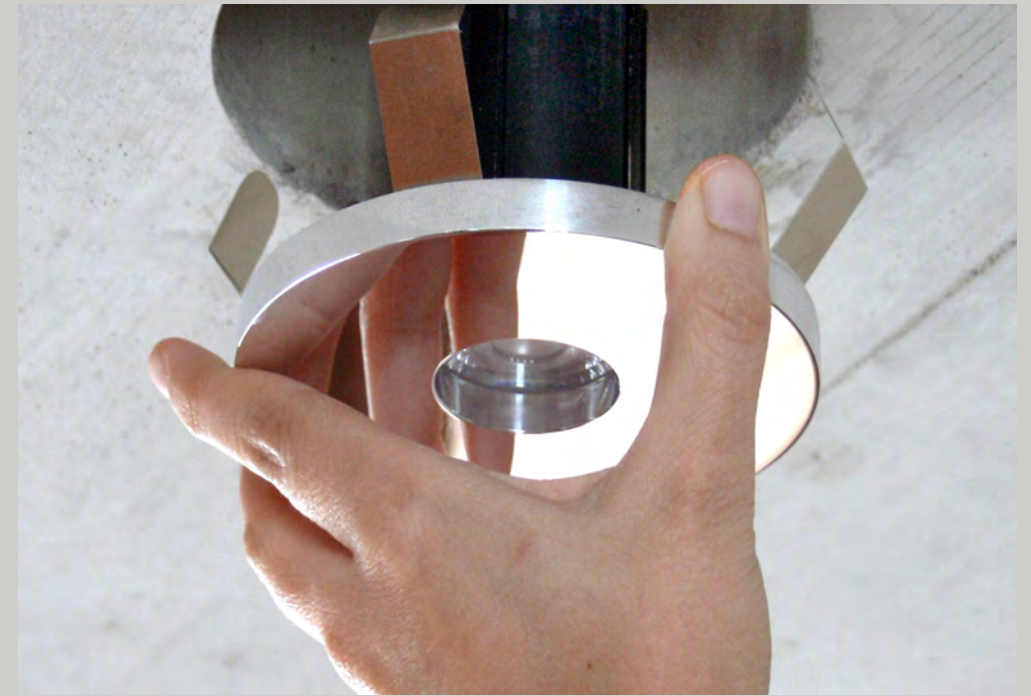

Design by rubens-frederix architects & etre moderne

Scheme ventilation

Easy installation

Smaller disc (105 mm) to use with ventilation system / mold has diameter of 135 mm