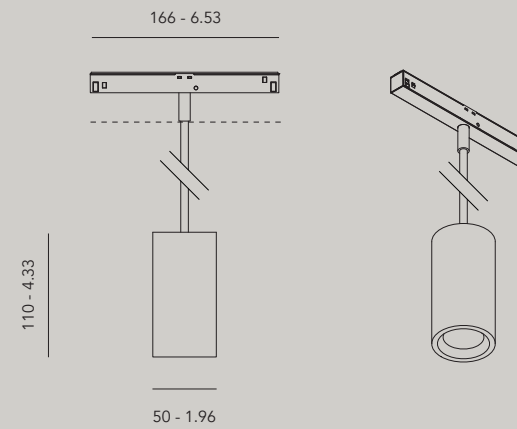

°bevel

materials aluminum / PC
weight 600gr / 1.32lb
voltage 48 Vdc
wattage 8,2 W
ugr <19
dimming DALI, 0-10V, 1-10V, switchDIM, Casambi, Google Home & Amazon Alexa*

IP20

Order Code
20500.AA00.BBBB.CCC.DD bevel
20501.AA00.BBBB.CCC.DD bevel monopoint

AA	Finish	
01	black	
02	white	
22	aluminum brushed	
23	brass alu brushed	
25	bronze alu brushed	
26	dark bronze alu brushed	
BBBB	Light	
9527	cri 95, 2700K	
9530	cri 95, 3000K	
CCC	Optic	Output*
300	30°	670lm - 1550cd
450	45°	700lm - 1070cd
600	60°	690lm - 811cd
DD	Dimming	
ND	no dimming	
DA	dali (0/1-10V, switchDIM, Casambi through interface)	
CA	casambi control	

Accessories
10150.0100 recessed ceiling rose black, Ø50 mm
10150.0200 recessed ceiling rose white, Ø50 mm

* Values for 3000K. Color temperature influences the lumen output. Download complete photometric data on our website.