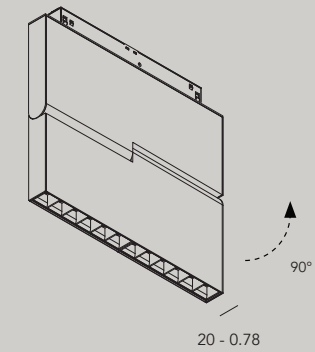

# °knick medium

materials aluminum / PC  
 weight 718 gr / 1.58 lb  
 voltage 48 Vdc  
 wattage 19W  
 dimming DALI, 0-10V, 1-10V, switchDIM, Casambi, Google Home & Amazon Alexa

IP20 

**Order Code**  
 10510.AA00.BBBB.CCC.DD knick medium  
 10513.AA00.BBBB.CCC.DD knick medium monopoint