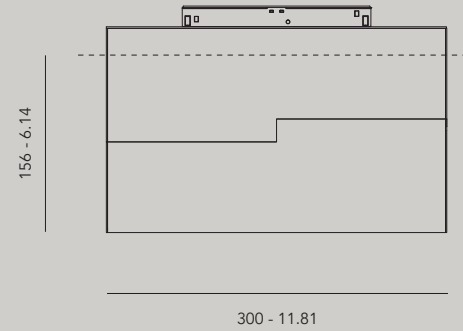

# knick

materials aluminum / PC  
 weight 1070gr / 2.35-lb  
 voltage 48 Vdc  
 wattage 8,2W - 16,8W (high output)  
 dimming DALI, 0-10V, 1-10V, switchDIM, Casambi, Google Home & Amazon Alexa\*

IP20 

\*knick - frosted ice