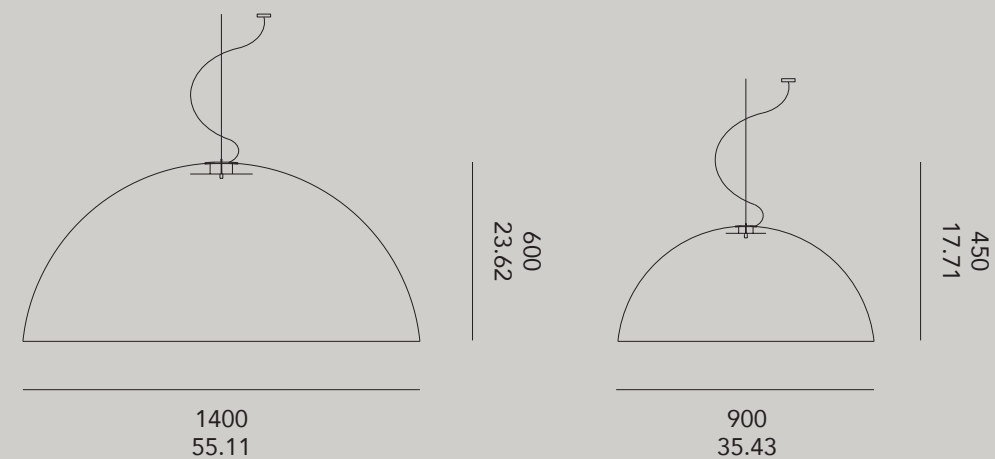

°sphere medium 140

°sphere small 90

SPH.M.127.000	SPH.S.127.000	1 x E27 socket - excl lamp
SPH.M.227.000	SPH.S.227.000	2 x E27 socket - excl lamps
SPH.M.327.000	SPH.S.327.000	3 x E27 socket - excl lamps
SPH.M.427.000	SPH.S.427.000	4 x E27 socket - excl lamps
SPH.M.227.0PD	SPH.S.227.0PD	2 x E27 socket with pull dimmer - excl. light bulbs
SPH.M.327.0PD	SPH.S.327.0PD	3 x E27 socket with pull dimmer - excl. light bulbs
SPH.M.1LED.PHA	SPH.S.1LED.PHA	1 x LED module 1250lm cri90+, 15,5W, dimmable 2700K warm white*
	SPH.S.1LED.10V	
	SPH.S.1LED.DAL	
SPH.M.1LED.10V		1 x LED module 3000lm cri90+, 37,5W, 2700K warm white*, dimmable
SPH.M.1LED.DAL		3 x LED module 3750lm cri90+, 46,5W, 2700K warm white*, dimmable
SPH.M.3LED.PHA		
SPH.M.3LED.10V		3 x LED module 9000lm cri90+, 112,5W, 2700K warm white*, dimmable
SPH.M.3LED.DAL		
SPH.M.LEDV2.DAL		1 x LED disc 4000lm + coverplate, 3000K
		*3000K on request
PLX.SPH.35		coverplate plexi 35 cm Ø
PLX.SPH.50		coverplate plexi 50 cm Ø

material: ABS plastic, optional RAL colors / gold leaf both inside and out - weight M: 13,5 kg - 476 oz - weight S: 5 kg - 176 oz
included: 2 m cable, ceiling rose and suspension - 230VAC - sphere small: max 100W - sphere medium: max 150W