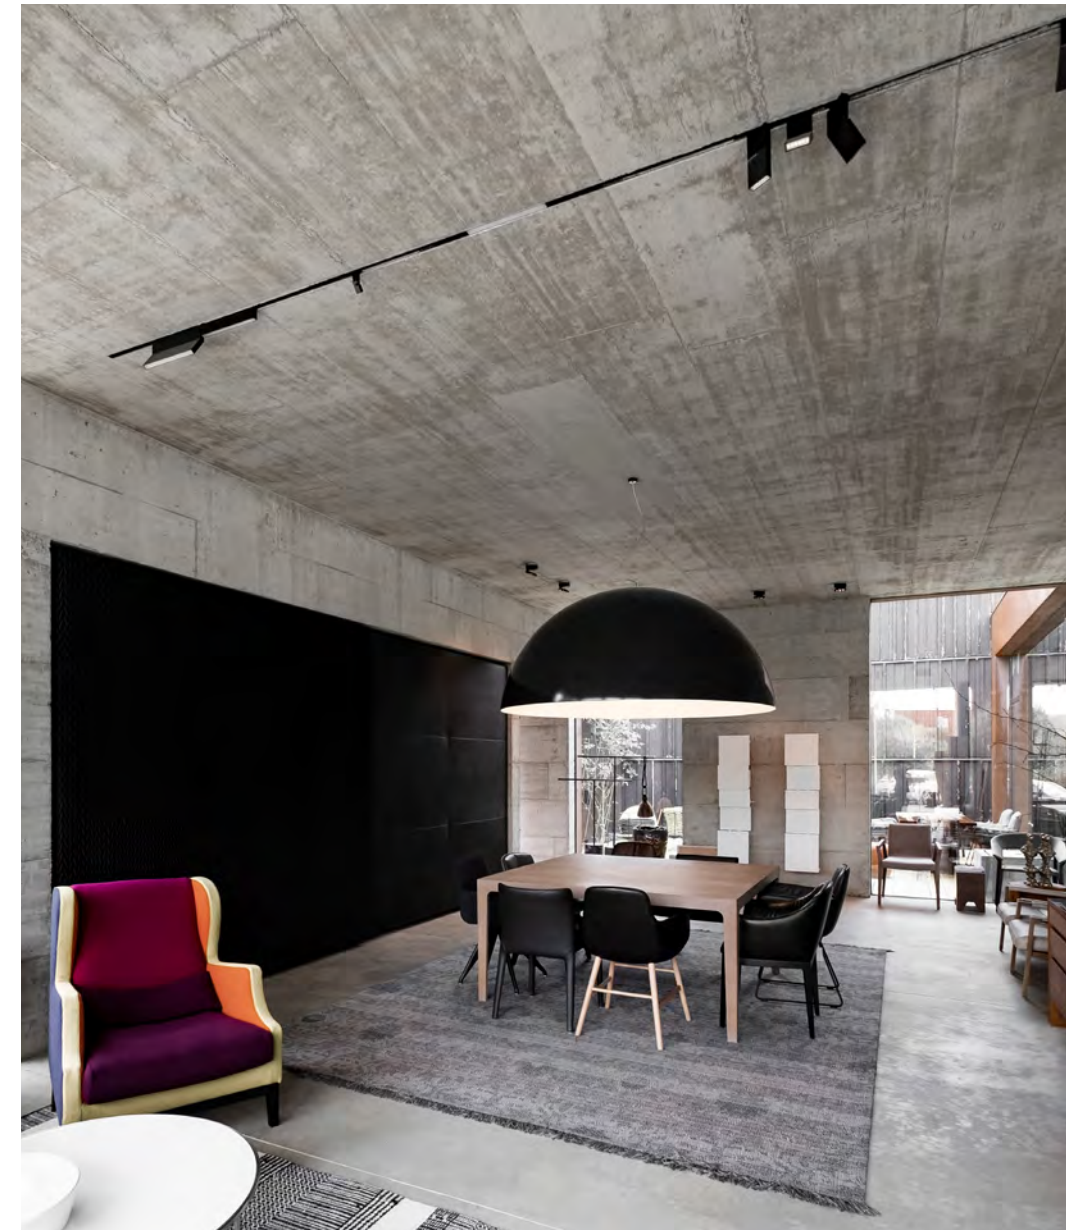

\*turn / galerie Kamel Mennour, Paris - architect Pierre Yovanovitch - lighting design Dominique Liners (ETOILES)  
 photograph by Jean-François Jaussaud - Luxproductions

\*knick / Industrial loft, Russia - architect Denis Krasikov, Cartelle Design