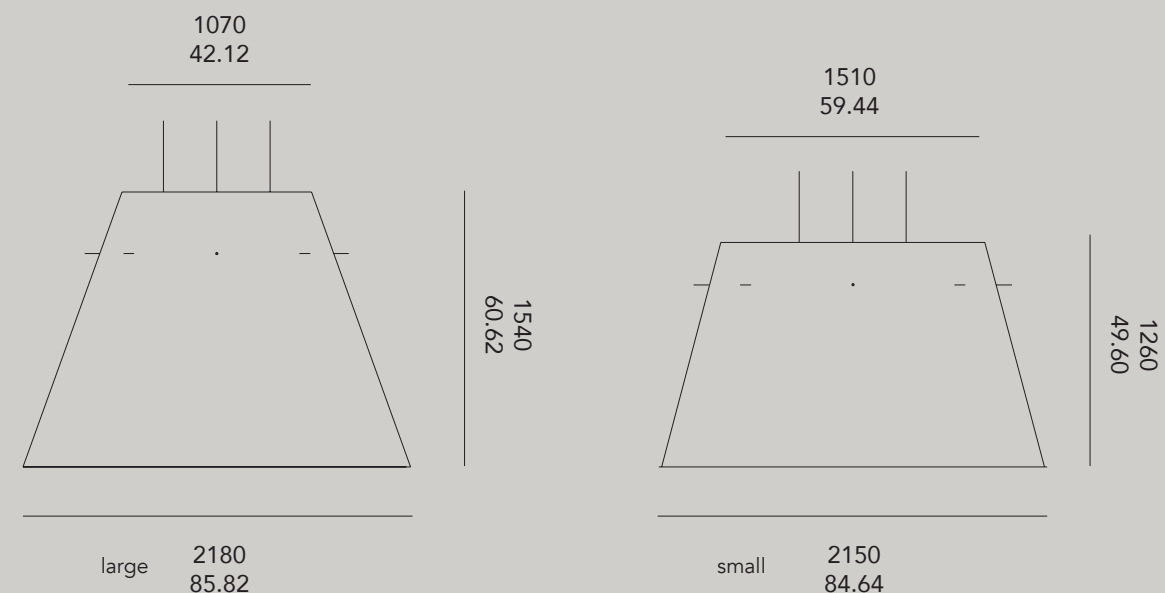

°xl(amp) large

XL.154.000	Xlamp h154 - 1 x E27 - excl lamp
XL.154.RGB.M	Xlamp h154 - 1 x E27 socket + RGB LED Master with remote control - excl lamp
XL.154.RGB.S	Xlamp h154 - 1 x E27 socket + RGB LED slave - excl lamp
XL.154.RGB.DMX	Xlamp h154 - 1 x E27 socket + RGB LED DMX controllable - excl lamp
XL.154.RGB.DAL	Xlamp h154 - 1 x E27 socket + RGB LED DALI controllable - excl lamp

°xl(amp) small

XL.126.000	Xlamp h126 - 1 x E27 - excl lamp
XL.126.RGB.M	Xlamp h126 - 1 x E27 socket + RGB LED Master with remote control - excl lamp
XL.126.RGB.S	Xlamp h126 - 1 x E27 socket + RGB LED slave - excl lamp
XL.126.RGB.DMX	Xlamp h126 - 1 x E27 socket + RGB LED DMX controllable - excl lamp
XL.126.RGB.DAL	Xlamp h126 - 1 x E27 socket + RGB LED DALI controllable - excl lamp

material: polyester - weight: max 34kg / 1.200oz - included: 2m cable, ceiling rose, 3 suspension elements - 230VAC - max 1000W