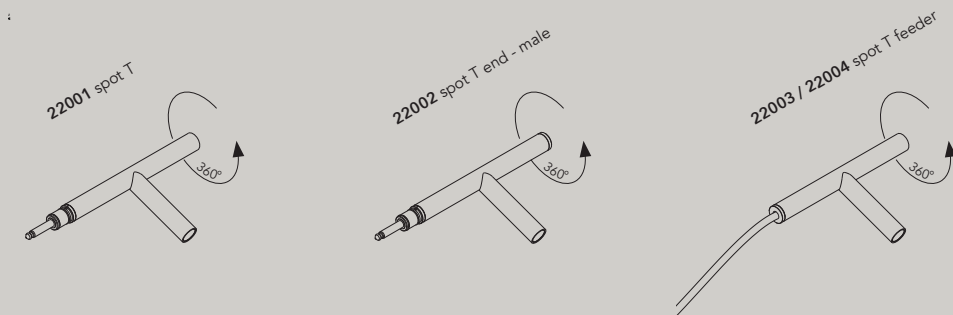

# Wall mounted

wall & pending configuration (Brewery de Es, Jeuris-Jordens)

Ceiling mount with long brackets 100mm

Presentation °plug - Henry van de Velde Award - winner '23

L - configuration (Brewery de Es, Jeuris-Jordens)

## Order Code

22001.AA00.BBBB.CCC.DD spot T  
 22002.AA00.BBBB.CCC.DD spot T end - male  
 22003.AA00.BBBB.CCC.DD spot T feeder - female with cable 2m  
 22004.AA00.BBBB.CCC.DD spot T feeder - female with cable 6m