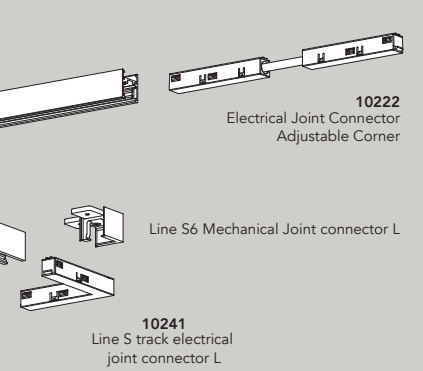

# LINE.S6

10272  
Mechanical  
Connector  
Straight