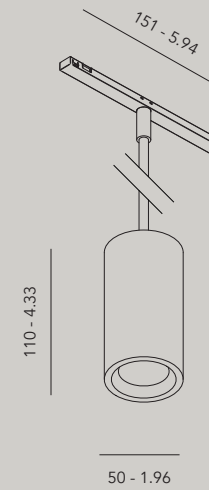

°bevel

materials aluminum / PC
weight 600gr / 1.32lb
voltage 48 Vdc
wattage 8,2 W
ugr <19
dimming DALI, 0-10V, 1-10V, switchDIM, Casambi, Google Home & Amazon Alexa