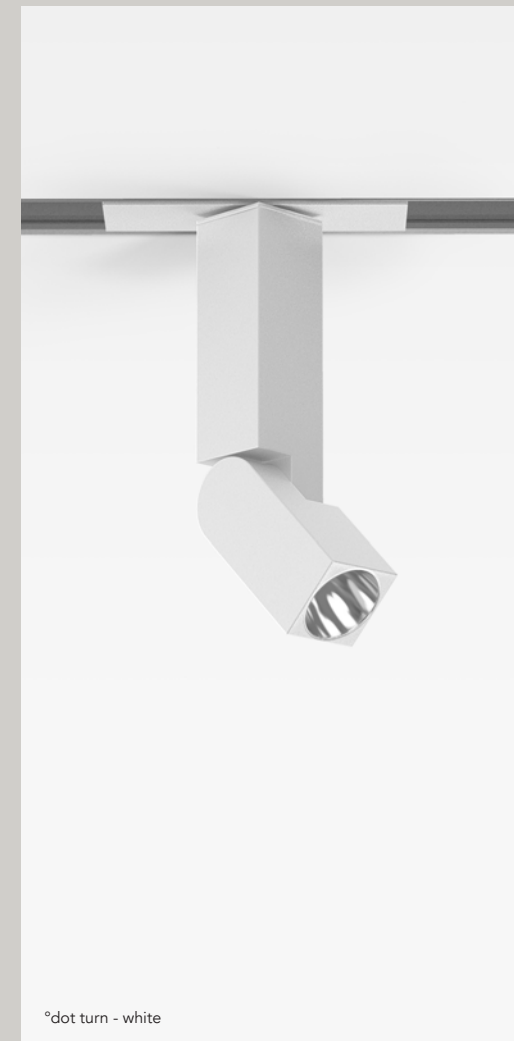

IP20 CE ENEC