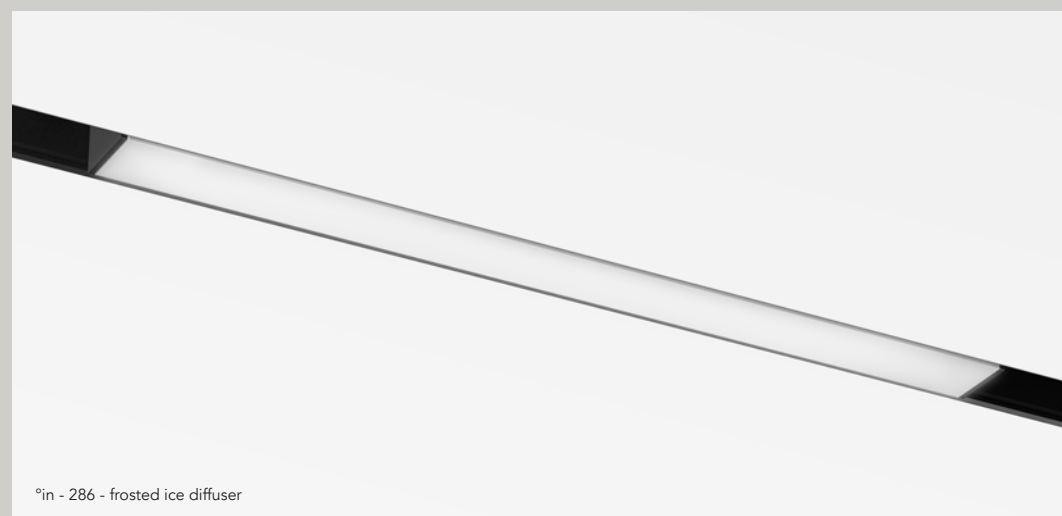

°in

materials aluminum / PC
weight 175gr - 0,38lb for 286 mm
voltage 48 Vdc
dimming DALI, 0-10V, 1-10V, switchDIM, Casambi, Google Home & Amazon Alexa*

Length
mm - inch

1144 - 45.03		| 20 - 0.78
858 - 33.77		
572 - 22.51		
286 - 11.25		
143 - 5.62		

IP20 ENEC