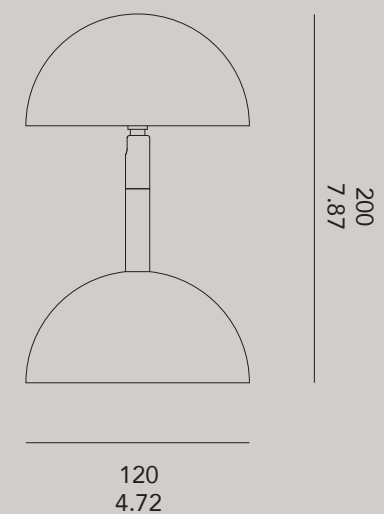

°diabolo

Two hemispheres, a couple or twins, of which one of them is lighted by LED and rotates 190° / 360° on its axis. Single or in line, it evokes images of a solar eclipse, a chesterfield chair or a diabolo toy. Available as table-lamp, wall lamp or ceiling lamp and in several colors.

Design by Bart Lens

°diabolo

DBL.WH.30	white - 3000K LED
DBL.BK.30	black - 3000K LED
DBL.BRZ.30	bronze - 3000K LED
DBL.BRS.30	brass - 3000K LED
DBL.RAL.30	other RAL colors - 3000K LED
DBL.TBL.WH.30	table model - white - 3000K LED
DBL.TBL.BK.30	table model - black - 3000K LED
DBL.TBL.BRZ.30	table model - bronze - 3000K LED
DBL.TBL.BRS.30	table model - brass - 3000K LED
DBL.TBL.RAL.30	table model - other RAL colors - 3000K LED
DBL.WH.27	white - 2700K LED
DBL.BK.27	black - 2700K LED
DBL.BRZ.27	bronze - 2700K LED
DBL.BRS.27	brass - 2700K LED
DBL.RAL.27	other RAL colors - 2700K LED
DBL.TBL.WH.27	table model - white - 2700K LED
DBL.TBL.BK.27	table model - black - 2700K LED
DBL.TBL.BRZ.27	table model - bronze - 2700K LED
DBL.TBL.BRS.27	table model - brass - 2700K LED
DBL.TBL.RAL.27	table model - other RAL colors - 2700K LED

material: painted aluminum - weight: 1,2 kg / 42,3 oz - 230VAC - 5W - dimmable 1-10V