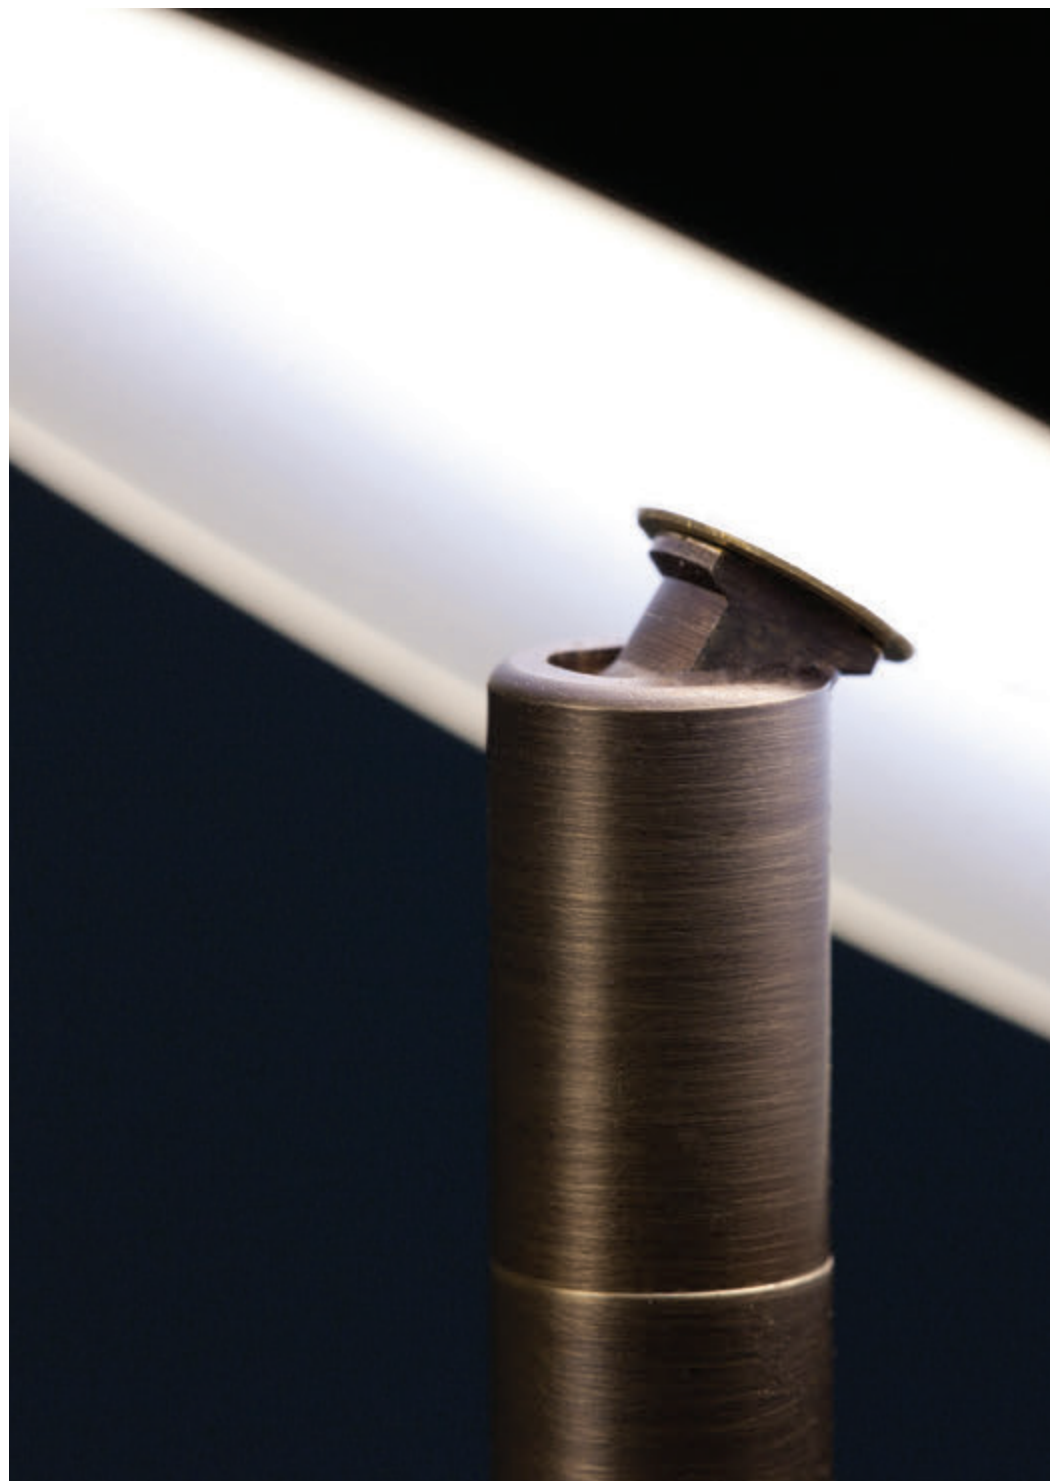

°diabolo

Two hemispheres, a couple or twins, of which one of them is lighted by LED and rotates 190° / 360° on its axis. Single or in line, it evokes images of a solar eclipse, a chesterfield chair or a diabolo toy. Available as table-lamp, wall lamp or ceiling lamp and in several colors.

Design by Bart Lens

°diabolo

DBL.WH.30	white - 3000K LED
DBL.BK.30	black - 3000K LED
DBL.BRZ.30	bronze - 3000K LED
DBL.BRS.30	brass - 3000K LED
DBL.RAL.30	other RAL colors - 3000K LED
DBL.TBL.WH.30	table model - white - 3000K LED
DBL.TBL.BK.30	table model - black - 3000K LED
DBL.TBL.BRZ.30	table model - bronze - 3000K LED
DBL.TBL.BRS.30	table model - brass - 3000K LED
DBL.TBL.RAL.30	table model - other RAL colors - 3000K LED
DBL.WH.27	white - 2700K LED
DBL.BK.27	black - 2700K LED
DBL.BRZ.27	bronze - 2700K LED
DBL.BRS.27	brass - 2700K LED
DBL.RAL.27	other RAL colors - 2700K LED
DBL.TBL.WH.27	table model - white - 2700K LED
DBL.TBL.BK.27	table model - black - 2700K LED
DBL.TBL.BRZ.27	table model - bronze - 2700K LED
DBL.TBL.BRS.27	table model - brass - 2700K LED
DBL.TBL.RAL.27	table model - other RAL colors - 2700K LED

material: painted aluminum - weight: 1,2 kg / 42,3 oz - 230VAC - 5W - dimmable 1-10V