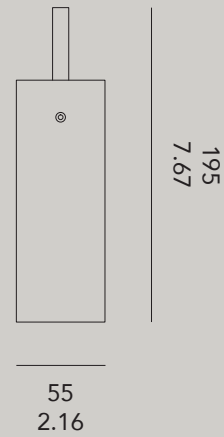

°de light ful

°de light ful is a hanging tubular light fixture with integrated LED light. With a light source on top and bottom, you can create your own atmosphere. The use of this lighting-object will give an extra dimension to your room. You can choose for a version with solid colors or for a version with dynamic colors controllable by DMX. The RGBW LEDs give you the opportunity to choose any desired color.

Design by Eden Design

DLF55.C.D.T.B		de light ful fixture - 100 mm	CE IP20 ENEC
Color body	BK WH	black matt ral 9011 white matt ral 9016	
Diffuser	F O10 O20 O30 O40	frosted 10° optic 20° optic 30° optic 40° optic	
Top led	WW2	3000K 800 lm	
Bottom led	WW2 R G B Y M C RGBW	3000K 800 lm red green blue yellow magenta cyan five channel DMX - RGBW	

material: painted aluminium - weight: 350 gr / 12,3 oz - 24VDC - max 18W for WHI/CLR, max 15W for DMX version

DLF100.C.T.B		de light ful fixture - 100 mm - frosted diffusers	CE IP20 ENEC
Color body	BK WH	black matt ral 9011 white matt ral 9016	
Top led	WW2	3000K 800 lm	
Bottom led	WW2 R G B Y M C RGBW	3000K red green blue yellow magenta cyan five channel DMX - RGBW	
Accessories			
PS.24.16	power supply 24DVC 16W for powering one fixture (WHI/CLR version) 2 pieces required: each led one driver		
PS.24.XXX	power supply 24DVC ...W for powering several fixtures (see page 76)		
DLF.ADR.XXX	pre-programmed DMX address		
DLF.ROSE.W	rose ceiling white, diameter 50 mm		
DLF.ROSE.B	rose ceiling black, diameter 50 mm		

material: painted aluminium - weight: 450 gr / 15,9 oz - 24VDC - max. 18W for WHI/CLR, max 22W for DMX version