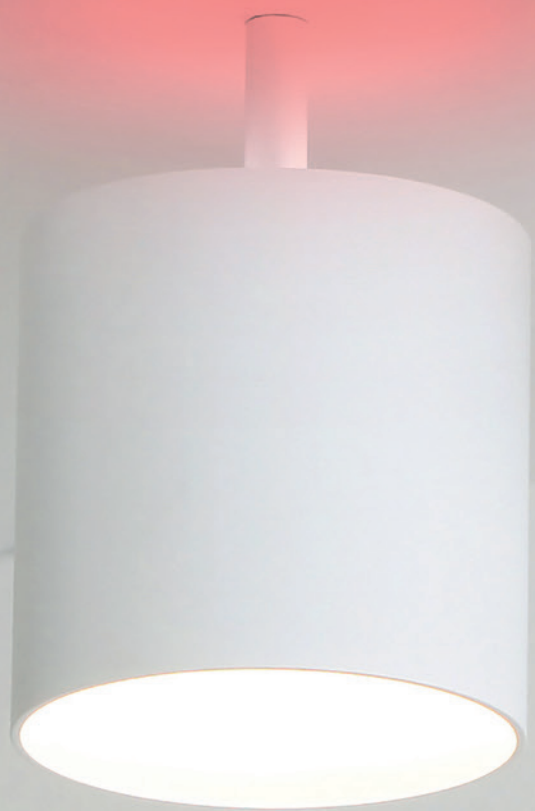

°de light ful

°de light ful is a hanging tubular light fixture with integrated LED light. With a light source on top and bottom, you can create your own atmosphere. The use of this lighting-object will give an extra dimension to your room. You can choose for a version with solid colors or for a version with dynamic colors controllable by DMX. The RGBW LEDs give you the opportunity to choose any desired color.

Design by Eden Design

DLF55.C.D.T.B		de light ful fixture - 100 mm	CE IP20 ENEC
Color body	BK WH	black matt ral 9011 white matt ral 9016	
Diffuser	F O10 O20 O30 O40	frosted 10° optic 20° optic 30° optic 40° optic	
Top led	WW2	3000K 800 lm	
Bottom led	WW2 R G B Y M C RGBW	3000K 800 lm red green blue yellow magenta cyan five channel DMX - RGBW	

material: painted aluminium - weight: 350 gr / 12,3 oz - 24VDC - max 18W for WHI/CLR, max 15W for DMX version

DLF100.C.T.B		de light ful fixture - 100 mm - frosted diffusers	CE IP20 ENEC
Color body	BK WH	black matt ral 9011 white matt ral 9016	
Top led	WW2	3000K 800 lm	
Bottom led	WW2 R G B Y M C RGBW	3000K red green blue yellow magenta cyan five channel DMX - RGBW	
Accessories			
PS.24.16	power supply 24DVC 16W for powering one fixture (WHI/CLR version) 2 pieces required: each led one driver		
PS.24.XXX	power supply 24DVC ...W for powering several fixtures (see page 76)		
DLF.ADR.XXX	pre-programmed DMX address		
DLF.ROSE.W	rose ceiling white, diameter 50 mm		
DLF.ROSE.B	rose ceiling black, diameter 50 mm		

material: painted aluminium - weight: 450 gr / 15,9 oz - 24VDC - max. 18W for WHI/CLR, max 22W for DMX version