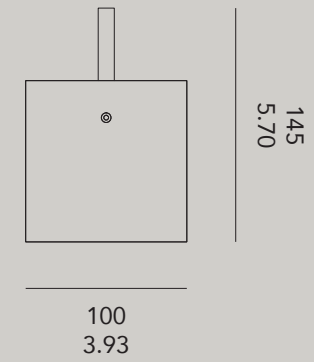

°de light ful

°de light ful is a hanging tubular light fixture with integrated LED light. With a light source on top and bottom, you can create your own atmosphere. The use of this lighting-object will give an extra dimension to your room. You can choose for a version with solid colors or for a version with dynamic colors controllable by DMX. The RGBW LEDs give you the opportunity to choose any desired color.

Design by Eden Design

DLF55.C.D.T.B		de light ful fixture - 100 mm	CE IP20 ENEC
Color body	BK WH	black matt ral 9011 white matt ral 9016	
Diffuser	F O10 O20 O30 O40	frosted 10° optic 20° optic 30° optic 40° optic	
Top led	WW2	3000K 800 lm	
Bottom led	WW2 R G B Y M C RGBW	3000K 800 lm red green blue yellow magenta cyan five channel DMX - RGBW	

material: painted aluminium - weight: 350 gr / 12,3 oz - 24VDC - max 18W for WHI/CLR, max 15W for DMX version

DLF100.C.T.B		de light ful fixture - 100 mm - frosted diffusers	CE IP20 ENEC
Color body	BK WH	black matt ral 9011 white matt ral 9016	
Top led	WW2	3000K 800 lm	
Bottom led	WW2 R G B Y M C RGBW	3000K red green blue yellow magenta cyan five channel DMX - RGBW	
Accessories			
PS.24.16	power supply 24DVC 16W for powering one fixture (WHI/CLR version) 2 pieces required: each led one driver		
PS.24.XXX	power supply 24DVC ...W for powering several fixtures (see page 76)		
DLF.ADR.XXX	pre-programmed DMX address		
DLF.ROSE.W	rose ceiling white, diameter 50 mm		
DLF.ROSE.B	rose ceiling black, diameter 50 mm		

material: painted aluminium - weight: 450 gr / 15,9 oz - 24VDC - max. 18W for WHI/CLR, max 22W for DMX version