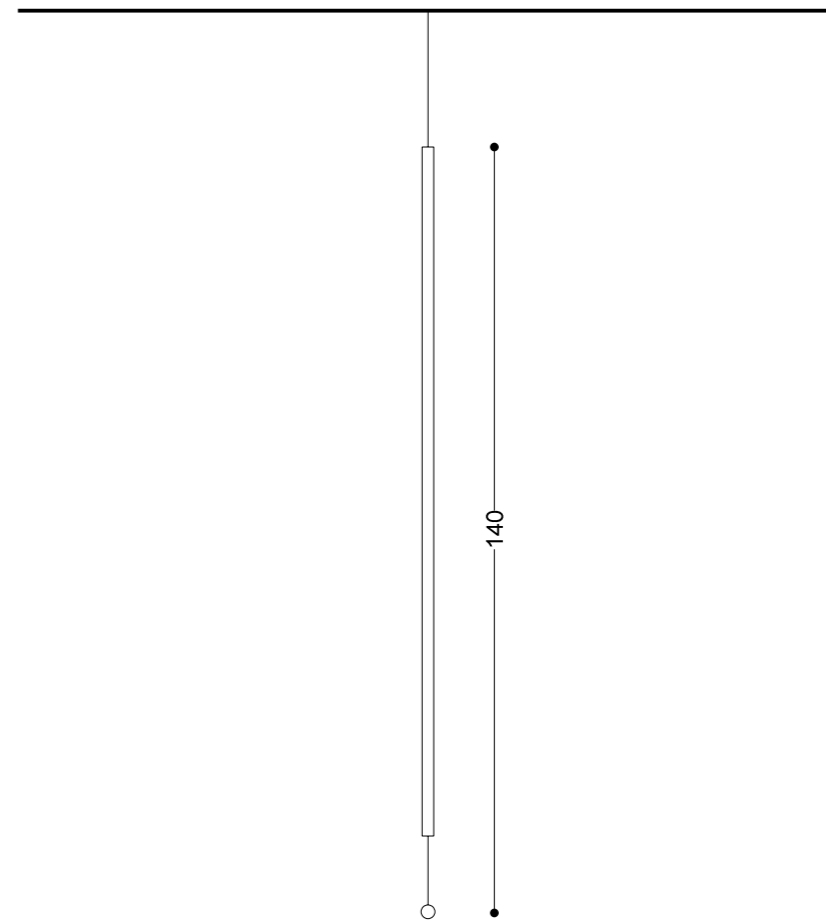

i-light is a thin, hanging tubular light fixture with an incorporated LED-light. The small loose-hanging chrome-plated sphere creates an unusual light and shadow play. The lamp can be used as trim lights, hanging lights, or – when several are combined – as a chandelier. When the tubes are hung low, the reflection of the chrome-plated rods produces a 'starry sky effect'.

design by Bart Lens.

i-light

IL i-light

material: chrome brass - weight: 1,4 kg - included: 2 m cable & rosas - 24VDC - max 2W
excl. power supply