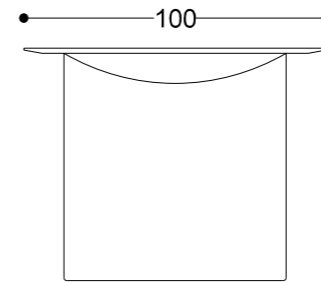

°t-bel

The table shares the standard dimensions of the panels that we originally used to cover our summer terrace. The steel pedestals, made from extra-fine folded steel, resemble feathers that lift up the tabletop, while the full side panels give some volume to this seemingly weightless table.

design by Bart Lens.

*t-bel

T.BEL.200 Corian Table 2 meter
T.BEL.300 Corian Table 3 meter

materials: galvanised coated steel & corian tabletop - weight (2 m): 115,5 kg - indoor and outdoor use