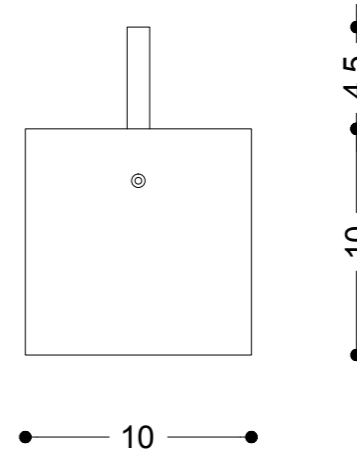

°de light ful

colours ●●

DLF100WHI.**C.D.T.B** de light ful Fixture - 100 mm - Fixed Color (top: W , bottom: W)

C - body colour **BK**= Black, **WH**= White
D - diffuser **F**= Frosted Ice
T - LED top **WW**= Warm White 3000K
B - LED bottom **WW**= Warm White 3000K

DLF100CLR.**C.D.T.B** de light ful Fixture - 100 mm - Fixed Color (top: R/G/B/W/... , bottom: W)

C - body colour **BK**= Black, **WH**= White
D - diffuser **F**= Frosted Ice
T - LED top **R**= Red, **G**= Green, **B**= Blue, **W**= White, **Y**= Yellow, **M**= Magenta, **C**= Cyan
B - LED bottom **WW**= Warm White 3000K

DLF100DMX5.**C.D.T.B** de light ful Fixture - 100 mm - 5 channel DMX (top: RGBW , bottom: W)

C - body colour **BK**= Black, **WH**= White
D - diffuser **F**= Frosted Ice
T - LED top **RGBW**= Red + Green + Blue + White
B - LED bottom **WW**= Warm White 3000K

Accessoires

PS.24.16 Power supply 24DVC 16W for powering one fixture (WHI/CLR version)
PS.24.XXX Power supply 24DVC ...W for powering several fixtures *see page 41-43
DLF.ADR.XXX Pre-programmed DMX address

material: painted aluminium - weight: 450 g - 24VDC - max 18W for WHI/CLR, max 22W for DMX version