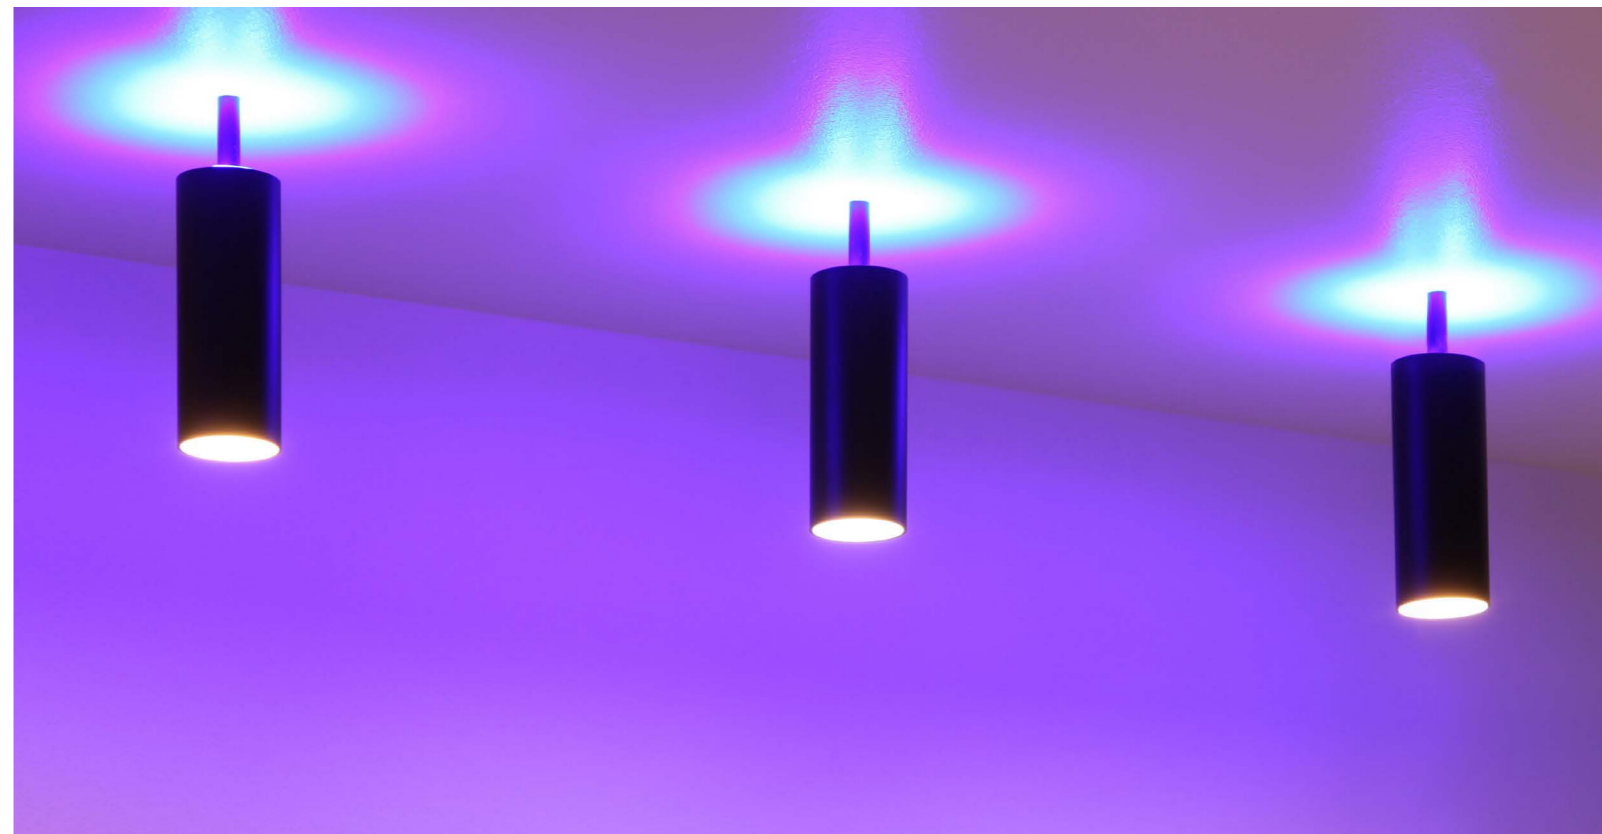

de light ful is a hanging tubular light fixture with integrated LED light. With a light source on top and bottom, you can create your own atmosphere. The use of this lighting-object will give an extra dimension to your room. You can choose for a version with solid colors or for a version with dynamic colors controllable by DMX. The RGBW LEDs give you the opportunity to choose any desired color.

°de light ful

colours ●●

DLF55WHI.**C.D.T.B** de light ful Fixture - 55 mm - Fixed Color (top: W, bottom: W)

C - body colour **BK**= Black, **WH**= White
D - diffuser **F**= Frosted Ice OR optics **10, 20, 30, 40** degrees
T - LED top **WW**= Warm White 3000K
B - LED bottom **WW**= Warm White 3000K