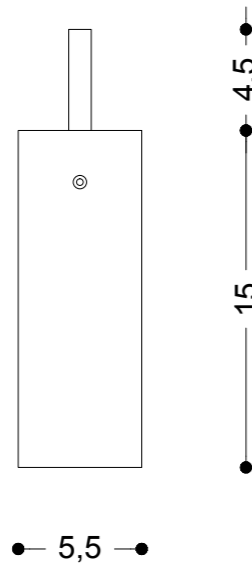

de light ful is a hanging tubular light fixture with integrated LED light. With a light source on top and bottom, you can create your own atmosphere. The use of this lighting-object will give an extra dimension to your room. You can choose for a version with solid colors or for a version with dynamic colors controllable by DMX. The RGBW LEDs give you the opportunity to choose any desired color.

°de light ful

colours ●●

DLF55WHI.**C.D.T.B** de light ful Fixture - 55 mm - Fixed Color (top: W, bottom: W)

C - body colour **BK**= Black, **WH**= White
D - diffuser **F**= Frosted Ice OR optics **10, 20, 30, 40** degrees
T - LED top **WW**= Warm White 3000K
B - LED bottom **WW**= Warm White 3000K

DLF55CLR.**C.D.T.B** de light ful Fixture - 55 mm - Fixed Color (top: R/G/B/W/..., bottom: W)

C - body colour **BK**= Black, **WH**= White
D - diffuser **F**= Frosted Ice OR optics **10, 20, 30, 40** degrees
T - LED top **R**= Red, **G**= Green, **B**= Blue, **W**= White, **Y**=Yellow, **M**= Magenta, **C**= Cyan
B - LED bottom **WW**= Warm White 3000K

DLF55DMX5.**C.D.T.B** de light ful Fixture - 55 mm - 5 channel DMX (top: RGBW, bottom: W)

C - body colour **BK**= Black, **WH**= White
D - diffuser **F**= Frosted Ice OR optics **10, 20, 30, 40** degrees
T - LED top **RGBW**= Red + Green + Blue + White
B - LED bottom **WW**= Warm White 3000K